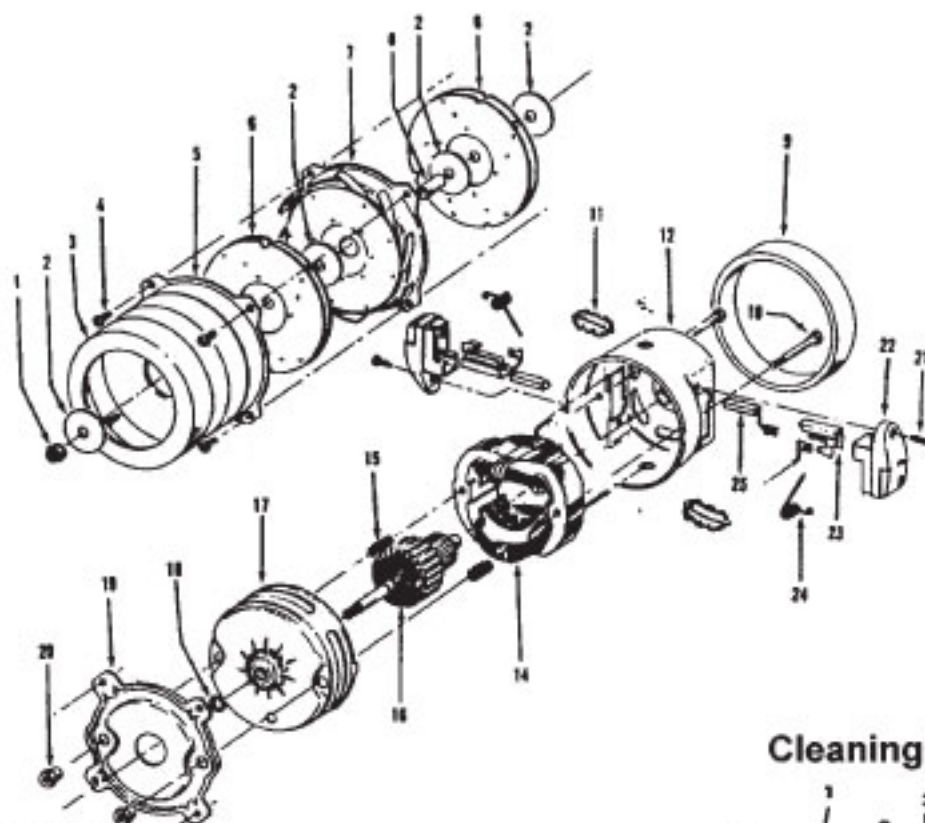

Commercial Portapower

Models S7065, S7065-070 (1.7)
S7065-022, S7065-060 (2.2)
Model C2094 (2.2)

Motor 43177018 (1.7) - S7065, S7065-070
Motor 43177069 (2.2) - S7065-022, S7065-060, C2094

Ref. No.	Part No.	Description
1	33426001	Nut
2	21312701	Washer
3	31328002	Motor Mount
4	21434224	Screw
5	37191016	Outerstage Housing
6	43566017	Fan Assm.
7	43551005	Interstage
8	31742010	Fan Spacer
9	31178007	Motor Gasket
10	33421004	Field Lamination Bolt
11	169702BZ	Snap Bushing
12	42937003	Motor Housing - Upper
14	45311035	Field Coil - 1.7
	45311051	Field Coil - 2.2
15	167721FW	Compression Spring
16	44765171	Armature
17	37191085	Motor Housing - Lower
18	31148002	Spacer
19	36322002	Interstage Mounting Plate
20	167695EF	Nut
21	21429406	Screw
22	167696AG	Brush Carrier - Only
	47318008	Brush Carrier Assem - (Inc. Items 22, 23, 24, 25)
23	168037--	Brush Holder
24	38353004	Spring
25	167681--	Motor Brush

Cleaning Tools