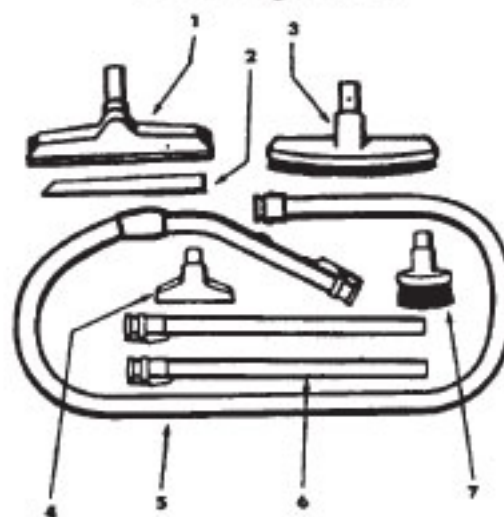

Ref. No.	Part No.	Description
1	4341401P	R&F Nozzle - ABE
2	38617017	Crevice Tool - AG
3	43414073	Floor Brush - AG
4	43414057	Furniture Nozzle - AG
5	43434223	Hose - ABX
	43434239	Hose Assem. - C2094 (Not Pictured)
6	43453027	Ext. Tube (2)
7	43414064	Dusting Brush - AG
C2094 - 43434239 - Hose Parts		
	32458005	Hose Connector
	36116013	Hose Connector Collar (2)
	43466066	Hose Grip