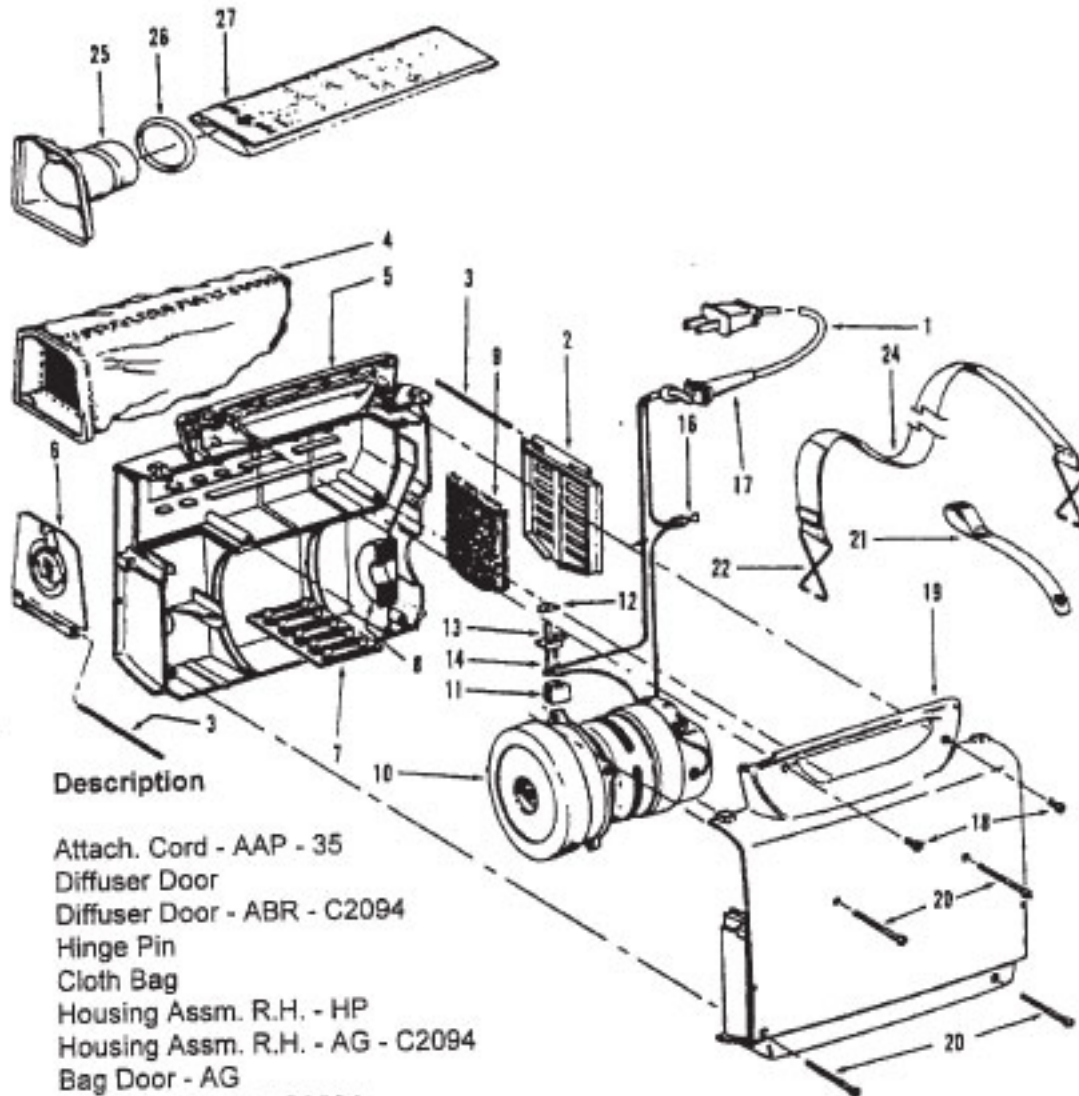

## Available Replacement Parts for HOOVER C2094

<a href="#">H-4010038N</a>	Hoover OEM style n 5pk bags
<a href="#">H-43662023</a>	BAG CLOTH PORTAPOWER
<a href="#">H-43414073</a>	Floor brush.
<a href="#">H-43414064</a>	DUSTING BRUSH (ONE PEICE)
<a href="#">H-43434223</a>	Hose, Gray Non-Electric Dialamatic/Porta
<a href="#">H-38663010</a>	DISPOSABLE BAG SUPPORT TUBE .

# Commercial Portapower

Models S7065, S7065-070 (1.7)  
 S7065-022, S7065-060 (2.2)  
 Model C2094 (2.2)

Ref. No.	Part No.	Description
1	46383258	Attach. Cord - AAP - 35
2	162059AG	Diffuser Door
	43615056	Diffuser Door - ABR - C2094
3	162062AY	Hinge Pin
4	43662023	Cloth Bag
5	42222158	Housing Assm. R.H. - HP
	42222164	Housing Assm. R.H. - AG - C2094
6	42227039	Bag Door - AG
	42227184	Bag Door - ABR - C2094
7	162083JM	Secondary Filter
8	33712005	Pressure Pad
9	34366001	Diffuser
10	43177018	Motor - 1.7 - S7065, S7065-070 (P - 73)
	43177069	Motor - 2.2 - S7065-022, S7065-060, C2094 (P - 73)
11	37922002	Terminal Shield - BZ
12	38421012	Switch Button - AG
13	28177006	Switch
14	27666702	Terminal
16	12227	Insulated Terminal
17	36215012	Cord Protector - HP
18	21447043	Screw - Self Tapping
19	37223104	Housing Assm. L.H. - HP
	37223111	Housing Assm. L.H. - AG - C2094
20	21479573	Screw
21	48615012	Cord Storage Strap Assm.
22	33153002	Strap Hook
24	48615001	Carrying Strap Assm. - AG (Does not include Item 22)
25	38663010	Support Tube
26	46550AG	Bag Retainer
27	4010038N	Paper Bag - 5 Pk.
	56712002	Owner Manual
	56712014	Owner Manual - C2094