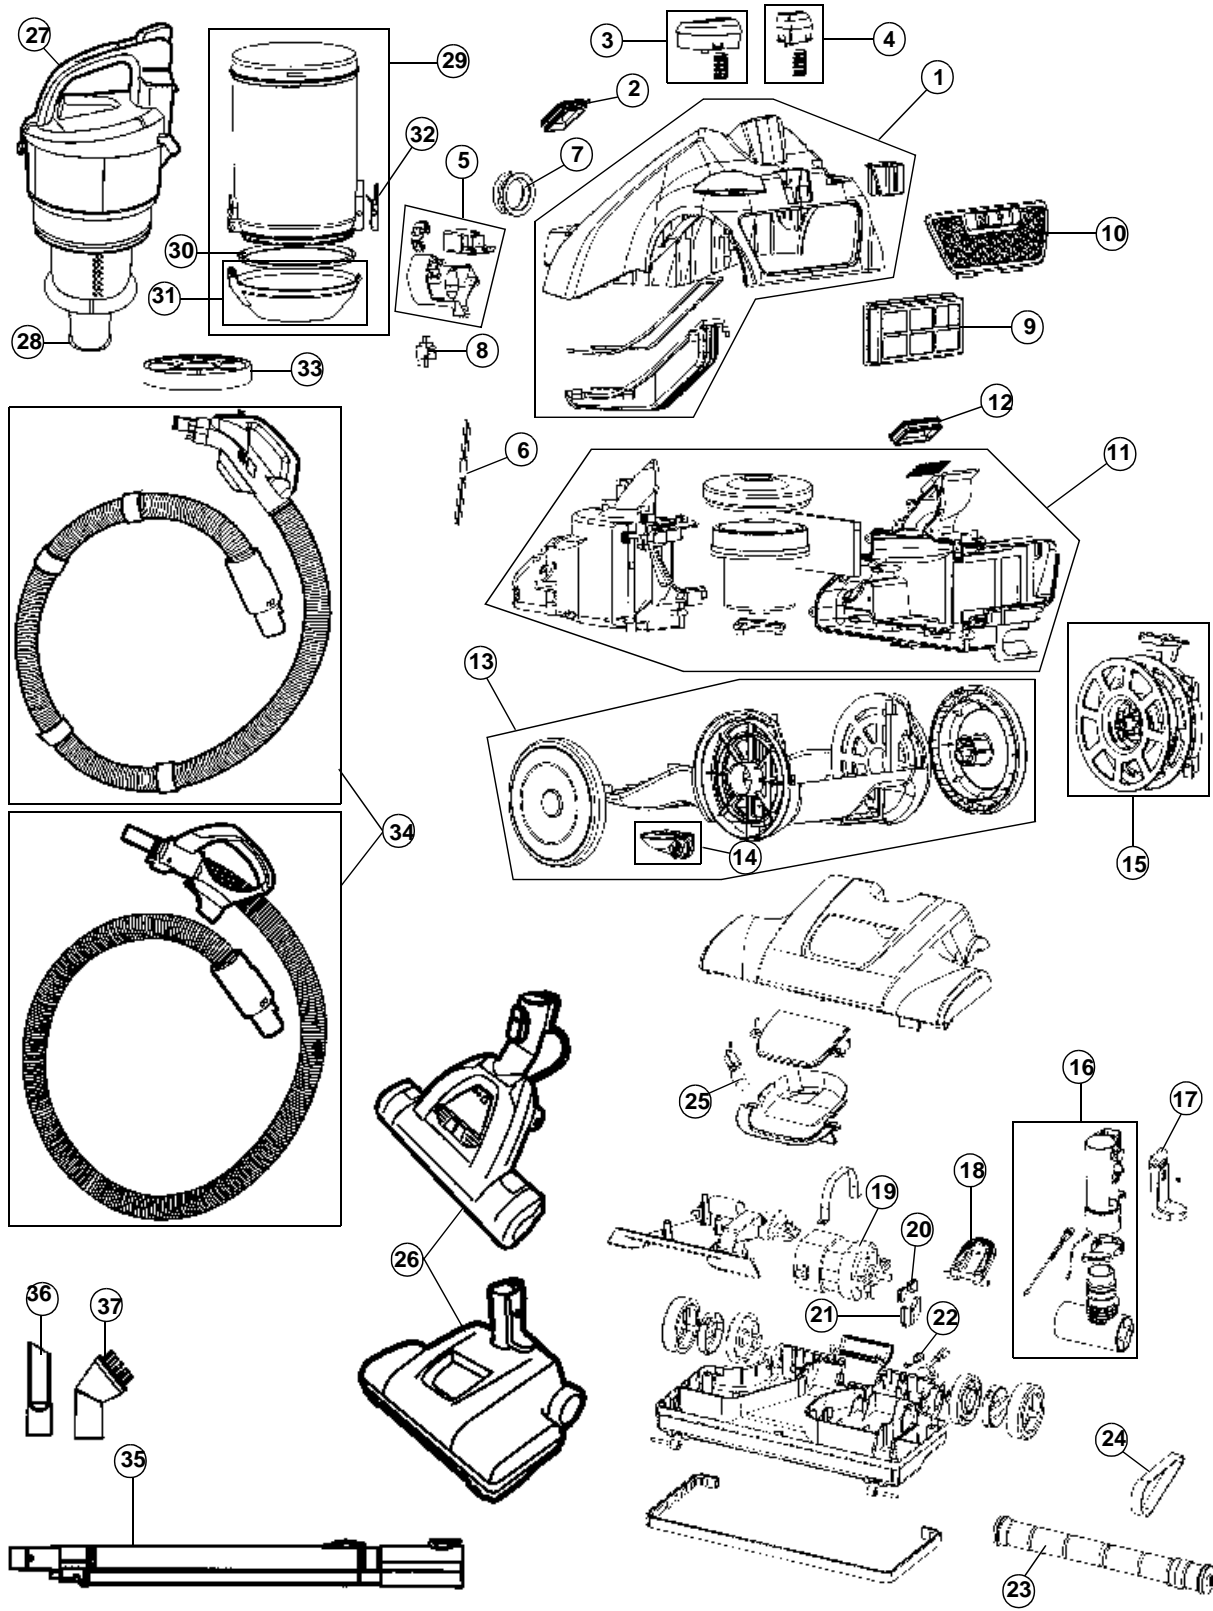

----- Manual continues below -----

ASSEMBLY SCHEMATIC

MODEL NO.

SH40040
SH40060

PART LISTING

MODEL NO.

SH40040
SH40060

ITEM	PART NUMBER	MODELS TO FIT	PART DESCRIPTION
1	440001470	SH40040	MAIN BODY ASSEMBLY - GARNETT RED
	440001581	SH40060	MAIN BODY ASSEMBLY - BLUE METALLIC
2	440001467	SH40040, SH40060	SEAL - AIR INLET
3	440001468	SH40040, SH40060	SWITCH PEDAL W/SPRING SATIN SILVER
4	440001469	SH40040, SH40060	CORD REWIND PEDAL W/SPRING SATIN SILVER
5	440001471	SH40040, SH40060	CIRCUIT ASSEMBLY
6	440001601	SH40040, SH40060	FUSE ASSEMBLY
7	440001460	SH40040, SH40060	SEAL - SUCTION
8	440001459	SH40040, SH40060	SWITCH ASSEMBLY
9	304286001	SH40040, SH40060	EXHAUST FILTER ASSEMBLY
10	440001473	SH40040	EXHAUST FILTER COVER ASSEMBLY - GARNETT RED
	440001582	SH40060	EXHAUST FILTER COVER ASSEMBLY - BLUE METALLIC
11	440001458	SH40040, SH40060	MOTOR ASSEMBLY WITH HOUSING
12	440001472	SH40040, SH40060	SEAL - AIR OUTLET
13	440001456	SH40040, SH40060	LOWER BODY ASSEMBLY
14	440001457	SH40040, SH40060	UNIVERSAL WHEEL ASSEMBLY
15	440001455	SH40040, SH40060	CORD REEL ASSEMBLY
16	59135340	SH40040	CONNECTING TUBE ASSEMBLY
17	59135341	SH40040	WAND RELEASE PEDAL
18	440001454	SH40040	RELEASE PEDAL
19	59135337	SH40040	MOTOR ASSEMBLY - POWER NOZZLE
20	59135338	SH40040	UPPER MOTOR SEAL - POWER NOZZLE MOTOR
21	59135339	SH40040	LOWER MOTOR SEAL - POWER NOZZLE MOTOR
22	59135319	SH40040	STRAIN RELIEF
23	59135316	SH40040	BRUSH ROLL ASSEMBLY
	440001575	SH40060	BRUSH ROLL ASSEMBLY
24	562673001	SH40040	BELT ORDER 59135309
	AH20000	SH40040	BELT - 2 PACK
	440001576	SH40060	BELT
25	59135317	SH40040	LIGHT BULB - 904
26	59135336	SH40040	COMPLETE NOZZLE ASSEMBLY
	440001577	SH40060	COMPLETE NOZZLE ASSEMBLY
27	440001464	SH40040	DIRT CUP LID ASSEMBLY - GARNETT RED
	440001580	SH40060	DIRT CUP LID ASSEMBLY - BLUE METALLIC