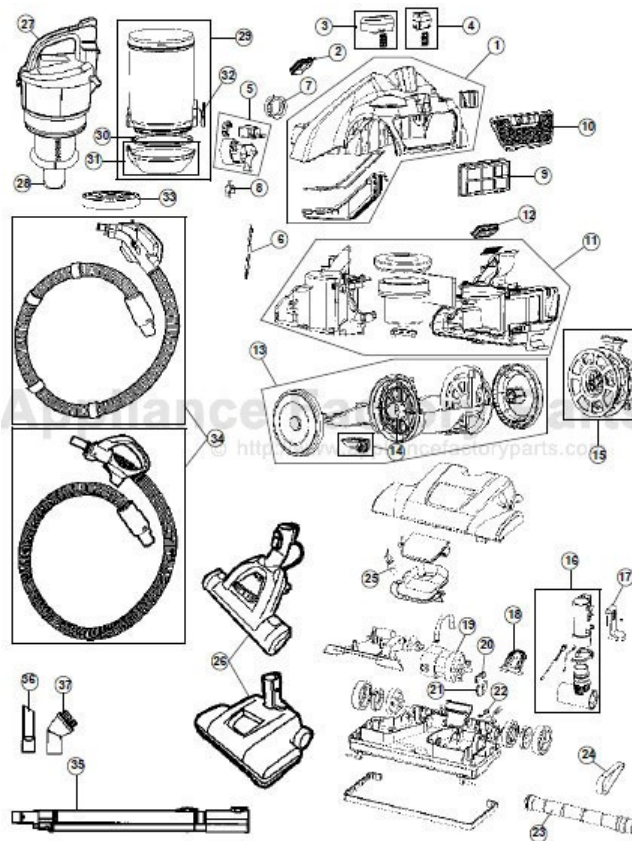

[Find Your HOOVER Vacuum Cleaner Parts - Select From 1455 Models](#)

----- Manual continues below -----