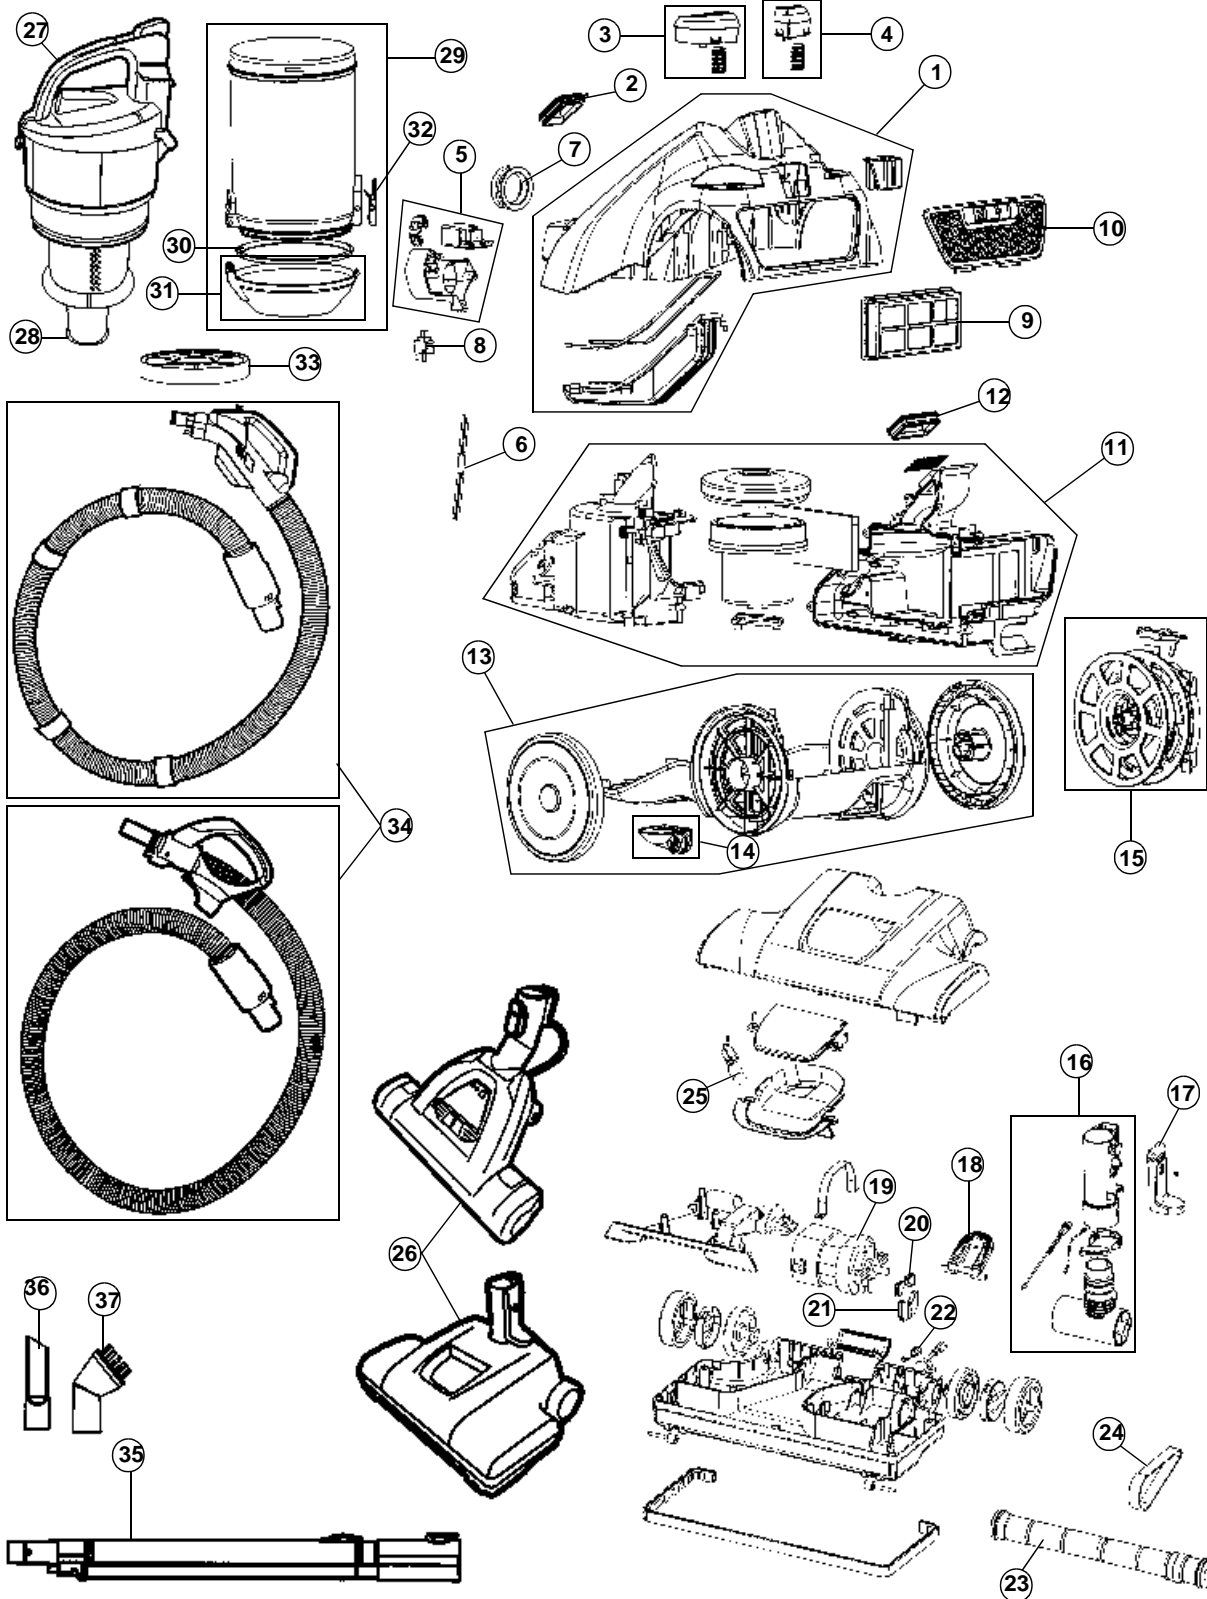

ASSEMBLY SCHEMATIC

MODEL No.

SH40040
SH40060

PART LISTING

MODEL No.

SH40040
SH40060

ITEM	PART NUMBER	MODELS TO FIT	PART DESCRIPTION
1	440001470	SH40040	MAIN BODY ASSEMBLY - GARNETT RED
	440001581	SH40060	MAIN BODY ASSEMBLY - BLUE METALLIC
2	440001467	SH40040, SH40060	SEAL - AIR INLET
3	440001468	SH40040, SH40060	SWITCH PEDAL W/SPRING SATIN SILVER
4	440001469	SH40040, SH40060	CORD REWIND PEDAL W/SPRING SATIN SILVER
5	440001471	SH40040, SH40060	CIRCUIT ASSEMBLY
6	440001601	SH40040, SH40060	FUSE ASSEMBLY
7	440001460	SH40040, SH40060	SEAL - SUCTION
8	440001459	SH40040, SH40060	SWITCH ASSEMBLY
9	304286001	SH40040, SH40060	EXHAUST FILTER ASSEMBLY
10	440001473	SH40040	EXHAUST FILTER COVER ASSEMBLY - GARNETT RED
	440001582	SH40060	EXHAUST FILTER COVER ASSEMBLY - BLUE METALLIC
11	440001458	SH40040, SH40060	MOTOR ASSEMBLY WITH HOUSING
12	440001472	SH40040, SH40060	SEAL - AIR OUTLET
13	440001456	SH40040, SH40060	LOWER BODY ASSEMBLY
14	440001457	SH40040, SH40060	UNIVERSAL WHEEL ASSEMBLY
15	440001455	SH40040, SH40060	CORD REEL ASSEMBLY
16	59135340	SH40040	CONNECTING TUBE ASSEMBLY
17	59135341	SH40040	WAND RELEASE PEDAL
18	440001454	SH40040	RELEASE PEDAL
19	59135337	SH40040	MOTOR ASSEMBLY - POWER NOZZLE
20	59135338	SH40040	UPPER MOTOR SEAL - POWER NOZZLE MOTOR
21	59135339	SH40040	LOWER MOTOR SEAL - POWER NOZZLE MOTOR
22	59135319	SH40040	STRAIN RELIEF
23	59135316	SH40040	BRUSH ROLL ASSEMBLY
	440001575	SH40060	BRUSH ROLL ASSEMBLY
24	562673001	SH40040	BELT ORDER 59135309
	AH20000	SH40040	BELT - 2 PACK
	440001576	SH40060	BELT
25	59135317	SH40040	LIGHT BULB - 904
26	59135336	SH40040	COMPLETE NOZZLE ASSEMBLY
	440001577	SH40060	COMPLETE NOZZLE ASSEMBLY
27	440001464	SH40040	DIRT CUP LID ASSEMBLY - GARNETT RED
	440001580	SH40060	DIRT CUP LID ASSEMBLY - BLUE METALLIC