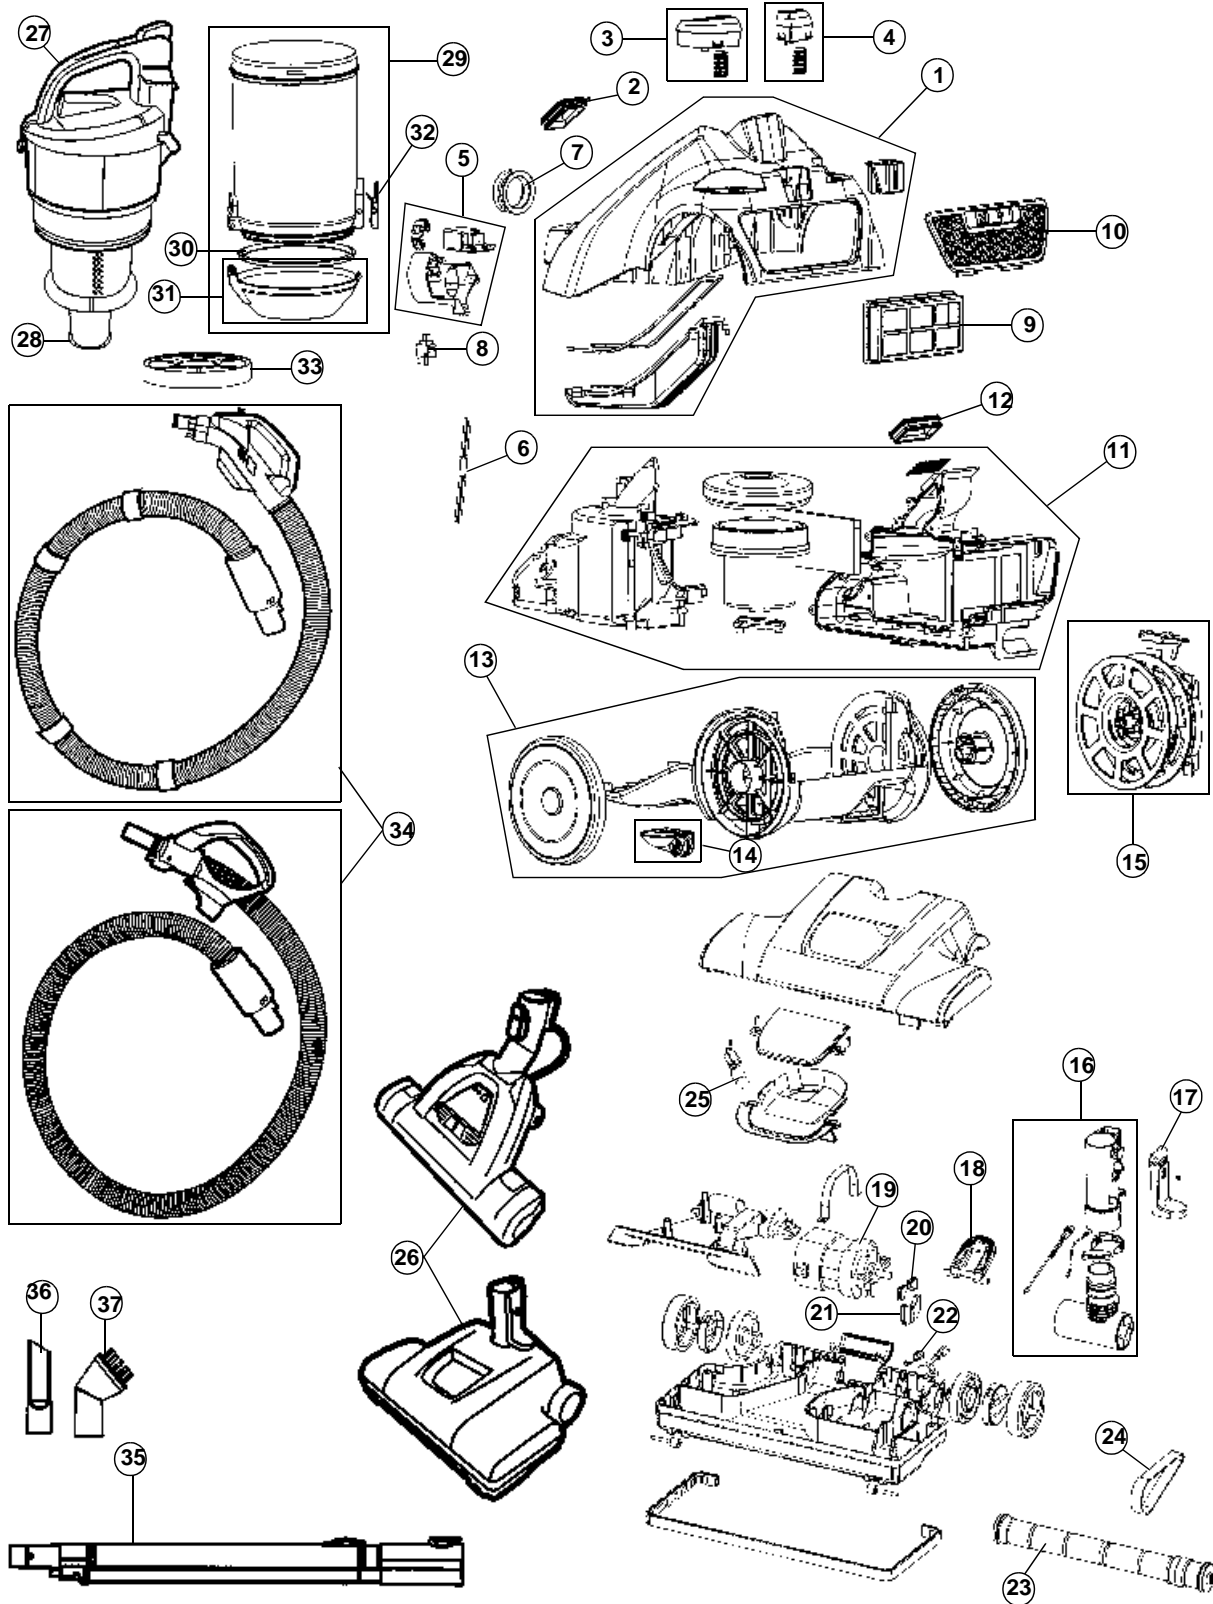

ASSEMBLY SCHEMATIC

MODEL NO.

SH40040

SH40060

PART LISTING

MODEL NO.

SH40040
SH40060

ITEM	PART NUMBER	MODELS TO FIT	PART DESCRIPTION
1	440001470	SH40040	MAIN BODY ASSEMBLY - GARNETT RED
	440001581	SH40060	MAIN BODY ASSEMBLY - BLUE METALLIC
2	440001467	SH40040, SH40060	SEAL - AIR INLET
3	440001468	SH40040, SH40060	SWITCH PEDAL W/SPRING SATIN SILVER
4	440001469	SH40040, SH40060	CORD REWIND PEDAL W/SPRING SATIN SILVER
5	440001471	SH40040, SH40060	CIRCUIT ASSEMBLY
6	440001601	SH40040, SH40060	FUSE ASSEMBLY
7	440001460	SH40040, SH40060	SEAL - SUCTION
8	440001459	SH40040, SH40060	SWITCH ASSEMBLY
9	304286001	SH40040, SH40060	EXHAUST FILTER ASSEMBLY
10	440001473	SH40040	EXHAUST FILTER COVER ASSEMBLY - GARNETT RED
	440001582	SH40060	EXHAUST FILTER COVER ASSEMBLY - BLUE METALLIC
11	440001458	SH40040, SH40060	MOTOR ASSEMBLY WITH HOUSING
12	440001472	SH40040, SH40060	SEAL - AIR OUTLET
13	440001456	SH40040, SH40060	LOWER BODY ASSEMBLY
14	440001457	SH40040, SH40060	UNIVERSAL WHEEL ASSEMBLY
15	440001455	SH40040, SH40060	CORD REEL ASSEMBLY
16	59135340	SH40040	CONNECTING TUBE ASSEMBLY
17	59135341	SH40040	WAND RELEASE PEDAL
18	440001454	SH40040	RELEASE PEDAL
19	59135337	SH40040	MOTOR ASSEMBLY - POWER NOZZLE
20	59135338	SH40040	UPPER MOTOR SEAL - POWER NOZZLE MOTOR
21	59135339	SH40040	LOWER MOTOR SEAL - POWER NOZZLE MOTOR
22	59135319	SH40040	STRAIN RELIEF
23	59135316	SH40040	BRUSH ROLL ASSEMBLY
	440001575	SH40060	BRUSH ROLL ASSEMBLY
24	562673001	SH40040	BELT ORDER 59135309
	AH20000	SH40040	BELT - 2 PACK
	440001576	SH40060	BELT
25	59135317	SH40040	LIGHT BULB - 904
26	59135336	SH40040	COMPLETE NOZZLE ASSEMBLY
	440001577	SH40060	COMPLETE NOZZLE ASSEMBLY
27	440001464	SH40040	DIRT CUP LID ASSEMBLY - GARNETT RED
	440001580	SH40060	DIRT CUP LID ASSEMBLY - BLUE METALLIC