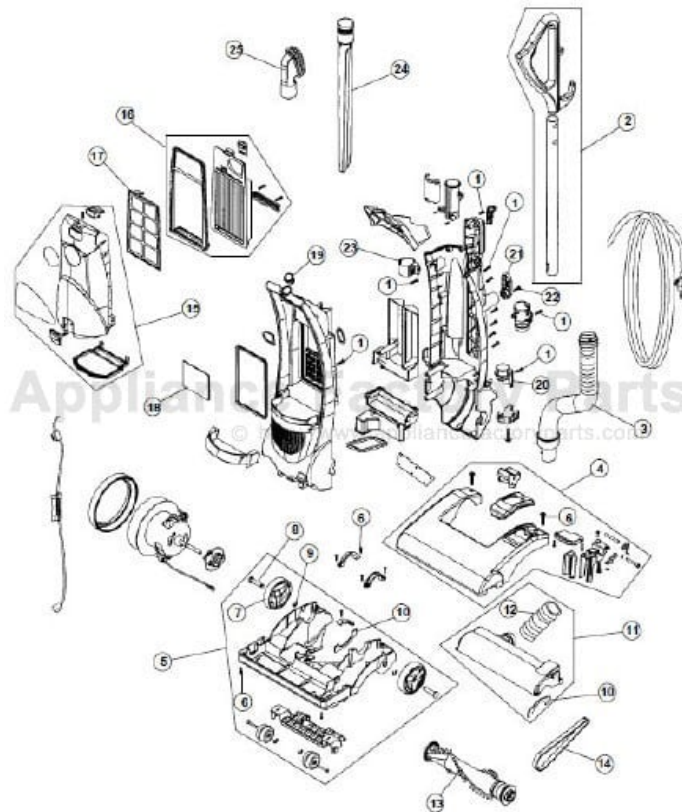

This Owner's Manual is provided and hosted by [Appliance Factory Parts](#).

HOOVER U2440-900 Owner's Manual

[Shop genuine replacement parts for HOOVER
U2440-900](#)

[Find Your HOOVER Vacuum Cleaner Parts - Select From 1456 Models](#)

----- Manual continues below -----

Nano-Lite™

ASSEMBLY SCHEMATIC

Nano-Lite™

PART LISTING

ITEM	PART NUMBER	MODELS TO FIT	PART DESCRIPTION
1	83311340	U2440-900	SCREW - BODY M4 / 16
2	28500010	U2440-900	UPPER HANDLE ASSEMBLY
3	21200040	U2440-900	UPPER HOSE ASSEMBLY
4	22010320	U2440-900	NOZZLE COVER ASSEMBLY
5	22350280	U2440-900	NOZZLE BASE ASSEMBLY
6	83311350	U2440-900	SCREW - NOZZLE BASE M4 / 20
7	12300080	U2440-900	REAR WHEEL ASSEMBLY
8	12070140	U2440-900	REAR WHEEL AXLE
9	14110010	U2440-900	REAR WHEEL E-RING
10	13510020	U2440-900	NOZZLE COVER FELT
11	22010330	U2440-900	BRUSH ROLL HOUSING ASSEMBLY
12	11010130	U2440-900	LOWER HOSE
13	13100190	U2440-900	BRUSH ROLL ASSEMBLY
14	12080030	U2440-900	BELT
15	24510240	U2440-900	DIRT CUP ASSEMBLY
16	40110013	U2440-900	FILTER ASSEMBLY
17	14800100	U2440-900	PRE FILTER SCREEN ASSEMBLY
18	12471000	U2440-900	AIR INLET FILTER
19	14100400	U2440-900	SWITCH
20	18010880	U2440-900	LOWER CORD HOOK
21	18010070	U2440-900	UPPER CORD HOOK
22	83311330	U2440-900	SCREW - UPPER CORD HOOK M4 / 14
23	11580130	U2440-900	CREVICE TOOL HOLDER
24	81110070	U2440-900	CREVICE TOOL
25	81300060	U2440-900	DUSTING BRUSH ASSEMBLY