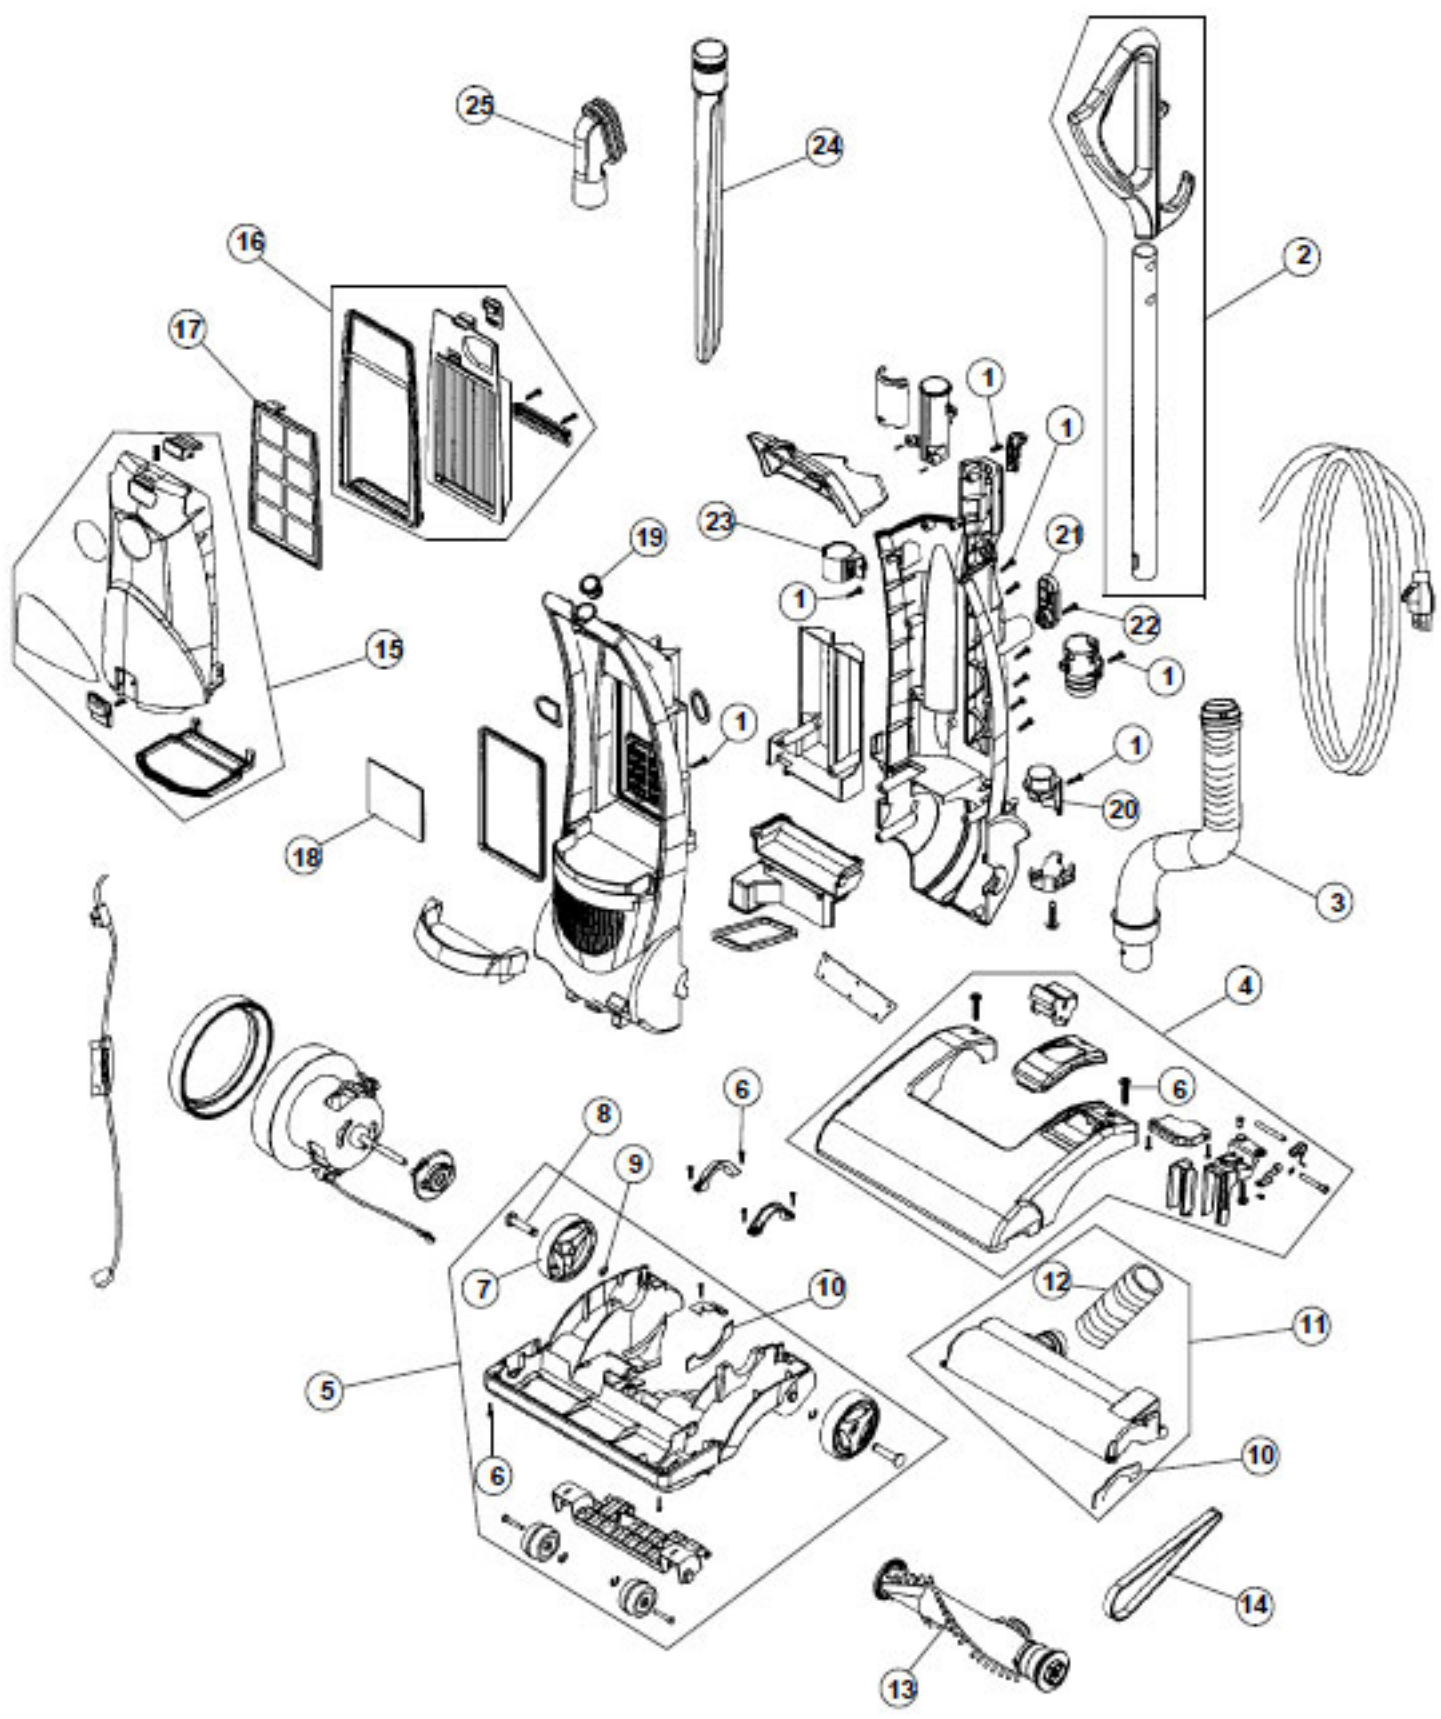

## ASSEMBLY SCHEMATIC

## PART LISTING

ITEM	PART NUMBER	MODELS TO FIT	PART DESCRIPTION
1	83311340	U2440-900	SCREW - BODY M4 / 16
2	28500010	U2440-900	UPPER HANDLE ASSEMBLY
3	21200040	U2440-900	UPPER HOSE ASSEMBLY
4	22010320	U2440-900	NOZZLE COVER ASSEMBLY
5	22350280	U2440-900	NOZZLE BASE ASSEMBLY
6	83311350	U2440-900	SCREW - NOZZLE BASE M4 / 20
7	12300080	U2440-900	REAR WHEEL ASSEMBLY
8	12070140	U2440-900	REAR WHEEL AXLE
9	14110010	U2440-900	REAR WHEEL E-RING
10	13510020	U2440-900	NOZZLE COVER FELT
11	22010330	U2440-900	BRUSH ROLL HOUSING ASSEMBLY
12	11010130	U2440-900	LOWER HOSE
13	13100190	U2440-900	BRUSH ROLL ASSEMBLY
14	12080030	U2440-900	BELT
15	24510240	U2440-900	DIRT CUP ASSEMBLY
16	40110013	U2440-900	FILTER ASSEMBLY
17	14800100	U2440-900	PRE FILTER SCREEN ASSEMBLY
18	12471000	U2440-900	AIR INLET FILTER
19	14100400	U2440-900	SWITCH
20	18010880	U2440-900	LOWER CORD HOOK
21	18010070	U2440-900	UPPER CORD HOOK
22	83311330	U2440-900	SCREW - UPPER CORD HOOK M4 / 14
23	11580130	U2440-900	CREVICE TOOL HOLDER
24	81110070	U2440-900	CREVICE TOOL
25	81300060	U2440-900	DUSTING BRUSH ASSEMBLY