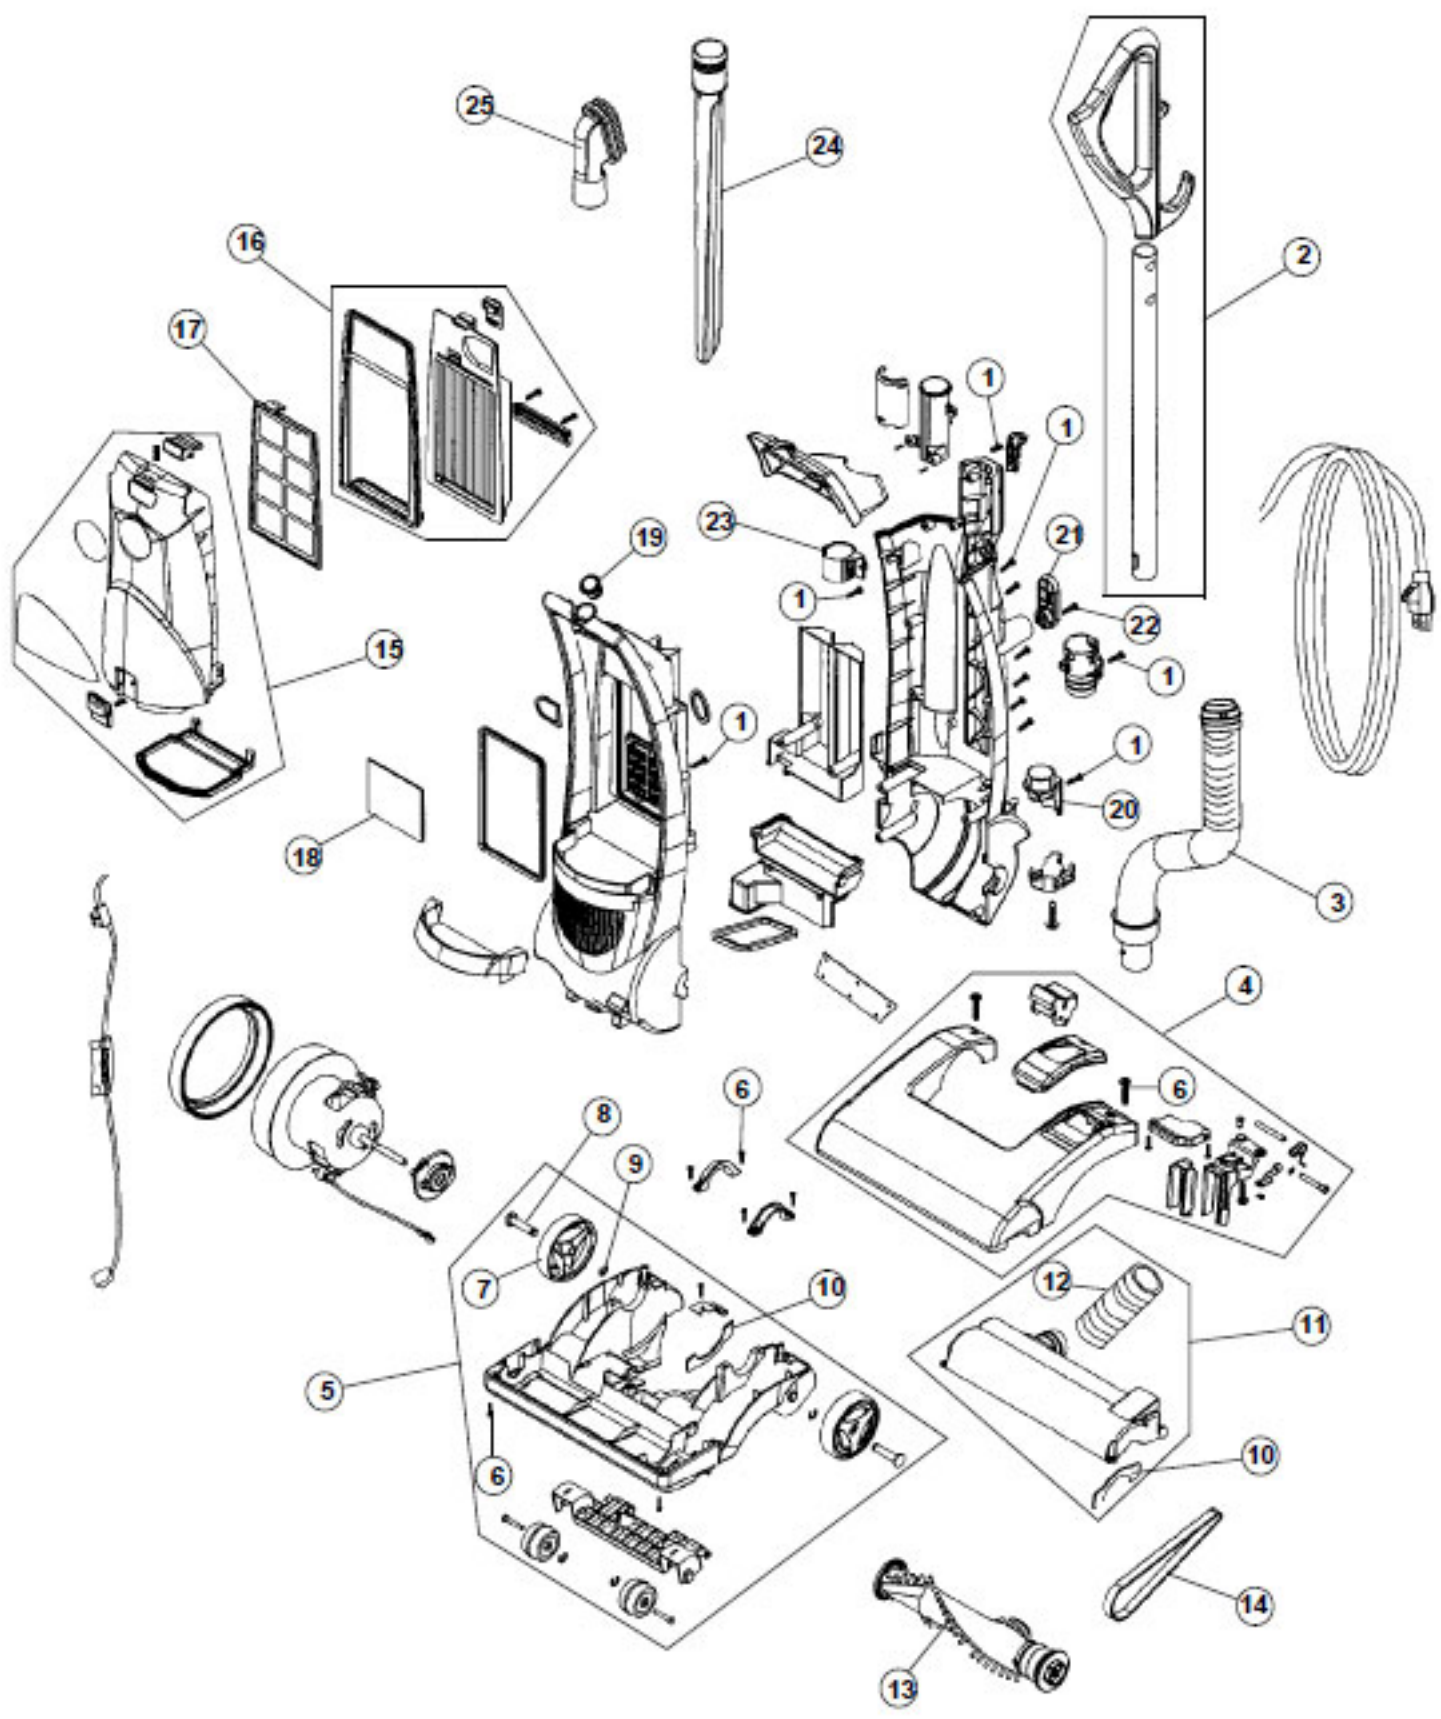

This Owner's Manual is provided and hosted by [Appliance Factory Parts](#).

HOOVER U2440-900 Owner's Manual

[Shop genuine replacement parts for HOOVER
U2440-900](#)

[Find Your HOOVER Vacuum Cleaner Parts - Select From 1456 Models](#)

----- Manual continues below -----

Nano-Lite™

ASSEMBLY SCHEMATIC

Nano-Lite™

PART LISTING

ITEM	PART NUMBER	MODELS TO FIT	PART DESCRIPTION
1	83311340	U2440-900	SCREW - BODY M4 / 16
2	28500010	U2440-900	UPPER HANDLE ASSEMBLY
3	21200040	U2440-900	UPPER HOSE ASSEMBLY
4	22010320	U2440-900	NOZZLE COVER ASSEMBLY
5	22350280	U2440-900	NOZZLE BASE ASSEMBLY
6	83311350	U2440-900	SCREW - NOZZLE BASE M4 / 20
7	12300080	U2440-900	REAR WHEEL ASSEMBLY
8	12070140	U2440-900	REAR WHEEL AXLE
9	14110010	U2440-900	REAR WHEEL E-RING
10	13510020	U2440-900	NOZZLE COVER FELT
11	22010330	U2440-900	BRUSH ROLL HOUSING ASSEMBLY
12	11010130	U2440-900	LOWER HOSE
13	13100190	U2440-900	BRUSH ROLL ASSEMBLY
14	12080030	U2440-900	BELT
15	24510240	U2440-900	DIRT CUP ASSEMBLY
16	40110013	U2440-900	FILTER ASSEMBLY
17	14800100	U2440-900	PRE FILTER SCREEN ASSEMBLY
18	12471000	U2440-900	AIR INLET FILTER
19	14100400	U2440-900	SWITCH
20	18010880	U2440-900	LOWER CORD HOOK
21	18010070	U2440-900	UPPER CORD HOOK
22	83311330	U2440-900	SCREW - UPPER CORD HOOK M4 / 14
23	11580130	U2440-900	CREVICE TOOL HOLDER
24	81110070	U2440-900	CREVICE TOOL
25	81300060	U2440-900	DUSTING BRUSH ASSEMBLY