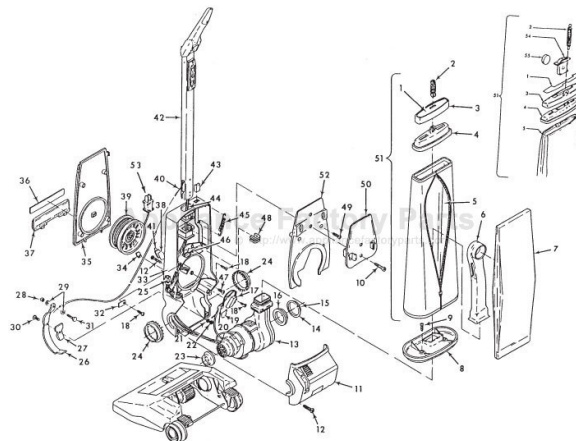

[Find Your HOOVER Vacuum Cleaner Parts - Select From 1456 Models](#)

----- Manual continues below part list -----