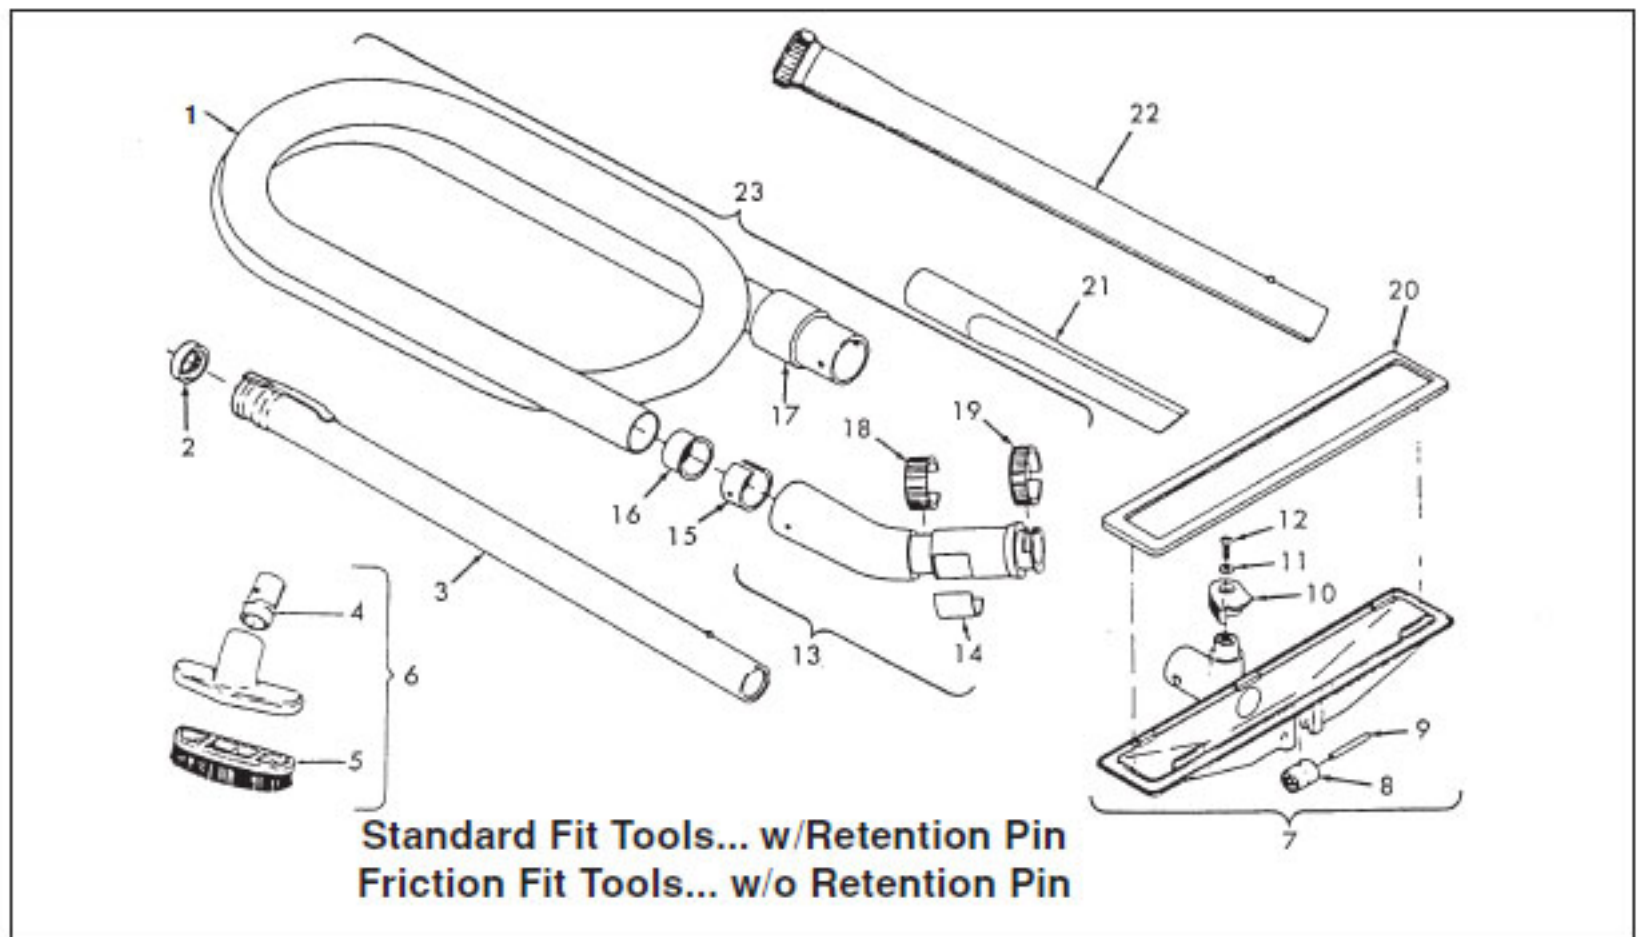

Original

HOOVER

CONCEPT

Cleaning Tools

Model U3903 (Standard), Model U3903-070 (Friction)

KEY	PART NO.	DESCRIPTION	KEY	PART NO.	DESCRIPTION
1	H-43431069	Hose Less Ends (Continuous Convolutions) - (Std. Fit Ends)	15	H-36116006	Hose Connector Collar (Use w/ Continuous Convolution Hose) - (Std. Fit. Hose)
	H-43431182	Hose Only (Std. Fit Ends)		H-36171025	Hose Connector Collar (Use w/ Circular Ribbed Hose) - (Std. Fit Hose)
	H-38671001	Hose Less Ends (Circular Ribbed) - (Std. Fit Ends)	16	H-32156010	Hose Sleeve (Std. Fit Hose)
	H-38671025	Hose Less Ends (Circular Ribbed) - (Friction Fit Ends)	17	H-32288001	Hose Connector (Use w/ Continuous convolution Hose) - (Std. Fit)
2	H-12845 JM	Gasket		H-32288003	Hose Connector (Use w/Circular Ribbed Hose) - (Std. Fit)
3	H-13144	Ext. Tube (Aluminum) - (Std. Fit)	18	H-32288004	Hose Connector - AAP - (FrictionFit)
4	H-13149 JM	Nozzle Connector Tube (Use w/161852 JM)	19	H-36153008	Suction Control Ring - (Standard)
5	H-13254 BZ	Brush Back Comp. (Use w/161852 JM)	20	H-43548006	Latch Ring - (Standard)
6	H-161852 JM	Furniture Brush Comp. Multi-Purpose Brush (One Piece) - (Std. Fit)	21	H-38617018	Converter Seal
7	H-43482077	Converter - (Standard & Friction Fit)		H-38617023	Crevice Tool - (Std. Fit)
8	H-32761008	Wheel	22	H-43453043	Crevice Tool - (Friction Fit)
9	H-21155119	Roller Shaft		H-38634074	Ext. Tube (Polystyrene) - (Std. Fit)
10	H-38452054	Latch Lever		H-43434203	Ext. Tube (Polystyrene) - (Friction Fit)
11	H-31142012	Washer	23	H-43434203	(Continuous Convolutions) (w/o Suction Regulator) - (Std. Fit)
12	H-17001	Screw		H-43434209	Hose Comp. - Front Conversion (Circular Ribbed) (w/o Suction Regulator) - (Std. Fit)
13	H-43466042	Hose Connector Curved w/Rings - JM (Use w/Continuous Convolution Hose) - (Std. Fit)		H-43434225	Hose Comp. - AAP - (Friction Fit)
	H-43466055	Hose Connector Curved w/Ring (w/o Suction Regulator) (Use with Circular Ribbed Hose) - (Std. Fit)		H-43414071	Furniture Nozzle - (Std. Fit)
	H-39454053	Hose Connector Curved - AAP - (Hand Grip) - (Friction Fit)		H-38614026	Furniture Nozzle - (Friction Fit)
14	H-51869006	Hose Connector Label		H-43466040	Ext. Tube - Curved
				H-170110 --	Shag Rake
				H-43414129	Dusting Brush - (Friction Fit)
				H-43414135	Floor Brush - (Friction Fit)