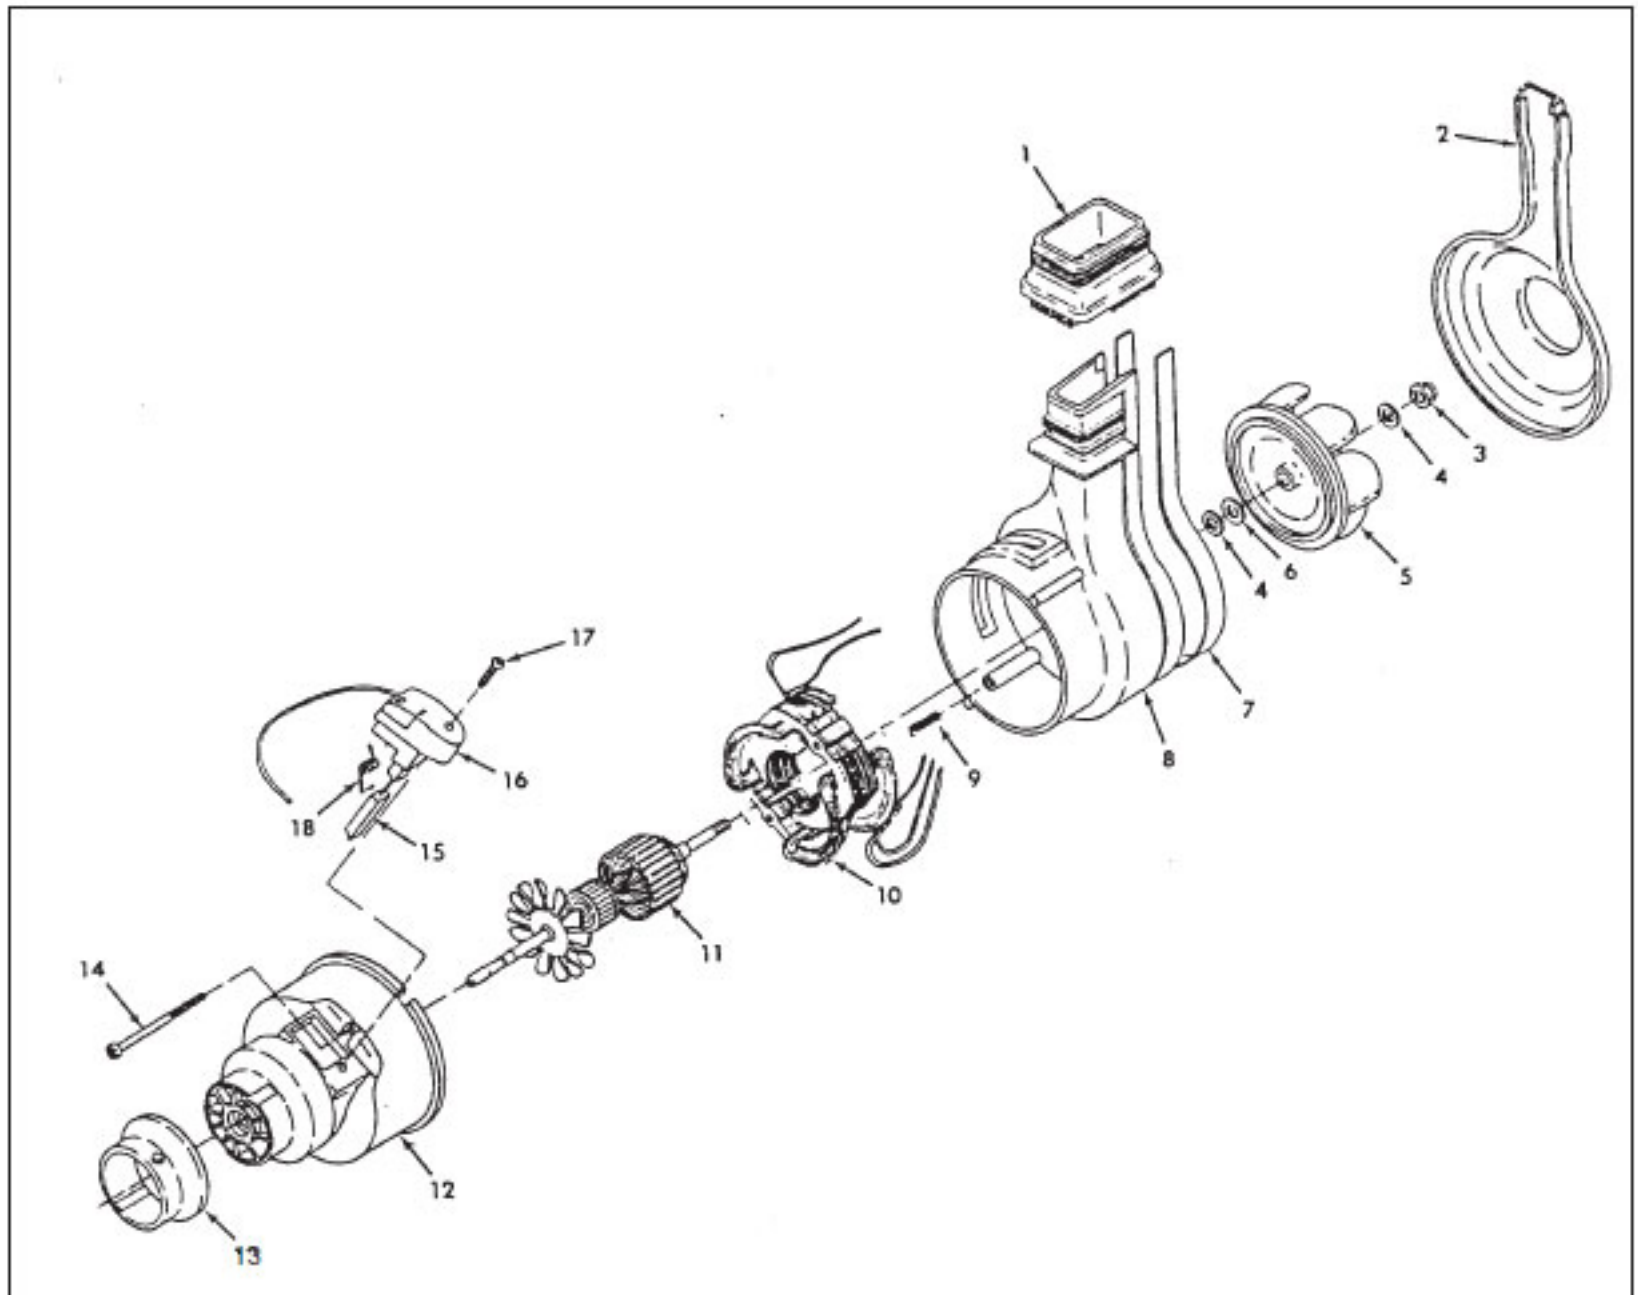

Original

HOOVER

CONCEPT ONE

Models U3101, U3103, U3105, U3105-035, U3105-930, U3107,
U3109, U3109-100, U3223-9, U3225, U3305, U3305-030,
U3307, U3311, U4201, U4203, U4205, U4209, U4219

KEY	PART NO.	DESCRIPTION	KEY	PART NO.	DESCRIPTION
1	H-38785002	Seal	12	H-42193004	Motor Housing Ass'y
2	H-43588003	Fan Cover Ass'y	13	H-32162003	Motor Mount
3	H-33426001	Nut	14	H-21479573	Screw
4	H-166563	Washer (2)	15	H-167681	Brush & Terminal Ass'y
5	H-38755003	Fan		H-47315010	Brush & Terminal Ass'y - U3109-100, U4219
6	H-166563	Washer - Heat Insulation	16	H-168457	Brush Carrier Ass'y
7	H-54821001	Tape		H-47318008	Brush Carrier Ass'y - U3109-100, U4219
8	H-43588001	Fan Chamber Ass'y	17	H-21479302	Screw
9	H-12854	Spring	18	H-38353004	Spring
10	H-45317007	Field Ass'y Comp.		H-43576024	Motor Ass'y Comp. - U3109, U3223-9 (1-Speed)
	H-45312032	Field Ass'y Comp. - U3109, U3109-100, U3223-9		H-43576038	Motor Ass'y Comp. (2-Speed)
	H-45317026	Field Ass'y Comp. - U4219		H-43576068	Motor Ass'y Comp. - U4219
11	H-44765065	Armature Ass'y Comp.		H-43576084	Motor Ass'y Comp. - U3109-100
	H-44765210	Armature Ass'y Comp. - U4219			
	H-44765213	Armature Ass'y Comp. - U3109-100