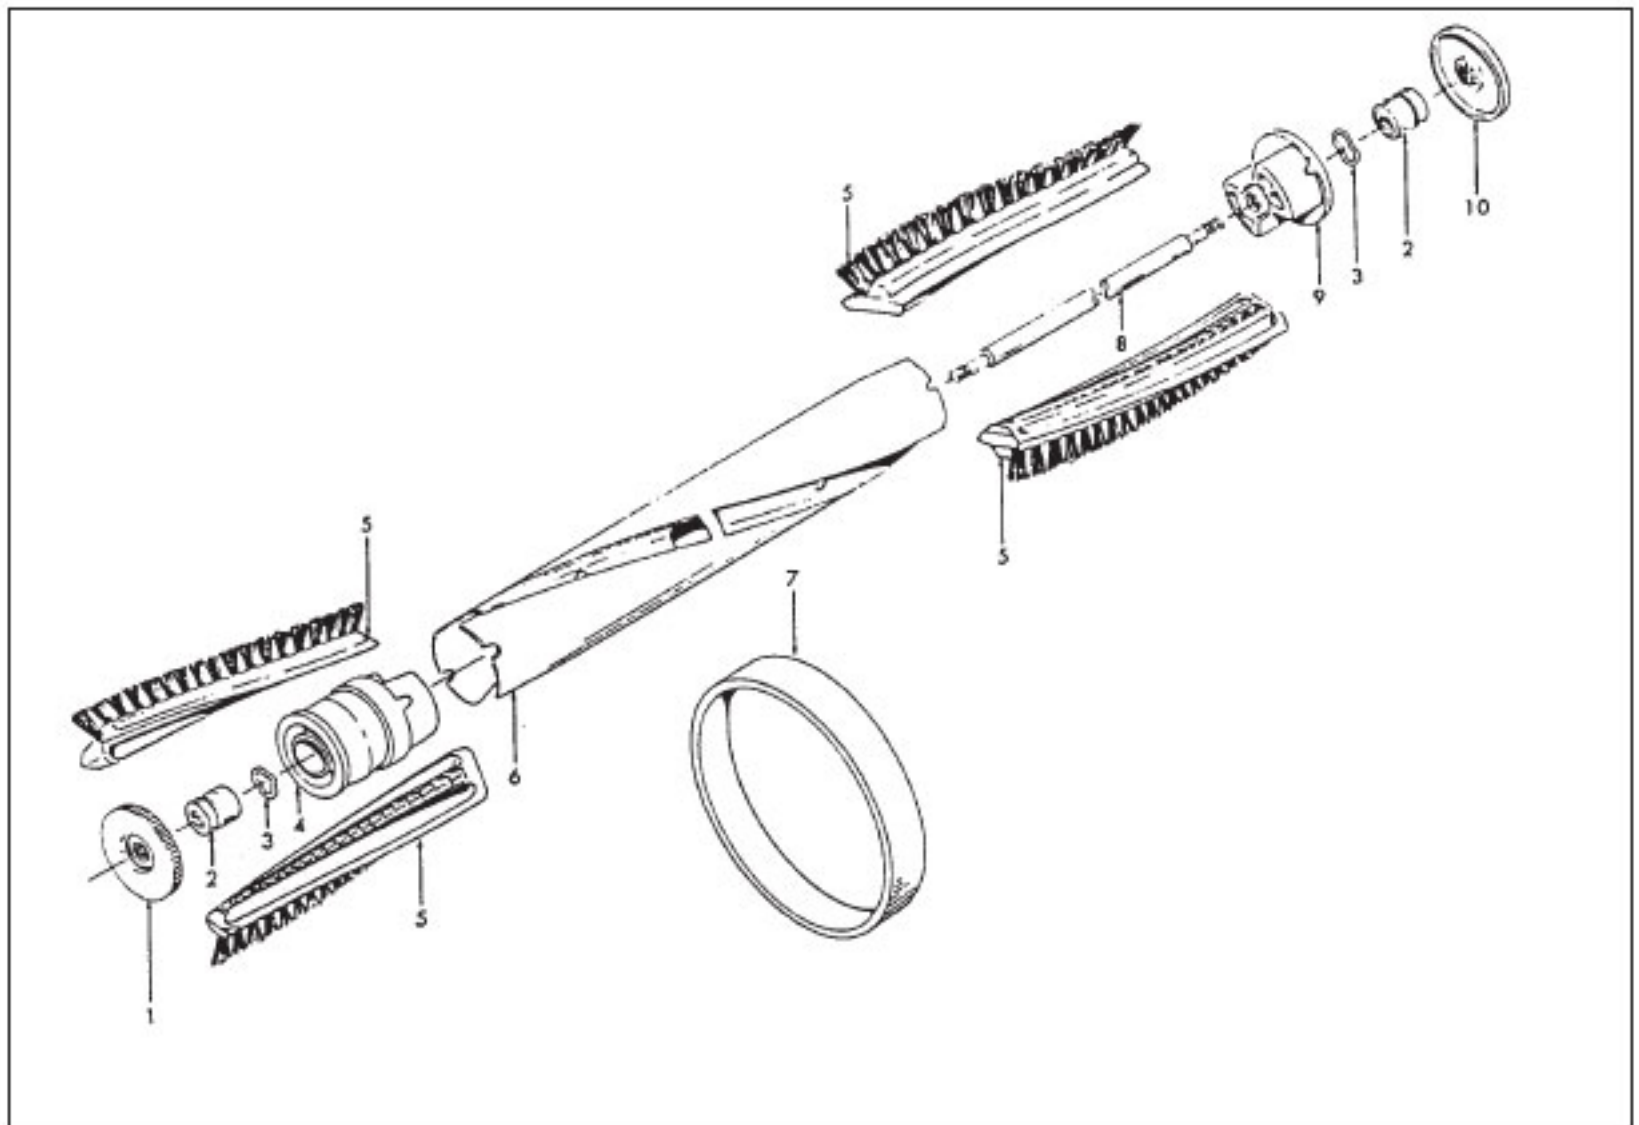

Original **HOOVER**
CONCEPT ONE, TWO & POWERMAX

KEY	PART NO.	DESCRIPTION
	H-48414019	Agitator Ass'y Comp. - U3315-070, U3341-900, U3721-910, U3729-910
	H-48416009	Agaitator Ass'y Comp. - U3737-910, U3745-910
1	H-41435021	Thread Guard
2	H-43267002	Agitator Bearing Ass'y (2)
3	H-21347003	Conical Washer (2)
4	H-38537002	Agitator End Pulley
5	H-48445015	Agitator Brush (4)
	H-48445016	Agitator Brush (2) - U3315-070, U3341-900, U3721-910, U3729-910
6		(Not Available)
7	H-38528008	Agitator Belt
8	H-160070	Agitator Shaft
9	H-41435023	Agitator End
10	H-41435018	Thread Guard