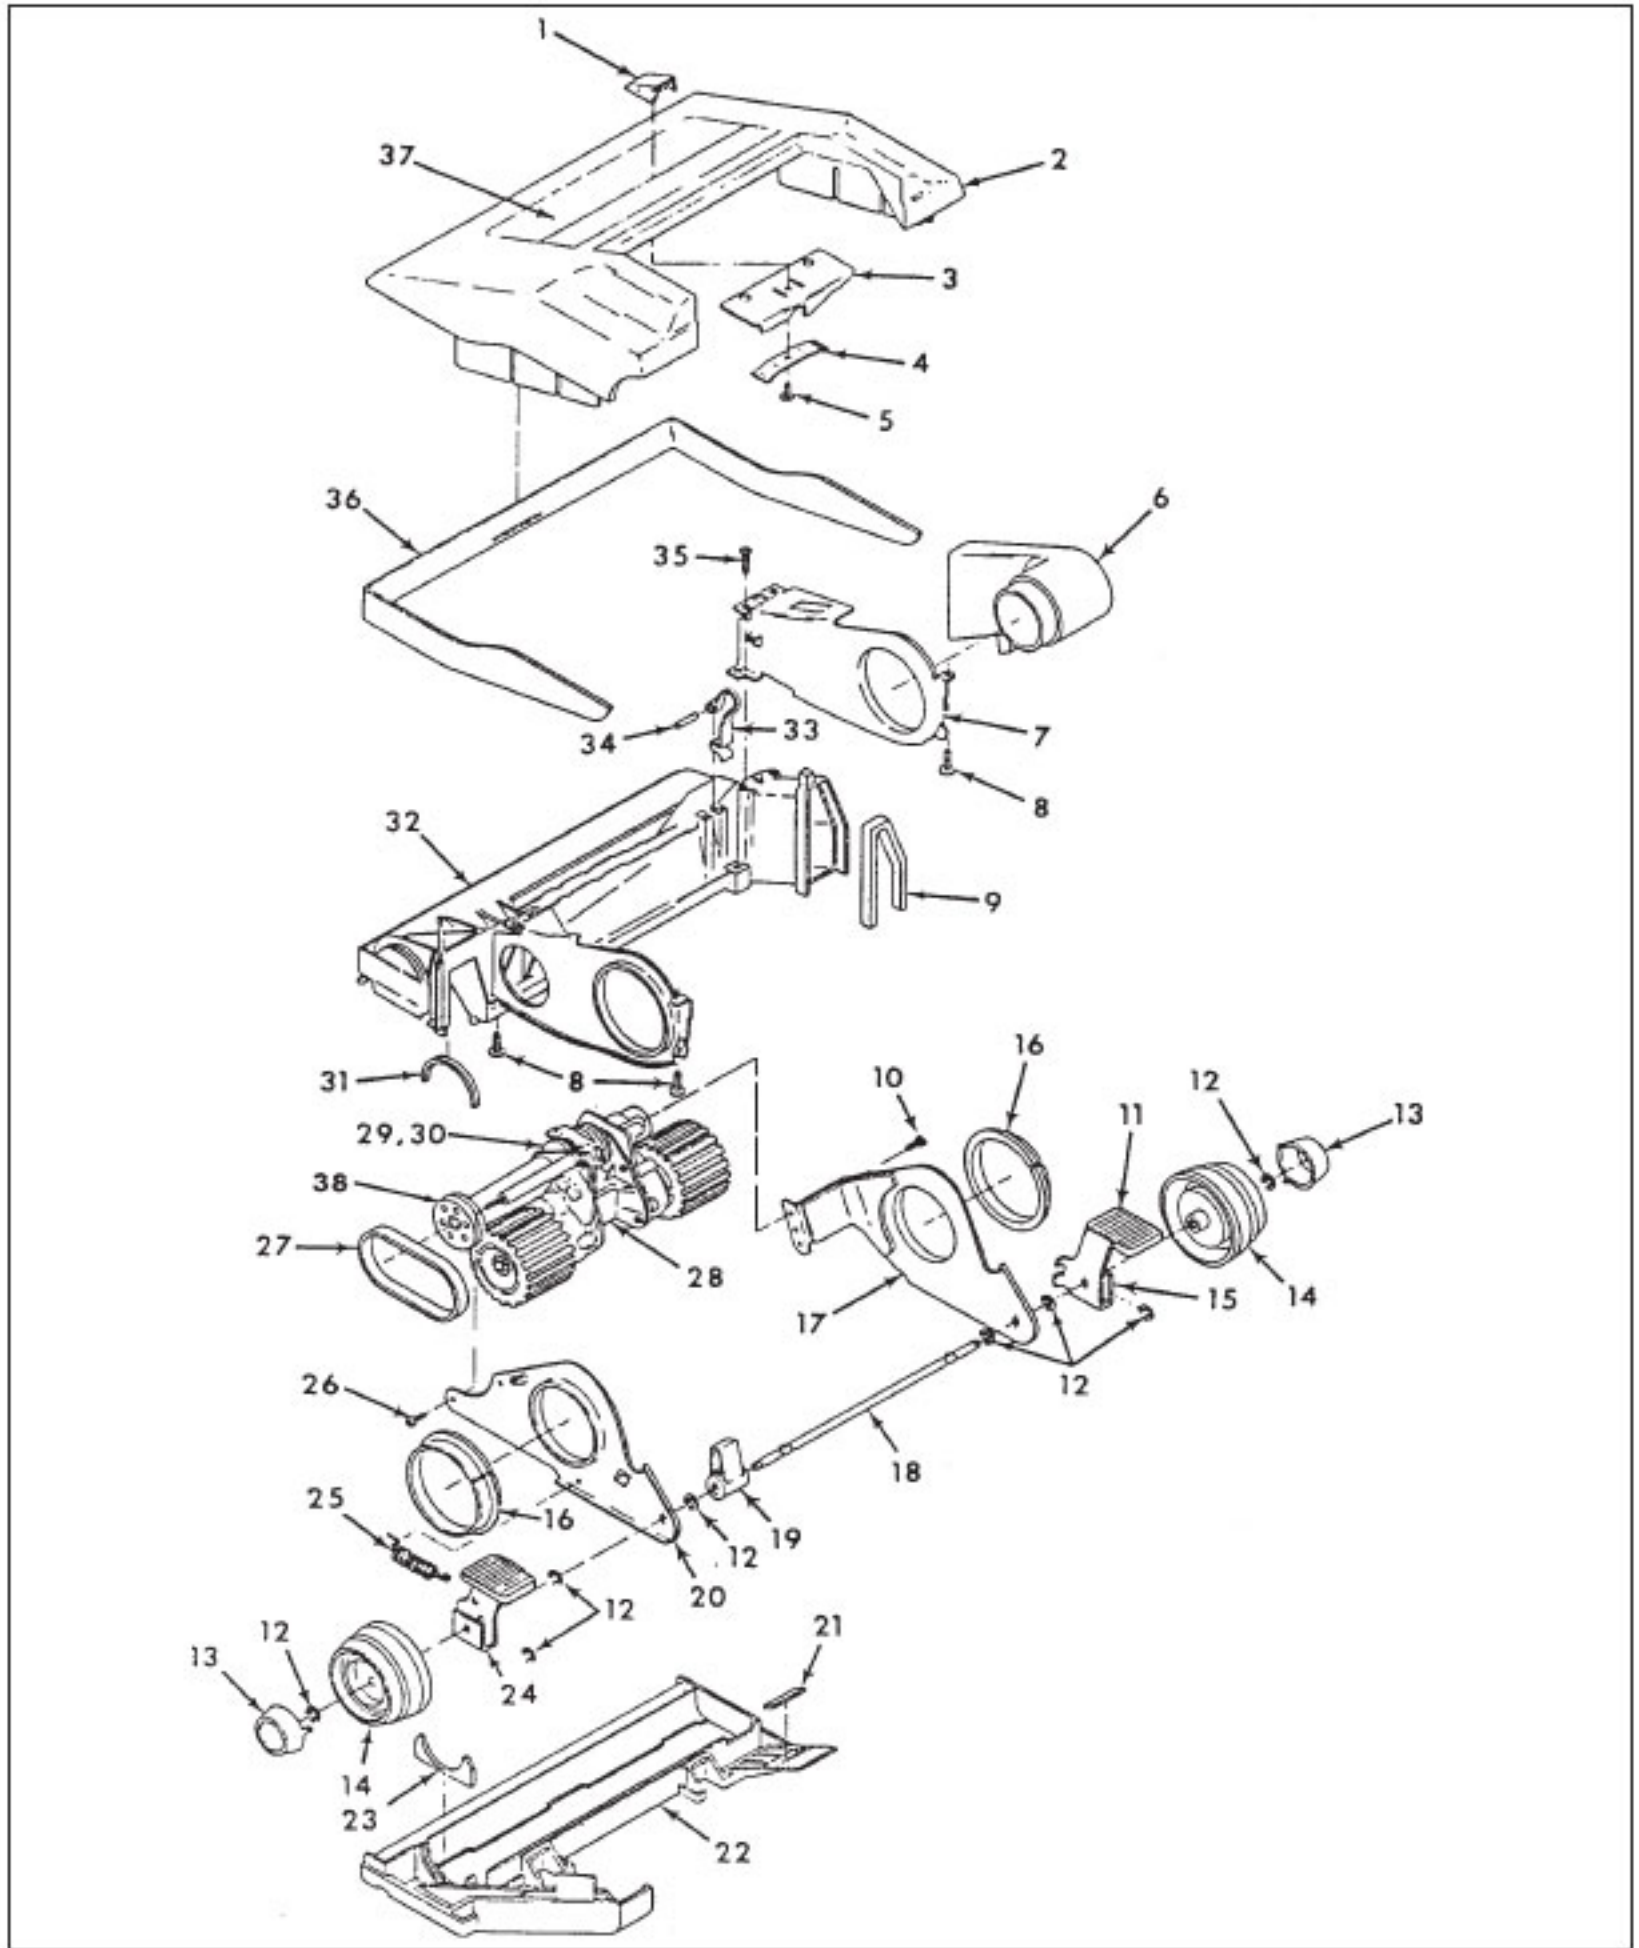

HOOVER Original

CONCEPT ONE

Models U3101, U3103, U3105, U3105-035, U3105-930, U3107, U3109, U3109-100, U3223-9, U3225, U3305, U3305-030, U3307, U3311

Original

HOOVER

CONCEPT ONE

Models U3101, U3103, U3105, U3105-035, U3105-930, U3107, U3109, U3109-100, U3223-9, U3225, U3305, U3305-030, U3307, U3311