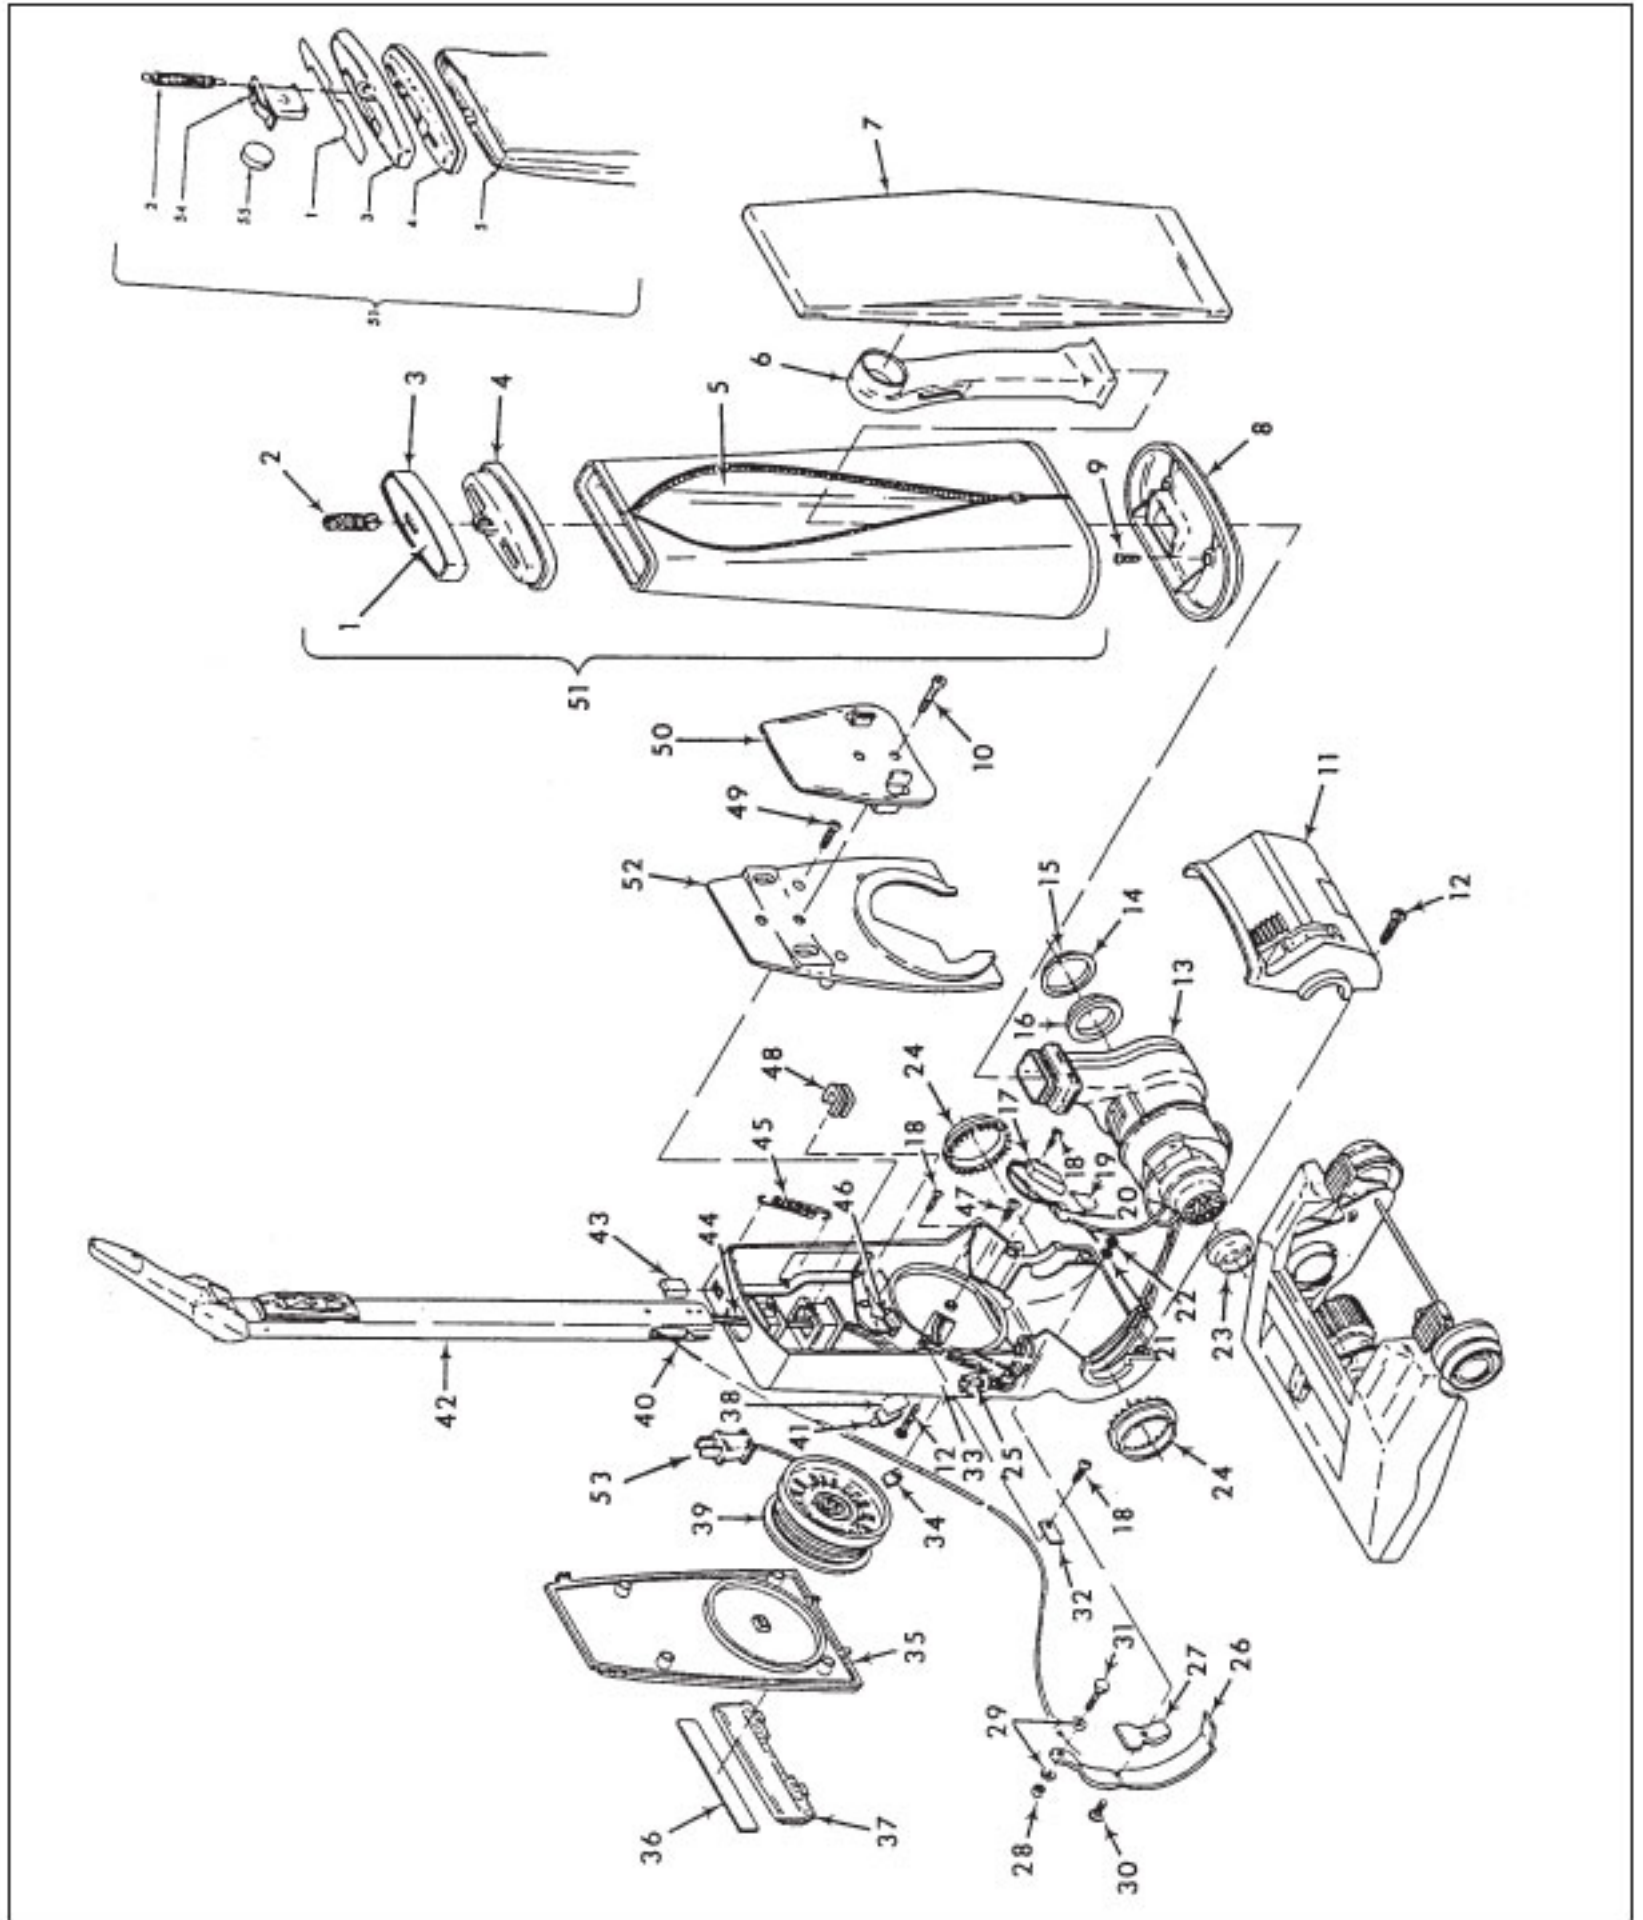

HOOVER Original

CONCEPT ONE

Models U3101, U3103, U3105, U3105-035, U3105-930, U3107, U3109, U3109-100, U3223-9, U3225, U3305, U3305-030, U3307, U3311