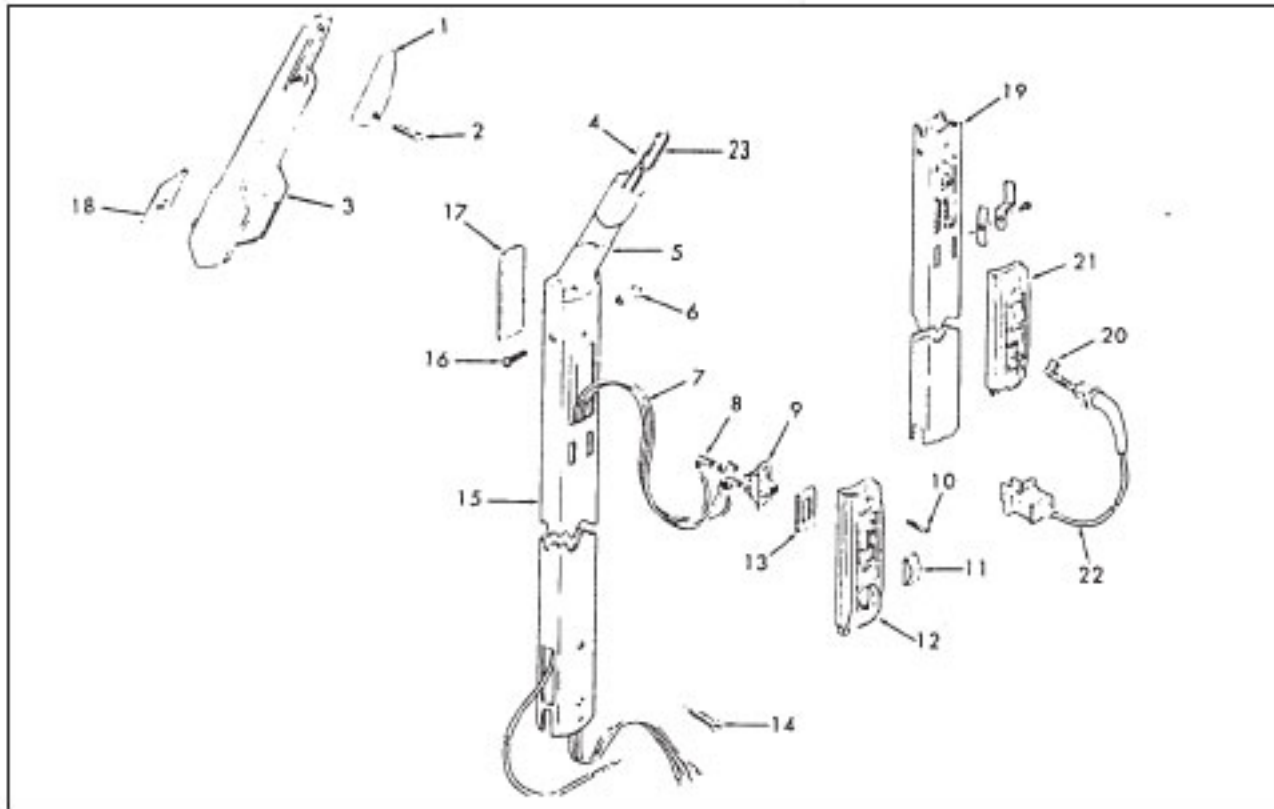

HOOVER Original

CONCEPT ONE

Models U3101, U3103, U3105, U3105-035, U3105-930, U3107, U3109, U3109-100, U3223-9, U3225, U3305, U3305-030, U3307, U3311

KEY	PART NO.	DESCRIPTION	KEY	PART NO.	DESCRIPTION
1	H-160092 KH	Handle Cap -U3101, U3223-9	15	H-48641048	Handle Tube - U3101, U3105, U3105-035, U3105-930, U3225, U3305, U3305-030
1	H-160092 LU	Handle Cap -U3103, U3109, U3311	15	H-39467005	Handle Tube - U3107
1	H-160092 JM	Handle Cap -U3105, U3105-035, U3107	15	H-39467008	Handle Tube - U3311
1	H-160092 JV	Handle Cap -U3105, U3105-035, U3105-930	16	H-18805	Screw - Special
1	H-160092 HR	Handle Cap -U3109-100	17	H-51639023	Handle Tube Nameplate - U3101
	H-160092 AG	Handle Cap		H-51639065	Handle Tube Nameplate - U33103, U3311
2	H-21575001	Screw	17	H-51639033	Handle Tube Nameplate - U3105, U3105-035, U3105-930, U3107
3	NLA	Handle Ass'y - U3101, U3223-9	17	H-51639057	Handle Tube Nameplate - U3225, U3305, U3305-030, U3307
3	NLA	Handle Ass'y - U3103, U3109, U3311	18	H-51638010	Handle Nameplate - U3101, U3223-9
3	NLA	Handle Ass'y - U3101, U3105, U3105-035, U3105-930, U3107, U3225, U3305, U3305-030, U3307	18	H-51638024	Handle Nameplate - U3103, U3109, U3311
3	H-48663135	Handle Ass'y - U3109-100	18	H-51638013	Handle Nameplate - U3105, U3105-035, U3105-930, U3107
4	H-43211004	Control Cable	18	H-51636018	Handle Nameplate - U3225, U3305, U3305-030, U3307
5	H-36957006	Handle Support - AG	18	H-51638041	Handle Nameplate - U3109-100
6	H-32258010	Nut - Special	19	H-48643115	Handle Tube - U3103, U3109
7	H-46514001	Lead Wire Ass'y	19	H-48643110	Handle Tube & Cord Release Ass'y U3223-9
7	H-46312014	Lead Wire Ass'y - U3109, U3109-100, U3223-9	19	H-48643116	Handle Tube & Cord Release Ass'y U3307
8	H-27666702	Terminal	19	H-48643147	Handle Tube & Cord Release Ass'y U3109-100
9	H-28179010	Switch	20	H-27666702	Terminal - U3103, U3109, U3109-100, U3223-9
9	H-281770 KD	Switch - U3109, U3223-9	21	H-37258058	Switch Cover - U3103, U3109
9	H-28177023	Switch - U3109-100	21	H-37258041	Switch Cover - U3223-9
10	H-21465314	Screw	21	H-37258059	Switch Cover - U3307
11	H-38421012	Switch Button	21	H-37258112	Switch Cover - U3109-100
12	H-37258035	Switch Cover - U3101	22	H-46383238	Attach. Cord - U3103, U3109, U3109-100, U3223-9, U3307
12	H-37258069	Switch Cover - U3105, U3105-035, U3105-930, U3107	23	H-160095 AY	Tension Wire
12	H-37258038	Switch Cover - U3311			
12	H-37258039	Switch Cover - U3225, U3305, U3305-030			
13	H-34138006	Switch Pad			
14	H-21563001	Screw