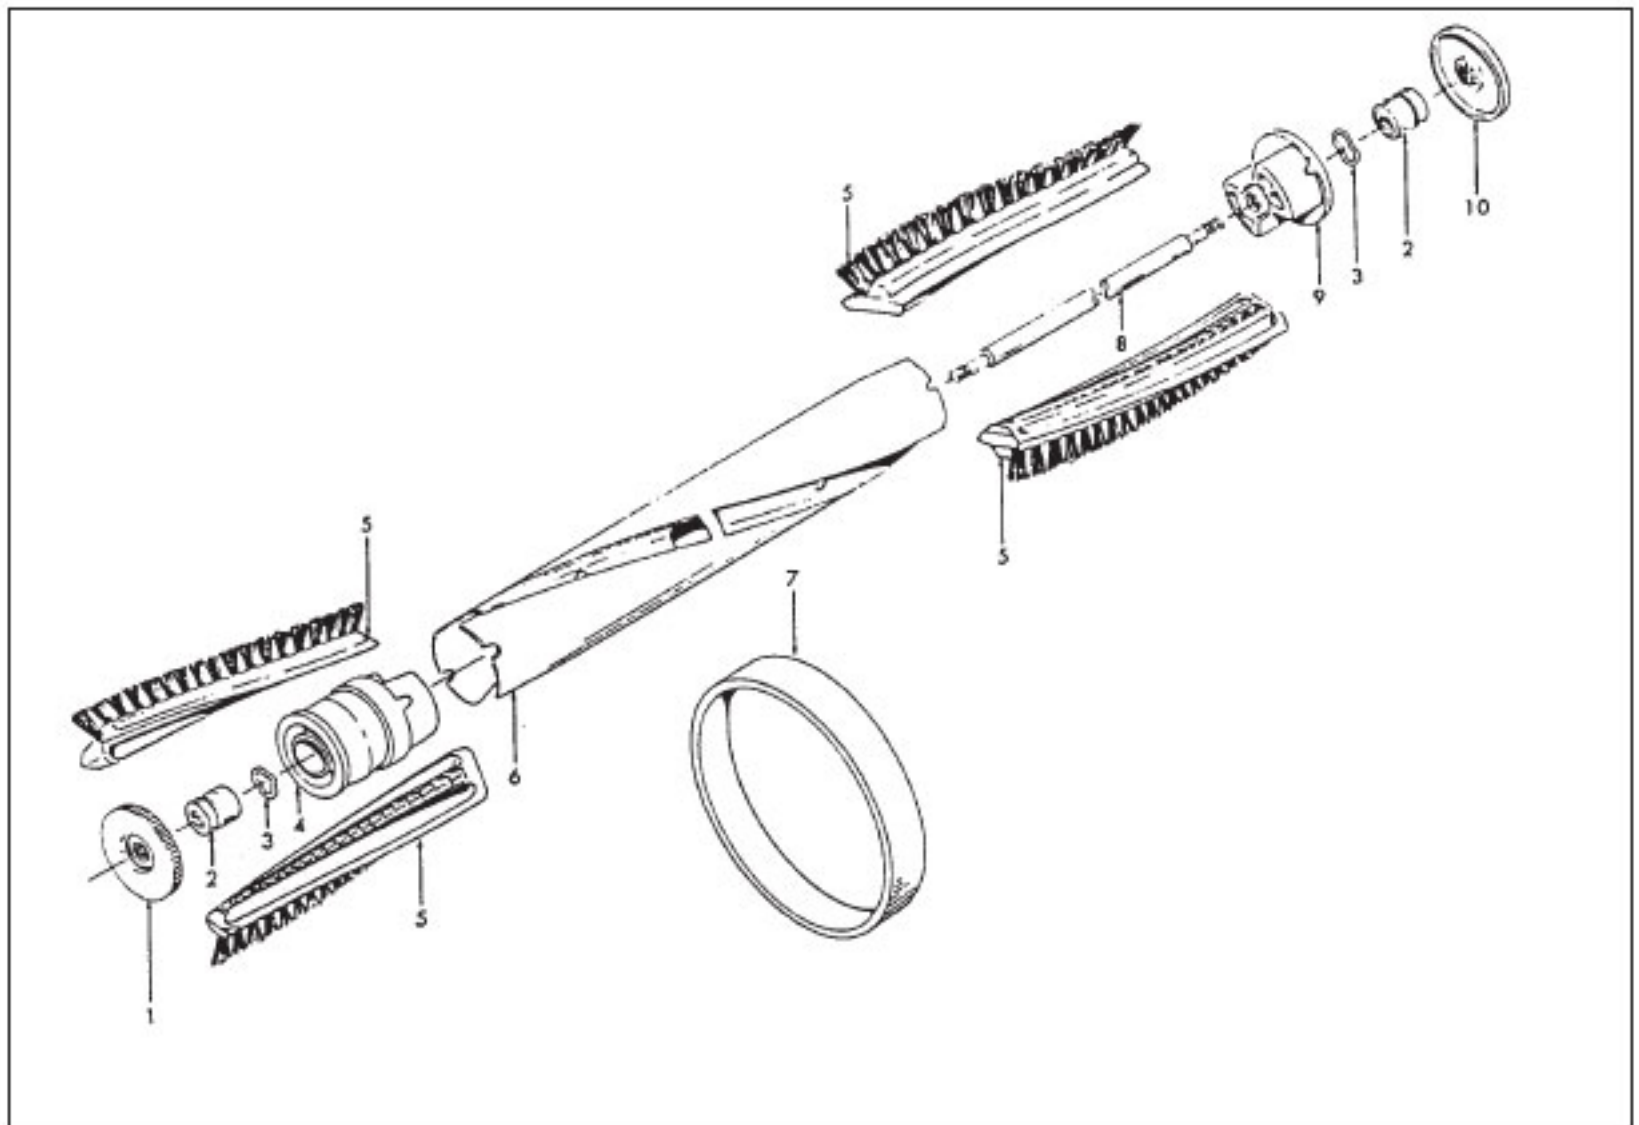

Original **HOOVER**  
 CONCEPT ONE, TWO & POWERMAX

KEY	PART NO.	DESCRIPTION
	H-48414019	Agitator Ass'y Comp. - U3315-070, U3341-900, U3721-910, U3729-910
	H-48416009	Agaitator Ass'y Comp. - U3737-910, U3745-910
1	H-41435021	Thread Guard
2	H-43267002	Agitator Bearing Ass'y (2)
3	H-21347003	Conical Washer (2)
4	H-38537002	Agitator End Pulley
5	H-48445015	Agitator Brush (4)
	H-48445016	Agitator Brush (2) - U3315-070, U3341-900, U3721-910, U3729-910
6		(Not Available)
7	H-38528008	Agitator Belt
8	H-160070	Agitator Shaft
9	H-41435023	Agitator End
10	H-41435018	Thread Guard