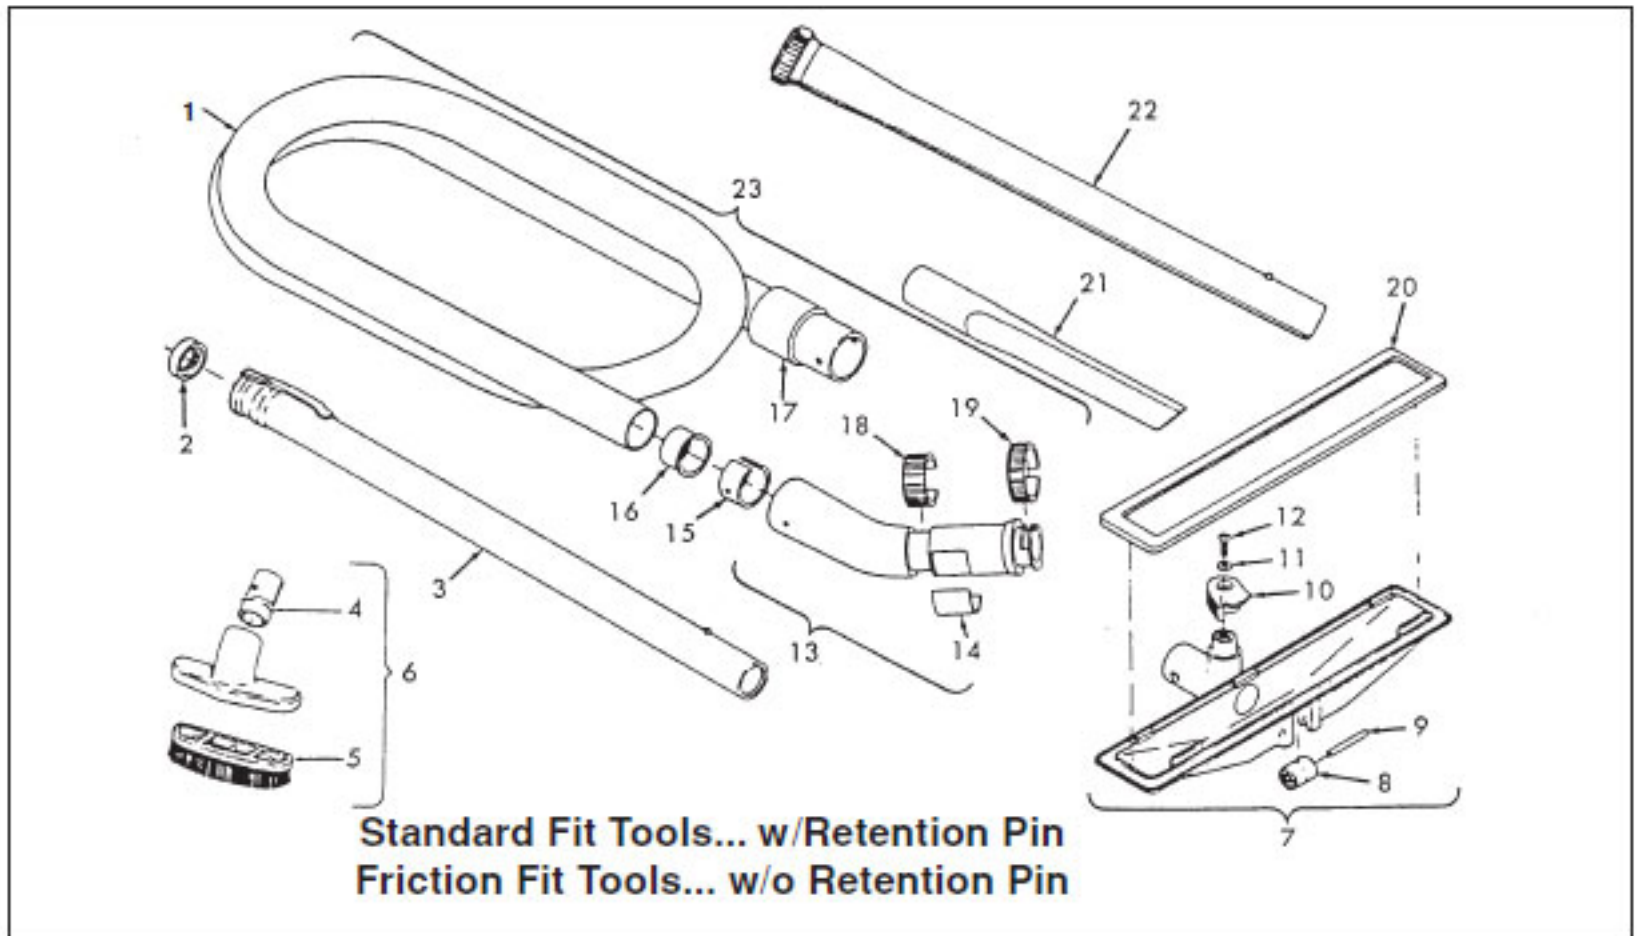

Original

HOOVER

CONCEPT

Cleaning Tools

Model U3903 (Standard), Model U3903-070 (Friction)

Standard Fit Tools... w/Retention Pin
Friction Fit Tools... w/o Retention Pin

KEY	PART NO.	DESCRIPTION	KEY	PART NO.	DESCRIPTION
1	H-43431069	Hose Less Ends (Continuous Convolutions) - (Std. Fit Ends)	15	H-36116006	Hose Connector Collar (Use w/ Continuous Convolution Hose) - (Std. Fit. Hose)
	H-43431182	Hose Only (Std. Fit Ends)		H-36171025	Hose Connector Collar (Use w/ Circular Ribbed Hose) - (Std. Fit Hose)
	H-38671001	Hose Less Ends (Circular Ribbed) - (Std. Fit Ends)	16	H-32156010	Hose Sleeve (Std. Fit Hose)
	H-38671025	Hose Less Ends (Circular Ribbed) - (Friction Fit Ends)	17	H-32288001	Hose Connector (Use w/ Continuous convolution Hose) - (Std. Fit)
2	H-12845 JM	Gasket		H-32288003	Hose Connector (Use w/Circular Ribbed Hose) - (Std. Fit)
3	H-13144	Ext. Tube (Aluminum) - (Std. Fit)	18	H-32288004	Hose Connector - AAP - (FrictionFit)
4	H-13149 JM	Nozzle Connector Tube (Use w/161852 JM)	19	H-36153008	Suction Control Ring - (Standard)
5	H-13254 BZ	Brush Back Comp. (Use w/161852 JM)	20	H-43548006	Latch Ring - (Standard)
6	H-161852 JM	Furniture Brush Comp. Multi-Purpose Brush (One Piece) - (Std. Fit)	21	H-38617018	Converter Seal
7	H-43482077	Converter - (Standard & Friction Fit)		H-38617023	Crevice Tool - (Std. Fit)
8	H-32761008	Wheel	22	H-43453043	Crevice Tool - (Friction Fit)
9	H-21155119	Roller Shaft		H-38634074	Ext. Tube (Polystyrene) - (Std. Fit)
10	H-38452054	Latch Lever			Ext. Tube (Polystyrene) - (Friction Fit)
11	H-31142012	Washer	23	H-43434203	(Continuous Convolutions) (w/o Suction Regulator) - (Std. Fit)
12	H-17001	Screw		H-43434209	Hose Comp. - Front Conversion (Circular Ribbed) (w/o Suction Regulator) - (Std. Fit)
13	H-43466042	Hose Connector Curved w/Rings - JM (Use w/Continuous Convolution Hose) - (Std. Fit)		H-43434225	Hose Comp. - AAP - (Friction Fit)
	H-43466055	Hose Connector Curved w/Ring (w/o Suction Regulator) (Use with Circular Ribbed Hose) - (Std. Fit)		H-43414071	Furniture Nozzle - (Std. Fit)
	H-39454053	Hose Connector Curved - AAP - (Hand Grip) - (Friction Fit)		H-38614026	Furniture Nozzle - (Friction Fit)
14	H-51869006	Hose Connector Label		H-43466040	Ext. Tube - Curved
				H-170110 --	Shag Rake
				H-43414129	Dusting Brush - (Friction Fit)
				H-43414135	Floor Brush - (Friction Fit)