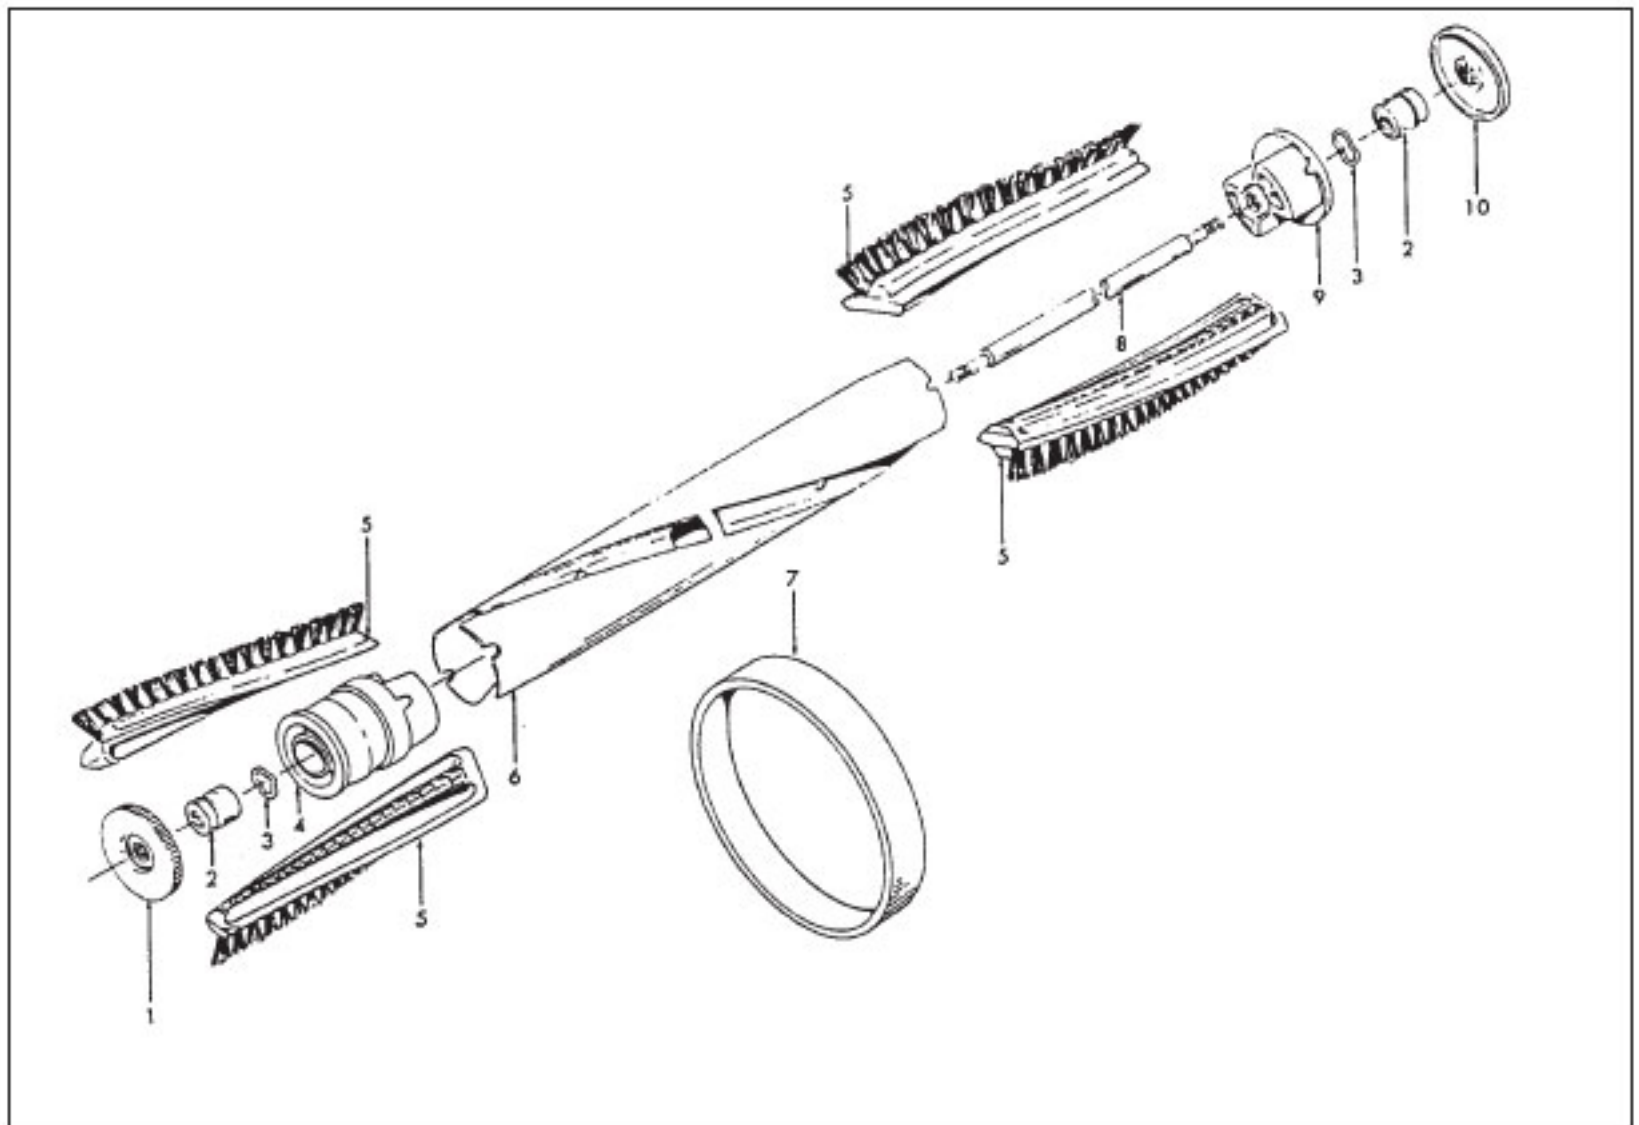

Original **HOOVER**
 CONCEPT ONE, TWO & POWERMAX

KEY	PART NO.	DESCRIPTION
	H-48414019	Agitator Ass'y Comp. - U3315-070, U3341-900, U3721-910, U3729-910
	H-48416009	Agaitator Ass'y Comp. - U3737-910, U3745-910
1	H-41435021	Thread Guard
2	H-43267002	Agitator Bearing Ass'y (2)
3	H-21347003	Conical Washer (2)
4	H-38537002	Agitator End Pulley
5	H-48445015	Agitator Brush (4)
	H-48445016	Agitator Brush (2) - U3315-070, U3341-900, U3721-910, U3729-910
6		(Not Available)
7	H-38528008	Agitator Belt
8	H-160070	Agitator Shaft
9	H-41435023	Agitator End
10	H-41435018	Thread Guard