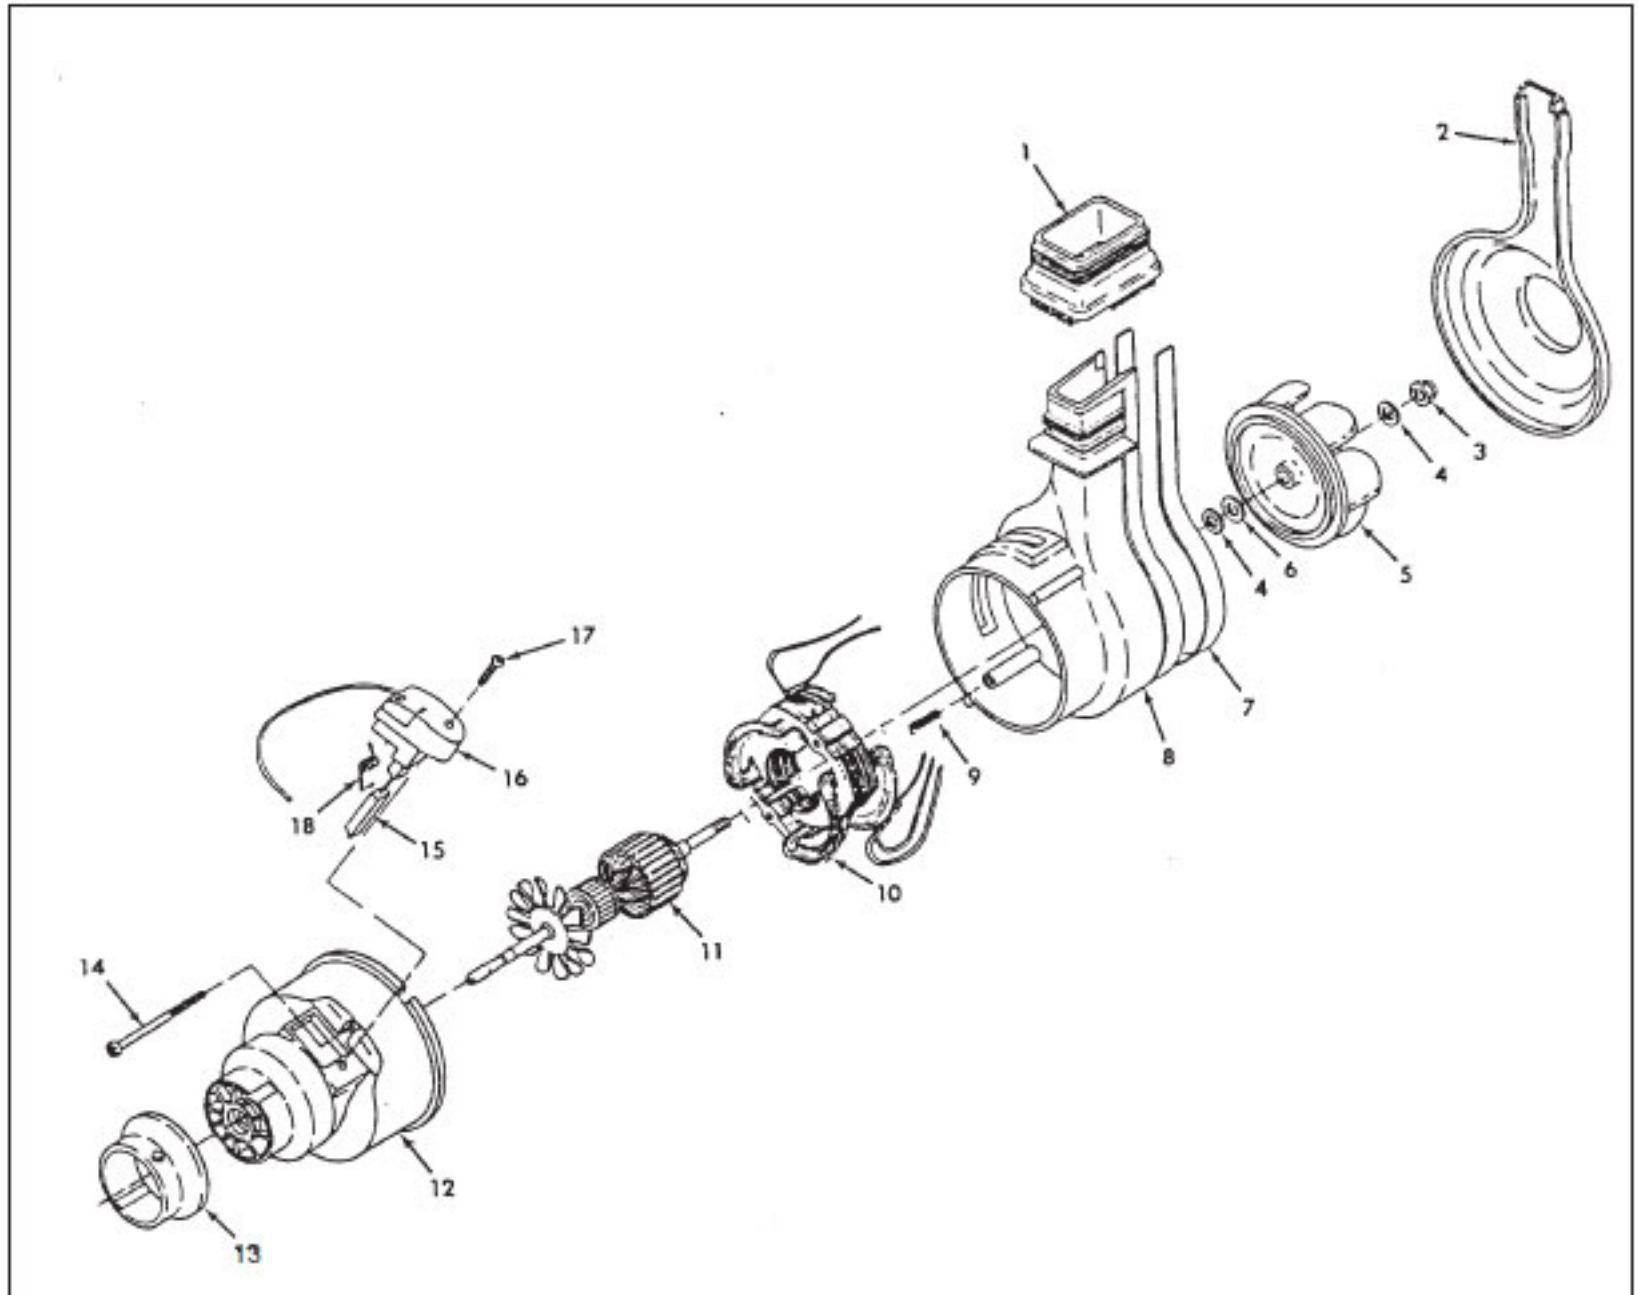

Original

HOOVER

CONCEPT ONE

Models U3101, U3103, U3105, U3105-035, U3105-930, U3107,
U3109, U3109-100, U3223-9, U3225, U3305, U3305-030,
U3307, U3311, U4201, U4203, U4205, U4209, U4219

KEY	PART NO.	DESCRIPTION	KEY	PART NO.	DESCRIPTION
1	H-38785002	Seal	12	H-42193004	Motor Housing Ass'y
2	H-43588003	Fan Cover Ass'y	13	H-32162003	Motor Mount
3	H-33426001	Nut	14	H-21479573	Screw
4	H-166563	Washer (2)	15	H-167681	Brush & Terminal Ass'y
5	H-38755003	Fan		H-47315010	Brush & Terminal Ass'y - U3109-100, U4219
6	H-166563	Washer - Heat Insulation	16	H-168457	Brush Carrier Ass'y
7	H-54821001	Tape		H-47318008	Brush Carrier Ass'y - U3109-100, U4219
8	H-43588001	Fan Chamber Ass'y	17	H-21479302	Screw
9	H-12854	Spring	18	H-38353004	Spring
10	H-45317007	Field Ass'y Comp.		H-43576024	Motor Ass'y Comp. - U3109, U3223-9 (1-Speed)
	H-45312032	Field Ass'y Comp. - U3109, U3109-100, U3223-9		H-43576038	Motor Ass'y Comp. (2-Speed)
	H-45317026	Field Ass'y Comp. - U4219		H-43576068	Motor Ass'y Comp. - U4219
11	H-44765065	Armature Ass'y Comp.		H-43576084	Motor Ass'y Comp. - U3109-100
	H-44765210	Armature Ass'y Comp. - U4219			
	H-44765213	Armature Ass'y Comp. - U3109-100