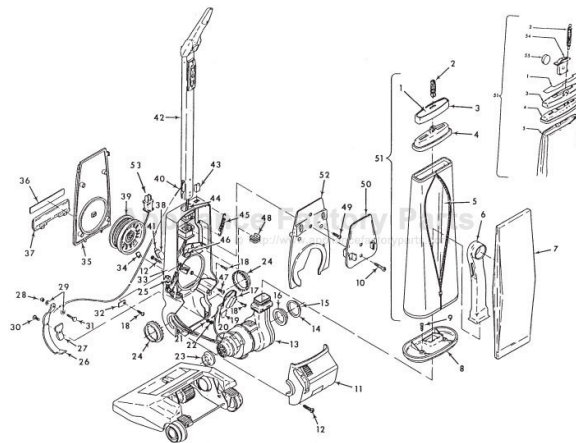

[Find Your HOOVER Vacuum Cleaner Parts - Select From 1456 Models](#)

----- Manual continues below part list -----