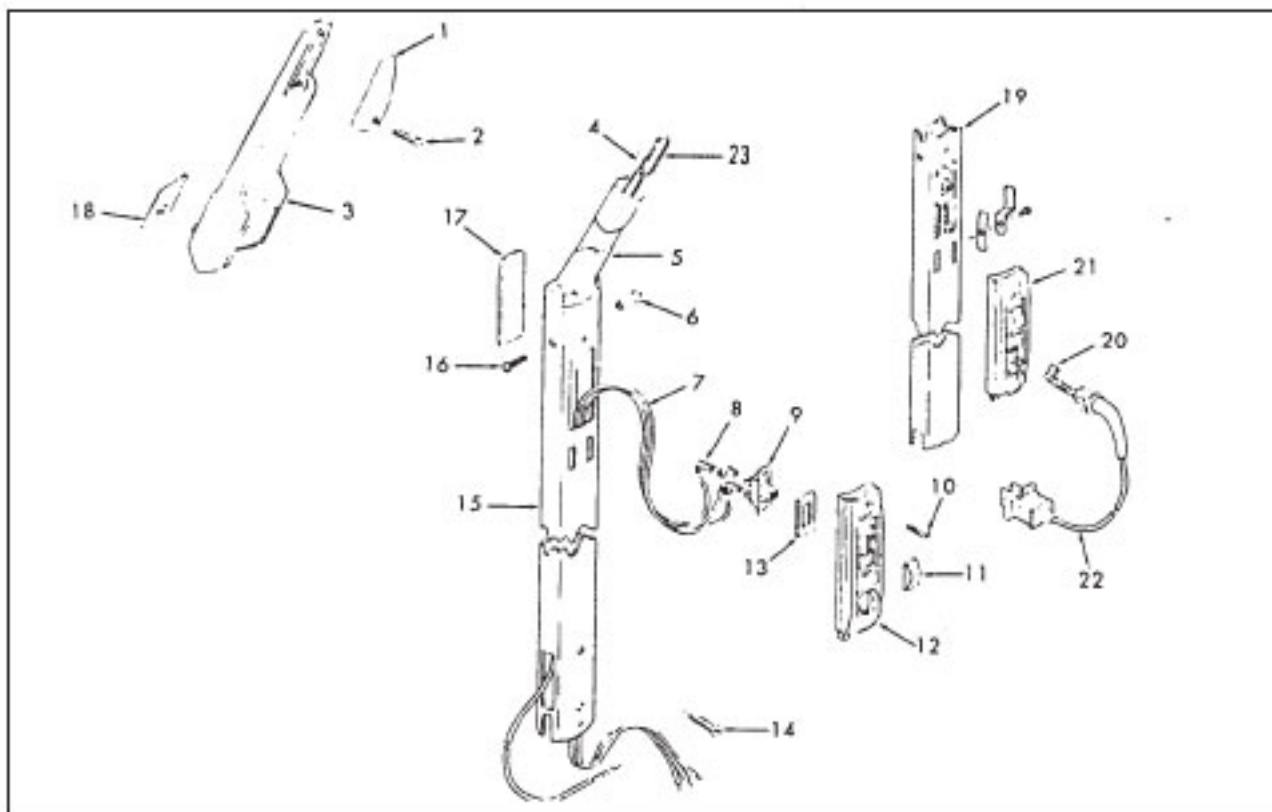

HOOVER Original

CONCEPT ONE

Models U3101, U3103, U3105, U3105-035, U3105-930, U3107, U3109, U3109-100, U3223-9, U3225, U3305, U3305-030, U3307, U3311

KEY	PART NO.	DESCRIPTION	KEY	PART NO.	DESCRIPTION
1	H-160092 KH	Handle Cap -U3101, U3223-9	15	H-48641048	Handle Tube - U3101, U3105, U3105-035, U3105-930, U3225, U3305, U3305-030
1	H-160092 LU	Handle Cap -U3103, U3109, U3311	15	H-39467005	Handle Tube - U3107
1	H-160092 JM	Handle Cap -U3105, U3105-035, U3107	15	H-39467008	Handle Tube - U3311
1	H-160092 JV	Handle Cap -U3105, U3105-035, U3105-930	16	H-18805	Screw - Special
1	H-160092 HR	Handle Cap -U3109-100	17	H-51639023	Handle Tube Nameplate - U3101
	H-160092 AG	Handle Cap		H-51639065	Handle Tube Nameplate - U33103, U3311
2	H-21575001	Screw	17	H-51639033	Handle Tube Nameplate - U3105, U3105-035, U3105-930, U3107
3	NLA	Handle Ass'y - U3101, U3223-9	17	H-51639057	Handle Tube Nameplate - U3225, U3305, U3305-030, U3307
3	NLA	Handle Ass'y - U3103, U3109, U3311	18	H-51638010	Handle Nameplate - U3101, U3223-9
3	NLA	Handle Ass'y - U3101, U3105, U3105-035, U3105-930, U3107, U3225, U3305, U3305-030, U3307	18	H-51638024	Handle Nameplate - U3103, U3109, U3311
3	H-48663135	Handle Ass'y - U3109-100	18	H-51638013	Handle Nameplate - U3105, U3105-035, U3105-930, U3107
4	H-43211004	Control Cable	18	H-51636018	Handle Nameplate - U3225, U3305, U3305-030, U3307
5	H-36957006	Handle Support - AG	18	H-51638041	Handle Nameplate - U3109-100
6	H-32258010	Nut - Special	19	H-48643115	Handle Tube - U3103, U3109
7	H-46514001	Lead Wire Ass'y	19	H-48643110	Handle Tube & Cord Release Ass'y U3223-9
7	H-46312014	Lead Wire Ass'y - U3109, U3109-100, U3223-9	19	H-48643116	Handle Tube & Cord Release Ass'y U3307
8	H-27666702	Terminal	19	H-48643147	Handle Tube & Cord Release Ass'y U3109-100
9	H-28179010	Switch	20	H-27666702	Terminal - U3103, U3109, U3109-100, U3223-9
9	H-281770 KD	Switch - U3109, U3223-9	21	H-37258058	Switch Cover - U3103, U3109
9	H-28177023	Switch - U3109-100	21	H-37258041	Switch Cover - U3223-9
10	H-21465314	Screw	21	H-37258059	Switch Cover - U3307
11	H-38421012	Switch Button	21	H-37258112	Switch Cover - U3109-100
12	H-37258035	Switch Cover - U3101	22	H-46383238	Attach. Cord - U3103, U3109, U3109-100, U3223-9, U3307
12	H-37258069	Switch Cover - U3105, U3105-035, U3105-930, U3107	23	H-160095 AY	Tension Wire
12	H-37258038	Switch Cover - U3311			
12	H-37258039	Switch Cover - U3225, U3305, U3305-030			
13	H-34138006	Switch Pad			
14	H-21563001	Screw