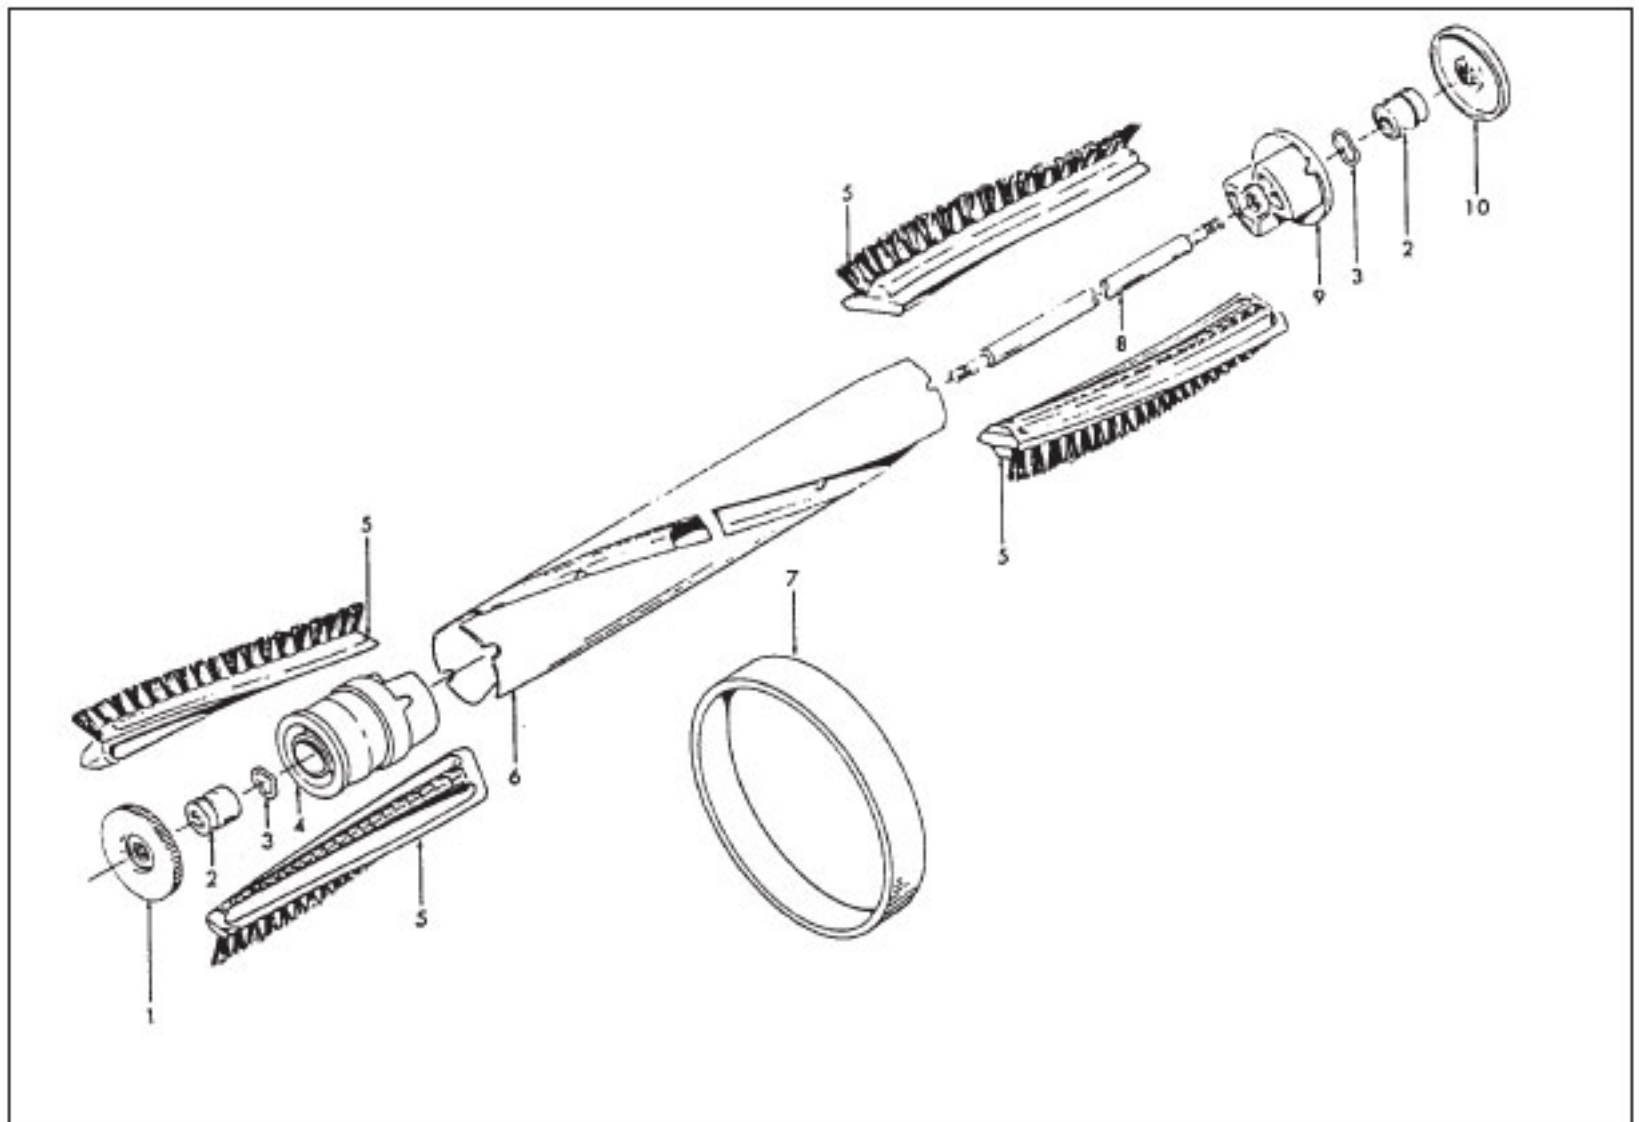

Original **HOOVER**
 CONCEPT ONE, TWO & POWERMAX

KEY	PART NO.	DESCRIPTION
	H-48414019	Agitator Ass'y Comp. - U3315-070, U3341-900, U3721-910, U3729-910
	H-48416009	Agaitator Ass'y Comp. - U3737-910, U3745-910
1	H-41435021	Thread Guard
2	H-43267002	Agitator Bearing Ass'y (2)
3	H-21347003	Conical Washer (2)
4	H-38537002	Agitator End Pulley
5	H-48445015	Agitator Brush (4)
	H-48445016	Agitator Brush (2) - U3315-070, U3341-900, U3721-910, U3729-910
6		(Not Available)
7	H-38528008	Agitator Belt
8	H-160070	Agitator Shaft
9	H-41435023	Agitator End
10	H-41435018	Thread Guard