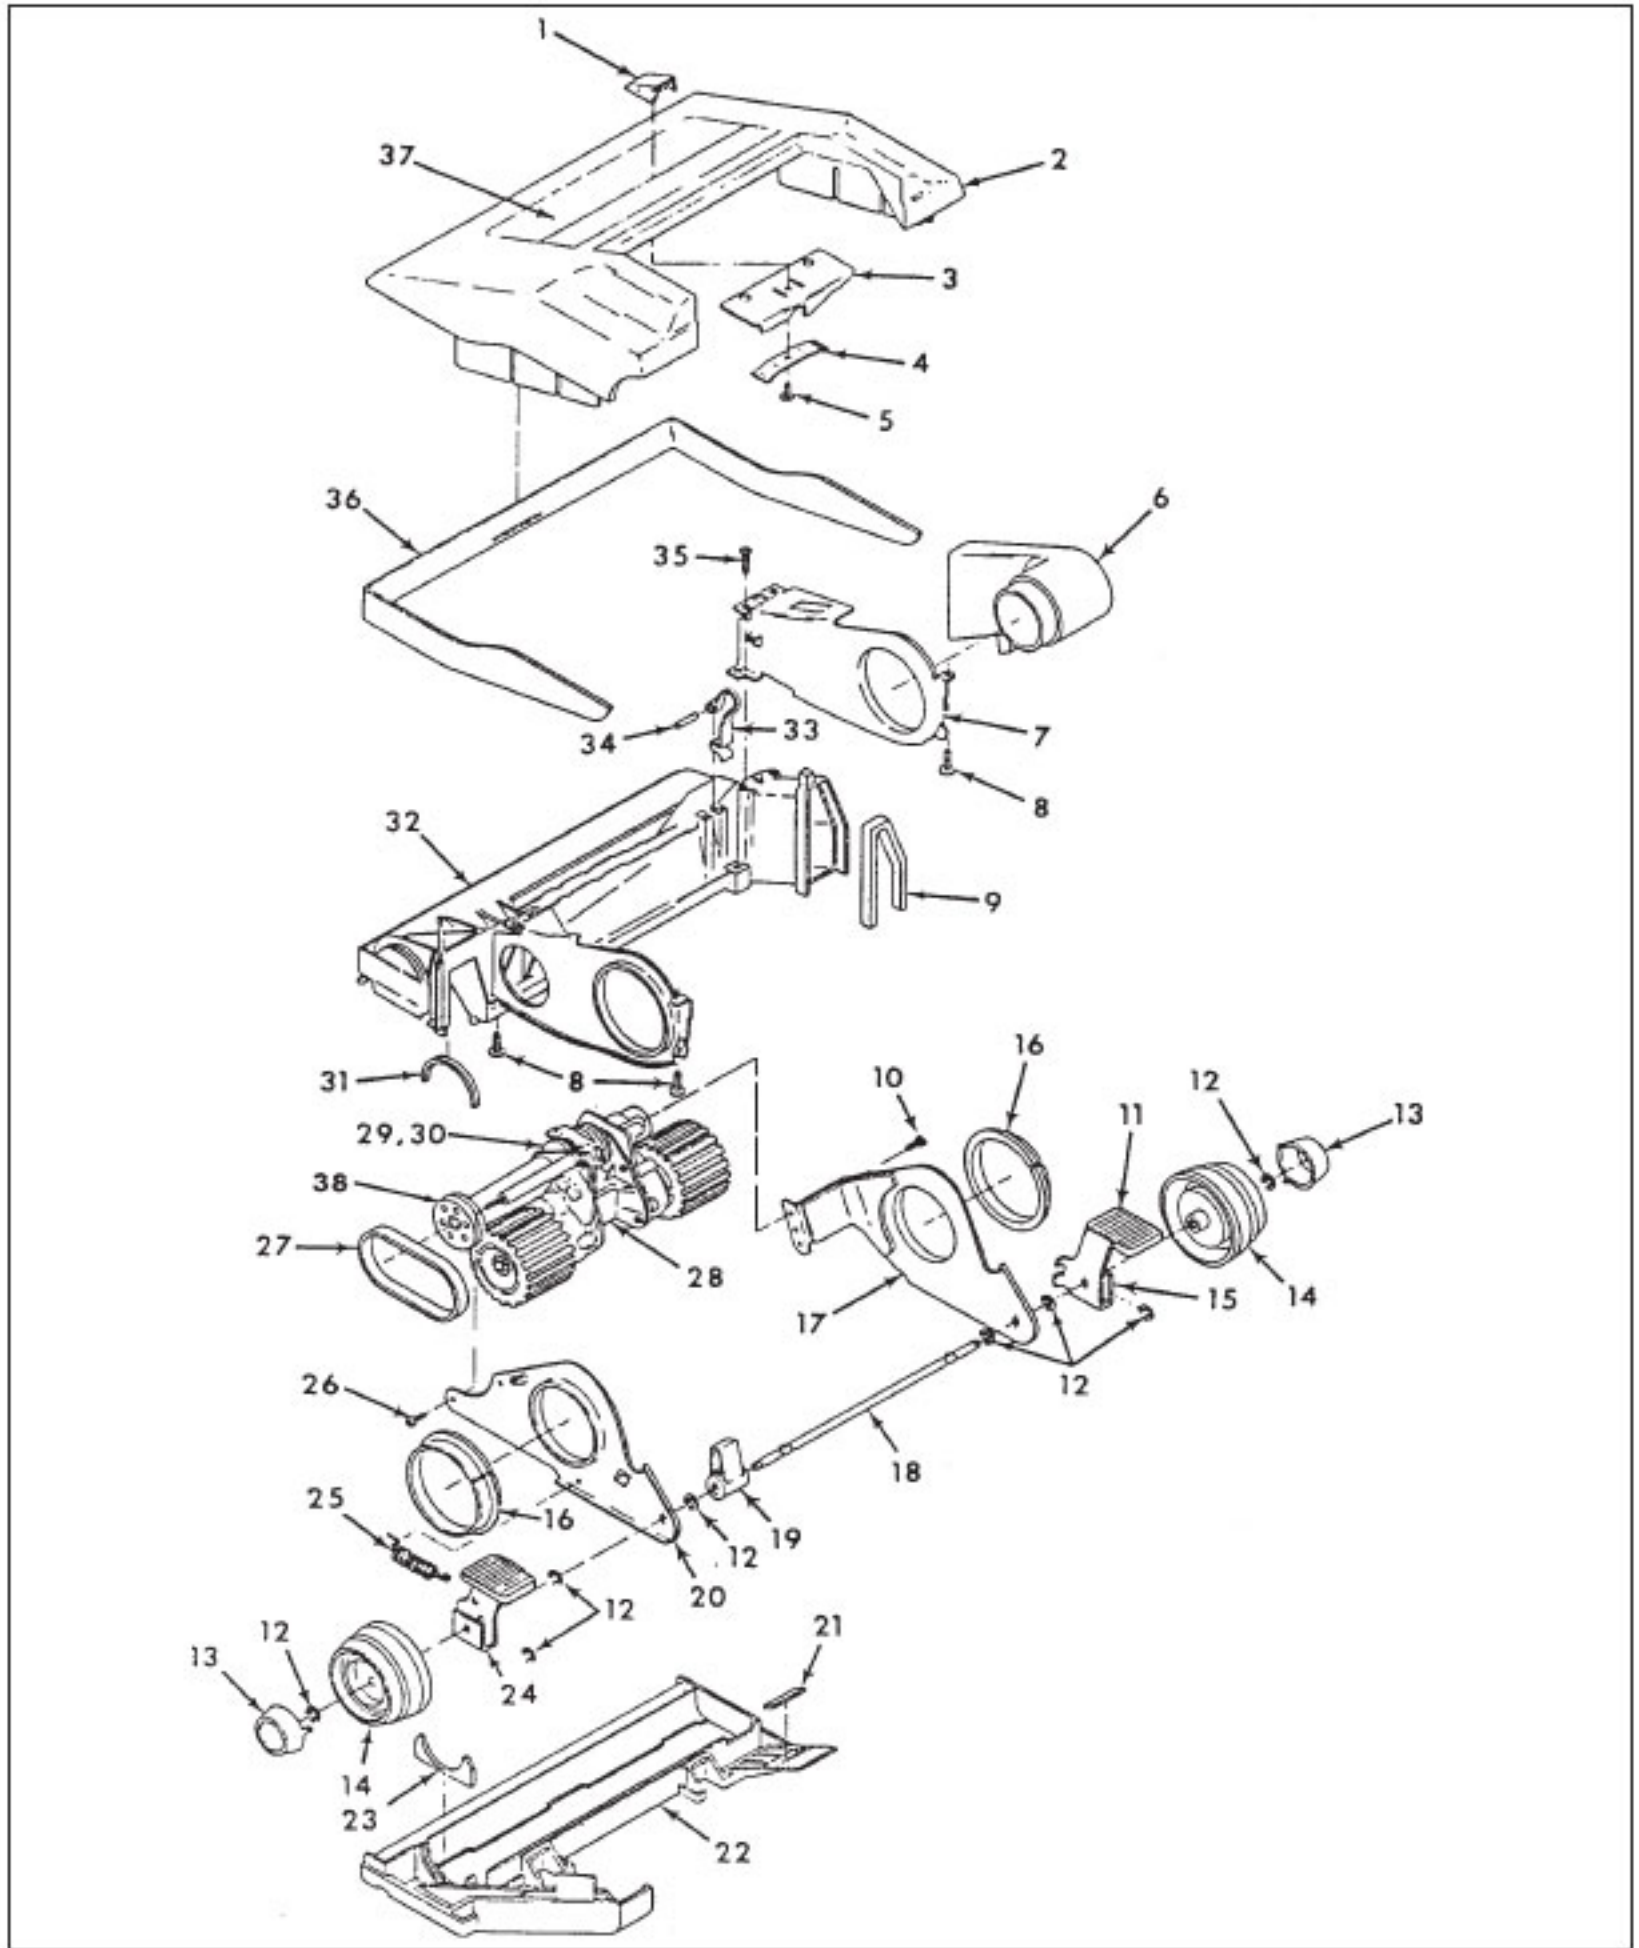

HOOVER Original

CONCEPT ONE

Models U3101, U3103, U3105, U3105-035, U3105-930, U3107, U3109, U3109-100, U3223-9, U3225, U3305, U3305-030, U3307, U3311

Original

HOOVER

CONCEPT ONE

**Models U3101, U3103, U3105, U3105-035, U3105-930, U3107, U3109,
U3109-100, U3223-9, U3225, U3305, U3305-030, U3307, U3311**