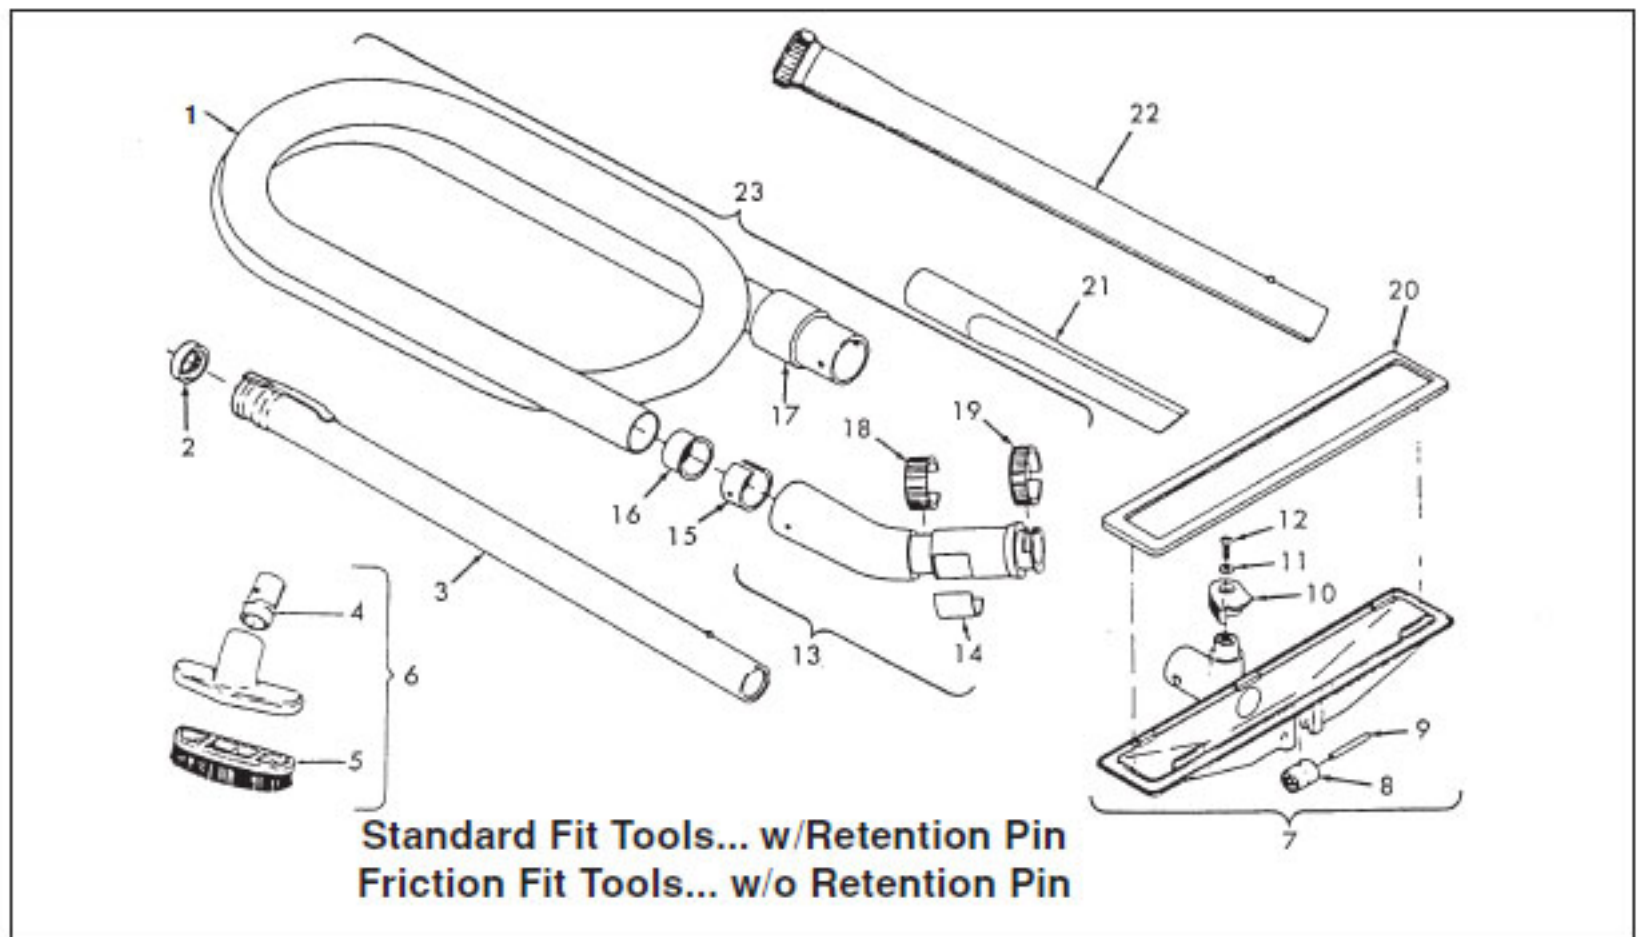

Original

HOOVER

CONCEPT

Cleaning Tools

Model U3903 (Standard), Model U3903-070 (Friction)

KEY	PART NO.	DESCRIPTION	KEY	PART NO.	DESCRIPTION
1	H-43431069	Hose Less Ends (Continuous Convolutions) - (Std. Fit Ends)	15	H-36116006	Hose Connector Collar (Use w/ Continuous Convolution Hose) - (Std. Fit Hose)
	H-43431182	Hose Only (Std. Fit Ends)		H-36171025	Hose Connector Collar (Use w/ Circular Ribbed Hose) - (Std. Fit Hose)
	H-38671001	Hose Less Ends (Circular Ribbed) - (Std. Fit Ends)	16	H-32156010	Hose Sleeve (Std. Fit Hose)
	H-38671025	Hose Less Ends (Circular Ribbed) - (Friction Fit Ends)	17	H-32288001	Hose Connector (Use w/ Continuous convolution Hose) - (Std. Fit)
2	H-12845 JM	Gasket		H-32288003	Hose Connector (Use w/Circular Ribbed Hose) - (Std. Fit)
3	H-13144	Ext. Tube (Aluminum) - (Std. Fit)	18	H-32288004	Hose Connector - AAP - (FrictionFit)
4	H-13149 JM	Nozzle Connector Tube (Use w/161852 JM)	19	H-36153008	Suction Control Ring - (Standard)
5	H-13254 BZ	Brush Back Comp. (Use w/161852 JM)	20	H-43548006	Latch Ring - (Standard)
6	H-161852 JM	Furniture Brush Comp. Multi-Purpose Brush (One Piece) - (Std. Fit)	21	H-38617018	Converter Seal
	H-43414017			H-38617023	Crevice Tool - (Std. Fit)
7	H-43482077	Converter - (Standard & Friction Fit)	22	H-43453043	Crevice Tool - (Friction Fit)
8	H-32761008	Wheel		H-38634074	Ext. Tube (Polystyrene) - (Std. Fit)
9	H-21155119	Roller Shaft			Ext. Tube (Polystyrene) - (Friction Fit)
10	H-38452054	Latch Lever	23	H-43434203	(Continuous Convolutions) (w/o Suction Regulator) - (Std. Fit)
11	H-31142012	Washer		H-43434209	Hose Comp. - Front Conversion (Circular Ribbed) (w/o Suction Regulator) - (Std. Fit)
12	H-17001	Screw		H-43434225	Hose Comp. - AAP - (Friction Fit)
13	H-43466042	Hose Connector Curved w/Rings - JM (Use w/Continuous Convolution Hose) - (Std. Fit)		H-43414071	Furniture Nozzle - (Std. Fit)
	H-43466055	Hose Connector Curved w/Ring (w/o Suction Regulator) (Use with Circular Ribbed Hose) - (Std. Fit)		H-38614026	Furniture Nozzle - (Friction Fit)
	H-39454053	Hose Connector Curved - AAP - (Hand Grip) - (Friction Fit)		H-43466040	Ext. Tube - Curved
14	H-51869006	Hose Connector Label		H-170110 --	Shag Rake
				H-43414129	Dusting Brush - (Friction Fit)
				H-43414135	Floor Brush - (Friction Fit)