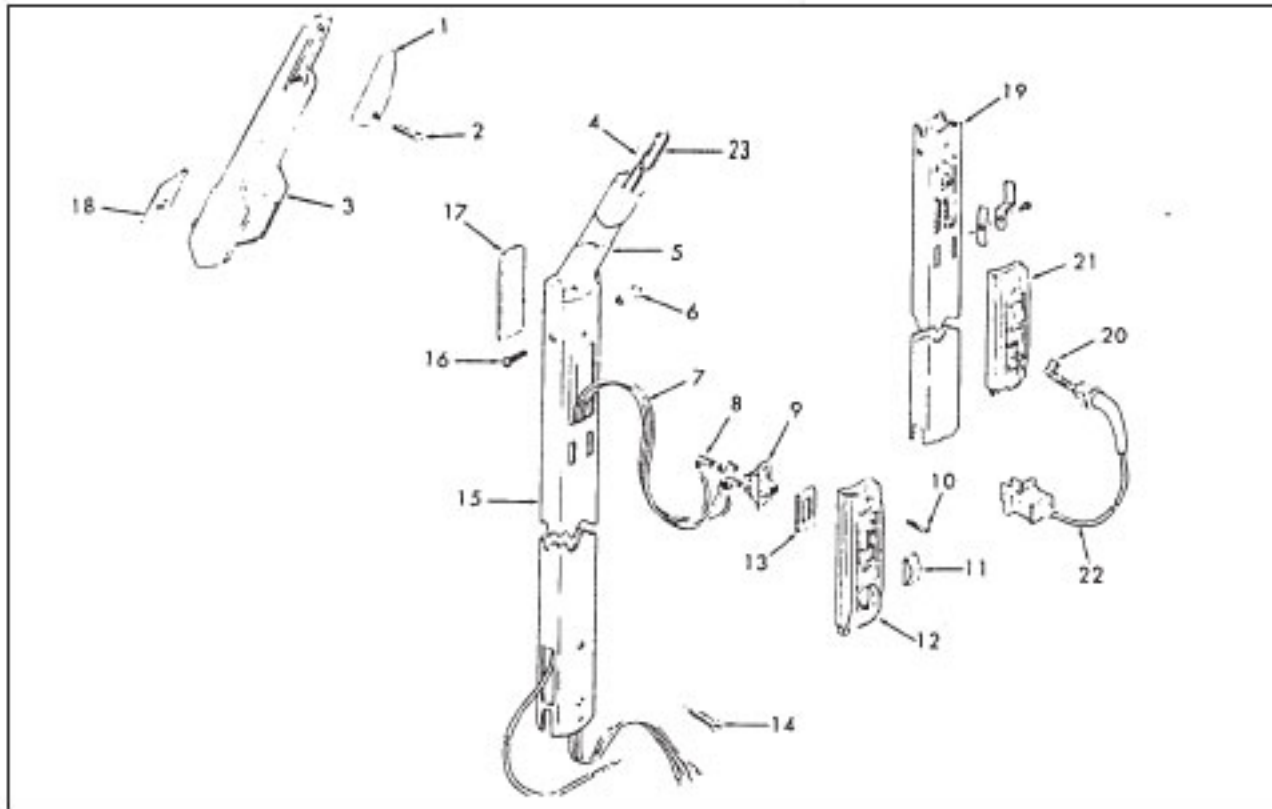

HOOVER Original

CONCEPT ONE

Models U3101, U3103, U3105, U3105-035, U3105-930, U3107, U3109, U3109-100, U3223-9, U3225, U3305, U3305-030, U3307, U3311

KEY	PART NO.	DESCRIPTION	KEY	PART NO.	DESCRIPTION
1	H-160092 KH	Handle Cap -U3101, U3223-9	15	H-48641048	Handle Tube - U3101, U3105, U3105-035, U3105-930, U3225, U3305, U3305-030
1	H-160092 LU	Handle Cap -U3103, U3109, U3311	15	H-39467005	Handle Tube - U3107
1	H-160092 JM	Handle Cap -U3105, U3105-035, U3107	15	H-39467008	Handle Tube - U3311
1	H-160092 JV	Handle Cap -U3105, U3105-035, U3105-930	16	H-18805	Screw - Special
1	H-160092 HR	Handle Cap -U3109-100	17	H-51639023	Handle Tube Nameplate - U3101
	H-160092 AG	Handle Cap		H-51639065	Handle Tube Nameplate - U33103, U3311
2	H-21575001	Screw	17	H-51639033	Handle Tube Nameplate - U3105, U3105-035, U3105-930, U3107
3	NLA	Handle Ass'y - U3101, U3223-9	17	H-51639057	Handle Tube Nameplate - U3225, U3305, U3305-030, U3307
3	NLA	Handle Ass'y - U3103, U3109, U3311	18	H-51638010	Handle Nameplate - U3101, U3223-9
3	NLA	Handle Ass'y - U3101, U3105, U3105-035, U3105-930, U3107, U3225, U3305, U3305-030, U3307	18	H-51638024	Handle Nameplate - U3103, U3109, U3311
3	H-48663135	Handle Ass'y - U3109-100	18	H-51638013	Handle Nameplate - U3105, U3105-035, U3105-930, U3107
4	H-43211004	Control Cable	18	H-51636018	Handle Nameplate - U3225, U3305, U3305-030, U3307
5	H-36957006	Handle Support - AG	18	H-51638041	Handle Nameplate - U3109-100
6	H-32258010	Nut - Special	19	H-48643115	Handle Tube - U3103, U3109
7	H-46514001	Lead Wire Ass'y	19	H-48643110	Handle Tube & Cord Release Ass'y U3223-9
7	H-46312014	Lead Wire Ass'y - U3109, U3109-100, U3223-9	19	H-48643116	Handle Tube & Cord Release Ass'y U3307
8	H-27666702	Terminal	19	H-48643147	Handle Tube & Cord Release Ass'y U3109-100
9	H-28179010	Switch	20	H-27666702	Terminal - U3103, U3109, U3109-100, U3223-9
9	H-281770 KD	Switch - U3109, U3223-9	21	H-37258058	Switch Cover - U3103, U3109
9	H-28177023	Switch - U3109-100	21	H-37258041	Switch Cover - U3223-9
10	H-21465314	Screw	21	H-37258059	Switch Cover - U3307
11	H-38421012	Switch Button	21	H-37258112	Switch Cover - U3109-100
12	H-37258035	Switch Cover - U3101	22	H-46383238	Attach. Cord - U3103, U3109, U3109-100, U3223-9, U3307
12	H-37258069	Switch Cover - U3105, U3105-035, U3105-930, U3107	23	H-160095 AY	Tension Wire
12	H-37258038	Switch Cover - U3311			
12	H-37258039	Switch Cover - U3225, U3305, U3305-030			
13	H-34138006	Switch Pad			
14	H-21563001	Screw