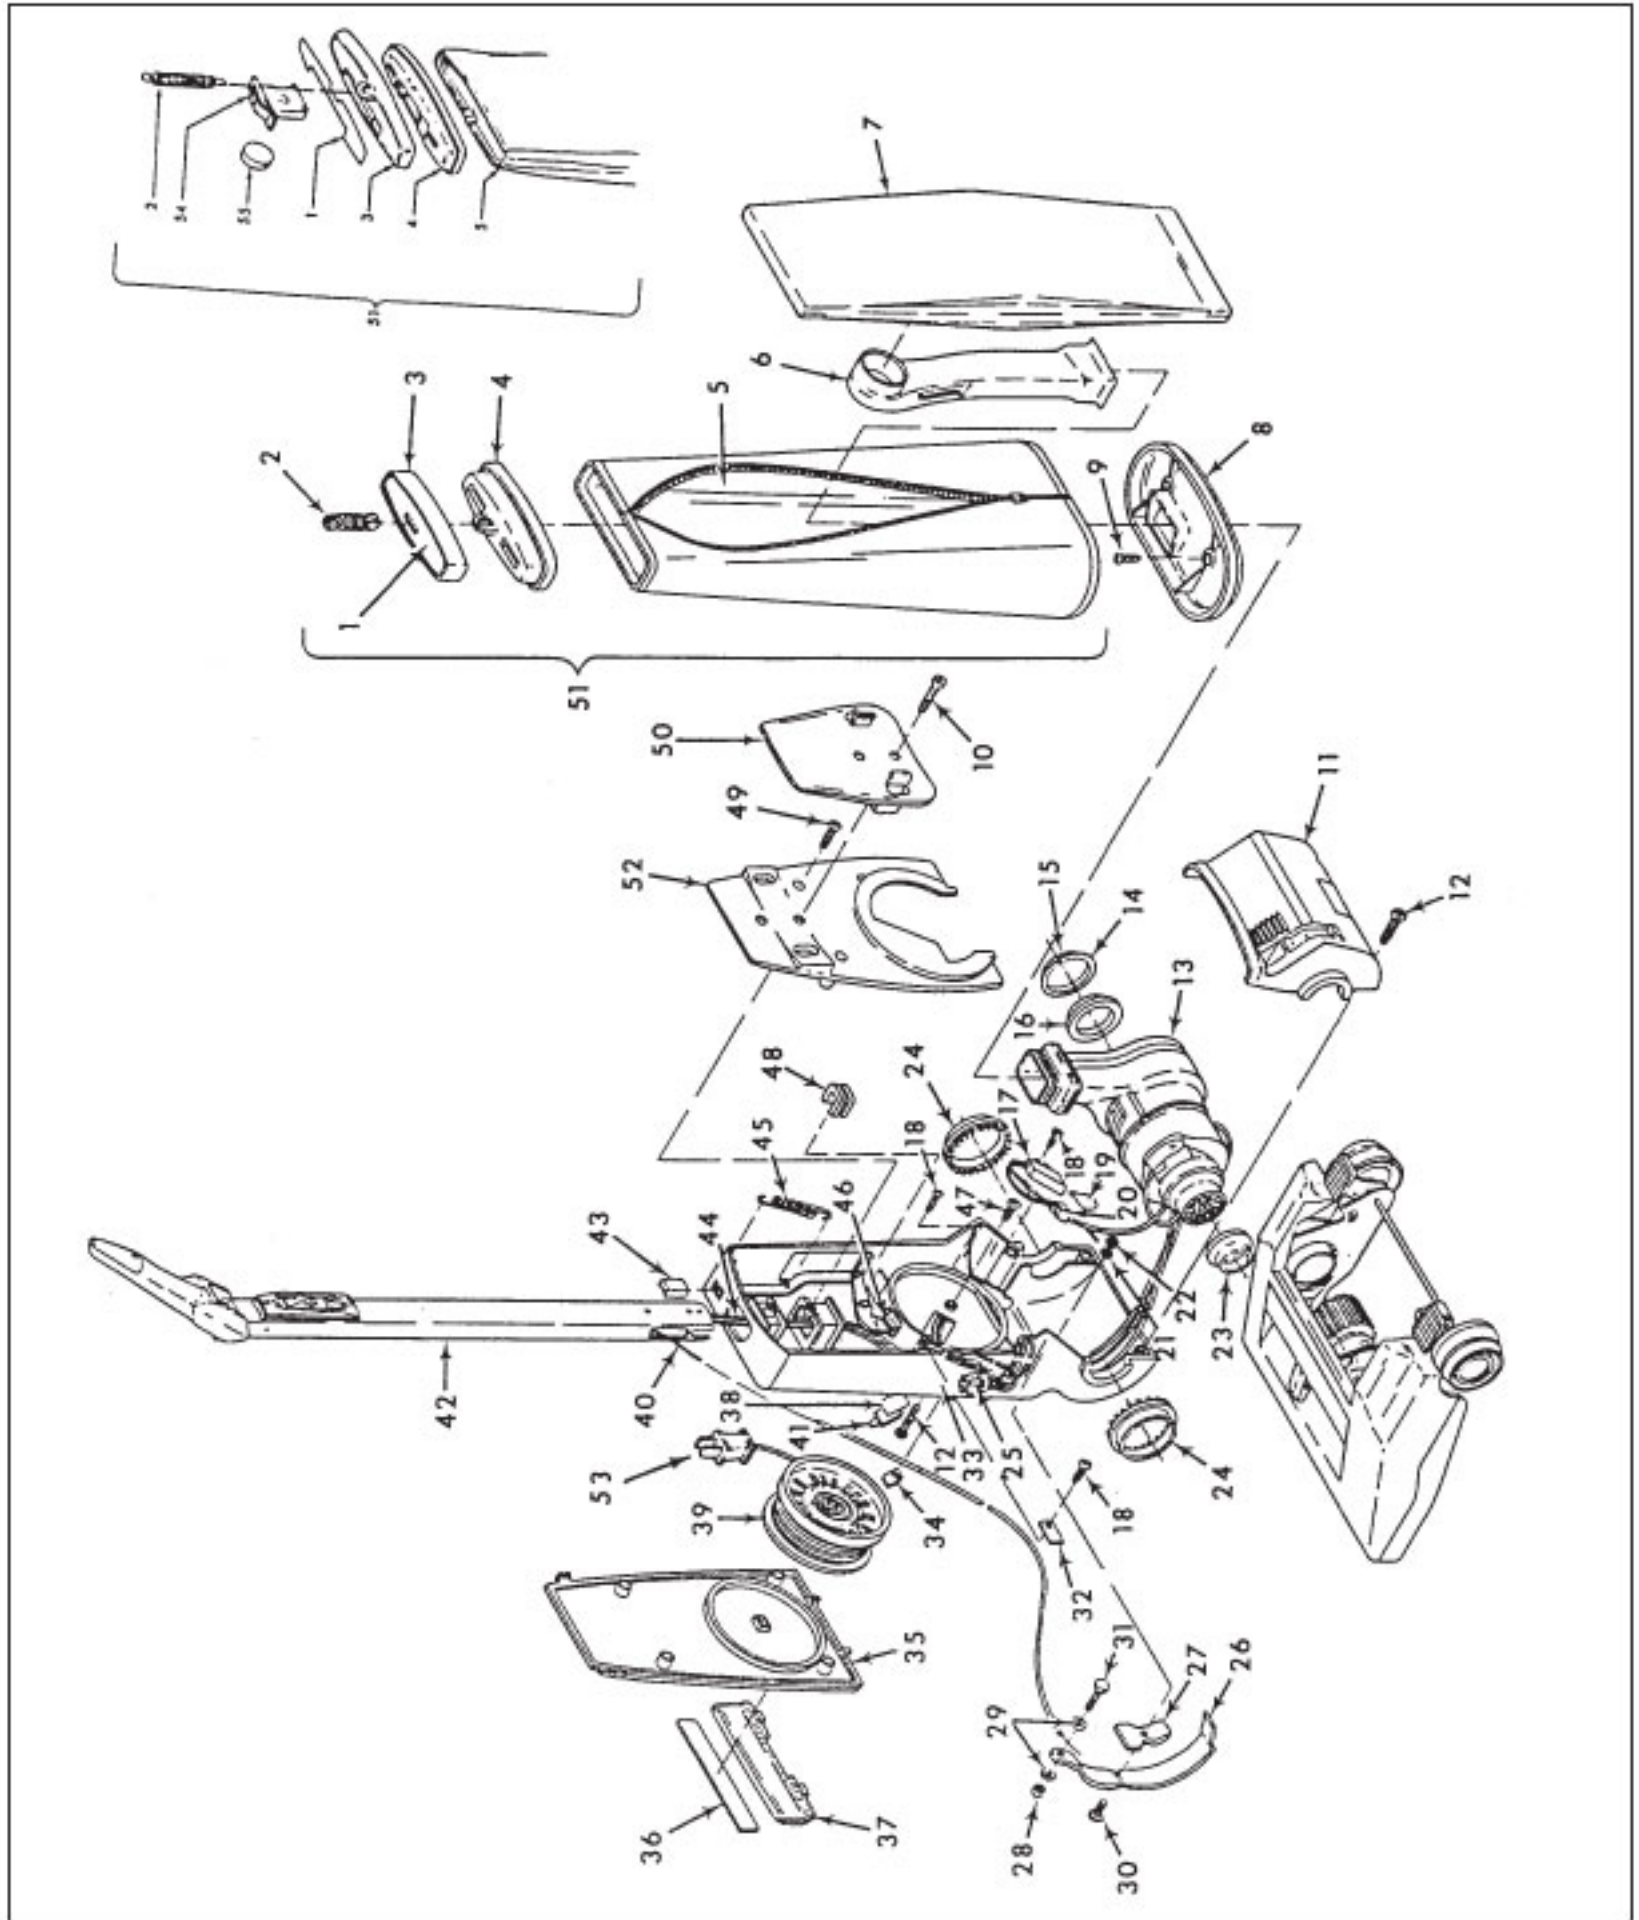

HOOVER Original

CONCEPT ONE

Models U3101, U3103, U3105, U3105-035, U3105-930, U3107, U3109, U3109-100, U3223-9, U3225, U3305, U3305-030, U3307, U3311