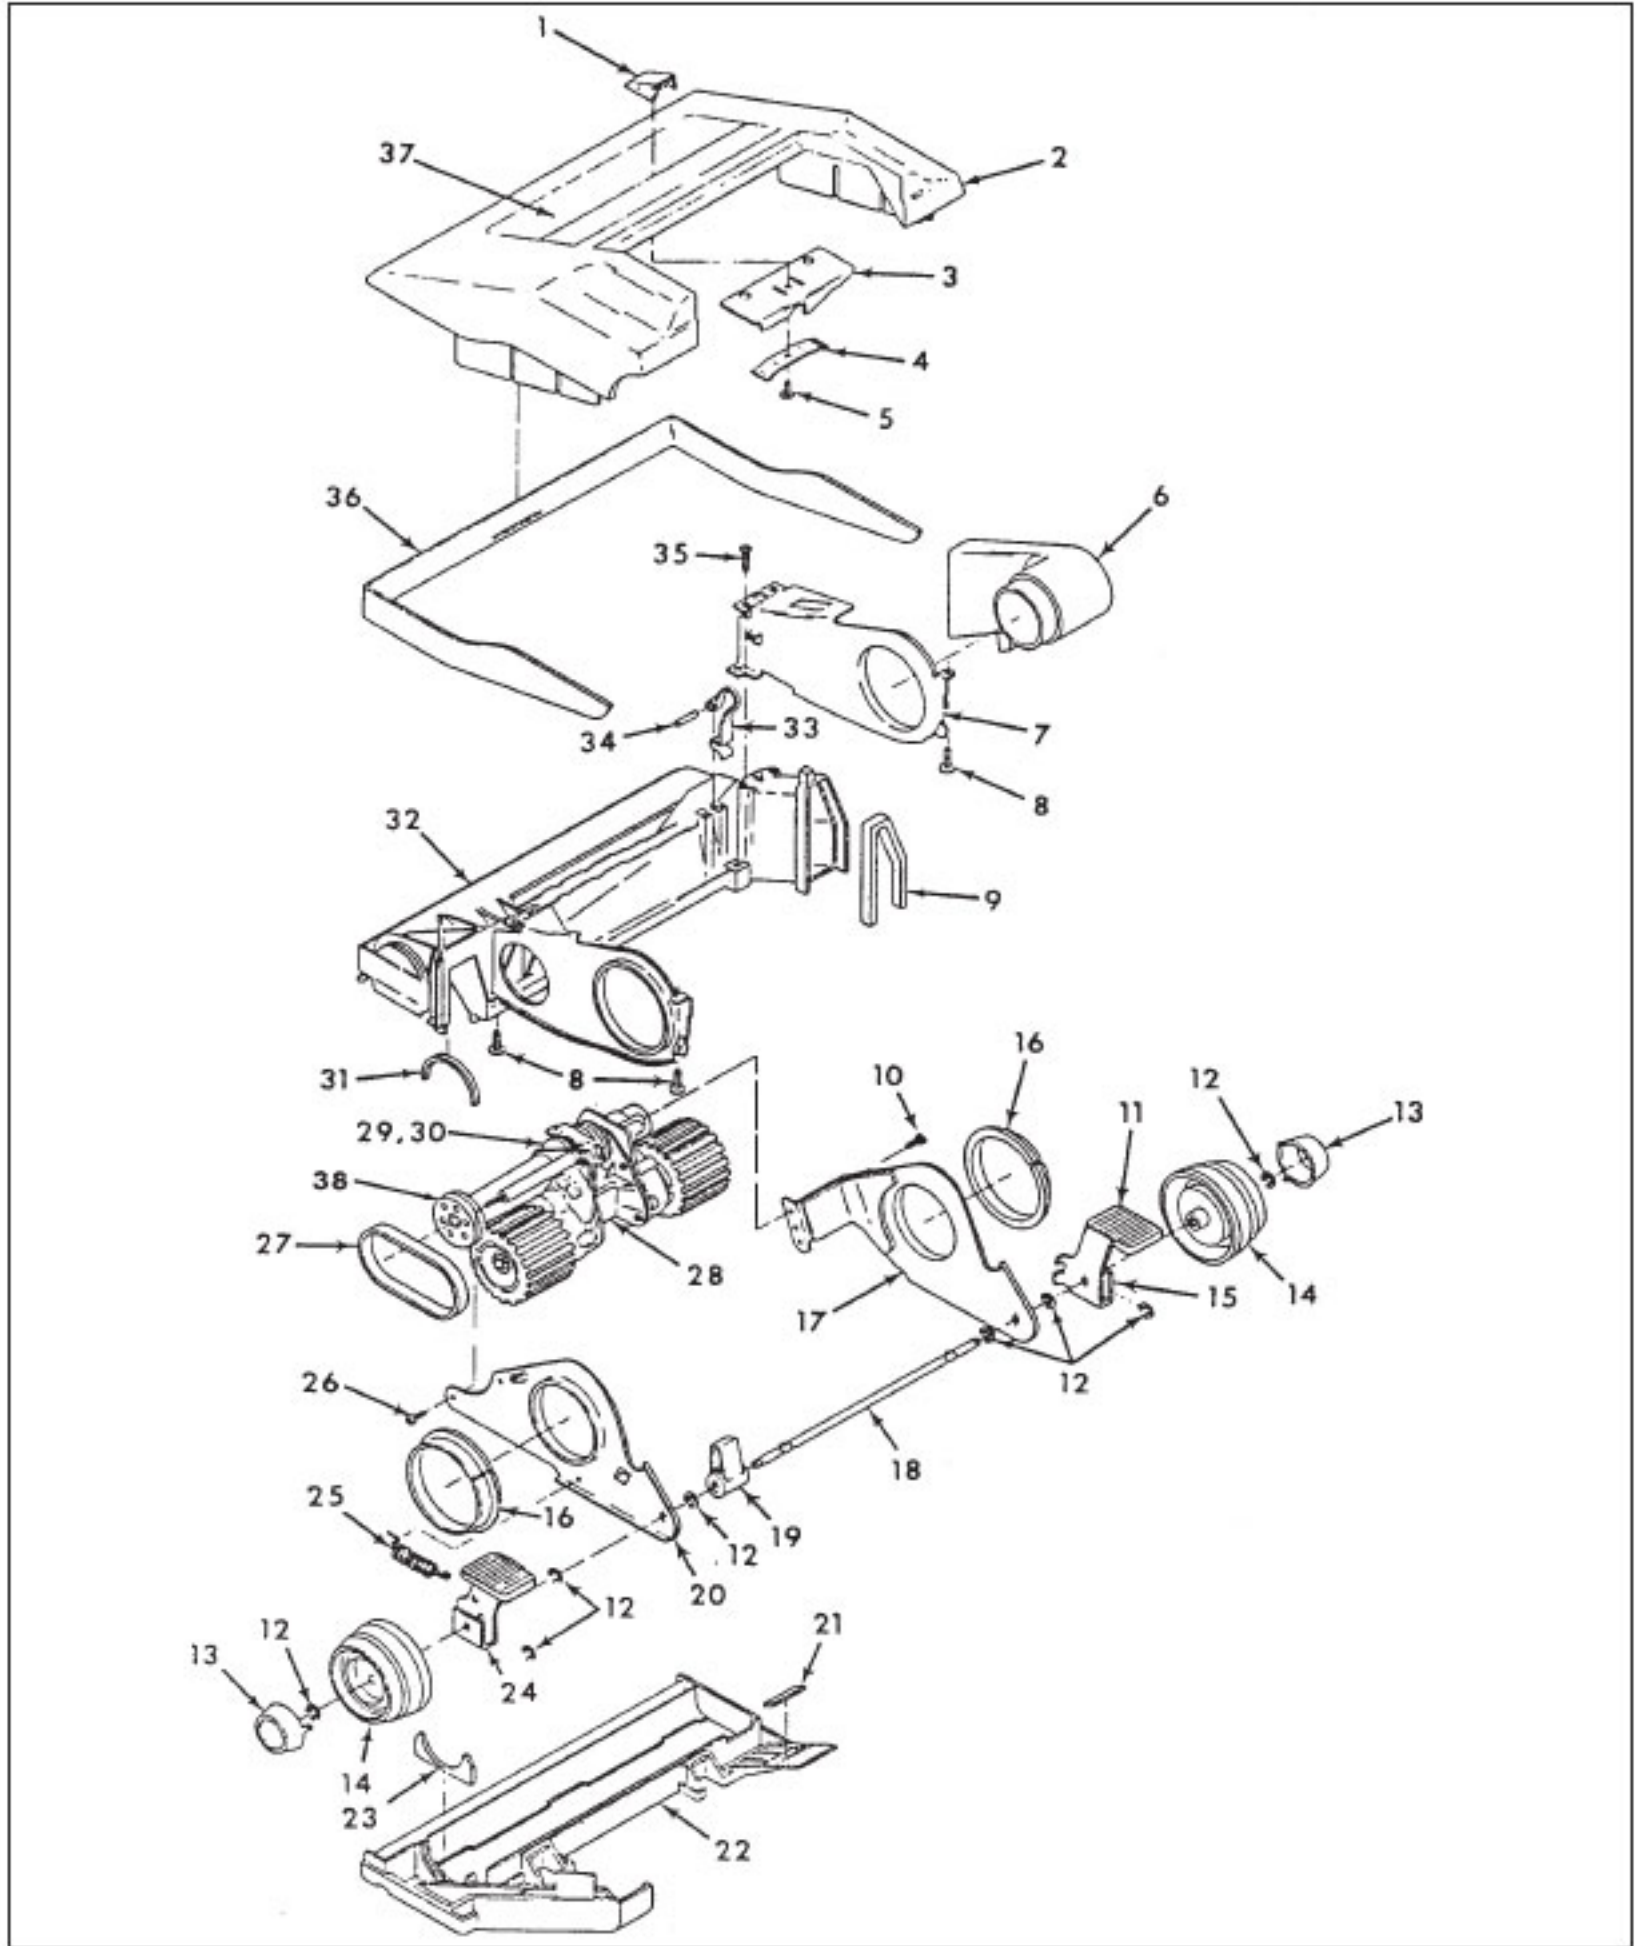

HOOVER Original

CONCEPT ONE

Models U3101, U3103, U3105, U3105-035, U3105-930, U3107, U3109, U3109-100, U3223-9, U3225, U3305, U3305-030, U3307, U3311

Original

HOOVER

CONCEPT ONE

**Models U3101, U3103, U3105, U3105-035, U3105-930, U3107, U3109,
U3109-100, U3223-9, U3225, U3305, U3305-030, U3307, U3311**

KEY	PART NO.	DESCRIPTION	KEY	PART NO.	DESCRIPTION
1	H-38421023 H-38421027	Nozzle Adj. Lever Nozzle Adj. Lever - U3101, U3103, U3109, U3223-9	24	H-38452070	Handle Release Lever - L.H. (Plastic) - U3103, U3109, U3311
	H-38421026	Nozzle Adj. Lever - U3105, U3105-035, U3105-930, U3107		H-43131027	Handle Release Lever - L.H. (Metal) - U3105, U3105-035, U3107
	H-38421028 H-38421029	Nozzle Adj. Lever - U3311 Nozzle Adj. Lever - U3225, U3305, U3305-030		H-43131028	Handle Release Lever - L.H. (Metal) - U3225, U3305
	H-38421036 H-38421038	Nozzle Adj. Lever - U3307 Nozzle Adj. Lever - U3109-100		H-38452071	Handle Release Lever - L.H. (Plastic) - AG
2	H-37253037 H-37253114	Hood Hood - U3101, U3105, U3105-035, U3105-930, U3107, U3223-9	25	H-161513	Spring (2)
	H-37253116	Hood - U3307		H-38335014	Spring (2) - U3109-100
	H-37253133 H-37253166	Hood - U3225, U3305, U3305-030 Hood - U3103, U3109, U3109-100, U3311	26	H-16295	Screw
3	H-38563015	Cam	27	H-160147	Belt
4	H-34751002	Detent Spring	28	H-43124009	Power Drive Unit
5	H-21447015	Screw	29	H-163699	Retaining Ring
6	H-38656023	Air Duct	30	H-31142014	Roller
7	H-35476005	Agitator Housing Bracket - R.H.	31	H-12173	Seal
8	H-21447014	Screw	32	H-42246064	Agitator Housing Ass'y
9	H-34123003	Duct Seal	33	H-34788001	Agitator Clip
10	H-16295	Screw	34	H-31522016	Agitator Clip Pin
11	H-38426024 H-38426030 H-38426030	Foot Pad - U3101, U3223-9 Foot Pad - U3103, U3223-9 Foot Pad - U3103, U3105, U3105-035, U3107, U3109, U3311	35	H-21447003	Screw
	H-38426028 H-13730	Foot Pad - U3225, U3305 Lock Ring (Use 8 on Models w/ Metal Handle Rel. Levers; Use 4 on Models w/Plastic Handle Rel. Levers)	36	H-36235020 H-36235028	Furniture Guard - U3103 Furniture Guard - U3105, U3105-035, U3105-930, U3107
12				H-36235021	Furniture Guard - AG - U3101, U3103, U3109, U3223-9, U3225, U3305, U3305-030, U3307, U3311
13	H-37911076 H-37912009 H-169242	Wheel Cover - U3101, U3223-9 Wheel Cover - U3103, U3109, U3311 Wheel Cover - U3105, U3105-035, U3105-930, U3107, U3225, U3305, U3305-030	37	H-36235030 H-52115113 H-51831001 H-52115117	Furniture Guard - U3109-100 Hood Nameplate - U3101 Hood Nameplate - U3103 Hood Nameplate - U3105, U3105-035, U3105-930, U3107
	H-37912001 H-37912009	Wheel Cover - U3307 Wheel Cover - U3109-100		H-52115146 H-52115116	Hood Nameplate - U3109, U3311 Hood Nameplate - U3223-9, U3225, U3305, U3305-030, U3307
14	H-38522017 H-38522018	Rear Wheel - AG Rear Wheel - U3103, U3109, U3311	38	H-52115153 H-38537001	Hood Nameplate - U3109-100 Drive Pulley
15	H-38452059	Handle Release Lever - R.H. (Plastic) - AG - U3103, U3109, U3311			
	H-43131019	Handle Release Lever - R.H. (Metal) - U3225, U3305			
	H-36131018 U3109-100	Spring Retainer (Use on U3109, Models w/o Handle Rel. Lever - R.H.)			
16	H-32155004	Pivot Bearing			
17	H-41967002	Frame Ass'y - RH.			
18	H-32547002	Rear Axle			
19	H-38452048	Handle Release			
20	H-35476011	Frame - L.H.			
21	H-34112003	Bottom Plate Duct Seal			
22	H-42245039	Bottom Plate Ass'y			
23	H-38781006	Agitator Pulley Seal			

PACKAGING MATERIAL

H-56511041	Owner Manual - U3103
H-56511061	Owner Manual
H-56511247	Owner Manual - U3307
H-58366047	Carton - Common - Concept w/PD
H-58366045	Carton - U3223-9
H-58366044	Front, Top & Bottom Support - U3225
H-58219007	Front, Top & Bottom Support
H-58385012	Tool Carton & End Support

ITEMS NOT ILLUSTRATED