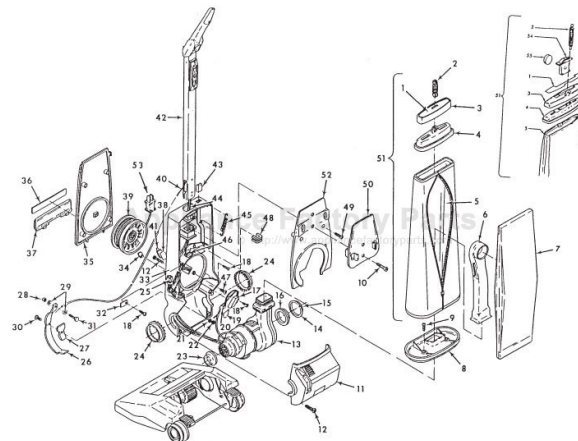

[Find Your HOOVER Vacuum Cleaner Parts - Select From 1456 Models](#)

----- Manual continues below part list -----