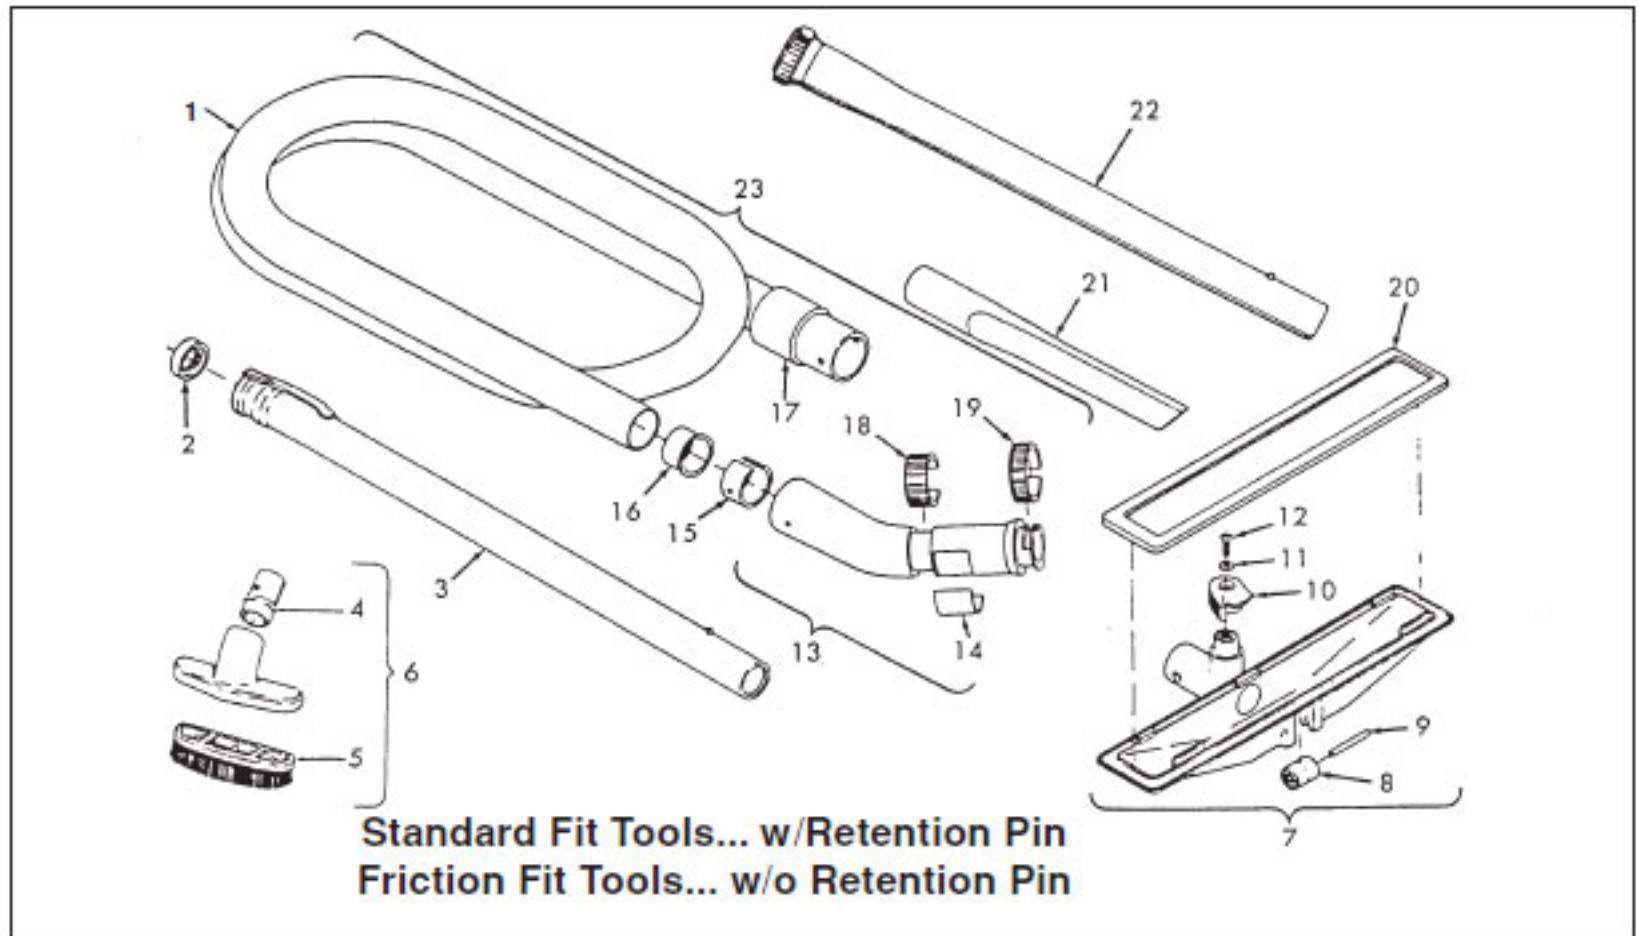

Original

HOOVER

CONCEPT

Cleaning Tools

Model U3903 (Standard), Model U3903-070 (Friction)

Standard Fit Tools... w/Retention Pin
Friction Fit Tools... w/o Retention Pin

KEY	PART NO.	DESCRIPTION	KEY	PART NO.	DESCRIPTION
1	H-43431069	Hose Less Ends (Continuous Convolutions) - (Std. Fit Ends)	15	H-36116006	Hose Connector Collar (Use w/ Continuous Convolution Hose) - (Std. Fit. Hose)
	H-43431182	Hose Only (Std. Fit Ends)		H-36171025	Hose Connector Collar (Use w/ Circular Ribbed Hose) - (Std. Fit Hose)
	H-38671001	Hose Less Ends (Circular Ribbed) - (Std. Fit Ends)	16	H-32156010	Hose Sleeve (Std. Fit Hose)
	H-38671025	Hose Less Ends (Circular Ribbed) - (Friction Fit Ends)	17	H-32288001	Hose Connector (Use w/ Continuous convolution Hose) - (Std. Fit)
2	H-12845 JM	Gasket		H-32288003	Hose Connector (Use w/Circular Ribbed Hose) - (Std. Fit)
3	H-13144	Ext. Tube (Aluminum) - (Std. Fit)	18	H-32288004	Hose Connector - AAP - (FrictionFit)
4	H-13149 JM	Nozzle Connector Tube (Use w/161852 JM)	19	H-38711006	Suction Control Ring - (Standard)
5	H-13254 BZ	Brush Back Comp. (Use w/161852 JM)	20	H-36153008	Latch Ring - (Standard)
6	H-161852 JM	Furniture Brush Comp.	21	H-43548006	Converter Seal
	H-43414017	Multi-Purpose Brush (One Piece) - (Std. Fit)	22	H-38617018	Crevice Tool - (Std. Fit)
7	H-43482077	Converter - (Standard & Friction Fit)		H-38617023	Crevice Tool - (Friction Fit)
8	H-32761008	Wheel	23	H-43453043	Ext. Tube (Polystyrene) - (Std. Fit)
9	H-21155119	Roller Shaft		H-38634074	Ext. Tube (Polystyrene) - (Friction Fit)
10	H-38452054	Latch Lever		H-43434203	(Continuous Convolutions) (w/o Suction Regulator) - (Std. Fit)
11	H-31142012	Washer		H-43434209	Hose Comp. - Front Conversion (Circular Ribbed) (w/o Suction Regulator) - (Std. Fit)
12	H-17001	Screw		H-43434225	Hose Comp. - AAP - (Friction Fit)
13	H-43466042	Hose Connector Curved w/Rings - JM (Use w/Continuous Convolution Hose) - (Std. Fit)		H-43414071	Furniture Nozzle - (Std. Fit)
	H-43466055	Hose Connector Curved w/Ring (w/o Suction Regulator) (Use with Circular Ribbed Hose) - (Std. Fit)		H-38614026	Furniture Nozzle - (Friction Fit)
	H-39454053	Hose Connector Curved - AAP - (Hand Grip) - (Friction Fit)		H-43466040	Ext. Tube - Curved
14	H-51869006	Hose Connector Label		H-170110 --	Shag Rake
				H-43414129	Dusting Brush - (Friction Fit)
				H-43414135	Floor Brush - (Friction Fit)