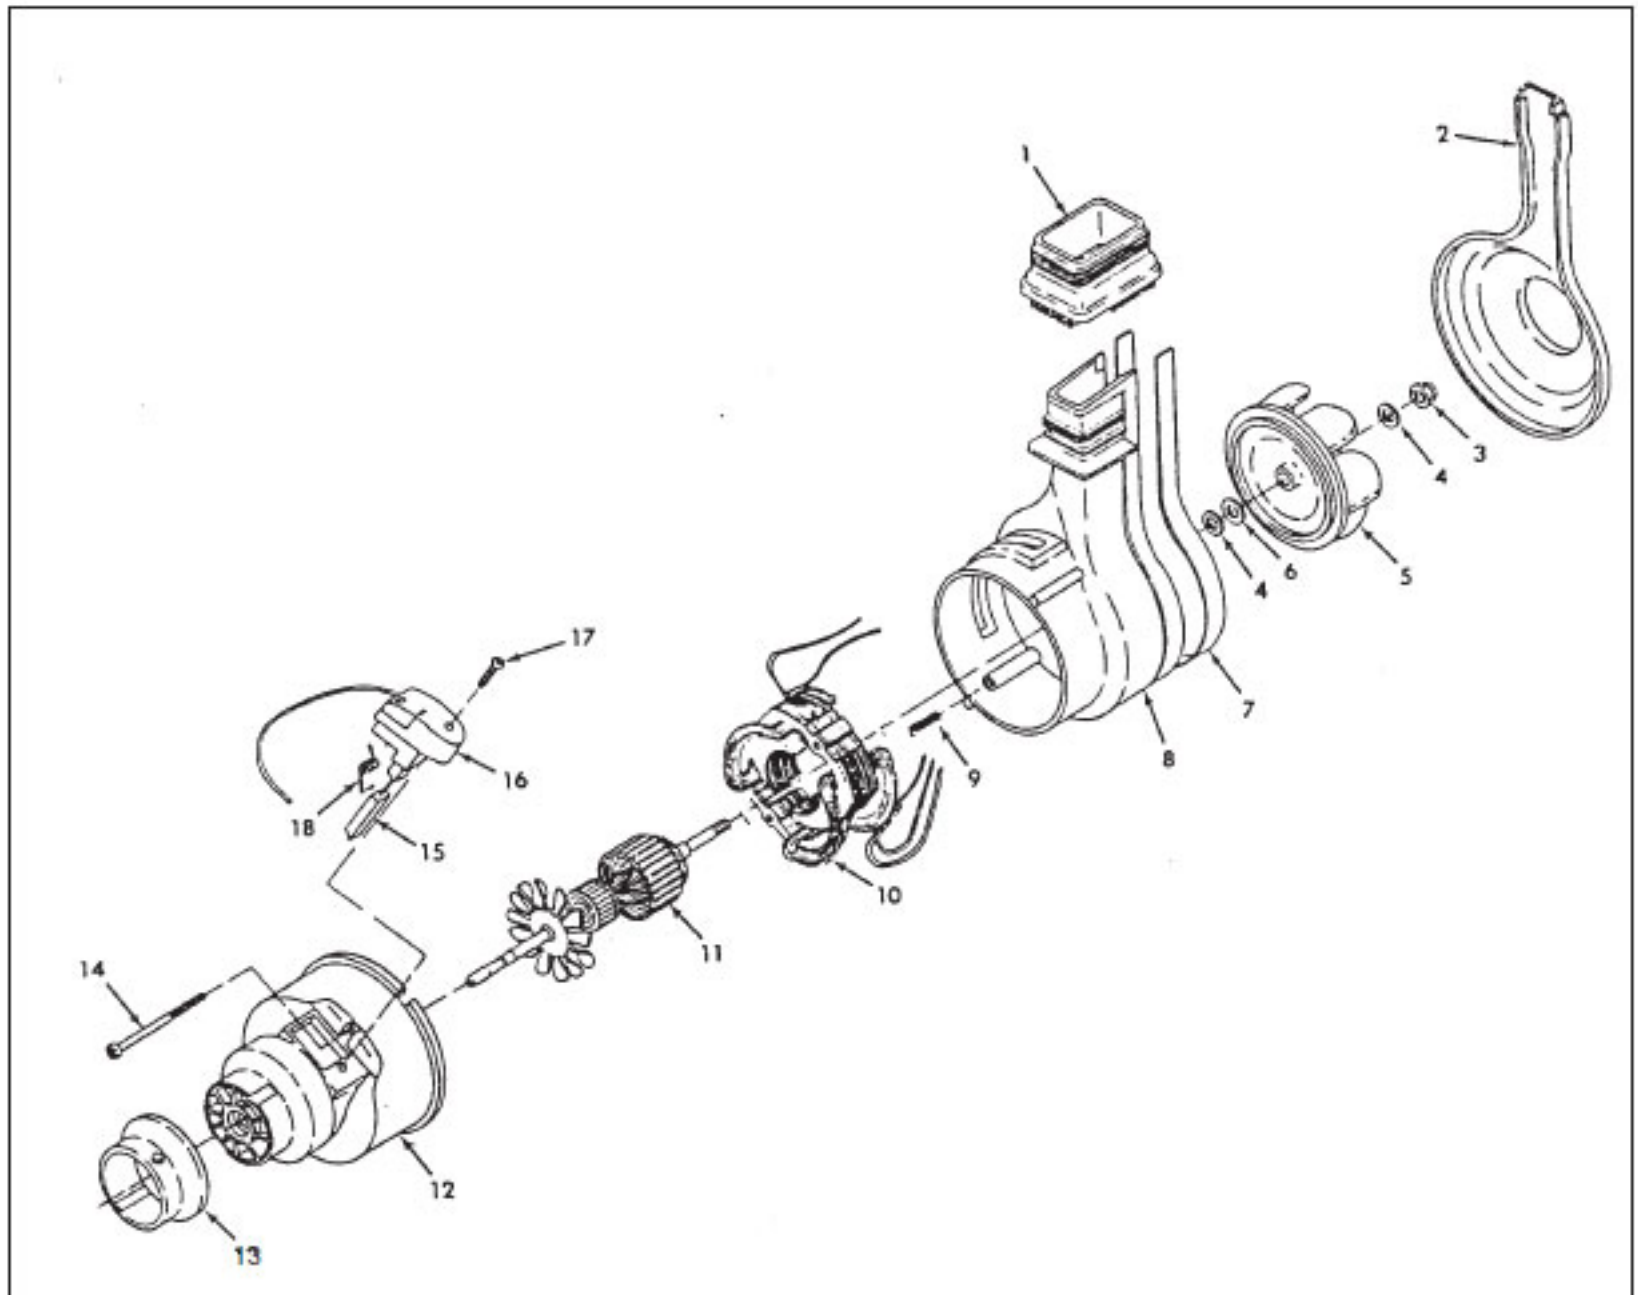

Original

HOOVER

CONCEPT ONE

Models U3101, U3103, U3105, U3105-035, U3105-930, U3107,
U3109, U3109-100, U3223-9, U3225, U3305, U3305-030,
U3307, U3311, U4201, U4203, U4205, U4209, U4219

KEY	PART NO.	DESCRIPTION
1	H-38785002	Seal
2	H-43588003	Fan Cover Ass'y
3	H-33426001	Nut
4	H-166563	Washer (2)
5	H-38755003	Fan
6	H-166563	Washer - Heat Insulation
7	H-54821001	Tape
8	H-43588001	Fan Chamber Ass'y
9	H-12854	Spring
10	H-45317007	Field Ass'y Comp.
	H-45312032	Field Ass'y Comp. - U3109, U3109-100, U3223-9
	H-45317026	Field Ass'y Comp. - U4219
11	H-44765065	Armature Ass'y Comp.
	H-44765210	Armature Ass'y Comp. - U4219
	H-44765213	Armature Ass'y Comp. - U3109-100

KEY	PART NO.	DESCRIPTION
12	H-42193004	Motor Housing Ass'y
13	H-32162003	Motor Mount
14	H-21479573	Screw
15	H-167681	Brush & Terminal Ass'y
	H-47315010	Brush & Terminal Ass'y - U3109-100, U4219
16	H-168457	Brush Carrier Ass'y
	H-47318008	Brush Carrier Ass'y - U3109-100, U4219
17	H-21479302	Screw
18	H-38353004	Spring
	H-43576024	Motor Ass'y Comp. - U3109, U3223-9 (1-Speed)
	H-43576038	Motor Ass'y Comp. (2-Speed)
	H-43576068	Motor Ass'y Comp. - U4219
	H-43576084	Motor Ass'y Comp. - U3109-100