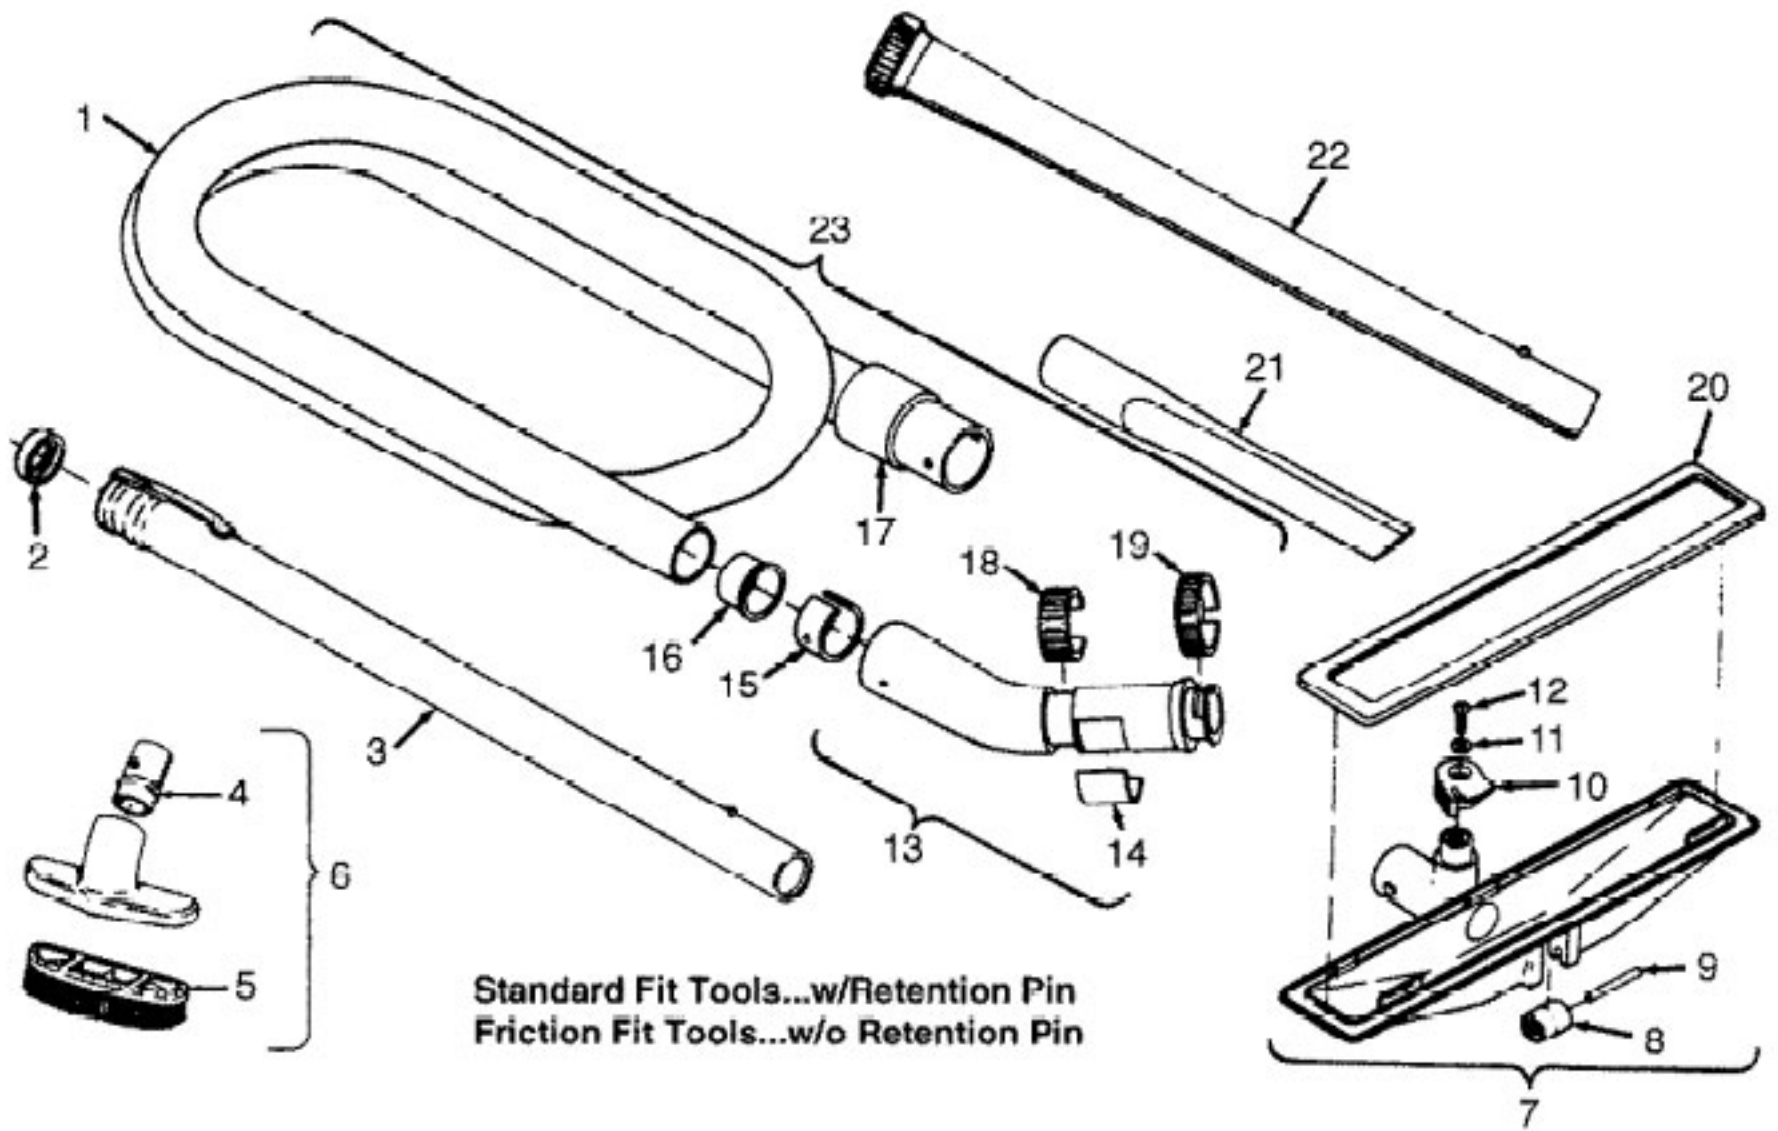

Standard Fit Tools...w/Retention Pin
Friction Fit Tools...w/o Retention Pin

Item	Part Number	Part Description	Alt Part	Series	Qty
1	38671001	HOSE LESS ENDS MOLDE			1
	43431069	HOSE ONLY-U4901-U490	43434203		1
	43434203	HOSE ASSEM COMP - AA			1
	38671030	HOSE LESS ENDS-AAP			1
2	12845JM-	GASKET	38784087		1
	43453027	EXTENSION TUBE ASSEM			1
3	013149JM	NOZZLE CONNECTOR TUB			1
4	013254BZ	BRUSH BACK	43414016		1
5	161852JM	FURNITURE BRUSH-S305	43414016		1
	43414016	FURNITURE BRUSH-AG			1
6	43482077	CONVERTER ASSEM COMP			1
7	32761008	WHEEL-U3101/3 U4201/			1
8	21155119	ROLLER SHAFT			1
9	38452054	LATCH LEVER U3101/3			1
10	31142012	WASHER			1
11	017001FW	SCREW			1
12	39454059	HAND GRIP			1
	43466055	HOSE CONNECTOR CURVE			1
	43466068	HOSE GRIP W/SC-AG-S1			1
13	51869006	HOSE CONN LABEL-U490			1
14	36171025	HOSE CONNECTOR COLLA			1
	36116006	HOSE CONNECTOR COLLA			1
15	32156010	HOSE SLEEVE - BZ			1
16	32288007	HOSE CONNECTOR-SHORT			1
	32288003	HOSE CONNECTOR-BMH-J			1
	32288004	HOSE CONNECTOR-AAP-U			1
17	38711014	SUCTION CONTROL RING			1
18	36153009	LATCH RING-AG-S3273			1
19	43548006	CONVERTER SEAL ASSY			1
20	38617024	CREVICE TOOL - AG			1
	38617017	CREVICE TOOL-AG -S32			1
21	3863801P	EXTENSION TUBE-AG-PO			1
	38634078	EXTENSION TUBE-AG			1
22	38614029	FURNITURE NOZZLE-AG			1
	43414057	FURNITURE NOZZLE-AG-			1
	43414135	FLOOR BRUSH-AAP-FRIC	43414142		1
	43414145	DUSTING BRUSH			1
	170110-	SHAG VAC RAKE			1
	43434203	HOSE ASSEM COMP - AA			1
	43434209	HOSE ASSM COMP-MLD-J			1
	43434225	HOSE ASSEMBLY COMP-F			1
	43466040	HOSE TUBE ASSEM. - A			1