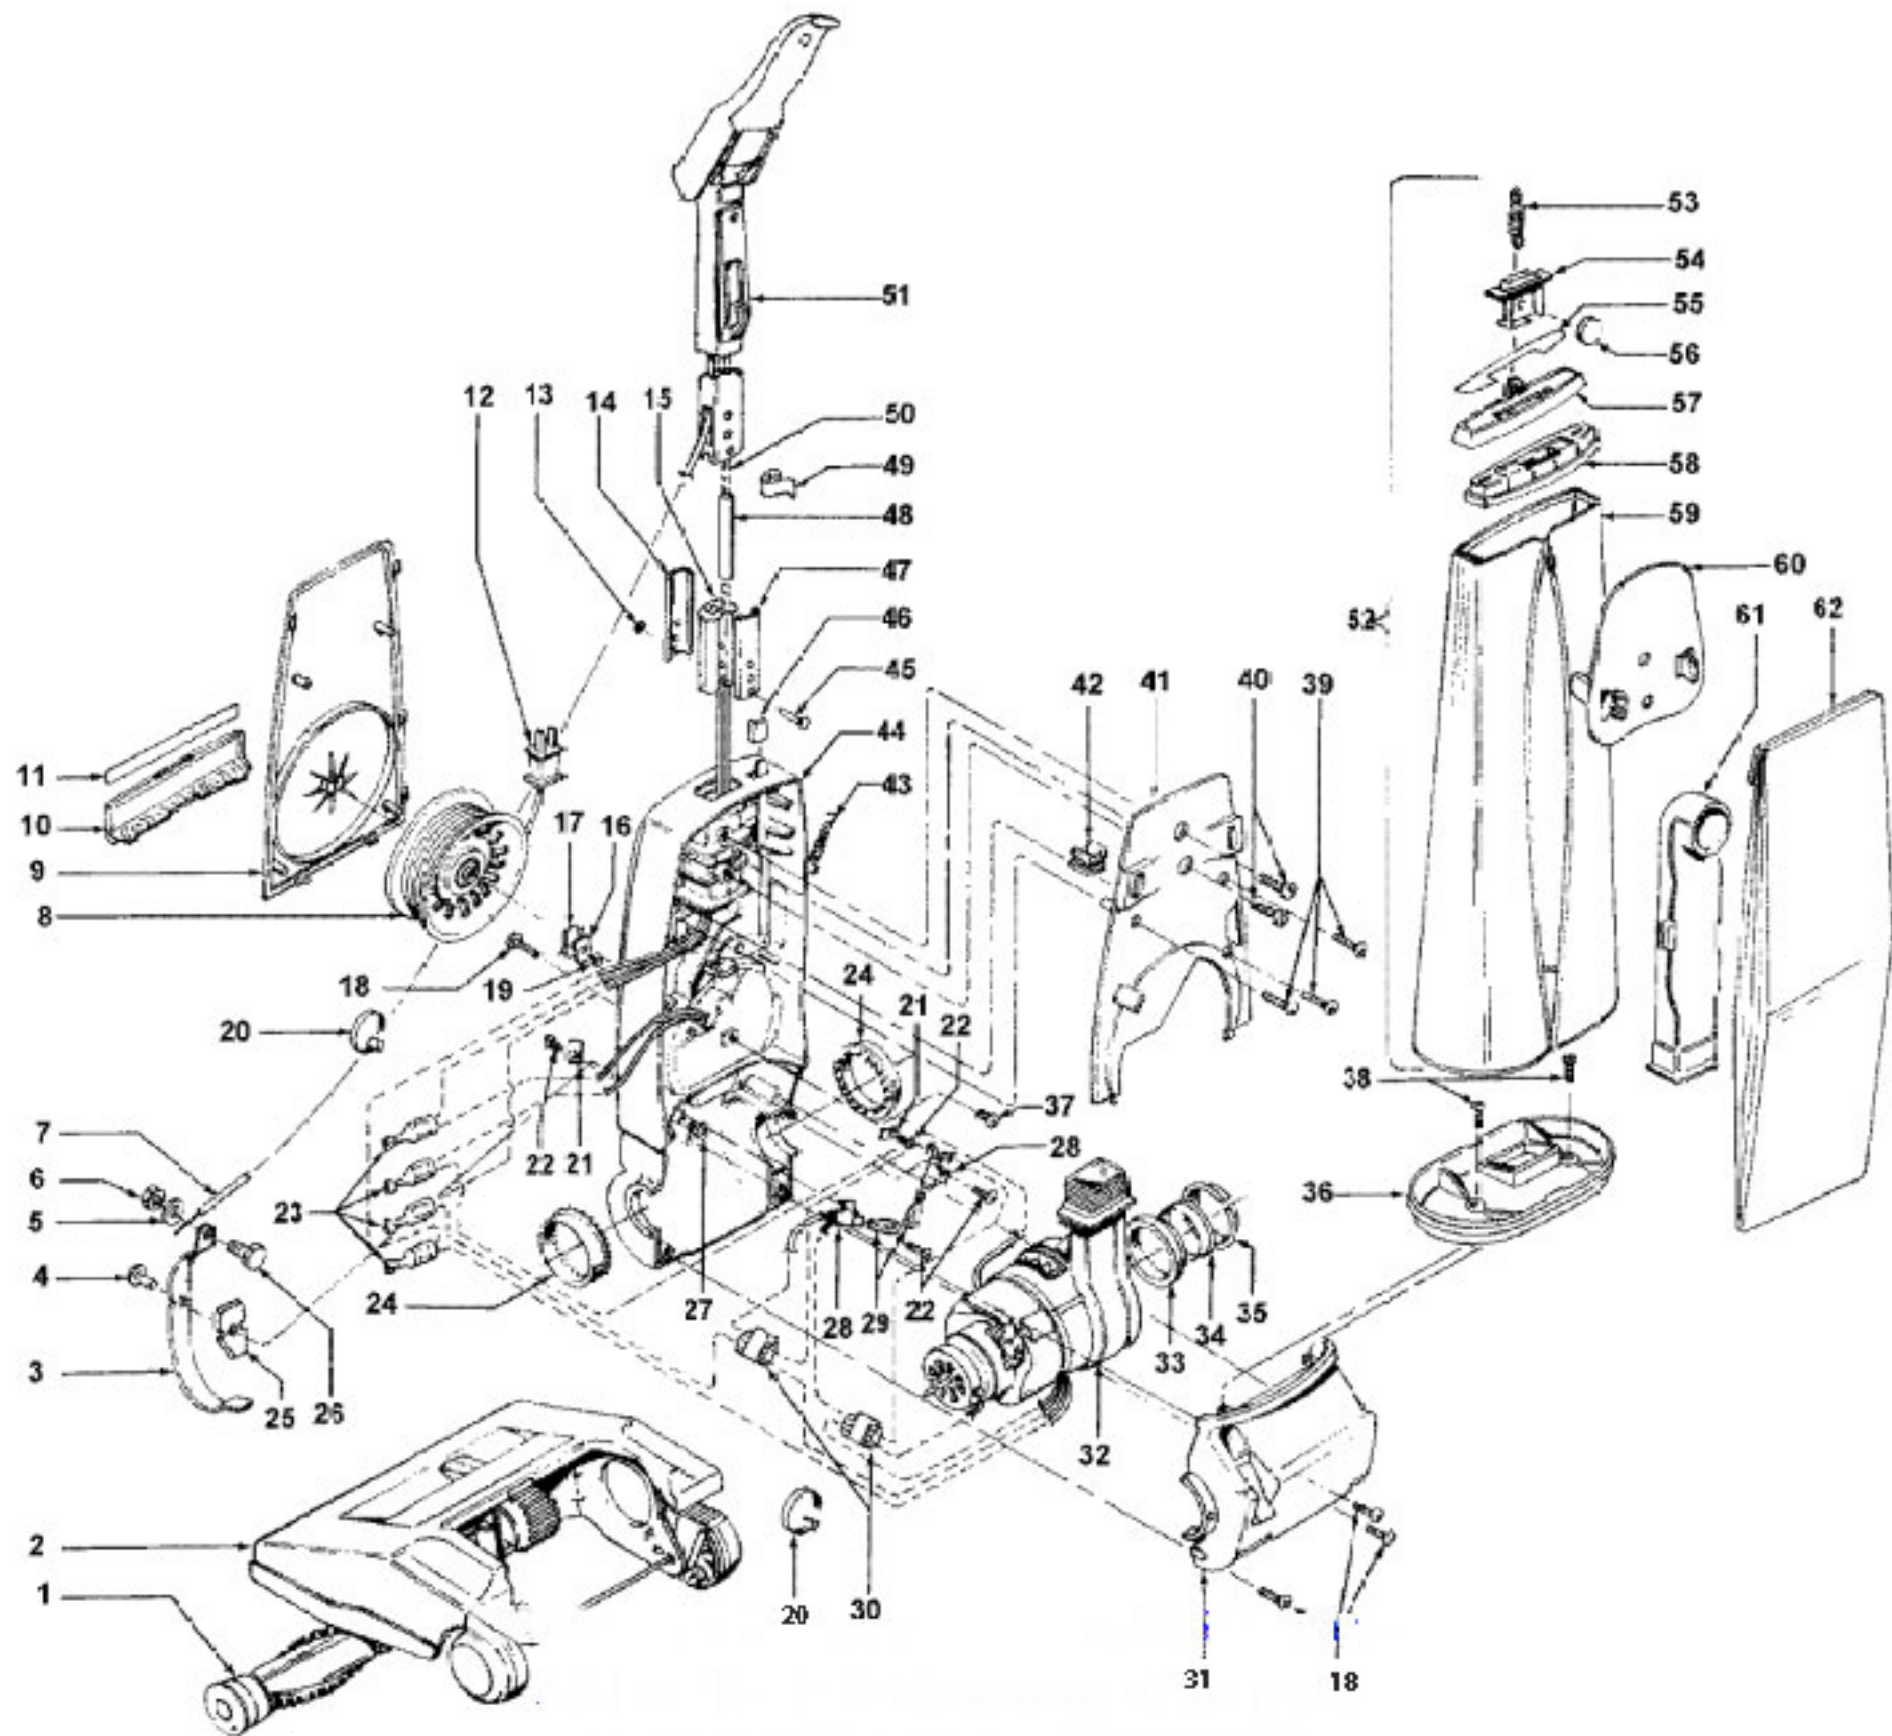

Item	Part Number	Part Description	Alt Part	Series	Qty
1	48416009	AGITATOR ASSM COMP-U			1
2	W10124350	NOT REQUIRED PART OR SEE NOTE			1
3	43143096	ACUTATOR BAR ASSEM-U			1
4	160079AW	NUT			1
5	160059-	WASHER 1170			1
6	21641623	NUT			1
7	66661203	CONTROL CABLE TUBE-A			1
8	46831106	CORD REEL ASSEMBLY -			1
9	42253064	FRONT COVER ASSM-HR-			1
	42253061	FRONT COVER ASSM-MR-			1
10	39383024	LENS-KC			1
11	52115133	FRT COVER NAMEPLATE			1
12	0M100206	ATTACHMENT CORD-HANK	46383302		1
13	168278AY	WASHER			1
14	35152008	HNDL MTG BRCKT-FT HA			1
15	36913016	HDL INSULATOR SUPP-U			1
16	34165004	BRUSH BLOCK INS-U310			1
17	47348045	BRUSH BLOCK ASSY U31			1
18	21447013	SCREW			4
19	018858-	RIVET			1
20	27479307	CABLE TIE			2
21	34124011	RETAINER			1
22	21447003	SCREW			4
23	012227-	TERMINALS-0513			4
24	38511002	PIVOT BEARING-U3101/			2
25	38511027	PIVOT BEARING - AG -			1
26	160058-	BOLT 1170			1
27	019555-	WASHER-PD TRANS			1
28	47176001	LAMP SOCKET ASSY U31			2
29	27313101	LAMP			2
30	27617103	CONNECTOR			2
31	37195072	MOTOR COVER - AAK -			1
	37195071	MOTOR COVER - MR - U			1
32	43576074	MOTOR ASSEMBLY - U33			1
33	32175011	MOTOR MOUNT-U3101/3			1
34	32156007	SEAL RING			1
35	32155006	MOUNT RING - U3101/3			1
36	36425008	JACKET BOTTOM			1
37	21447072	SCREW			1
38	21447012	SCREW	21447215		2
39	21447020	SCREW			3
40	21563001	SCREW			2
41	37257125	REAR HOUSING COVER-J			1
42	36218007	FERRULE-BZ			1
43	38333006	TENSION SPRING			1
44	42253135	FRONT HOUSING ASSEM			1
	42253163	FRONT HOUSING ASSM-A			1