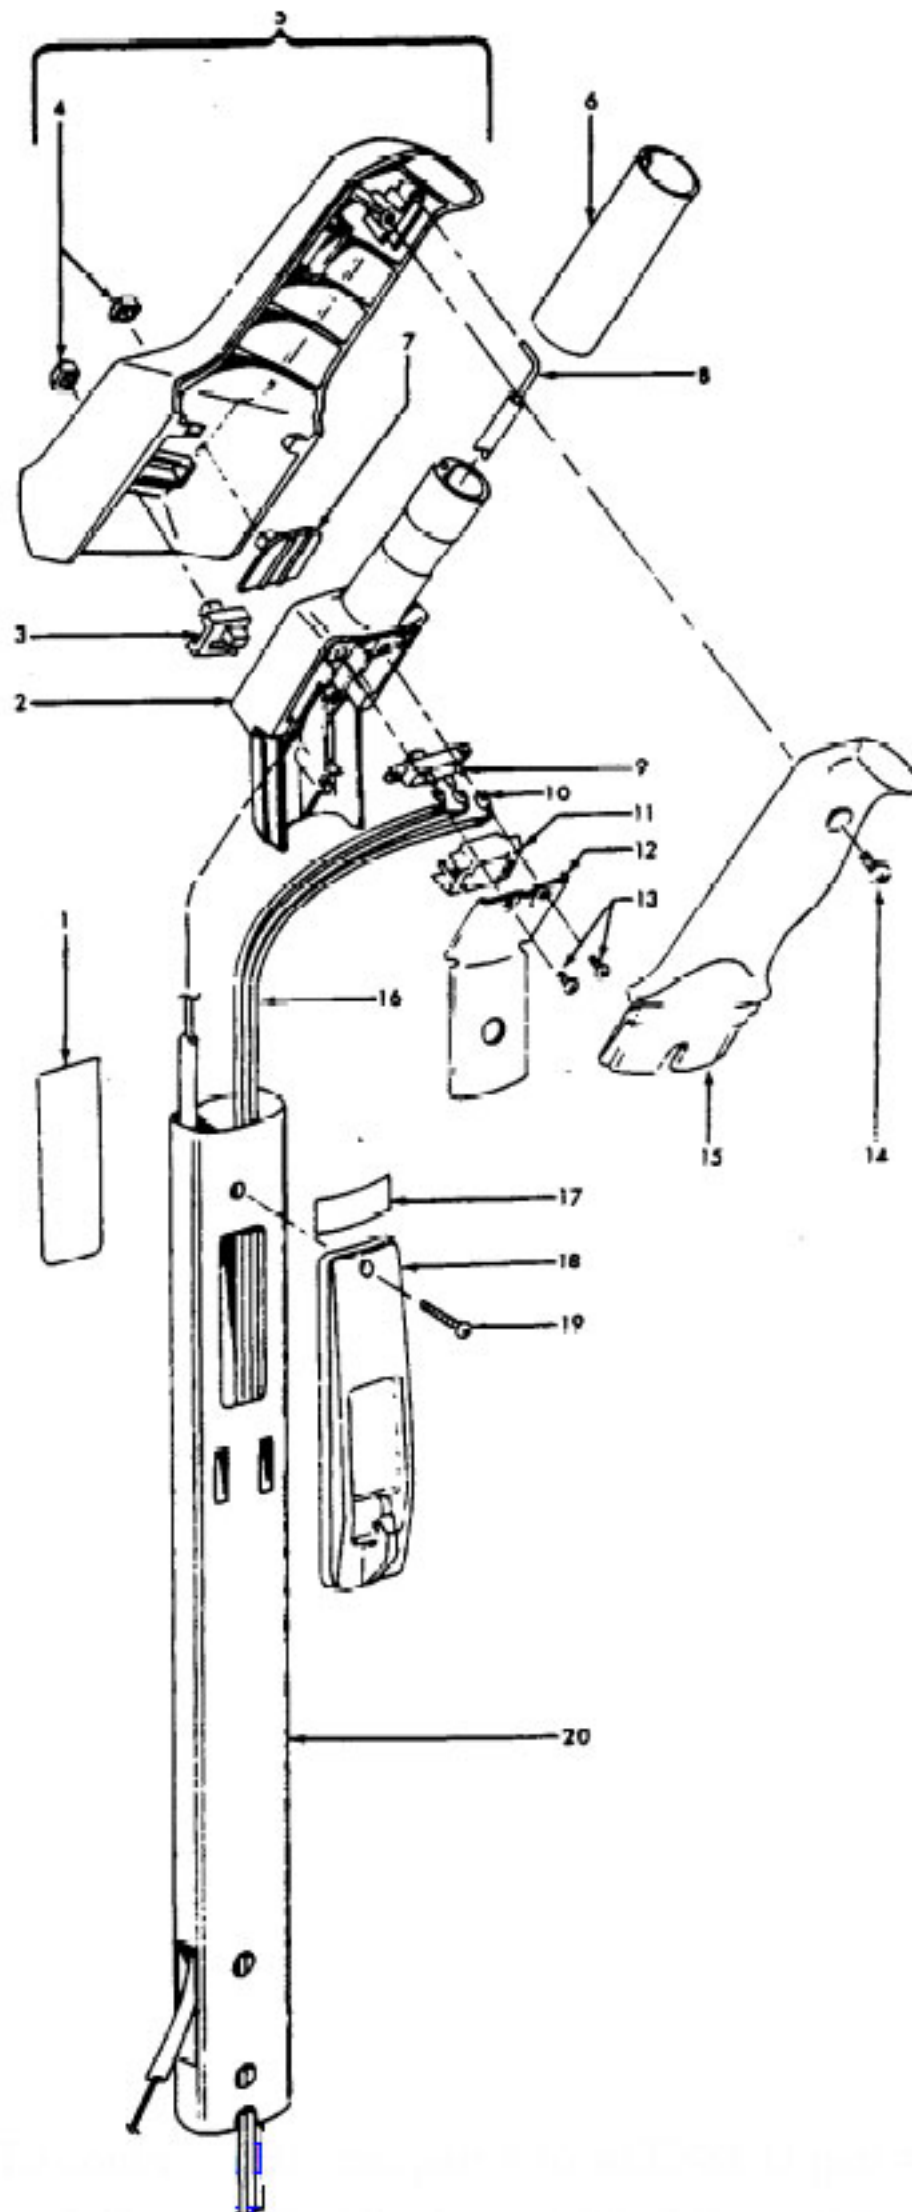

# HOOVER U3317-900 Owner's Manual

[Shop genuine replacement parts for HOOVER  
U3317-900](#)

[Find Your HOOVER Vacuum Cleaner Parts - Select From 1456 Models](#)

----- Manual continues below part list -----

## Available Replacement Parts for HOOVER U3317-900

<a href="#">H-40201030</a>	BELT, FLAT, 2 pack
<a href="#">H-160147</a>	BELT, FLAT, 1 PACK
<a href="#">H-4010001A</a>	VACUUM BAG OEM HOOVER 3 PACK
<a href="#">H-43267002</a>	AGITATOR BEARING ASM
<a href="#">K-109289</a>	BULB
<a href="#">HR-5000</a>	EXTENSION TUBE

Item	Part Number	Part Description	Alt Part	Series	Qty
1	51639095	HANDLE TUBE NAMEPLAT			1
2	36957012	HANDLE SUPPORT - AG			1
3	36142001	DRIVE CONTROL PIN-AG			1
4	38421021	SWITCH BUTTON - AG -			2
5	48663153	HANDLE GRIP-UPPER HA			1
6	31754002	HANDLE SLEEVE-U3321/			1
7	38421042	SWITCH ACTUATOR - AG			1
8	43211010	CONTROL CABLE - U332			1
9	28179021	SWITCH			1
10	27666702	TERMINAL			3
11	37258082	SHIELD			1
12	34777017	HANDLE SUPPORT PLATE			1
13	21447125	SCREW			2
14	21447041	SCREW			1
15	39458033	HDL GRIP-LOWER HALF-			1
16	46514010	LEAD WIRE ASSEM - U3			1
17	51869001	LABEL			1
18	37258073	HANDLE COVER - KT -			1
19	21447122	SCREW-S1059			1
20	48631143	HANDLE TUBE - U3317			1