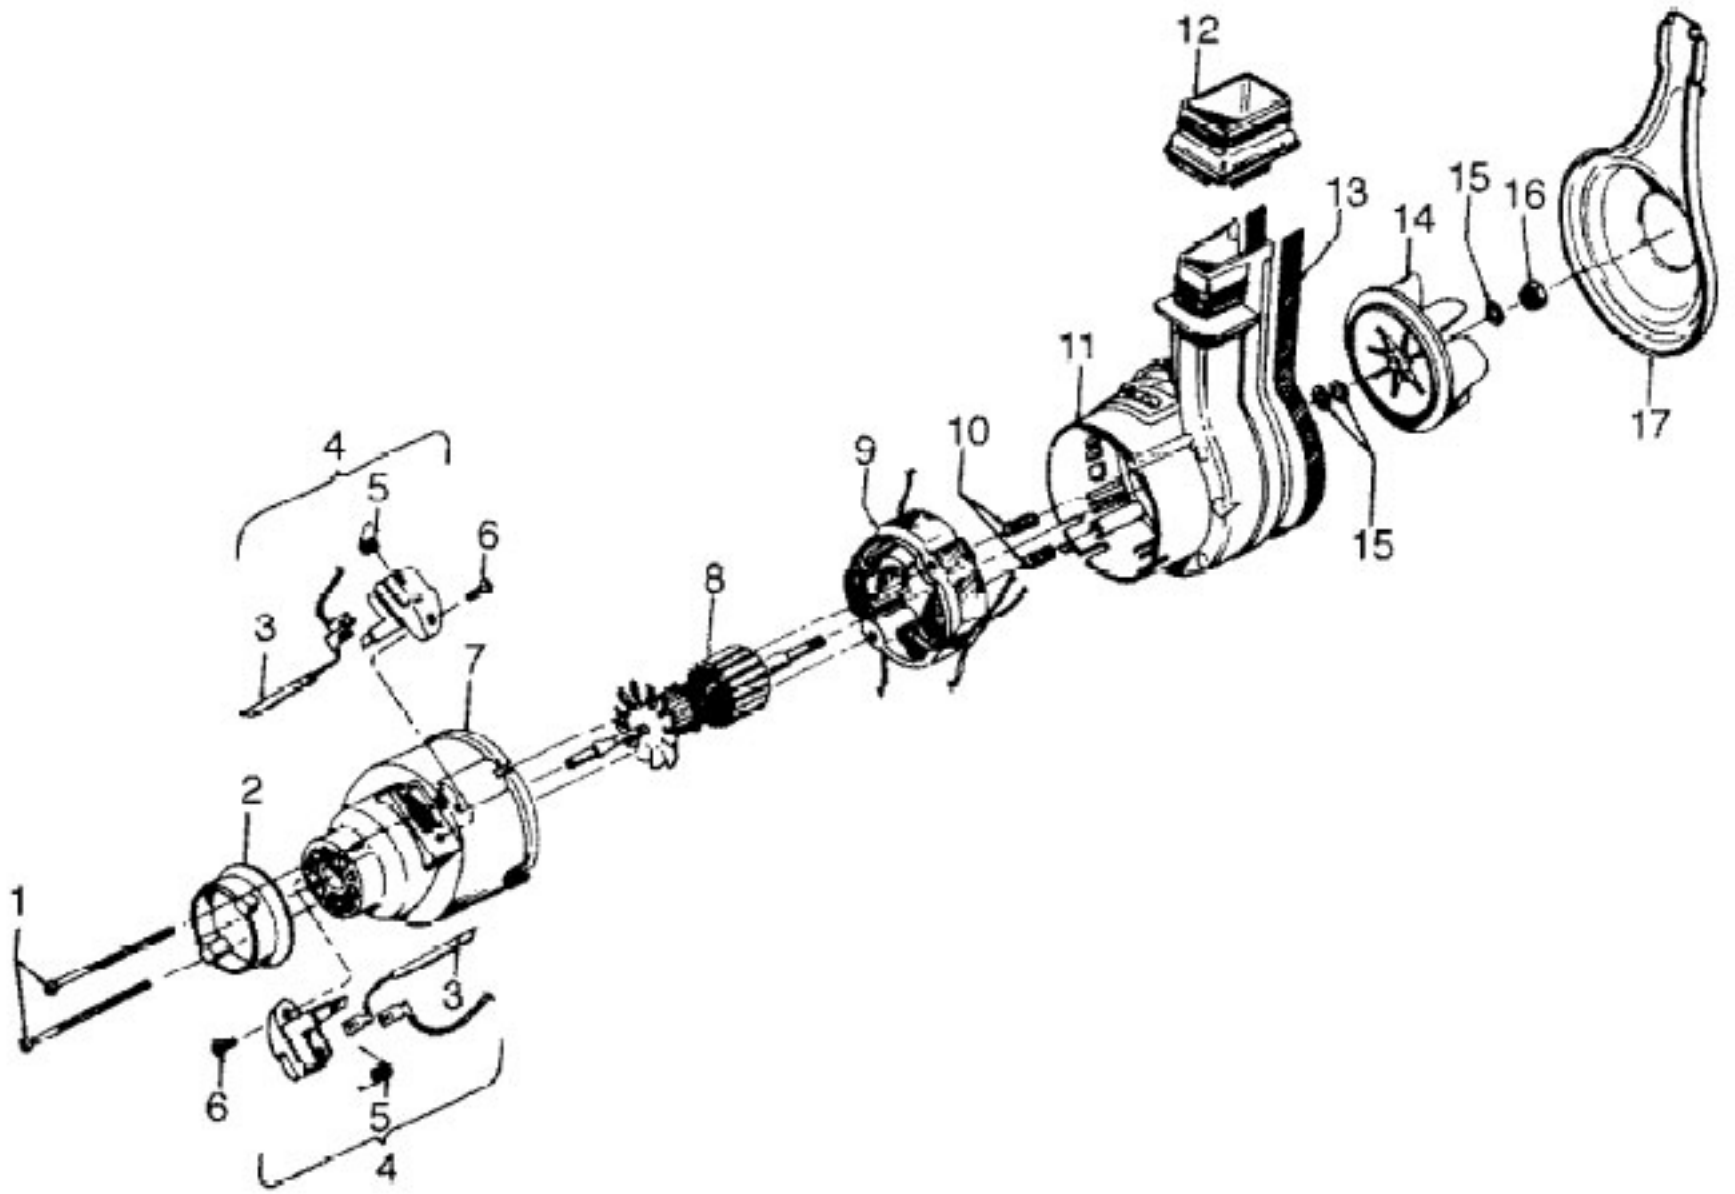

Item	Part Number	Part Description	Alt Part	Series	Qty
1	43576074	MOTOR ASSEMBLY - U33			1
	21479573	SCREW			2
2	32162003	MOTOR MOUNT-L H U310			1
3	47315010	BRUSH & TERM ASSM-U7			2
4	47318008	BRUSH CARRIER ASSM-U			2
5	38353004	SPRING U3101/3 U4201			2
6	21479302	SCREW-U7069/71			2
7	42193004	MOTOR HSG ASSY U3101			1
8	44765065	ARMATURE-CONCEPT-PD-			1
9	45317027	FIELD ASSEM COMP - U			1
10	012854-	SPRING			1
11	43588001	FAN CHAMBER ASSY U31			1
12	38785002	SEAL-U3101/3 U4201/3			1
13	54821001	TAPE - CONCEPT MOTOR			1
14	38755003	FAN U3101/3 U4201/3			1
15	166563-	WASHER			3
16	33426001	NUT-S3005			1
17	38736015	FAN COVER			1