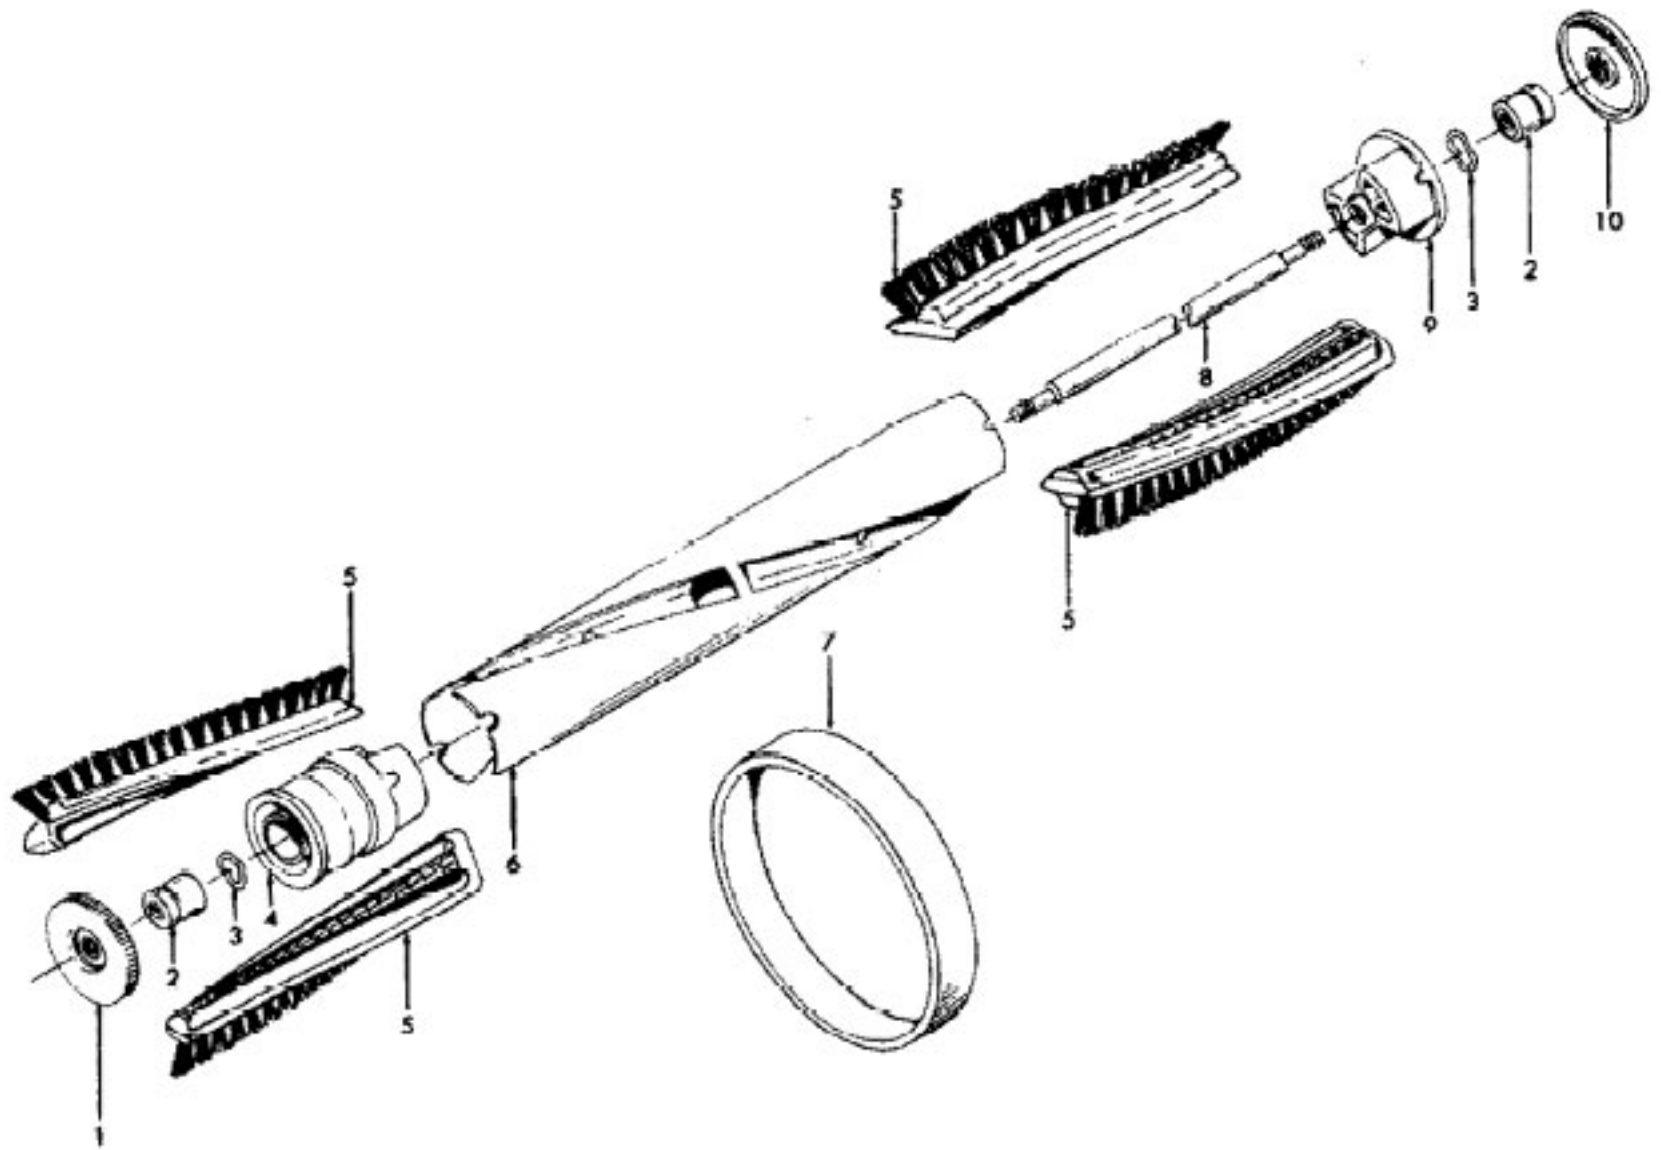

Item	Part Number	Part Description	Alt Part	Series	Qty
1	48416009	AGITATOR ASSM COMP-U			1
	48414019	AGITATOR ASSM COMP -			1
	41435021	THREAD GUARD U3101/3			1
2	43267002	AGITATOR BEARING ASM			2
3	21347003	CONICAL WASHER			2
4	38537002	AGITATOR END PULLEY			1
5	48445019	AGITATOR BRUSH-9 MI			4
	48445016	AGITATOR BR-NATURAL			2
6	W10124350	NOT REQUIRED PART OR SEE NOTE			1
7	38528008	BELT-CONCEPT 1 AGITA			1
8	160070-	AGITATOR SHAFT 1170			1
9	41435023	AGITATOR END			1
10	41435018	THREAD GUARD U3101/3			1