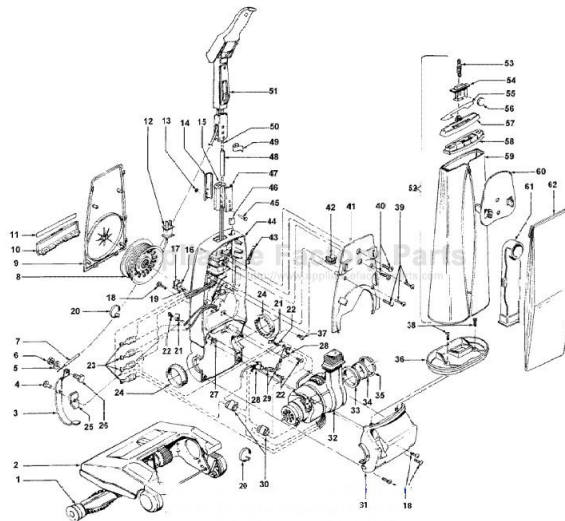

[Find Your HOOVER Vacuum Cleaner Parts - Select From 1456 Models](#)

----- Manual continues below part list -----