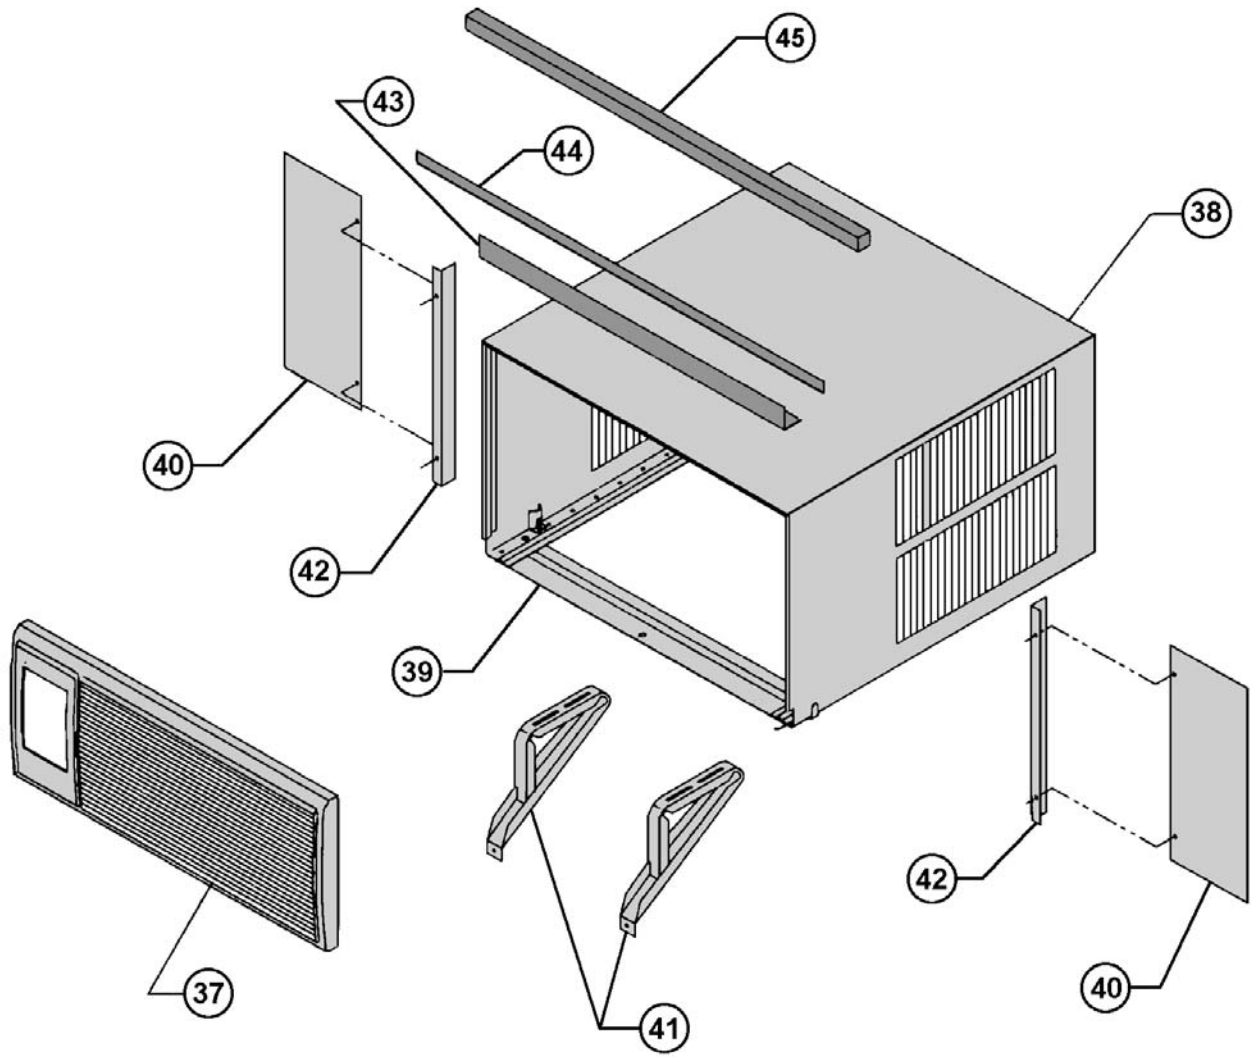

SMALL CHASSIS "S" SERIES CHASSIS PARTS (ES, KS, RS, SS & YS)

SMALL CHASSIS "S" SERIES PARTS LIST - 115V

SMALL CHASSIS 115 VOLT - 2006															
REF	DESCRIPTION	PART NO#	RS 115			SS 115					YS 115	CODE			
			KS10L10-A	KS12L10-B	KS15L10-A	RS10L10-A	RS12L10-B	RS15L10-A	SS08L10-B	SS09L10-D			SS10L10-B	SS12L10-C	SS14L10-B
ELECTRICAL PARTS															
1	THERMOSTAT	61822500	1	1	1	1	1	1						120	
1	THERMOSTAT	61822400											1	120	
*	THERMOSTAT, DEFROST	61350313											1	122	
2	ELECTRONIC CTRL.	61921173							1	1	1	1	1	331	
*	REMOTE CONTROL	61826605							1	1	1	1	1	350	
3	RESISTOR	61808000	1	1	1	1	1	1					1	200	
*	OVERLOAD	61764519	1	1		1	1			1	1	1		190	
*	OVERLOAD	61764544			1			1					1	190	
*	OVERLOAD	61764507							1					190	
4	CAPACITOR	61080535							1	1			1	150	
4	CAPACITOR	61080554	1			1					1			150	
4	CAPACITOR	61080569		1	1		1	1				1	1	150	
5	SUPPLY CORD	60500110								1				220	
5	SUPPLY CORD	60500304	1			1	1		1		1	1	1	220	
5	SUPPLY CORD	60500305		1	1			1					1	220	
6	SWITCH SYS. 6 POS.	60607205	1	1	1	1	1	1						130	
6	SWITCH SYS. 8 POS.	60607204												130	
7	SWITCH (YES - NO)	61806102	1	1	1	1	1	1						132	
8	FAN MOTOR	61871444	1	1	1	1	1	1	1	1	1	1	1	110	
*	SOLENOID COIL	25063500											1	240	
REF	DESCRIPTION	PART NO#	RS 115			SS 115					YS 115	CODE			
REFRIGERATION PARTS															
			KS10L10-A	KS12L10-B	KS15L10-A	RS10L10-A	RS12L10-B	RS15L10-A	SS08L10-B	SS09L10-D	SS10L10-B	SS12L10-C	SS14L10-B	YS09L10-C	
9	COMPRESSOR	61716641	1			1					1			600	
9	COMPRESSOR	61716671		1			1					1		600	
9	COMPRESSOR	61716653			1			1					1	600	
9	COMPRESSOR	61562832							1					600	
9	COMPRESSOR	61716665								1			1	600	
10	EVAPORATOR COIL	62050014			1		1	1				1	1	400	
10	EVAPORATOR COIL	61850101							1	1				400	
10	EVAPORATOR COIL	61850100	1	1		1					1			400	
11	CONDENSER COIL	61850303							1	1				410	
11	CONDENSER COIL	61850217		1										410	
11	CONDENSER COIL	61850302	1			1					1			410	
11	CONDENSER COIL	62050317					1					1		410	
11	CONDENSER COIL	62050302			1			1					1	410	
*	DRIER, LIQUID	60308101	1	1	1	1	1	1	1	1	1	1	1	480	
*	DRIER, SUCTION	61828200												1	480
*	CHECK VALVE	61824400												1	510
*	REVERSING VALVE	25018201												1	500
*	CAPILLARY TUBE	03760518								1					471
*	CAPILLARY TUBE	03760520	1			1					1				471
*	CAPILLARY TUBE	03760473		1			1					1			471
*	CAPILLARY TUBE	03760548							1						471
*	CAPILLARY TUBE	03760501			1			1					1		471
*	CAPILLARY TUBE	03760452												1	471
*	CAPILLARY TUBE	03760556												1	471

* PARTS NOT SHOWN