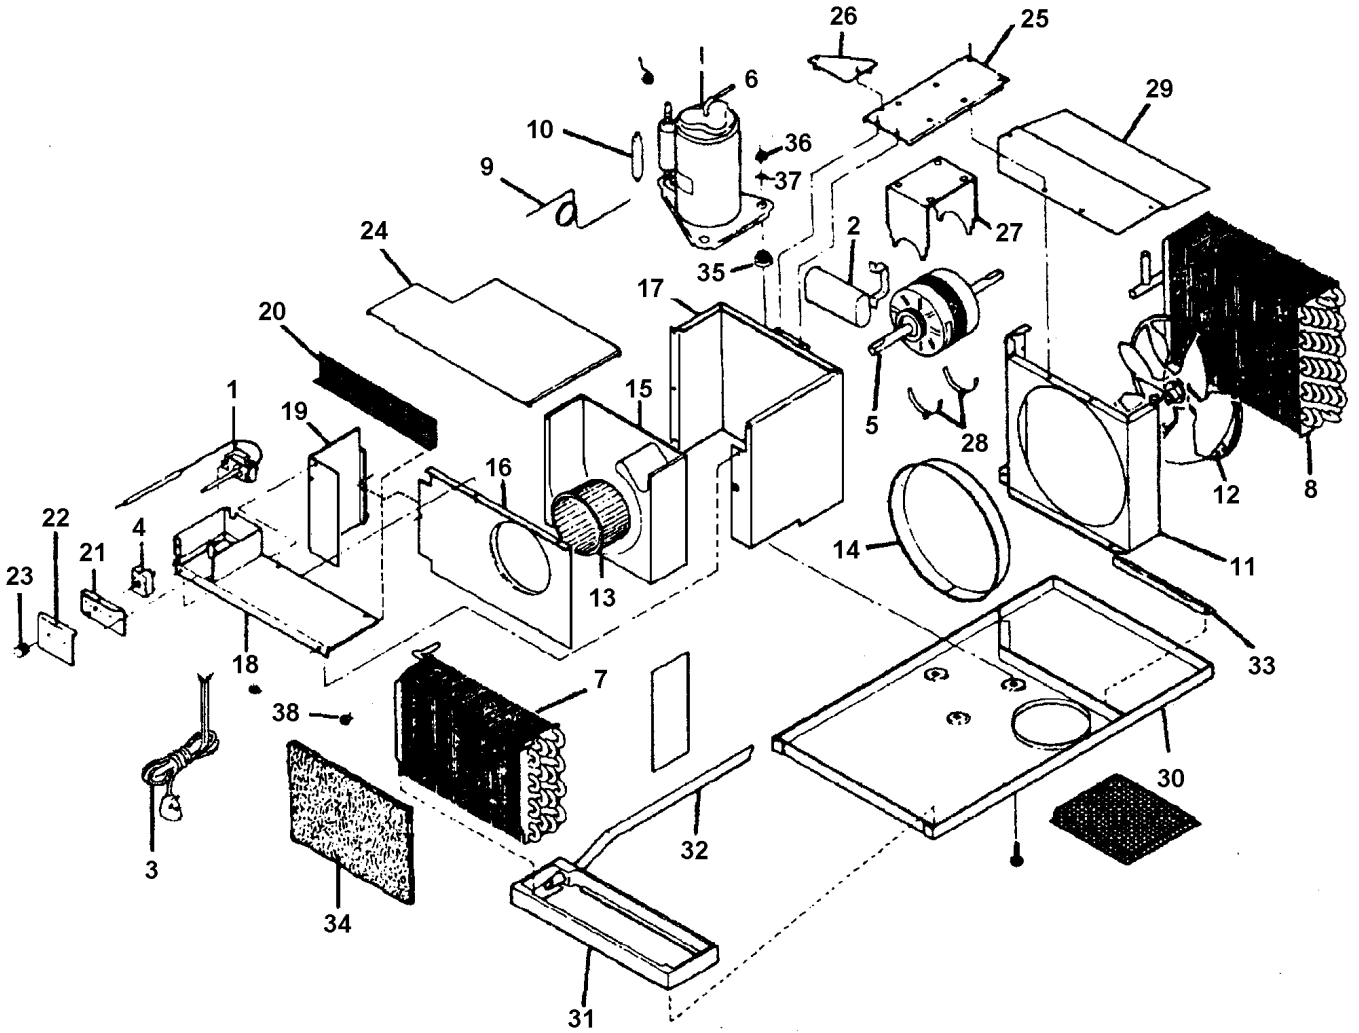

"SC" SERIES CHASSIS PARTS