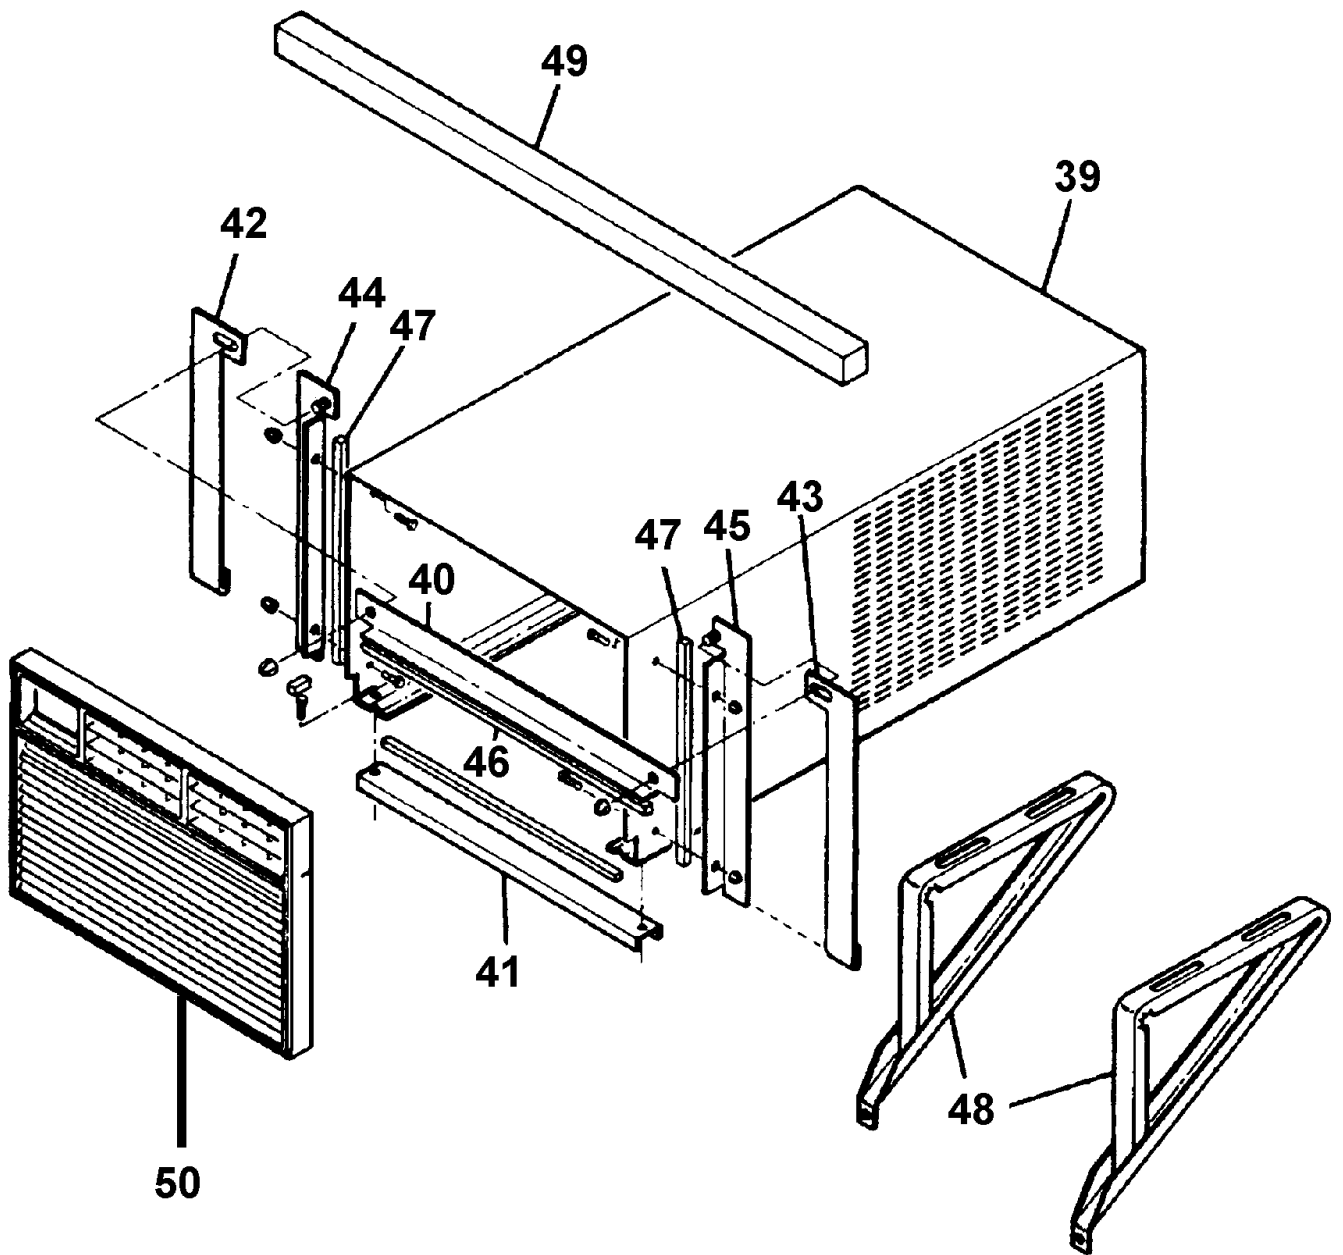

"SC" SERIES CABINET & MOUNTING PARTS