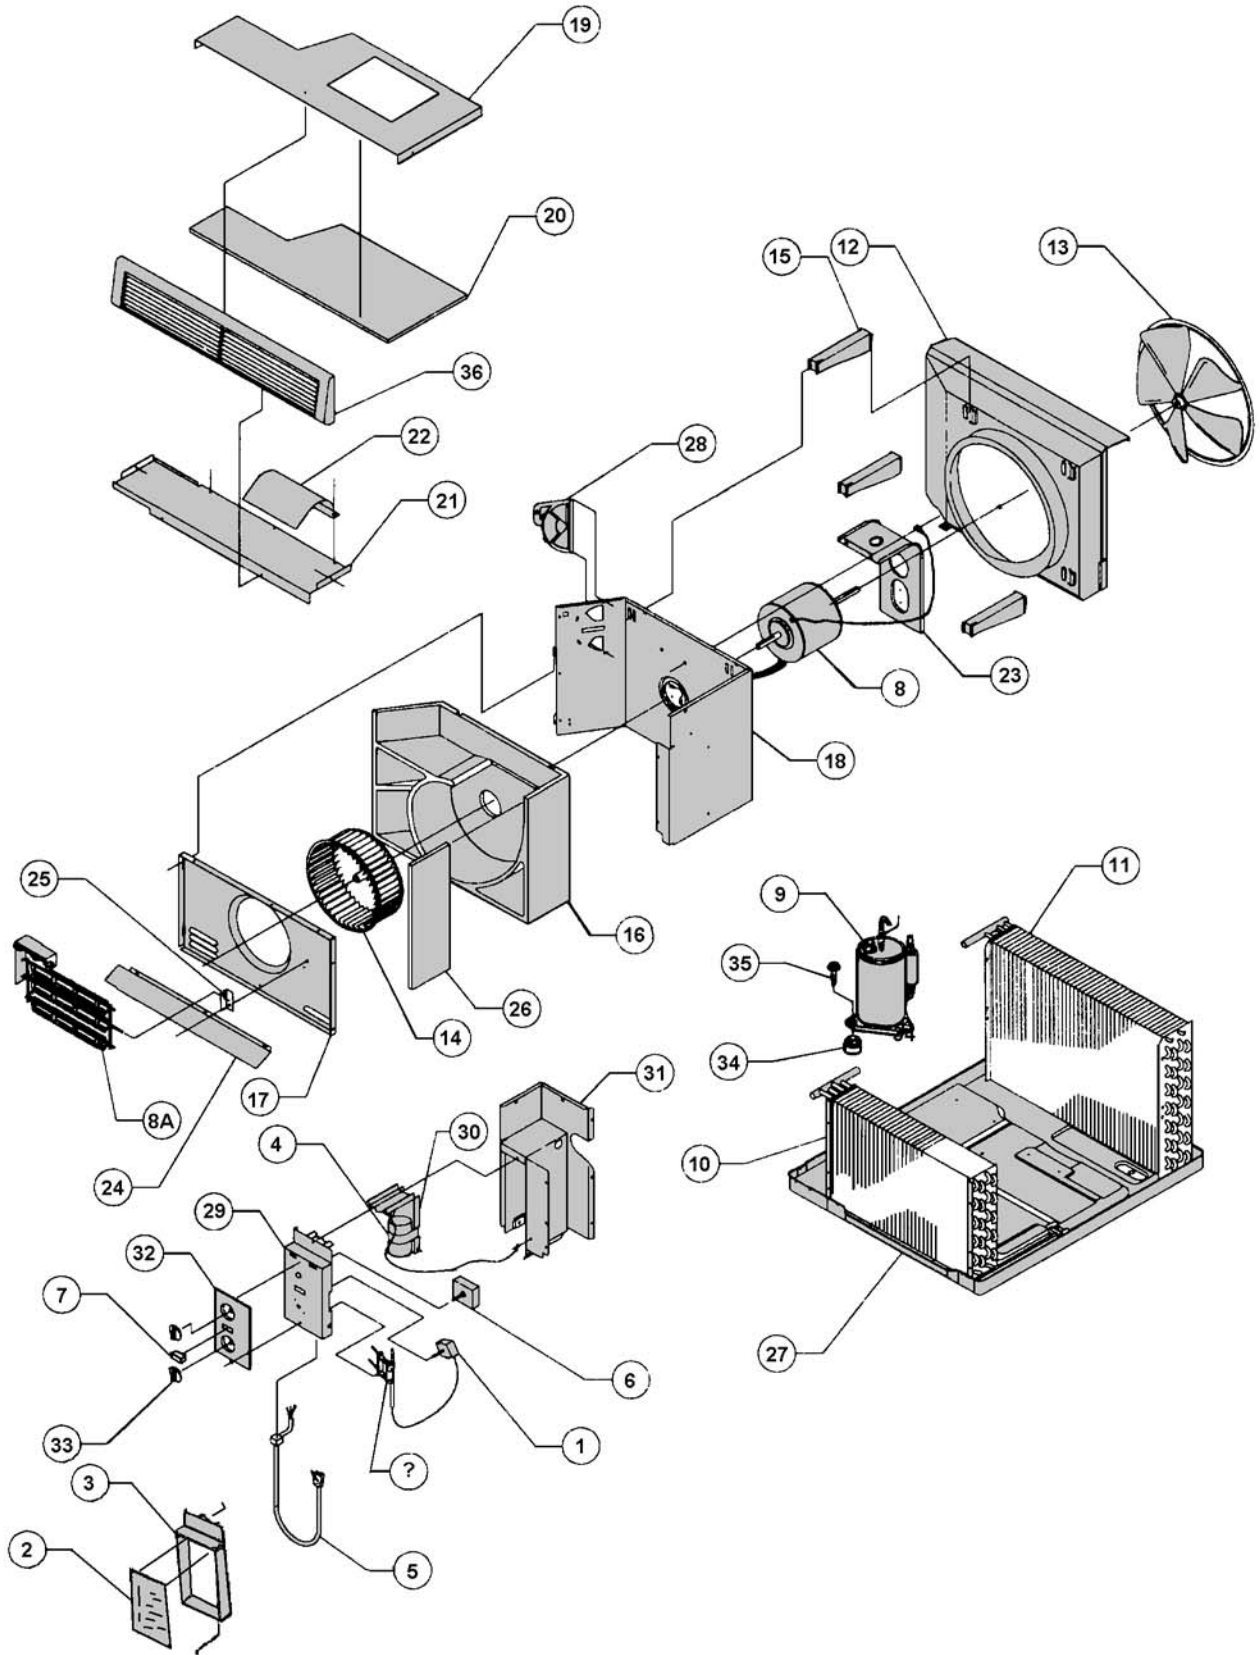

SMALL CHASSIS "S" SERIES CHASSIS PARTS (ES, KS, RS, SS & YS)