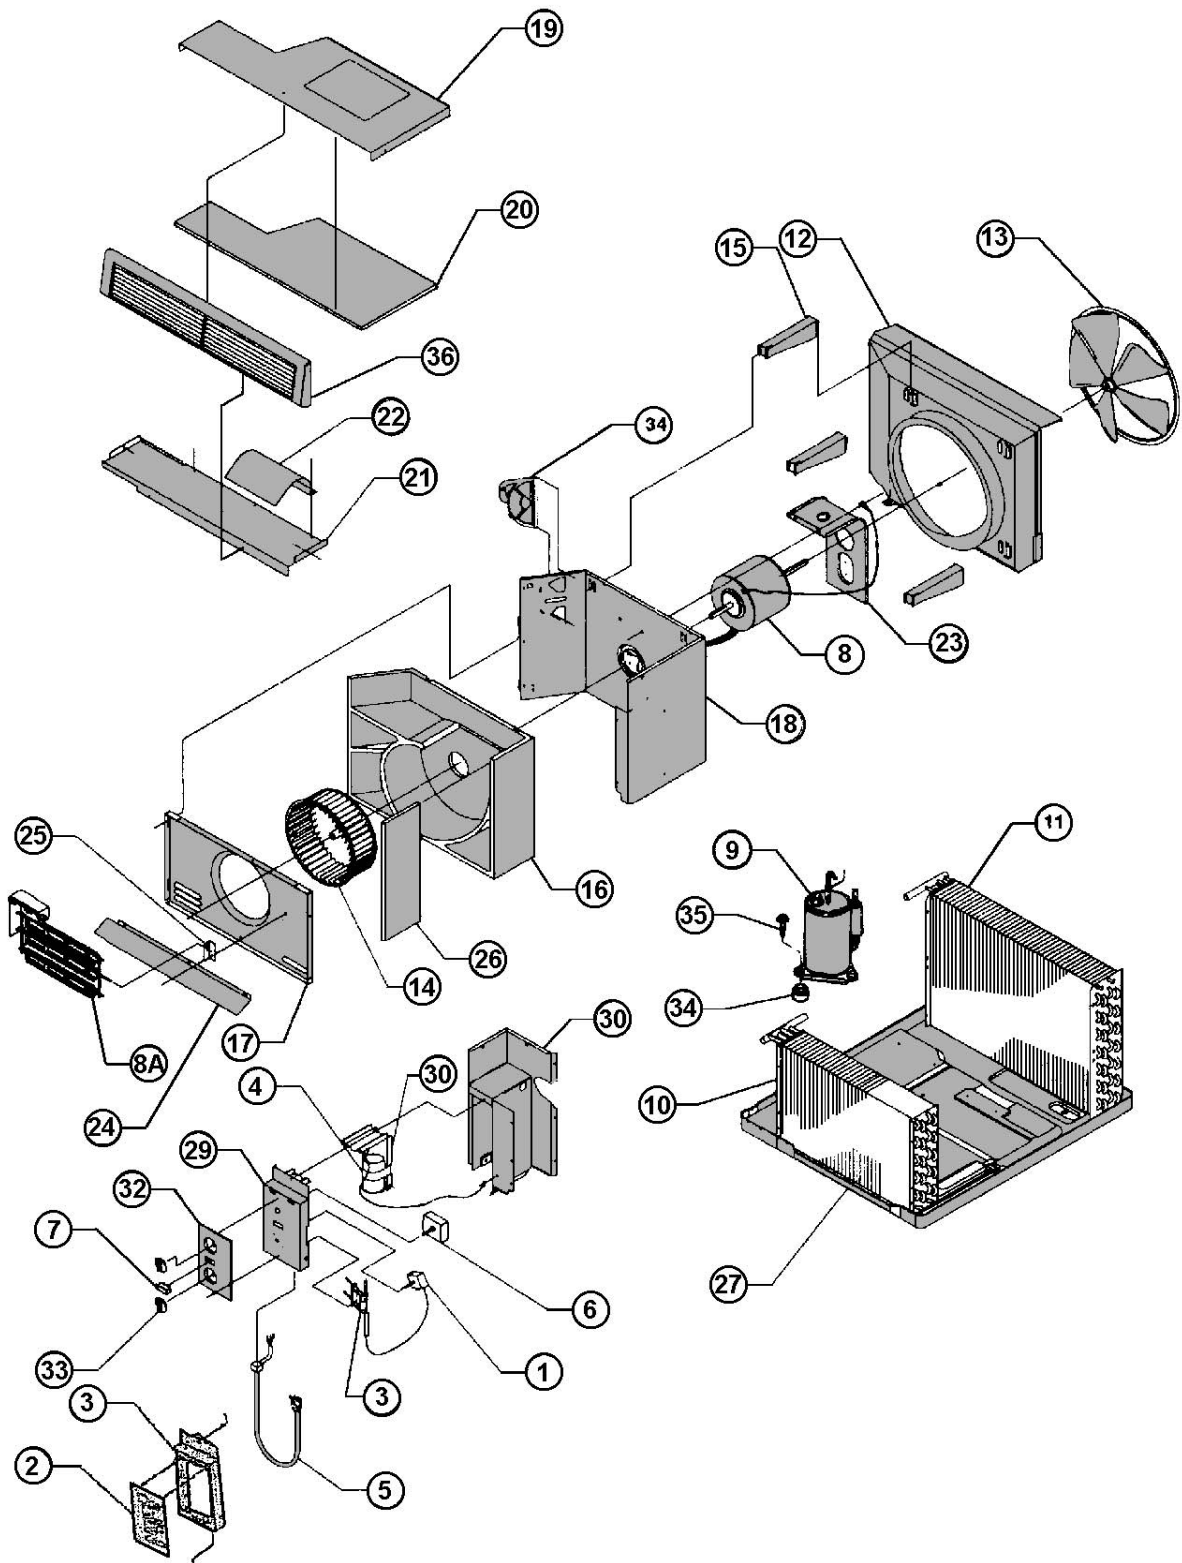

Medium Chassis "M" SERIES CHASSIS PARTS (EM, KM, RM, SM, & YM)