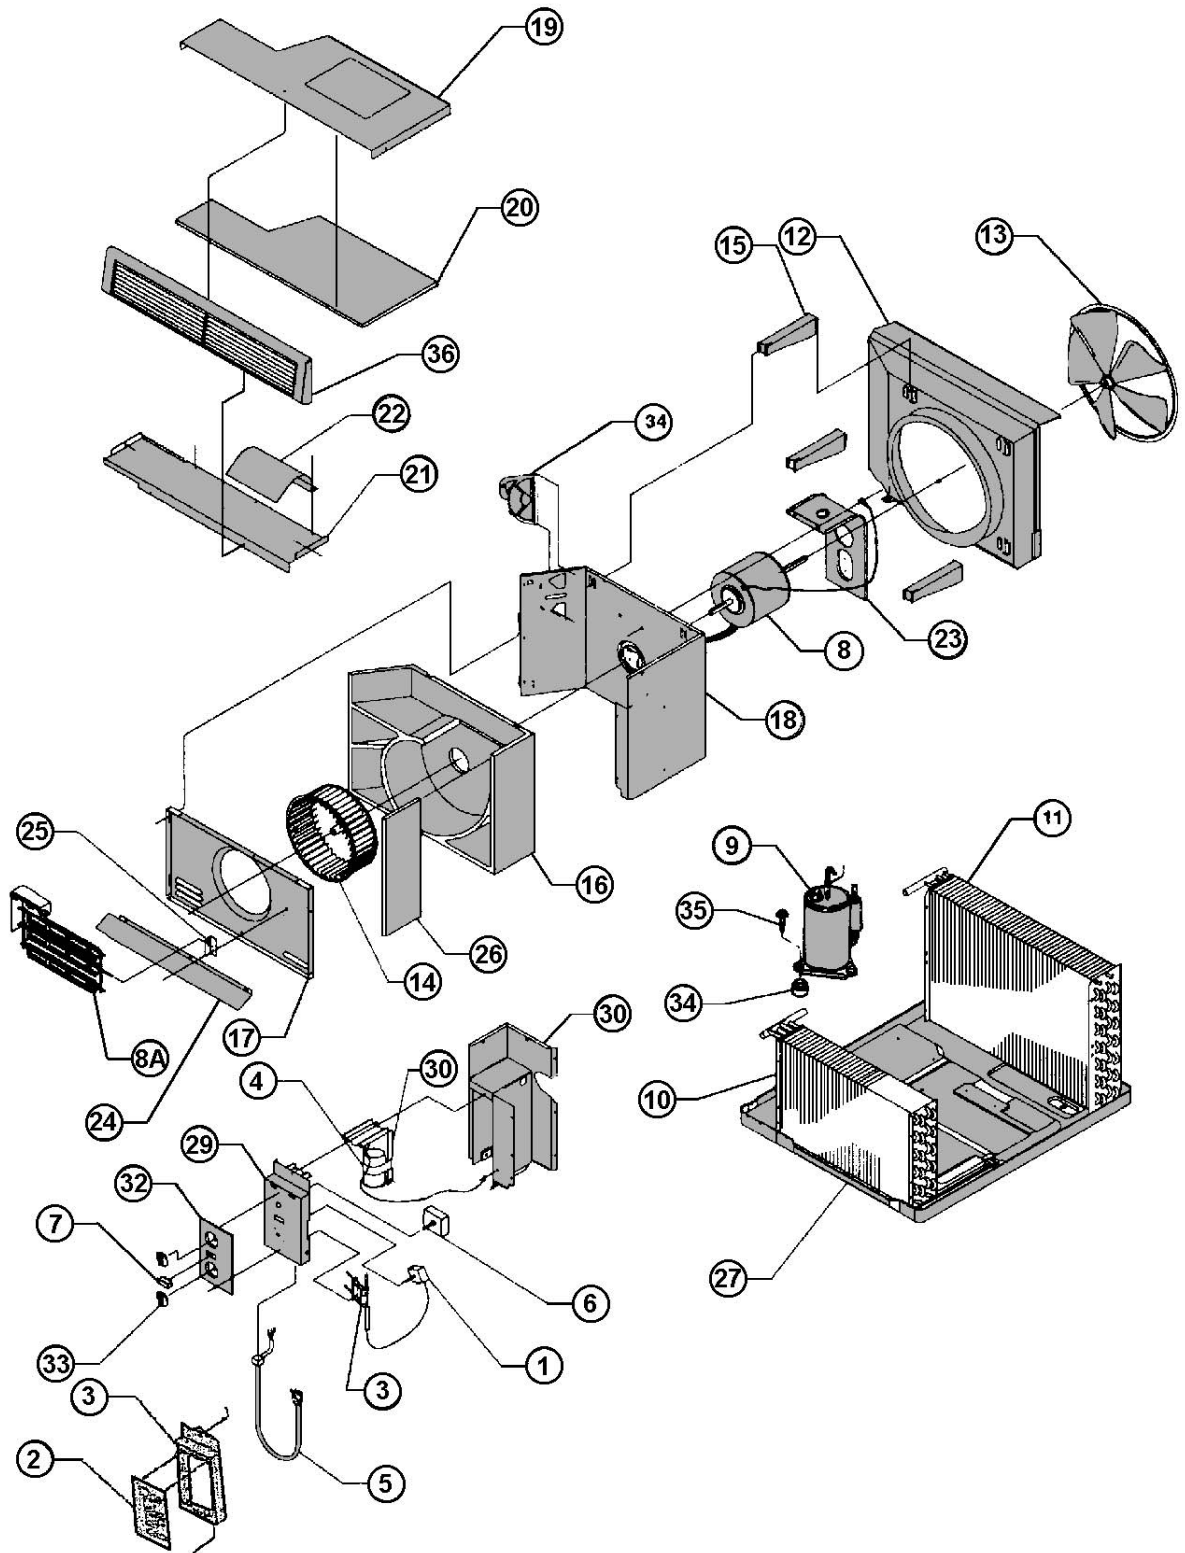

LARGE CHASSIS "L" SERIES CHASSIS PARTS (SL, EL, & YL)