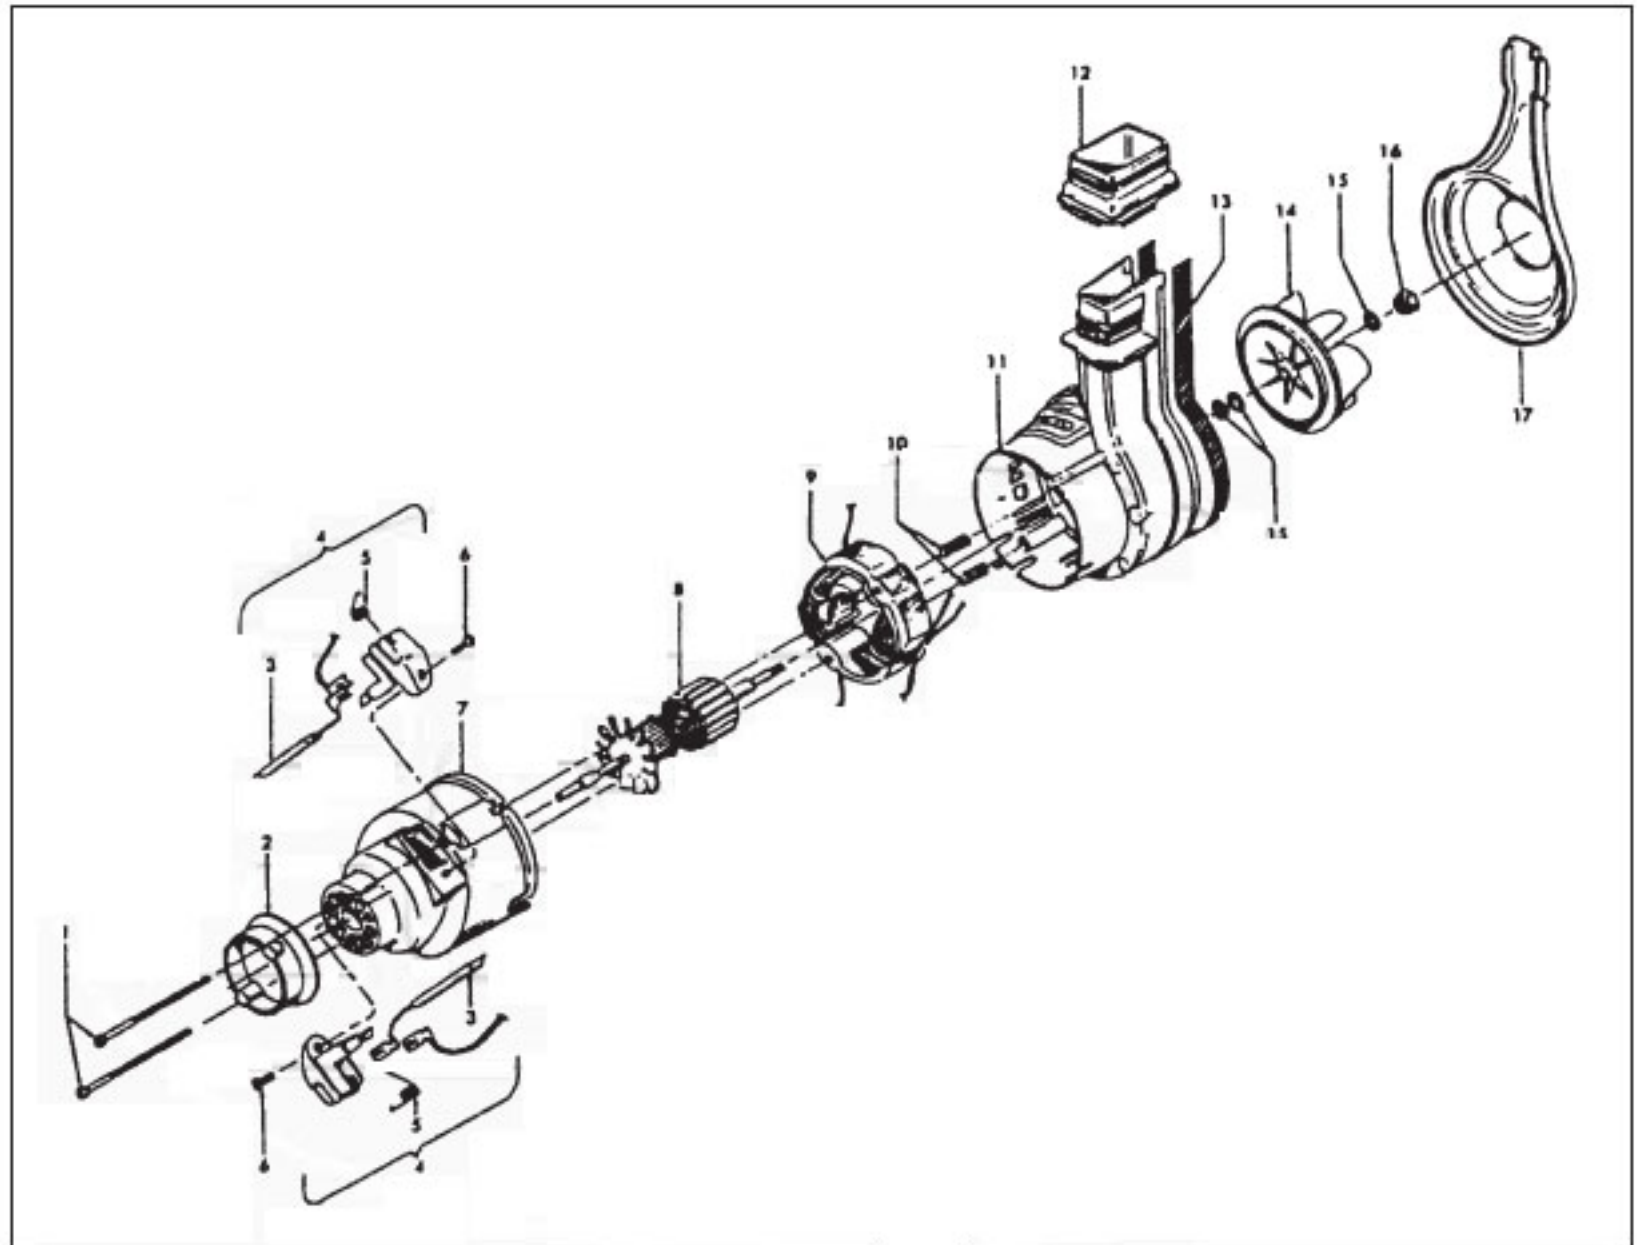

HOOVER Original

POWERMAX

Models U3721-910, U3729-910, U3737-910, U3745-910

KEY	PART NO.	DESCRIPTION
1	H-51669050	Handle Tube Nameplate - U3721-910
	H-51669051	Handle Tube Nameplate - U3729-910
	H-51669052	Handle Tube Nameplate - U3737-910
	H-51669053	Handle Tube Nameplate - U3745-910
2	H-36957012	Handle Support
3	H-36142001	Drive Control Pin
4	H-38421021	Switch Button (2)
5	H-48663153	Handle Grip - Ass'y - Upper - Incl. Items 3, 4, 7
6	H-31754002	Handle Sleeve
7	H-38421042	Switch Actuator
8	H-43211010	Control Cable & Tube
9	H-28179015	Switch
10	H-27666702	Terminal (3)
11	H-37258082	Terminal Shield
12	H-12227	Insulated Terminal
13	H-51869001	Warning Label
14	NA	Tape
15	H-34777017	Handle Support Plate
16	H-21447125	Screw - Self - Tapping (2)
17	H-39458033	Handle Grip - Lower Half
18	H-214 47122	Screw - Self - Tapping
19	H-39477017	Screw - Self - Tapping
20	H-21458131	Handle Cover/Cord Release
21	H-39467071	Handle Tube w/o Nameplate & Label (Ref. It's. 1 & 13) - U3729-910, U3737-910, U3745-910
	H-39467078	Handle Tube w/o Nameplate & Label (Ref. It's. 1 & 13) z- U3721-910
22	H-46383283	Attach. Cord - 35'
23	H-34253011	Cord Protection Retainer
24	H-46513008	Lead Wire (Switch/Motor)
25	H-46143064	Lead Wire (Switch/Conn./Attach. Cord)

HOOVER Original

CONCEPT ONE & POWERMAX

Models U3315, U3315-070, U3317, U3319-9, U3319-970, U3321, U3323, U3329, U3331, U3335, U3341-900, U3721-910, U3729-910, U3737-910, U3745-910

KEY	PART NO.	DESCRIPTION
	H-43576074	Motor Ass'y Comp.
1	H-21479573	Screw - Self Tapping (2)
2	H-32162003	Motor Mount
3	H-47315010	Brush & Terminal Ass'y (2)
4	H-47318008	Brush Carrier Ass'y
5	H-38353004	Spring (2)
6	H-21479302	Screw - Self Tapping (2)
7	H-42193004	Motor Housing Ass'y
8	H-44765213	Armature Ass'y Comp.
9	H-45317027	Field Ass'y Comp.
10	H-12854	Spring
11	H-43588001	Fan Chamber Ass'y
12	H-38785002	Seal
13	H-54821001	Tape
14	NLA	Fan
15	H-166563	Washer (3)
16	H-33426001	Nut
17	H-43588003	Fan Cover Ass'y