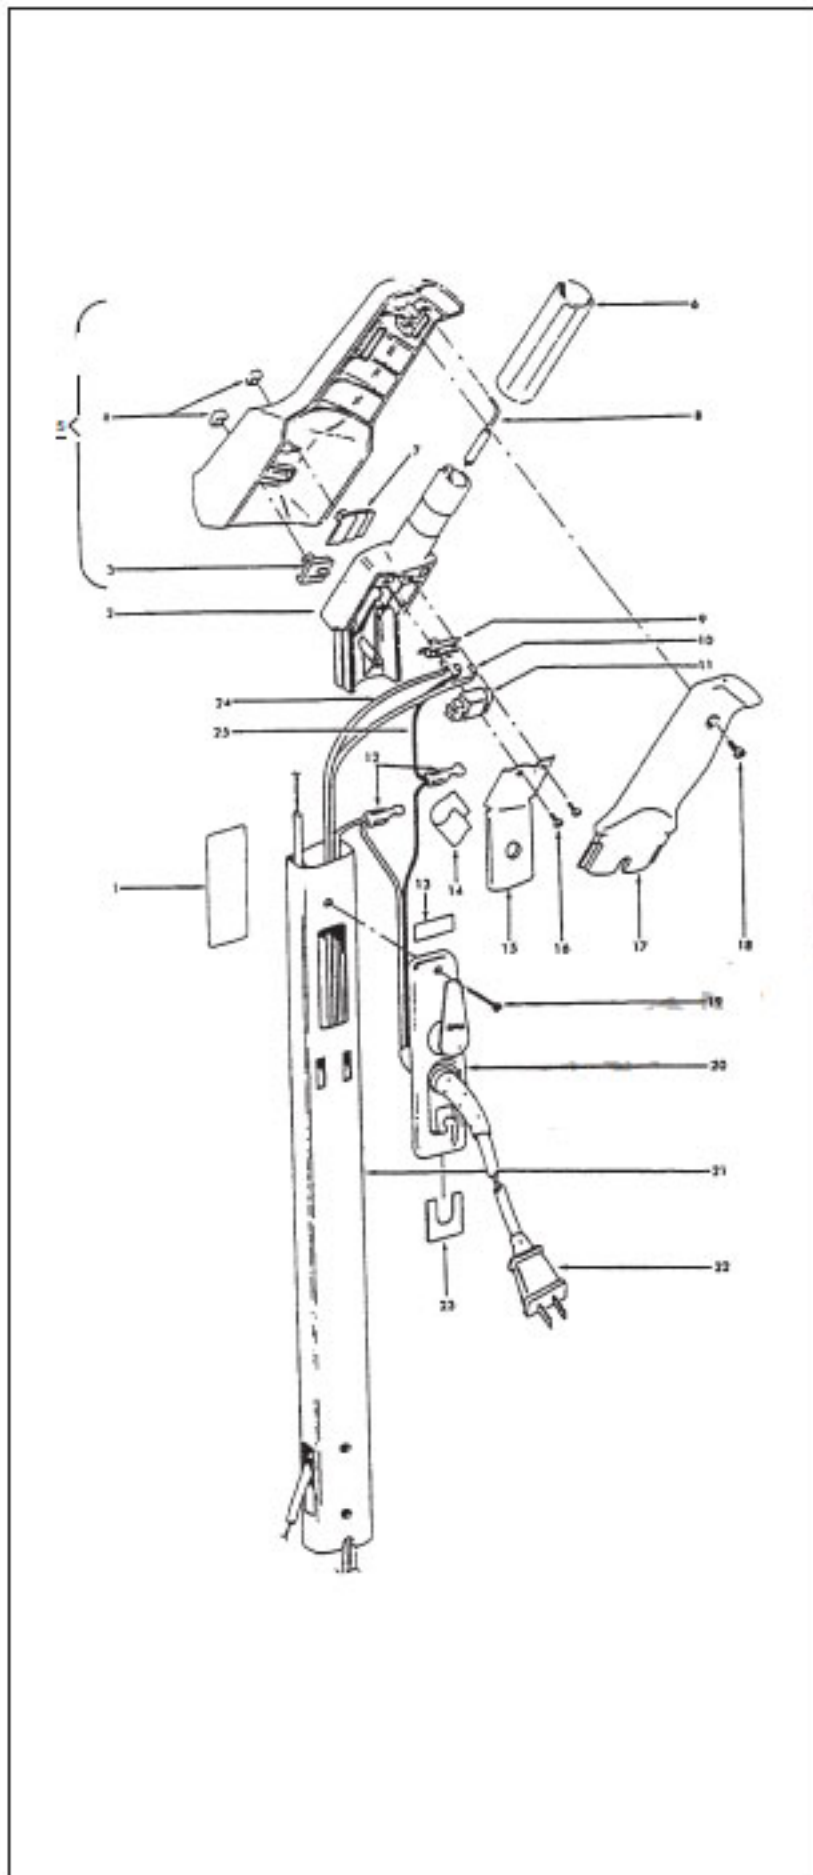

HOOVER Original

POWERMAX

Models U3721-910, U3729-910, U3737-910, U3745-910

KEY	PART NO.	DESCRIPTION
1	H-51669050	Handle Tube Nameplate - U3721-910
	H-51669051	Handle Tube Nameplate - U3729-910
	H-51669052	Handle Tube Nameplate - U3737-910
	H-51669053	Handle Tube Nameplate - U3745-910
2	H-36957012	Handle Support
3	H-36142001	Drive Control Pin
4	H-38421021	Switch Button (2)
5	H-48663153	Handle Grip - Ass'y - Upper - Incl. Items 3, 4, 7
6	H-31754002	Handle Sleeve
7	H-38421042	Switch Actuator
8	H-43211010	Control Cable & Tube
9	H-28179015	Switch
10	H-27666702	Terminal (3)
11	H-37258082	Terminal Shield
12	H-12227	Insulated Terminal
13	H-51869001	Warning Label
14	NA	Tape
15	H-34777017	Handle Support Plate
16	H-21447125	Screw - Self - Tapping (2)
17	H-39458033	Handle Grip - Lower Half
18	H-214 47122	Screw - Self - Tapping
19	H-39477017	Screw - Self - Tapping
20	H-21458131	Handle Cover/Cord Release
21	H-39467071	Handle Tube w/o Nameplate & Label (Ref. It's. 1 & 13) - U3729-910, U3737-910, U3745-910
	H-39467078	Handle Tube w/o Nameplate & Label (Ref. It's. 1 & 13) z- U3721-910
22	H-46383283	Attach. Cord - 35'
23	H-34253011	Cord Protection Retainer
24	H-46513008	Lead Wire (Switch/Motor)
25	H-46143064	Lead Wire (Switch/Conn./Attach. Cord)