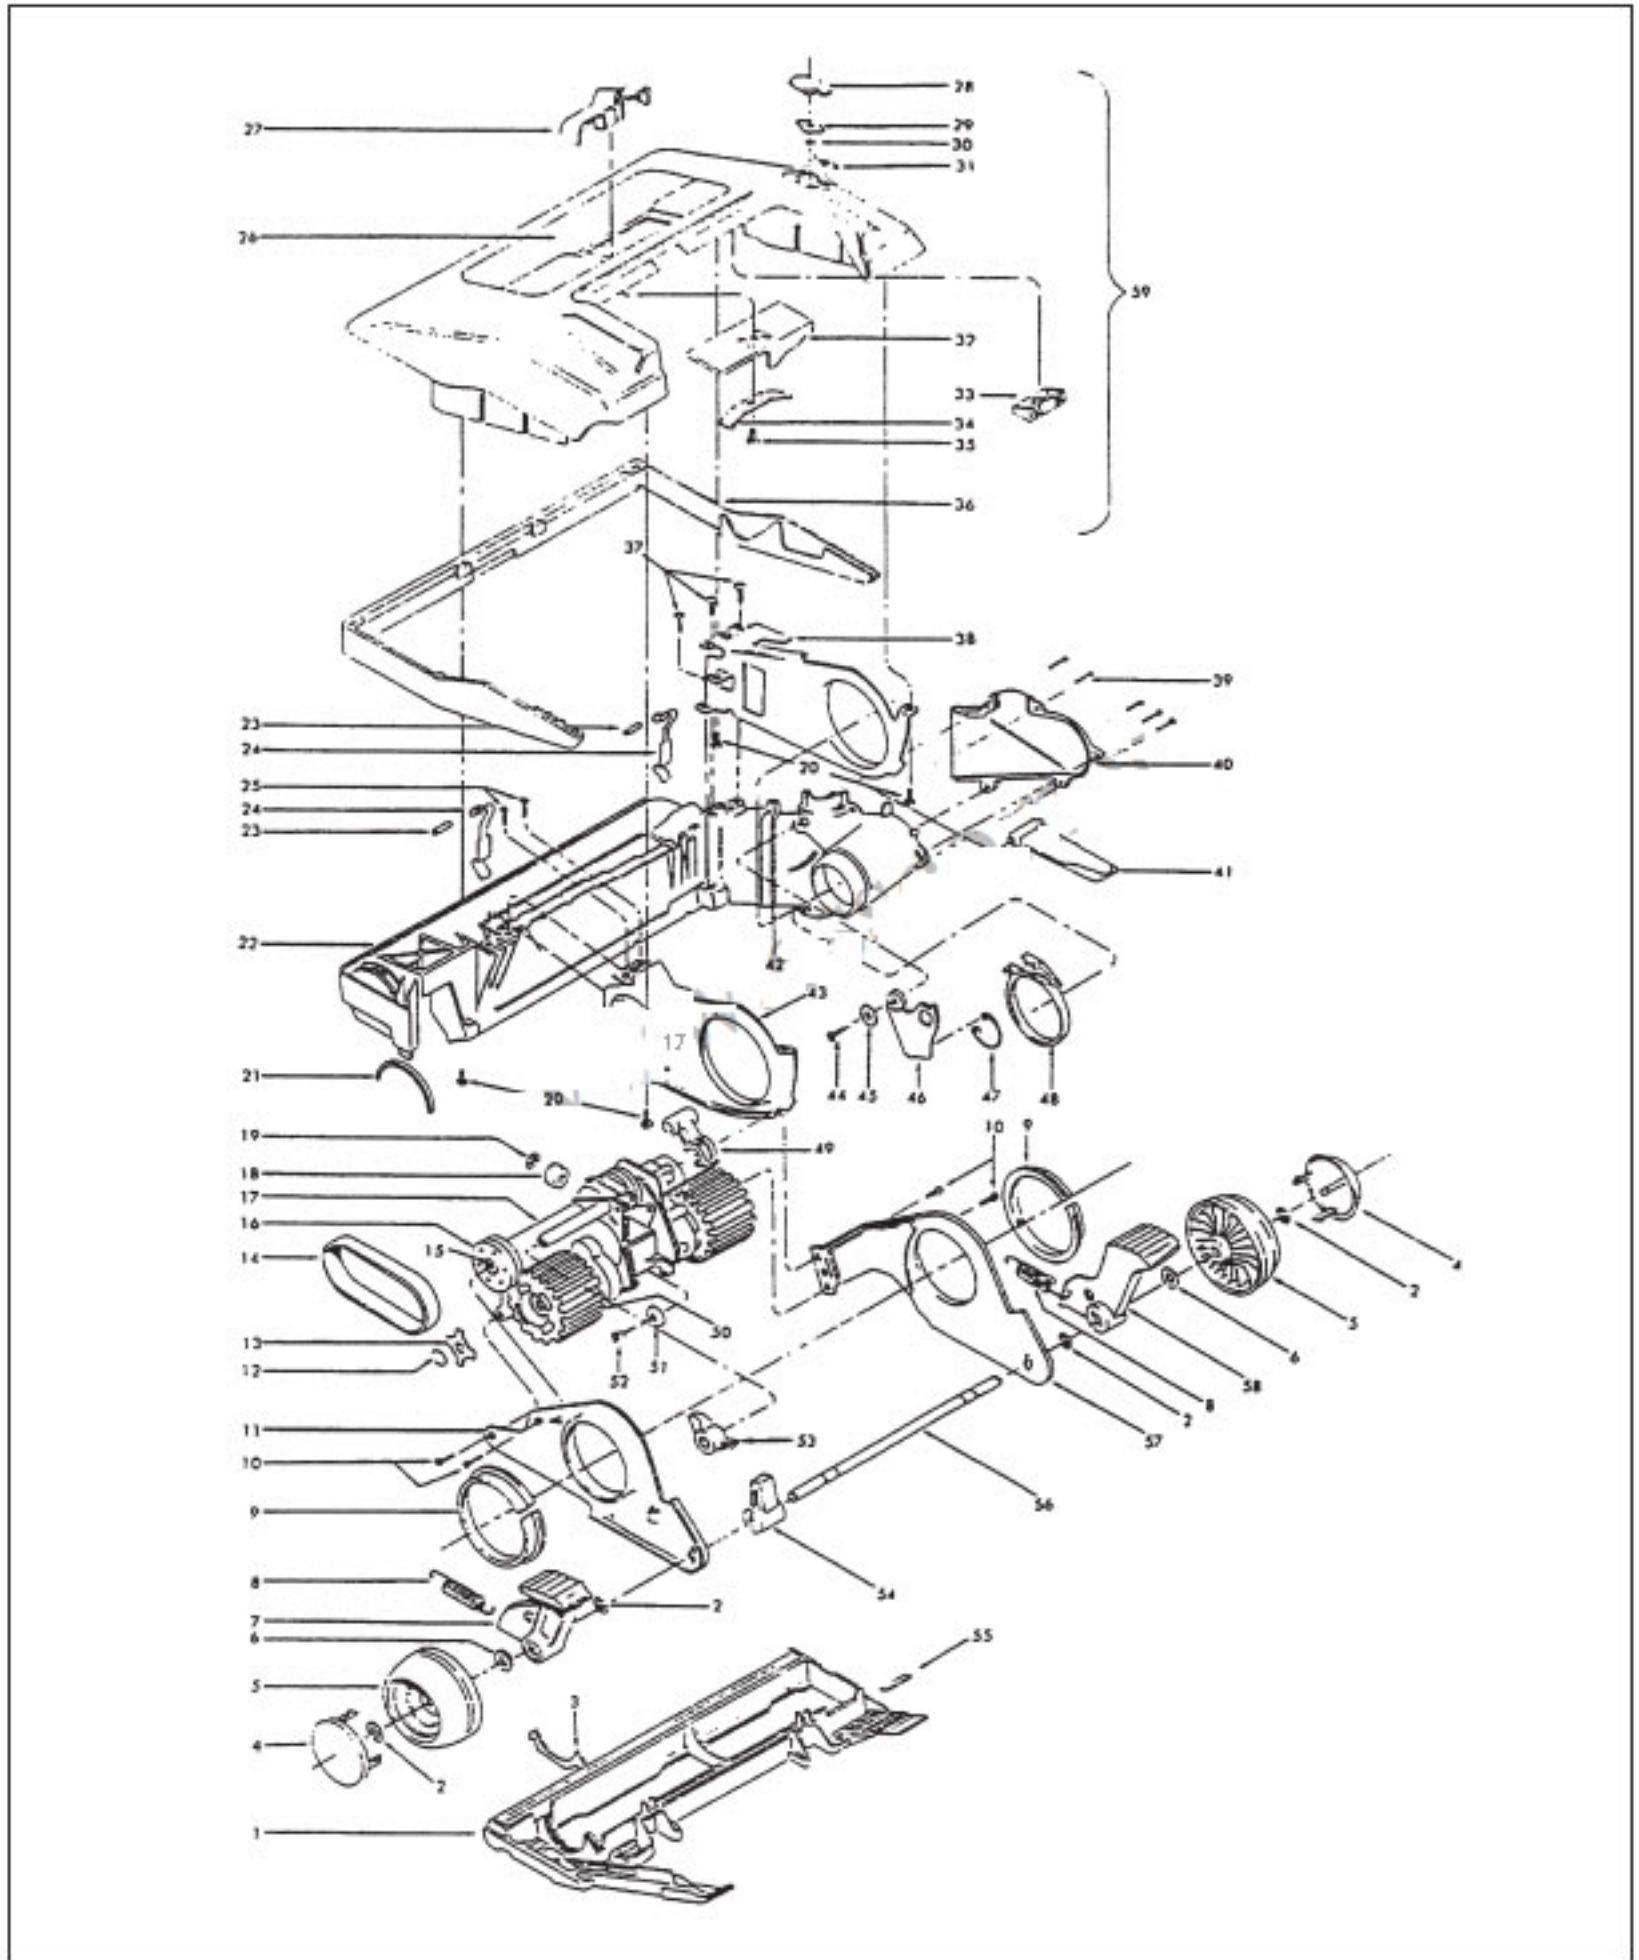

Original

HOOVER

POWERMAX

Agitator Housing

Models U3721-910, U3729-910, U3737-910, U3745-910

KEY	PART NO.	DESCRIPTION	KEY	PART NO.	DESCRIPTION
1	H-37245087	Bottom Plate	31	H-38351016	Spring
2	H-13730	Lock Ring (4)	32	H-38563015	Cam
3	H-38781006	Agitator Pulley Seal - Lower	33	H-35131001	Hood Support
4	H-37912013	Wheel Cover (2)	34	H-34751002	Detent Spring
5	H-38522029	Rear Wheel (2)	35	H-21447015	Screw - Self-Tapping
6	H-21312772	Washer (2)	36	H-36235082	Furniture Guard
7	H-38452087	Handle Release Lever - L.H.	37	H-21479431	Screw - Self-Tapping(3)
8	H-38335014	Spring (2)	38	H-35476027	Agitator Housing Bracket - R.H.
9	H-32155004	Bearing (2)	39	H-21479345	Screw - Self-Tapping (5)
10	H-17001	Screw - Self-Tapping (2)	40	H-38715002	Valve Duct Cover
11	H-35476011	Frame - L.H.	41	H-38718006	Valve Door
12	H-160014	Retaining Ring	42	H-34513006	Duct Seal
13	H-16040 AY	Keylock	43	H-35476016	Agitator Housing Bracket-L.H.
14	H-160147	Belt	44	H-21479345	Screw - Self-Tapping
15	H-160031	Nut (P.D. Unit/Pulley)	45	H-21312801	Washer
16	H-38537001	Drive Pulley	46	H-38567006	Valve Drive Crank
17	H-43124013	Power Drive Unit	47	H-36132001	Valve Spring
18	H-31442014	Roller	48	H-38563017	Actuator Ring
19	H-163699	Retaining Ring	49	H-38562013	Lifter - R.H.
20	H-21447014	Screw - Self-Tapping (4)	50	H-163340 AG	Drive Wheel
21	H-12173	Pulley Seal - Upper	51	H-37261003	Wheel
22	H-42246126	Agitator Housing - Valve Ass'y	52	H-21479782	Screw
23	H-31522016	Agitator Clip Pin (2)	53	H-38562010	Lifter - L.H.
24	H-34788001	Agitator Clip (2)	54	H-38452620e	Handle Release
25	H-21447217	Screw - Self-Tapping	55	H-341121001	Bottom Plate Duct Seal
26	H-52115179	Hood Nameplate	56	H-361479782	Rear Axle
27	H-38421080	Nozzle Adj. Lever - U3721-910	57	H-38567002	Frame Ass'y - R.H.
	H-38421081	Nozzle Adj. Lever - U3729-910	58	H-38452088	Handle Release Lever - R.H.
	H-38421082	Nozzle Adj. Lever - U3737-910	59	H-42252310	Hood Ass'y w/o Nameplate (Ref. it. 26) - U3721-910 Incl. It's.27-36
	H-38421083	Nozzle Adj. Lever - U3745-910		H-42252311	Hood Ass'y w/o Nameplate (Ref. it. 26) - U3729-910 Incl. It's.27-36
28	H-37257165	Air Intake Ass'y - U3721-910 (Incl.It's. 29, 30)		H-42252312	Hood Ass'y w/o Nameplate (Ref. it. 26) - U3737-910 Incl. It's. 27-36
	H-37257166	Air Intake Ass'y - U3733737-910 (Incl. It's. 29, 29,		H-42252313	Hood Ass'y w/o Nameplate (Ref. it. 26) - U3745-910 Incl. It's. 27-36
	H-37257167	Air Intake Ass'y - U3737-910 (Incl. It's. 29, 30)			
	H-37257168	Air Intake Ass'y - U3745-910 (Incl. It's. 29, 30)			
29	H-38784057	Seal			
30	H-21362006	Speed Nut			