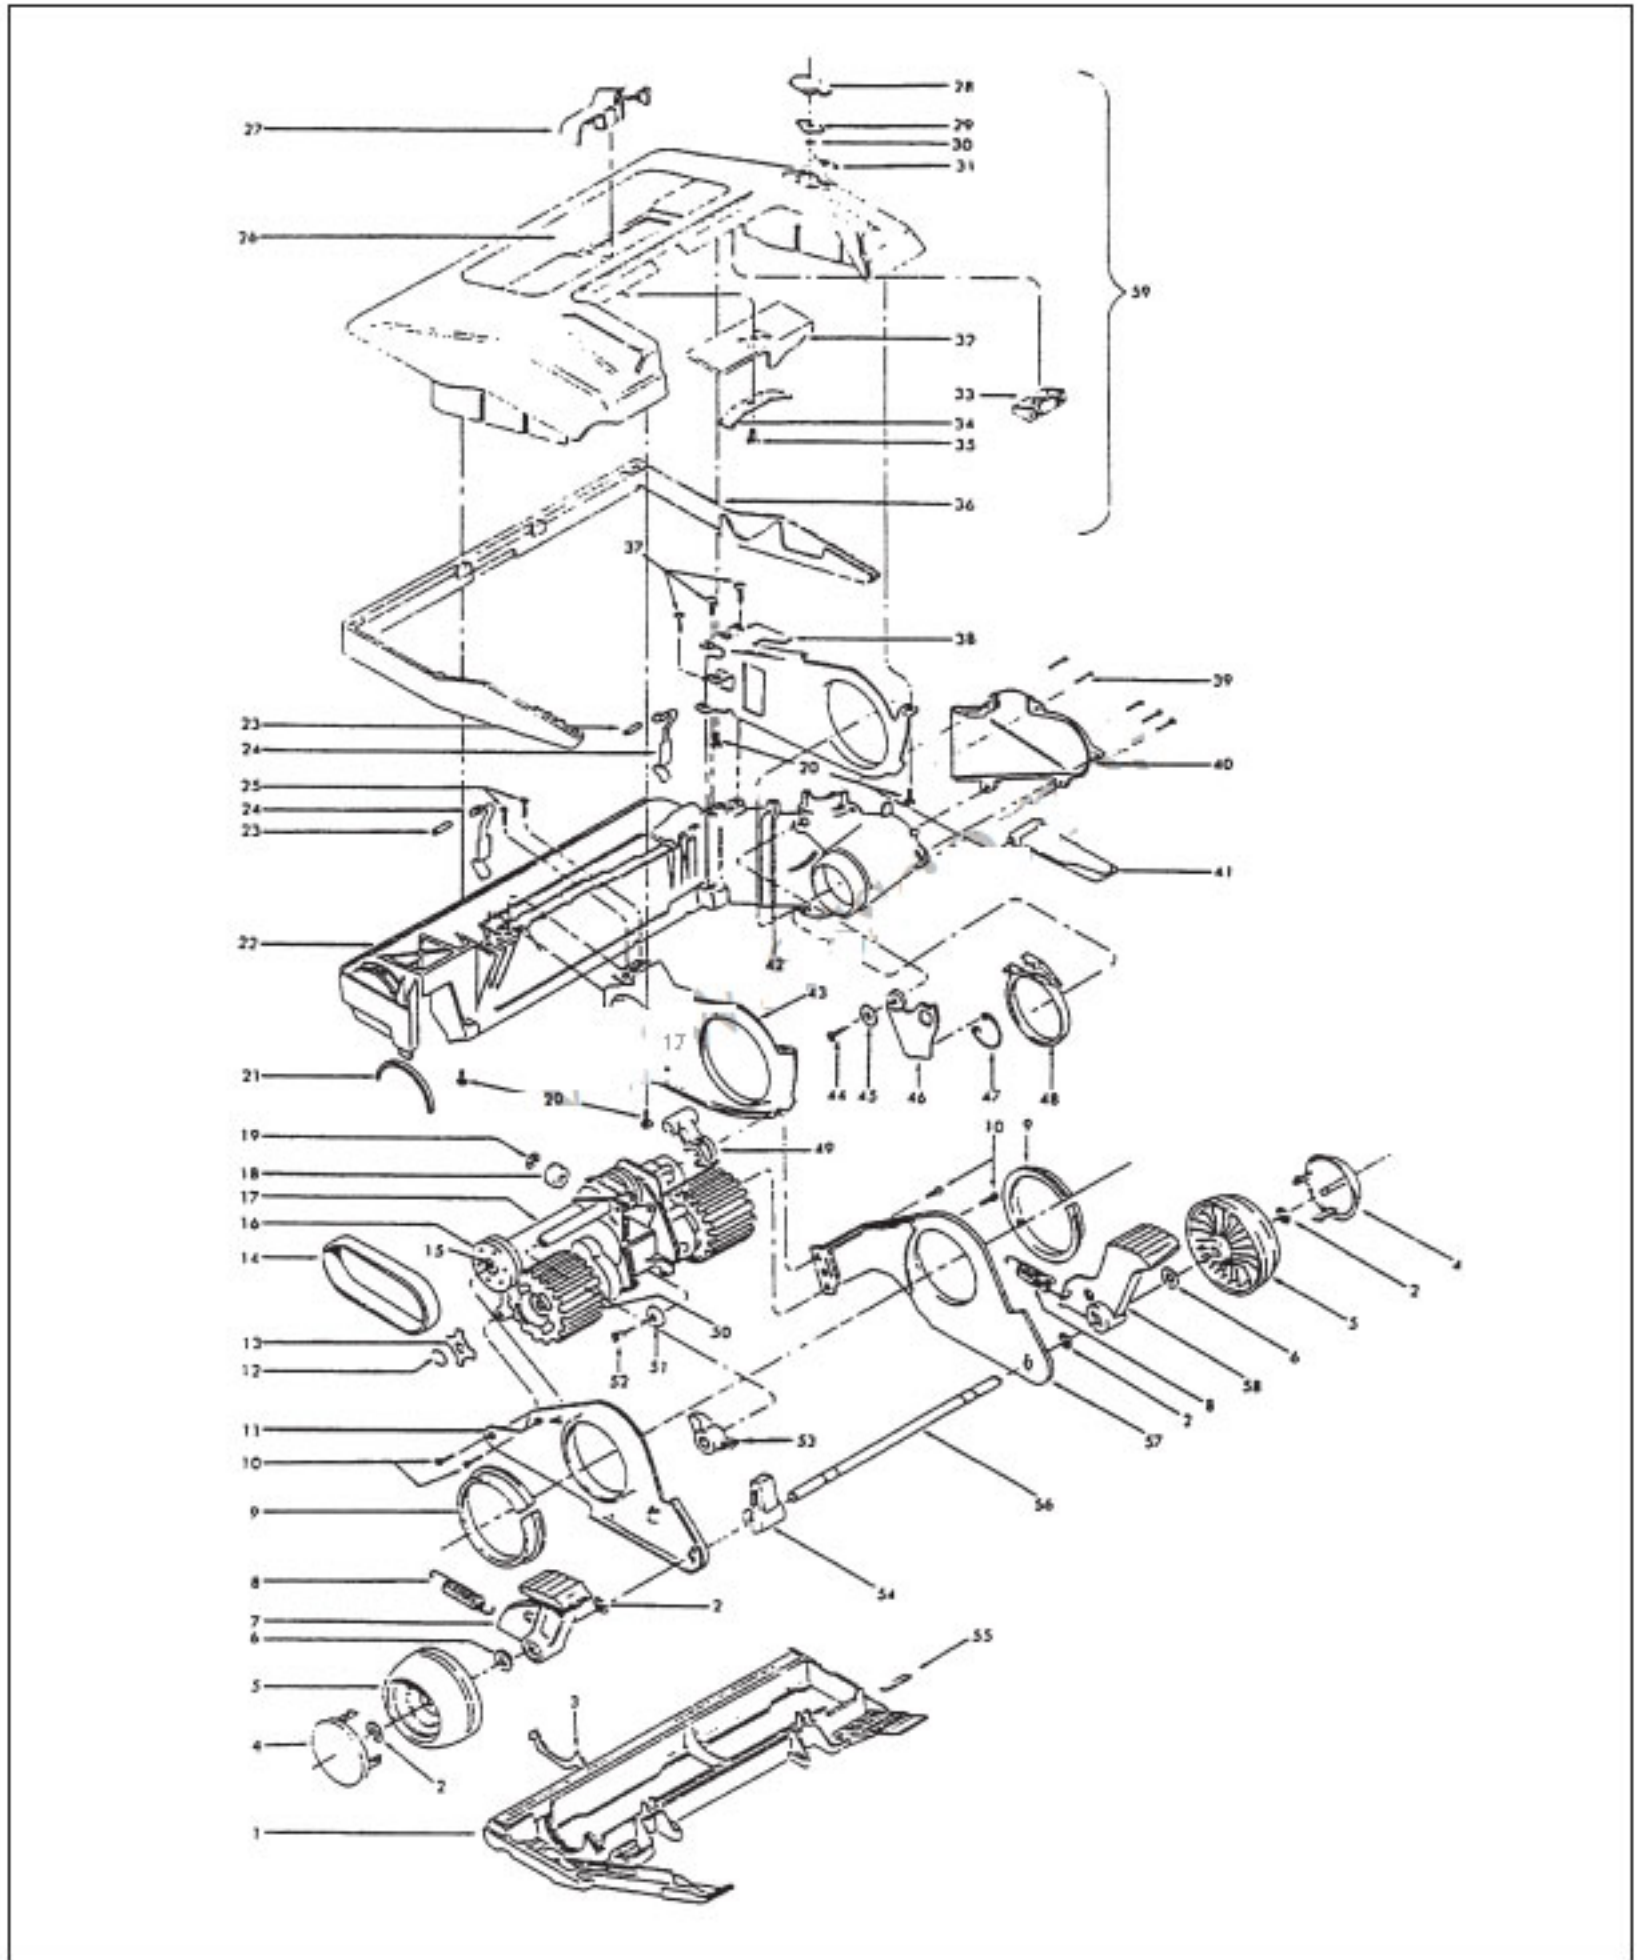

HOOVER Original

POWERMAX

Models U3721-910, U3729-910, U3737-910, U3745-910

Original

HOOVER

POWERMAX

Agitator Housing

Models U3721-910, U3729-910, U3737-910, U3745-910

KEY	PART NO.	DESCRIPTION	KEY	PART NO.	DESCRIPTION
1	H-37245087	Bottom Plate	31	H-38351016	Spring
2	H-13730	Lock Ring (4)	32	H-38563015	Cam
3	H-38781006	Agitator Pulley Seal - Lower	33	H-35131001	Hood Support
4	H-37912013	Wheel Cover (2)	34	H-34751002	Detent Spring
5	H-38522029	Rear Wheel (2)	35	H-21447015	Screw - Self-Tapping
6	H-21312772	Washer (2)	36	H-36235082	Furniture Guard
7	H-38452087	Handle Release Lever - L.H.	37	H-21479431	Screw - Self-Tapping(3)
8	H-38335014	Spring (2)	38	H-35476027	Agitator Housing Bracket - R.H.
9	H-32155004	Bearing (2)	39	H-21479345	Screw - Self-Tapping (5)
10	H-17001	Screw - Self-Tapping (2)	40	H-38715002	Valve Duct Cover
11	H-35476011	Frame - L.H.	41	H-38718006	Valve Door
12	H-160014	Retaining Ring	42	H-34513006	Duct Seal
13	H-16040 AY	Keylock	43	H-35476016	Agitator Housing Bracket-L.H.
14	H-160147	Belt	44	H-21479345	Screw - Self-Tapping
15	H-160031	Nut (P.D. Unit/Pulley)	45	H-21312801	Washer
16	H-38537001	Drive Pulley	46	H-38567006	Valve Drive Crank
17	H-43124013	Power Drive Unit	47	H-36132001	Valve Spring
18	H-31442014	Roller	48	H-38563017	Actuator Ring
19	H-163699	Retaining Ring	49	H-38562013	Lifter - R.H.
20	H-21447014	Screw - Self-Tapping (4)	50	H-163340 AG	Drive Wheel
21	H-12173	Pulley Seal - Upper	51	H-37261003	Wheel
22	H-42246126	Agitator Housing - Valve Ass'y	52	H-21479782	Screw
23	H-31522016	Agitator Clip Pin (2)	53	H-38562010	Lifter - L.H.
24	H-34788001	Agitator Clip (2)	54	H-38452620e	Handle Release
25	H-21447217	Screw - Self-Tapping	55	H-341121001	Bottom Plate Duct Seal
26	H-52115179	Hood Nameplate	56	H-361479782	Rear Axle
27	H-38421080	Nozzle Adj. Lever - U3721-910	57	H-38567002	Frame Ass'y - R.H.
	H-38421081	Nozzle Adj. Lever - U3729-910	58	H-38452088	Handle Release Lever - R.H.
	H-38421082	Nozzle Adj. Lever - U3737-910	59	H-42252310	Hood Ass'y w/o Nameplate (Ref. it. 26) - U3721-910 Incl. It's.27-36
	H-38421083	Nozzle Adj. Lever - U3745-910		H-42252311	Hood Ass'y w/o Nameplate (Ref. it. 26) - U3729-910 Incl. It's.27-36
28	H-37257165	Air Intake Ass'y - U3721-910 (Incl.It's. 29, 30)		H-42252312	Hood Ass'y w/o Nameplate (Ref. it. 26) - U3737-910 Incl. It's. 27-36
	H-37257166	Air Intake Ass'y - U3733737-910 (Incl. It's. 29, 29,		H-42252313	Hood Ass'y w/o Nameplate (Ref. it. 26) - U3745-910 Incl. It's. 27-36
	H-37257167	Air Intake Ass'y - U3737-910 (Incl. It's. 29, 30)			
	H-37257168	Air Intake Ass'y - U3745-910 (Incl. It's. 29, 30)			
29	H-38784057	Seal			
30	H-21362006	Speed Nut