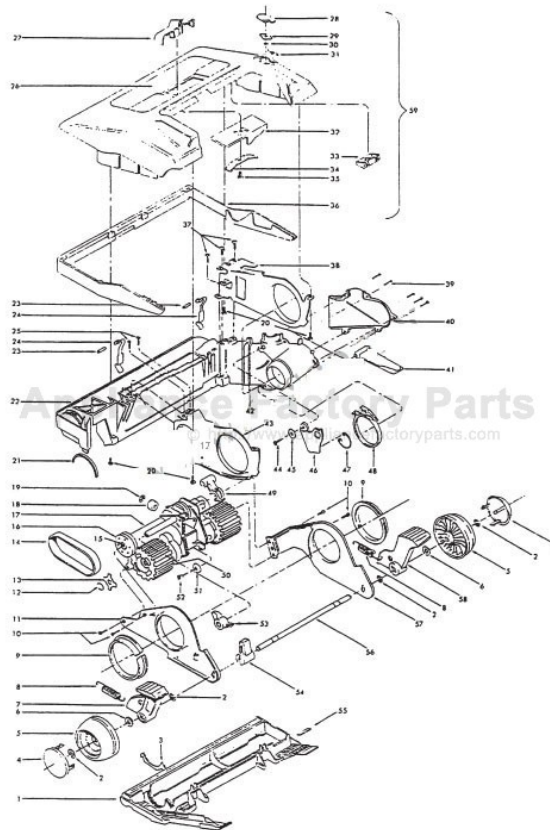

Find Your HOOVER Vacuum Cleaner Parts - Select From 1456 Models

----- Manual continues below part list -----