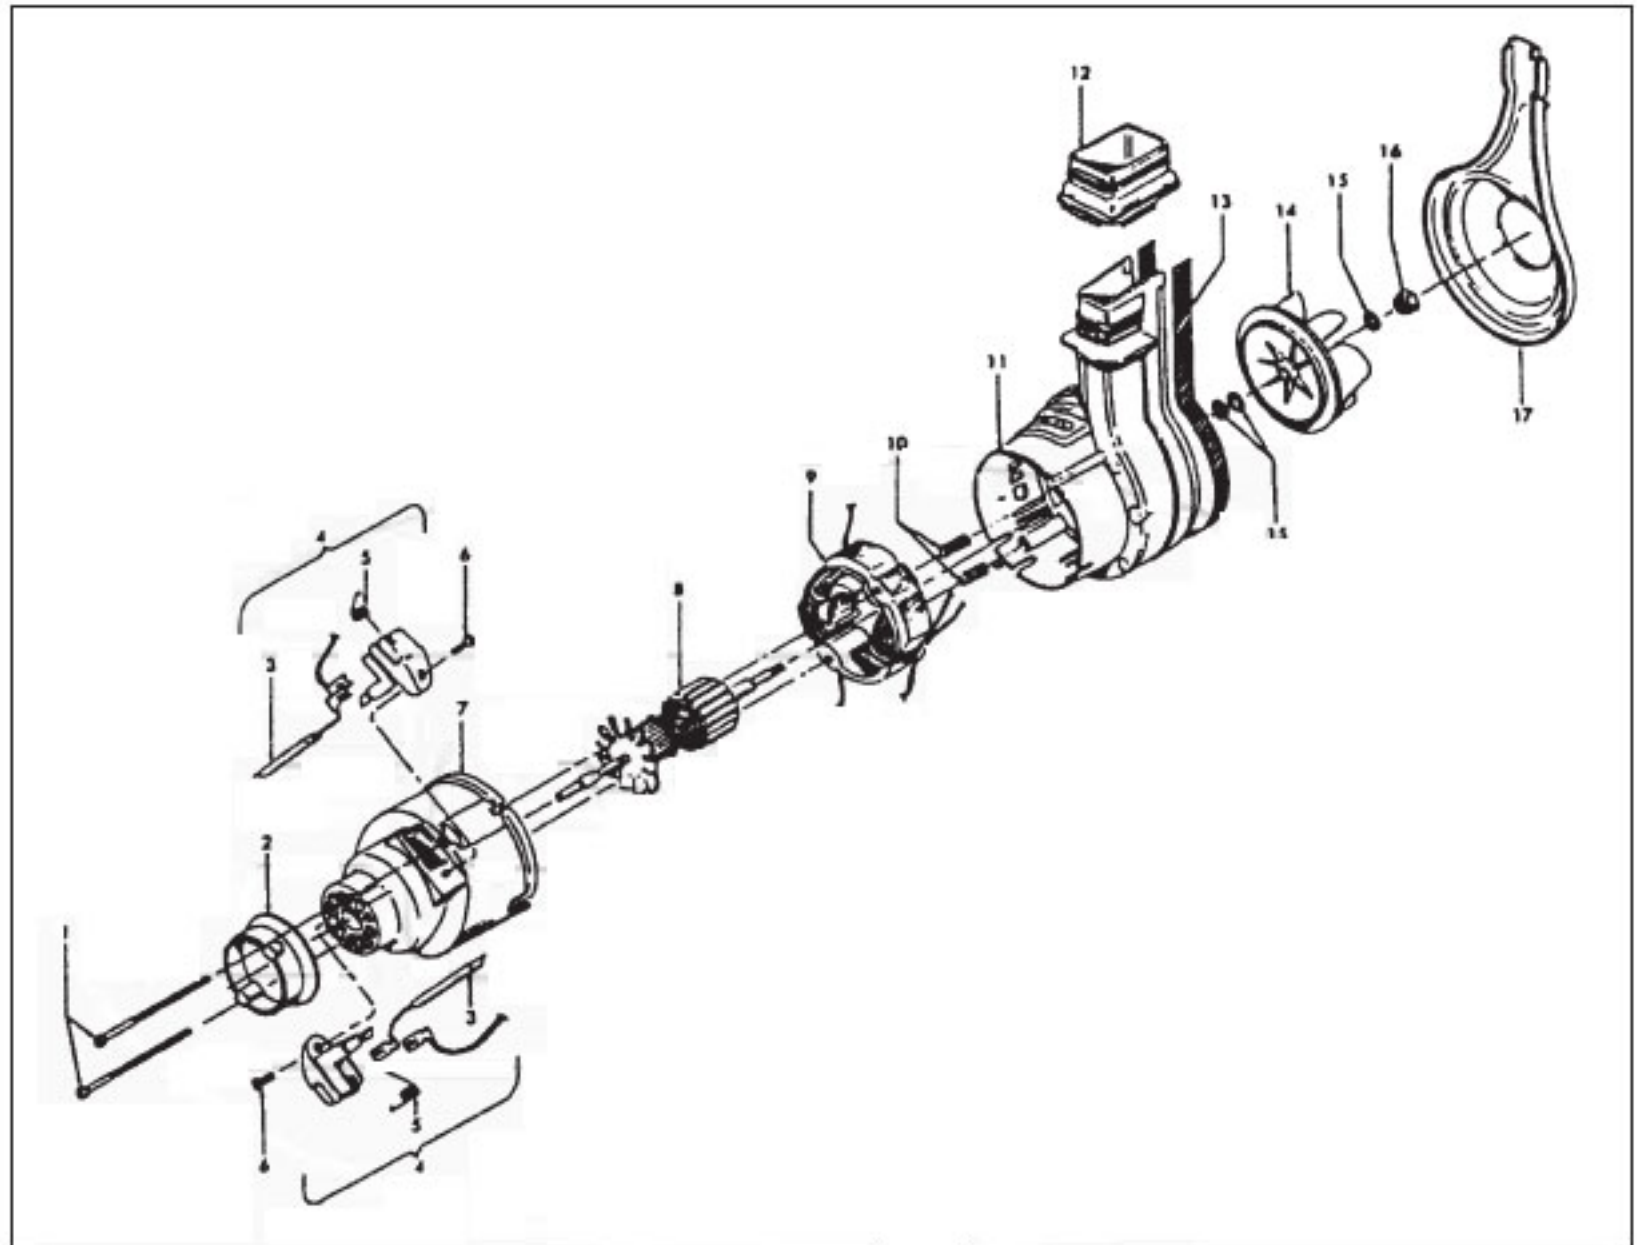

HOOVER Original

POWERMAX

Models U3721-910, U3729-910, U3737-910, U3745-910

KEY	PART NO.	DESCRIPTION
1	H-51669050	Handle Tube Nameplate - U3721-910
	H-51669051	Handle Tube Nameplate - U3729-910
	H-51669052	Handle Tube Nameplate - U3737-910
	H-51669053	Handle Tube Nameplate - U3745-910
2	H-36957012	Handle Support
3	H-36142001	Drive Control Pin
4	H-38421021	Switch Button (2)
5	H-48663153	Handle Grip - Ass'y - Upper - Incl. Items 3, 4, 7
6	H-31754002	Handle Sleeve
7	H-38421042	Switch Actuator
8	H-43211010	Control Cable & Tube
9	H-28179015	Switch
10	H-27666702	Terminal (3)
11	H-37258082	Terminal Shield
12	H-12227	Insulated Terminal
13	H-51869001	Warning Label
14	NA	Tape
15	H-34777017	Handle Support Plate
16	H-21447125	Screw - Self - Tapping (2)
17	H-39458039	Handle Grip - Lower Half
18	H-214 47122	Screw - Self - Tapping
19	H-39477017	Screw - Self - Tapping
20	H-21458131	Handle Cover/Cord Release
21	H-39467071	Handle Tube w/o Nameplate & Label (Ref. It's. 1 & 13) - U3729-910, U3737-910, U3745-910
	H-39467078	Handle Tube w/o Nameplate & Label (Ref. It's. 1 & 13) z- U3721-910
22	H-46383283	Attach. Cord - 35'
23	H-34253011	Cord Protection Retainer
24	H-46513008	Lead Wire (Switch/Motor)
25	H-46143064	Lead Wire (Switch/Conn./Attach. Cord)

HOOVER Original

CONCEPT ONE & POWERMAX

Models U3315, U3315-070, U3317, U3319-9, U3319-970, U3321, U3323, U3329, U3331, U3335, U3341-900, U3721-910, U3729-910, U3737-910, U3745-910

KEY	PART NO.	DESCRIPTION
	H-43576074	Motor Ass'y Comp.
1	H-21479573	Screw - Self Tapping (2)
2	H-32162003	Motor Mount
3	H-47315010	Brush & Terminal Ass'y (2)
4	H-47318008	Brush Carrier Ass'y
5	H-38353004	Spring (2)
6	H-21479302	Screw - Self Tapping (2)
7	H-42193004	Motor Housing Ass'y
8	H-44765213	Armature Ass'y Comp.
9	H-45317027	Field Ass'y Comp.
10	H-12854	Spring
11	H-43588001	Fan Chamber Ass'y
12	H-38785002	Seal
13	H-54821001	Tape
14	NLA	Fan
15	H-166563	Washer (3)
16	H-33426001	Nut
17	H-43588003	Fan Cover Ass'y