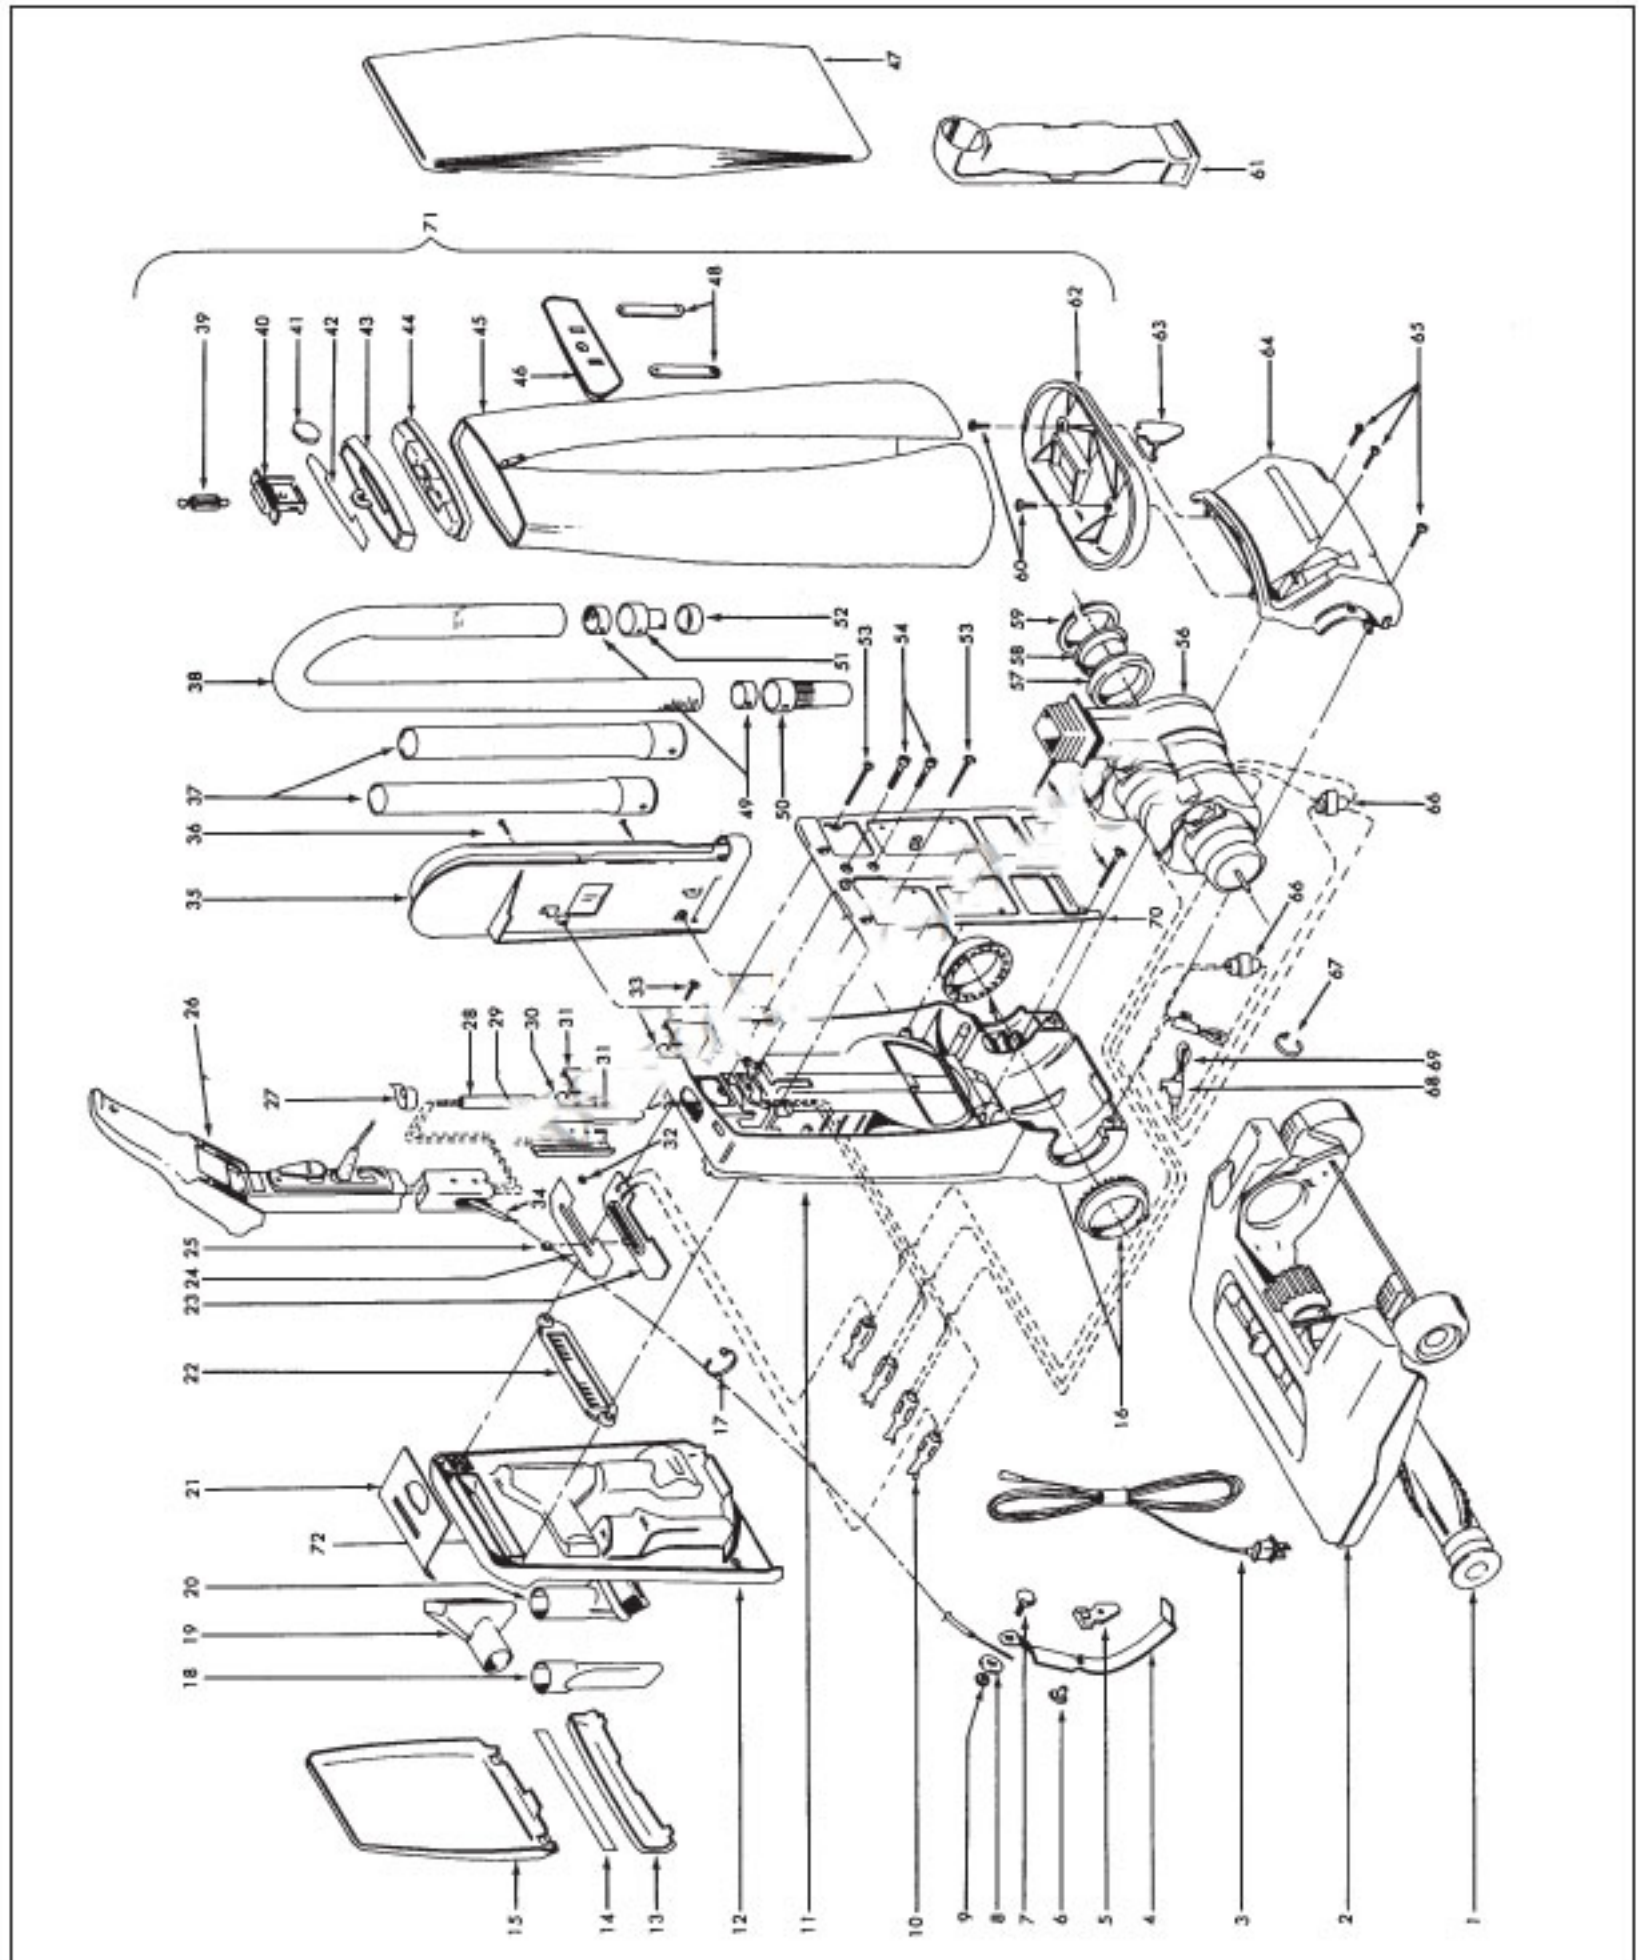

HOOVER Original

POWERMAX
Model U3745-910

Original

HOOVER

**POWERMAX
Model U3745-910**

KEY	PART NO.	DESCRIPTION	KEY	PART NO.	DESCRIPTION
1	H-48416009	Agitator Ass'y - See Detail Agitator Housing - See Page 22-100	46	H-36425037	Jacket Support
3	H-46383283	Attach. Cord	47	H-4010001 A	Throw Away Bag (3 Pk.)
4	H-43140381	Actuator Bar Ass'y	48	H-36131050	Jacket Retainer (2)
5	H-38511027	Pivot Bearing	49	H-36116012	Hose Connector Collar
6	H-160079 AW	Nut - Special	50	H-32288008	Hose Adapter
7	H-160058	Bolt - Special	51	H-32377004	Hose Connector
8	H-160059	Washer	52	H-31178013	Hose Gasket
9	H-160061	Nut	53	H-21447025	Screw - Self-Tapping (2)
10	H-12227	Insulated Terminal (4)	54	H-21563001	Machine Screw (2)
11	H-42253121	Front Housing Ass'y - Incl. It's. 29- 33	55	H-21447019	Screw - Self-Tapping (2)
12	H-37254083	Front Cover w/o Nameplates - (Ref. It's. 14 & 72)	56	H-43576074	Motor Ass'y (See Detail)
13	H-48111006	Lens - Shield Ass'y	57	H-32175011	Motor Mount
14	H-51638046	Front Cover Nameplate (Dirt Finder Headlight)	58	H-32156007	Seal Ring
15	H-37257006	Tool Door	59	H-32155006	Mount Ring
16	H-38511002	Bearing	60	H-21447012	Screw - Self-Tapping
17	H-27479307	Cable Tie	61	H-38657010	Top Fill Tube
18	H-38617024	Crevice Tool	62	H-36425008	Jacket Bottom
19	H-38614026	Furniture Nozzle	63	H-39442040	Cord Wrap - Lower
20	H-43414129	Dusting Brush	64	H-37195100	Motor Cover
21	H-42256114	Housing Cover	65	H-21447003	Screw - Self-Tapping (3)
22	H-35123001	Front Cover Insert	66	H-27617103	Connector (2)
23	H-46851023	PC Board	67	H-27479307	Cable Tie
24	H-34287040	Insulator	68	H-47176001	Lamp Socket Ass'y (2)
25	H-38421040	Button	69	H-27313105	Dirt Finder Lamp (2)
26	-	Handle Ass'y - See Detail	70	H-37257003	Rear Cover
27	-	Tape	71	H-43479307	Jacket Ass'y - Comp.
28	H-31735007	Insulating Tube	72	H-5217608	Housing Nameplate (PowerMAX)
29	H-35152008	Handle Mounting Bracket Front Half	ITEMS NOT ILLUSTRATED		
30	H-36193016	Handle Insulator Support	H-31322001	Roller (Frt. Hsg./Valve)	
31	H-35152011	Handle Mounting Bracket - Rear Half	H-21312705	Washer (Frt. Hsg./Roller)	
32	H-168278 AY	Washer	H-12097 AW	Roller Pin (Frt. Hsg./Roller)	
33	H-21254008	Rivet	H-34161008	Light Barrier - Fiber (Frt. Hsg.)	
34	H-43211010	Control Cable & Tube	H-170975	Wrench - Special (This is a 1/2" 12 point, deep offset box wrench used on Item 7, Part 160058 Bolt, in conjunction with the adjustment of the control cable)	
35	H-36433090	Hose Rack	H-56511371	Owner Manual	
36	H-21447217	Screws - Self-Tapping (2)	H-58152092	Carton	
37	H-43452010	Extension Tube (2)	H-58211013	Lower Support	
38	H-43434086	Cleaning Tool Hose	H-58249004	Front Support	
39	H-38334002	Spring	H-58385015	Handle Support	
40	H-35111002	Drawer			
41	H-57363002	Scent Tablet (4 Pk.)			
42	H-51639104	Bag Cover Nameplate			
43	H-37959085	Bag Cover			
44	H-37959090	Hanger			
45	H-43677344	Outer Bag