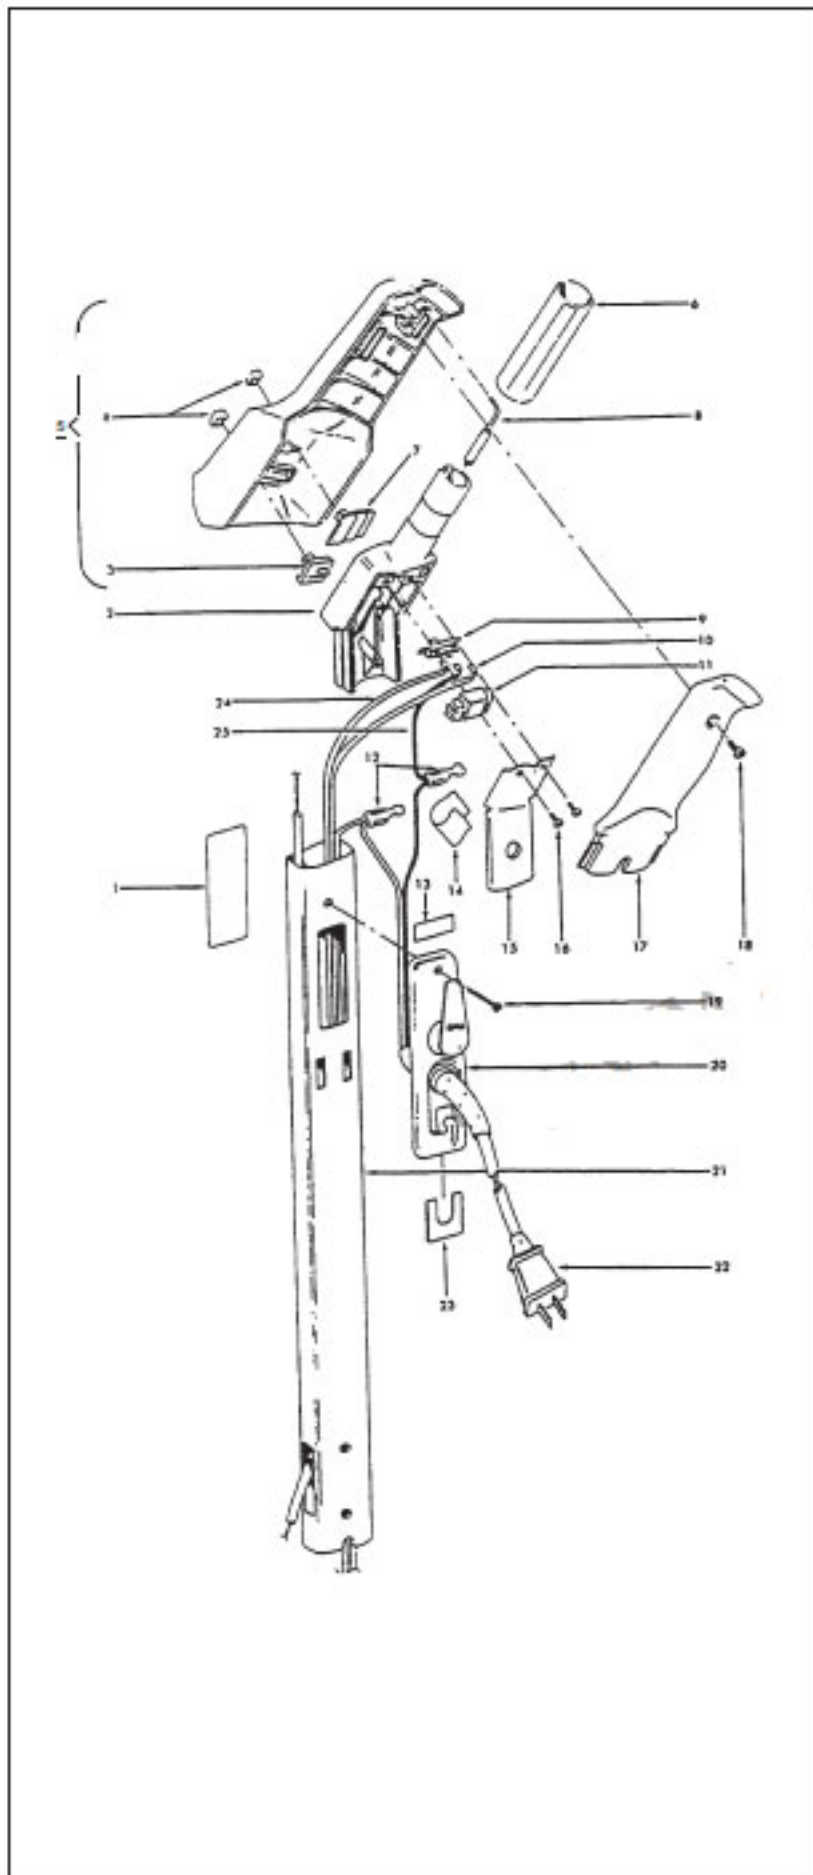

HOOVER Original

POWERMAX

Models U3721-910, U3729-910, U3737-910, U3745-910

KEY	PART NO.	DESCRIPTION
1	H-51669050	Handle Tube Nameplate - U3721-910
	H-51669051	Handle Tube Nameplate - U3729-910
	H-51669052	Handle Tube Nameplate - U3737-910
	H-51669053	Handle Tube Nameplate - U3745-910
2	H-36957012	Handle Support
3	H-36142001	Drive Control Pin
4	H-38421021	Switch Button (2)
5	H-48663153	Handle Grip - Ass'y - Upper - Incl. Items 3, 4, 7
6	H-31754002	Handle Sleeve
7	H-38421042	Switch Actuator
8	H-43211010	Control Cable & Tube
9	H-28179015	Switch
10	H-27666702	Terminal (3)
11	H-37258082	Terminal Shield
12	H-12227	Insulated Terminal
13	H-51869001	Warning Label
14	NA	Tape
15	H-34777017	Handle Support Plate
16	H-21447125	Screw - Self - Tapping (2)
17	H-39458039	Handle Grip - Lower Half
18	H-214 47122	Screw - Self - Tapping
19	H-39477017	Screw - Self - Tapping
20	H-21458131	Handle Cover/Cord Release
21	H-39467071	Handle Tube w/o Nameplate & Label (Ref. It's. 1 & 13) - U3729-910, U3737-910, U3745-910
	H-39467078	Handle Tube w/o Nameplate & Label (Ref. It's. 1 & 13) z- U3721-910
22	H-46383283	Attach. Cord - 35'
23	H-34253011	Cord Protection Retainer
24	H-46513008	Lead Wire (Switch/Motor)
25	H-46143064	Lead Wire (Switch/Conn./Attach. Cord)