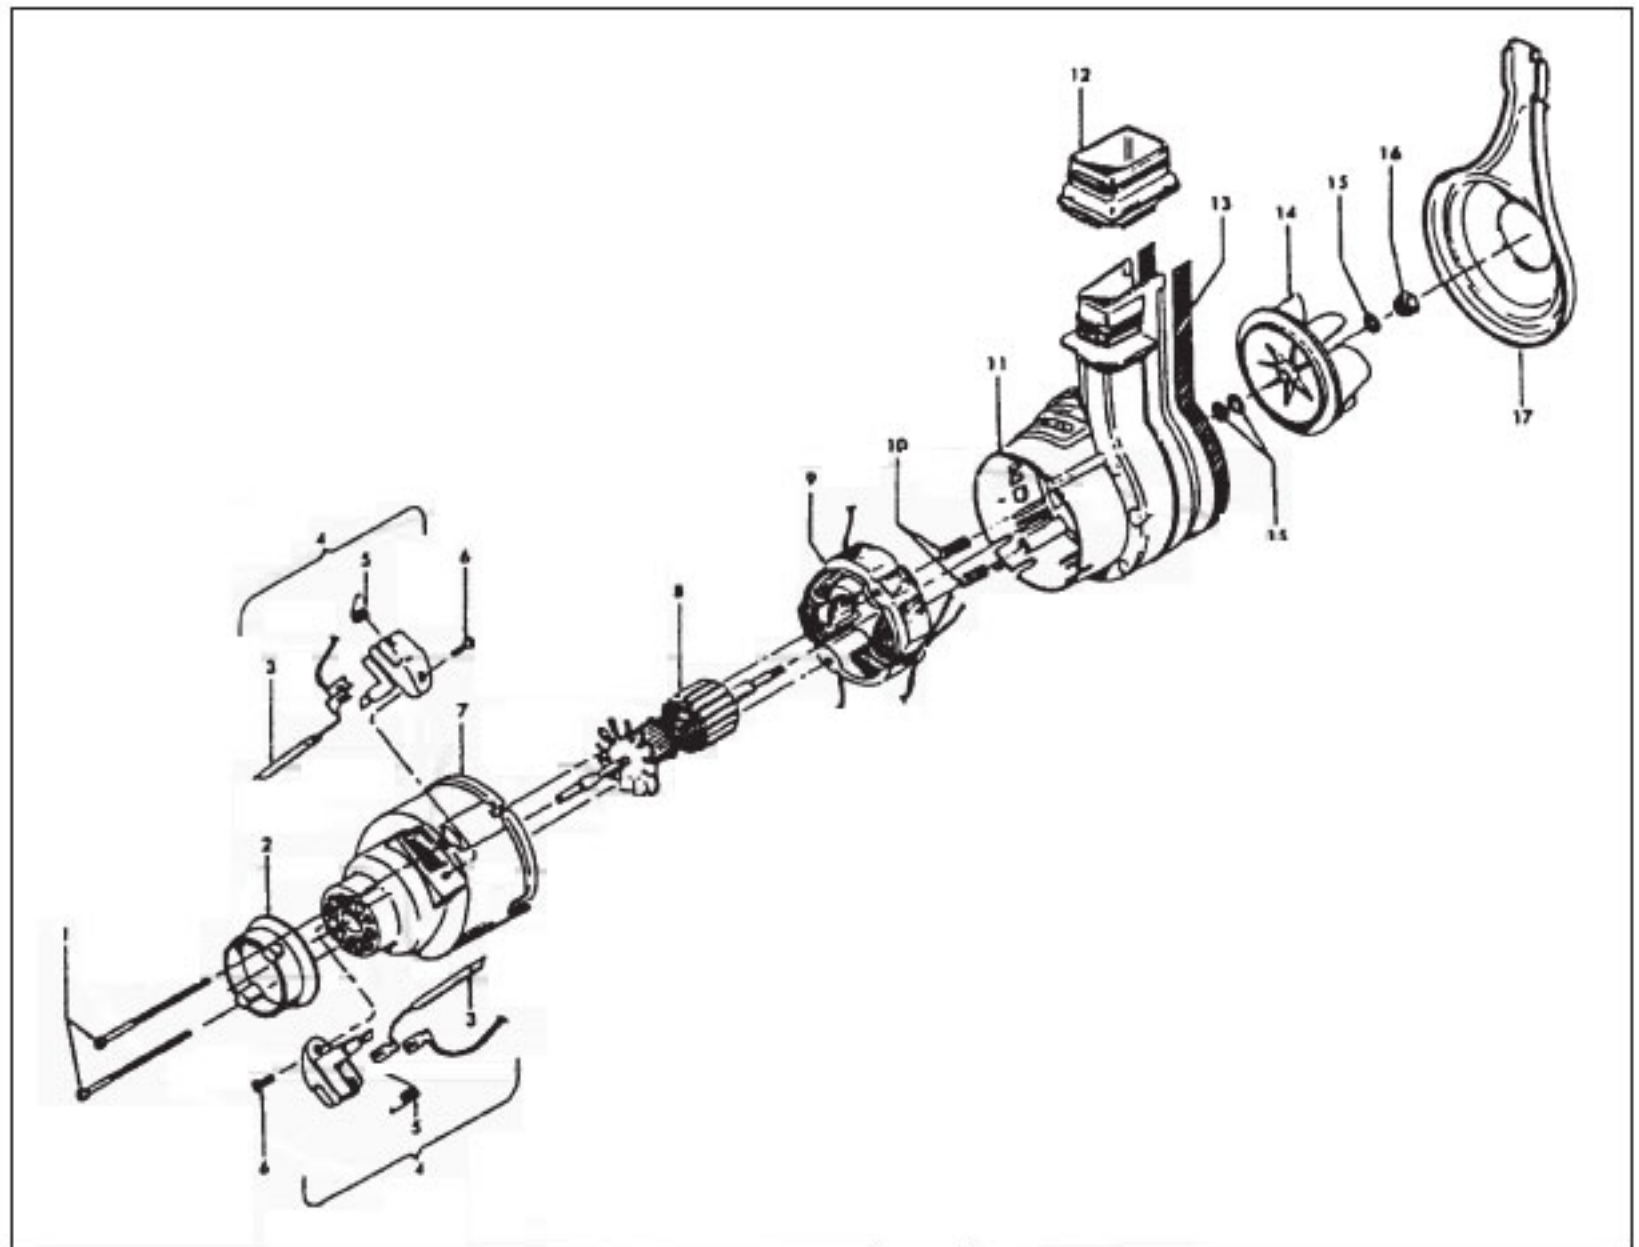

HOOVER Original

CONCEPT ONE & POWERMAX

Models U3315, U3315-070, U3317, U3319-9, U3319-970, U3321, U3323, U3329, U3331, U3335, U3341-900, U3721-910, U3729-910, U3737-910, U3745-910

KEY	PART NO.	DESCRIPTION
	H-43576074	Motor Ass'y Comp.
1	H-21479573	Screw - Self Tapping (2)
2	H-32162003	Motor Mount
3	H-47315010	Brush & Terminal Ass'y (2)
4	H-47318008	Brush Carrier Ass'y
5	H-38353004	Spring (2)
6	H-21479302	Screw - Self Tapping (2)
7	H-42193004	Motor Housing Ass'y
8	H-44765213	Armature Ass'y Comp.
9	H-45317027	Field Ass'y Comp.
10	H-12854	Spring
11	H-43588001	Fan Chamber Ass'y
12	H-38785002	Seal
13	H-54821001	Tape
14	NLA	Fan
15	H-166563	Washer (3)
16	H-33426001	Nut
17	H-43588003	Fan Cover Ass'y

NLA = No Longer Available