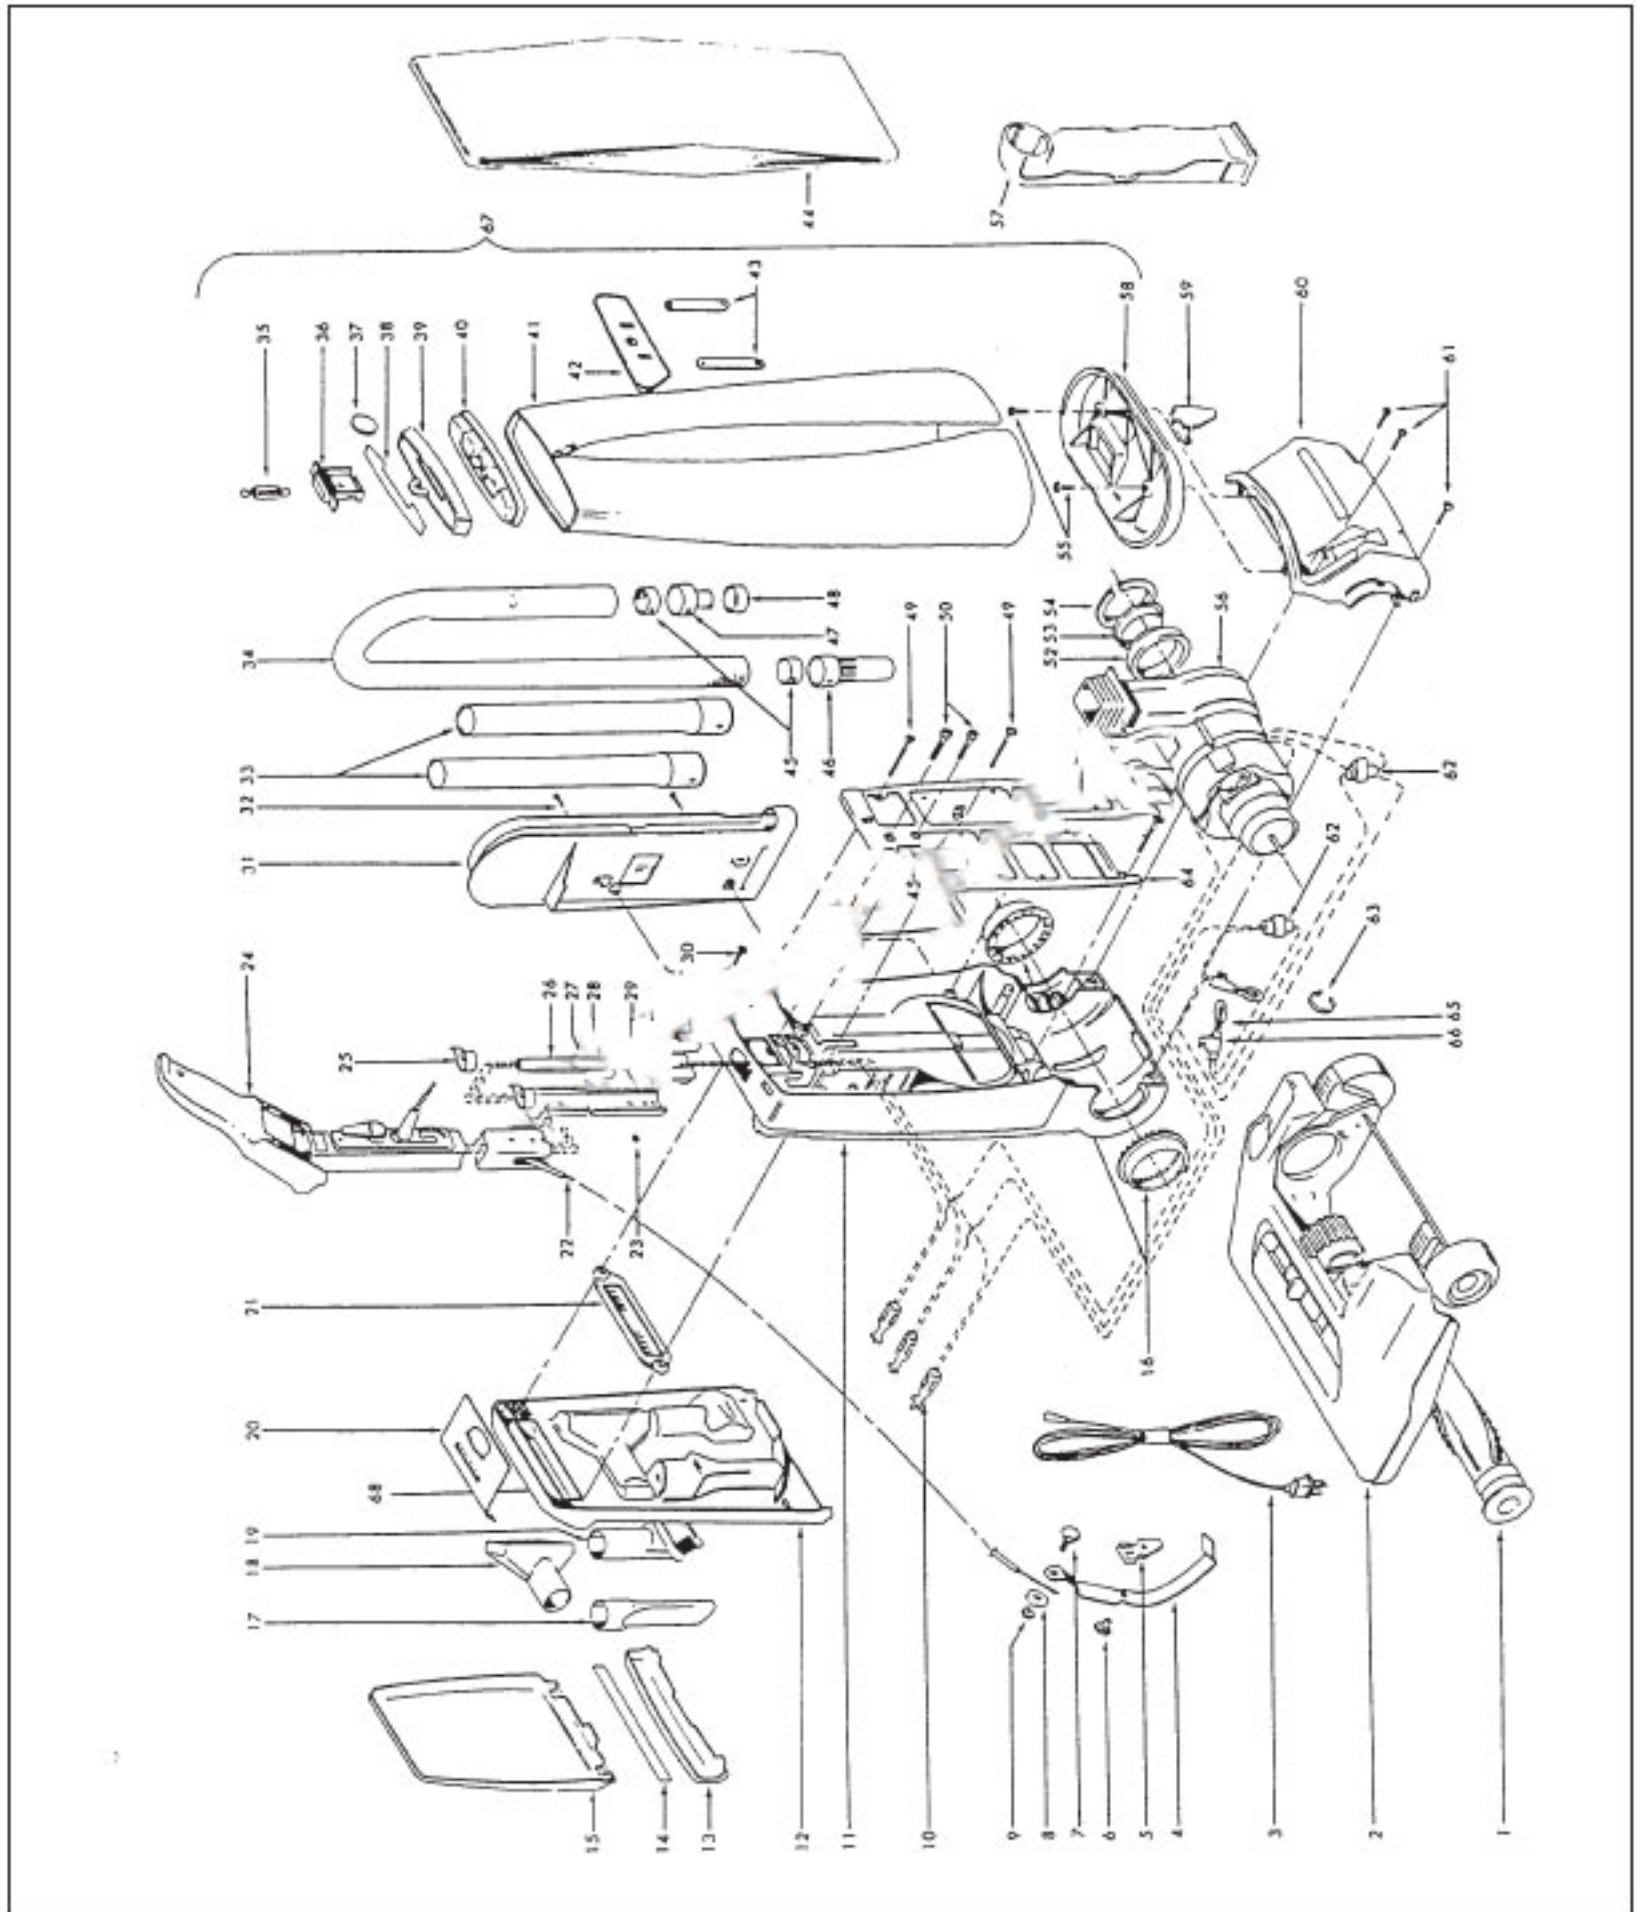

HOOVER Original

POWERMAX

Models U3729-910, U3737-910

Original

HOOVER

POWERMAX

Models U3729-910, U3737-910

KEY	PART NO.	DESCRIPTION	KEY	PART NO.	DESCRIPTION
1	H-48416009	Agitator Ass'y - See Detail - U3737-910	41	H-43677342	Outer Bag - U3729-910
	H-48414019	Agitator Ass'y - See Detail - U3729-910		H-43677343	Outer Bag - U3737-910
2	-	Agitator Housing - See Detail	42	H-36425037	Jacket Support
3	H-46383283	Attach. Cord	43	H-36131050	Jacket Retainer (2)
4	H-43140381	Actuator Bar Ass'y	44	H-4010001 A	Throw Away Bag (2)
5	H-38511027	Pivot Bearing	45	H-36116012	Hose Connector Collar
6	H-160079 AW	Nut - Special	46	H-32288008	Hose Adapter
7	H-160058	Bolt - Special	47	H-32377004	Hose Connector
8	H-160059	Washer	48	H-31178013	Hose Gasket
9	H-160061	Nut	49	H-21447025	Screw - Self-Tapping (2)
10	H-12227	Insulated Terminal (3)	50	H-21563001	Machine Screw (2)
11	H-42253085	Front Housing Ass'y - U3729-910 Incl. It's. 23 & 26-30	51	H-21447019	Screw - Self-Tapping (2)
	H-42253048	Front Housing Ass'y - U3737-910 Incl. It's. 23 & 26-30	52	H-32175011	Motor Mount
12	H-37254081	Front Cover w/o Nameplates - U3729-910 - (Ref. It's. 14 & 68)	53	H-32156007	Seal Ring
	H-37254082	Front Cover w/o Nameplates - U3737-910 - (Ref. It's. 14 & 68)	54	H-32155006	Mount Ring
13	H-48111006	Lens - Shield Ass'y	55	H-21447012	Screw - Self-Tapping
14	H-51638046	Front Cover Nameplate (Dirt Finder Headlight)	56	H-43576074	Motor Ass'y (See Detail)
15	H-37257006	Tool Door	57	H-38657010	Top Fill Tube
16	H-38511002	Bearing	58	H-36425008	Jacket Bottom
17	H-38617203	Crevice Tool	59	H-39442040	Cord Wrap - Lower
18	H-38614026	Furniture Nozzle	60	H-37195098	Motor Cover - U3729-910
19	H-43414129	Dusting Brush		H-37195099	Motor Cover - U3737-910
20	H-37951006	Housing Cover	61	H-21447003	Screw - Self-Tapping (3)
21	H-35123001	Front Cover Insert	62	H-27617103	Connector (2)
22	H-43211010	Control Cable & Tube	63	H-27479307	Cable Tie
23	H-168278 AY	Washer	64	H-37195099	Rear Cover
24	-	Handle Ass'y - See Detail	65	H-21442040	Dirt Finder Lamp (2)
25	-	Tape	66	H-37176001	Lamp Socket Ass'y (2)
26	H-31735007	Insulating Tube	67	H-43677350	Jacket Ass'y - Comp. U3729-910
27	H-35152008	Handle Mounting Bracket - Front Half		H-43677351	Jacket Ass'y - Comp. U3737-910
28	H-36193016	Handle Insulator Support	68	H-52115180	Housing Nameplate (PowerMAX)
29	H-35152011	Handle Mounting Bracket - Rear Half			
30	H-21254008	Rivet			
31	H-36433090	Hose Rack			
32	H-21447217	Screws - Self-Tapping (2)			
33	H-43452010	Extension Tube (2) - U3737-910			
	H-38634074	Extension Tube (2) - U3729-910			
34	H-43434086	Cleaning Tool Hose			
35	H-38334002	Spring			
36	H-35111002	Drawer U3737-910			
37	H-57363002	Scent Tablet (4 Pk.) - U3737-910			
38	H-51639104	Bag Cover Nameplate - U3737-910			
39	H-37959085	Bag Cover - U3737-910			
	H-37959084	Bag Cover - U3729-910			
40	H-37959090	Hanger - U3737-910			
	H-37959095	Hanger - U3729-910			

ITEMS NOT ILLUSTRATED

H-31322001	Roller (Frt. Hsg./Valve)
H-21312705	Washer (Frt. Hsg./Roller)
H-12097 AW	Roller Pin (Frt. Hsg./Roller)
H-34161008	Light Barrier - Fiber (Frt. Hsg.)
H-170975	Wrench - Special (This is a 1/2" 12 point, deep offset box wrench used on Item 7, Part 160058 Bolt, in conjunction with the adjustment of the control cable.)
H-56511370	Owner Manual - U3729-910
H-56511371	Owner Manual - U3737-910
H-58152090	Carton - U3729-910
H-58152091	Carton - U3737-910
H-58211013	Lower Support
H-58249004	Front Support
H-58385015	Handle Support