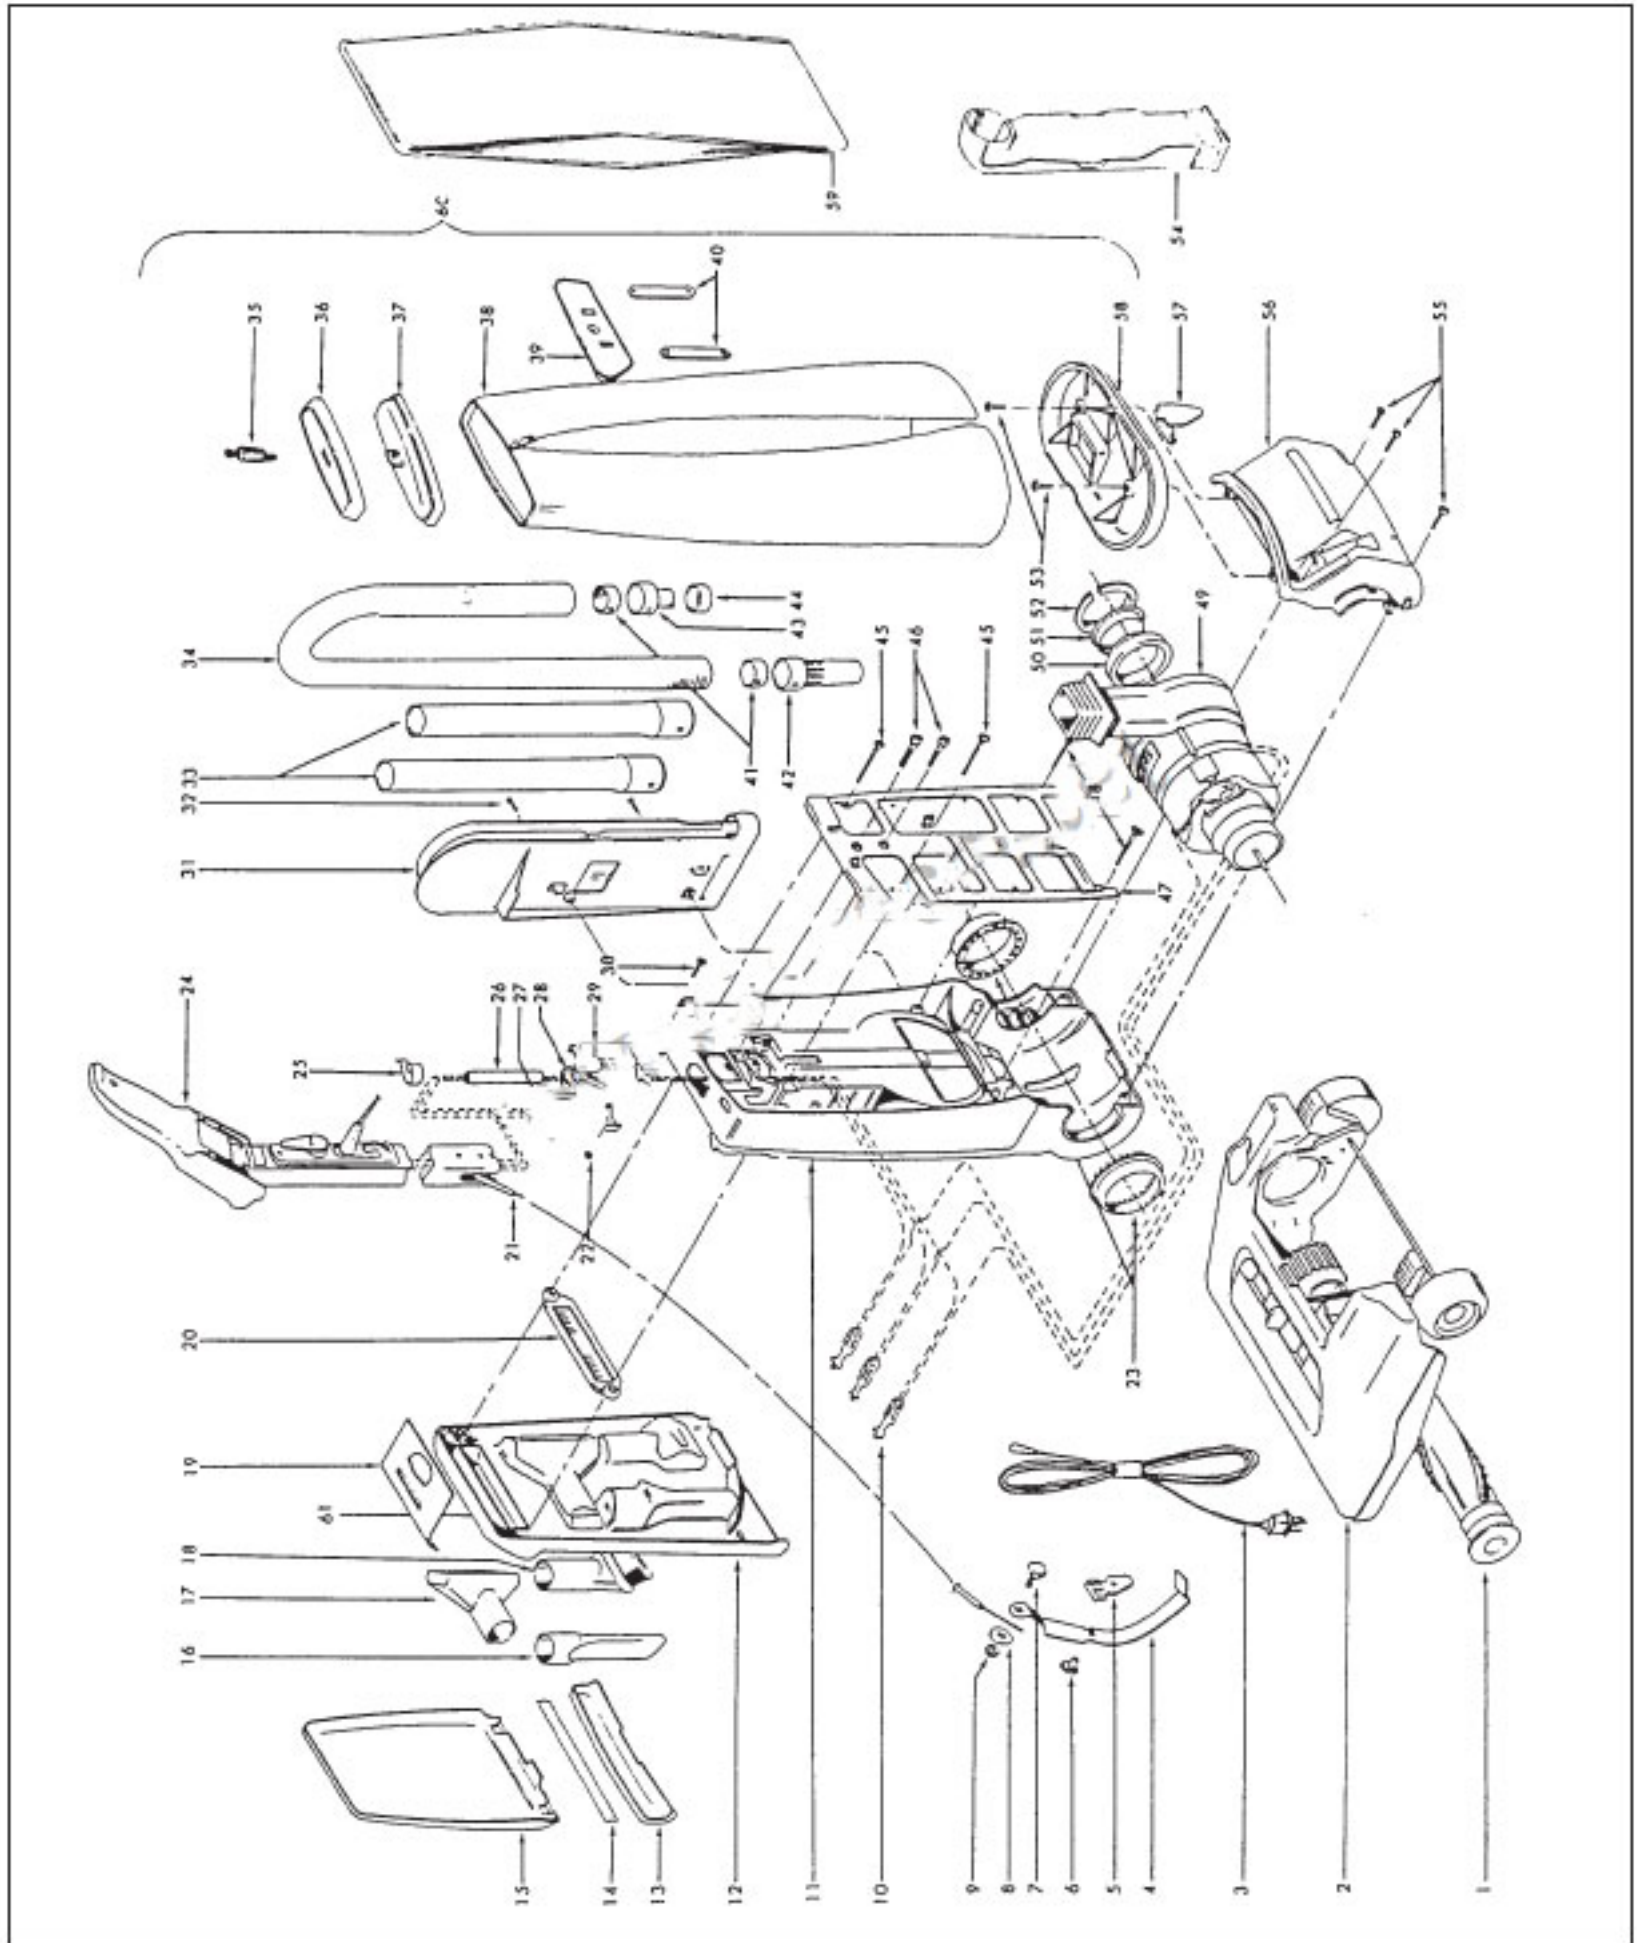

HOOVER Original

POWERMAX
Model U3721-910

Original

HOOVER

POWERMAX

Model U3721-910

KEY	PART NO.	DESCRIPTION	KEY	PART NO.	DESCRIPTION
1	H-48414019	Agitator Ass'y - See Detail	39	H-36425037	Jacket Support
2		Agitator Housing - See Detail	40	H-36131050	Jacket Retainer (2)
3	H-46383283	Attach. Cord	41	H-36116012	Hose Connector Collar
4	H-43140381	Actuator Bar Ass'y	42	H-32288008	Hose Adapter
5	H-38511027	Pivot Bearing	43	H-32377004	Hose Connector
6	H-160079 AW	Nut - Special	44	H-31178013	Hose Gasket
7	NLA	Bolt - Special	45	H-21447025	Screw - Self-Tapping (2)
8	NLA	Washer	46	H-21563001	Machine Screw (2)
9	H-21641623	Nut	47	H-37257092	Rear Cover
10	H-12227	Insulated Terminal (3)	48	H-21447019	Screw - Self-Tapping (2)
11	H-42253046	Front Housing Ass'y - Incl. It's. 22 & 26-30	49	H-43576074	Motor Ass'y (See Detail)
12	H-37254080	Front Cover w/o Nameplates (Ref. It's. 14 & 61)	50	H-32175011	Motor Mount
13	H-37246125	Panel	51	H-32156007	Seal Ring
14	H-51638045	Front Cover Nameplate (Self Propelled)	52	H-32155006	Mount Ring
15	H-37257006	Tool Door	53	H-21447012	Screw - Self-Tapping
16	H-38617203	Crevice Tool	54	H-38657010	Top Fill Tube
17	H-38614026	Furniture Nozzle	55	H-21447003	Screw - Self-Tapping (3)
18	H-43414129	Dusting Brush	56	H-37195097	Motor Cover
19	H-37951006	Housing Cover	57	H-39442040	Cord Wrap - Lower
20	H-35123001	Front Cover Insert	58	H-36425008	Jacket Bottom
21	H-43211010	Control Cable & Tube	59	H-4010001 A	Throw Away Bag (3 Pk.)
22	H-168278 AY	Washer	60	H-43677347	Jacket Ass'y - Comp.
23	H-38511002	Bearing	61	H-52115180	Housing Nameplate (PowerMAX)
24	-	Handle Ass'y - See Detail	ITEMS NOT LISTED		
25	-	Tape	H-31425040		Roller (Frt. Hsg./Valve)
26	H-31735007	Insulating Tube	H-21300005		Washer (Frt. Hsg./Roller)
27	H-35152008	Handle Mounting Bracket Front Half	H-152097 AW		Roller Pin (Frt. Hsg./Roller)
28	H-36193016	Handle Insulator Support	H-170975		Wrench - Special (This is a 1/2" 12 point, deep offset box wrench used on Item 7, Part 160058)
29	H-35152011	Handle Mounting Bracket Rear Half			Bolt, in conjunction with the adjustment of the control cable.)
30	H-21254008	Rivet	H-56511371		Owner Manual
31	H-36433090	Hose Rack	H-58152093		Carton
32	H-21447217	Screws - Self-Tapping (2)	H-58211013		Lower Support
33	H-38634074	Extension Tube (2)	H-58249004		Front Support
34	H-43434086	Cleaning Tool Hose Ass'y	H-58385015		Handle Support
35	H-38334002	Spring			
36	H-37959084	Bag Cover			
37	H-37959095	Hanger			
38	H-43677341	Outer Bag