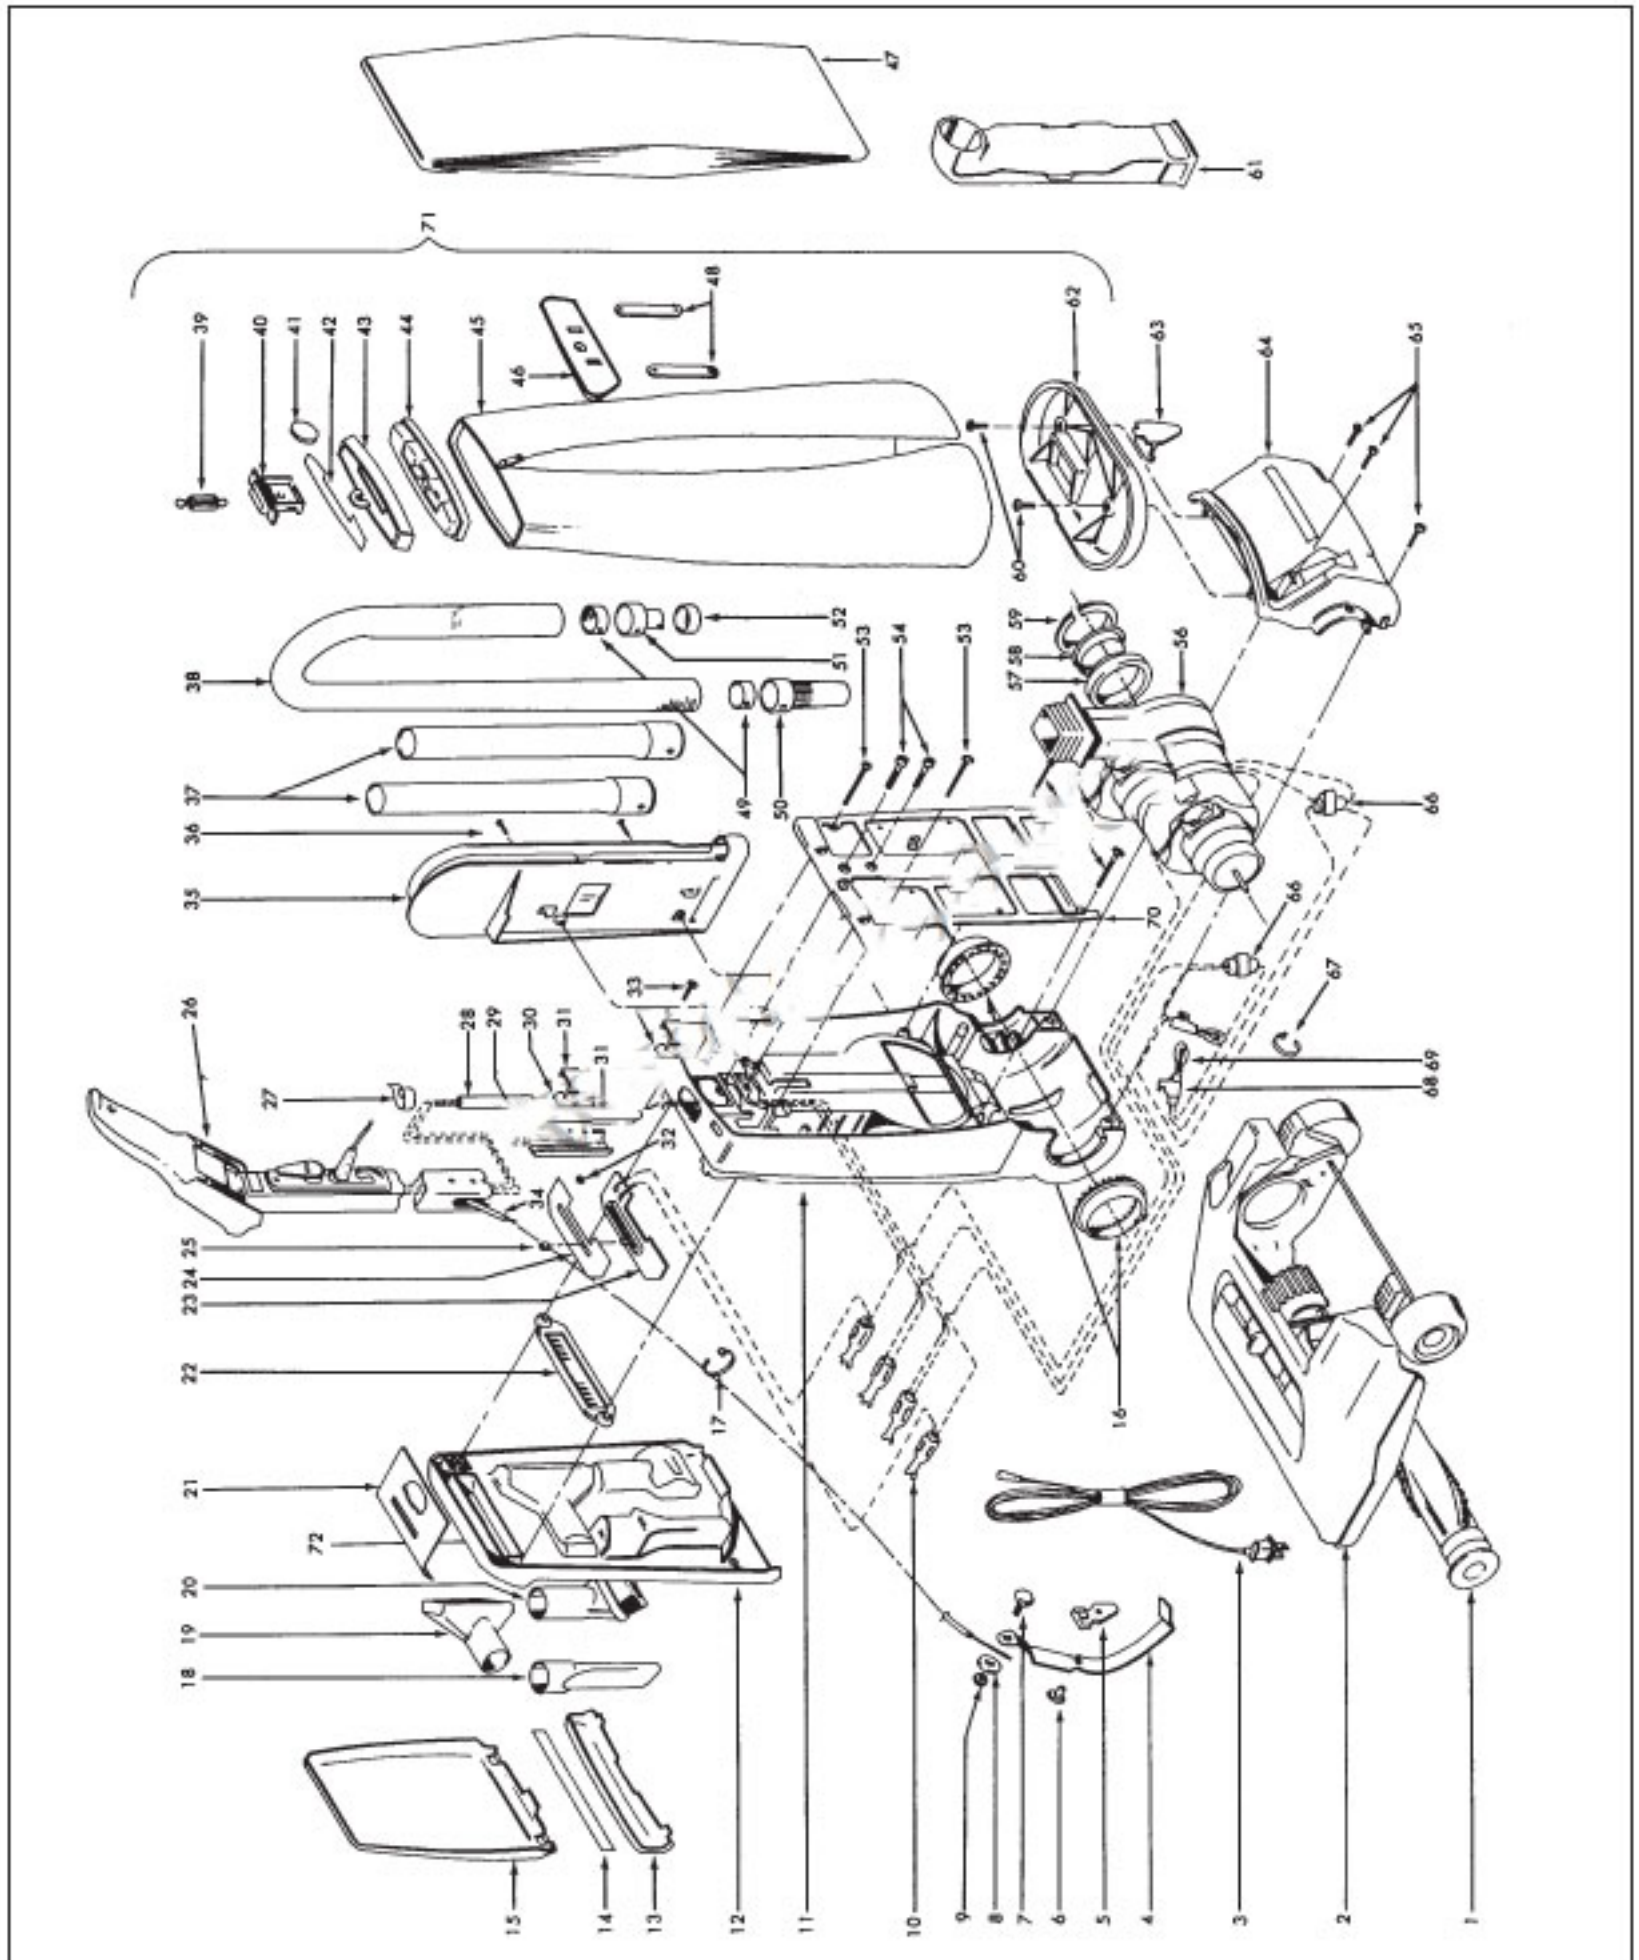

HOOVER Original

POWERMAX
Model U3745-910

Original

HOOVER

**POWERMAX
Model U3745-910**

KEY	PART NO.	DESCRIPTION	KEY	PART NO.	DESCRIPTION
1	H-48416009	Agitator Ass'y - See Detail Agitator Housing - See Page 22-100	46	H-36425037	Jacket Support
3	H-46383283	Attach. Cord	47	H-4010001 A	Throw Away Bag (3 Pk.)
4	H-43140381	Actuator Bar Ass'y	48	H-36131050	Jacket Retainer (2)
5	H-38511027	Pivot Bearing	49	H-36116012	Hose Connector Collar
6	H-160079 AW	Nut - Special	50	H-32288008	Hose Adapter
7	H-160058	Bolt - Special	51	H-32377004	Hose Connector
8	H-160059	Washer	52	H-31178013	Hose Gasket
9	H-160061	Nut	53	H-21447025	Screw - Self-Tapping (2)
10	H-12227	Insulated Terminal (4)	54	H-21563001	Machine Screw (2)
11	H-42253121	Front Housing Ass'y - Incl. It's. 29- 33	55	H-21447019	Screw - Self-Tapping (2)
12	H-37254083	Front Cover w/o Nameplates - (Ref. It's. 14 & 72)	56	H-43576074	Motor Ass'y (See Detail)
13	H-48111006	Lens - Shield Ass'y	57	H-32175011	Motor Mount
14	H-51638046	Front Cover Nameplate (Dirt Finder Headlight)	58	H-32156007	Seal Ring
15	H-37257006	Tool Door	59	H-32155006	Mount Ring
16	H-38511002	Bearing	60	H-21447012	Screw - Self-Tapping
17	H-27479307	Cable Tie	61	H-38657010	Top Fill Tube
18	H-38617024	Crevice Tool	62	H-36425008	Jacket Bottom
19	H-38614026	Furniture Nozzle	63	H-39442040	Cord Wrap - Lower
20	H-43414129	Dusting Brush	64	H-37195100	Motor Cover
21	H-42256114	Housing Cover	65	H-21447003	Screw - Self-Tapping (3)
22	H-35123001	Front Cover Insert	66	H-27617103	Connector (2)
23	H-46851023	PC Board	67	H-27479307	Cable Tie
24	H-34287040	Insulator	68	H-47176001	Lamp Socket Ass'y (2)
25	H-38421040	Button	69	H-27313105	Dirt Finder Lamp (2)
26	-	Handle Ass'y - See Detail	70	H-37257003	Rear Cover
27	-	Tape	71	H-43479307	Jacket Ass'y - Comp.
28	H-31735007	Insulating Tube	72	H-5217608	Housing Nameplate (PowerMAX)
29	H-35152008	Handle Mounting Bracket Front Half	ITEMS NOT ILLUSTRATED		
30	H-36193016	Handle Insulator Support	H-31322001	Roller (Frt. Hsg./Valve)	
31	H-35152011	Handle Mounting Bracket - Rear Half	H-21312705	Washer (Frt. Hsg./Roller)	
32	H-168278 AY	Washer	H-12097 AW	Roller Pin (Frt. Hsg./Roller)	
33	H-21254008	Rivet	H-34161008	Light Barrier - Fiber (Frt. Hsg.)	
34	H-43211010	Control Cable & Tube	H-170975	Wrench - Special (This is a 1/2" 12 point, deep offset box wrench used on Item 7, Part 160058 Bolt, in conjunction with the adjustment of the control cable)	
35	H-36433090	Hose Rack	H-56511371	Owner Manual	
36	H-21447217	Screws - Self-Tapping (2)	H-58152092	Carton	
37	H-43452010	Extension Tube (2)	H-58211013	Lower Support	
38	H-43434086	Cleaning Tool Hose	H-58249004	Front Support	
39	H-38334002	Spring	H-58385015	Handle Support	
40	H-35111002	Drawer			
41	H-57363002	Scent Tablet (4 Pk.)			
42	H-51639104	Bag Cover Nameplate			
43	H-37959085	Bag Cover			
44	H-37959090	Hanger			
45	H-43677344	Outer Bag