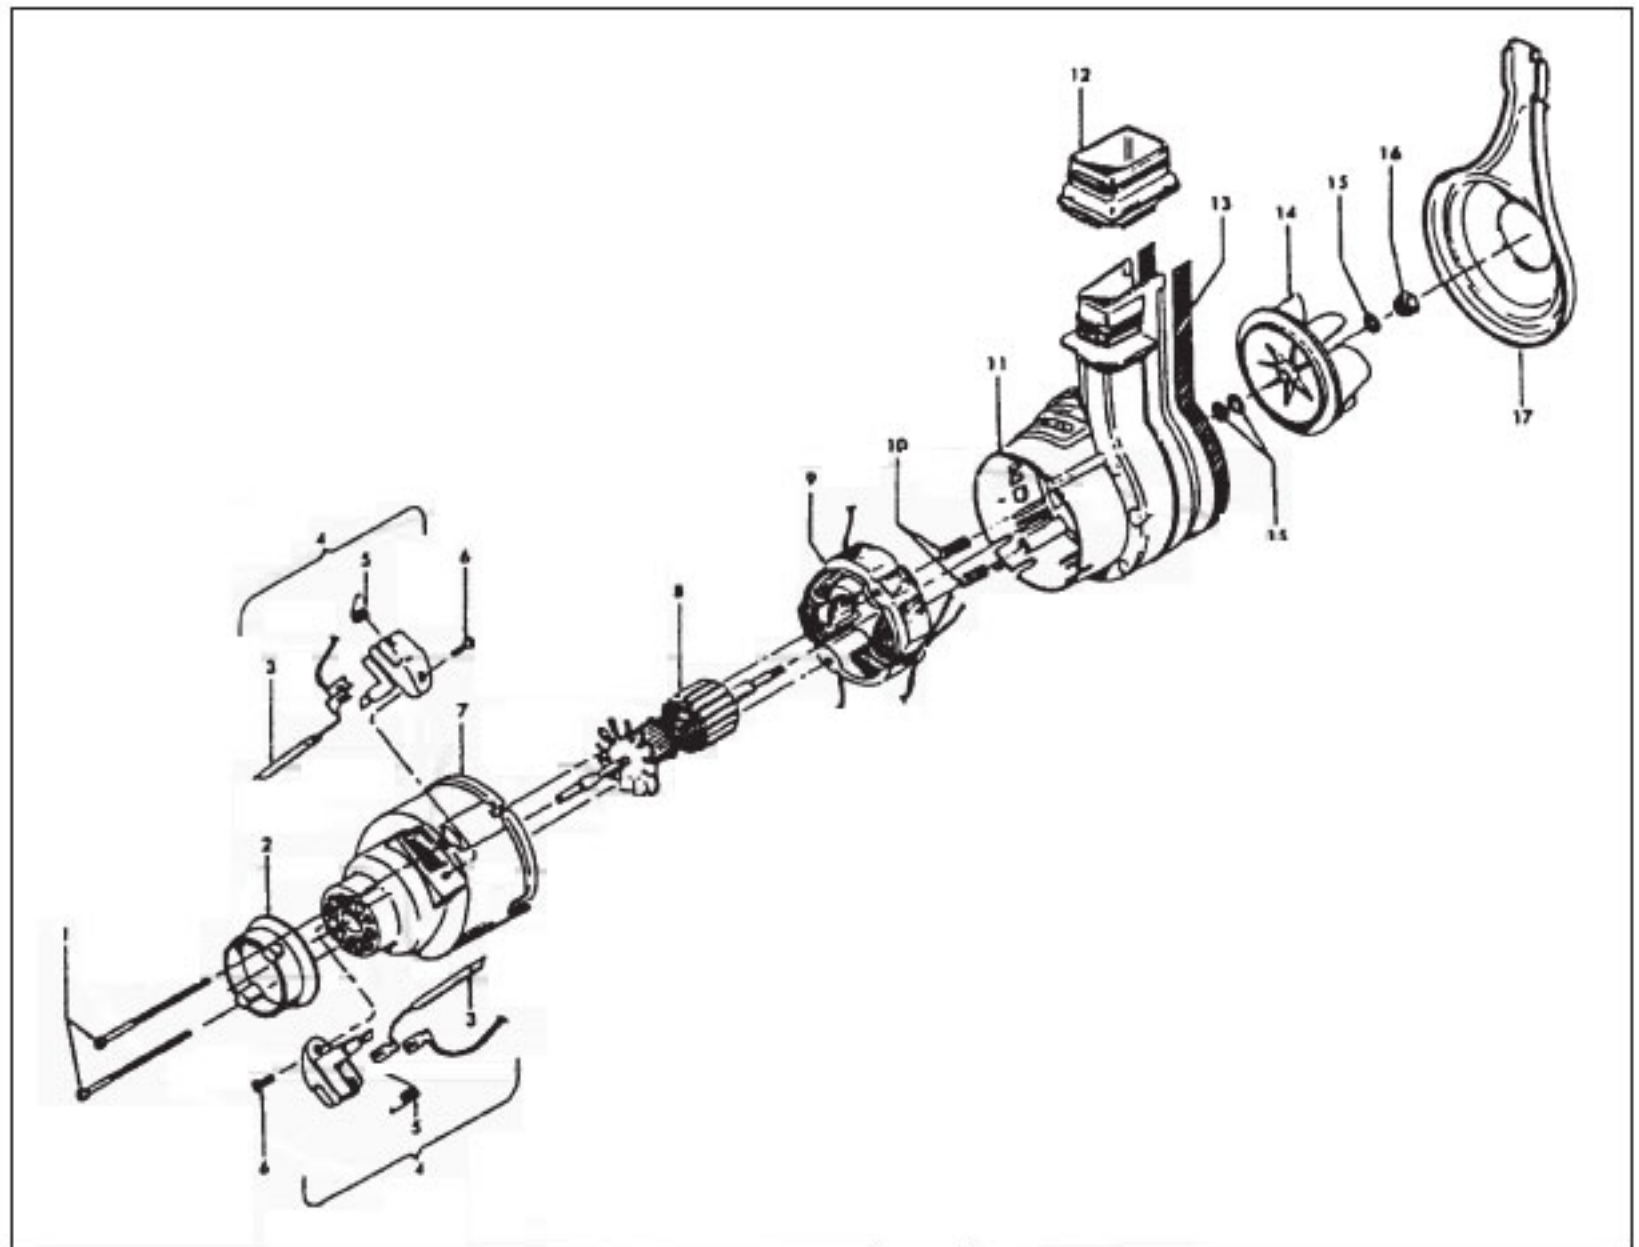

HOOVER Original

POWERMAX

Models U3721-910, U3729-910, U3737-910, U3745-910

KEY	PART NO.	DESCRIPTION
1	H-51669050	Handle Tube Nameplate - U3721-910
	H-51669051	Handle Tube Nameplate - U3729-910
	H-51669052	Handle Tube Nameplate - U3737-910
	H-51669053	Handle Tube Nameplate - U3745-910
2	H-36957012	Handle Support
3	H-36142001	Drive Control Pin
4	H-38421021	Switch Button (2)
5	H-48663153	Handle Grip - Ass'y - Upper - Incl. Items 3, 4, 7
6	H-31754002	Handle Sleeve
7	H-38421042	Switch Actuator
8	H-43211010	Control Cable & Tube
9	H-28179015	Switch
10	H-27666702	Terminal (3)
11	H-37258082	Terminal Shield
12	H-12227	Insulated Terminal
13	H-51869001	Warning Label
14	NA	Tape
15	H-34777017	Handle Support Plate
16	H-21447125	Screw - Self - Tapping (2)
17	H-39458033	Handle Grip - Lower Half
18	H-214 47122	Screw - Self - Tapping
19	H-39477017	Screw - Self - Tapping
20	H-21458131	Handle Cover/Cord Release
21	H-39467071	Handle Tube w/o Nameplate & Label (Ref. It's. 1 & 13) - U3729-910, U3737-910, U3745-910
	H-39467078	Handle Tube w/o Nameplate & Label (Ref. It's. 1 & 13) z- U3721-910
22	H-46383283	Attach. Cord - 35'
23	H-34253011	Cord Protection Retainer
24	H-46513008	Lead Wire (Switch/Motor)
25	H-46143064	Lead Wire (Switch/Conn./Attach. Cord)

HOOVER Original

CONCEPT ONE & POWERMAX

Models U3315, U3315-070, U3317, U3319-9, U3319-970, U3321, U3323, U3329, U3331, U3335, U3341-900, U3721-910, U3729-910, U3737-910, U3745-910

KEY	PART NO.	DESCRIPTION
	H-43576074	Motor Ass'y Comp.
1	H-21479573	Screw - Self Tapping (2)
2	H-32162003	Motor Mount
3	H-47315010	Brush & Terminal Ass'y (2)
4	H-47318008	Brush Carrier Ass'y
5	H-38353004	Spring (2)
6	H-21479302	Screw - Self Tapping (2)
7	H-42193004	Motor Housing Ass'y
8	H-44765213	Armature Ass'y Comp.
9	H-45317027	Field Ass'y Comp.
10	H-12854	Spring
11	H-43588001	Fan Chamber Ass'y
12	H-38785002	Seal
13	H-54821001	Tape
14	NLA	Fan
15	H-166563	Washer (3)
16	H-33426001	Nut
17	H-43588003	Fan Cover Ass'y