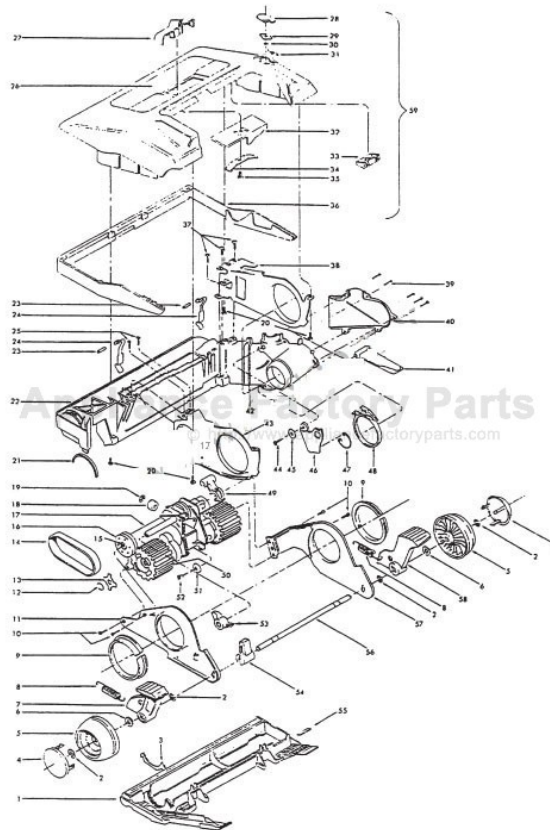

[Find Your HOOVER Vacuum Cleaner Parts - Select From 1456 Models](#)

----- Manual continues below part list -----