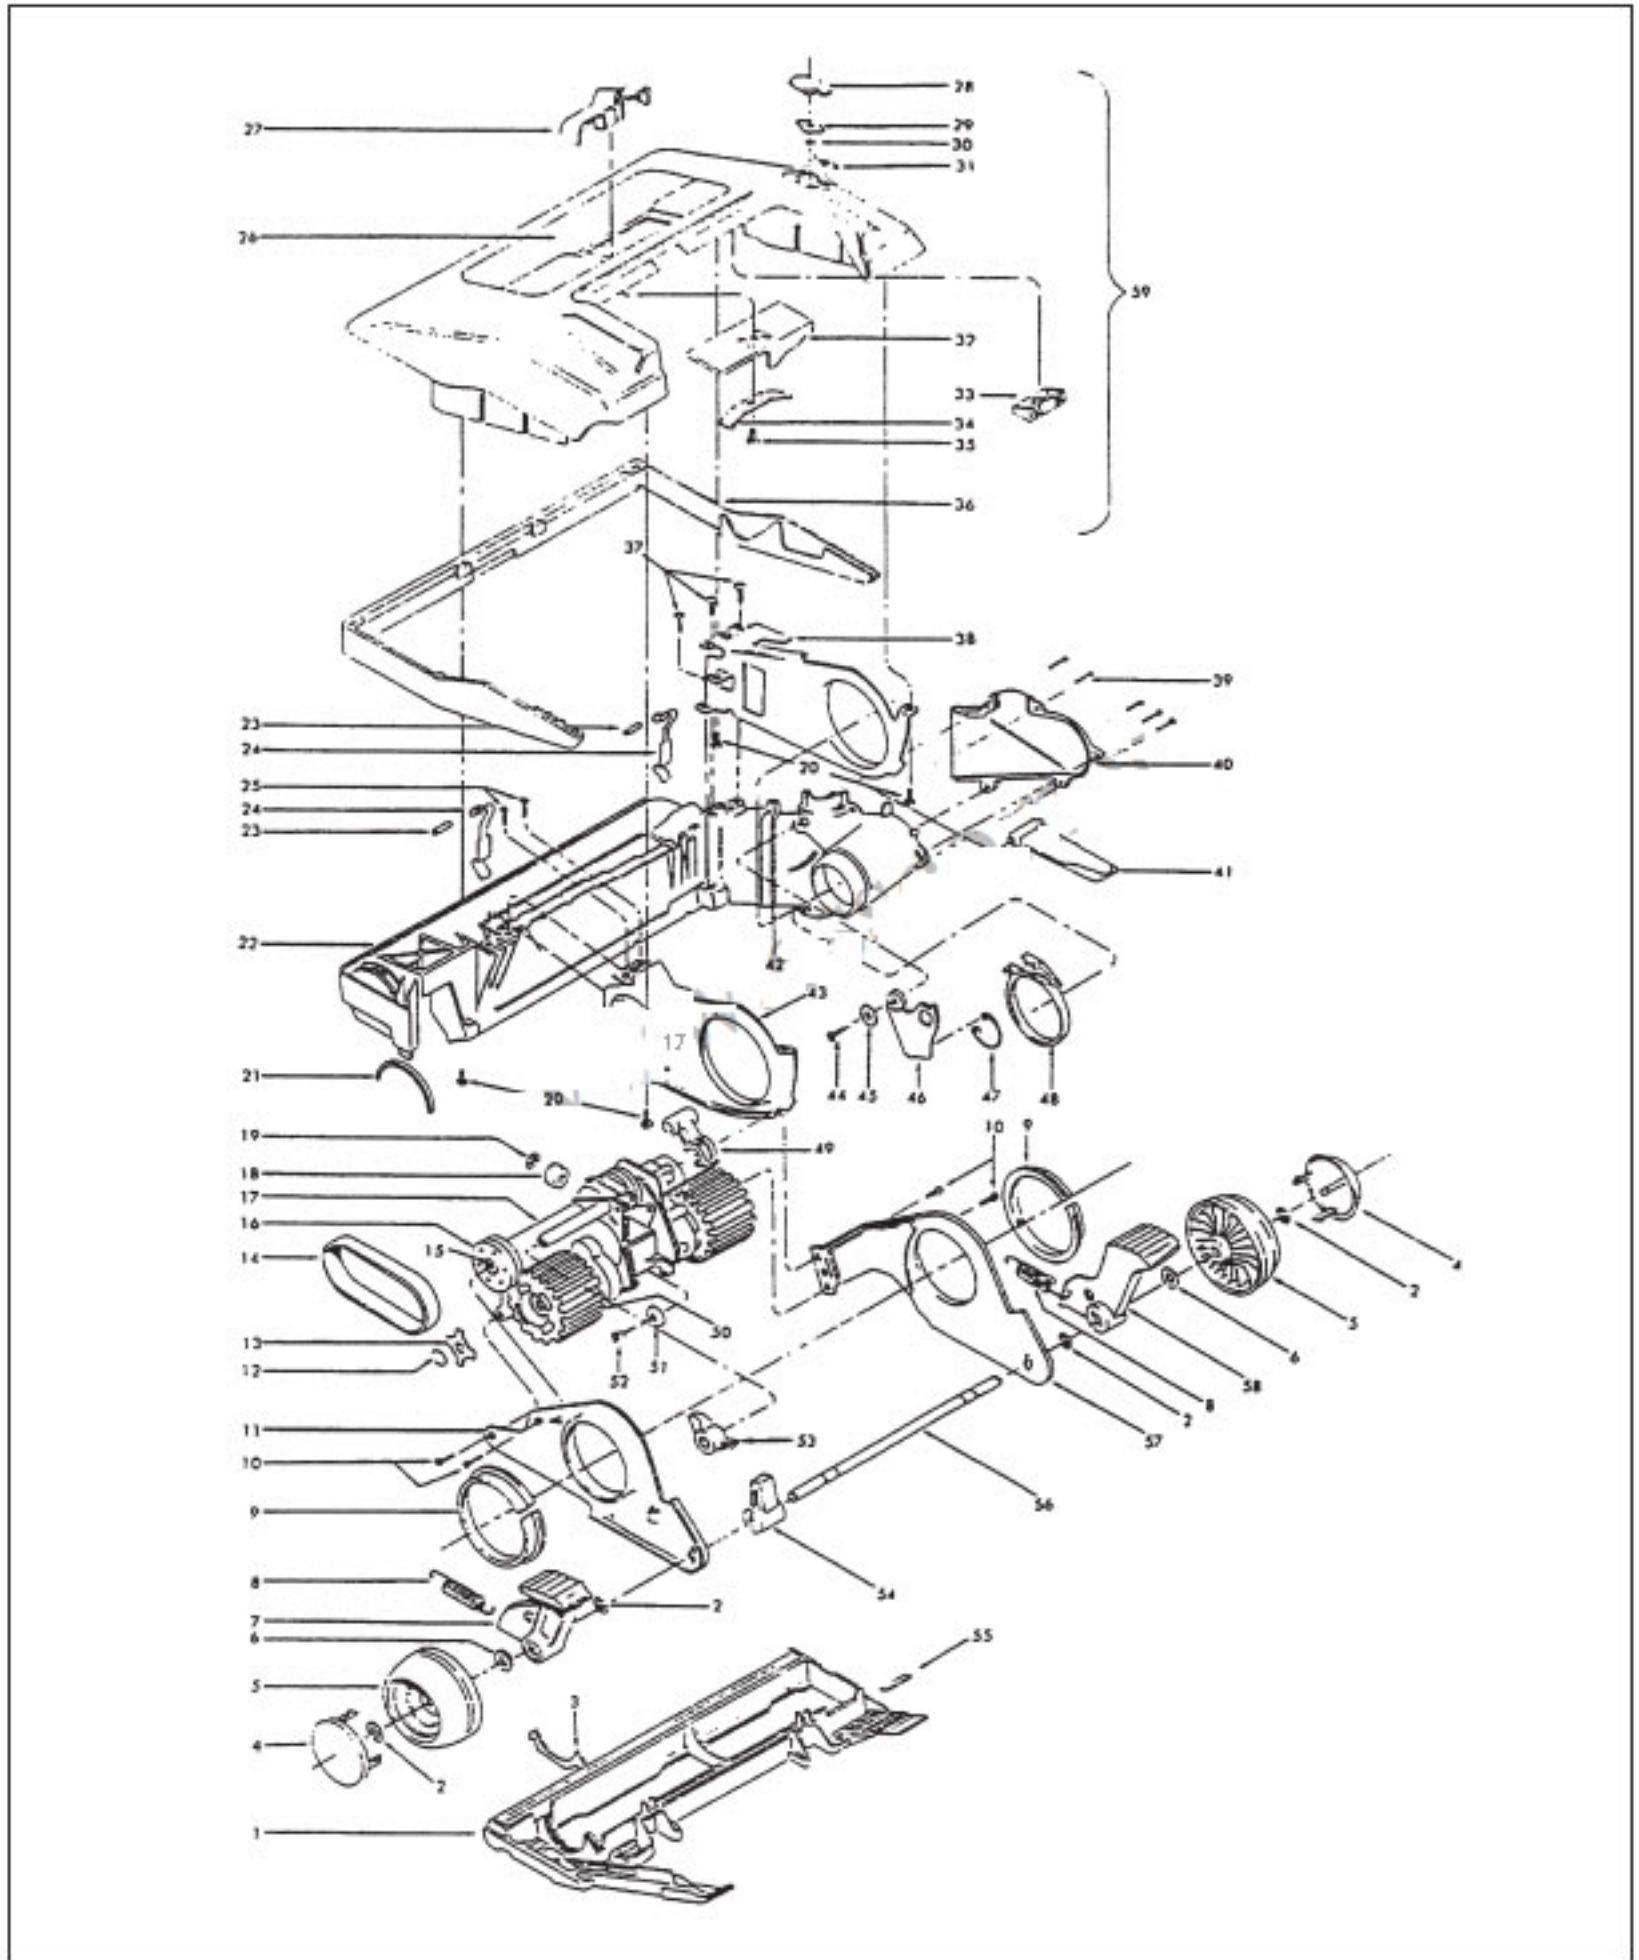

Original

HOOVER

POWERMAX

Agitator Housing

Models U3721-910, U3729-910, U3737-910, U3745-910

KEY	PART NO.	DESCRIPTION	KEY	PART NO.	DESCRIPTION
1	H-37245087	Bottom Plate	31	H-38351016	Spring
2	H-13730	Lock Ring (4)	32	H-38563015	Cam
3	H-38781006	Agitator Pulley Seal - Lower	33	H-35131001	Hood Support
4	H-37912013	Wheel Cover (2)	34	H-34751002	Detent Spring
5	H-38522029	Rear Wheel (2)	35	H-21447015	Screw - Self-Tapping
6	H-21312772	Washer (2)	36	H-36235082	Furniture Guard
7	H-38452087	Handle Release Lever - L.H.	37	H-21479431	Screw - Self-Tapping(3)
8	H-38335014	Spring (2)	38	H-35476027	Agitator Housing Bracket - R.H.
9	H-32155004	Bearing (2)	39	H-21479345	Screw - Self-Tapping (5)
10	H-17001	Screw - Self-Tapping (2)	40	H-38715002	Valve Duct Cover
11	H-35476011	Frame - L.H.	41	H-38718006	Valve Door
12	H-160014	Retaining Ring	42	H-34513006	Duct Seal
13	H-16040 AY	Keylock	43	H-35476016	Agitator Housing Bracket-L.H.
14	H-160147	Belt	44	H-21479345	Screw - Self-Tapping
15	H-160031	Nut (P.D. Unit/Pulley)	45	H-21312801	Washer
16	H-38537001	Drive Pulley	46	H-38567006	Valve Drive Crank
17	H-43124013	Power Drive Unit	47	H-36132001	Valve Spring
18	H-31442014	Roller	48	H-38563017	Actuator Ring
19	H-163699	Retaining Ring	49	H-38562013	Lifter - R.H.
20	H-21447014	Screw - Self-Tapping (4)	50	H-163340 AG	Drive Wheel
21	H-12173	Pulley Seal - Upper	51	H-37261003	Wheel
22	H-42246126	Agitator Housing - Valve Ass'y	52	H-21479782	Screw
23	H-31522016	Agitator Clip Pin (2)	53	H-38562010	Lifter - L.H.
24	H-34788001	Agitator Clip (2)	54	H-38452620e	Handle Release
25	H-21447217	Screw - Self-Tapping	55	H-341121001	Bottom Plate Duct Seal
26	H-52115179	Hood Nameplate	56	H-361479782	Rear Axle
27	H-38421080	Nozzle Adj. Lever - U3721-910	57	H-38567002	Frame Ass'y - R.H.
	H-38421081	Nozzle Adj. Lever - U3729-910	58	H-38452088	Handle Release Lever - R.H.
	H-38421082	Nozzle Adj. Lever - U3737-910	59	H-42252310	Hood Ass'y w/o Nameplate (Ref. it. 26) - U3721-910 Incl. It's.27-36
	H-38421083	Nozzle Adj. Lever - U3745-910			
28	H-37257165	Air Intake Ass'y - U3721-910 (Incl.It's. 29, 30)		H-42252311	Hood Ass'y w/o Nameplate (Ref. it. 26) - U3729-910 Incl. It's.27-36
	H-37257166	Air Intake Ass'y - U3733737-910 (Incl. It's. 29, 29,			
	H-37257167	Air Intake Ass'y - U3737-910 (Incl. It's. 29, 30)		H-42252312	Hood Ass'y w/o Nameplate (Ref. it. 26) - U3737-910 Incl. It's. 27-36
	H-37257168	Air Intake Ass'y - U3745-910 (Incl. It's. 29, 30)		H-42252313	Hood Ass'y w/o Nameplate (Ref. it. 26) - U3745-910 Incl. It's. 27-36
29	H-38784057	Seal			
30	H-21362006	Speed Nut			