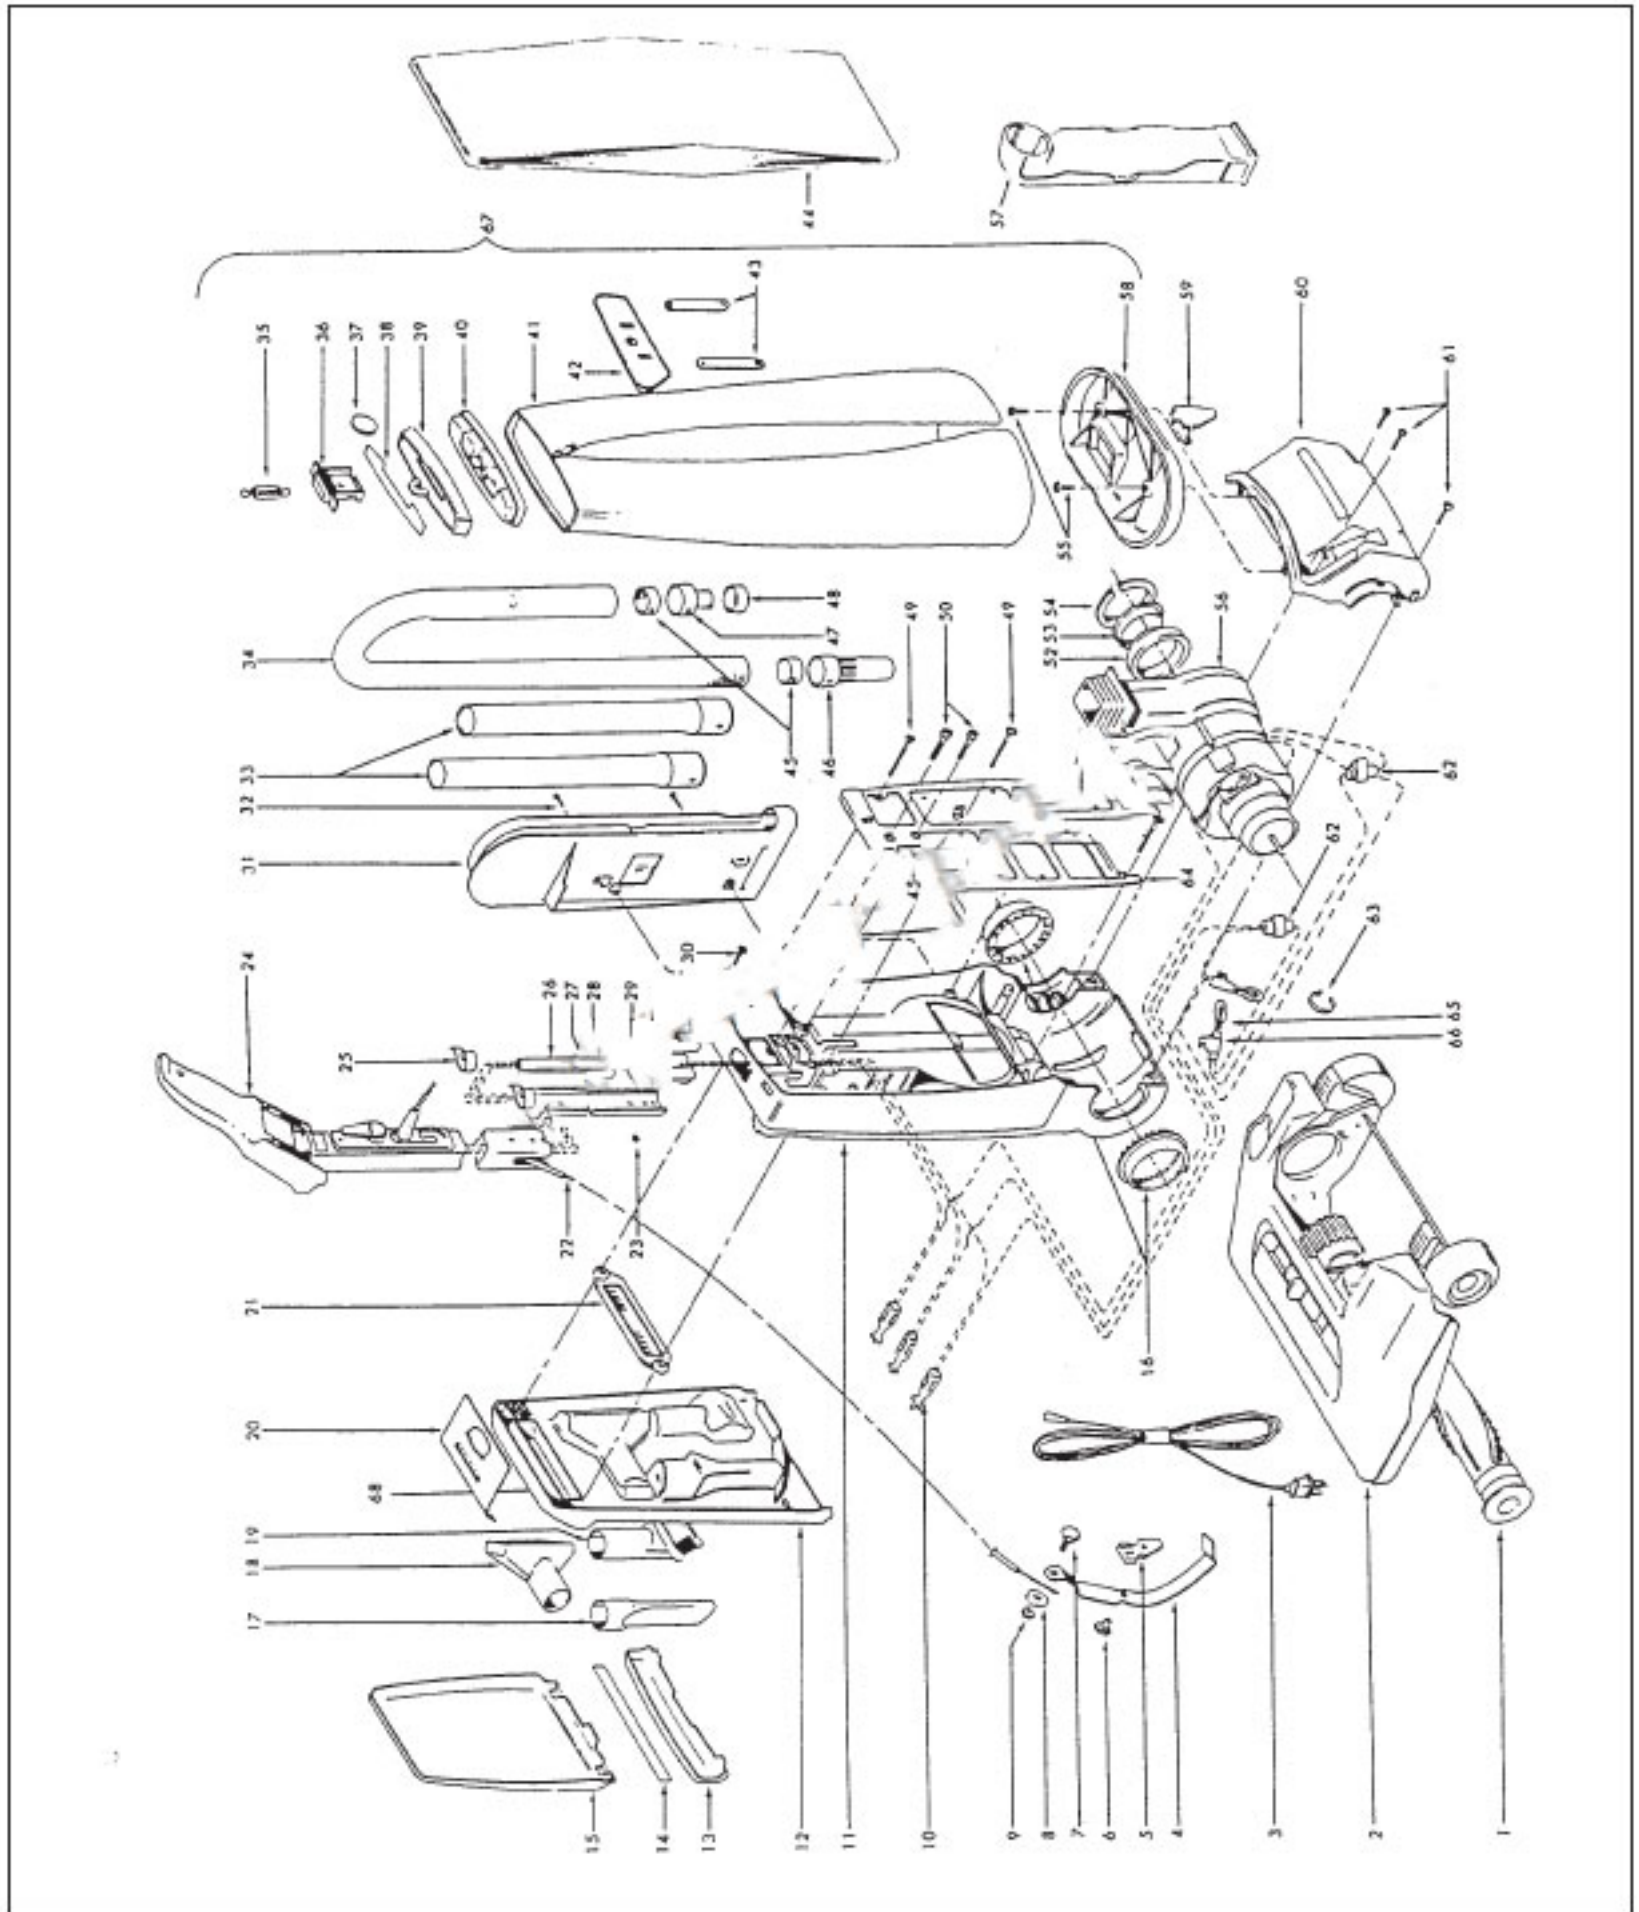

HOOVER Original

POWERMAX

Models U3729-910, U3737-910

Original

HOOVER

POWERMAX

Models U3729-910, U3737-910

KEY	PART NO.	DESCRIPTION	KEY	PART NO.	DESCRIPTION
1	H-48416009	Agitator Ass'y - See Detail - U3737-910	41	H-43677342	Outer Bag - U3729-910
	H-48414019	Agitator Ass'y - See Detail - U3729-910		H-43677343	Outer Bag - U3737-910
2	-	Agitator Housing - See Detail	42	H-36425037	Jacket Support
3	H-46383283	Attach. Cord	43	H-36131050	Jacket Retainer (2)
4	H-43140381	Actuator Bar Ass'y	44	H-4010001 A	Throw Away Bag (2)
5	H-38511027	Pivot Bearing	45	H-36116012	Hose Connector Collar
6	H-160079 AW	Nut - Special	46	H-32288008	Hose Adapter
7	H-160058	Bolt - Special	47	H-32377004	Hose Connector
8	H-160059	Washer	48	H-31178013	Hose Gasket
9	H-160061	Nut	49	H-21447025	Screw - Self-Tapping (2)
10	H-12227	Insulated Terminal (3)	50	H-21563001	Machine Screw (2)
11	H-42253085	Front Housing Ass'y - U3729-910 Incl. It's. 23 & 26-30	51	H-21447019	Screw - Self-Tapping (2)
	H-42253048	Front Housing Ass'y - U3737-910 Incl. It's. 23 & 26-30	52	H-32175011	Motor Mount
12	H-37254081	Front Cover w/o Nameplates - U3729-910 - (Ref. It's. 14 & 68)	53	H-32156007	Seal Ring
	H-37254082	Front Cover w/o Nameplates - U3737-910 - (Ref. It's. 14 & 68)	54	H-32155006	Mount Ring
13	H-48111006	Lens - Shield Ass'y	55	H-21447012	Screw - Self-Tapping
14	H-51638046	Front Cover Nameplate (Dirt Finder Headlight)	56	H-43576074	Motor Ass'y (See Detail)
15	H-37257006	Tool Door	57	H-38657010	Top Fill Tube
16	H-38511002	Bearing	58	H-36425008	Jacket Bottom
17	H-38617203	Crevice Tool	59	H-39442040	Cord Wrap - Lower
18	H-38614026	Furniture Nozzle	60	H-37195098	Motor Cover - U3729-910
19	H-43414129	Dusting Brush		H-37195099	Motor Cover - U3737-910
20	H-37951006	Housing Cover	61	H-21447003	Screw - Self-Tapping (3)
21	H-35123001	Front Cover Insert	62	H-27617103	Connector (2)
22	H-43211010	Control Cable & Tube	63	H-27479307	Cable Tie
23	H-168278 AY	Washer	64	H-37195099	Rear Cover
24	-	Handle Ass'y - See Detail	65	H-21442040	Dirt Finder Lamp (2)
25	-	Tape	66	H-37176001	Lamp Socket Ass'y (2)
26	H-31735007	Insulating Tube	67	H-43677350	Jacket Ass'y - Comp. U3729-910
27	H-35152008	Handle Mounting Bracket - Front Half		H-43677351	Jacket Ass'y - Comp. U3737-910
28	H-36193016	Handle Insulator Support	68	H-52115180	Housing Nameplate (PowerMAX)
29	H-35152011	Handle Mounting Bracket - Rear Half			
30	H-21254008	Rivet			
31	H-36433090	Hose Rack			
32	H-21447217	Screws - Self-Tapping (2)			
33	H-43452010	Extension Tube (2) - U3737-910			
	H-38634074	Extension Tube (2) - U3729-910			
34	H-43434086	Cleaning Tool Hose			
35	H-38334002	Spring			
36	H-35111002	Drawer U3737-910			
37	H-57363002	Scent Tablet (4 Pk.) - U3737-910			
38	H-51639104	Bag Cover Nameplate - U3737-910			
39	H-37959085	Bag Cover - U3737-910			
	H-37959084	Bag Cover - U3729-910			
40	H-37959090	Hanger - U3737-910			
	H-37959095	Hanger - U3729-910			

ITEMS NOT ILLUSTRATED

H-31322001	Roller (Frt. Hsg./Valve)
H-21312705	Washer (Frt. Hsg./Roller)
H-12097 AW	Roller Pin (Frt. Hsg./Roller)
H-34161008	Light Barrier - Fiber (Frt. Hsg.)
H-170975	Wrench - Special (This is a 1/2" 12 point, deep offset box wrench used on Item 7, Part 160058 Bolt, in conjunction with the adjustment of the control cable.)
H-56511370	Owner Manual - U3729-910
H-56511371	Owner Manual - U3737-910
H-58152090	Carton - U3729-910
H-58152091	Carton - U3737-910
H-58211013	Lower Support
H-58249004	Front Support
H-58385015	Handle Support