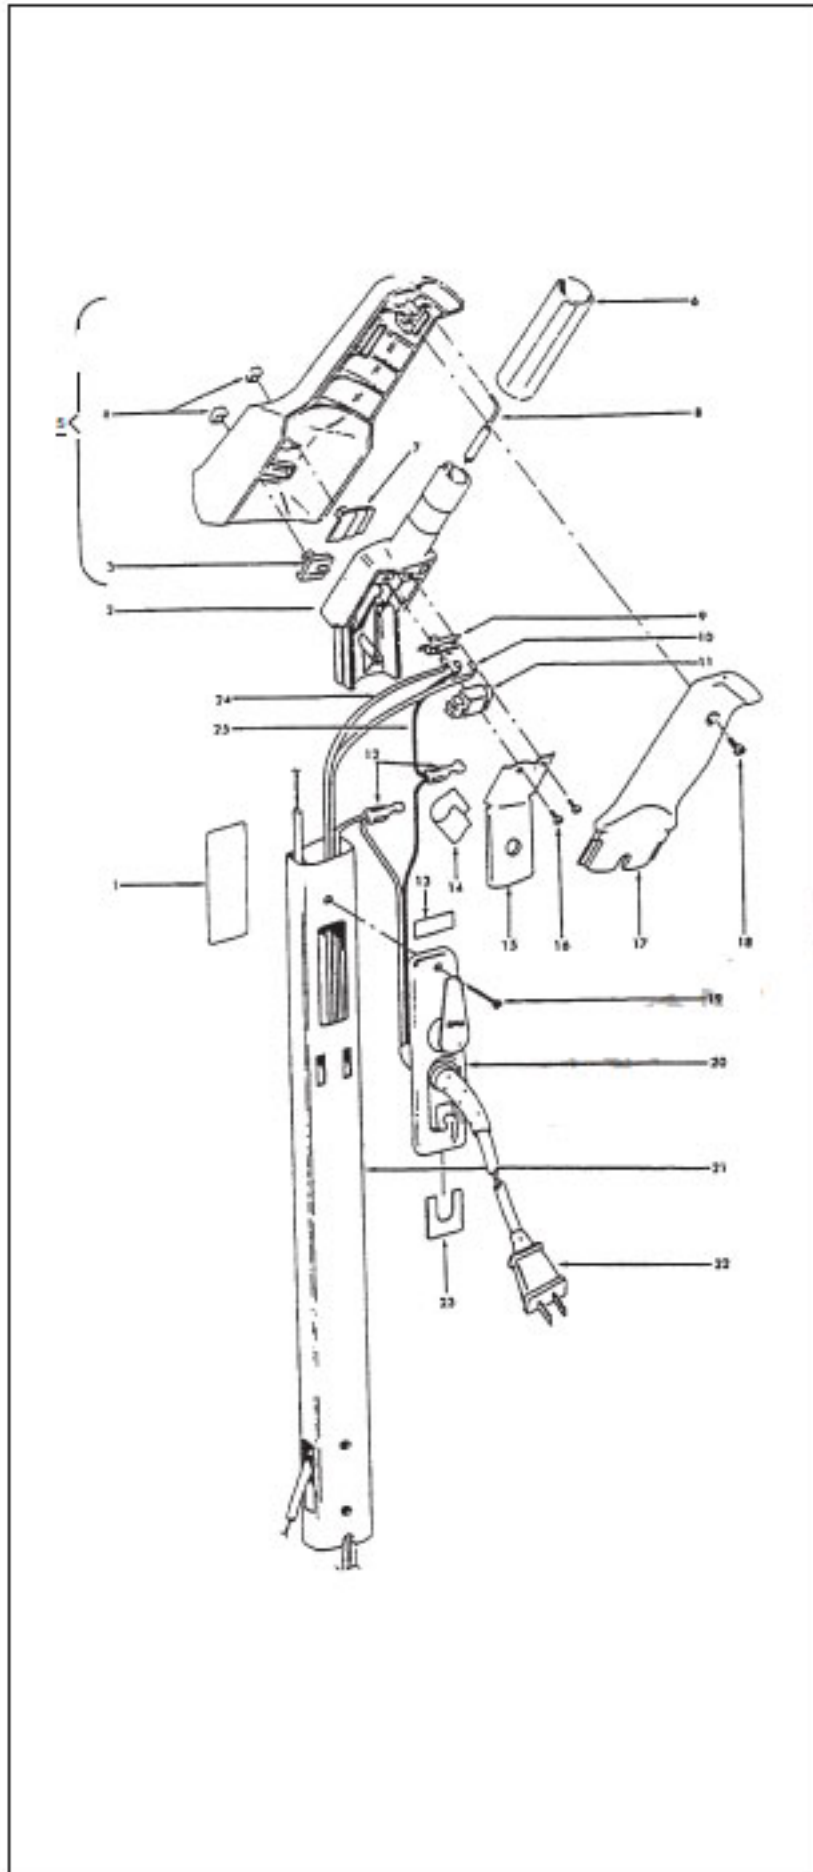

HOOVER Original

POWERMAX

Models U3721-910, U3729-910, U3737-910, U3745-910

KEY	PART NO.	DESCRIPTION
1	H-51669050	Handle Tube Nameplate - U3721-910
	H-51669051	Handle Tube Nameplate - U3729-910
	H-51669052	Handle Tube Nameplate - U3737-910
	H-51669053	Handle Tube Nameplate - U3745-910
2	H-36957012	Handle Support
3	H-36142001	Drive Control Pin
4	H-38421021	Switch Button (2)
5	H-48663153	Handle Grip - Ass'y - Upper - Incl. Items 3, 4, 7
6	H-31754002	Handle Sleeve
7	H-38421042	Switch Actuator
8	H-43211010	Control Cable & Tube
9	H-28179015	Switch
10	H-27666702	Terminal (3)
11	H-37258082	Terminal Shield
12	H-12227	Insulated Terminal
13	H-51869001	Warning Label
14	NA	Tape
15	H-34777017	Handle Support Plate
16	H-21447125	Screw - Self - Tapping (2)
17	H-39458033	Handle Grip - Lower Half
18	H-214 47122	Screw - Self - Tapping
19	H-39477017	Screw - Self - Tapping
20	H-21458131	Handle Cover/Cord Release
21	H-39467071	Handle Tube w/o Nameplate & Label (Ref. It's. 1 & 13) - U3729-910, U3737-910, U3745-910
	H-39467078	Handle Tube w/o Nameplate & Label (Ref. It's. 1 & 13) z- U3721-910
22	H-46383283	Attach. Cord - 35'
23	H-34253011	Cord Protection Retainer
24	H-46513008	Lead Wire (Switch/Motor)
25	H-46143064	Lead Wire (Switch/Conn./Attach. Cord)