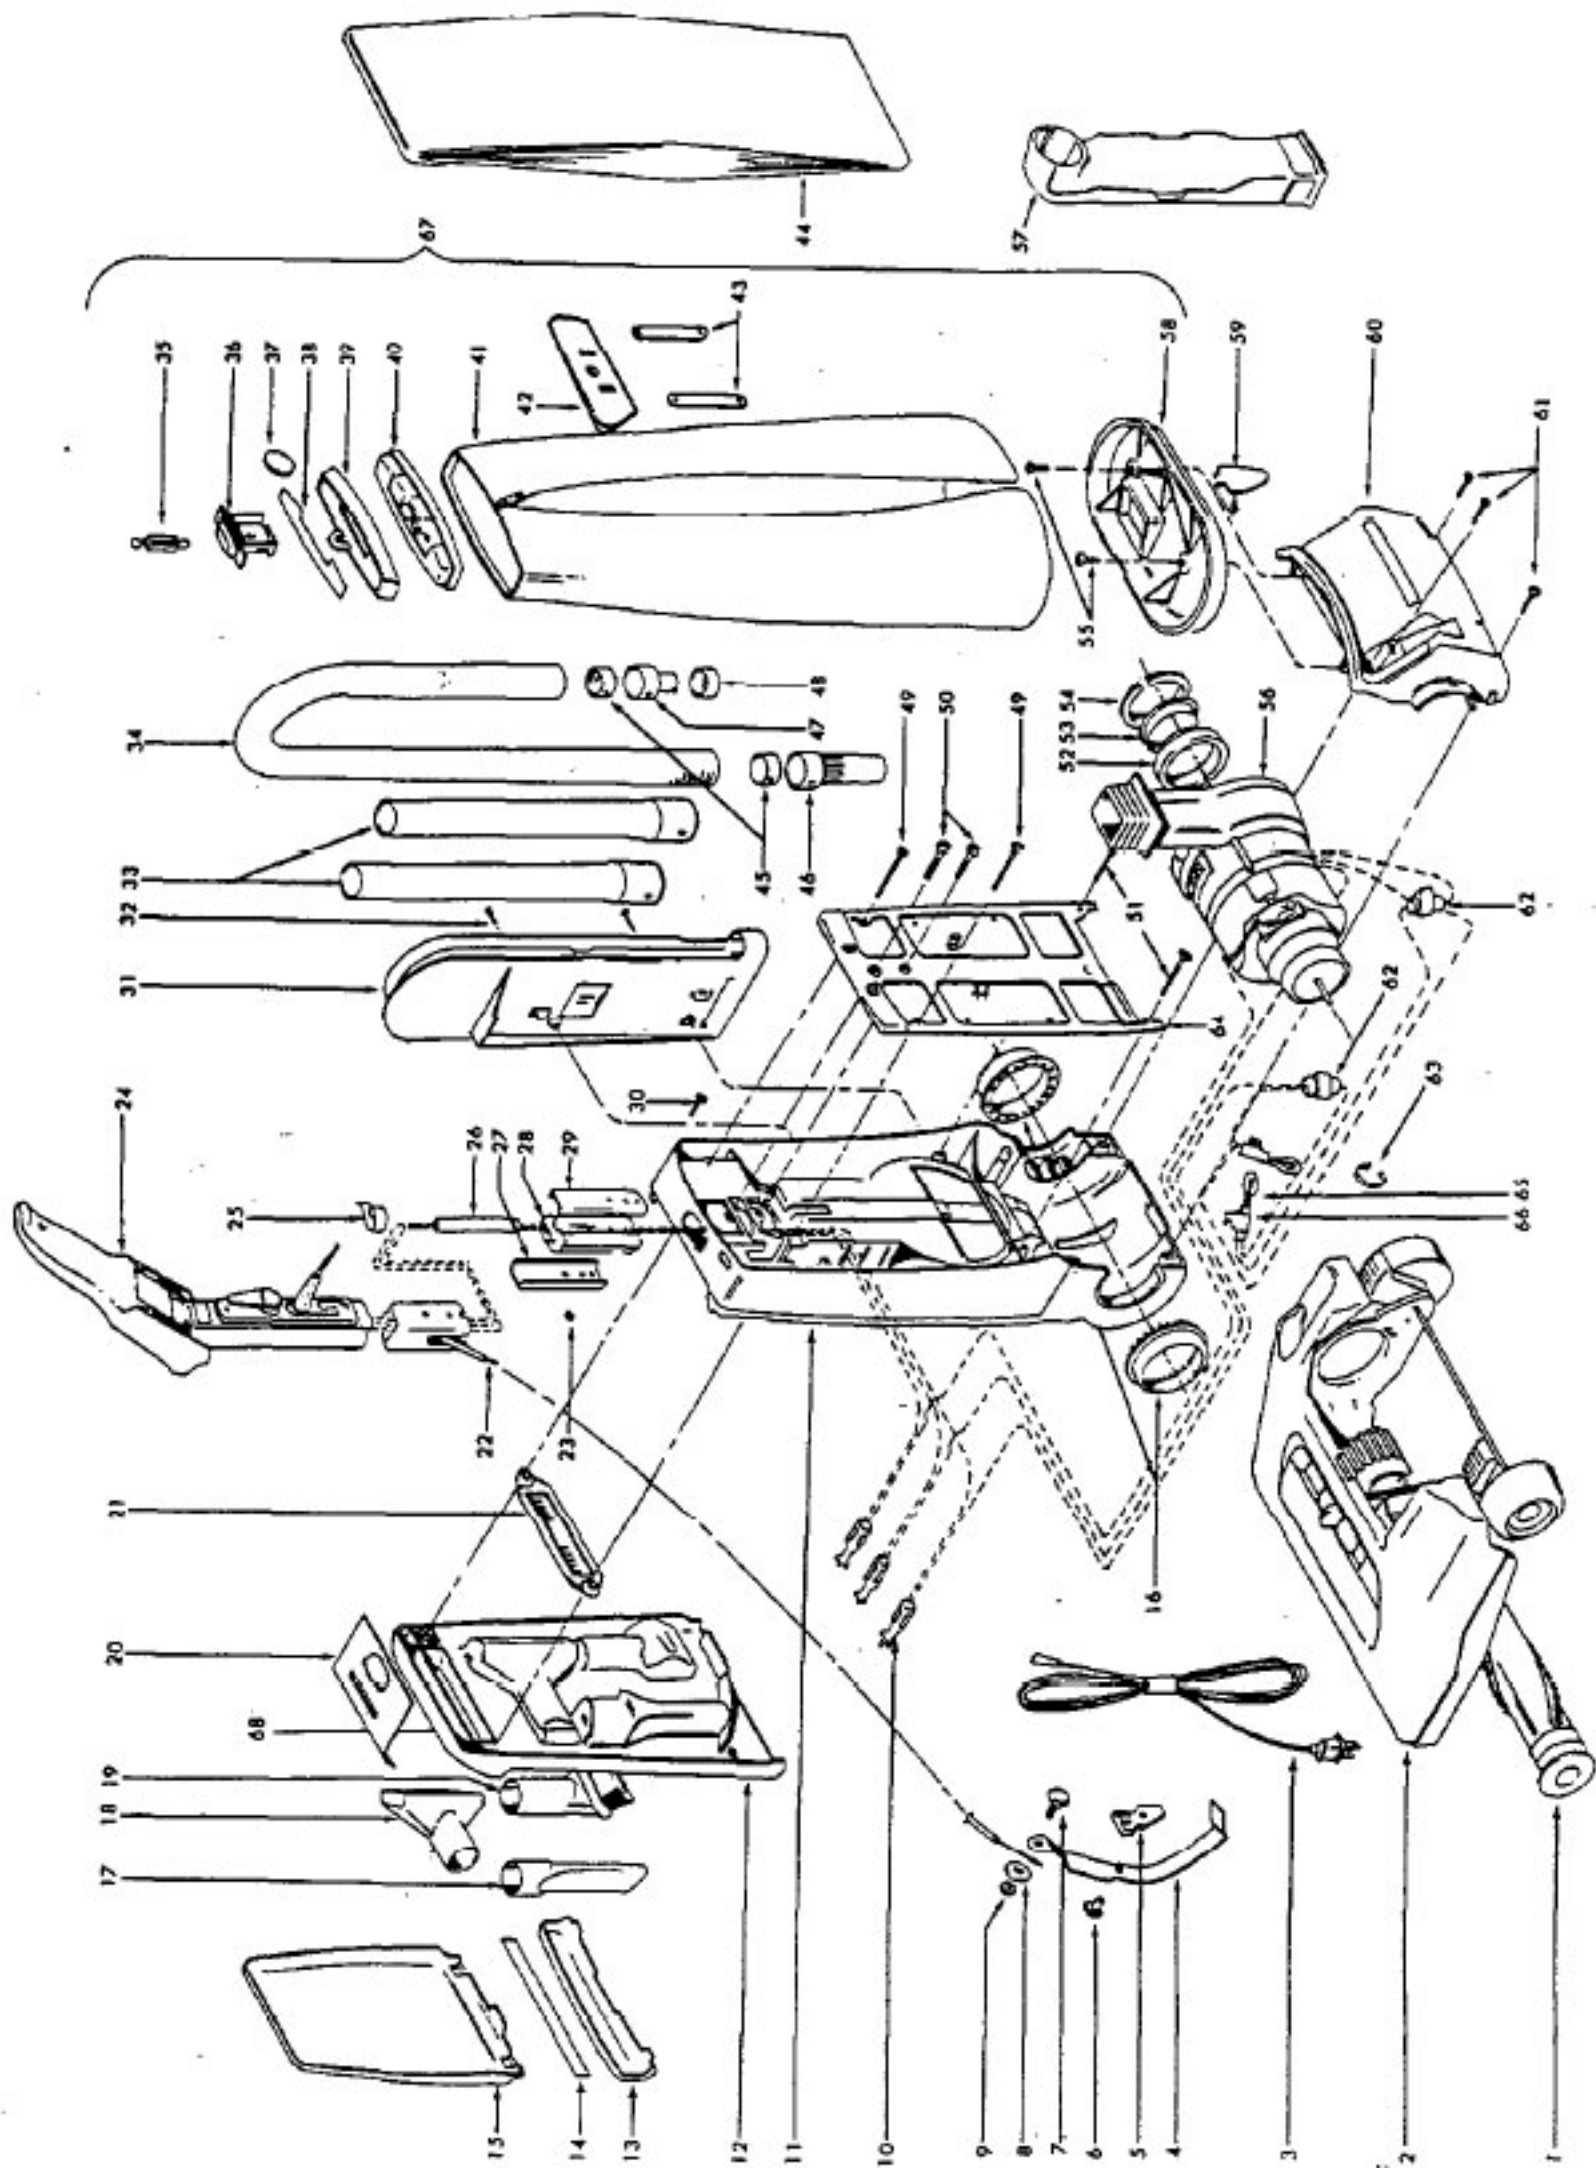

----- Manual continues below part list -----

Available Replacement Parts for HOOVER U3729-930

[K-109289](#)

BULB

Ref. No.	Part No.	Description	Ref. No.	Part No.	Description
1	48416009	Agitator Assm.	45	36116012	Hose Connector Collar
	48414019	Agitator Assm.	46	32288011	Hose Adapter - AG
	48414013	Agitator Assm. (Molded) U3729-930, U3737-930	47	32377004	Hose Connector
2	—	Agitator Housing	48	31178013	Hose Gasket
3	46383315	Cord	49	21447025	Screw - Self-Tapping (2)
4	43143096	Actuator Bar Assm.	50	21563001	Machine Screw (2)
5	38511027	Pivot Bearing	51	21447019	Screw - Self-Tapping (2)
6	160079 AW	Nut - Special	52	32175011	Motor Mount
7	160058	Bolt - Special	53	32156007	Seal Ring
8	160059	Washer	54	32155006	Mount Ring
9	21641623	Nut	55	21447012	Screw - Self-Tapping
10	12227	Insulated Terminal (3)	56	43576074	Motor Assm. (P-188)
11	42253085	Front Housing Assm. - U3729-910, U3729-930 - Incl. It's 23 & 26-30	57	38657010	Top Fill Tube
	42253048	Front Housing Assm. - U3737-910, U3737-930 - Incl. It's 23 & 26-30	58	36425008	Jacket Bottom
12	37254081	Front Cover w/o Nameplates - U3729- 910, U3729-930 (Ref. It's 14 & 68)	59	39442040	Cord Wrap - Lower
	37254082	Front Cover w/o Nameplates - U3737- 910, U3737-930 (Ref. It's 14 & 68)	60	37195098	Motor Cover - U3729-910, U3729-930
13	48111006	Lens - Shield Assm.		37195099	Motor Cover - U3737-910, U3737-930
14	51638046	Front Cover Nameplate (Dirt Finder Headlight)	61	21447013	Screw - Self-Tapping (3)
15	37257006	Tool Door	62	27617103	Connector (2)
16	38511002	Bearing	63	27479307	Cable Tie
17	38617024	Crevice Tool	64	37257092	Rear Cover
18	38614029	Furniture Nozzle	65	27313101	Dirt Finder Lamp (2)
19	43414145	Dusting Brush - Friction	66	47176001	Lamp Socket Assm. (2)
20	37951006	Housing Cover	67	43677350	Jacket Assm. - Comp. - U3729-910, U3729-930
21	35123001	Front Cover Insert		43677351	Jacket Assm. - Comp. - U3737-910, U3737-930
22	43211010	Control Cable & Tube	68	52115180	Housing Nameplate (PowerMAX)
23	168278 AY	Washer		52115194	Housing Nameplate (PowerMAX) - U3729-930, U3737-930
24	—	Handle Assm.	ITEMS NOT ILLUSTRATED		
25	—	Tape		19555	Spring Washer
26	31735007	Insulating Tube		31322001	Roller (Frt. Hsg./Valve)
27	35152008	Handle Mounting Bracket - Front Half		21312705	Washer (Frt. Hsg./Roller)
28	36913016	Handle Insulator Support		12097 AW	Roller Pin (Frt. Hsg./Roller)
29	35152011	Handle Mounting Bracket - Rear Half		21447003	Screw Self - Tapping (Retainer)
30	21254008	Rivet		34124011	Retainer
31	36433090	Hose Rack		34161008	Light Barrier - Fiber (Frt. Hsg.)
32	21447217	Screws - Self-Tapping (2)		170975	Wrench - Special (This is a 1/2" 12 point, deep offset box wrench used on Item 7, Part 160058
33	43452010	Extension Tube (2) - U3737-910, U3737-930			Bolt, in conjunction with the adjustment of the control cable.)
	38634077	Extension Tube (2) - U3729-910, U3729-930	PACKAGING MATERIAL		
34	43434086	Cleaning Tool Hose		56511024	Owner Manual - U3729-930, U3737- 930, U3737-910
35	38334002	Spring		56511370	Owner Manual - U3729-910
36	35111002	Drawer - U3737-910, U3737-930		56511371	Owner Manual
37	57363002	Scent Tablet (4 Pk.) - U3737-910, U3737-930		58152090	Carton
38	51639104	Bag Cover Nameplate - U3737-910, U3737-930		58152091	Carton - U3737-910, U3729-910
39	37959085	Bag Cover - U3737-910, U3737-930		58152099	Carton - U3729-930
	37959084	Bag Cover - U3729-910, U3729-930		58152100	Carton - U3737-930
40	37959090	Hanger - U3737-910, U3737-930		58211013	Lower Support
	37959095	Hanger - U3729-910, U3729-930		58249004	Front Support
41	43677350	Outer Bag - U3729-910, U3729-930		58385015	Handle Support
	43677351	Outer Bag - U3737-910, U3737-930		58268002	Top Handle Support - U3729-930, U3737-930
42	36425037	Jacket Support		58341010	Handle Support - U3729-930, U3737- 930
43	36131050	Jacket Retainer (2)			
44	4010100 A	Throw Away Bag (3 Pk.)			