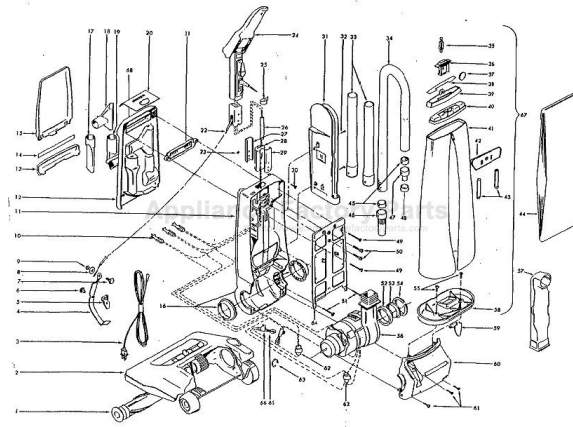

[Find Your HOOVER Vacuum Cleaner Parts - Select From 1456 Models](#)

----- Manual continues below part list -----