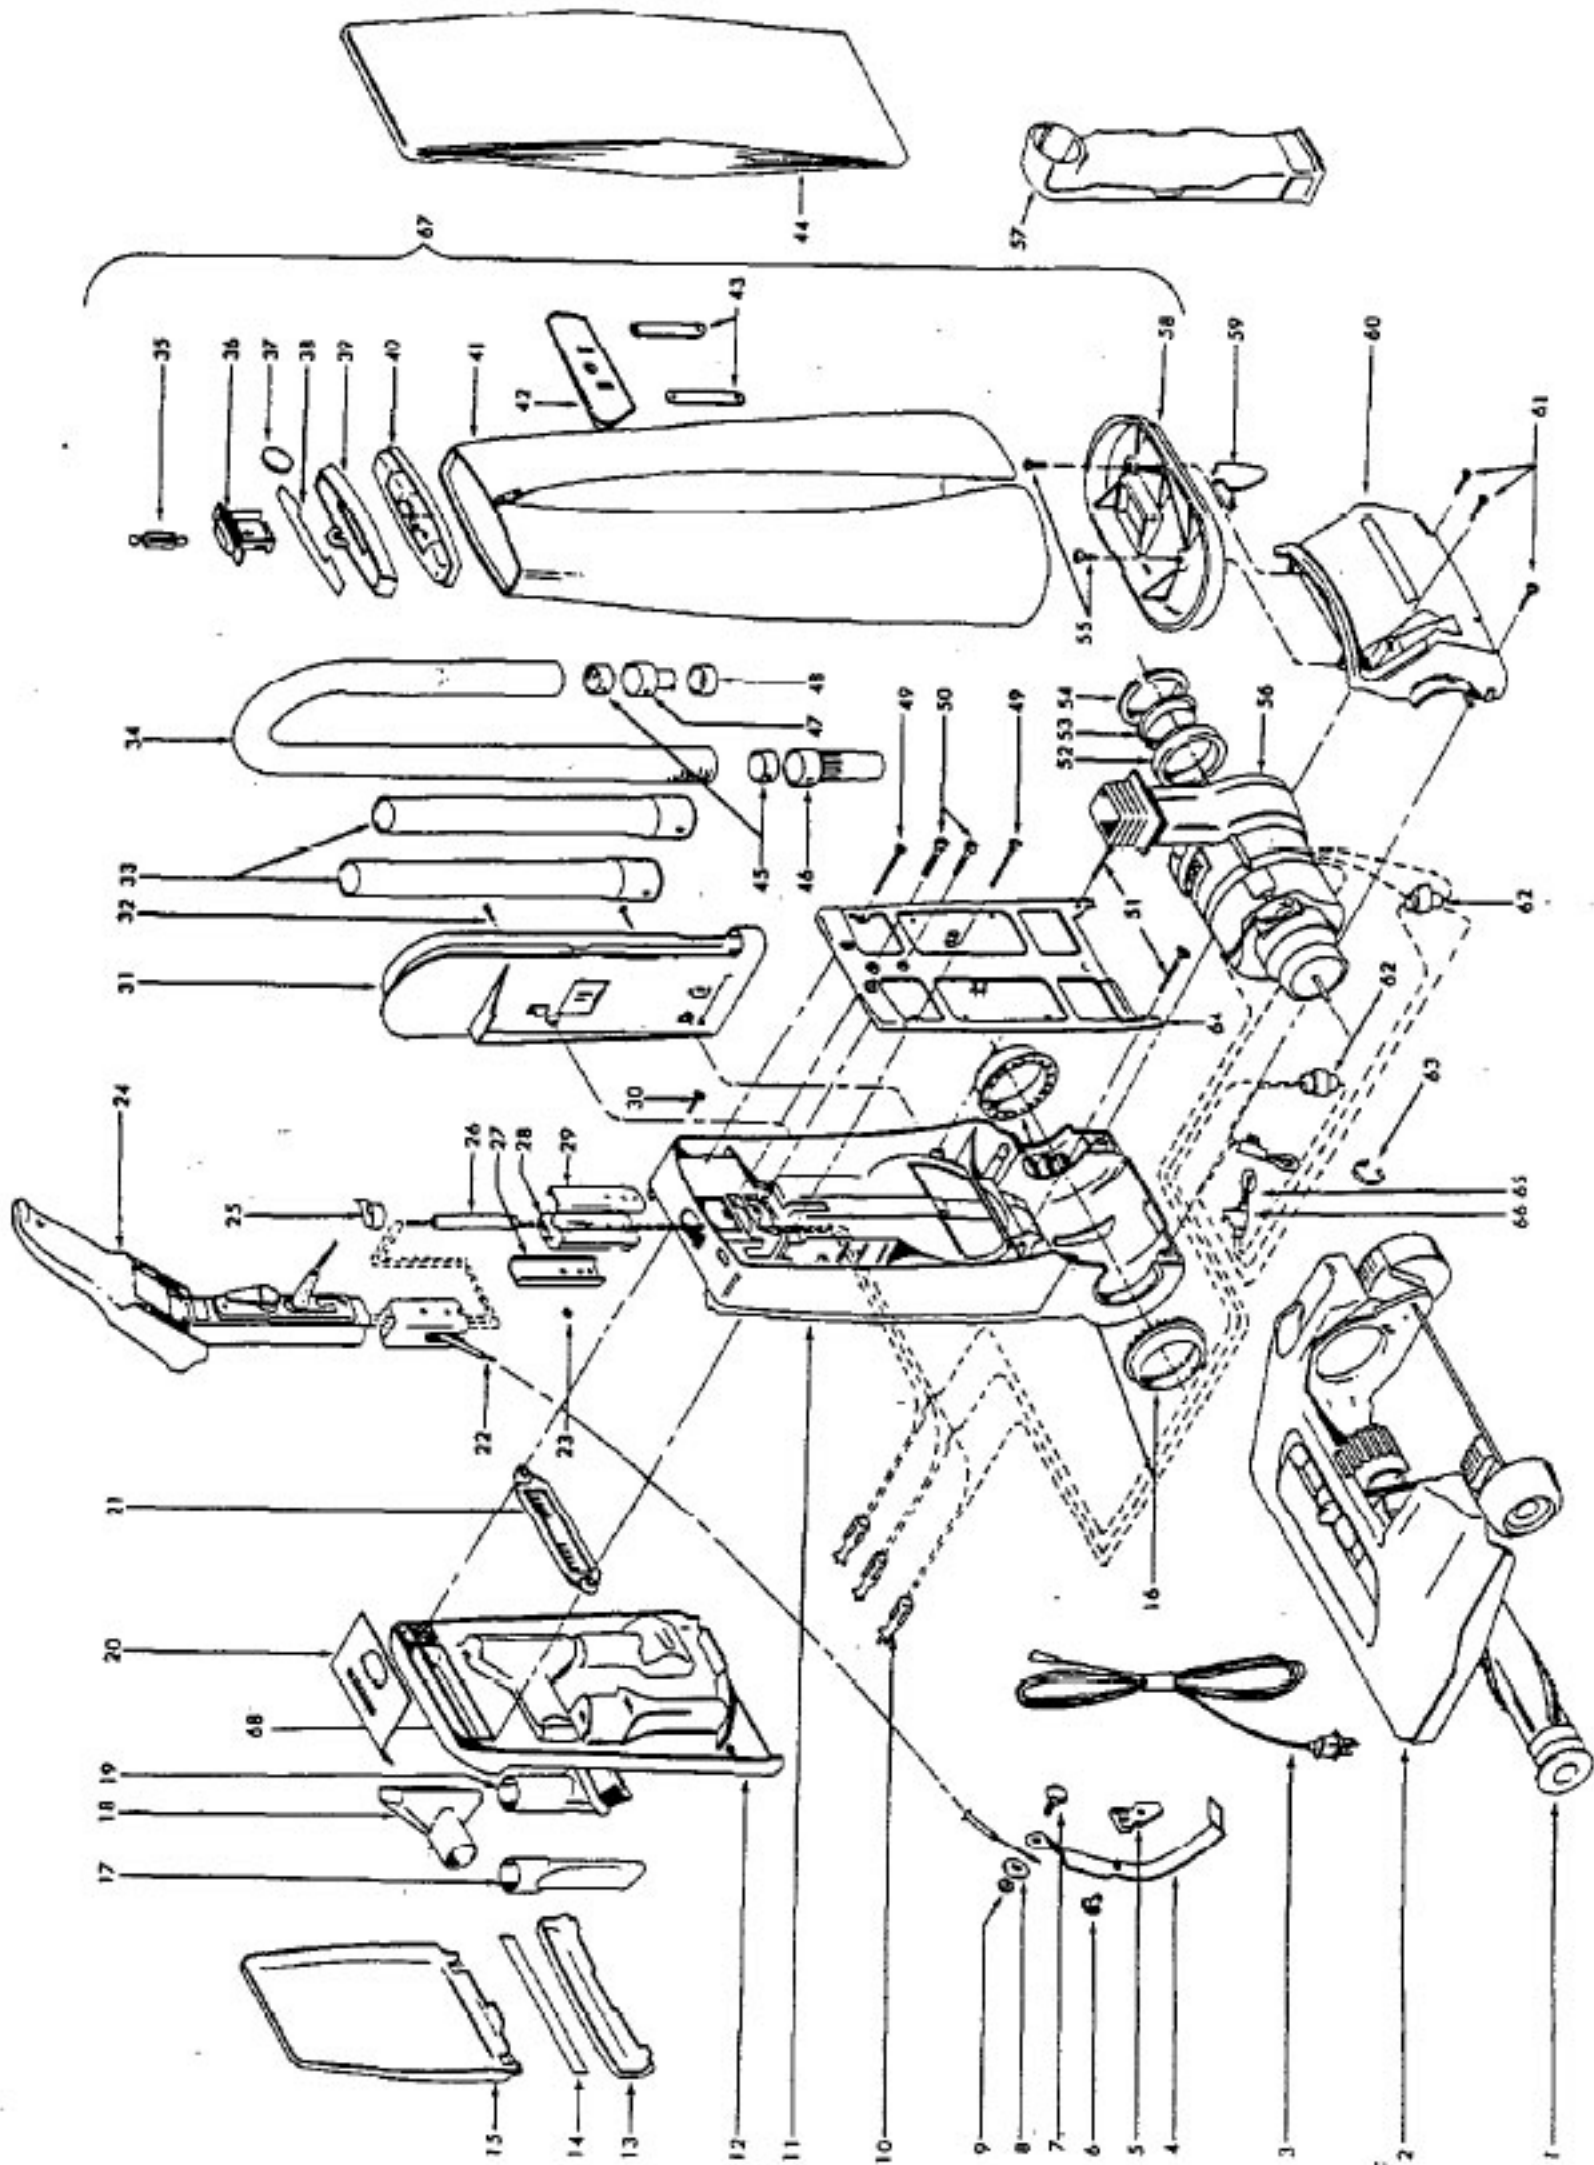

----- Manual continues below part list -----

Available Replacement Parts for HOOVER U3737-930

H-40201030	BELT, FLAT, 2 pack
H-160147	BELT, FLAT, 1 PACK
K-109289	BULB

Ref. No.	Part No.	Description	Ref. No.	Part No.	Description
1	48416009	Agitator Assm.	45	36116012	Hose Connector Collar
	48414019	Agitator Assm.	46	32288011	Hose Adapter - AG
	48414013	Agitator Assm. (Molded) U3729-930, U3737-930	47	32377004	Hose Connector
2	—	Agitator Housing	48	31178013	Hose Gasket
3	46383315	Cord	49	21447025	Screw - Self-Tapping (2)
4	43143096	Actuator Bar Assm.	50	21563001	Machine Screw (2)
5	38511027	Pivot Bearing	51	21447019	Screw - Self-Tapping (2)
6	160079 AW	Nut - Special	52	32175011	Motor Mount
7	160058	Bolt - Special	53	32156007	Seal Ring
8	160059	Washer	54	32155006	Mount Ring
9	21641623	Nut	55	21447012	Screw - Self-Tapping
10	12227	Insulated Terminal (3)	56	43576074	Motor Assm. (P-188)
11	42253085	Front Housing Assm. - U3729-910, U3729-930 - Incl. It's 23 & 26-30	57	38657010	Top Fill Tube
	42253048	Front Housing Assm. - U3737-910, U3737-930 - Incl. It's 23 & 26-30	58	36425008	Jacket Bottom
12	37254081	Front Cover w/o Nameplates - U3729- 910, U3729-930 (Ref. It's 14 & 68)	59	39442040	Cord Wrap - Lower
	37254082	Front Cover w/o Nameplates - U3737- 910, U3737-930 (Ref. It's 14 & 68)	60	37195098	Motor Cover - U3729-910, U3729-930
13	48111006	Lens - Shield Assm.		37195099	Motor Cover - U3737-910, U3737-930
14	51638046	Front Cover Nameplate (Dirt Finder Headlight)	61	21447013	Screw - Self-Tapping (3)
15	37257006	Tool Door	62	27617103	Connector (2)
16	38511002	Bearing	63	27479307	Cable Tie
17	38617024	Crevice Tool	64	37257092	Rear Cover
18	38614029	Furniture Nozzle	65	27313101	Dirt Finder Lamp (2)
19	43414145	Dusting Brush - Friction	66	47176001	Lamp Socket Assm. (2)
20	37951006	Housing Cover	67	43677350	Jacket Assm. - Comp. - U3729-910, U3729-930
21	35123001	Front Cover Insert		43677351	Jacket Assm. - Comp. - U3737-910, U3737-930
22	43211010	Control Cable & Tube	68	52115180	Housing Nameplate (PowerMAX)
23	168278 AY	Washer		52115194	Housing Nameplate (PowerMAX) - U3729-930, U3737-930
24	—	Handle Assm.	ITEMS NOT ILLUSTRATED		
25	—	Tape		19555	Spring Washer
26	31735007	Insulating Tube		31322001	Roller (Frt. Hsg./Valve)
27	35152008	Handle Mounting Bracket - Front Half		21312705	Washer (Frt. Hsg./Roller)
28	36913016	Handle Insulator Support		12097 AW	Roller Pin (Frt. Hsg./Roller)
29	35152011	Handle Mounting Bracket - Rear Half		21447003	Screw Self - Tapping (Retainer)
30	21254008	Rivet		34124011	Retainer
31	36433090	Hose Rack		34161008	Light Barrier - Fiber (Frt. Hsg.)
32	21447217	Screws - Self-Tapping (2)		170975	Wrench - Special (This is a 1/2" 12 point, deep offset box wrench used on Item 7, Part 160058
33	43452010	Extension Tube (2) - U3737-910, U3737-930			Bolt, in conjunction with the adjustment of the control cable.)
	38634077	Extension Tube (2) - U3729-910, U3729-930	PACKAGING MATERIAL		
34	43434086	Cleaning Tool Hose		56511024	Owner Manual - U3729-930, U3737- 930, U3737-910
35	38334002	Spring		56511370	Owner Manual - U3729-910
36	35111002	Drawer - U3737-910, U3737-930		56511371	Owner Manual
37	57363002	Scent Tablet (4 Pk.) - U3737-910, U3737-930		58152090	Carton
38	51639104	Bag Cover Nameplate - U3737-910, U3737-930		58152091	Carton - U3737-910, U3729-910
39	37959085	Bag Cover - U3737-910, U3737-930		58152099	Carton - U3729-930
	37959084	Bag Cover - U3729-910, U3729-930		58152100	Carton - U3737-930
40	37959090	Hanger - U3737-910, U3737-930		58211013	Lower Support
	37959095	Hanger - U3729-910, U3729-930		58249004	Front Support
41	43677350	Outer Bag - U3729-910, U3729-930		58385015	Handle Support
	43677351	Outer Bag - U3737-910, U3737-930		58268002	Top Handle Support - U3729-930, U3737-930
42	36425037	Jacket Support		58341010	Handle Support - U3729-930, U3737- 930
43	36131050	Jacket Retainer (2)			
44	4010100 A	Throw Away Bag (3 Pk.)			