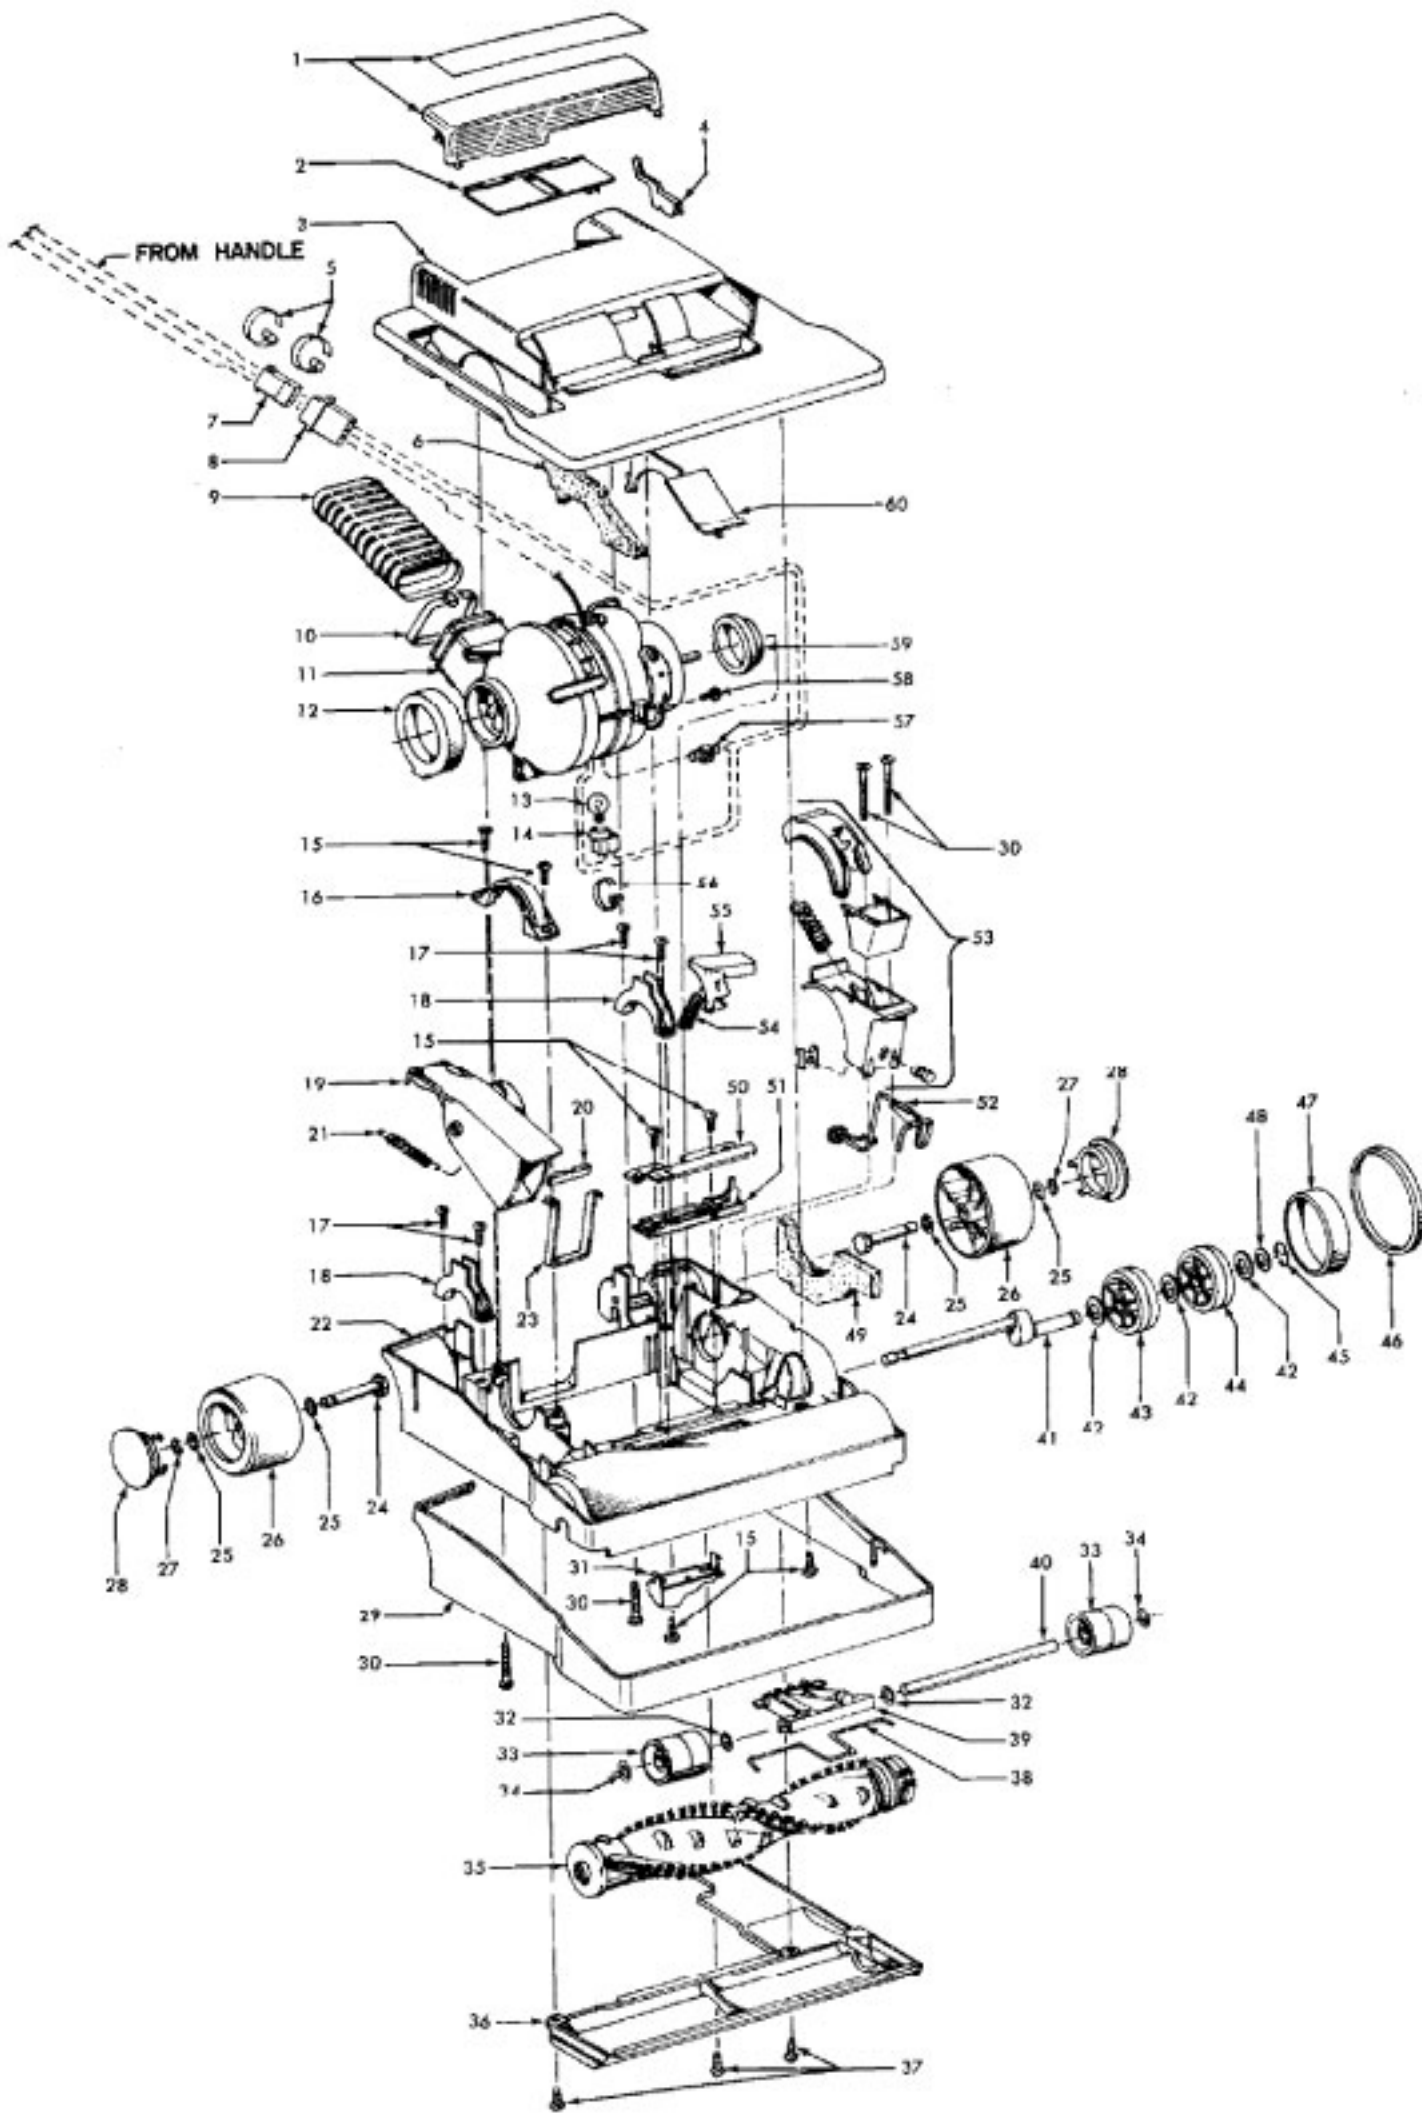

Model Number: U4231--
BOM/Serial #: U4231--
Graphic Title: MAINBODY, HOOD

Image	Key	Part Number	Description	Substitution	Qty.
1	1	48111519	DIRT FINDER LENS - 6		1
1	2	37246522	LENS SHIELD - 677259		1
1	3	37253632	HOOD-PRINTED-678439		1
1	3	37253633	HOOD PRINTED - 67842		1
1	4	43134503	NOZ. HEIGHT ADJ. LEV		1
1	4	43134506	NOZZLE HEIGHT ADJ LE		1
1	5	27479307	CABLE TIE		1
1	6	39411514	HOOD FOAM - 678710		1
1	7	164922--	CONNECT HSG HDLE-348		1
1	8	164921--	CONNECT HSG BAIL-348		1
1	9	38673503	BELLOWS - 677223		1
1	10	27479303	CABLE TIE		1
1	11	43578059	MOTOR ASSEMBLY		1
1	12	36322018	MOTOR MOUNT - 678430		1
1	13	48122501	DIRT FINDER LAMP		1
1	14	36912011	LAMP SOCKET-AG-67843		1
1	15	21448003	SCREW - 676630		6
1	16	36171514	MOTOR MOUNT RETAINER		1
1	17	21448023	SCREW - 678432		4
1	18	36171515	RETAINER - 677253		2
1	19	38656542	INLET DUCT - 678440		1
1	19	38656537	INLET DUCT - 677229		1
1	20	68228008	INLET DUCT SEAL - 67		1
1	21	38335503	INLET DUCT SPRING-67		1
1	22	37241519	CHASSIS		1
1	23	68537011	INLET DUCT SEAL - 67		1
1	24	32371705	REAR WHEEL SHAFT - 6		2
1	25	21312772	WASHER		4
1	26	31333509	REAR WHEEL - 678441		2
1	26	31333510	REAR WHEEL - 678413		2
1	27	24735013	WHEEL RETAINER - 677		2
1	28	32132713	REAR WHEEL CAP - 678		2
1	28	32132711	WHEEL COVER - 677226		2
1	29	36235547	FURNITURE GUARD - 67		1
1	29	36235548	FURNITURE GUARD - 67		1