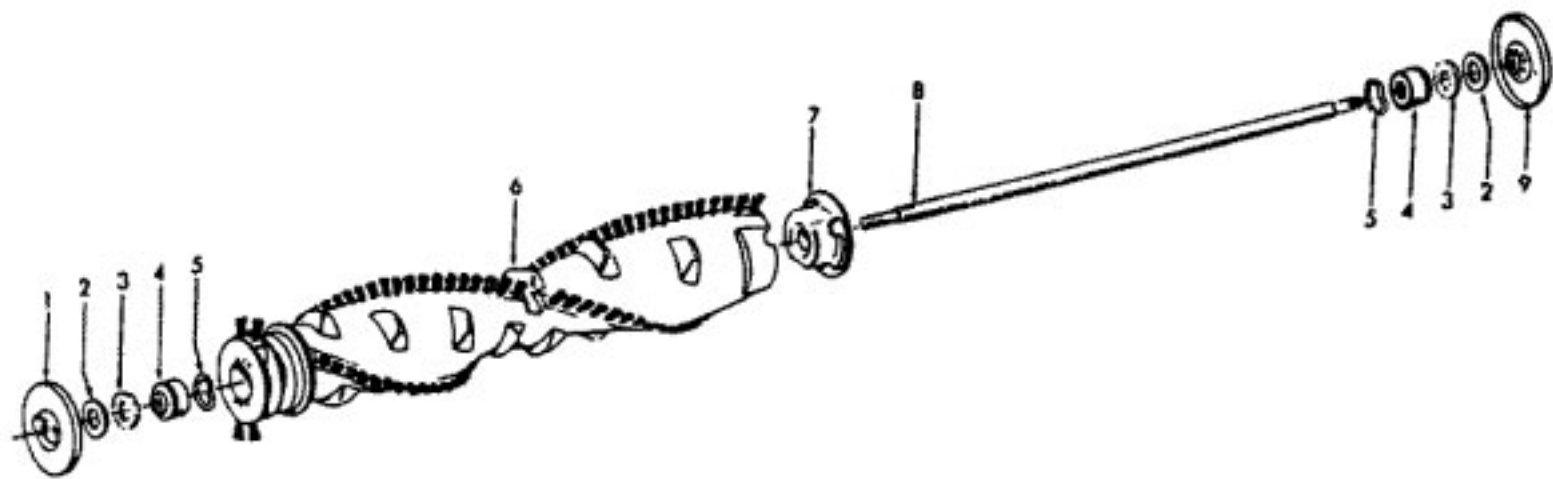

Model Number: U4231--
BOM/Serial #: U4231--
Graphic Title: AGITATOR

Image	Key	Part Number	Description	Substitution	Qty.
1	1	41435500	AGITATOR THREAD GUARD - R.H.		1
1	2	32171702	CUP WASHER -SOVEREIG		2
1	3	21329036	FELT WASHER-SOVEREIG		2
1	4	012978--	AGITATOR BEARING 106		2
1	5	641927--	EXP-WASHER-SPRING TH		2
1	6	48414513	AGITATOR BODY LACED		1
1	7	36422502	AGITATOR END -SOVERE		1
1	8	32724503	AGITATOR SHAFT - 677		1
1	9	41435500	AGITATOR THREAD GUARD - R.H.		1