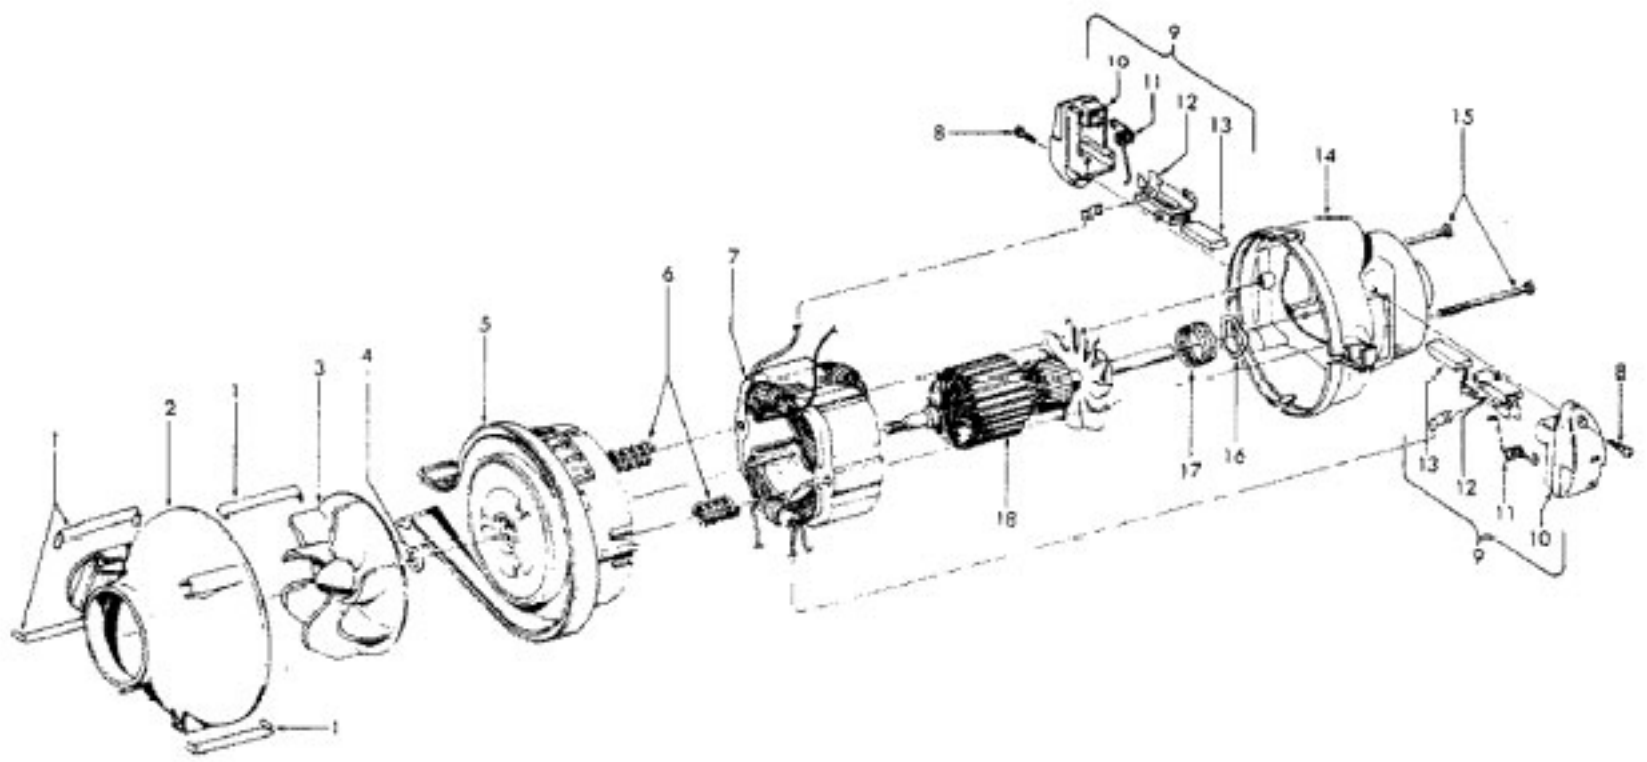

Image	Key	Part Number	Description	Substitution	Qty.
1	30	21448004	SCREW - 677252		4
1	31	38563508	NOZZLE HEIGHT CAM -		1
1	32	21312677	WASHER - 674684		2
1	33	38521504	CARRIER WHEEL -SOVER		2
1	34	21361013	PUSH ON FX -673862		2
1	35	48414514	AGITATOR ASSEMBLY		1
1	36	42245507	BOTTOM PLATE ASSEM.-		1
1	37	21448002	SCREW-SELF TAPPING-6		3
1	38	33175501	WHEEL SUPPORT SPRING		1
1	39	36432503	WHEEL SUPPORT - 6746		1
1	40	31525502	CARRIER WHEEL SHAFT-		1
1	41	43228502	PULLEY SHAFT - 67724		1
1	42	21328033	THRUST WASHER- 67724		3
1	43	43246505	IDLER PULLEY - 67724		1
1	44	43251510	DRIVE PULLEY - 67724		1
1	45	24735014	RETAINING RING-67724		1
1	46	38528523	V-BELT INNOVATION		1
1	47	38528517	FLAT BELT - 678355		1
1	48	21311154	WASHER - 677246		1
1	49	39411513	CHASSIS FOAM - 67870		1
1	50	34662510	SHAFT RETAINER - 677		1
1	51	38451519	NOZZLE HEIGHT SLIDE		1
1	52	43285504	BELT SHIFTER- 677204		1
1	53	41111507	PUSH LEVER ASSEM. -		1
1	54	38312510	SPRING -SOVEREIGN		1
1	55	38434528	HANDLE CONTROL PEDAL		1
1	55	38434529	HANDLE CONTROL PEDAL		1
1	56	27479307	CABLE TIE		1
1	57	27617104	CONNECTOR-U4383		1
1	58	160508--	SCREW-3616		1
1	59	36221531	MOTOR MOUNT - 678418		1
1	60	39411511	HOOD BAFFLE - 678708		1
1	61	56511275	OWNER MANUAL		1
1	61	56511273	OWNER MANUAL-U4231/3		1
1	61	58461558	TOP FITTING - U5045		1

Model Number: U4231--
BOM/Serial #: U4231--
Graphic Title: AGITATOR

Image	Key	Part Number	Description	Substitution	Qty.
1	1	41435500	AGITATOR THREAD GUARD - R.H.		1
1	2	32171702	CUP WASHER -SOVEREIG		2
1	3	21329036	FELT WASHER-SOVEREIG		2
1	4	012978--	AGITATOR BEARING 106		2
1	5	641927--	EXP-WASHER-SPRING TH		2
1	6	48414513	AGITATOR BODY LACED		1
1	7	36422502	AGITATOR END -SOVERE		1
1	8	32724503	AGITATOR SHAFT - 677		1
1	9	41435500	AGITATOR THREAD GUARD - R.H.		1