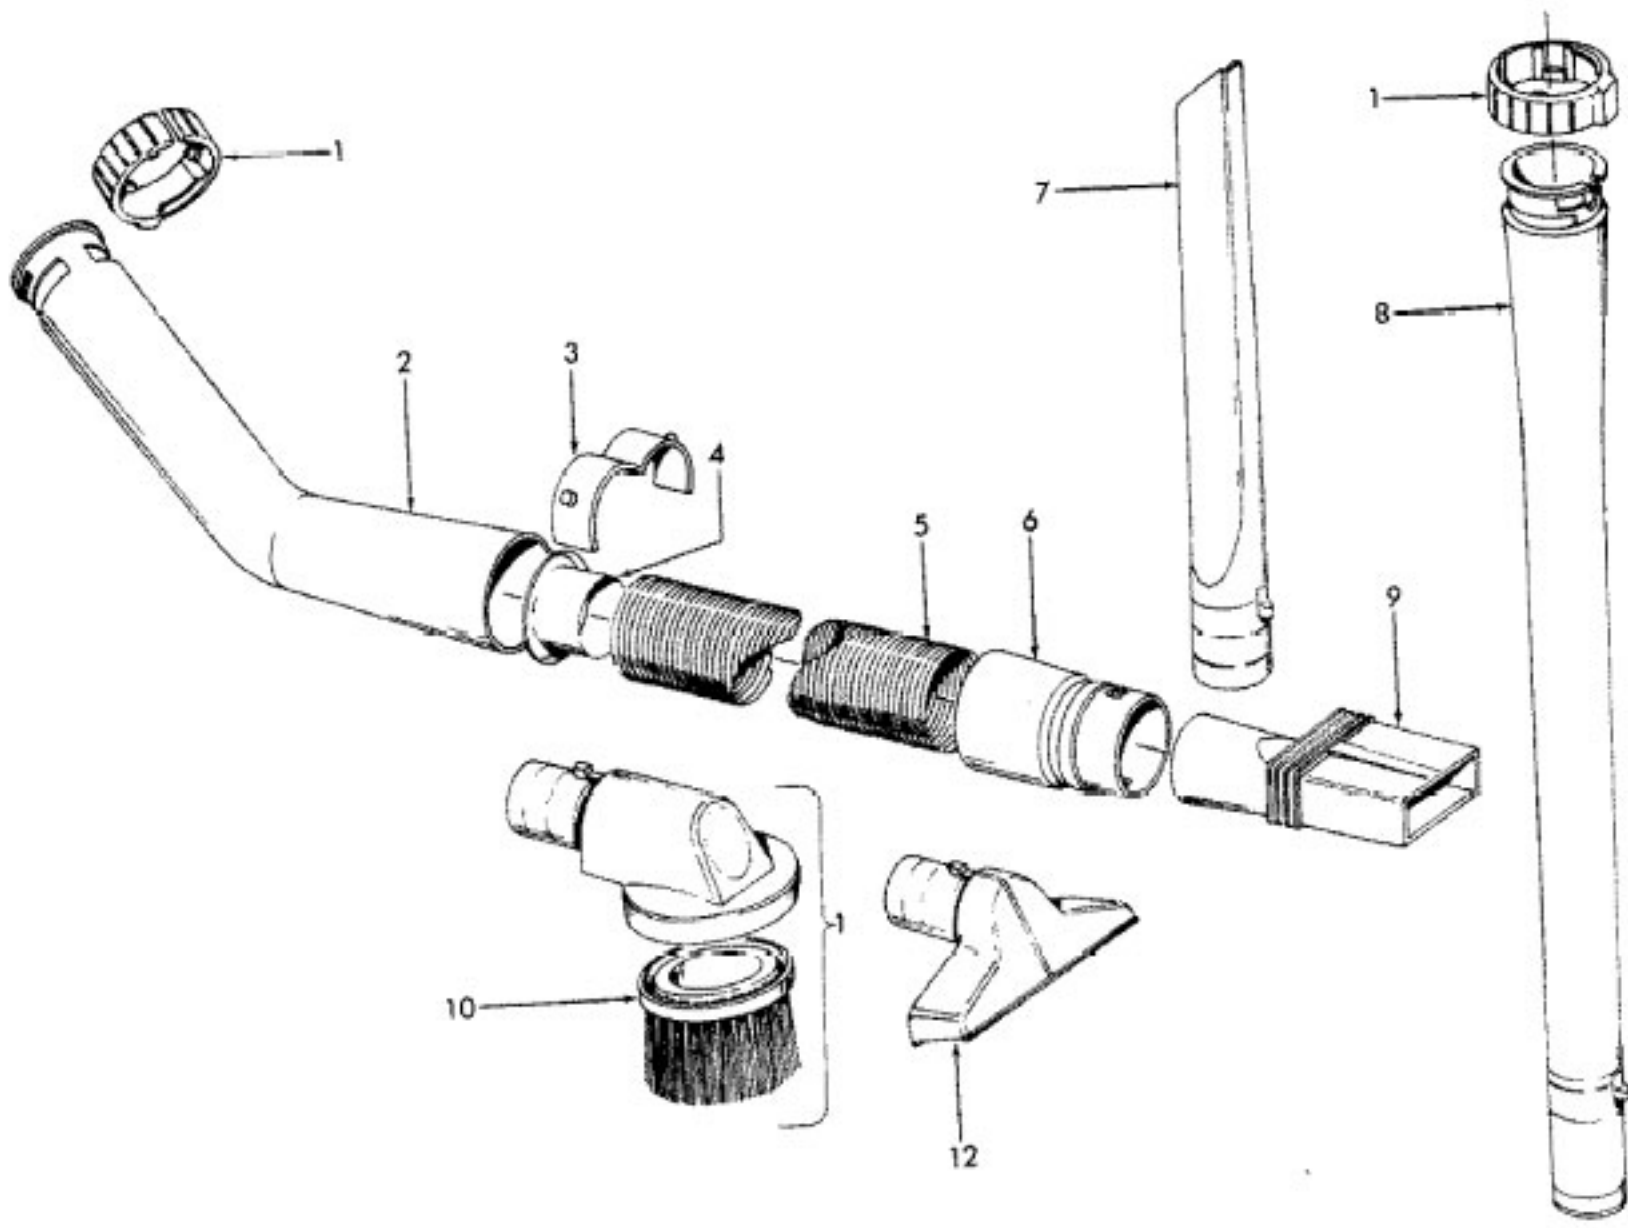

Model Number: U4231--
BOM/Serial #: U4231--
Graphic Title: CLEANINGTOOLS

Image	Key	Part Number	Description	Substitution	Qty.
1	1	43433501	HOSE & CONVERTOR ASS		1
1	1	36172560	LATCH RING - 678705		1
1	2	38646535	HOSE CONNECTOR CURVE		1
1	3	36171501	HOSE CONENCTOR COLLA		1
1	4	32156707	HOSE LINER - 678704		1
1	5	43431529	HOSE - 678713		1
1	6	38634517	HOSE CONNECTOR - 674		1
1	7	38617507	CREVICE TOOL - 67405		1
1	8	43453512	EXTENSION TUBE - 676		1
1	9	38656518	CONVERTOR - 677762		1
1	10	808532--	DUSTING BRUSH - 6182		1
1	11	43414064	DUSTING BRUSH-AG		1
1	12	38614514	FURNITURE NOZZLE - 6		1
1	13	56519028	OWNER MANUAL - U4911		1