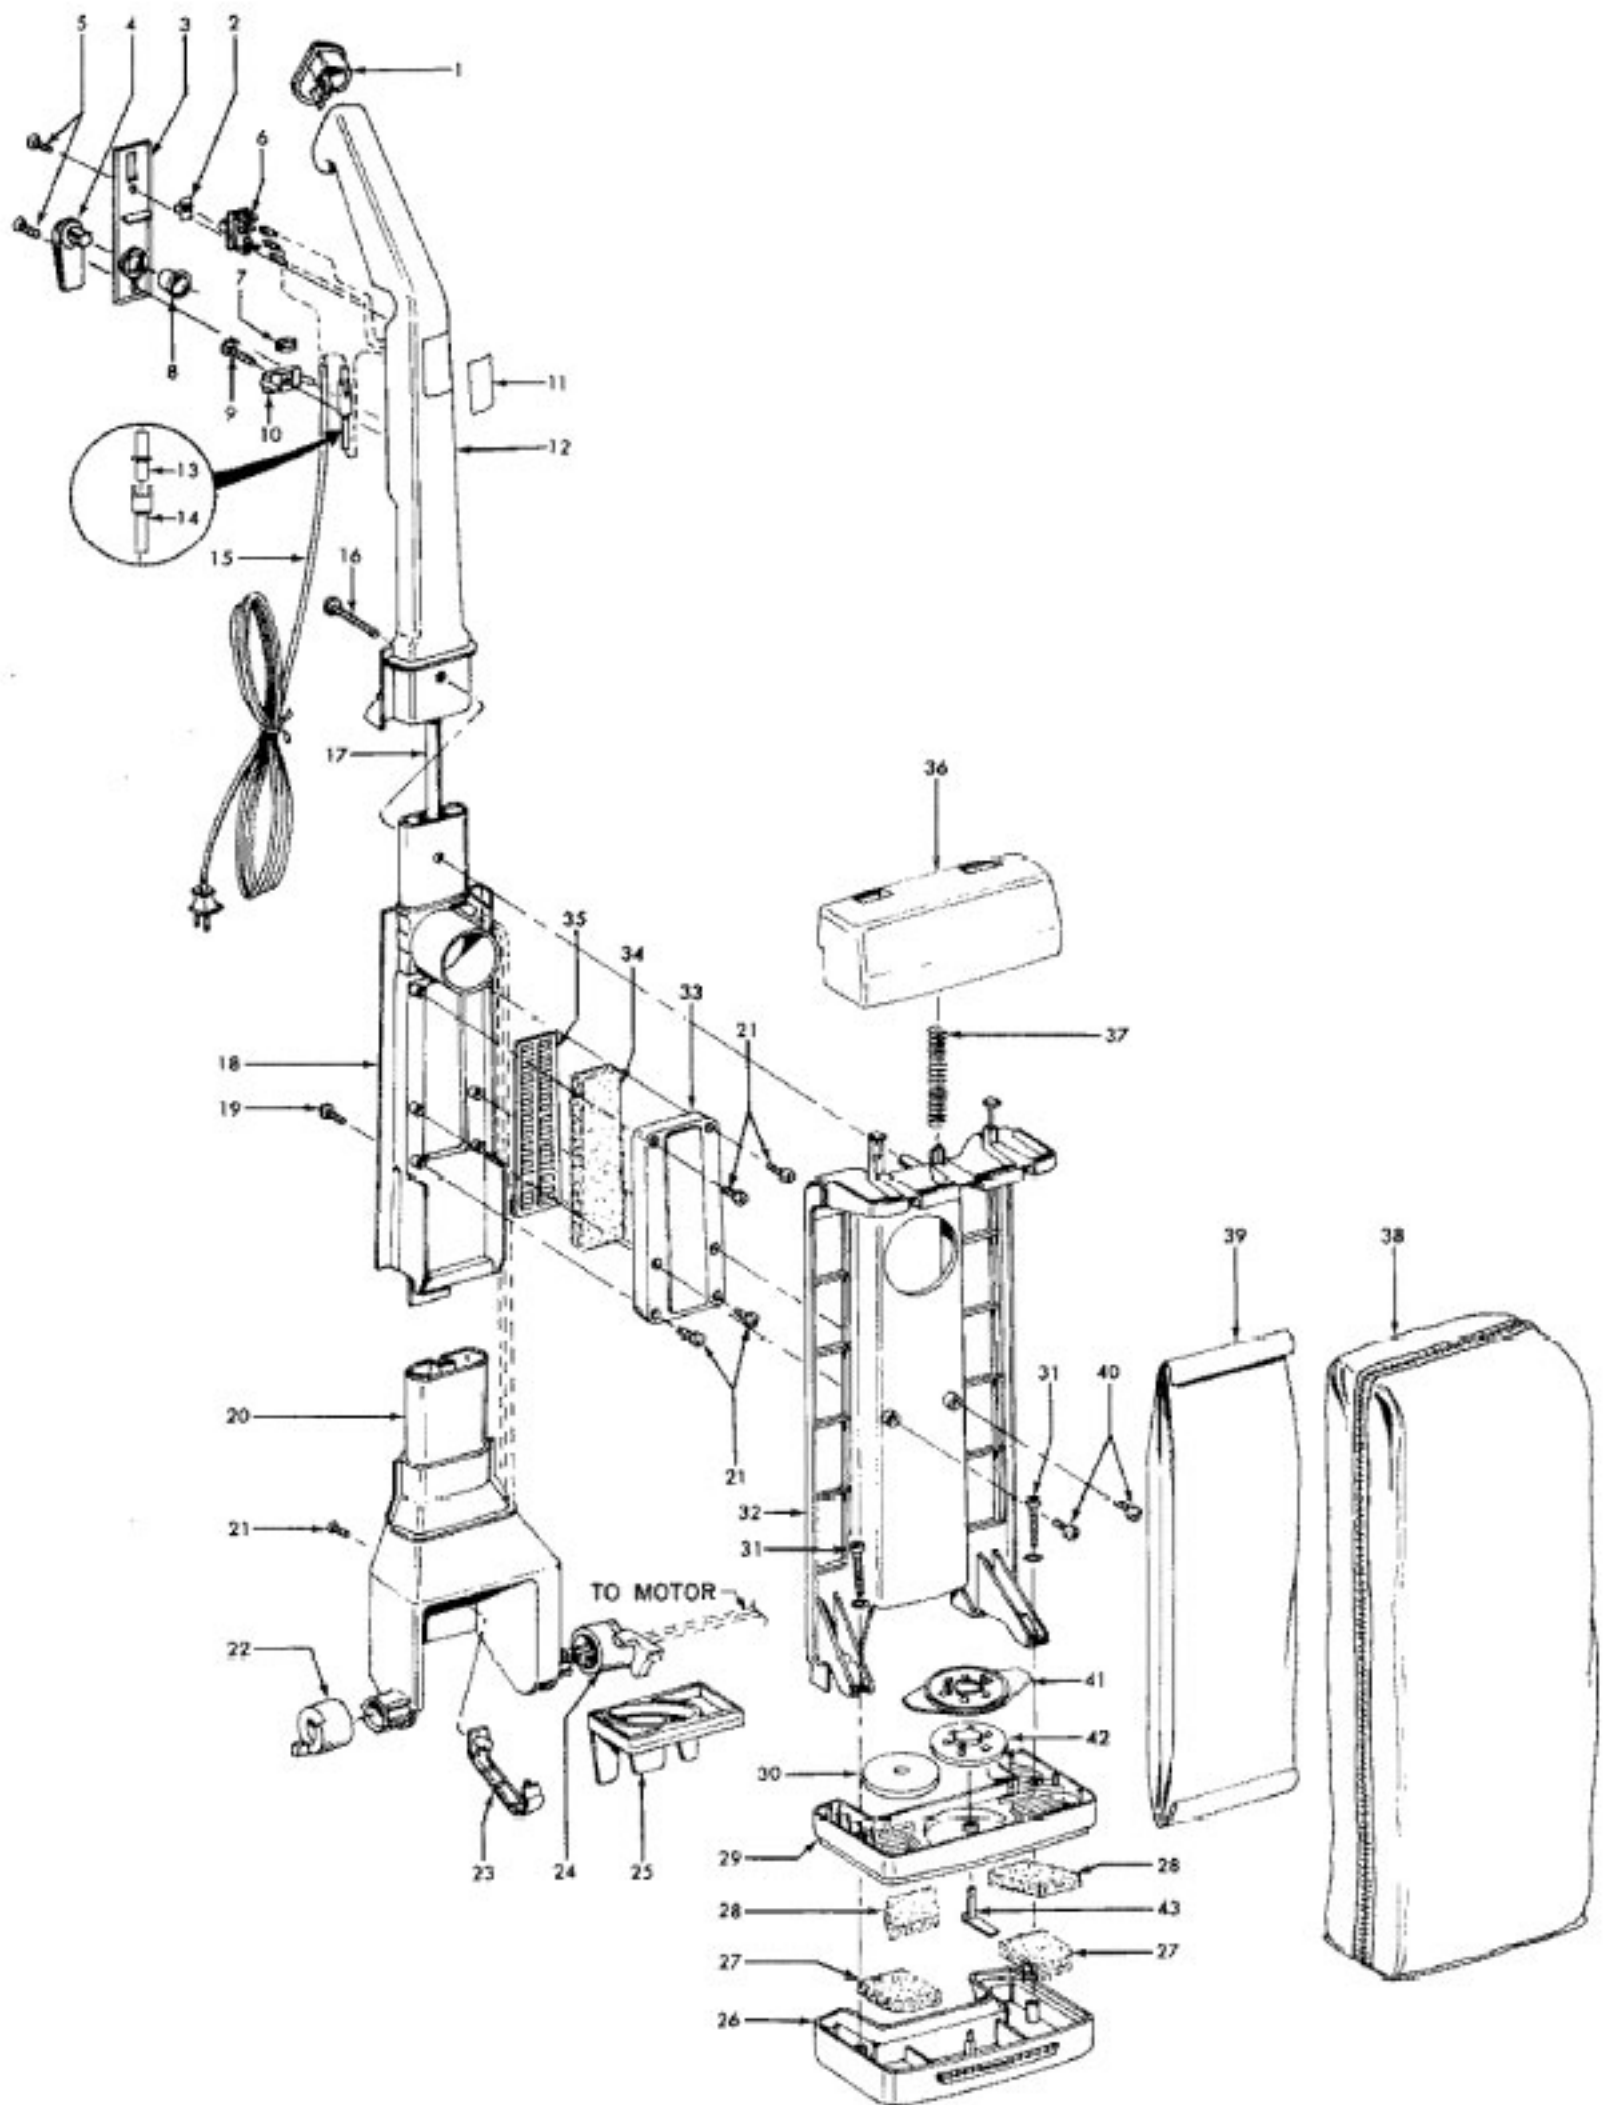

This Owner's Manual is provided and hosted by Appliance Factory Parts.

HOOVER U4231-900 Owner's Manual

[Shop genuine replacement parts for HOOVER
U4231-900](#)

[Find Your HOOVER Vacuum Cleaner Parts - Select From 1456 Models](#)

----- Manual continues below part list -----

Available Replacement Parts for HOOVER U4231-900

[H-43414064](#)

DUSTING BRUSH (ONE PEICE)

Model Number: U4231--
BOM/Serial #: U4231--
Graphic Title: HANDLE, OUTERBAG

Image	Key	Part Number	Description	Substitution	Qty.
1	30	21448004	SCREW - 677252		4
1	31	38563508	NOZZLE HEIGHT CAM -		1
1	32	21312677	WASHER - 674684		2
1	33	38521504	CARRIER WHEEL -SOVER		2
1	34	21361013	PUSH ON FX -673862		2
1	35	48414514	AGITATOR ASSEMBLY		1
1	36	42245507	BOTTOM PLATE ASSEM.-		1
1	37	21448002	SCREW-SELF TAPPING-6		3
1	38	33175501	WHEEL SUPPORT SPRING		1
1	39	36432503	WHEEL SUPPORT - 6746		1
1	40	31525502	CARRIER WHEEL SHAFT-		1
1	41	43228502	PULLEY SHAFT - 67724		1
1	42	21328033	THRUST WASHER- 67724		3
1	43	43246505	IDLER PULLEY - 67724		1
1	44	43251510	DRIVE PULLEY - 67724		1
1	45	24735014	RETAINING RING-67724		1
1	46	38528523	V-BELT INNOVATION		1
1	47	38528517	FLAT BELT - 678355		1
1	48	21311154	WASHER - 677246		1
1	49	39411513	CHASSIS FOAM - 67870		1
1	50	34662510	SHAFT RETAINER - 677		1
1	51	38451519	NOZZLE HEIGHT SLIDE		1
1	52	43285504	BELT SHIFTER- 677204		1
1	53	41111507	PUSH LEVER ASSEM. -		1
1	54	38312510	SPRING -SOVEREIGN		1
1	55	38434528	HANDLE CONTROL PEDAL		1
1	55	38434529	HANDLE CONTROL PEDAL		1
1	56	27479307	CABLE TIE		1
1	57	27617104	CONNECTOR-U4383		1
1	58	160508--	SCREW-3616		1
1	59	36221531	MOTOR MOUNT - 678418		1
1	60	39411511	HOOD BAFFLE - 678708		1
1	61	56511275	OWNER MANUAL		1
1	61	56511273	OWNER MANUAL-U4231/3		1
1	61	58461558	TOP FITTING - U5045		1