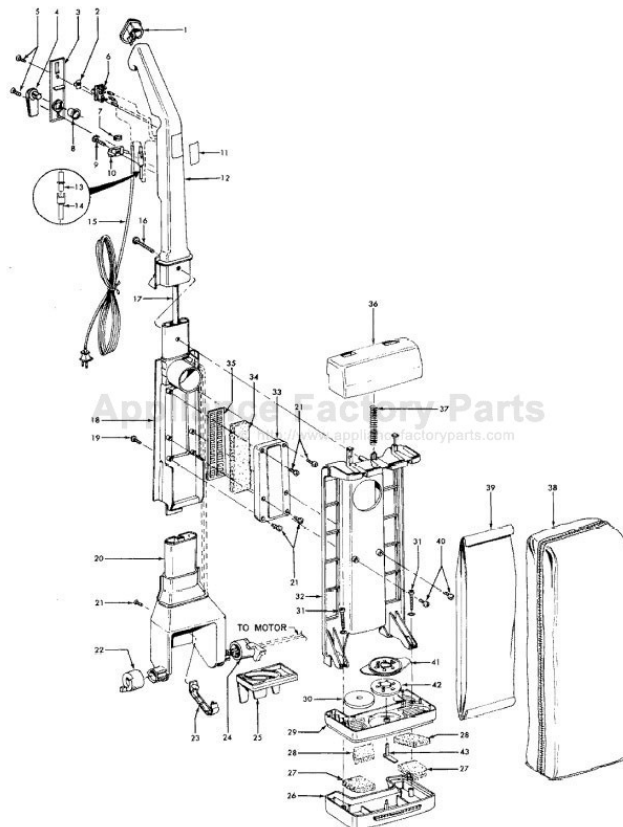

[Find Your HOOVER Vacuum Cleaner Parts - Select From 1456 Models](#)

----- Manual continues below part list -----