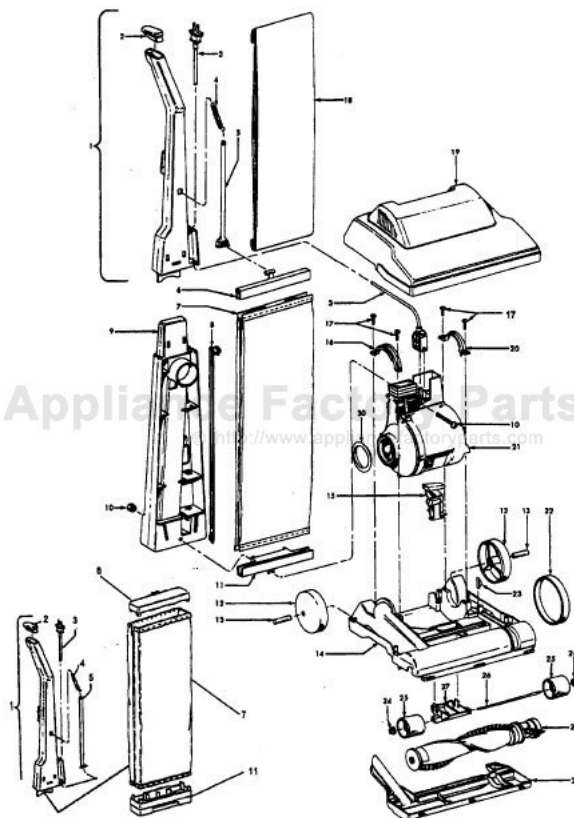

# HOOVER U4245-930 Owner's Manual

[Shop genuine replacement parts for HOOVER  
U4245-930](#)

[Find Your HOOVER Vacuum Cleaner Parts - Select From 1456 Models](#)

----- Manual continues below part list -----