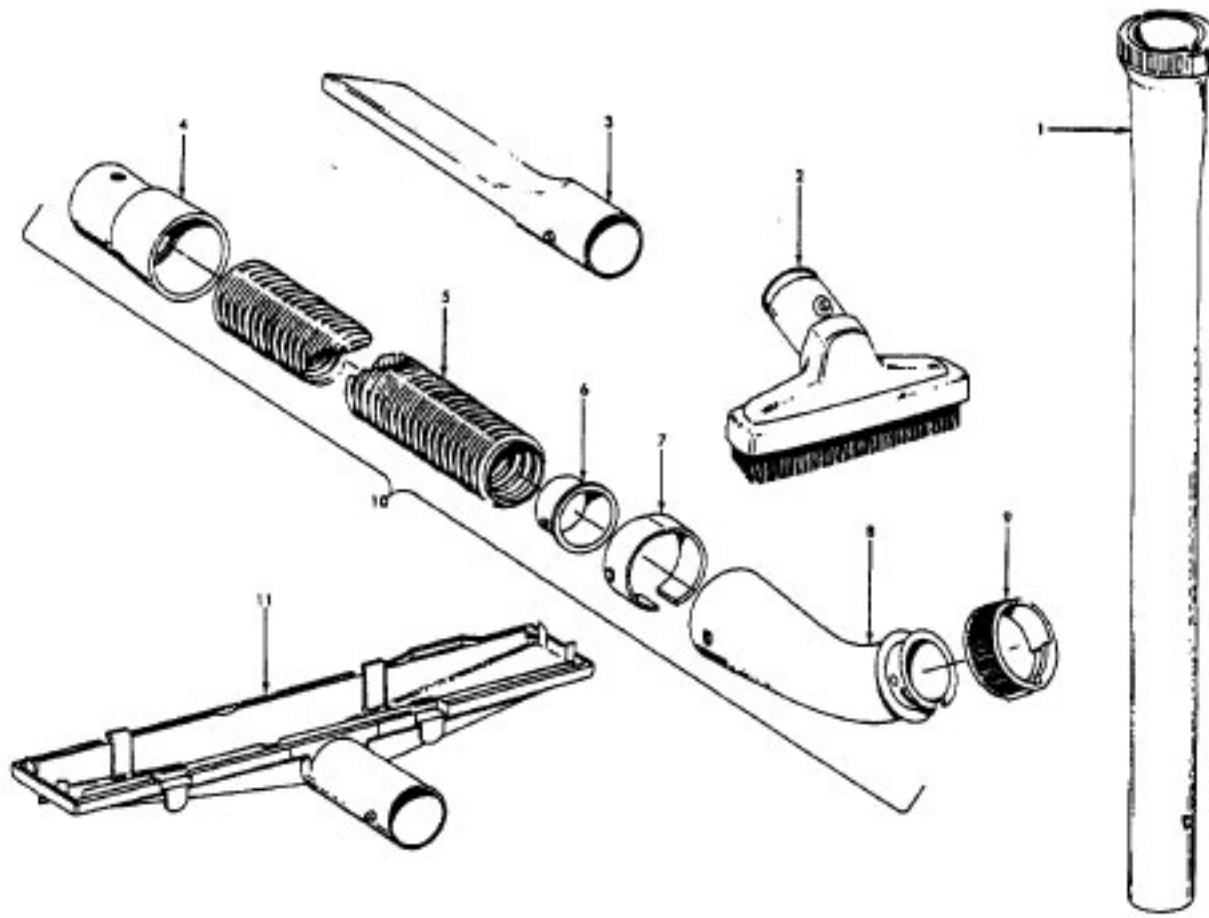

Cleaning Tools - Elite Cleaners

Standard Fit Tools (w/Retention Pin) (Shown)

Ref. No.	Part No.	Description
1	3863801P	Extension Tube - Poly - AG
2	43414016	Furniture Brush - AG
3	38617017	Crevice Tool - AG
4	32288004	Hose Connector - AAP
5	38671028	Hose - Less Ends - AAP
6	32158010	Hose Sleeve
7	36171025	Hose Connector Collar
8	43466058	Hose Connector - Curved - AAP (Incl. Item 9)
9	36153009	Latch Ring
10	43434210	Hose Comp.
11	38656016	Converter Body - AAP
	43414057	Furniture Nozzle - AG
	43414064	Dusting Brush - AG
	43414073	Wall/Floor Brush - AG

Friction Fit Tools (w/o Retention Pin)

38634078
Not Available
38617024
32288004
38671030
Not Available
Not Available
39454059 (Hand Grip)
Not Available
Not Available
38656016
38614029
43414145
43414135