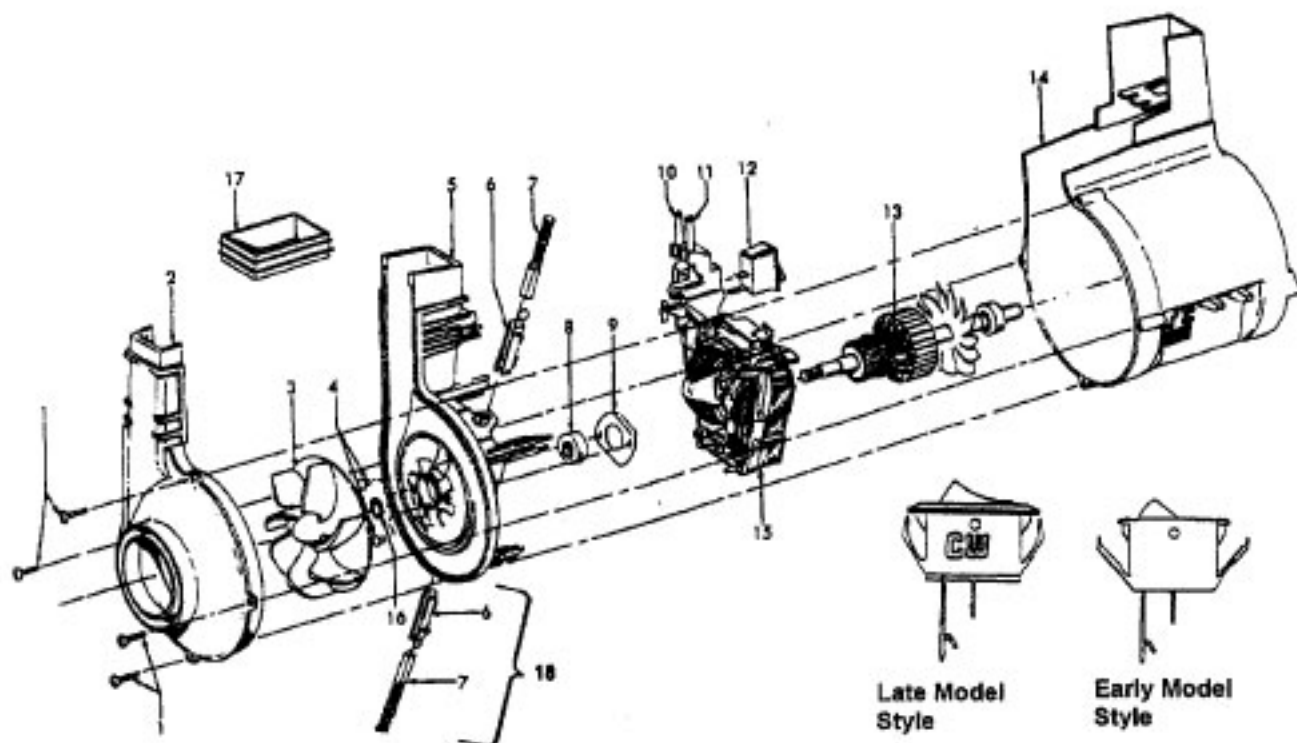

Ref. No.	Part No.	Description
	43576141	Motor Assem. Comp.
1	N/A	Screw-Self Tapping (4)
2	38736033	Fan Chamber
3	38755030	Fan
4	N/A	Rivet-Semi Tubular (2)
5	N/A	Motor Housing Assem.
6	N/A	Motor Brush Holder (2)
7	N/A	Motor Brush Assem. (2)
8	N/A	Bearing
9	N/A	Bearing Retainer
10	36914004	Switch Bus Bar
11	39116005	Attachment Terminal
12	28218043	Switch Assem. - Early Models (Prior to 5/96)
	28161062	Switch Assem. - Late Models (After 5/96)
13	N/A	Armature/Bearing Assem.
14	37194046	Motor End Cap Assem.
15	N/A	Field Assem.
16	21312793	Washer
17	38783020	Duct Seal
18	41311016	Motor Brush Holder Assem. -

ITEMS NOT ILLUSTRATED

38781013	Duct Seal (8 1/2" Long adhesive backed foam seal used on early models in place of item 17)
54821001	Tape (Roll)