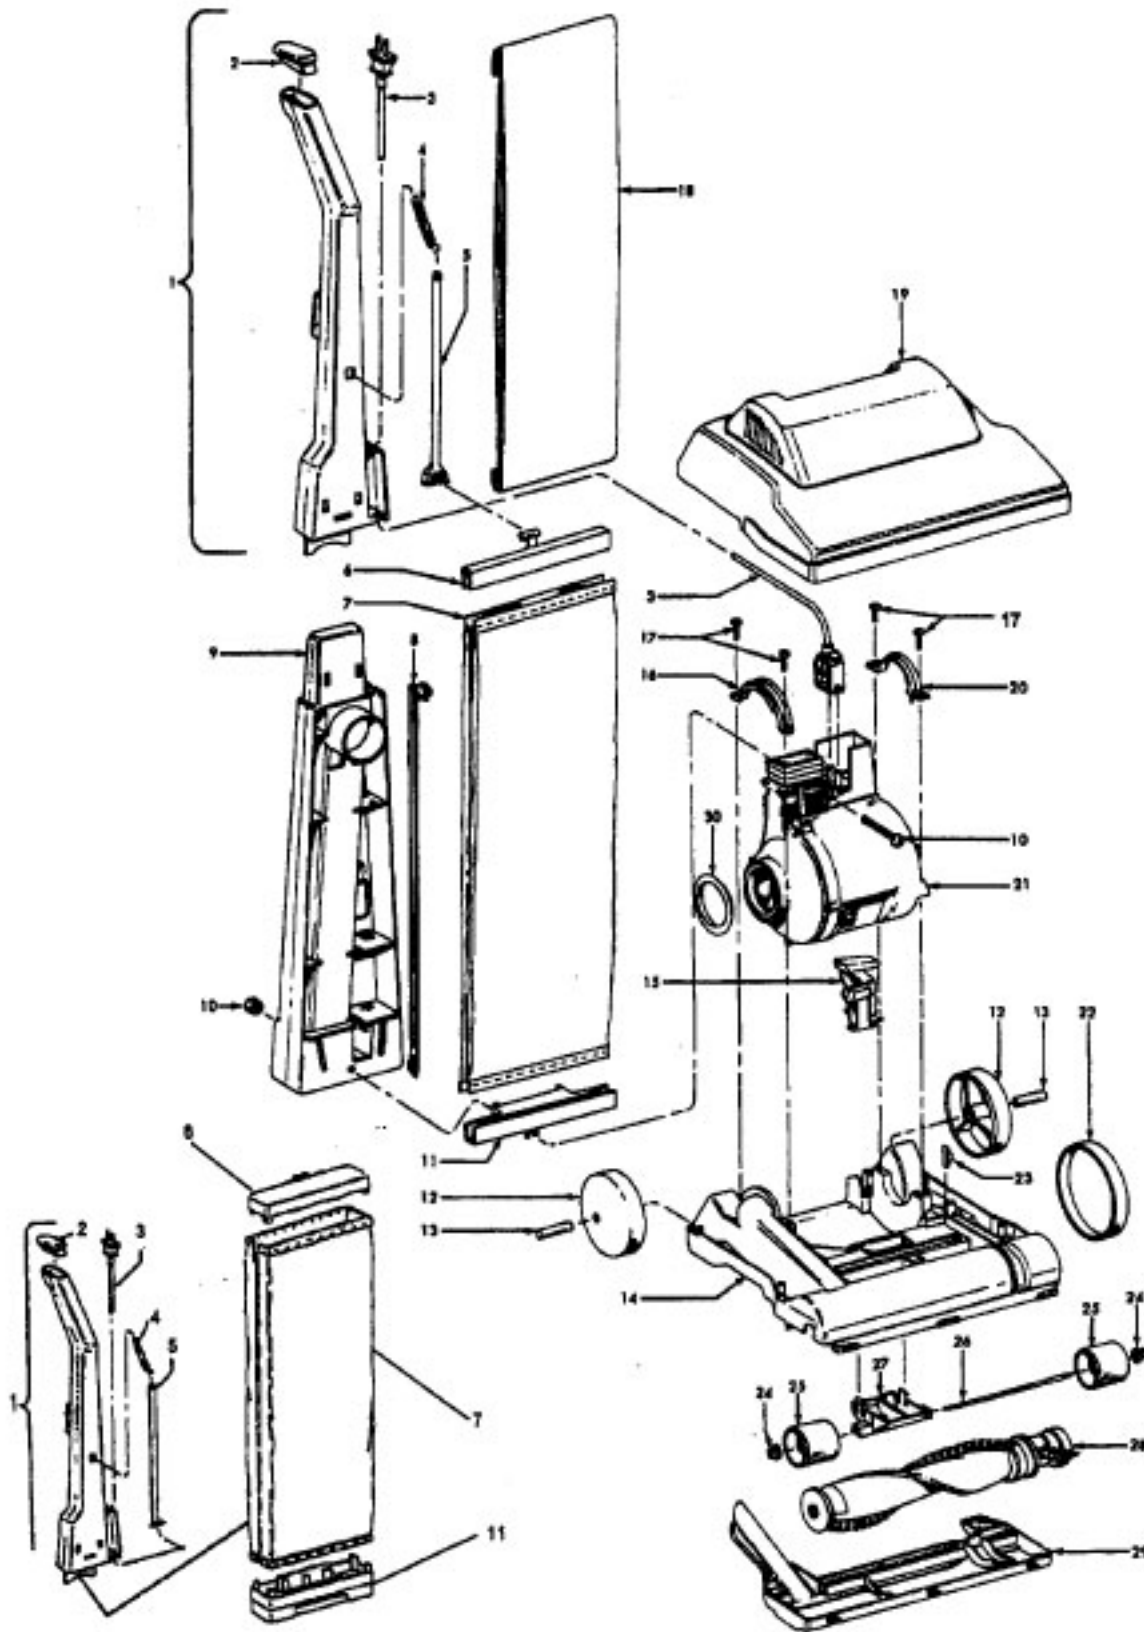

Elite

Models U4245, U4245-030, U4245-930,
U4283-970, U4455, U4467, U4467-960,
U4467-970, U4467-980
Model U4247-030, U4249-030, U4250

Sprint

Used on model U4250

Elite

Sprint

Ref. No.	Part No.	Description
1	48663142	Upper Handle Assem. -MW
	48663141	Upper Handle Assem.-ABE-U4250
2	37911079	Handle Cap - ABE
3	46388027	Attachment Cord - AG - 35 Ft.
	46388043	Attach. Cord - AG - 30 Ft. 12 Amp
4	38335020	Bag Strap Spring - AY
5	36425071	Bag Strap - ABE
	36425072	Bag Strap - ABE - U4250
6	36425067	Jacket Support - Upper - MW
	36425064	Jacket Support -Upper-ABE-U4250
7	43674191	Jacket Assem. - Common
	43675183	Jacket Assem. - ABN U4247-030
	43675186	Jacket Assem. - AAY - U4249-030
	43686240	Outer Jacket - AAY - U4250
8	38456036	Switch Control Rod - ABB
9	39464005	Lower Handle - ABE U4247-030
10	40201085	Nut & Bolt Assem.
11	36425068	Jacket Support - Lower - MW
	36425063	Jacket Support-Lower-ABE-U4250
12	38522011	Wheel Rear - AG (2)
13	31523012	Wheel Shaft (2)
14	42242270	Main Body Assem. - AG (Includes Items 12, 13, 23)
15	38458022	Handle Release Lever - AG
16	36131057	Motor Retainer Cap - RH - MW
17	21447217	Screw-Self Tapping (4)
18	4010001A	Throw-Away Bag - (3 Pk.)
19	37252065	Hood Assem. - MT
	37252067	Hood - JM - U4467
	37252087	Hood - MN - U4467-960
	37252081	Hood - MR - U4467-980
	37252110	Hood - AAP - U4283-970
	37252111	Hood - ABN - U4245
	37252112	Hood - ABN - U4245-030, U4245-930
	37252114	Hood - AAY - U4249-030
	37252113	Hood Assem. - ACC U4247-030
	37252115	Hood - AAY - U4250
20	36131090	Motor Retainer Cap - LH - AG
21	43576141	Motor Assem. - (P - 201)
	43576205	Motor Assembly - (P364)
22	38528027	Belt
	38528040	Belt - 12 Amp - U4250
23	13261AY	Rug Nozzle Rib Shoe
24	36131056	Wheel Retainer - BZ (2)
25	36432029	Wheel - AG (Use 43248055)
26	32563012	Wheel Shaft - AY (Use 43248055)
27	N/A	Wheel Support - ABE
	43248055	Front Wheel Assem. (Incl. It. 25, 26)

**Models U4245, U4245-030, U4245-930,
U4283-970, U4455, U4467, U4467-960,
U4467-970, U4467-980**

Model U4247-030, U4249-030, U4250

Ref. No.	Part No.	Description
28	48414079	Agitator Assem. Comp. -AG (P-203)
29	37245108	Bottom Plate - AG
	37245017	Bottom Plate - AG - U4250
30	38784016	Seal

PACKAGING MATERIAL

56511A18	Owner Manual - U4247-030
56511387	Owner Manual - U4245-030, U4245-930
56511390	Owner Manual - U4245
56511343	Owner Manual
56511280	Owner Manual
58185184	Carton - Common
58346004	Front Support
58353009	Rear Support
58369061	Rear Support - U4467-980
58347007	Cleaning Tool Carton - U4245-930, U4467-970
56511B24	Owner Manual - U4250

ITEMS NOT ILLUSTRATED - U4245-930, U4467-970

3944201P	Cord Wrap
38634078	Extension Tube - AG
38617024	Crevice Tool - AG
38614029	Furniture Nozzle - AG
38656016	Converter Body - AAP
43414145	Dusting Brush - AG
43434225	Hose Comp.
34123056	Gasket - 12 Amp Models (located between main body and motor, LH side)

For illustration see Cleaning Tools - Friction Fit - (P - 205)

**Model U4467-980 is packed with a Model S1071-810
Help-Mate Cleaner. (Ref. pages 42/43)**