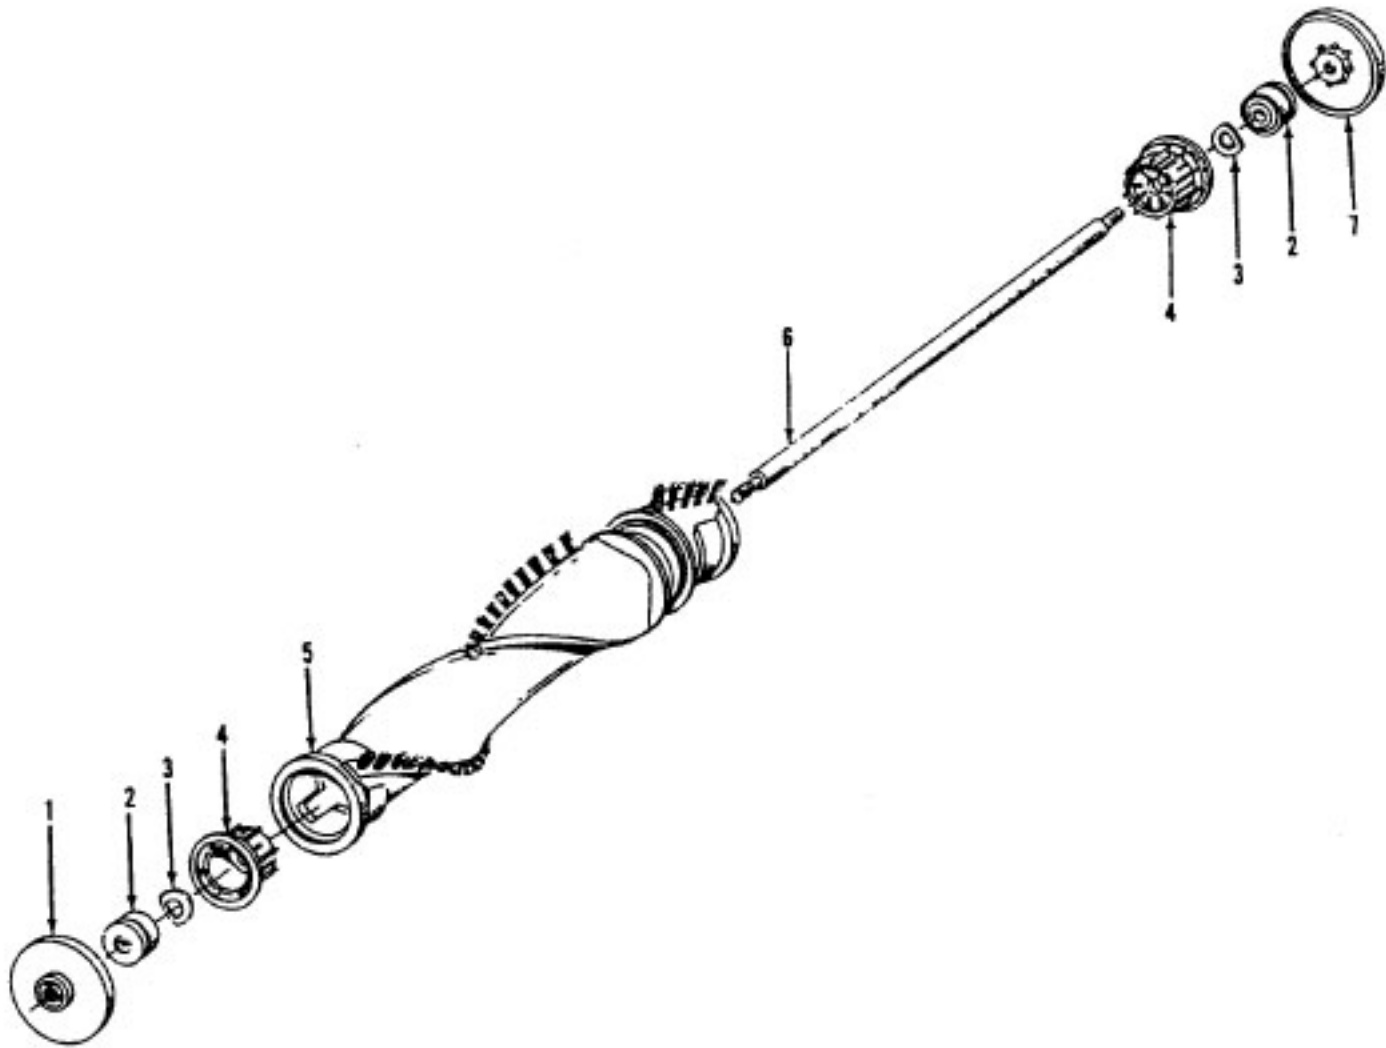

Ref. No.	Part No.	Description
	48414079	Agitator Assem. Comp. - AG
1	36423016	Thread Guard - RH
2	43267002	Agitator Bearing Assem. (2)
3	21347003	Conical Washer (2)
4	36422022	Agitator End (2)
5	N/A	Agitator Body
6	32724013	Agitator Shaft
7	36423017	Thread Guard - LH - AG