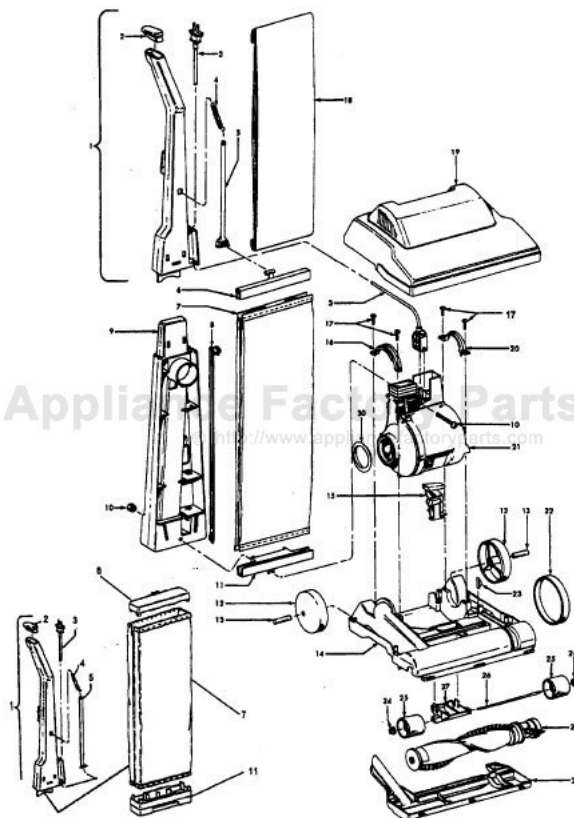

[Find Your HOOVER Vacuum Cleaner Parts - Select From 1456 Models](#)

----- Manual continues below part list -----