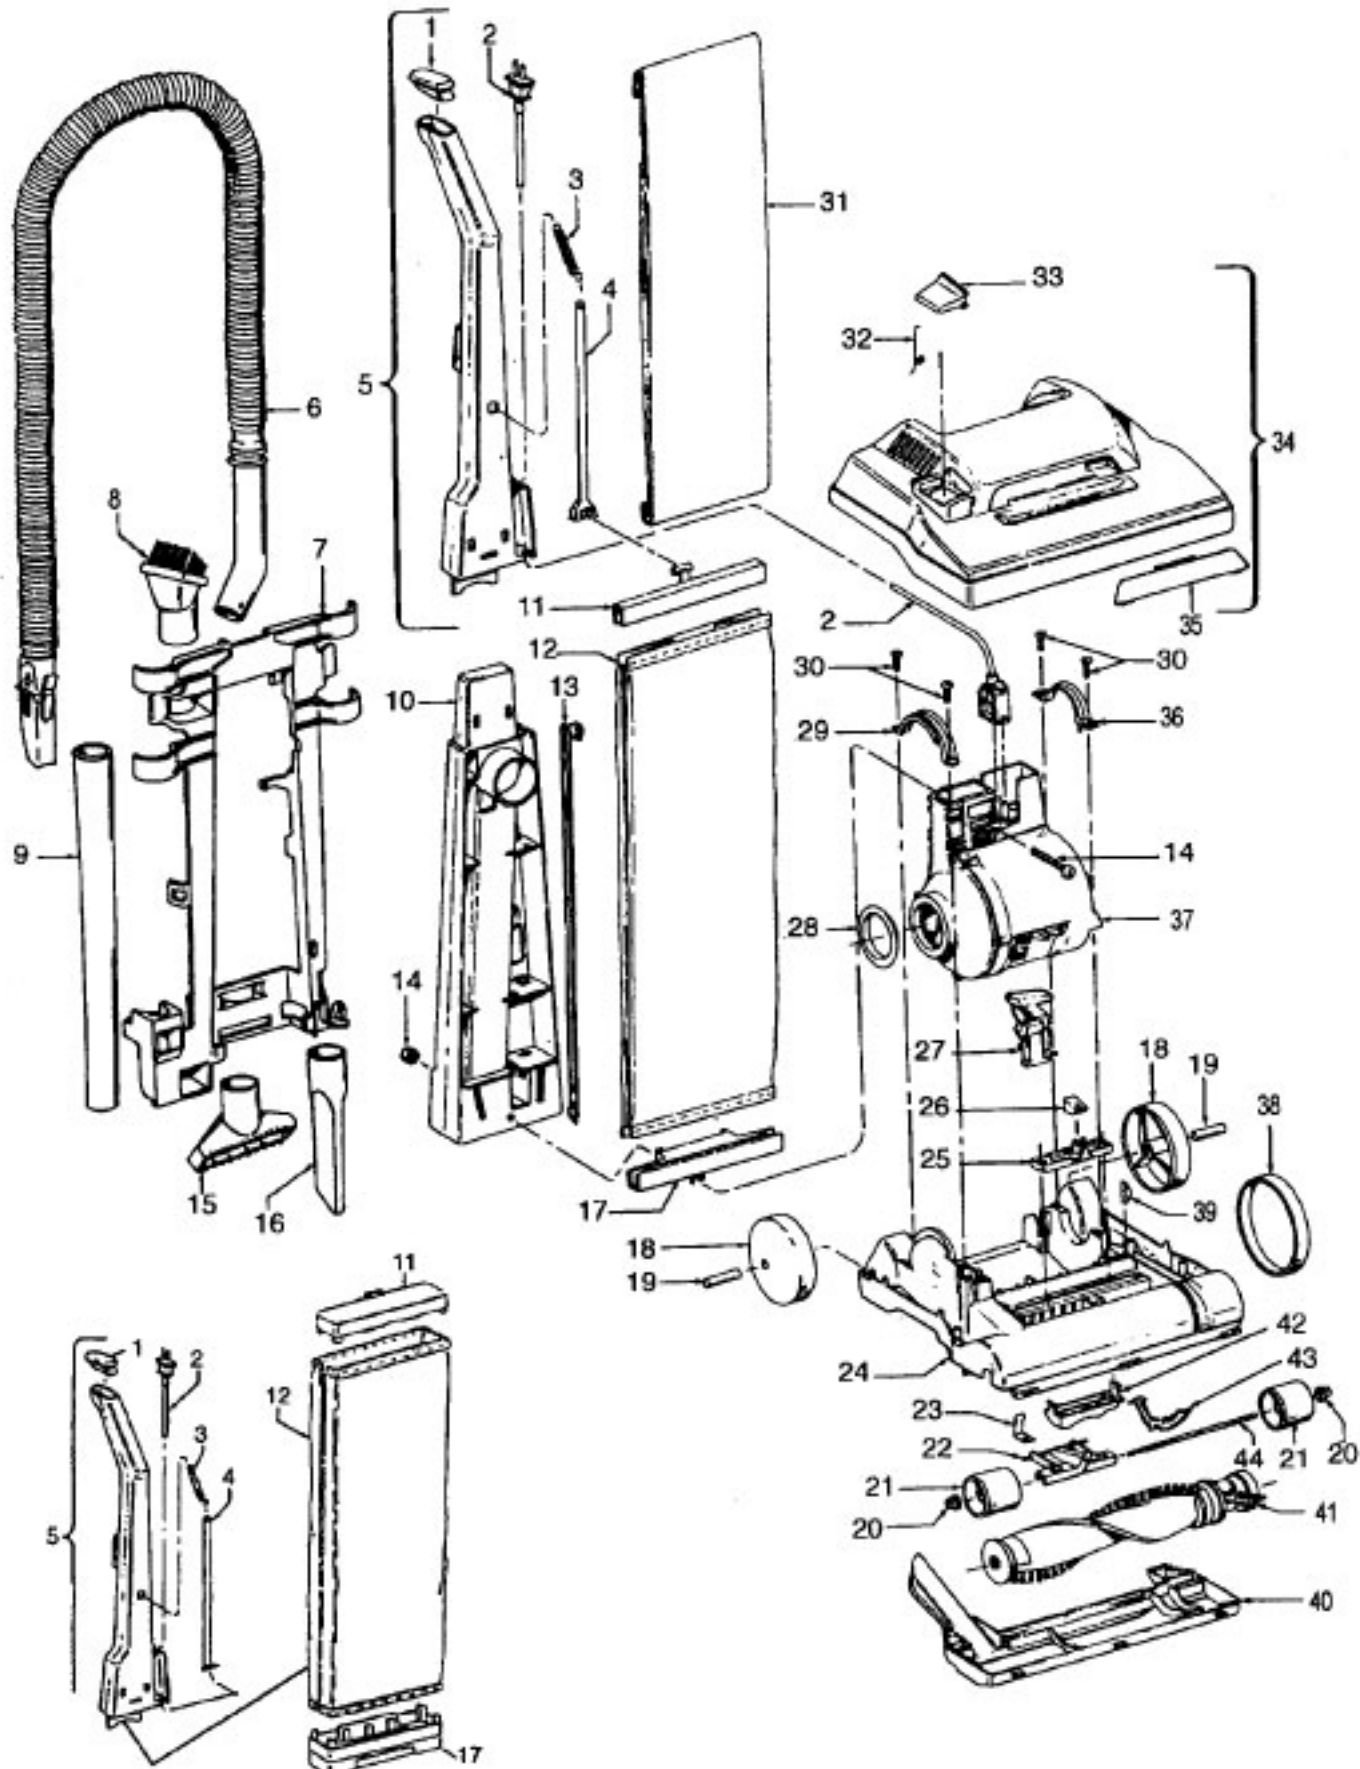

----- Manual continues below part list -----

Available Replacement Parts for HOOVER U4270-930

H-38528040	BELT VACUUM HOOVER OEM (1 PACK)
48414036	HOOVER ELITE BRUSH ROLLER
H-4010001A	VACUUM BAG OEM HOOVER 3 PACK
H-43267002	AGITATOR BEARING ASM
K-109289	BULB

Elite II

Model U4253-930, U4258-930, U4260-930, U4270-930
U4270-940

Sprint

Model U4257-930, U4262-930

Used on Models : U4270-930, U4270-940

Ref. No.	Part No.	Description
	48414079	Agitator Assem. Comp. - AG
1	36423016	Thread Guard - RH
2	43267002	Agitator Bearing Assem. (2)
3	21347003	Conical Washer (2)
4	36422022	Agitator End (2)
5	N/A	Agitator Body
6	32724013	Agitator Shaft
7	36423017	Thread Guard - LH - AG

Ref. No.	Part No.	Description
	43576142	Motor Assem. Comp.
	43576181	Motor Assem. Comp. (Replaced by 43576204)
1	214793DA	Screw-Self Tapping (4)
2	38736033	Fan Chamber
3	38755030	Fan
4	N/A	Rivet - Semi Tubular (2)
5	N/A	Motor Housing Assem.
6	N/A	Motor Brush Holder (2)
7	N/A	Motor Brush Assem. (2)
8	N/A	Bearing
9	N/A	Bearing Retainer
10	36914004	Switch Bus Bar
11	39116005	Attachment Terminal
12	28218043	Switch Assem. - Early Models (Prior to 5/96)
	28161062	Switch Assem. - Late Models (After 5/96)
13	N/A	Armature/Bearing Assem.
14	37194046	Motor End Cap Assem. - MW
15	N/A	Field Assem.
16	N/A	Lamp Holder Assem.
17	21312793	Washer
18	38783020	Duct Seal
19	41311016	Motor Brush Holder Assem.

ITEMS NOT ILLUSTRATED

38781013	Duct Seal (8 1/2" Long adhesive backed foam seal used on early models in place of item 18)
54821001	Tape (Roll)