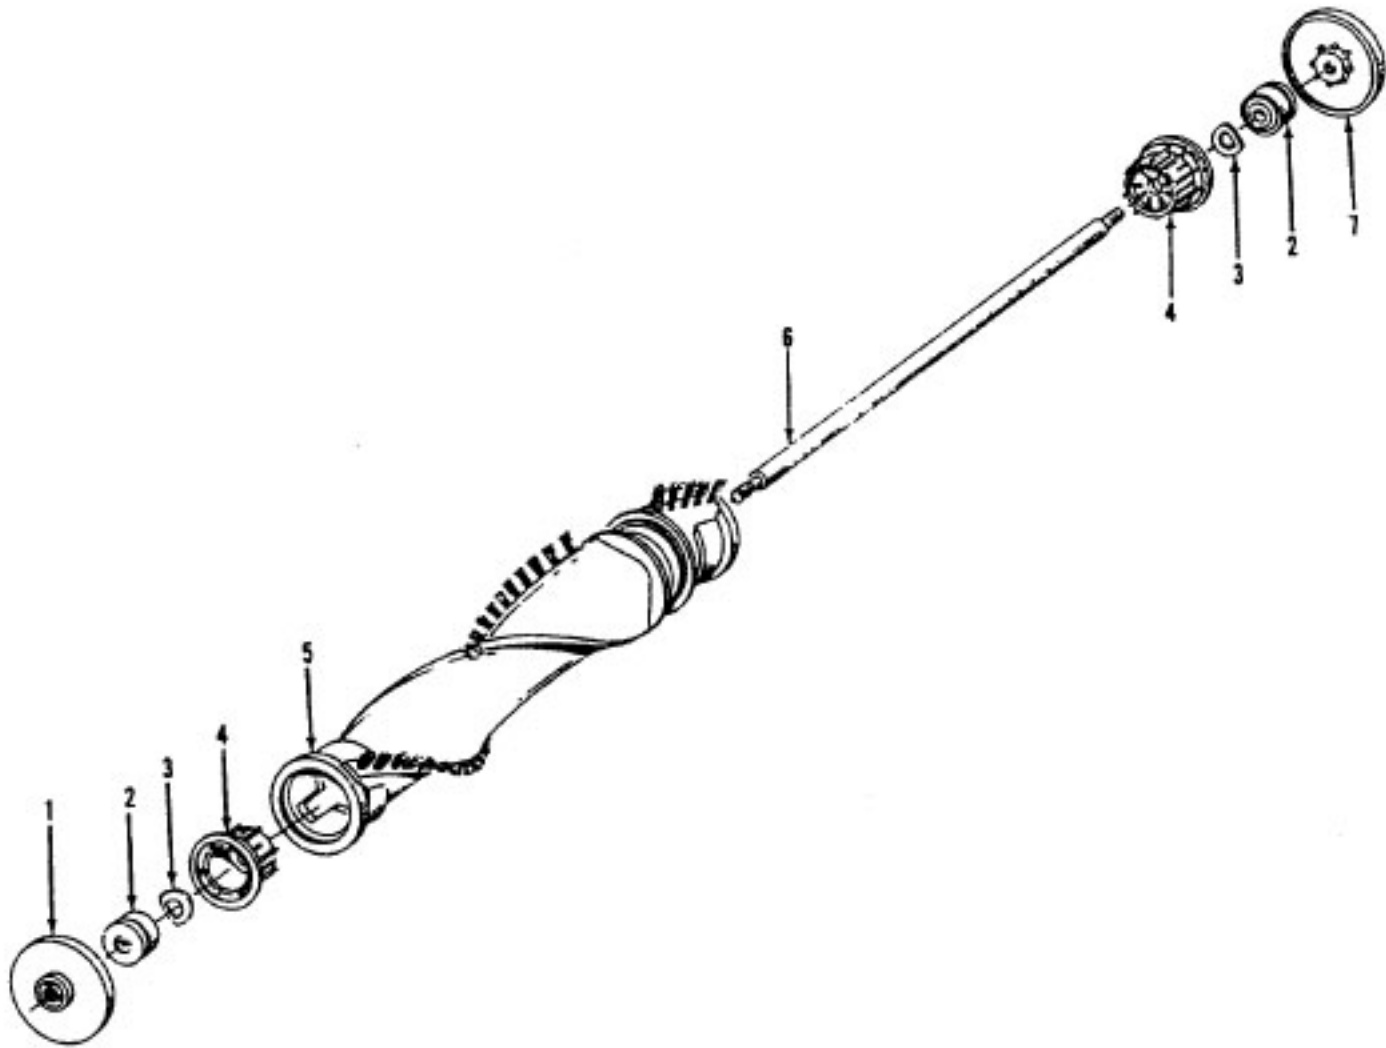

Elite II

Model U4253-930, U4258-930, U4260-930, U4270-930
U4270-940

Sprint

Model U4257-930, U4262-930

Used on Models : U4270-930, U4270-940

Ref. No.	Part No.	Description
	48414079	Agitator Assem. Comp. - AG
1	36423016	Thread Guard - RH
2	43267002	Agitator Bearing Assem. (2)
3	21347003	Conical Washer (2)
4	36422022	Agitator End (2)
5	N/A	Agitator Body
6	32724013	Agitator Shaft
7	36423017	Thread Guard - LH - AG

Ref. No.	Part No.	Description
	43576142	Motor Assem. Comp.
	43576181	Motor Assem. Comp. (Replaced by 43576204)
1	214793DA	Screw-Self Tapping (4)
2	38736033	Fan Chamber
3	38755030	Fan
4	N/A	Rivet - Semi Tubular (2)
5	N/A	Motor Housing Assem.
6	N/A	Motor Brush Holder (2)
7	N/A	Motor Brush Assem. (2)
8	N/A	Bearing
9	N/A	Bearing Retainer
10	36914004	Switch Bus Bar
11	39116005	Attachment Terminal
12	28218043	Switch Assem. - Early Models (Prior to 5/96)
	28161062	Switch Assem. - Late Models (After 5/96)
13	N/A	Armature/Bearing Assem.
14	37194046	Motor End Cap Assem. - MW
15	N/A	Field Assem.
16	N/A	Lamp Holder Assem.
17	21312793	Washer
18	38783020	Duct Seal
19	41311016	Motor Brush Holder Assem.

ITEMS NOT ILLUSTRATED

38781013	Duct Seal (8 1/2" Long adhesive backed foam seal used on early models in place of item 18)
54821001	Tape (Roll)