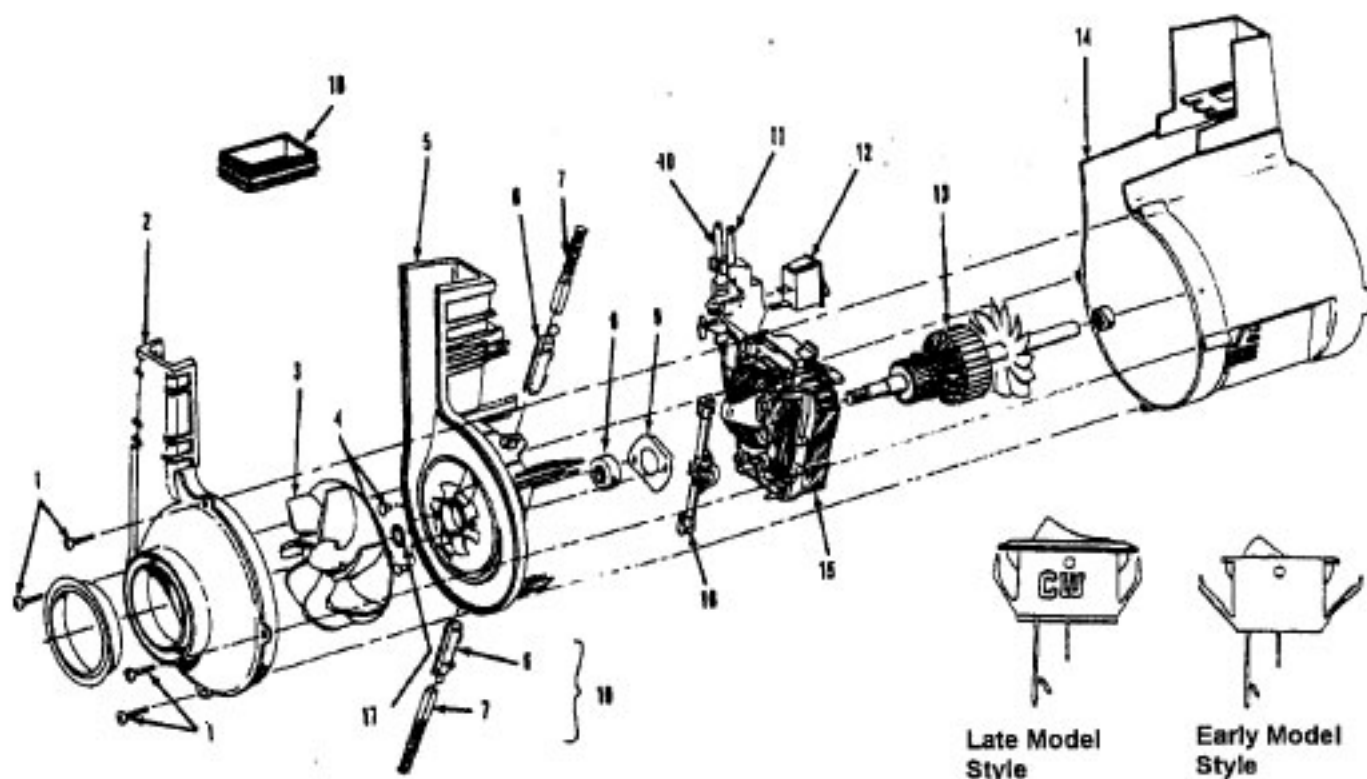

Elite II

Model U4253-930, U4258-930, U4260-930, U4270-930
U4270-940

Sprint

Model U4257-930, U4262-930

Used on Models : U4270-930, U4270-940

Ref. No.	Part No.	Description
	48414079	Agitator Assem. Comp. - AG
1	36423016	Thread Guard - RH
2	43267002	Agitator Bearing Assem. (2)
3	21347003	Conical Washer (2)
4	36422022	Agitator End (2)
5	N/A	Agitator Body
6	32724013	Agitator Shaft
7	36423017	Thread Guard - LH - AG