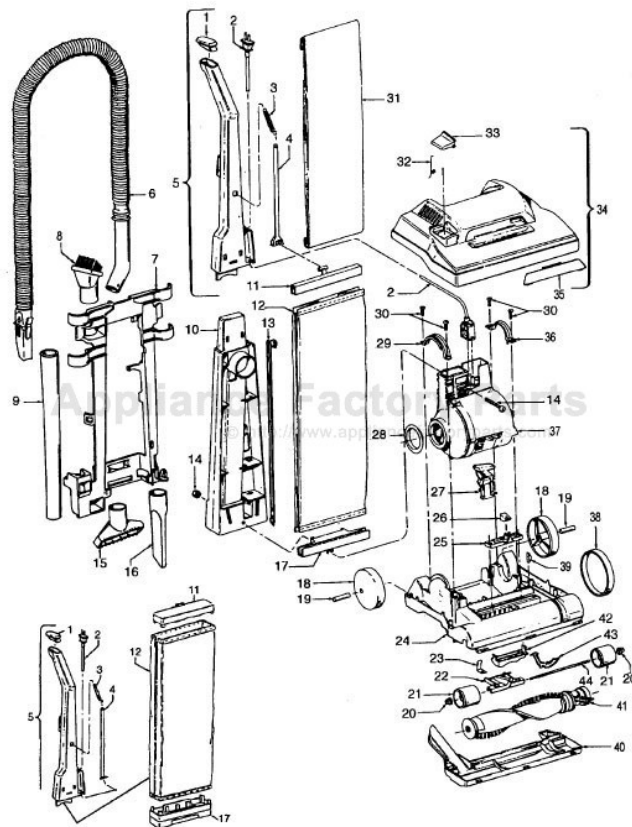

This Owner's Manual is provided and hosted by Appliance Factory Parts.

HOOVER U4270-930 Owner's Manual

[Shop genuine replacement parts for HOOVER
U4270-930](#)

[Find Your HOOVER Vacuum Cleaner Parts - Select From 1456 Models](#)

----- Manual continues below part list -----

Available Replacement Parts for HOOVER U4270-930

H-38528040	BELT VACUUM HOOVER OEM (1 PACK)
48414036	HOOVER ELITE BRUSH ROLLER
H-4010001A	VACUUM BAG OEM HOOVER 3 PACK
H-43267002	AGITATOR BEARING ASM
K-109289	BULB

Elite II

Model U4253-930, U4258-930, U4260-930, U4270-930
U4270-940

Sprint

Model U4257-930, U4262-930

Used on Models : U4270-930, U4270-940

Ref. No.	Part No.	Description
	48414079	Agitator Assem. Comp. - AG
1	36423016	Thread Guard - RH
2	43267002	Agitator Bearing Assem. (2)
3	21347003	Conical Washer (2)
4	36422022	Agitator End (2)
5	N/A	Agitator Body
6	32724013	Agitator Shaft
7	36423017	Thread Guard - LH - AG

ITEMS NOT ILLUSTRATED

38781013	Duct Seal (8 1/2" Long adhesive backed foam seal used on early models in place of item 18)
54821001	Tape (Roll)