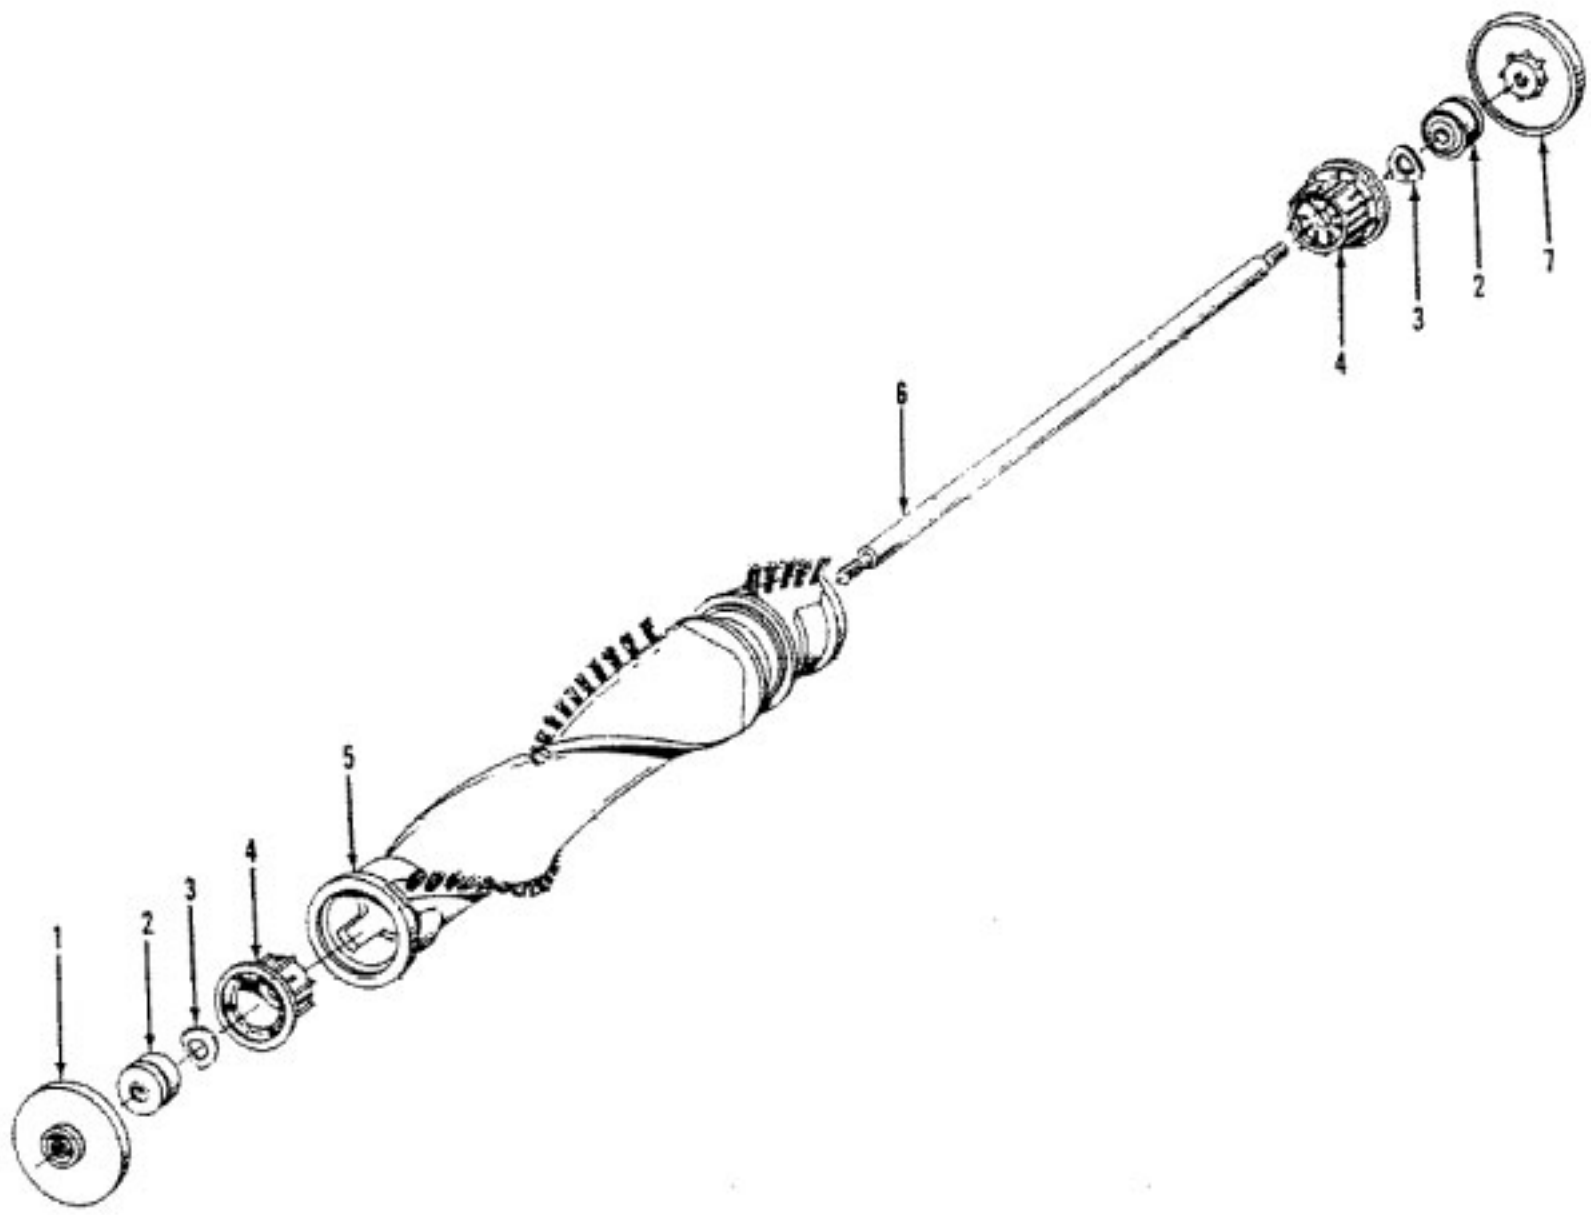

Model Number: U4247030
BOM/Serial #: U4247030
Graphic Title: AGITATOR

Image	Key	Part Number	Description	Substitution	Qty.
1	1	36423016	THREAD GUARD - RH -		1
1	2	43267002	AGITATOR BEARING ASM		2
1	3	21347003	CONICAL WASHER		2
1	4	36422022	AGITATOR END - U4455		2
1	5	-----	NOT REQUIRED PART OR SEE NOTE		1
1	6	32724013	AGITATOR SHAFT - U44		1
1	7	36423017	THREAD GUARD - LH -		1