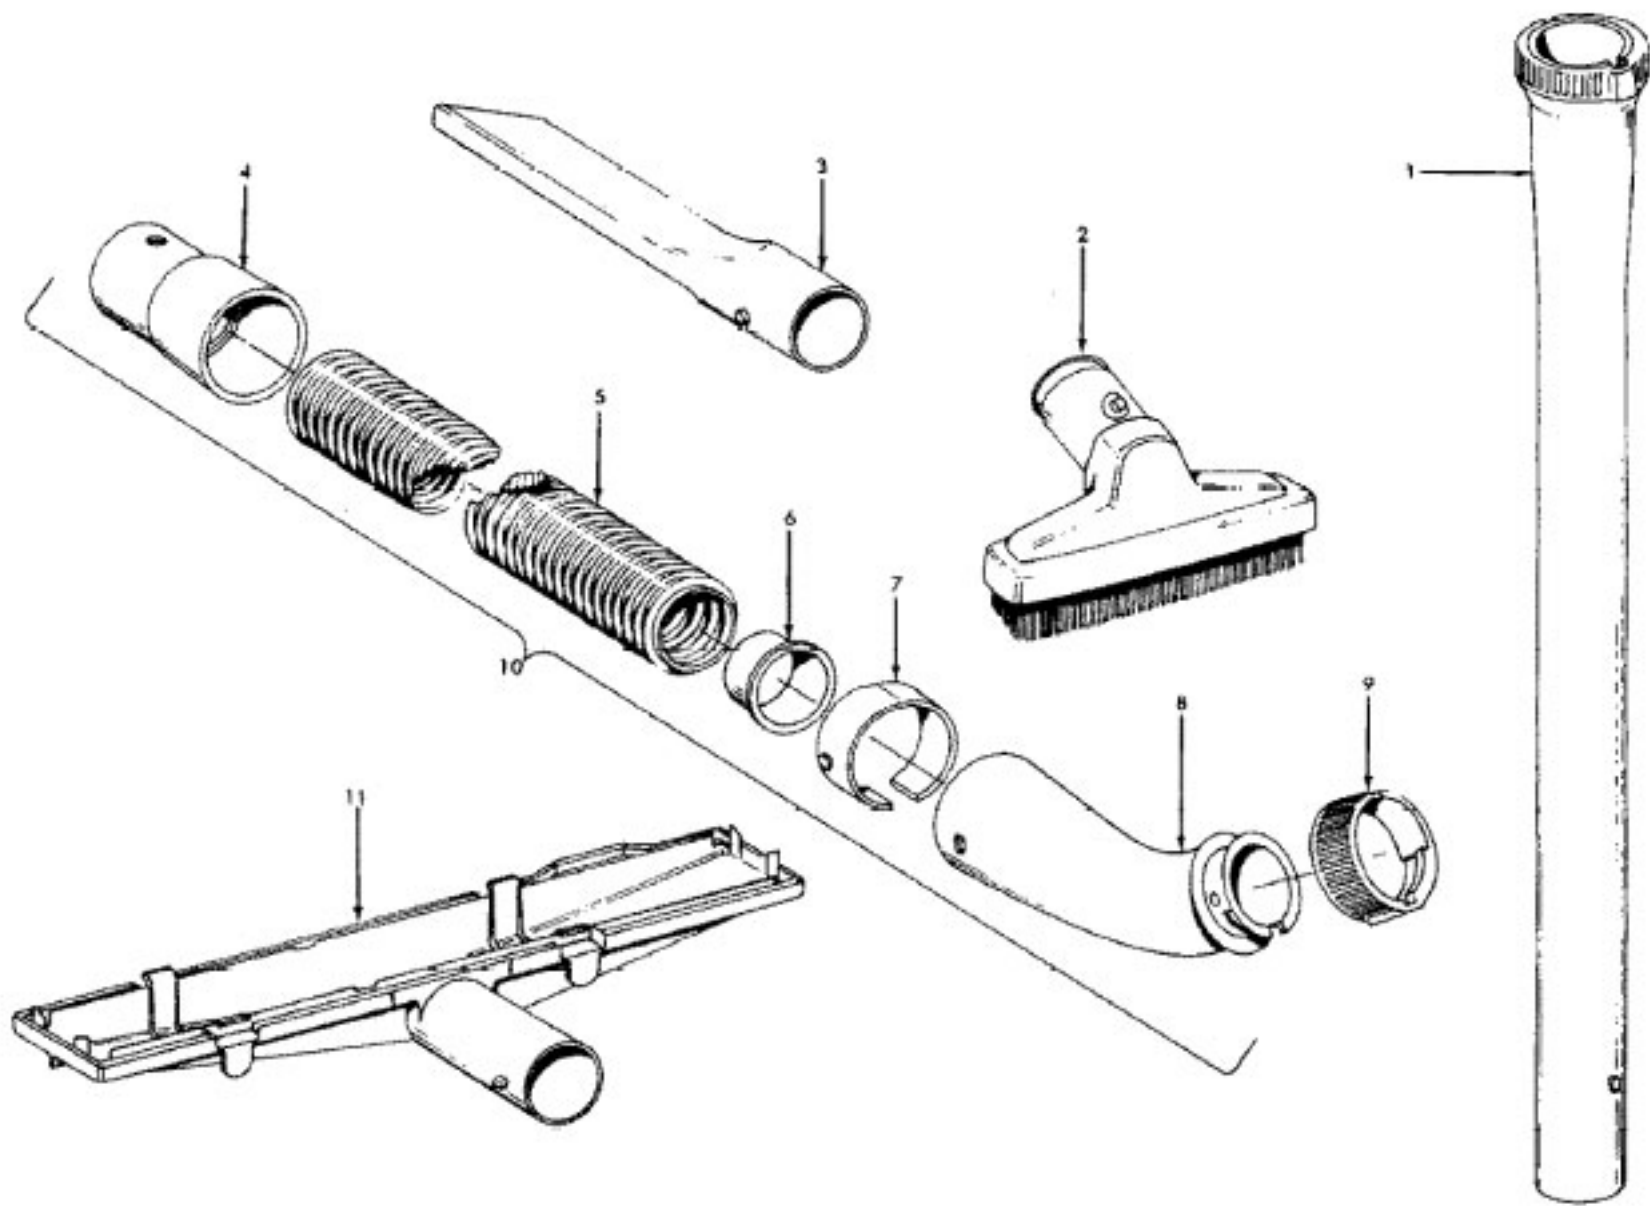

Model Number: U4247030
BOM/Serial #: U4247030
Graphic Title: CLEANINGTOOLS

Image	Key	Part Number	Description	Substitution	Qty.
1	1	3863801P	EXTENSION TUBE-AG-PO		1
1	2	43414016	FURNITURE BRUSH-AG		1
1	3	38617017	CREVICE TOOL-AG -S32		1
1	4	32288004	HOSE CONNECTOR-AAP-U		1
1	5	38671028	HOSE LESS ENDS-AAP-U		1
1	6	32156010	HOSE SLEEVE - BZ		1
1	7	36171025	HOSE CONNECTOR COLLA		1
1	8	43466058	HOSE CONNECTOR-CURVE		1
1	8	39454059	HAND GRIP		1
1	9	36153009	LATCH RING-AG-S3273		1
1	10	43434210	HOSE ASSEM COMP-AAP-		1
1	11	43414073	FLOOR BRUSH-AG-S3273		1
1	11	43414064	DUSTING BRUSH-AG		1
1	11	43414057	FURNITURE NOZZLE-AG-		1
1	11	38656016	CONVERTOR BODY-AAP-U		1