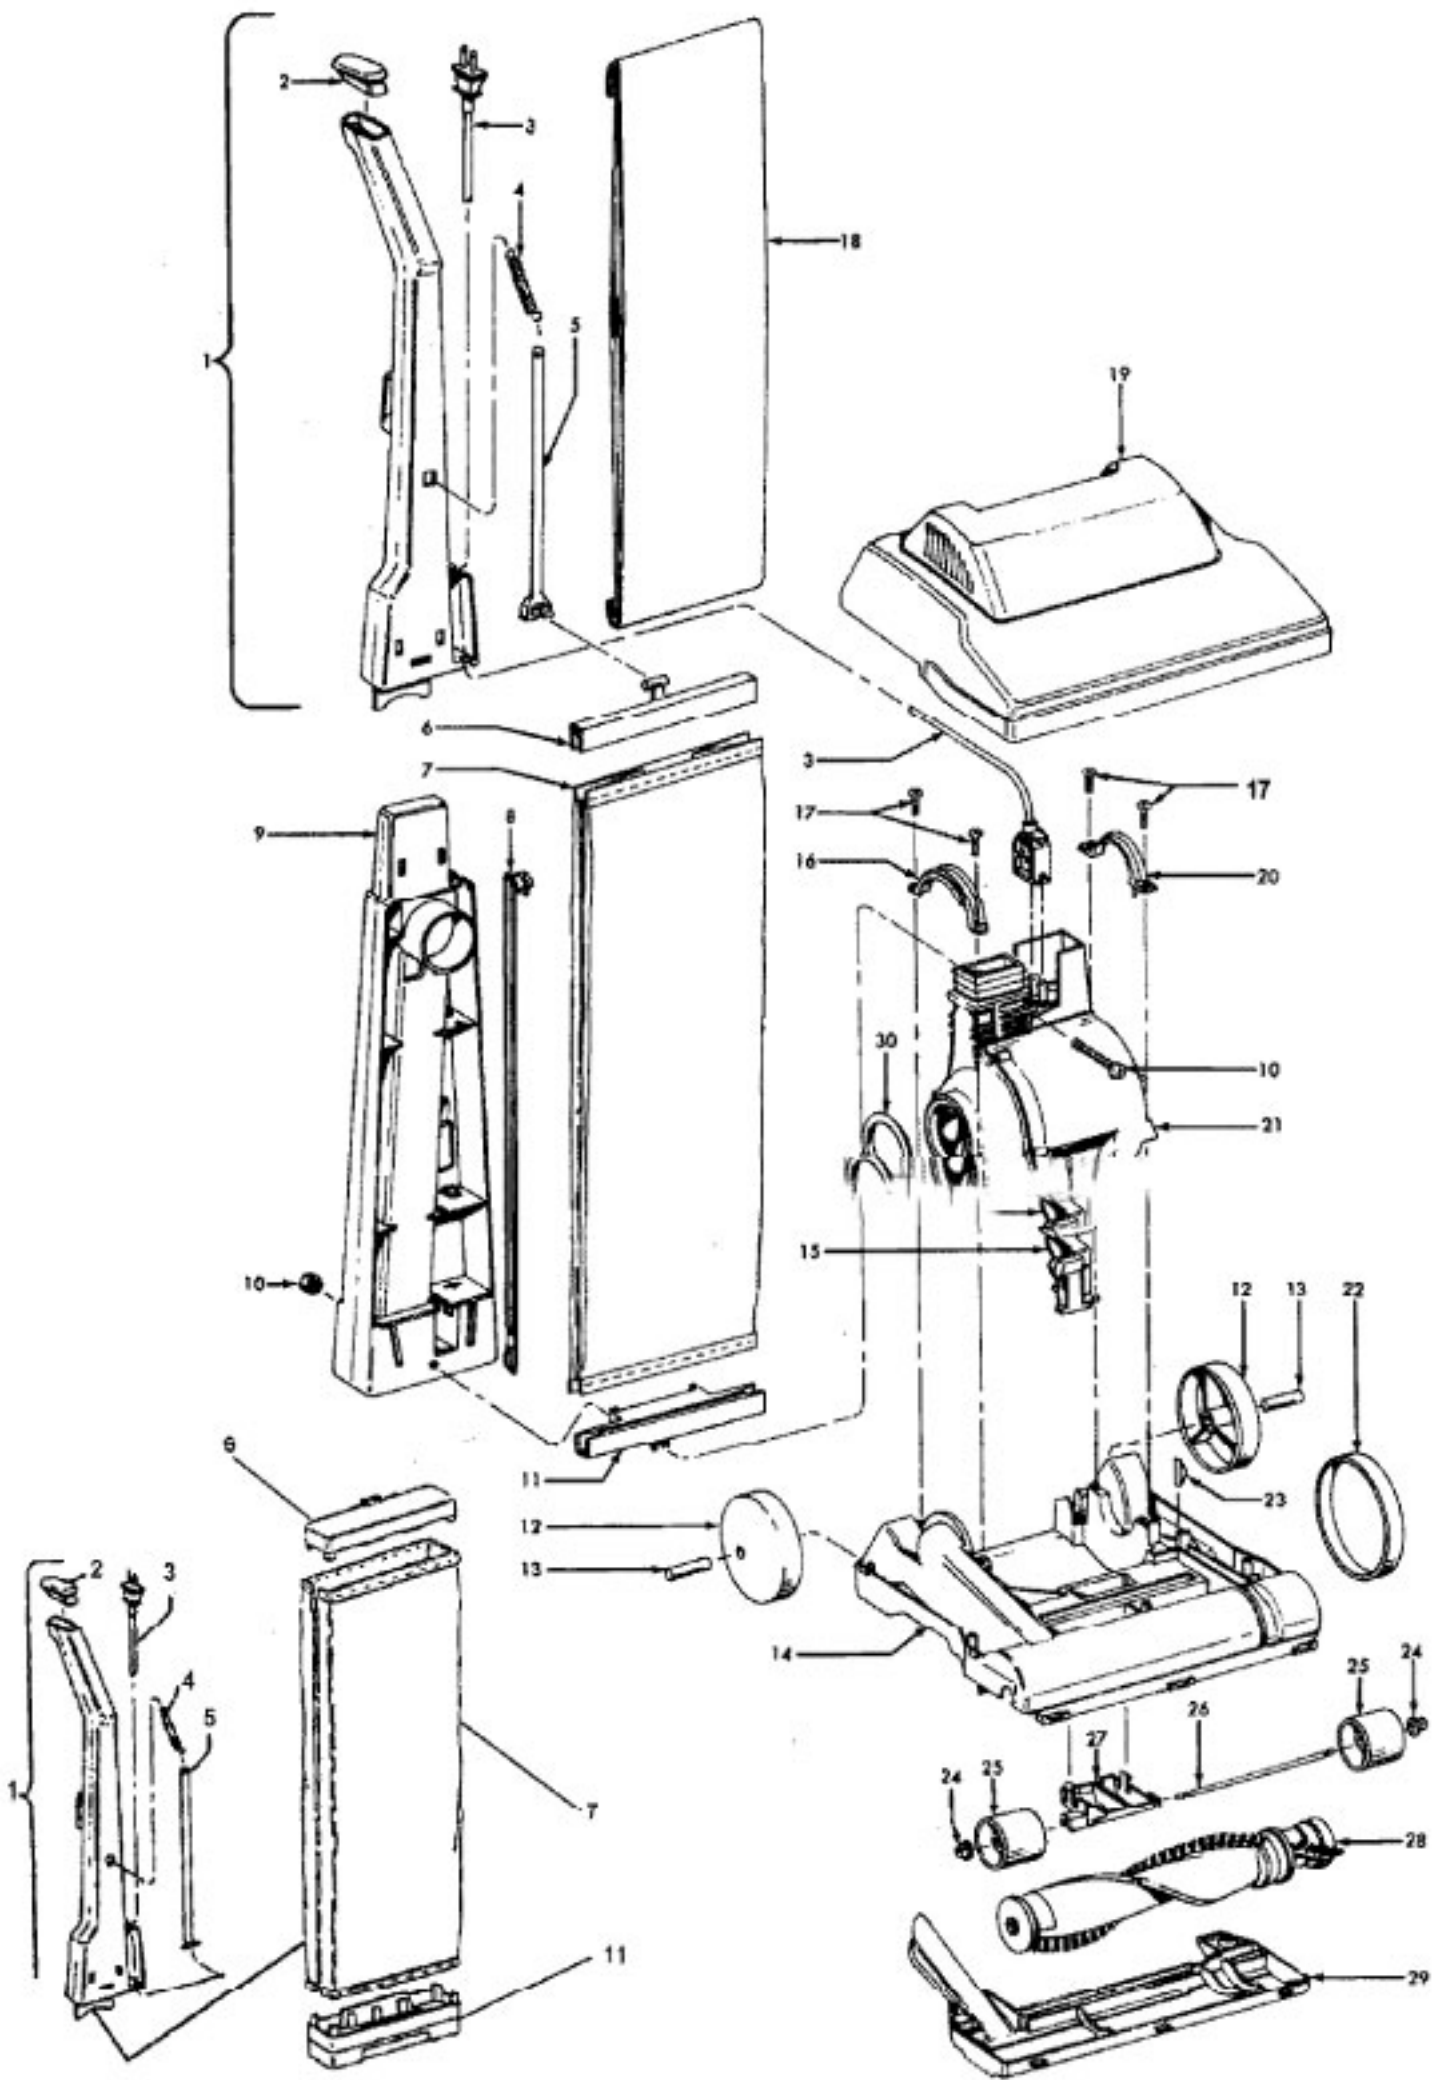

Model Number: U4247030

BOM/Serial #: U4247030

Graphic Title: MOTOR, HANDLE, MAINBODY, OUTERBAG, HOOD

Image	Key	Part Number	Description	Substitution	Qty.
1	1	48663142	UPPER HANDLE ASSM -		1
1	1	48663141	UPPER HANDLE ASSEM-M		1
1	2	46388043	CORD-30 FT-U5254/56		1
1	2	37911079	HANDLE CAP - ABE		1
1	3	46388027	ATTACH. CORD		1
1	4	38335020	BAG STRAP SPRING - A		1
1	5	36425071	BAG STRAP-ABE		1
1	5	36425072	BAG STRAP-ABE-U4717-		1
1	6	36425067	JACKET SUPPORT-UPPER		1
1	6	36425064	JACKET SUP-UPPER-ABE		1
1	7	43675182	OUTER JACKET-U4253-9		1
1	7	43686240	OUTER JACKET-U4166-9		1
1	7	43675183	JACKET ASSEM.-U4247-		1
1	8	38456036	SWITCH CONTROL ROD		1
1	9	39464005	LOWER HANDLE - ABE		1
1	10	40201085	NUT & BOLT ASSEMBLY-		1
1	11	36425063	JACKET SUPPORT-LOWER		1
1	11	36425068	JACKET SUPPORT - LOWER		1
1	12	38522011	WHEEL REAR - AG		2
1	13	31523012	REAR WHEEL SHAFT		2
1	14	42242270	MAIN BODY ASSEM W/RE	12002584	1
1	15	38458022	HANDLE RELEASE LEVER		1
1	16	36131057	MOTOR RETAINER CAP -		1
1	17	21447217	SCREW-SELF TAPPING		4
1	18	4010001A	TOP FILL UPR BAG - 3-PK		1
1	19	37252112	HOOD-ABN-U4245-030		1
1	19	37252114	HOOD-AA Y-U4249-030		1
1	19	37252113	HOOD-ABN-U4247-030		1
1	19	37252067	HOOD-JM-U4467		1
1	19	37252115	HOOD-AA Y-U4250		1
1	19	37252065	HOOD - MT - U4455		1
1	19	37252111	HOOD-ABN-U4245		1
1	19	37252081	HOOD-MR-U4467-980		1
1	19	37252110	HOOD-AAP-U4283-970		1
1	19	37252087	HOOD-MN-U4467-960		1