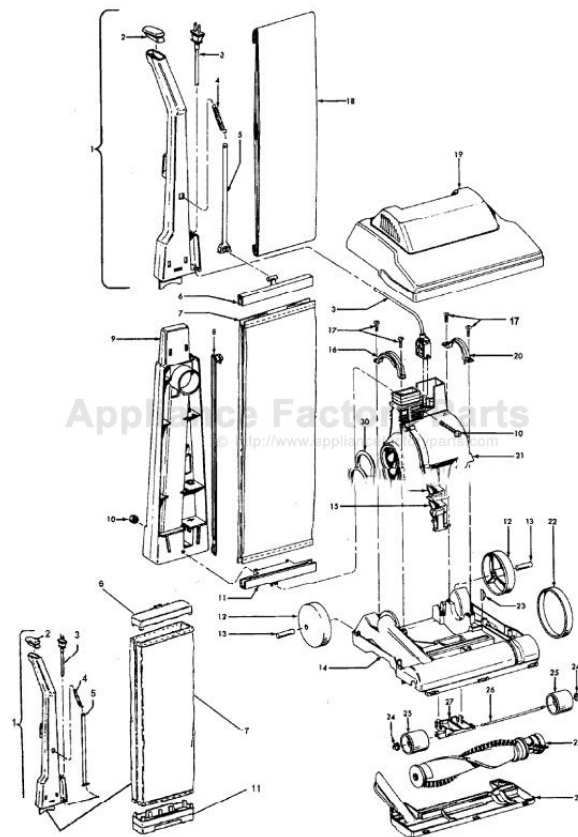

[Find Your HOOVER Vacuum Cleaner Parts - Select From 1456 Models](#)

----- Manual continues below part list -----