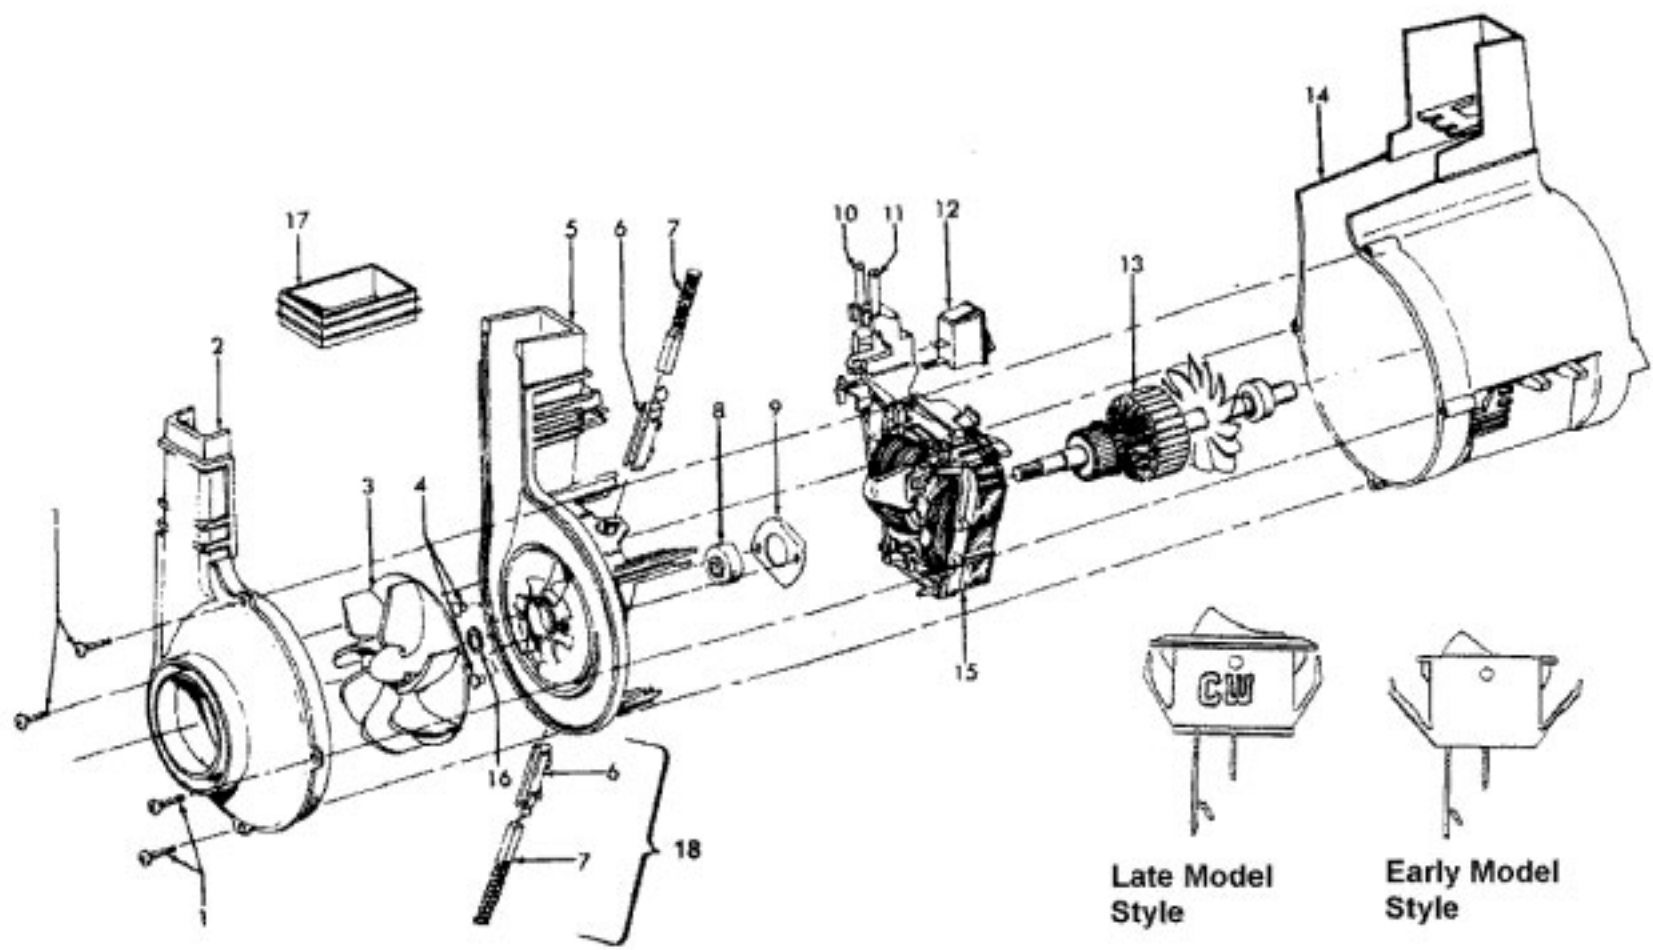

Model Number: U4247030
BOM/Serial #: U4247030
Graphic Title: MOTOR PARTS

Image	Key	Part Number	Description	Substitution	Qty.
1	1	----	NOT REQUIRED PART OR SEE NOTE		1
1	2	38736033	FAN CHAMBER		1
1	3	38755030	FAN		1
1	4	----	NOT REQUIRED PART OR SEE NOTE		1
1	5	----	NOT REQUIRED PART OR SEE NOTE		1
1	6	----	NOT REQUIRED PART OR SEE NOTE		1
1	7	----	NOT REQUIRED PART OR SEE NOTE		1
1	8	----	NOT REQUIRED PART OR SEE NOTE		1
1	9	----	NOT REQUIRED PART OR SEE NOTE		1
1	10	36914004	SWITCH BUS BAR - U44		1
1	11	39116005	ATTACHMENT TERMINAL		1
1	11	37194050	MOTOR END CAP W/O HL		1
1	12	28218043	SWITCH ASSEMBLY - U4		1
1	12	28161062	SWITCH ASSEMBLY-ELIT		1
1	13	----	NOT REQUIRED PART OR SEE NOTE		1
1	14	37194049	MOTOR END CAP W/HL		1
1	15	----	NOT REQUIRED PART OR SEE NOTE		1
1	16	21312793	WASHER - U4455		1
1	17	38783020	DUCT SEAL-MOLDED		1
1	18	41311016	BRUSH HOLDER ASSEMBL		1
1	19	54821001	TAPE - CONCEPT MOTOR		1
1	19	38781013	DUCT SEAL - ELITE		1