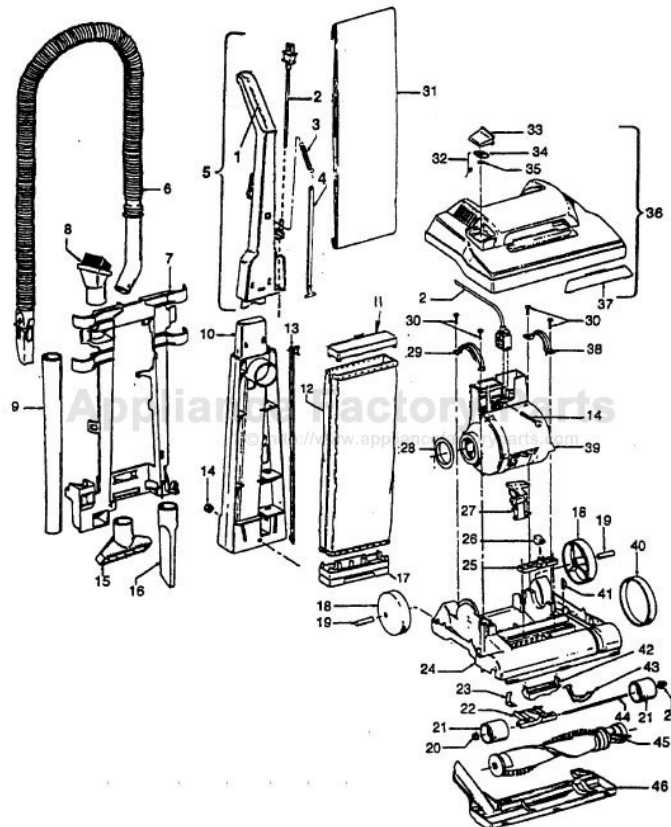

[Find Your HOOVER Vacuum Cleaner Parts - Select From 1456 Models](#)

----- Manual continues below part list -----