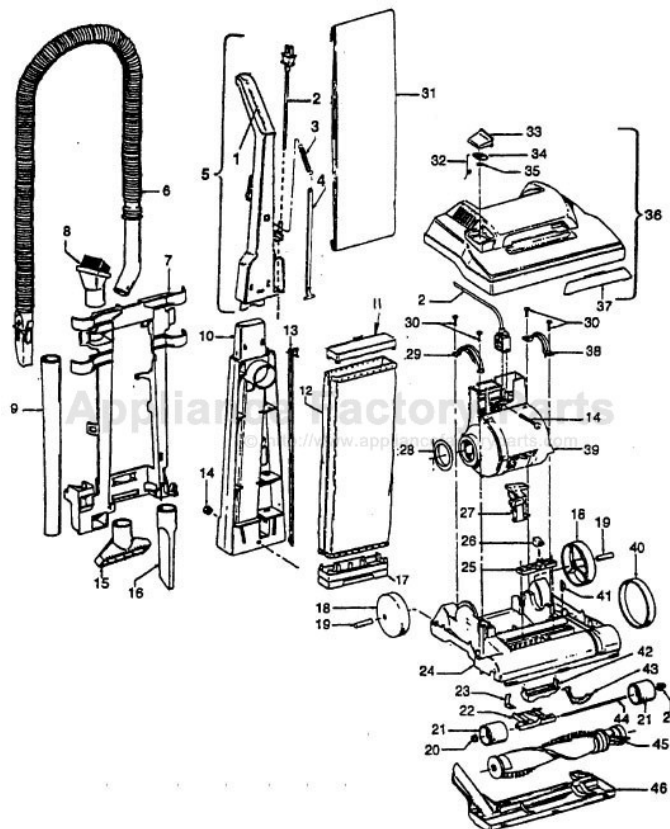

[Find Your HOOVER Vacuum Cleaner Parts - Select From 1456 Models](#)

----- Manual continues below part list -----