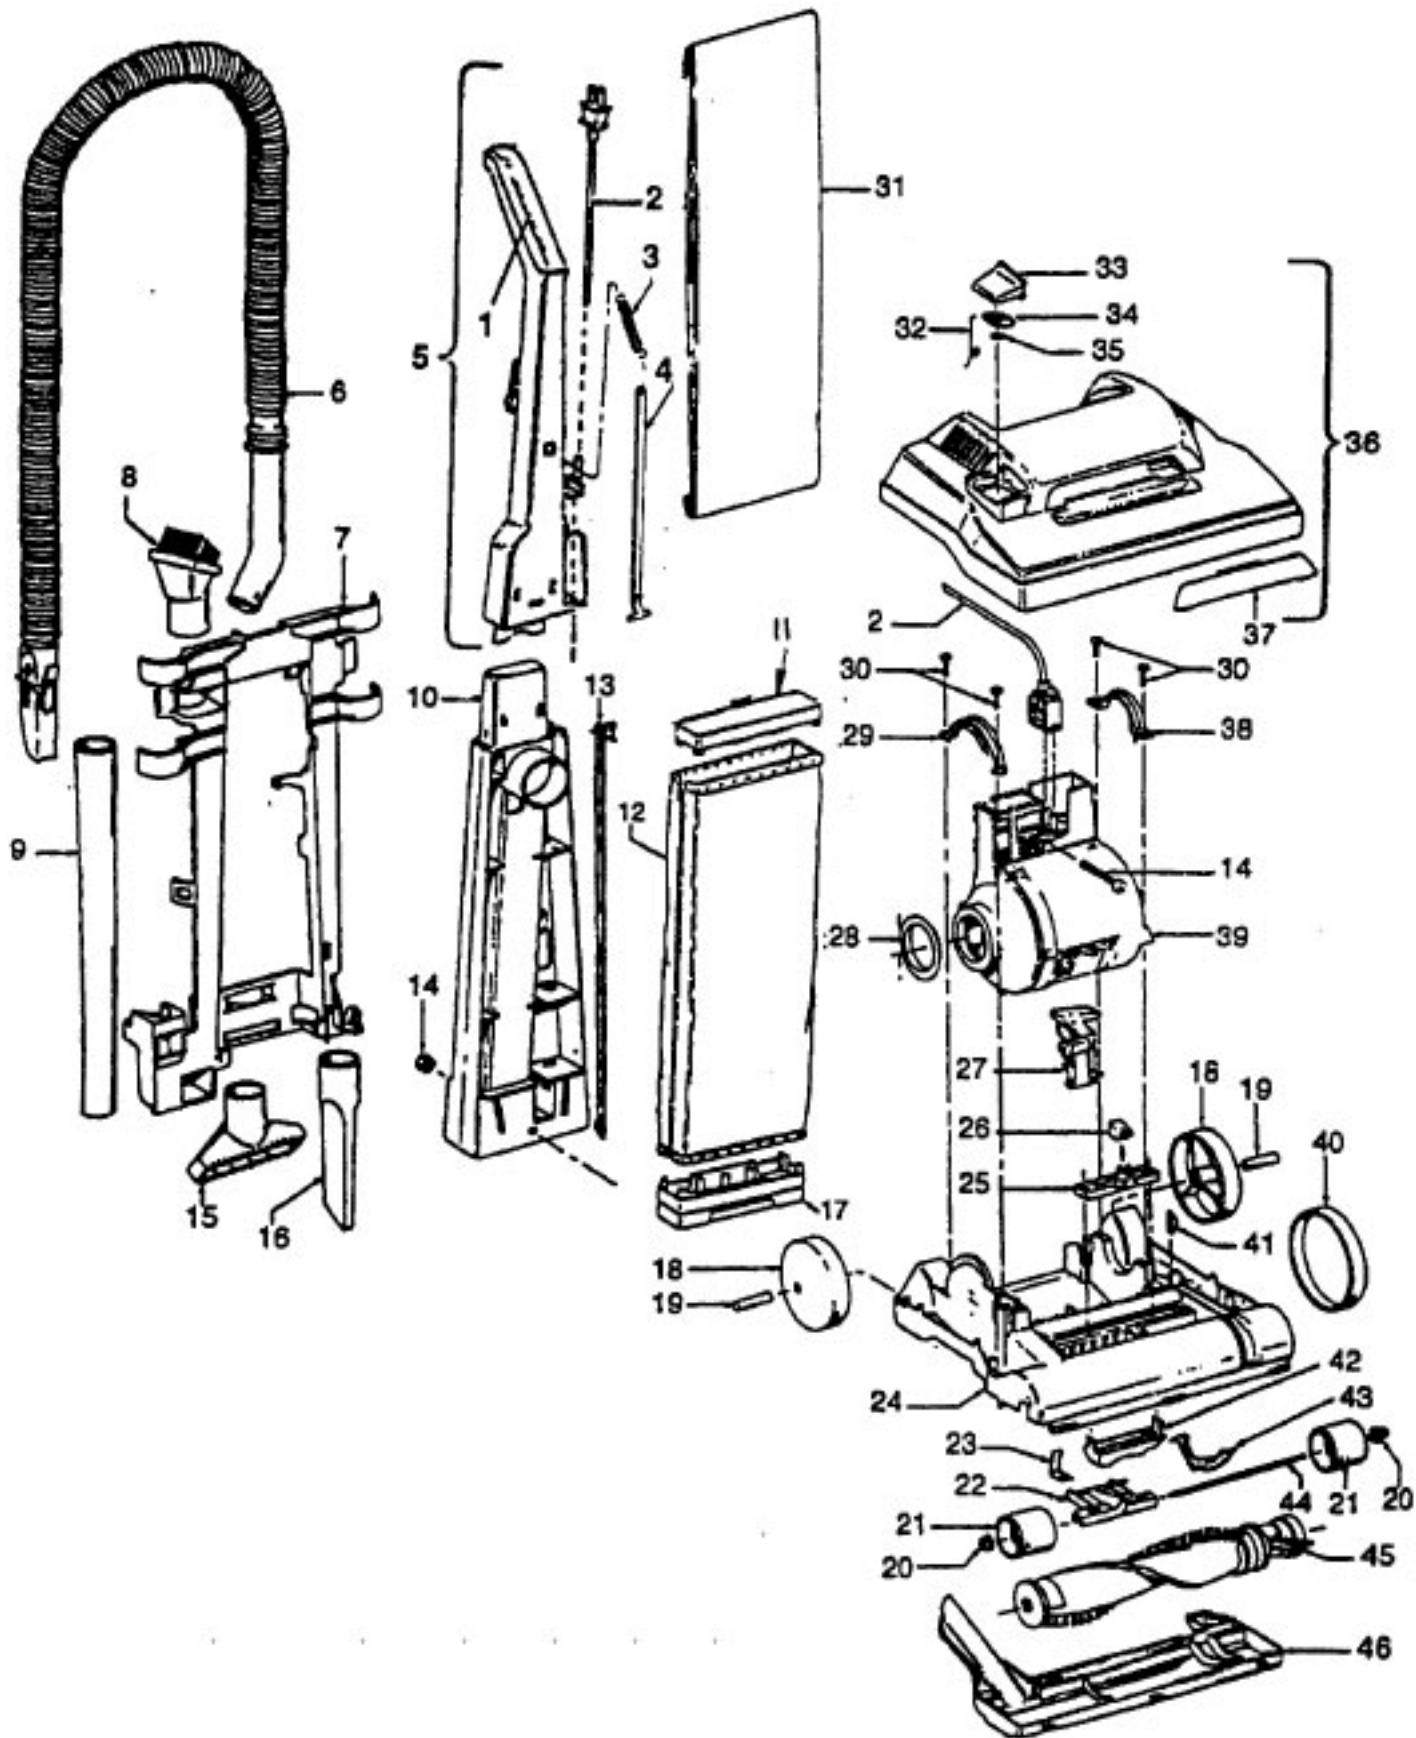

Elite II Style

Model U4256-900, U4264-930, U4266-930, U4266-940,
U4266-960, U4268-930, U4272-930, U4293-930, U4295-930,
U4299-930, * U4299-980

Elite II Style

**Model U4256-900, U4264-930, U4266-930, U4266-940,
U4266-960, U4268-930, U4272-930, U4293-930, U4295-930,
U4299-930, * U4299-980**

Ref. No.	Part No.	Description	Ref. No.	Part No.	Description
1	39458057 37911079	Handle Grip - ABE Handle Cap - U4264-930, U4266-930, U4268-930, U4272-930		37257253 37257259	Door Assem. - ABM - U4264-930 Door - ADA - U4256-900
2	46388027 46388043	Attach Cord - AG - 35 Ft. Attach Cord - AG - 30 Ft - 12 Amp	34	38785013	Seal
3	38335020	Bag Strap Spring	35	21362006	Speed Nut
4	36425072	Bag Strap - ABE	36	42252381 42252A38	Hood Assem. - ABM - U4293-930 Hood Assem. - AG - U4272-900, U4299-930, U4299-980, U4295-930
5	48663152	Upper Handle Assem. - ABE - U4266-960		42252A74 42252A84 42252A86 42252B17 42252B37	Hood Assem. - AAY - U4266-930 Hood Assem. - ABM - U4264-930 Hood Assem. - AAY - U4268-930 Hood Assem. - ADA - U4256-900 Hood Assem. - AAY - U4266-940 U4266-960
	48663141	Upper Handle Assem. - U4264-930, U4266-930, U4268-930, U4272-930			
6	43434237	Hose Assem. - ABX/AG	37	39383098	Lens
7	36433110 36433098	Tool Rack - ABE Tool Rack - U4264-930, U4266-930, U4268-930		39383099	Lens - U4266-930, U4264-930
8	43414145	Dusting Brush Assem. - AG	38	36131090	Motor Retainer Cap - L.H. - ABE
9	38634078	Extension Tube - AG		36131095	Motor Retainer Cap- Metal U4256-900
10	39464005	Lower Handle - ABE	39	43576142	Motor (P-202)
11	36425064	Jacket Support Upper - ABE		43576141	Motor (P-201) U4268-930
12	43686192	Outer Jacket - ABM		43576199	Motor 12 Amp (P-364) U4256-900, U4266-940, U4266-960
	43686202	Outer Jacket - U4299-930, U4299-980	40	38528027	Belt
	43686207	Outer Jacket - U4295-930		38528040	Belt - 12 Amp
	43686213	Outer Jacket - U4272-930	41	13261AY	Rug Nozzle Rib Shoe
	43686223	Outer Jacket - U4266-930, U4268-930	42	38563011	Nozzle Height Adj. Cam
	43686229	Outer Jacket - U4264-930	43	38452089	Lever (Use wheel assem. 43248059)
	43686239	Outer Jacket - U4256-900	44	32563012	Wheel Shaft (Use 43248059)
	43686240	Outer Jacket - U4266-940, U4266-960	45	48414079	Agitator Comp. - (P-203)
13	38456036	Switch Control Rod - ABB	46	37245017	Bottom Plate - U4256-900
14	40201085	Nut & Bolt		37245108	Bottom Plate U4268-930, U4295-930, U4272-930
15	38614029	Furniture Nozzle - AG			
16	38617024	Crevice Tool - AG			
17	36425063	Jacket Support Lower - ABE			
18	38522011	Rear Wheel - AG	Items	Not Illustrated	
19	31523012	Rear Wheel Shaft			
20	36131056	Wheel Retainer		3944201P	Cord Wrap (on upper handle)
21	N/A	Wheel - AG (Use 43248059)		27313101	Dirt Finder Lamp - All models except U4268-930
22	43248059	Front Wheel Assem. (Incl. It. 21, 43, 44)		34123056	Gasket (Main Body- 12 Amp models)
23	34572002	Cam Actuator Spring			
24	42243001	Main Body Assembly - (Incl. Items 18, 19, 27, 41)			
	42243002	Main Body Assembly - U4264-930, U4266-930, U4268-930, U4256-900 -(Incl. Items 18, 19, 27, 41)	Packaging Material		
				56511A01	Owner Manual
				56511A33	Owner Manual - U4266-930, U4268-930, U4272-930, U4264-930
25	38567008	Cam Actuator		56511B17	Owners Manual - U4256-900, U4266-960
26	38421070	Indicator Knob - ABE		56511B24	Owners Manual - U4266-940
27	38458022	Handle Release Lever - ABE		58346004	Front Support
28	38784016	Seal		58347019	Cleaning Tool Carton - U4264-930
29	36131057	Motor Retainer Cap - R.H. -		58347022	Cleaning Tool Carton
30	21447217	Screw		58353009	Rear Support
31	4010001A	Throw Away Bag (3 Pack)		58185184	Carton - Common - Plain Brown
32	38351013	Spring			
33	37257022	Door Assem. - ABM - U4293-930			
	37257027	Door Assem. - AAY - U4299-930 U4299-980, U4295-930, U4266-940 U4266-960			
	37257143	Door Assem. - AG - U4266-930, U4272-930