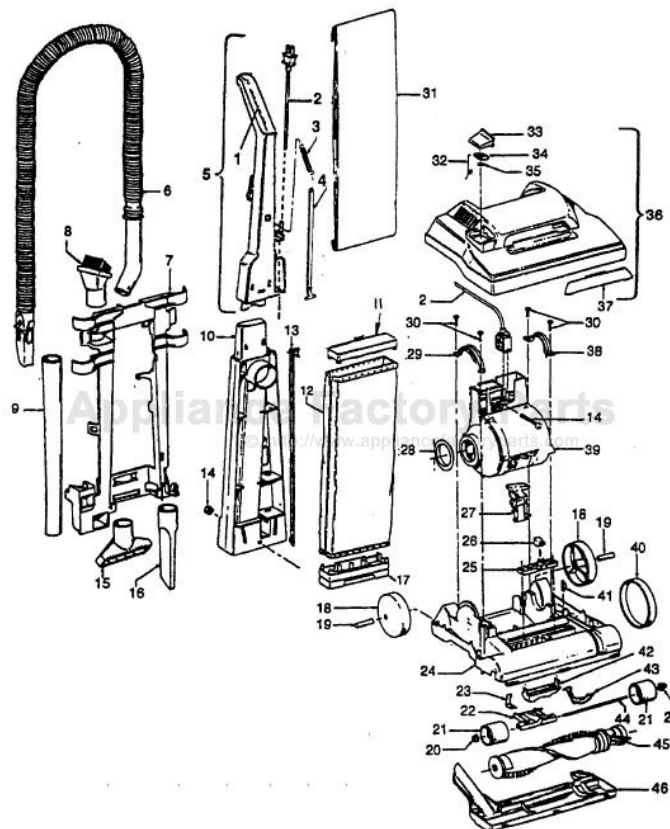

# HOOVER U4266-940 Owner's Manual

[Shop genuine replacement parts for HOOVER  
U4266-940](#)

[Find Your HOOVER Vacuum Cleaner Parts - Select From 1456 Models](#)

----- Manual continues below part list -----

## Available Replacement Parts for HOOVER U4266-940

<a href="#">H-38528040</a>	BELT VACUUM HOOVER OEM (1 PACK)
<a href="#">48414036</a>	HOOVER ELITE BRUSH ROLLER
<a href="#">H-4010001A</a>	VACUUM BAG OEM HOOVER 3 PACK
<a href="#">K-109289</a>	BULB

ITEMS NOT ILLUSTRATED

38781013	Duct Seal (8 1/2" Long adhesive backed foam seal used on early models in place of item 18)
54821001	Tape (Roll)