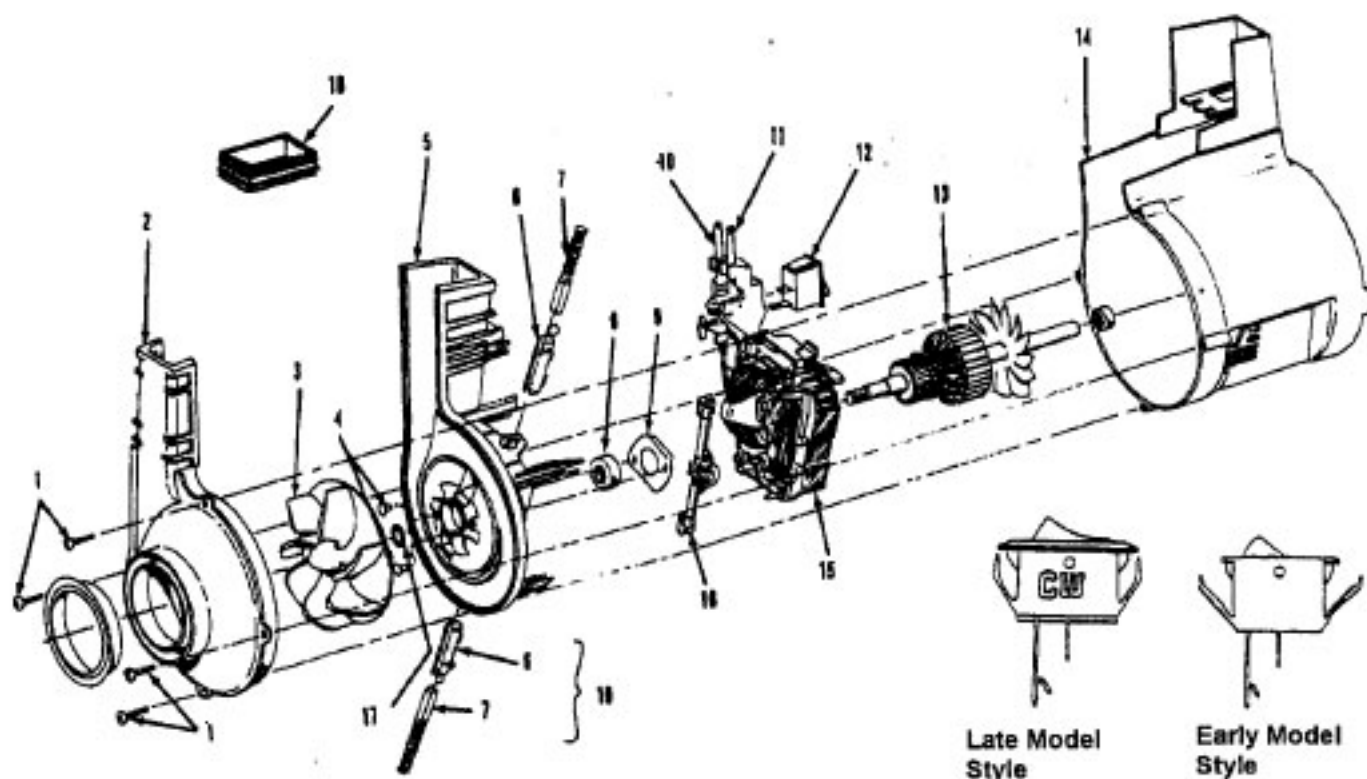

* Model U4299-980 is the same as model U4299-930 which includes a model S1103.

Ref. No.	Part No.	Description
	43576142	Motor Assem. Comp.
	43576181	Motor Assem. Comp. (Replaced by 43576204)
1	214793DA	Screw-Self Tapping (4)
2	38736033	Fan Chamber
3	38755030	Fan
4	N/A	Rivet - Semi Tubular (2)
5	N/A	Motor Housing Assem.
6	N/A	Motor Brush Holder (2)
7	N/A	Motor Brush Assem. (2)
8	N/A	Bearing
9	N/A	Bearing Retainer
10	36914004	Switch Bus Bar
11	39116005	Attachment Terminal
12	28218043	Switch Assem. - Early Models (Prior to 5/96)
	28161062	Switch Assem. - Late Models (After 5/96)
13	N/A	Armature/Bearing Assem.
14	37194046	Motor End Cap Assem. - MW
15	N/A	Field Assem.
16	N/A	Lamp Holder Assem.
17	21312793	Washer
18	38783020	Duct Seal
19	41311016	Motor Brush Holder Assem.