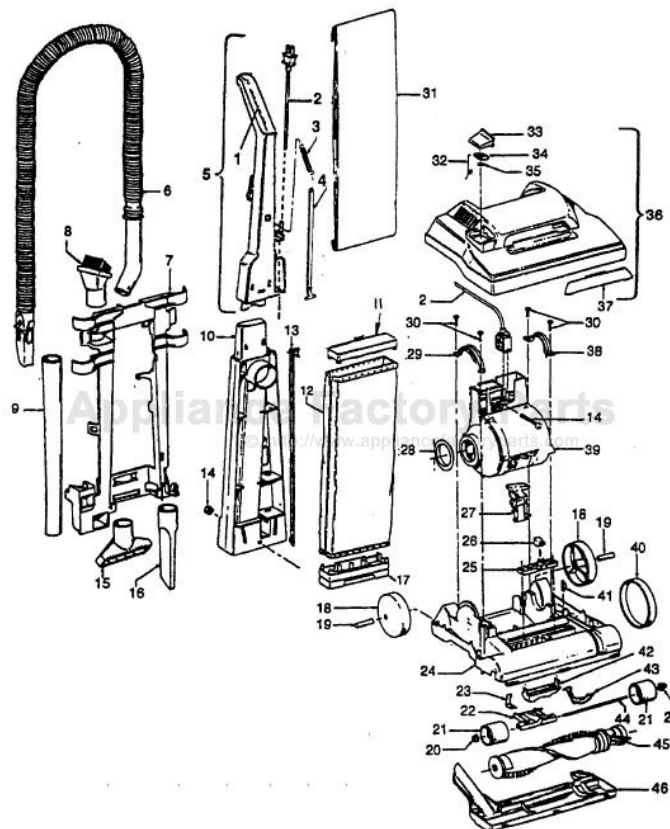

[Find Your HOOVER Vacuum Cleaner Parts - Select From 1456 Models](#)

----- Manual continues below part list -----