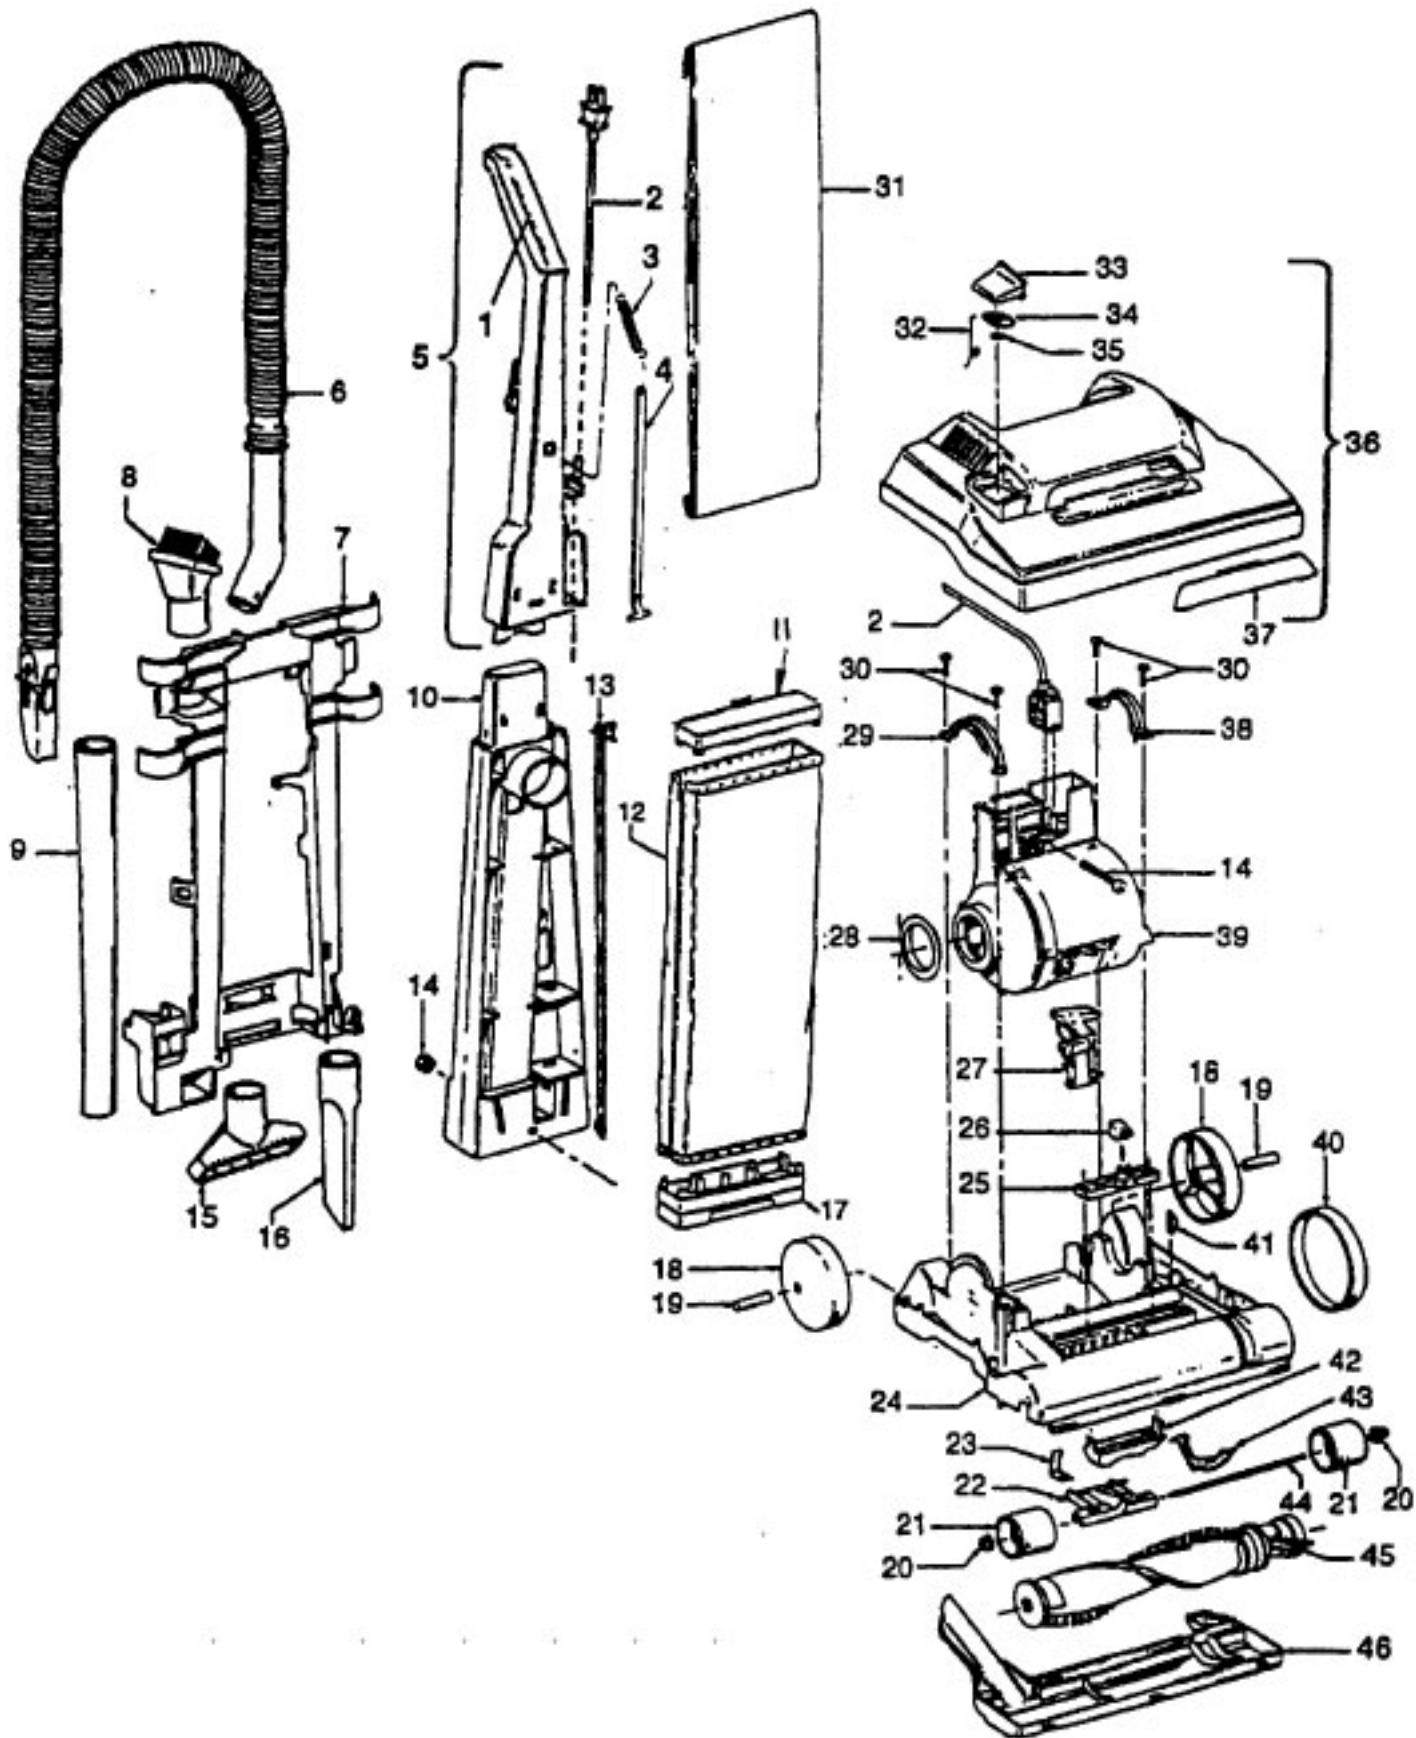

Elite II Style

Model U4256-900, U4264-930, U4266-930, U4266-940,
U4266-960, U4268-930, U4272-930, U4293-930, U4295-930,
U4299-930, * U4299-980

Elite II Style

**Model U4256-900, U4264-930, U4266-930, U4266-940,
U4266-960, U4268-930, U4272-930, U4293-930, U4295-930,
U4299-930, * U4299-980**

Ref. No.	Part No.	Description	Ref. No.	Part No.	Description
1	39458057 37911079	Handle Grip - ABE Handle Cap - U4264-930, U4266-930, U4268-930, U4272-930		37257253 37257259	Door Assem. - ABM - U4264-930 Door - ADA - U4256-900
2	46388027 46388043	Attach Cord - AG - 35 Ft. Attach Cord - AG - 30 Ft - 12 Amp	34	38785013	Seal
3	38335020	Bag Strap Spring	35	21362006	Speed Nut
4	36425072	Bag Strap - ABE	36	42252381 42252A38	Hood Assem. - ABM - U4293-930 Hood Assem. - AG - U4272-900, U4299-930, U4299-980, U4295-930
5	48663152	Upper Handle Assem. - ABE - U4266-960		42252A74 42252A84 42252A86 42252B17 42252B37	Hood Assem. - AAY - U4266-930 Hood Assem. - ABM - U4264-930 Hood Assem. - AAY - U4268-930 Hood Assem. - ADA - U4256-900 Hood Assem. - AAY - U4266-940 U4266-960
	48663141	Upper Handle Assem. - U4264-930, U4266-930, U4268-930, U4272-930	37	39383098 39383099	Lens Lens - U4266-930, U4264-930
6	43434237	Hose Assem. - ABX/AG	38	36131090 36131095	Motor Retainer Cap - L.H. - ABE Motor Retainer Cap- Metal U4256-900
7	36433110 36433098	Tool Rack - ABE Tool Rack - U4264-930, U4266-930, U4268-930	39	43576142 43576141 43576199	Motor (P-202) Motor (P-201) U4268-930 Motor 12 Amp (P-364) U4256-900, U4266-940, U4266-960
8	43414145	Dusting Brush Assem. - AG	40	38528027 38528040	Belt Belt - 12 Amp
9	38634078	Extension Tube - AG	41	13261AY	Rug Nozzle Rib Shoe
10	39464005	Lower Handle - ABE	42	38563011	Nozzle Height Adj. Cam
11	36425064	Jacket Support Upper - ABE	43	38452089	Lever (Use wheel assem. 43248059)
12	43686192 43686202 43686207 43686213 43686223 43686229 43686239 43686240	Outer Jacket - ABM Outer Jacket - U4299-930, U4299-980 Outer Jacket - U4295-930 Outer Jacket - U4272-930 Outer Jacket - U4266-930, U4268-930 Outer Jacket - U4264-930 Outer Jacket - U4256-900 Outer Jacket - U4266-940, U4266-960	44	32563012	Wheel Shaft (Use 43248059)
13	38456036	Switch Control Rod - ABB	45	48414079	Agitator Comp. - (P-203)
14	40201085	Nut & Bolt	46	37245017 37245108	Bottom Plate - U4256-900 Bottom Plate U4268-930, U4295-930, U4272-930
15	38614029	Furniture Nozzle - AG			
16	38617024	Crevice Tool - AG			
17	36425063	Jacket Support Lower - ABE			
18	38522011	Rear Wheel - AG	Items	Not Illustrated	
19	31523012	Rear Wheel Shaft			
20	36131056	Wheel Retainer		3944201P 27313101	Cord Wrap (on upper handle) Dirt Finder Lamp - All models except U4268-930
21	N/A	Wheel - AG (Use 43248059)			
22	43248059	Front Wheel Assem. (Incl. It. 21, 43, 44)		34123056	Gasket (Main Body- 12 Amp models)
23	34572002	Cam Actuator Spring			
24	42243001 42243002	Main Body Assembly - (Incl. Items 18, 19, 27, 41) Main Body Assembly - U4264-930, U4266-930, U4268-930, U4256-900 -(Incl. Items 18, 19, 27, 41)	Packaging Material	56511A01 56511A33 56511B17 56511B24 58346004 58347019 58347022 58353009 58185184	Owner Manual Owner Manual - U4266-930, U4268-930, U4272-930, U4264-930 Owners Manual - U4256-900, U4266-960 Owners Manual - U4266-940 Front Support Cleaning Tool Carton - U4264-930 Cleaning Tool Carton Rear Support Carton - Common - Plain Brown
25	38567008	Cam Actuator			
26	38421070	Indicator Knob - ABE			
27	38458022	Handle Release Lever - ABE			
28	38784016	Seal			
29	36131057	Motor Retainer Cap - R.H. -			
30	21447217	Screw			
31	4010001A	Throw Away Bag (3 Pack)			
32	38351013	Spring			
33	37257022 37257027	Door Assem. - ABM - U4293-930 Door Assem. - AAY - U4299-930 U4299-980, U4295-930, U4266-940 U4266-960			
	37257143	Door Assem. - AG - U4266-930, U4272-930