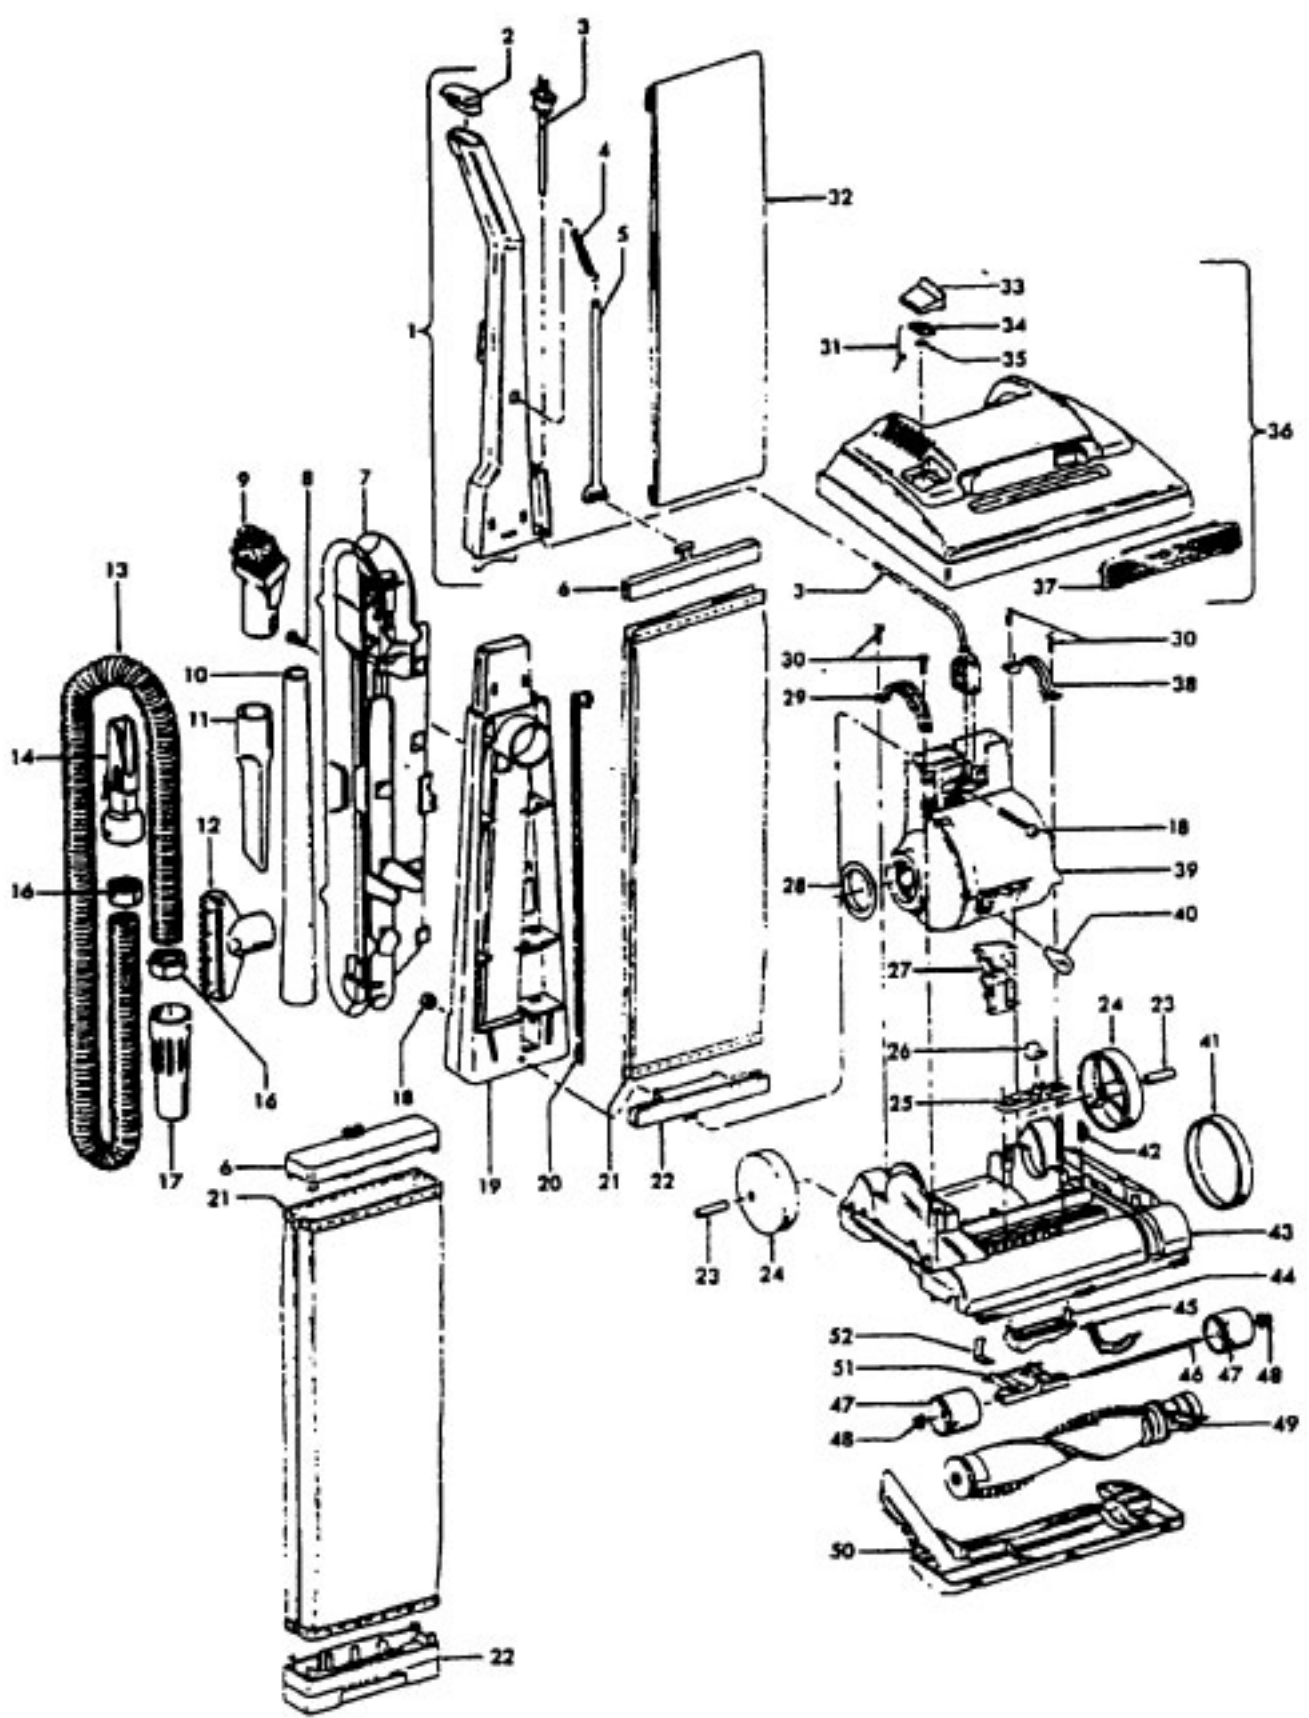

Elite

Convertible

Models U4296-930, U4671-910, U4671-920, U4671-930
U4639-930, U4639-980*, U4675-930, U4645-930
Model U4535-930

Elite

Models U4296-930, U4671-910, U4671-920, U4671-930
U4639-930, U4639-980*, U4675-930

Convertible

Model U4535-930