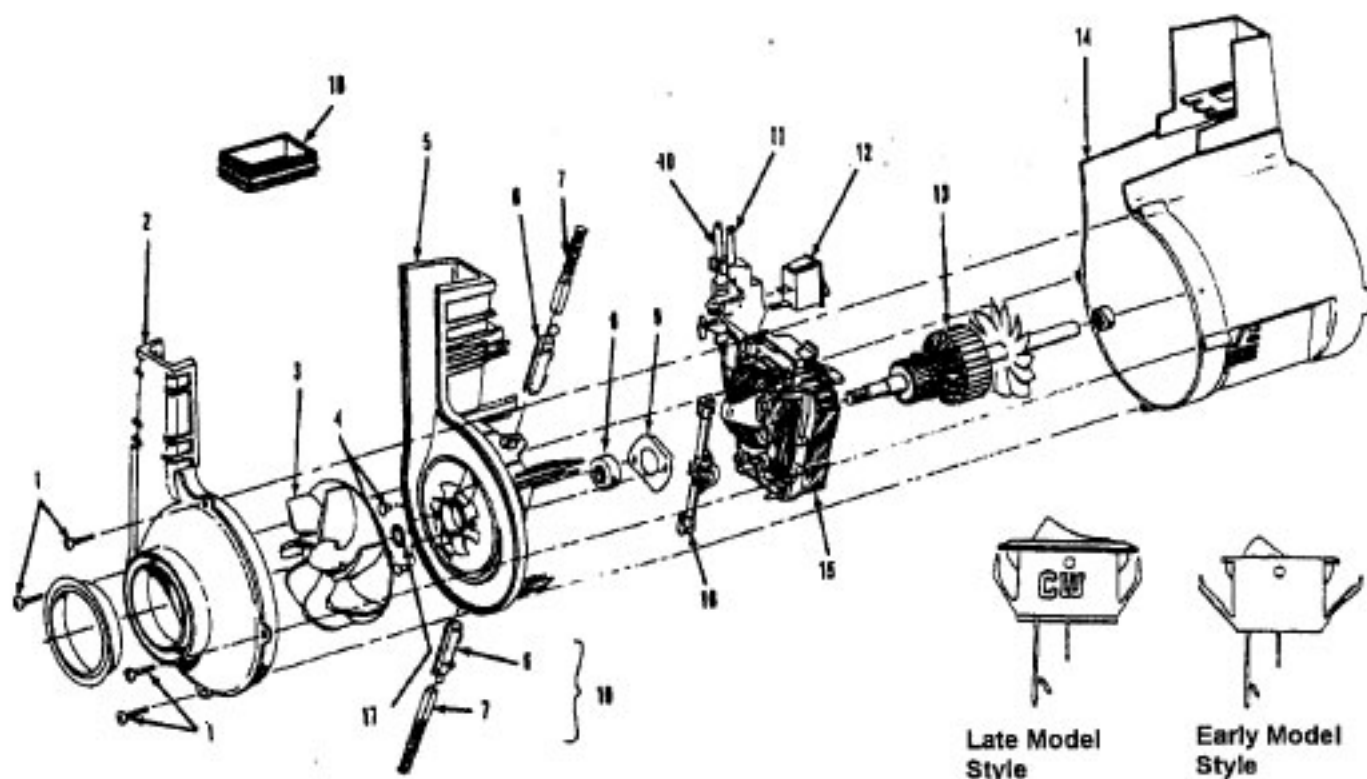

## Convertible

\* NOTE: Model U4639-980 is an ensemble which includes the Model U4639-930 and Model S2139-080 (Hand/Stick pages 58,59).

Ref. No.	Part No.	Description
	48414079	Agitator Assem. Comp. - AG
1	36423016	Thread Guard - RH
2	43267002	Agitator Bearing Assem. (2)
3	21347003	Conical Washer (2)
4	36422022	Agitator End (2)
5	N/A	Agitator Body
6	32724013	Agitator Shaft
7	36423017	Thread Guard - LH - AG