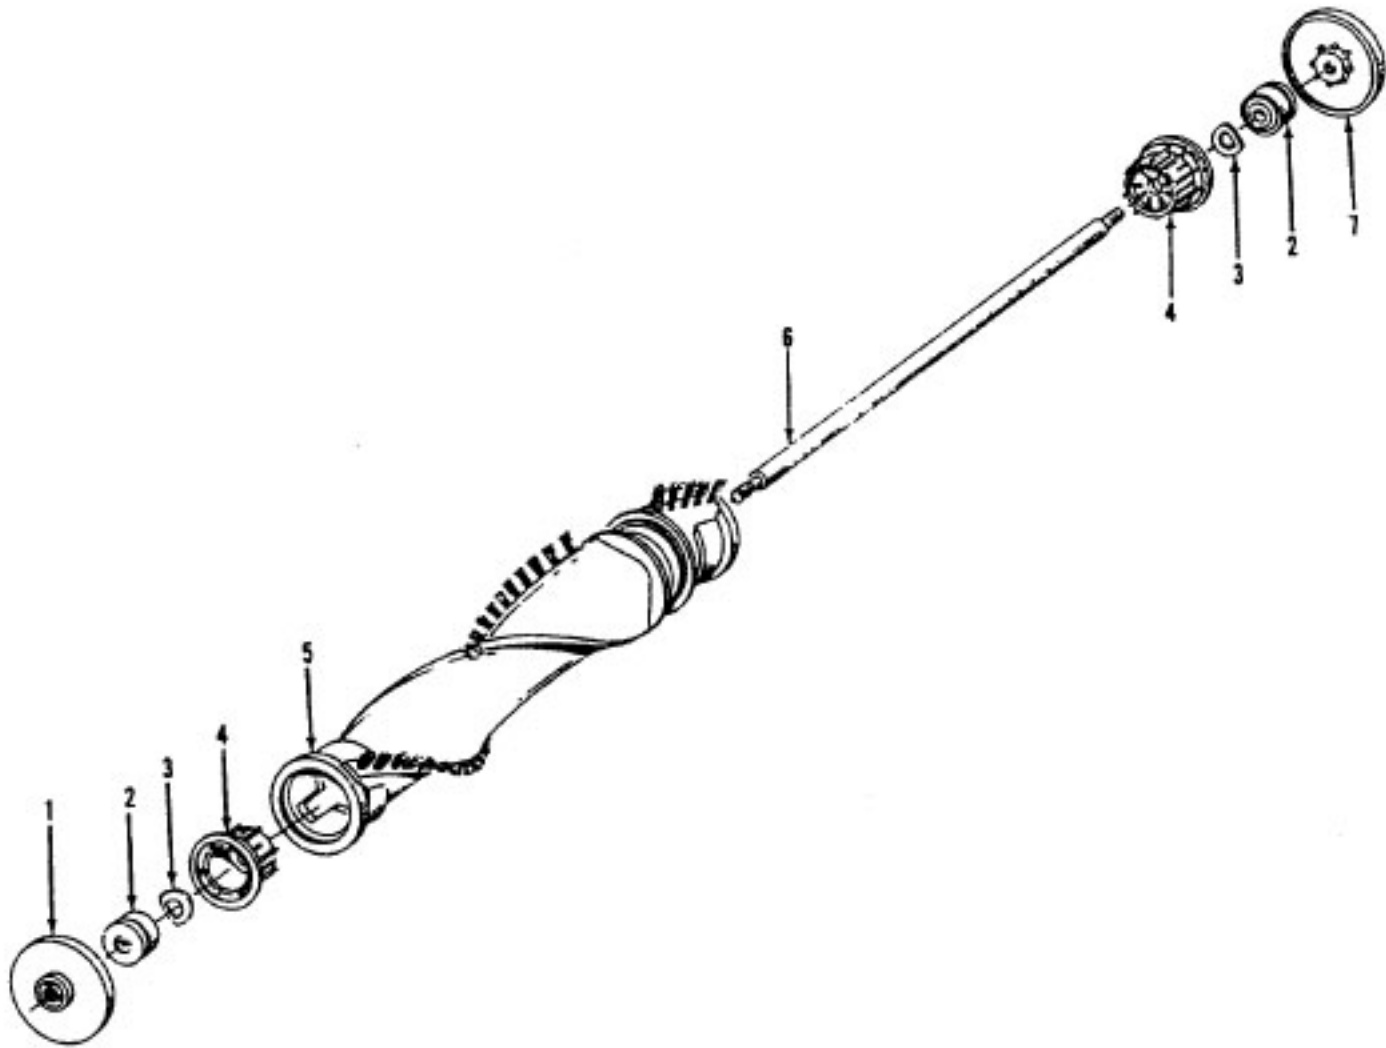

## Convertible

\* NOTE: Model U4639-980 is an ensemble which includes the Model U4639-930 and Model S2139-080 (Hand/Stick pages 58,59).

Ref. No.	Part No.	Description
	48414079	Agitator Assem. Comp. - AG
1	36423016	Thread Guard - RH
2	43267002	Agitator Bearing Assem. (2)
3	21347003	Conical Washer (2)
4	36422022	Agitator End (2)
5	N/A	Agitator Body
6	32724013	Agitator Shaft
7	36423017	Thread Guard - LH - AG