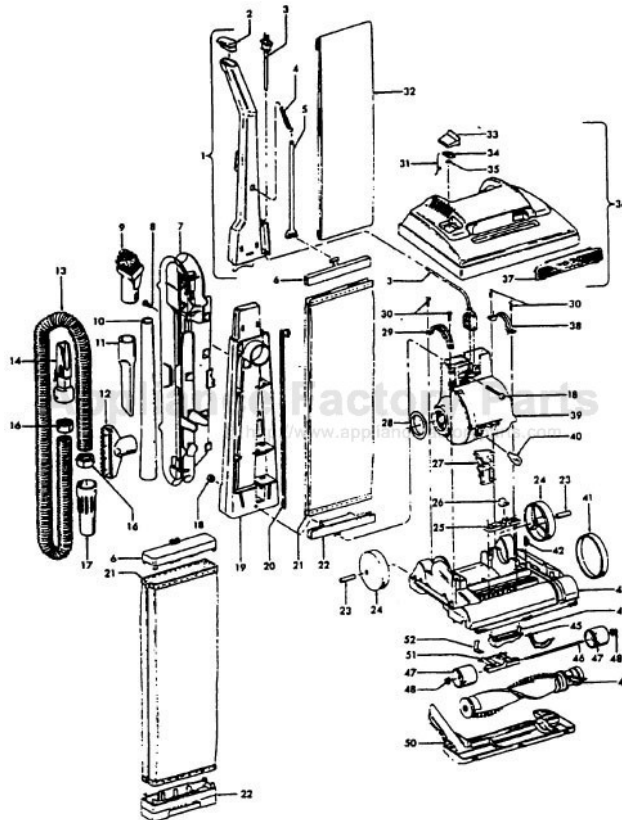

[Find Your HOOVER Vacuum Cleaner Parts - Select From 1456 Models](#)

----- Manual continues below part list -----