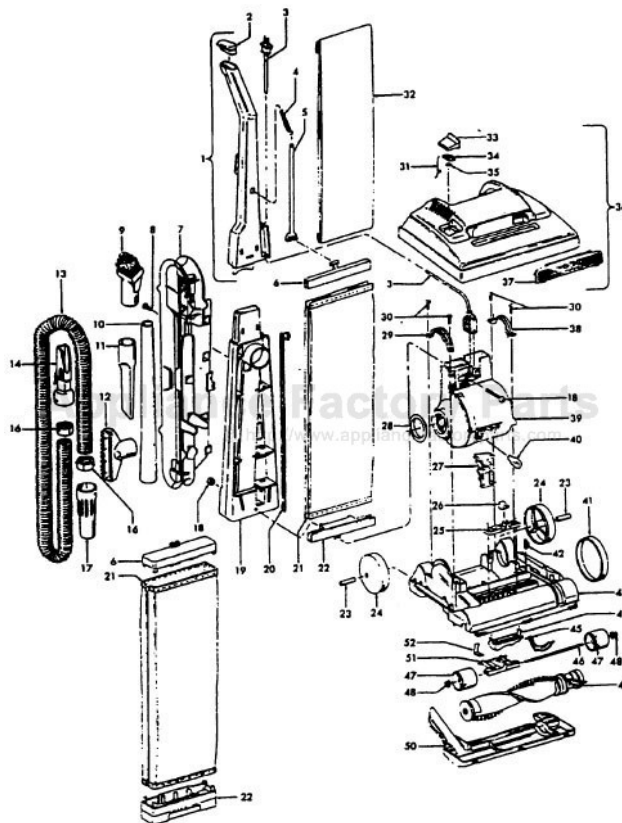

[Find Your HOOVER Vacuum Cleaner Parts - Select From 1456 Models](#)

----- Manual continues below part list -----