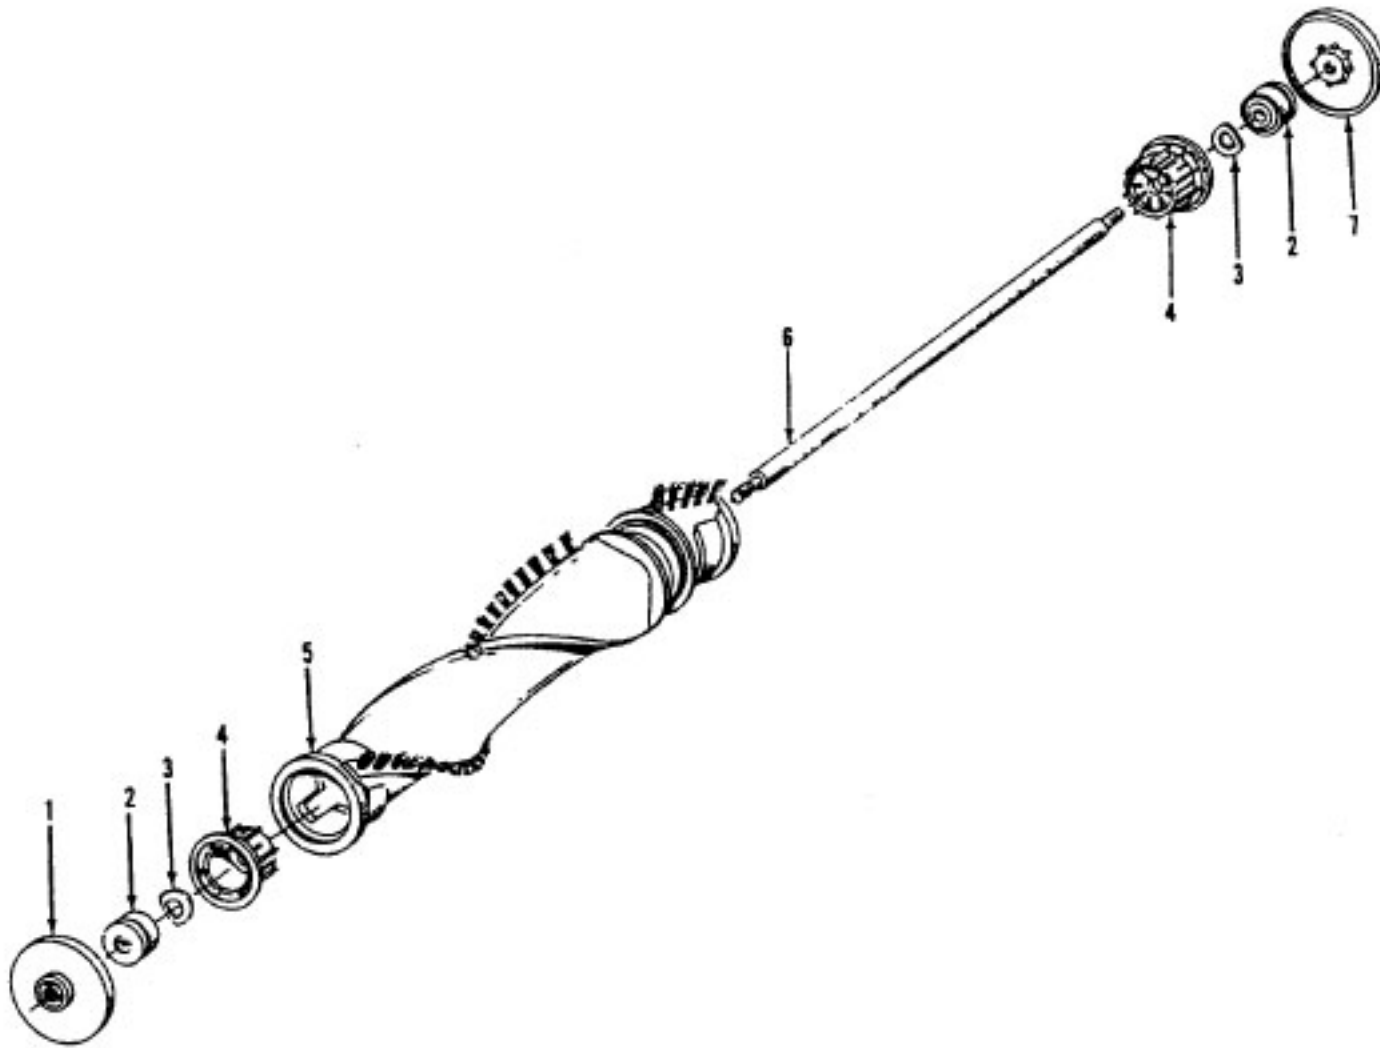

* NOTE: Model U4639-980 is an ensemble which includes the Model U4639-930 and Model S2139-080 (Hand/Stick pages 58,59).

Ref. No.	Part No.	Description
	48414079	Agitator Assem. Comp. - AG
1	36423016	Thread Guard - RH
2	43267002	Agitator Bearing Assem. (2)
3	21347003	Conical Washer (2)
4	36422022	Agitator End (2)
5	N/A	Agitator Body
6	32724013	Agitator Shaft
7	36423017	Thread Guard - LH - AG