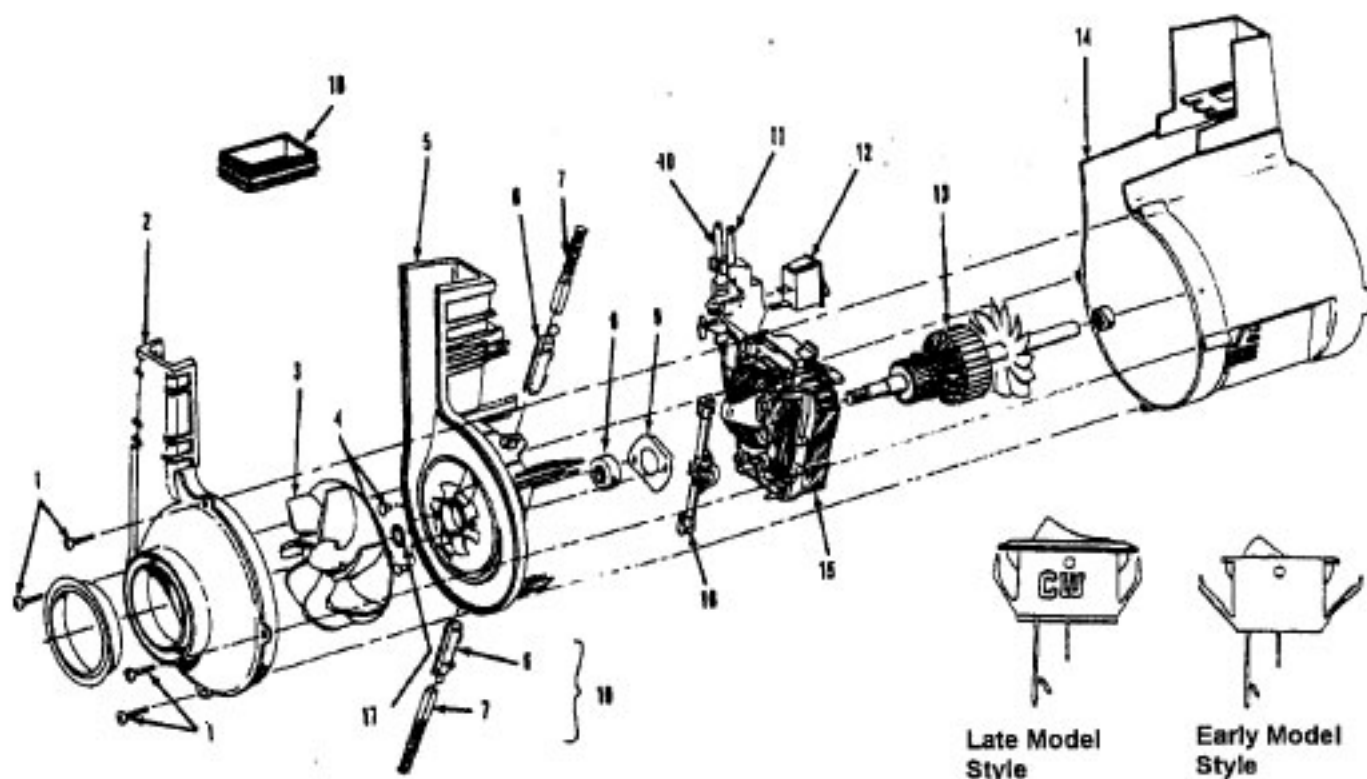

* NOTE: Model U4639-980 is an ensemble which includes the Model U4639-930 and Model S2139-080 (Hand/Stick pages 58,59).

Ref. No.	Part No.	Description
	48414079	Agitator Assem. Comp. - AG
1	36423016	Thread Guard - RH
2	43267002	Agitator Bearing Assem. (2)
3	21347003	Conical Washer (2)
4	36422022	Agitator End (2)
5	N/A	Agitator Body
6	32724013	Agitator Shaft
7	36423017	Thread Guard - LH - AG