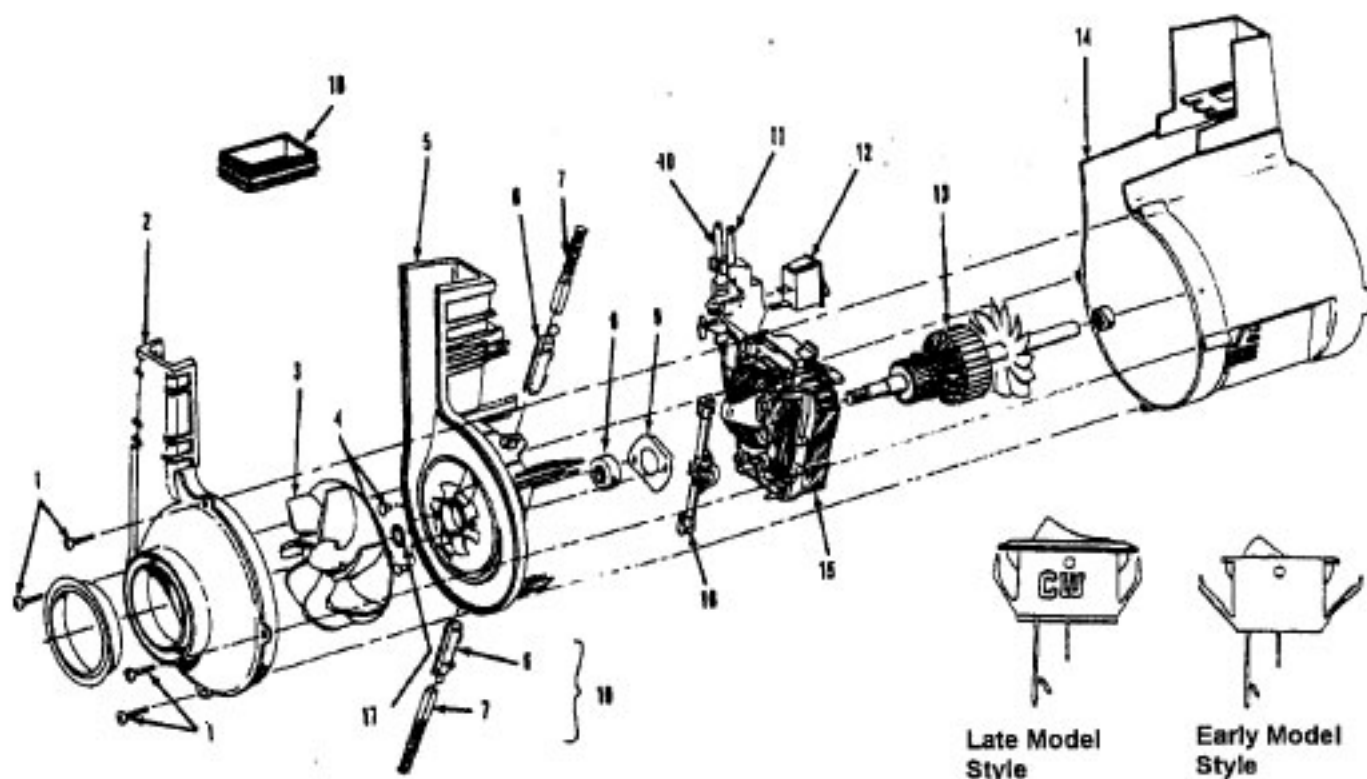

\* NOTE: Model U4639-980 is an ensemble which includes the Model U4639-930 and Model S2139-080 (Hand/Stick pages 58,59).

Ref. No.	Part No.	Description
	48414079	Agitator Assem. Comp. - AG
1	36423016	Thread Guard - RH
2	43267002	Agitator Bearing Assem. (2)
3	21347003	Conical Washer (2)
4	36422022	Agitator End (2)
5	N/A	Agitator Body
6	32724013	Agitator Shaft
7	36423017	Thread Guard - LH - AG