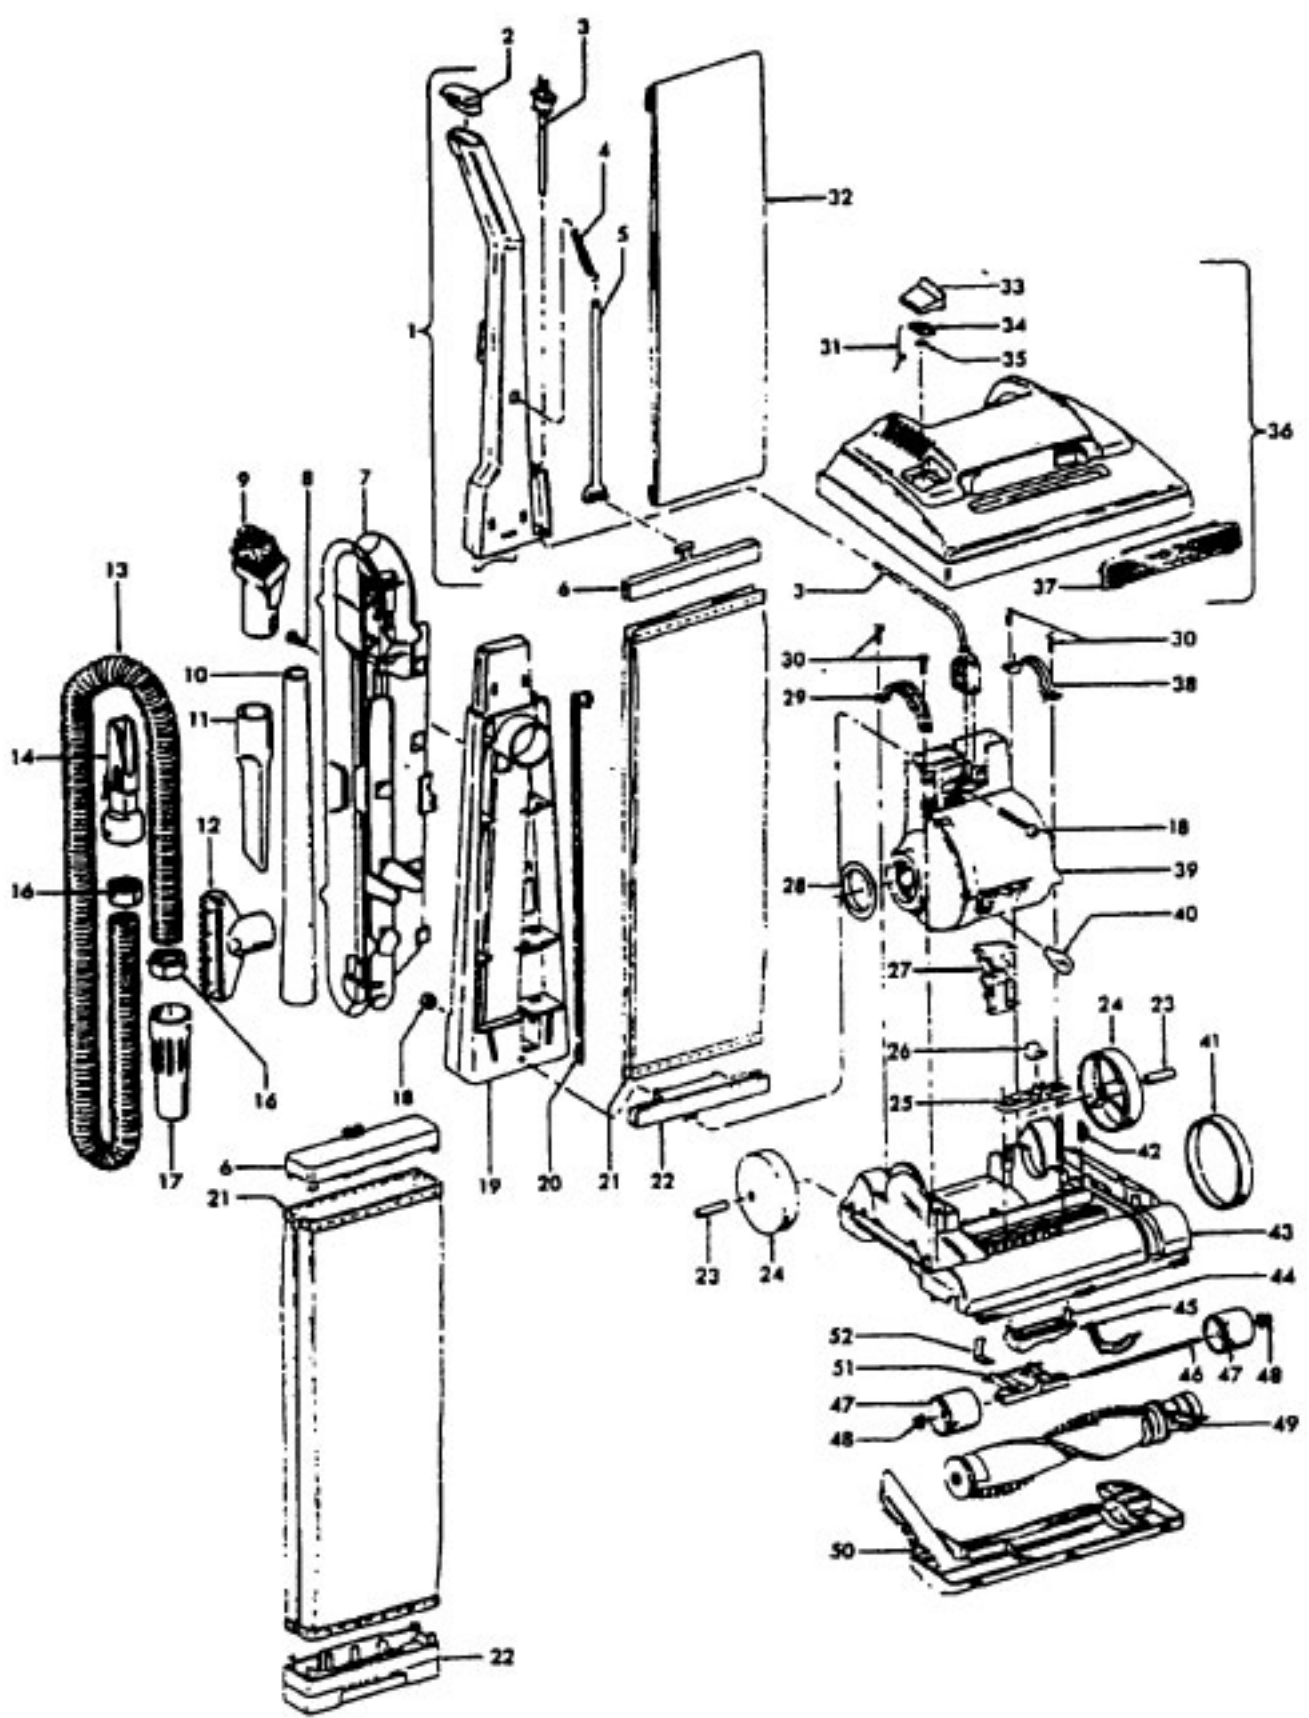

Elite

Convertible

Models U4296-930, U4671-910, U4671-920, U4671-930
U4639-930, U4639-980*, U4675-930, U4645-930
Model U4535-930

Elite

Models U4296-930, U4671-910, U4671-920, U4671-930
U4639-930, U4639-980*, U4675-930

Convertible

Model U4535-930

Ref. No.	Part No.	Description	Ref. No.	Part Description	No.	No.
1	48663142 48663141	Upper Handle Assem. - MW Upper Handle Assem. - MW - U4671-920, U4671-930, U4639-930		37257059	Door Assem. -ABB- U4296-930, U4535-930	
	48663152	Upper Handle Assem. - ABE - U4675-930, U4535-930, U4296-930	34	38785011	Seal	
2	37911079 39458057	Handle Cap - MW Handle Grip - ABR - U4675-930, U4535-930, U4296-930	35	21362006	Speed Nut	
3	46388027	Attachment Cord - AG - 35 Ft.	36	42252286	Hood Assem. - MN	
4	38335020	Bag Strap Spring - AY		42252323	Hood Assem. - MN -U4671-920	
5	36425071 36425072	Bag Strap - ABE Bag Strap - ABE - U4296-930, U4671-920, U4671-930, U4675-930, U4535-930		42252333	Hood Assem. - MN - U4671-930	
				42252340	Hood Assem. -ABC -U4639-930	
				42252A06	Hood Assem. - AG -U4675-930	
				42252395	Hood Assem. - ABB -U4535-930	
				42252A41	Hood Assem. - ABB - U4296-930	
6	36425067 36425064	Jacket Support - Upper - MW - Std. Jacket Support - Upper - ABE - Del. - U4296-930, U4671-920, U4671-930, U4639-930, U4535-930	37	39383098	Dirt Finder Lens - KC	
	36425062	Jacket Support - Upper - ABE - U4675-930		39383099	Dirt Finder Lens - BZ U4535-930	
			38	36131090	Motor Retainer Cap - L.H.	
7	41426086	Tool Holder - ABE	39	43576142	Motor - (P. 202)	
8	21447220	Screw - Self Tapping	40	27313101	Dirt Finder Lamp	
9	43414145	Dusting Brush - AG	41	38528027	Belt	
10	38634078	Ext. Tube - AG	42	13261AY	Rug Nozzle Rib Shoe	
11	38617024	Crevice Tool - AG	43	42243001	Main Body Assem. (Incl. It. 23, 24, 27, 42)	
12	38614029	Furniture Nozzle - AG		42243002	Main Body Assem. - U4535-930 (Incl. It. 23, 24, 27, 42)	
13	43434232	Hose Comp. - Standard - ABX/AG	44	38563011	Nozzle Height Adj. Cam	
14	38656035	Hose Connector - AG	45	38452089	Lever (Use wheel assem. 43248059)	
15		N/A	46	32563012	Wheel Shaft - AY (Use 43248059)	
16	36116014	Hose Connector Collar	47	43248059	Wheel - AG	
17	32288011	Hose Adapter - AG	48	36131056	Wheel Retainer - BZ	
18	40201085	Nut & Bolt	49	48414081	Agitator - (P. 204)	
19	39464005	Lower Handle - ABE		48414079	Agitator - (P. 203) - U4535-930	
20	38456036	Switch Control Rod	50	37245108	Bottom Plate - AG	
21	43674191 43686146	Outer Jacket - Sewn - AAP/MN Outer Jacket - AAP/MN - (Incl. Items 6,22) - U4671-920	51	37245017	Bottom Plate - AG - U4535-930	
	43686172	Outer Jacket - AAP/MN - (Incl. It. 6,22) U4671-930	52	43248059	Front Wheel Assem. (Incl. It. 45, 46, 47)	
	43686190	Outer Jacket - ABC (Incl. It. 6, 22) U4639-930		34572002	Cam Actuator Spring - FW	
	43686209	Outer Jacket - ABC - (Incl. It. 6, 22) U4675-930				
	43686177	Outer Jacket - ABB (Incl. It. 6, 22) U4535-930				
	43686215	Outer Jacket - ABB - (Incl. It. 6,22) U4296-930				
22	36425068 36425063	Jacket Support - Lower - ABE - Std. Jacket Support - Lower - ABE - Del. - U4671-920, U4671-930, U4639-930 U4675-930, U4535-930, U4296-930				
23	31523012	Wheel Shaft				
24	38522011	Rear Wheel - AG				
25	38567008	Cam Actuator - KE				
26	38421070	Indicator Knob - ABE				
27	38458022	Handle Release Lever - AG				
28	38784016	Seal				
29	36131057	Motor Retainer Cap - R.H.				
30	21447217	Screw - Self Tapping				
31	38351013	Spring				
32	4010001A	Throw - Away Bag - 3 Pk.				
33	37257014 37257016	Door Assem. - MN (Incl. It. 34,35) Door Assem. - AG				

Items not illustrated

3944201P	Cord Wrap
57363002	Scent Tablet - U4675-930
35111002	Drawer - AG - U4675-930
37959076	Jacket Support Cap - U4675-930
51639122	Bag Cap Nameplate - U4675-930

Packaging Material