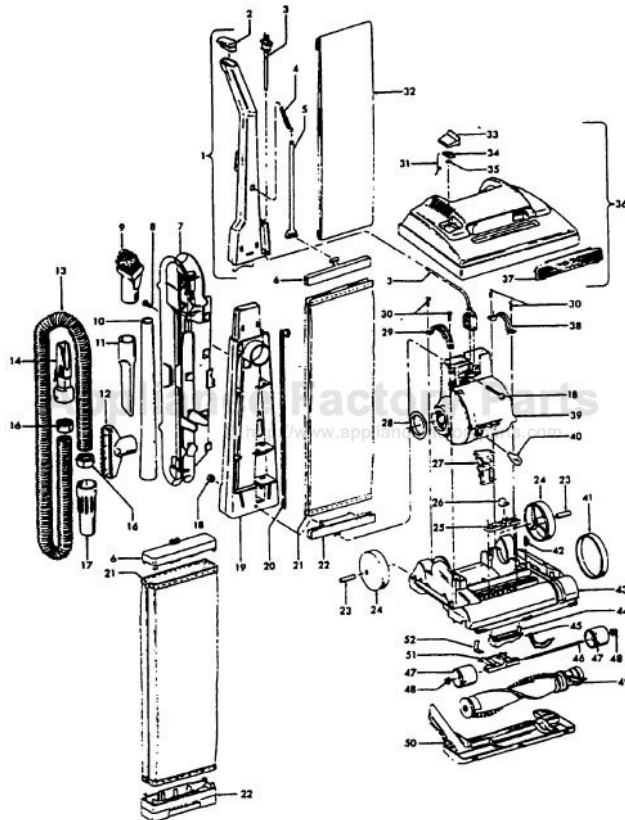

[Find Your HOOVER Vacuum Cleaner Parts - Select From 1456 Models](#)

----- Manual continues below part list -----