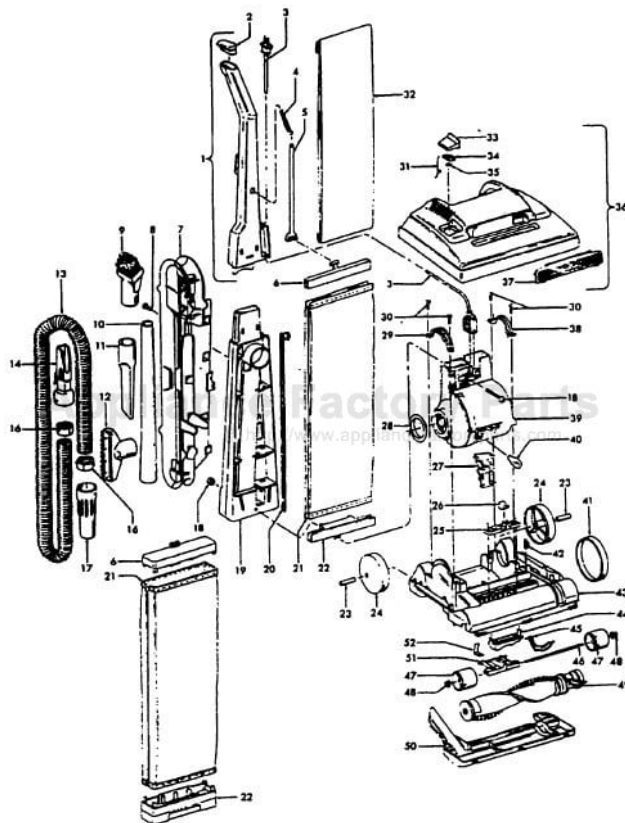

[Find Your HOOVER Vacuum Cleaner Parts - Select From 1456 Models](#)

----- Manual continues below part list -----