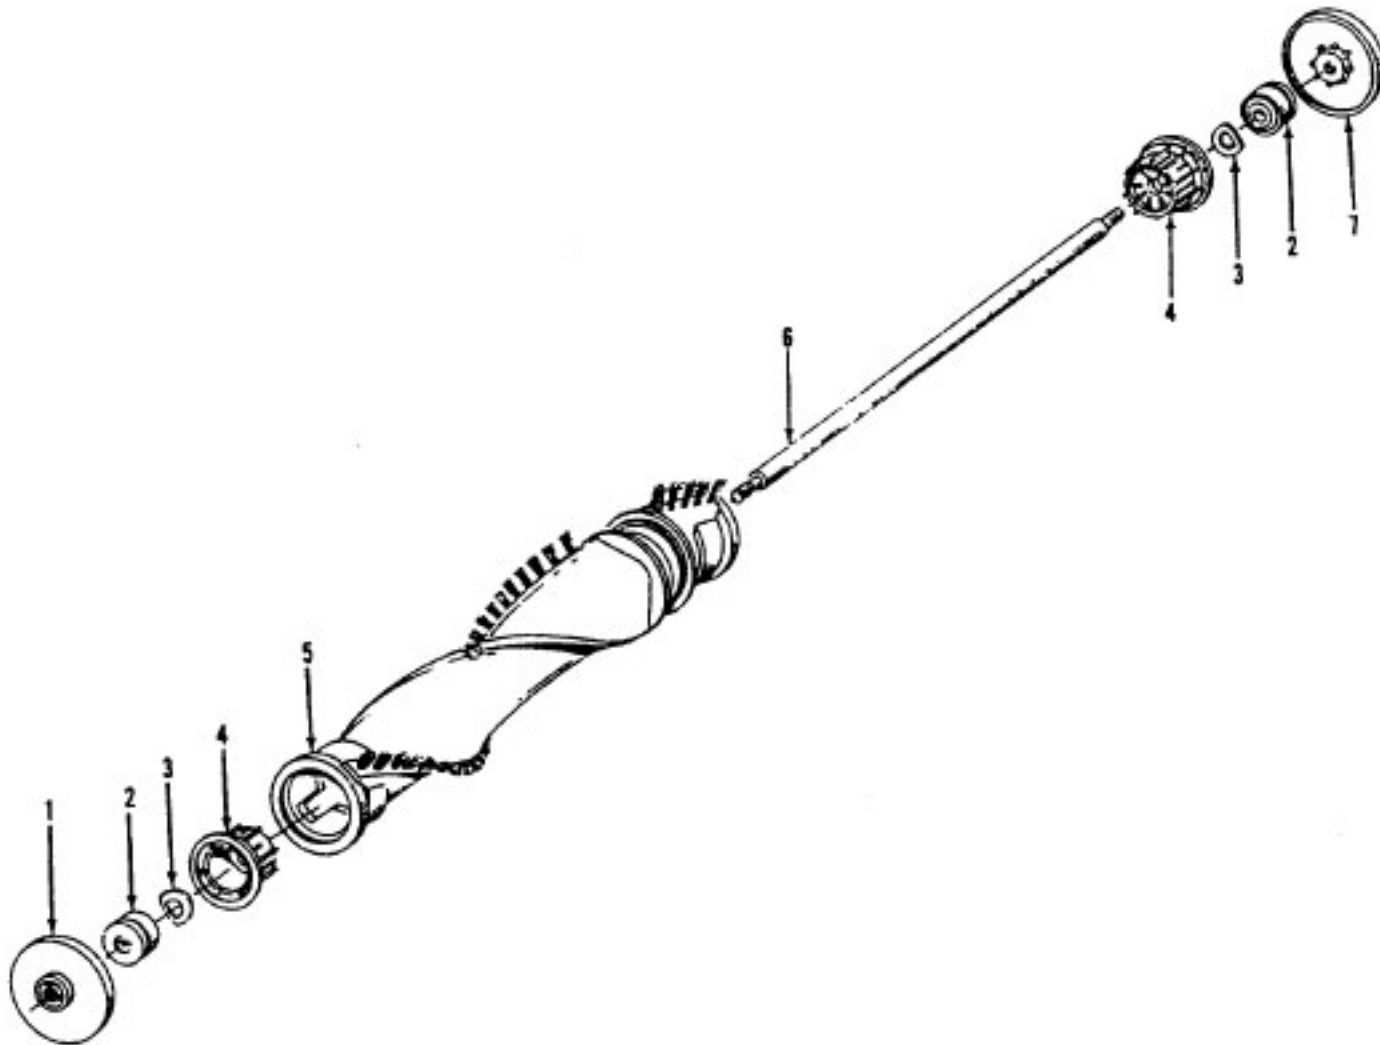

* NOTE: Model U4639-980 is an ensemble which includes the Model U4639-930 and Model S2139-080 (Hand/Stick pages 58,59).

Ref. No.	Part No.	Description
	48414079	Agitator Assem. Comp. - AG
1	36423016	Thread Guard - RH
2	43267002	Agitator Bearing Assem. (2)
3	21347003	Conical Washer (2)
4	36422022	Agitator End (2)
5	N/A	Agitator Body
6	32724013	Agitator Shaft
7	36423017	Thread Guard - LH - AG