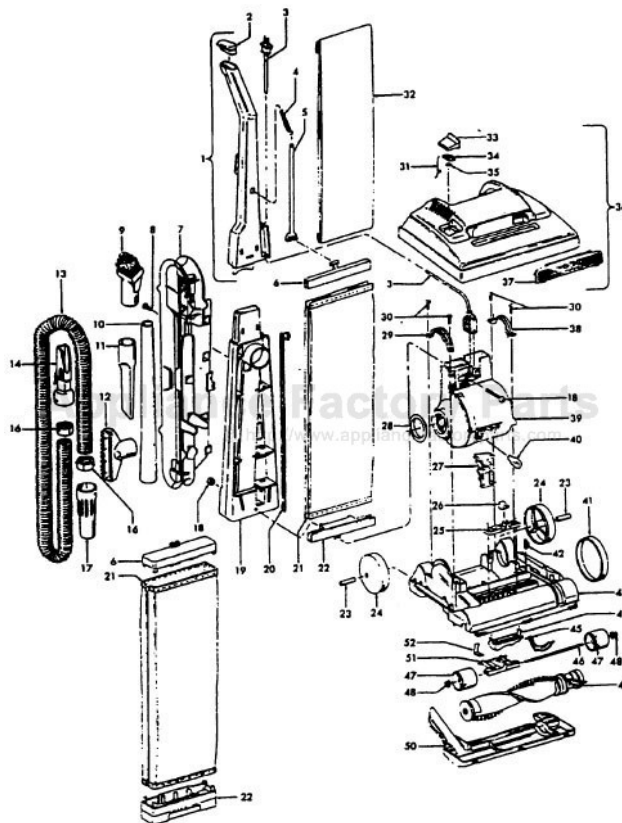

# HOOVER U4535-930 Owner's Manual

[Shop genuine replacement parts for HOOVER  
U4535-930](#)

[Find Your HOOVER Vacuum Cleaner Parts - Select From 1456 Models](#)

----- Manual continues below part list -----