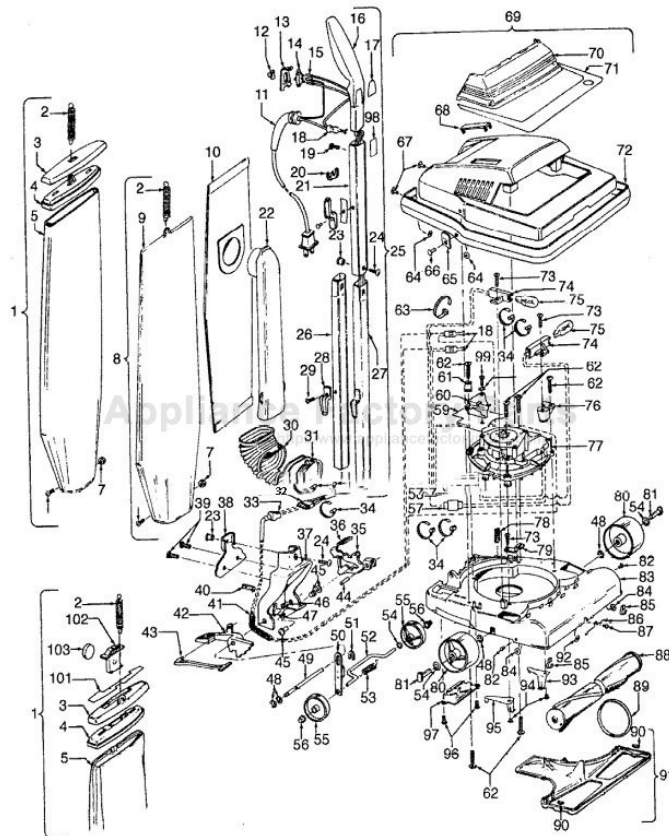

[Find Your HOOVER Vacuum Cleaner Parts - Select From 1456 Models](#)

----- Manual continues below part list -----