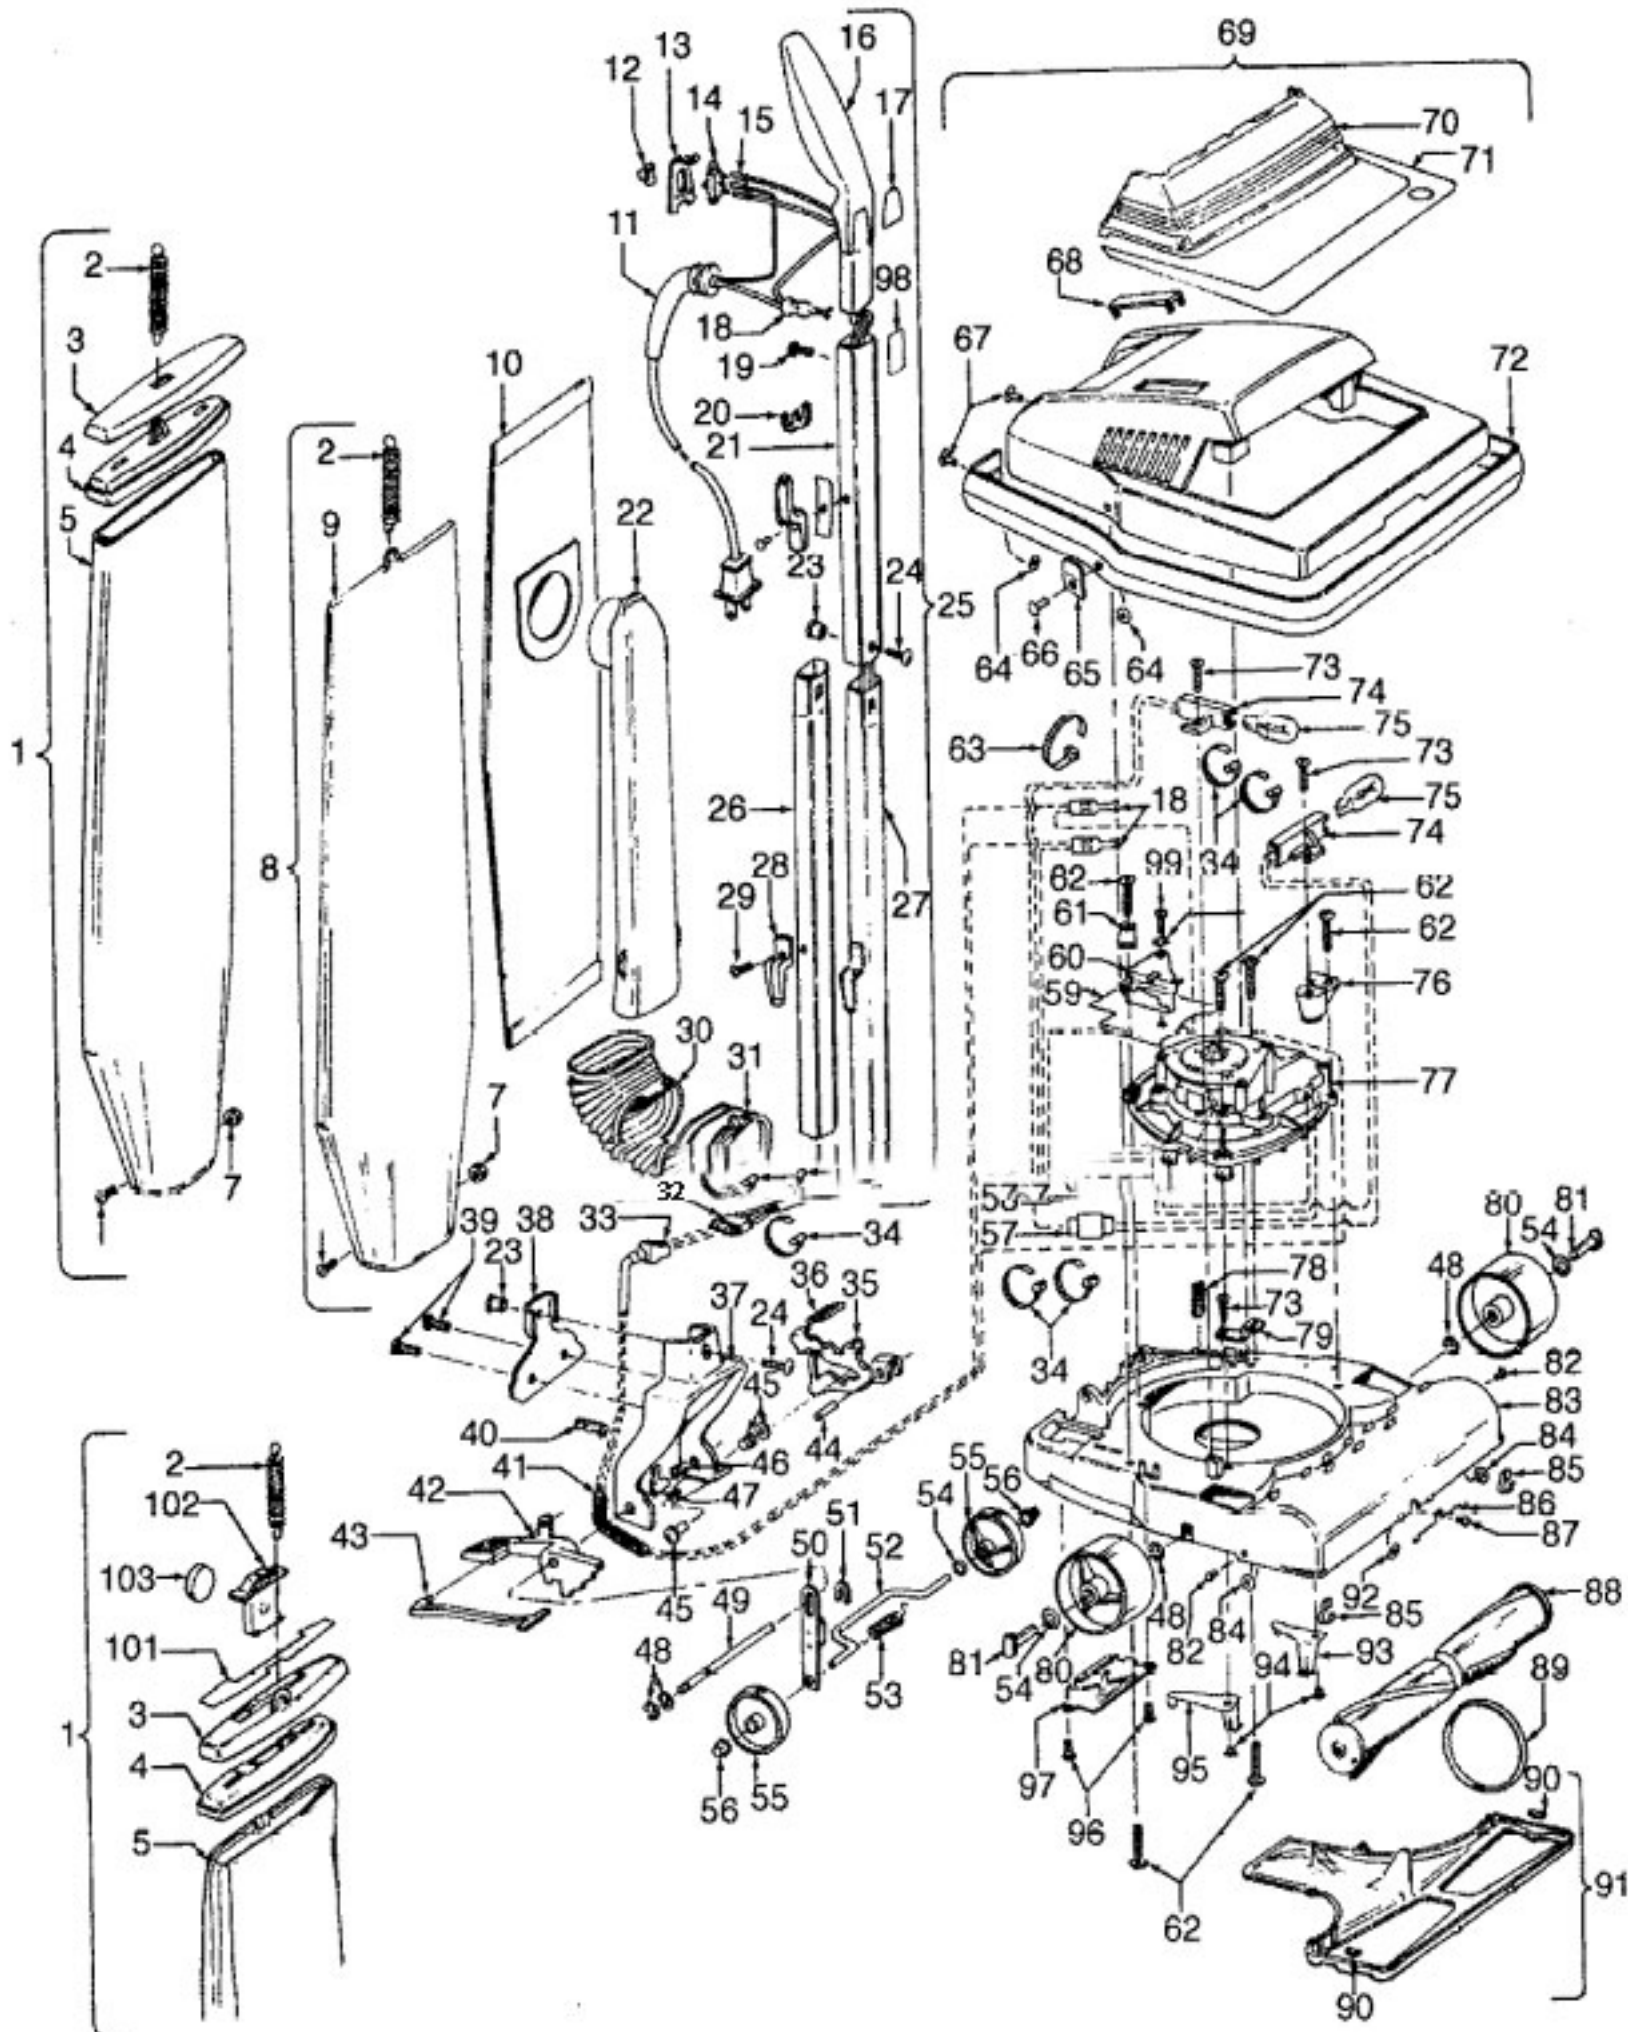

## Available Replacement Parts for HOOVER U4381-900

<a href="#">H-4010001A</a>	VACUUM BAG OEM HOOVER 3 PACK
<a href="#">K-109289</a>	BULB

**Model Number: U4381930**

**BOM/Serial #: U4381930**

**Graphic Title: HANDLE, MAINBODY, OUTERBAG, HOOD**

Image	Key	Part Number	Description	Substitution	Qty.
1	67	21256134	RIVET		2
1	68	48111008	INDICATOR LENS		1
1	69	42251107	HOOD JM/LU-U4321		1
1	69	42251267	HOOD ASSEMBLY-MT-U44		1
1	70	39383053	LENS/SHIELD - KE - U		1
1	71	52115083	NAMEPLATE-U4407		1
1	72	36231028	FURNITURE GUARD-LT-U		1
1	72	36231033	FURNITURE GUARD-MZ-U		1
1	72	36231133	FURNITURE GUARD-AAP-		1
1	73	21447003	SCREW		3
1	74	36912004	LAMP SOCKET-L.V.		2
1	75	27313101	LAMP		2
1	76	36912005	LAMP SOCKET HOLDER-A		1
1	77	43574053	MOTOR COMPLETE-U4383		1
1	78	012559FW	SPRING-1060		1
1	79	34665007	PIVOT PIN RETAINER		1
1	80	38522013	CARRIER WHEEL-AG		2
1	81	047457AY	FRONTWHEEL SHAFT		2
1	82	048422--	RIVET		2
1	83	42242189	MAIN BODY-KE-U4153		1
1	83	42242267	MAIN BODY ASSEMBLY MW		1
1	84	21312781	SUPPORT WASHER-UPRIG		2
1	85	34784021	AGITATOR RETAINING S		2
1	86	012138FW	BOTTOM PLATE SPRING		1
1	87	012503EF	RIVET-SEMI TUBULAR		1
1	88	41435005	AGITATOR ASSEM COMP-	48414003	1
1	89	44783AG-	BELT	044783AG	1
1	90	34111001	SUPPORT PAD		2
1	91	37245081	BOTTOM PLATE - PLAST		1
1	91	42246008	BOTTOM PLATE COMPLET		1
1	92	21312703	WASHER		1
1	93	35446005	BOTTOM PLATE LATCH L		1
1	94	012456--	RIVET		2
1	95	35446003	BOTTOM PLATE LATCH-R		1
1	96	21447009	SCREW		2
1	97	35434040	AXLE/BAG FLANGE RETA		1
1	98	51638029	HANDLE TUBE NAMEPLAT		1