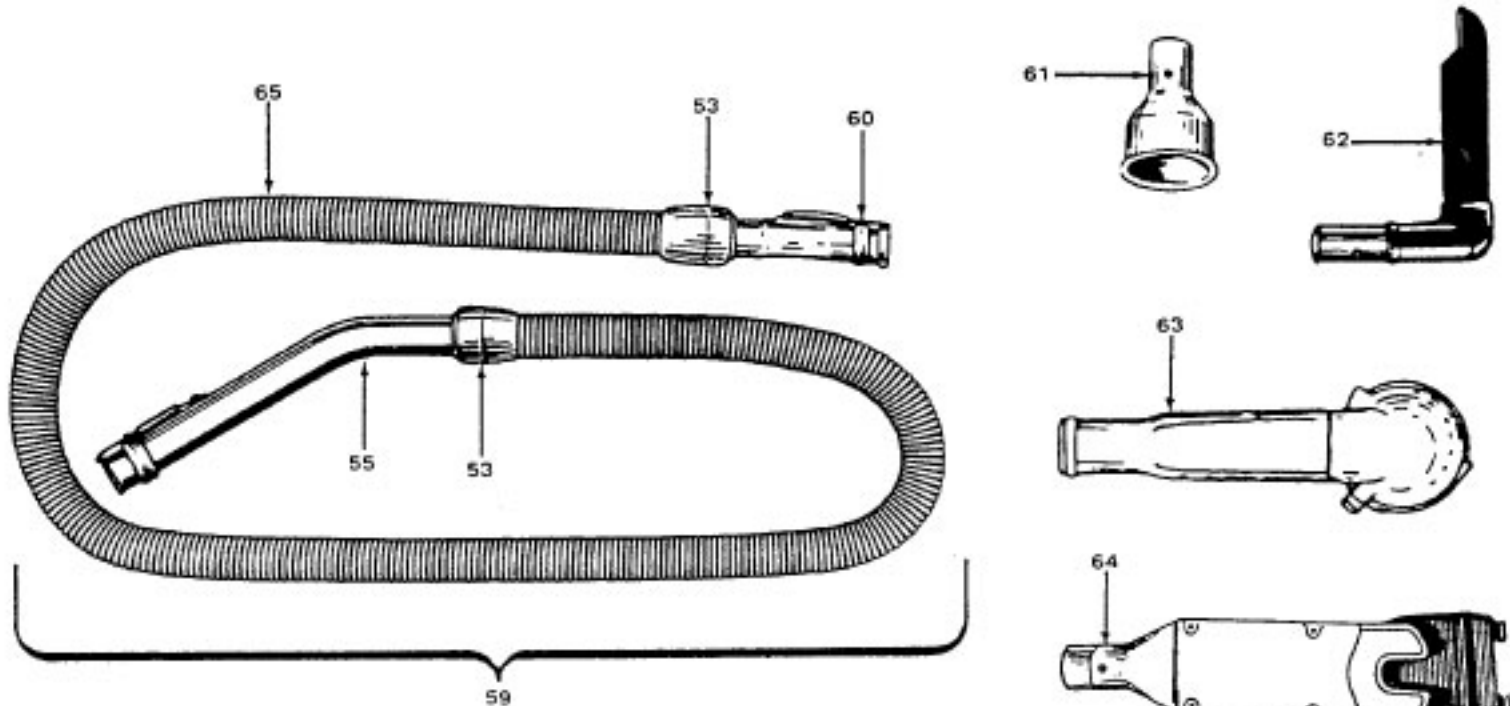

Cleaning Tools

Ref. No.	Part No.	Description
48	13147JM	Converter (Std. - Rear Conversion)
49	12615BZ	Hose Converter Collar
50	43466044	Hose Grip - AAP - SC
51	12704BZ	Hose Grip Collar
52	23473JM	Converter (Except 63, 64) (Use w/ Hose 48617)
53	23393JM	Hose Grip
54	12864JM	Hose Comp. - Ultraflex (Equipped w/Converter 23473)
55	13143	Hose Tube Curved
56	43452503	Converter - 1330, 1348, 1348-002
57	17959A	Hose Connector Tube - 1330 (Metal)
	641398LL	Hose Connector Tube - 1348, 1348-002 (Plastic)
58	19633JM	Hose Comp. - Ultraflex - 1330, 1340, 1348, 1348-002
59	22671JM	Hose Comp. - Ultraflex (Commercial) Use w/Converter 34202 or 35190)
	23007A	Hose Comp. - Ultraflex (Use w/Converter 35447)

Convertible

Ref. No.	Part No.	Description
60	34083	Hose End - 14, 63, 64
	34355	Hose End Short (Commercial)
61	34984A	Blower (Use w/Hose 22671)
62	35447	Converter - Special - 63, 64
63	35190	Converter (Use w/Hose 22671)
64	34202JM	Converter (Use w/Hose 22671)
65	48617JM	Hose Less Ends
66	43434213	Hose Less Ends
67	12864JM	Hose Assem. Comp. - Tufflex (Std. Rear Conversion)

ITEMS NOT ILLUSTRATED

161728	Turbine Roto - Power Brush
169460JM	Ultraflex Hose - 50' length
43431011	Tufflex Hose - 50' length