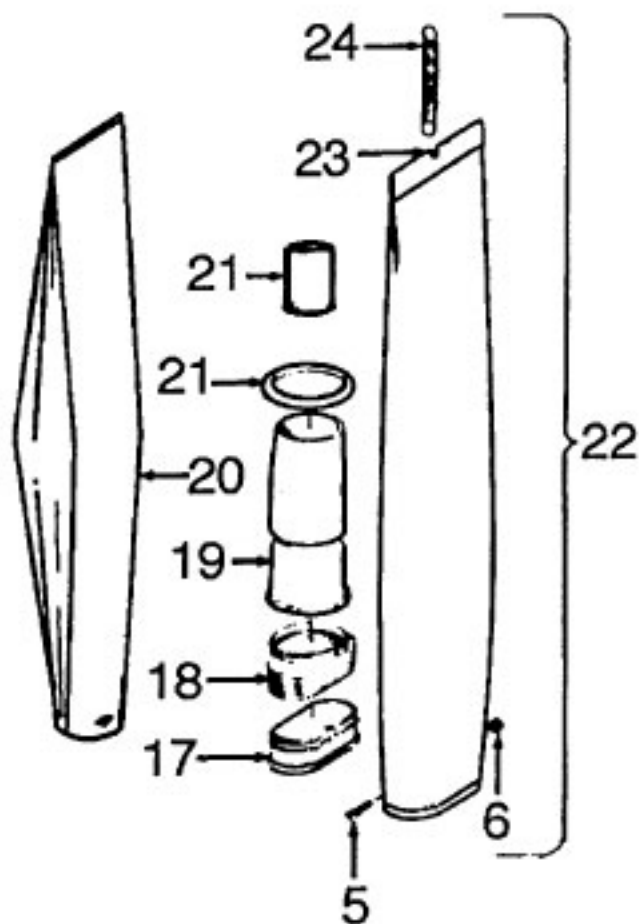

----- Manual continues below part list -----

Available Replacement Parts for HOOVER U4381-930

HR-14035	Hovr Typ C
H-4010001A	VACUUM BAG OEM HOOVER 3 PACK
H-43267002	AGITATOR BEARING ASM
K-109289	BULB
H-43414073	Floor brush.
H-43414064	DUSTING BRUSH (ONE PEICE)
HR-5000	EXTENSION TUBE

Convertible

Models U4381-9, U4381-930, U4385, U4407

Outer Bag/ Outer Bag Comp.

Ref. No.	Part No.	Description
5	21765159	Screw
6	15854EF	Nut
8	38336014	Jacket Support Spring
12	4010001A	Throw Away Bag (3 Pk.)
13	43482058	Top Fill Tube & Seal (Shown)
	38657004	Top Fill Tube (Push on Type)
14	32174004	Bag Collar Seal (Use w/Item 13 - 43482058)
16	38673009	Bellows
17	41424011	Bag Ring & Gasket
	41424502	Bag Ring & Gasket - U4014-079
18	11064JM	Bellow
19	161889	Bag Support Tube
20	4010003C	Throw Away Bag (4 Pk.)
	4010004C	Throw Away Bag (1 2 Pk.)
21	46550AG	Bag Retainer
21	35091	Bag Retainer Sleeve - Early Models
22	43678331	Outer Bag Comp. - Bottom Fill - Wide - Common
	43678052	Outer Bag Comp. - Bottom Fill - Narrow - Common
23	43677052	Outer Bag - Bottom Fill - Narrow - Common
	43677321	Outer Bag - Bottom Fill - Wide - Common
	43686510	Outer Bag - U4014-079 (Zip)
24	38335006	Jacket Support Spring
25	43678330	Outer Bag Comp. - Top Fill - Common
26	43677322	Outer Bag -Top Fill - Common