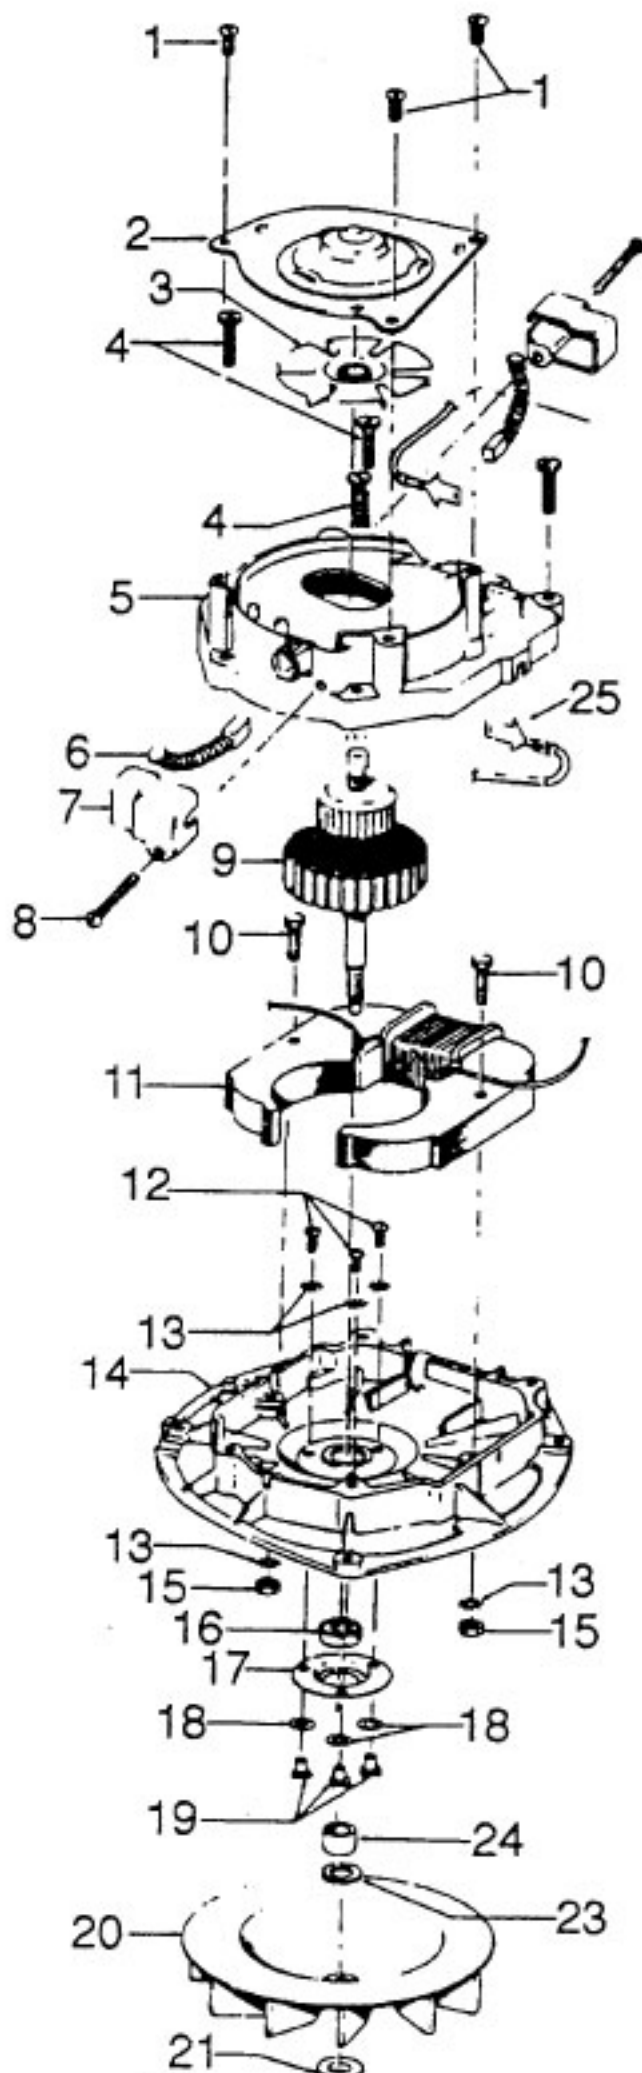

Motor

Models U4175, U4189, U4193, U4195, U4195-001, U4199, U4301-9, U4303, U4305, U4309, U4311, U4315, U4319-9, U4321, U325, U4331-9, U4335, U4337, U4341, U4343, U4345-9, U4349, U4349-1, U4353, U4357-9, U4361, U4361-030, U4363, U4363-042, U4363-045, U4365, U4365-048, U4367, U4371, U4371-042, U4371-045, U4373, U4373-048, U4375-9, U4377-9, U4377-935, U4381-9, U4381-930, U4383, U4385, U4387, U4389-9, U4391, U4393, U4393-048, U4397, U4399-9, U4401-9, U4401-948, U4403, U4403-042, U4403-048, U4407, U4409-9, U4411-9, U4411-948, U4413, U4413-042, U4413-045, U4421, U4447, U4449, U4449-048, U4501, U4501-9, U4503-9, U4505, U4721-900