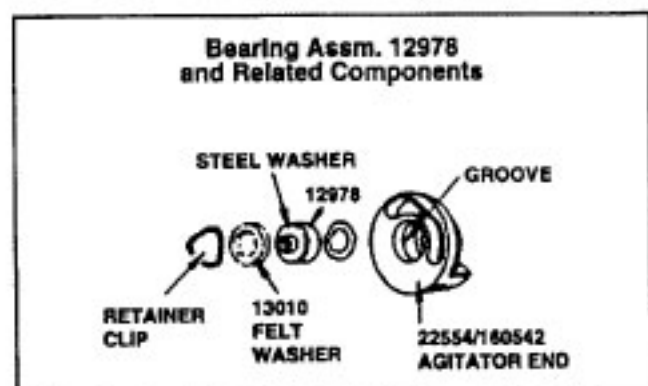

Agitator

Ref. No.	Part No.	Description
1	49180 36423003	Thread Guard & Spring (Metal) Thread Guard L.H. (Molded)
2	43267002	Bearing
3	21347003	Thrust Washer
4	22554 160542 41435070	Agitator End (Early Model Standard Performance Cleaners, L.H. Helix) Agitator End (Standard & High Performance Cleaners, R.H. Helix) Agitator End (Use w/two brush agitator Pt. #48414021)
5	12998BZ 160646BZ 48445001	Agitator Brush - 8 mil (Early Model Standard Performance Cleaners, L.H. Helix) Agitator Brush - 8 mil (Standard Performance Cleaners, R.H. Helix) Agitator Brush - 11 mil (High Performance Cleaners, R.H. Helix)
6	12981 32724008	Agitator Shaft (Used w/metal thread guards) Agitator Shaft (Used w/molded thread guards)
7	12985AY 36423007	Thread Guard R.H. (Metal) Thread Guard R.H. (Molded)

AGITATOR BELT

Ref. No.	Part No.	Description
	49258AG	Domestic models, Convertible/Decade 80/Heavy Duty Commercials
	44783AG	Lightweight Commercials

AGITATOR ASSEMBLY

169371MF	Standard Performance, R.H. Helix (Metal Thread Guards)
41435005	High Performance Cleaners, R.H. Helix (Metal Thread Guards w/Spring)
48414006	High Performance Cleaners, R.H. Helix (Metal Thread Guards)
48414007	Standard Performance, R.H. Helix (Molded Thread Guards)

FOUR BRUSH AGITATOR ASSEMBLY

48414002	Heavy Duty Commercial (Use 47159 Brush-Long, 47160 Brush-Short & 46875 Sems Fastener)
48414003	Lightweight Commercial (Use 160646BZ Brush & 36422003 Agitator End)

TWO BRUSH W/O BEATER BAR

48414021	Agitator (Molded Thread Guards)