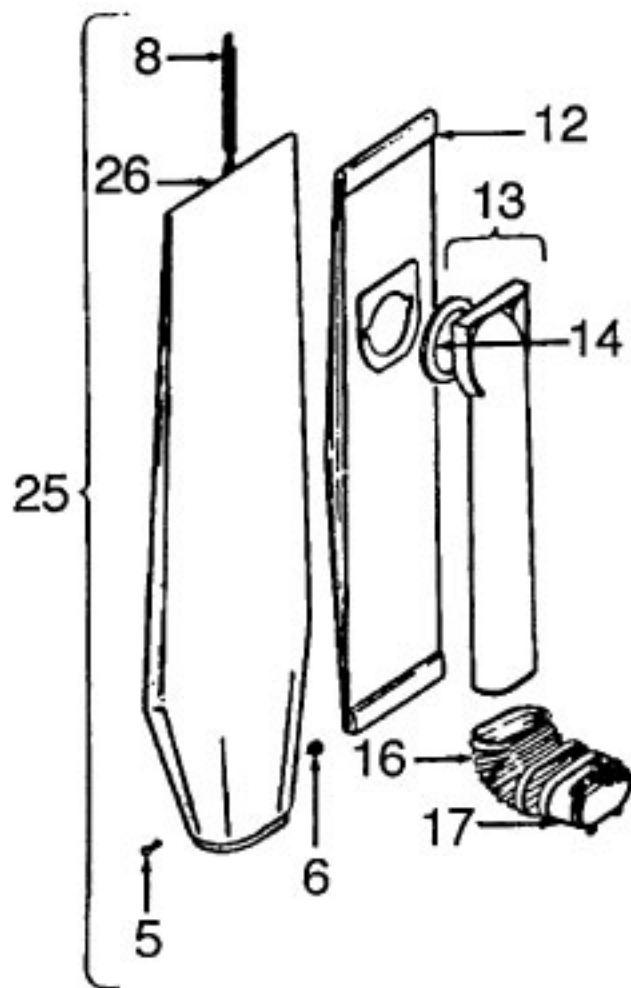

----- Manual continues below part list -----

Available Replacement Parts for HOOVER U4381-930

HR-14035	Hovr Typ C
H-4010001A	VACUUM BAG OEM HOOVER 3 PACK
H-43267002	AGITATOR BEARING ASM
K-109289	BULB
H-43414073	Floor brush.
H-43414064	DUSTING BRUSH (ONE PEICE)
HR-5000	EXTENSION TUBE

Convertible

Models U4381-9, U4381-930, U4385, U4407

Outer Bag/ Outer Bag Comp.

Ref. No.	Part No.	Description
5	21765159	Screw
6	15854EF	Nut
8	38336014	Jacket Support Spring
12	4010001A	Throw Away Bag (3 Pk.)
13	43482058	Top Fill Tube & Seal (Shown)
	38657004	Top Fill Tube (Push on Type)
14	32174004	Bag Collar Seal (Use w/Item 13 - 43482058)
16	38673009	Bellows
17	41424011	Bag Ring & Gasket
	41424502	Bag Ring & Gasket - U4014-079
18	11064JM	Bellow
19	161889	Bag Support Tube
20	4010003C	Throw Away Bag (4 Pk.)
	4010004C	Throw Away Bag (1 2 Pk.)
21	46550AG	Bag Retainer
21	35091	Bag Retainer Sleeve - Early Models
22	43678331	Outer Bag Comp. - Bottom Fill - Wide - Common
	43678052	Outer Bag Comp. - Bottom Fill - Narrow - Common
23	43677052	Outer Bag - Bottom Fill - Narrow - Common
	43677321	Outer Bag - Bottom Fill - Wide - Common
	43686510	Outer Bag - U4014-079 (Zip)
24	38335006	Jacket Support Spring
25	43678330	Outer Bag Comp. - Top Fill - Common
26	43677322	Outer Bag -Top Fill - Common