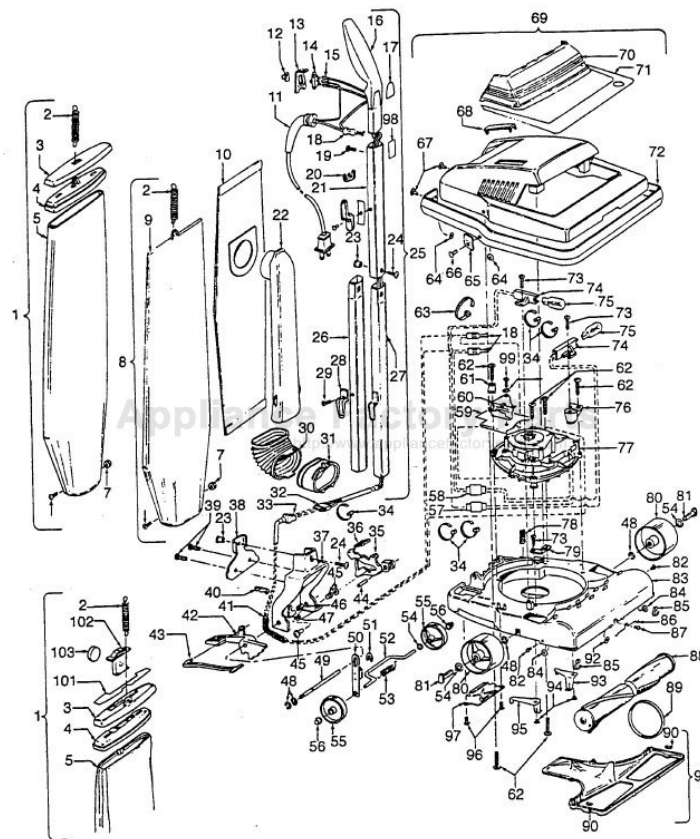

This Owner's Manual is provided and hosted by [Appliance Factory Parts](#).

HOOVER U4381-930 Owner's Manual

[Shop genuine replacement parts for HOOVER
U4381-930](#)

[Find Your HOOVER Vacuum Cleaner Parts - Select From 1456 Models](#)

----- Manual continues below part list -----

Available Replacement Parts for HOOVER U4381-930

HR-14035	Hovr Typ C
H-4010001A	VACUUM BAG OEM HOOVER 3 PACK
H-43267002	AGITATOR BEARING ASM
K-109289	BULB
H-43414073	Floor brush.
H-43414064	DUSTING BRUSH (ONE PEICE)
HR-5000	EXTENSION TUBE

Convertible

Models U4381-9, U4381-930, U4385, U4407

Outer Bag/ Outer Bag Comp.

Ref. No.	Part No.	Description
5	21765159	Screw
6	15854EF	Nut
8	38336014	Jacket Support Spring
12	4010001A	Throw Away Bag (3 Pk.)
13	43482058	Top Fill Tube & Seal (Shown)
	38657004	Top Fill Tube (Push on Type)
14	32174004	Bag Collar Seal (Use w/Item 13 - 43482058)
16	38673009	Bellows
17	41424011	Bag Ring & Gasket
	41424502	Bag Ring & Gasket - U4014-079
18	11064JM	Bellow
19	161889	Bag Support Tube
20	4010003C	Throw Away Bag (4 Pk.)
	4010004C	Throw Away Bag (1 2 Pk.)
21	46550AG	Bag Retainer
21	35091	Bag Retainer Sleeve - Early Models
22	43678331	Outer Bag Comp. - Bottom Fill - Wide - Common
	43678052	Outer Bag Comp. - Bottom Fill - Narrow - Common
23	43677052	Outer Bag - Bottom Fill - Narrow - Common
	43677321	Outer Bag - Bottom Fill - Wide - Common
	43686510	Outer Bag - U4014-079 (Zip)
24	38335006	Jacket Support Spring
25	43678330	Outer Bag Comp. - Top Fill - Common
26	43677322	Outer Bag -Top Fill - Common