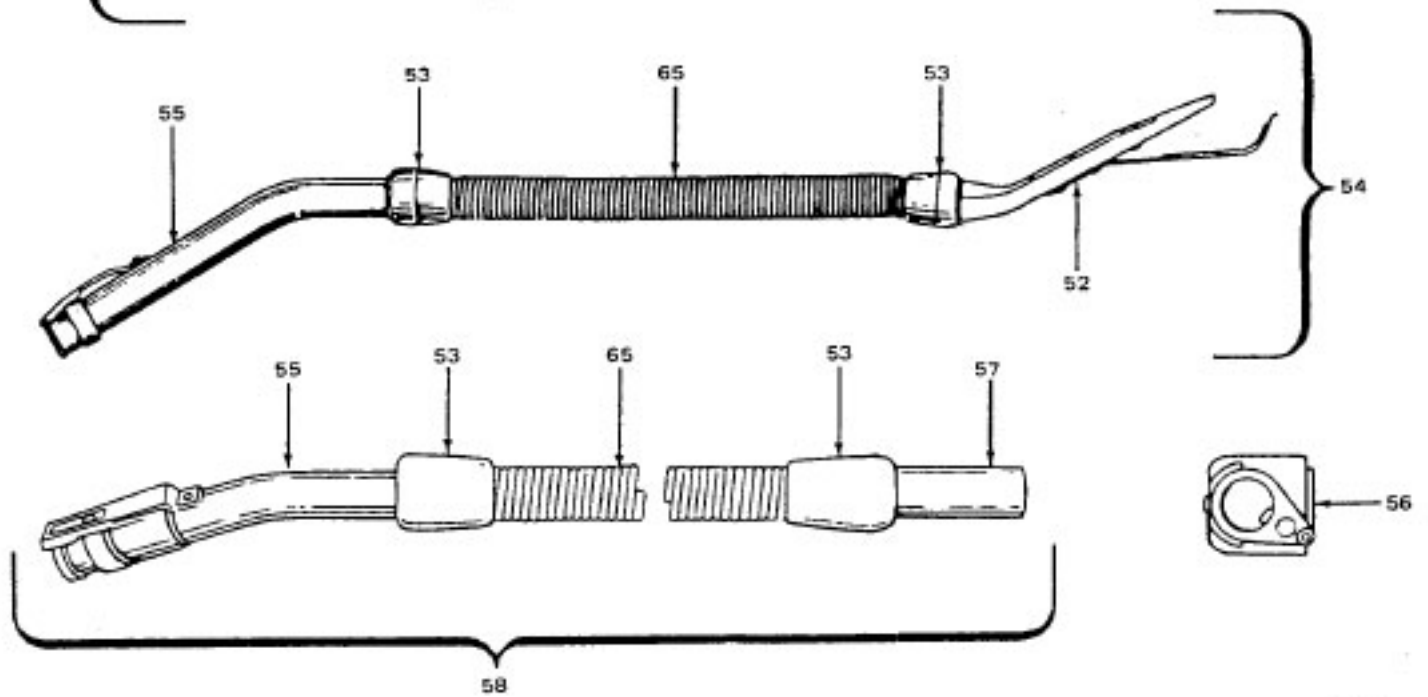

Cleaning Tools

Ref. No.	Part No.	Description
48	13147JM	Converter (Std. - Rear Conversion)
49	12615BZ	Hose Converter Collar
50	43466044	Hose Grip - AAP - SC
51	12704BZ	Hose Grip Collar
52	23473JM	Converter (Except 63, 64) (Use w/ Hose 48617)
53	23393JM	Hose Grip
54	12864JM	Hose Comp. - Ultraflex (Equipped w/Converter 23473)
55	13143	Hose Tube Curved
56	43452503	Converter - 1330, 1348, 1348-002
57	17959A	Hose Connector Tube - 1330 (Metal)
	641398LL	Hose Connector Tube - 1348, 1348-002 (Plastic)
58	19633JM	Hose Comp. - Ultraflex - 1330, 1340, 1348, 1348-002
59	22671JM	Hose Comp. - Ultraflex (Commercial) Use w/Converter 34202 or 35190)
	23007A	Hose Comp. - Ultraflex (Use w/Converter 35447)

Convertible

Ref. No.	Part No.	Description
60	34083	Hose End - 14, 63, 64
	34355	Hose End Short (Commercial)
61	34984A	Blower (Use w/Hose 22671)
62	35447	Converter - Special - 63, 64
63	35190	Converter (Use w/Hose 22671)
64	34202JM	Converter (Use w/Hose 22671)
65	48617JM	Hose Less Ends
66	43434213	Hose Less Ends
67	12864JM	Hose Assem. Comp. - Tufflex (Std. Rear Conversion)

ITEMS NOT ILLUSTRATED

161728	Turbine Roto - Power Brush
169460JM	Ultraflex Hose - 50' length
43431011	Tufflex Hose - 50' length