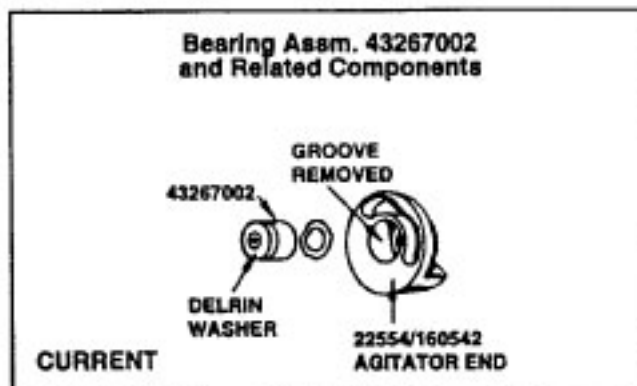

Agitator

Ref. No.	Part No.	Description
1	49180 36423003	Thread Guard & Spring (Metal) Thread Guard L.H. (Molded)
2	43267002	Bearing
3	21347003	Thrust Washer
4	22554 160542 41435070	Agitator End (Early Model Standard Performance Cleaners, L.H. Helix) Agitator End (Standard & High Performance Cleaners, R.H. Helix) Agitator End (Use w/two brush agitator Pt. #48414021)
5	12998BZ 160646BZ 48445001	Agitator Brush - 8 mil (Early Model Standard Performance Cleaners, L.H. Helix) Agitator Brush - 8 mil (Standard Performance Cleaners, R.H. Helix) Agitator Brush - 11 mil (High Performance Cleaners, R.H. Helix)
6	12981 32724008	Agitator Shaft (Used w/metal thread guards) Agitator Shaft (Used w/molded thread guards)
7	12985AY 36423007	Thread Guard R.H. (Metal) Thread Guard R.H. (Molded)

AGITATOR BELT

Ref. No.	Part No.	Description
	49258AG	Domestic models, Convertible/Decade 80/Heavy Duty Commercials
	44783AG	Lightweight Commercials

AGITATOR ASSEMBLY

169371MF	Standard Performance, R.H. Helix (Metal Thread Guards)
41435005	High Performance Cleaners, R.H. Helix (Metal Thread Guards w/Spring)
48414006	High Performance Cleaners, R.H. Helix (Metal Thread Guards)
48414007	Standard Performance, R.H. Helix (Molded Thread Guards)

FOUR BRUSH AGITATOR ASSEMBLY

48414002	Heavy Duty Commercial (Use 47159 Brush-Long, 47160 Brush-Short & 46875 Sems Fastener)
48414003	Lightweight Commercial (Use 160646BZ Brush & 36422003 Agitator End)

TWO BRUSH W/O BEATER BAR

48414021	Agitator (Molded Thread Guards)