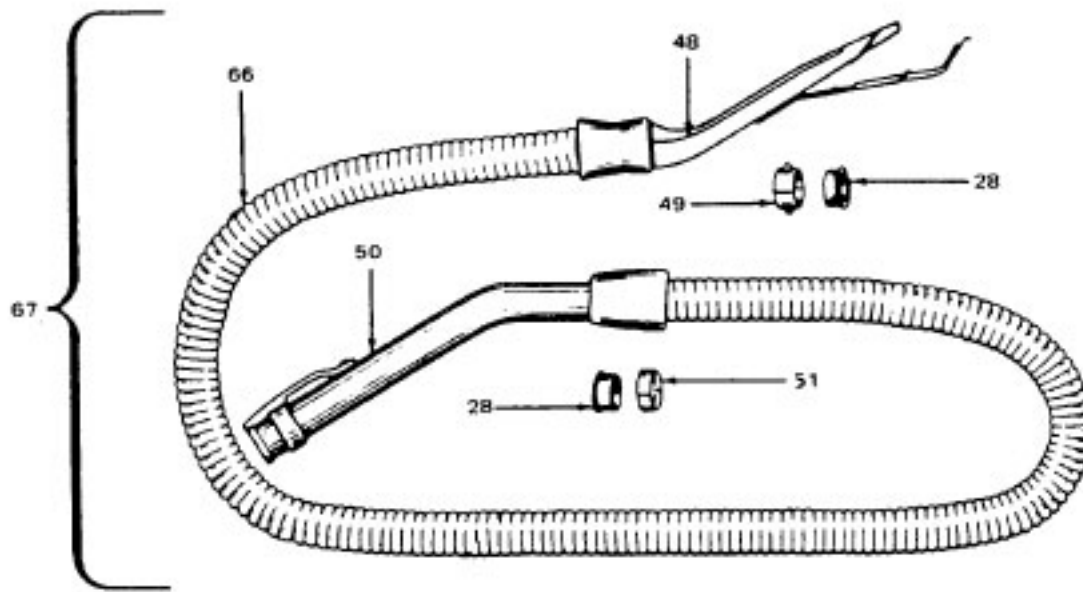

Cleaning Tools

Ref. No.	Part No.	Description
48	13147JM	Converter (Std. - Rear Conversion)
49	12615BZ	Hose Converter Collar
50	43466044	Hose Grip - AAP - SC
51	12704BZ	Hose Grip Collar
52	23473JM	Converter (Except 63, 64) (Use w/ Hose 48617)
53	23393JM	Hose Grip
54	12864JM	Hose Comp. - Ultraflex (Equipped w/Converter 23473)
55	13143	Hose Tube Curved
56	43452503	Converter - 1330, 1348, 1348-002
57	17959A	Hose Connector Tube - 1330 (Metal)
	641398LL	Hose Connector Tube - 1348, 1348-002 (Plastic)
58	19633JM	Hose Comp. - Ultraflex - 1330, 1340, 1348, 1348-002
59	22671JM	Hose Comp. - Ultraflex (Commercial) Use w/Converter 34202 or 35190)
	23007A	Hose Comp. - Ultraflex (Use w/Converter 35447)

Convertible

Ref. No.	Part No.	Description
60	34083	Hose End - 14, 63, 64
	34355	Hose End Short (Commercial)
61	34984A	Blower (Use w/Hose 22671)
62	35447	Converter - Special - 63, 64
63	35190	Converter (Use w/Hose 22671)
64	34202JM	Converter (Use w/Hose 22671)
65	48617JM	Hose Less Ends
66	43434213	Hose Less Ends
67	12864JM	Hose Assem. Comp. - Tufflex (Std. Rear Conversion)

ITEMS NOT ILLUSTRATED

161728	Turbine Roto - Power Brush
169460JM	Ultraflex Hose - 50' length
43431011	Tufflex Hose - 50' length