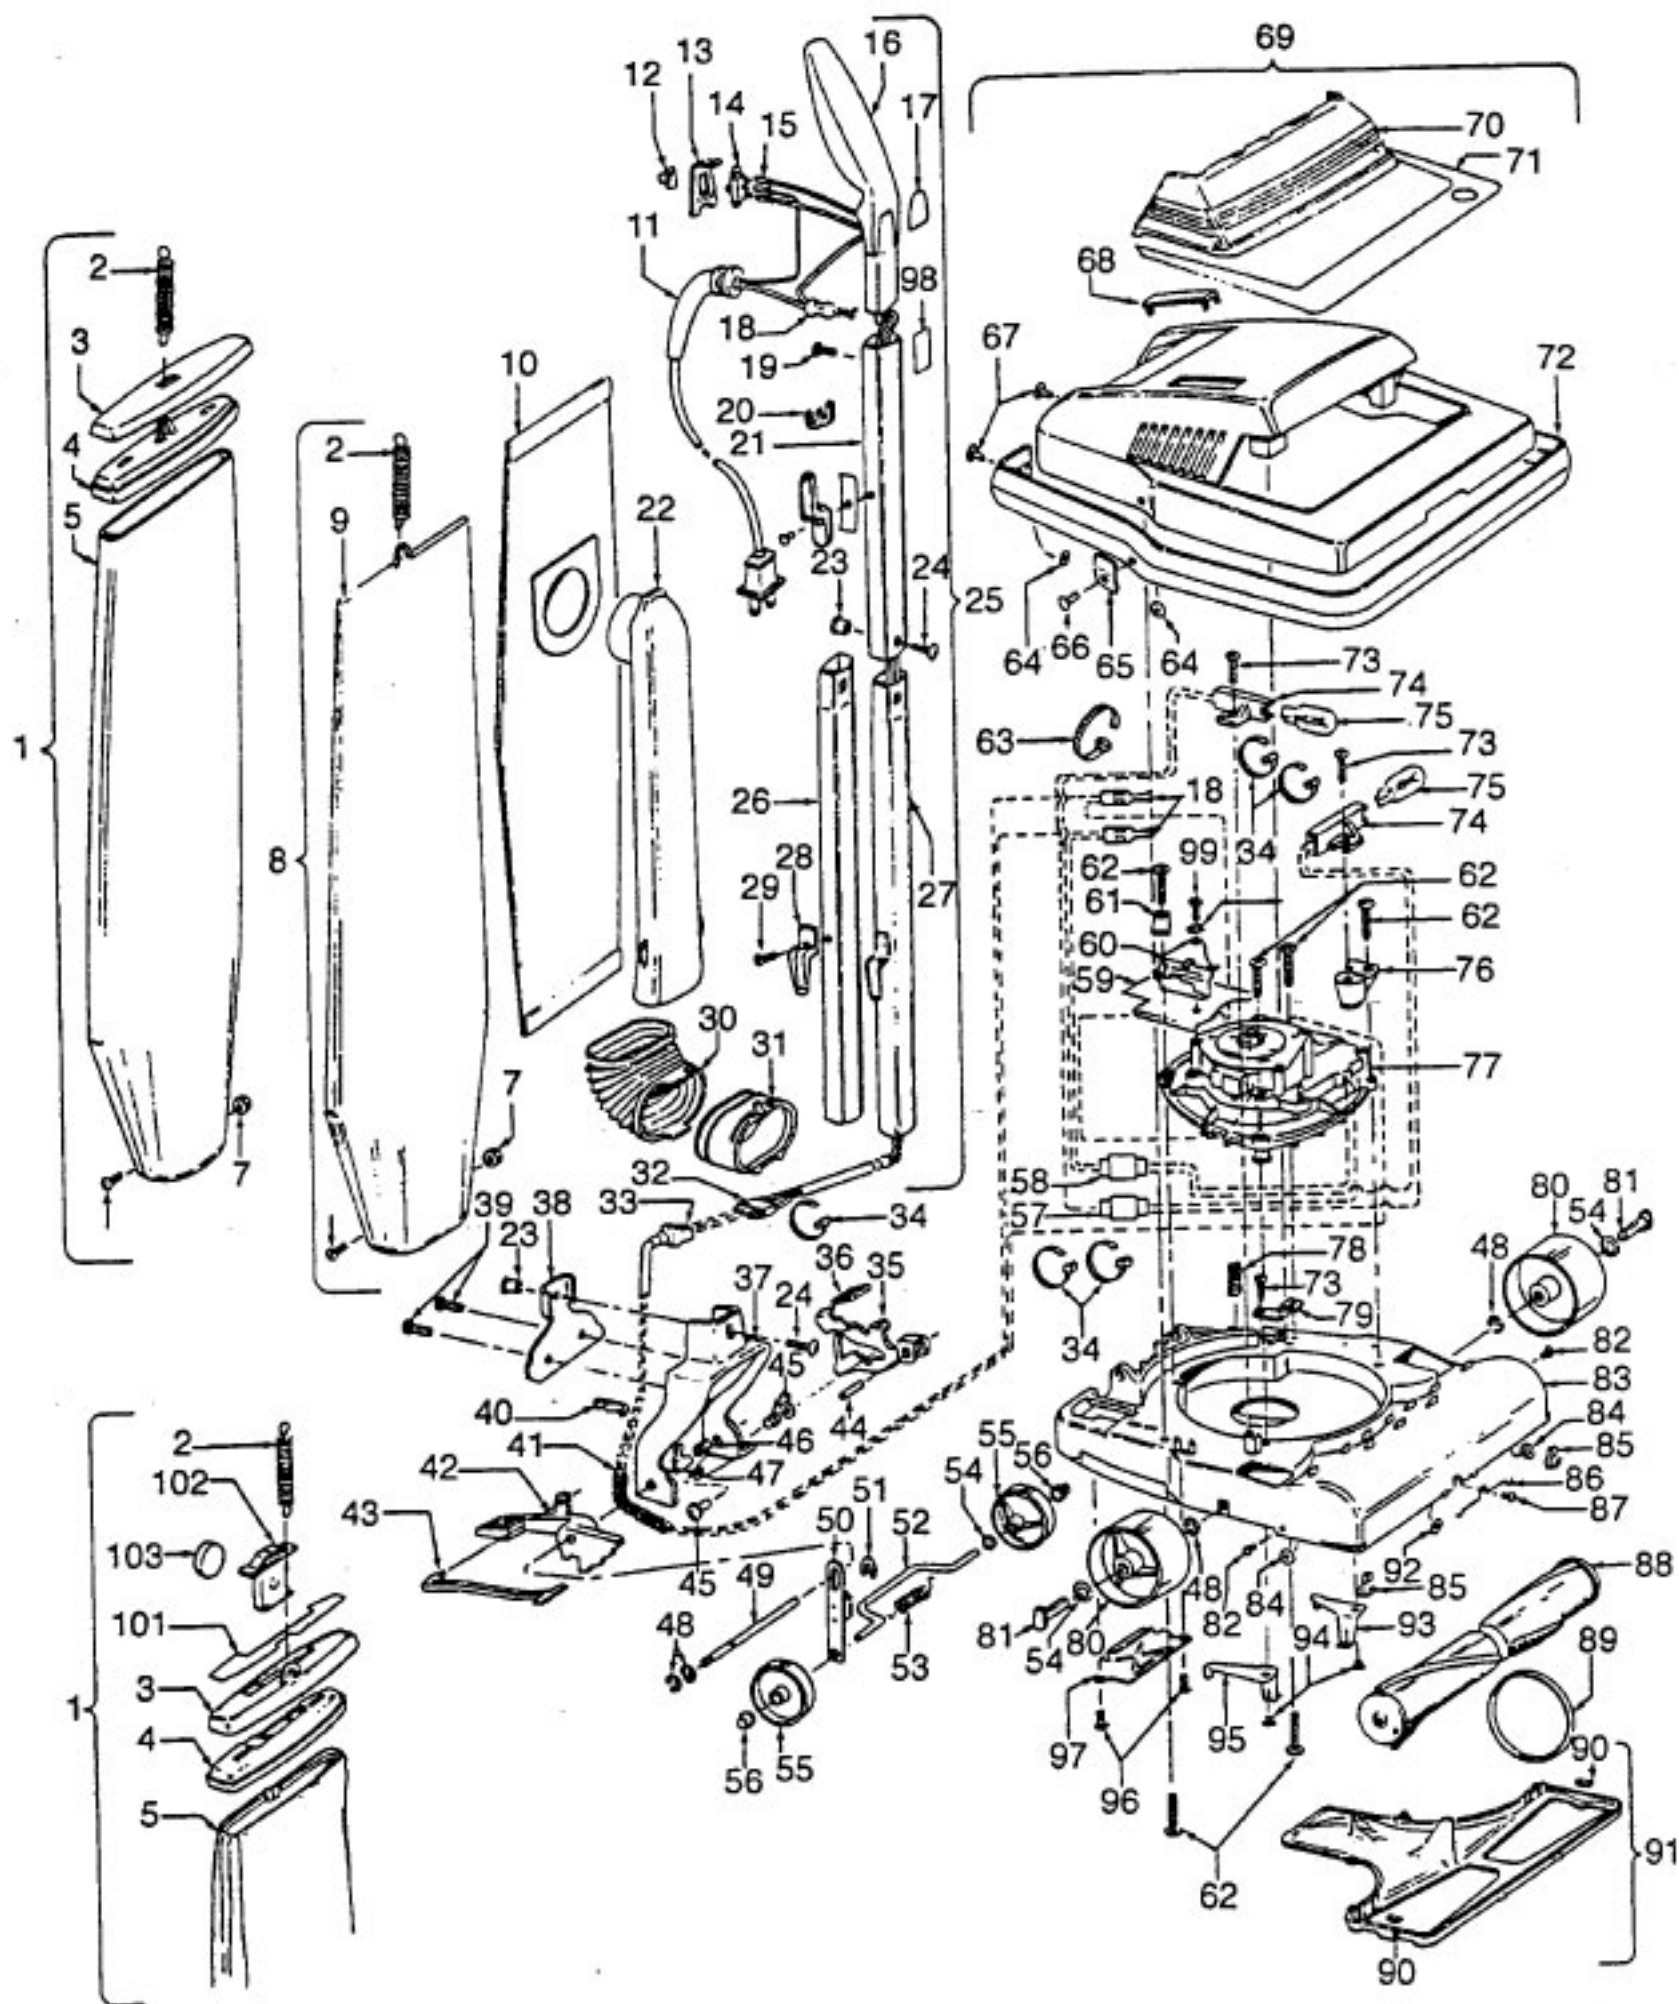

This Owner's Manual is provided and hosted by [Appliance Factory Parts](#).

HOOVER U4381-930 Owner's Manual

[Shop genuine replacement parts for HOOVER
U4381-930](#)

[Find Your HOOVER Vacuum Cleaner Parts - Select From 1456 Models](#)

----- Manual continues below part list -----

Available Replacement Parts for HOOVER U4381-930

HR-14035	Hovr Typ C
H-4010001A	VACUUM BAG OEM HOOVER 3 PACK
H-43267002	AGITATOR BEARING ASM
K-109289	BULB
H-43414073	Floor brush.
H-43414064	DUSTING BRUSH (ONE PEICE)
HR-5000	EXTENSION TUBE

Convertible

Models U4381-9, U4381-930, U4385, U4407

Outer Bag/ Outer Bag Comp.

Ref. No.	Part No.	Description
5	21765159	Screw
6	15854EF	Nut
8	38336014	Jacket Support Spring
12	4010001A	Throw Away Bag (3 Pk.)
13	43482058	Top Fill Tube & Seal (Shown)
	38657004	Top Fill Tube (Push on Type)
14	32174004	Bag Collar Seal (Use w/Item 13 - 43482058)
16	38673009	Bellows
17	41424011	Bag Ring & Gasket
	41424502	Bag Ring & Gasket - U4014-079
18	11064JM	Bellow
19	161889	Bag Support Tube
20	4010003C	Throw Away Bag (4 Pk.)
	4010004C	Throw Away Bag (1 2 Pk.)
21	46550AG	Bag Retainer
21	35091	Bag Retainer Sleeve - Early Models
22	43678331	Outer Bag Comp. - Bottom Fill - Wide - Common
	43678052	Outer Bag Comp. - Bottom Fill - Narrow - Common
23	43677052	Outer Bag - Bottom Fill - Narrow - Common
	43677321	Outer Bag - Bottom Fill - Wide - Common
	43686510	Outer Bag - U4014-079 (Zip)
24	38335006	Jacket Support Spring
25	43678330	Outer Bag Comp. - Top Fill - Common
26	43677322	Outer Bag -Top Fill - Common