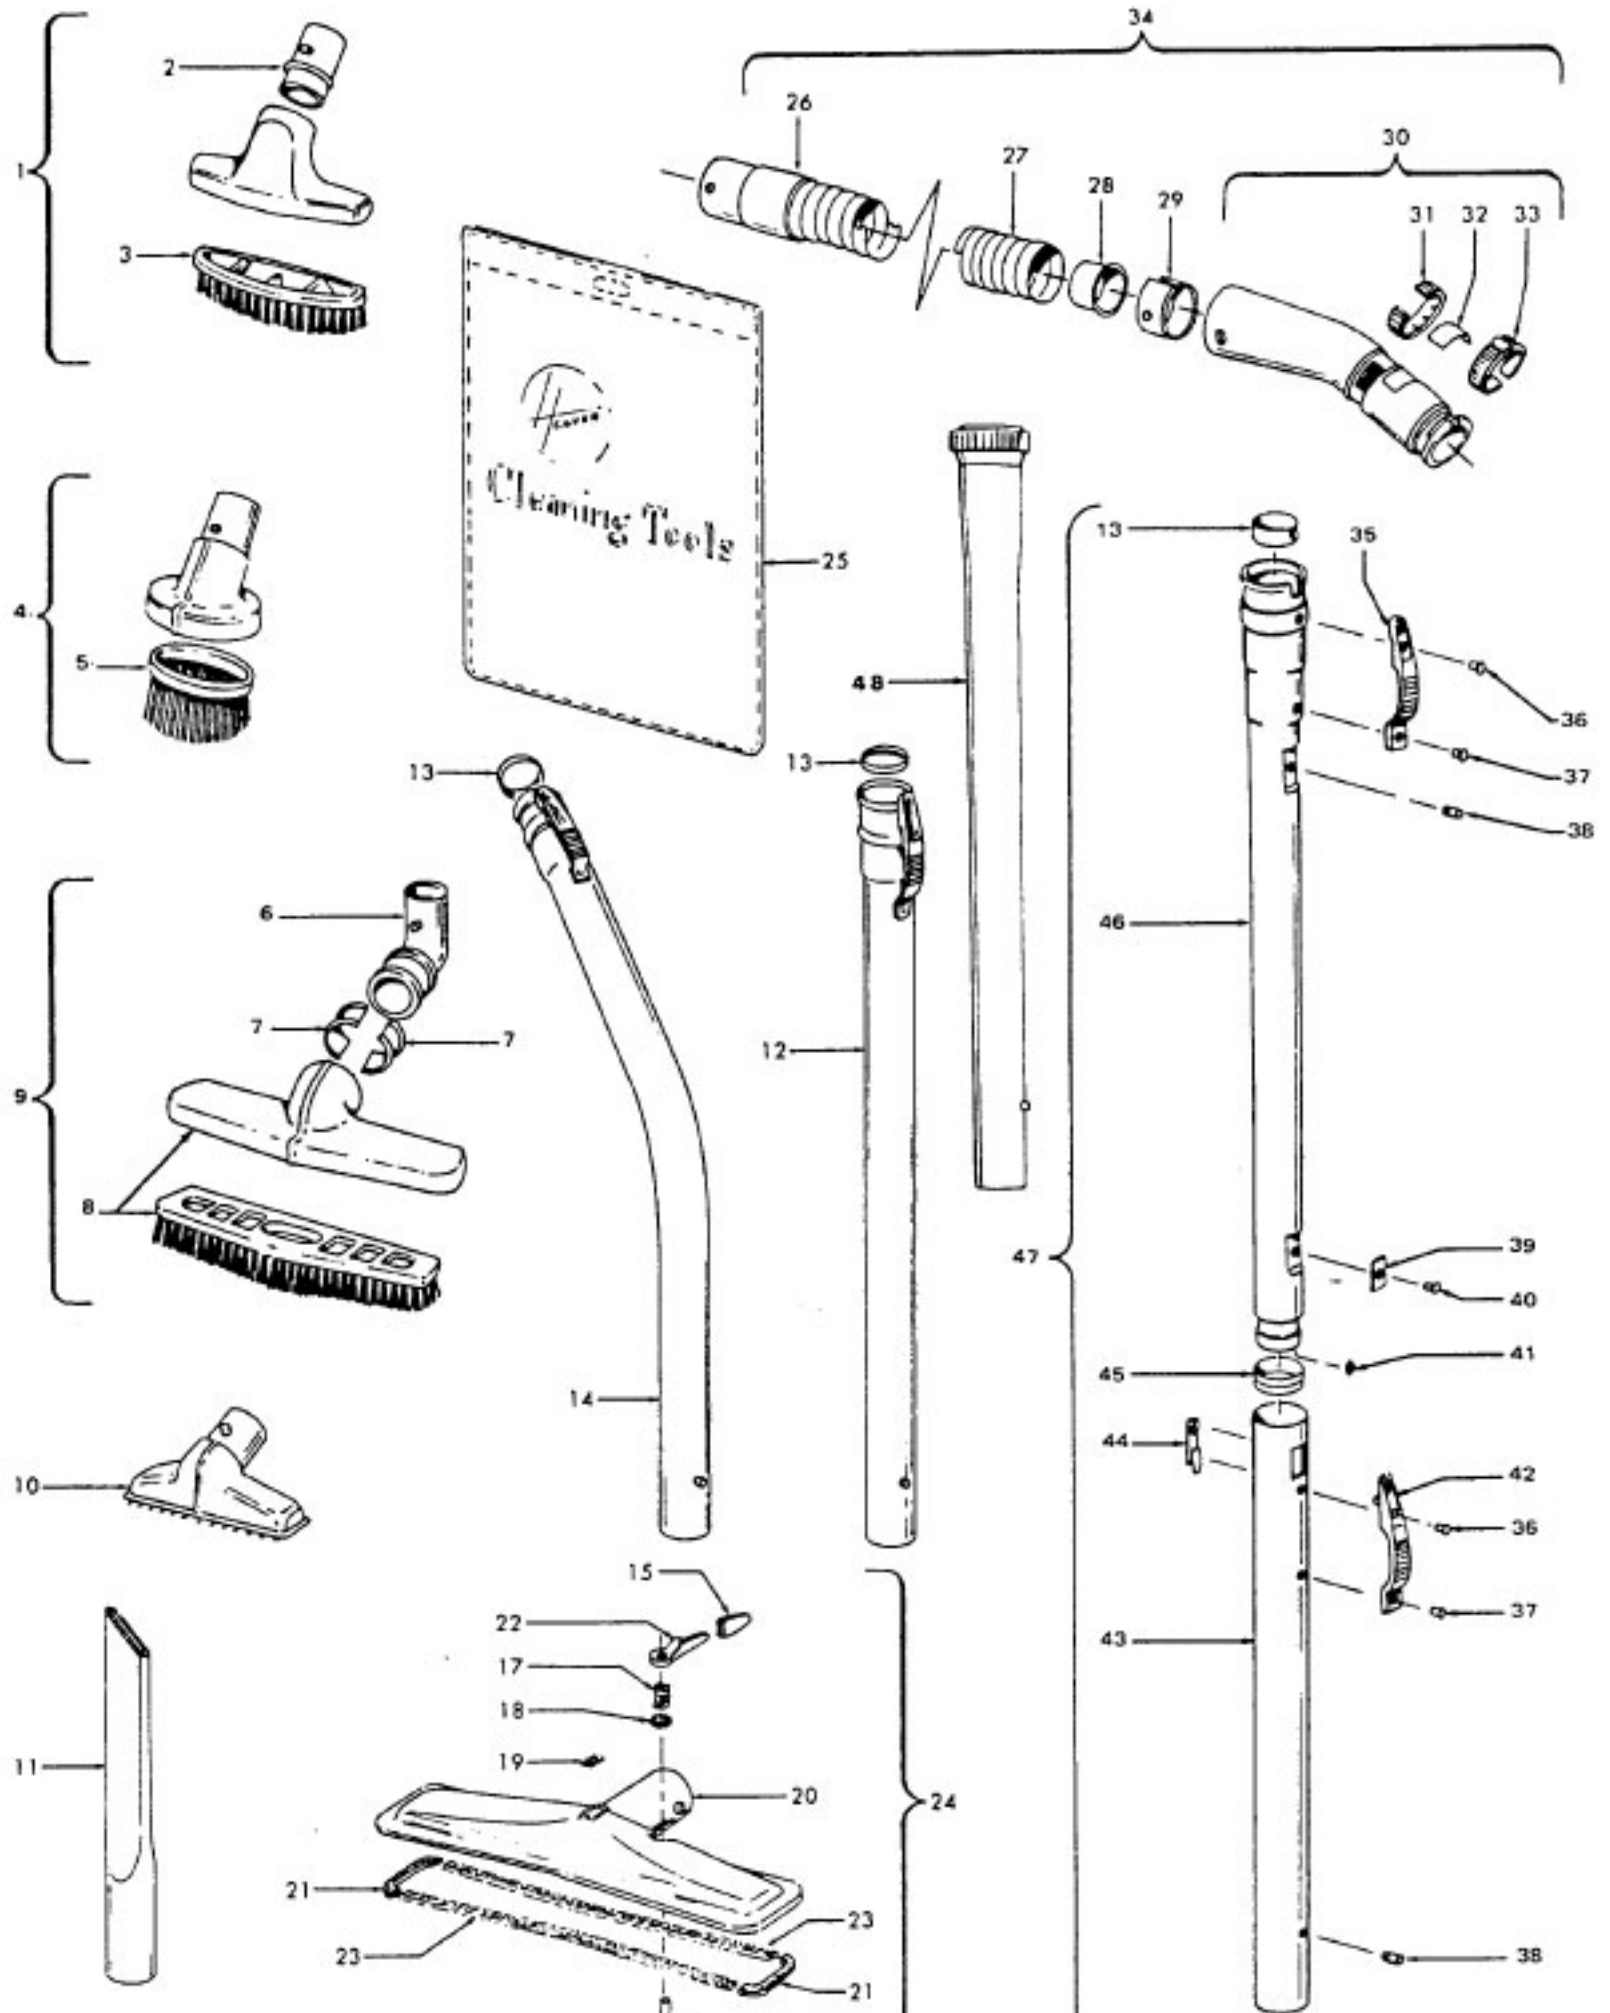

Cleaning Tools

Convertible

Cleaning Tools

Ref. No.	Part No.	Description
1	161852JM 43414016	Furniture Brush Furniture Brush - AG
2	13149JM	Nozzle Connector Tube (Use w/ 161852JM)
3	13254BZ	Furniture Brush Back (Use w/161852JM)
4	161851JM 43414064 43414145 13263BZ	Dusting Brush Comp. Dusting Brush (One Piece) (Std Fit) Dusting Brush - Friction Brush (Use w/ 61851 JM)
6	13154JM 38644040	Floor Brush Swivel & Collar (Use w/13077JM) Swivel Connector (Use w/43414073)
7	13276 33712007	Floor Brush Swivel Bushing (Use w/13154JM) Split Ring (Use w/38644040)
8	13155JM 13077JM 43414073 43414135	Floor Brush Nozzle & Brush (Use w/ 13077JM) Floor Brush Floor Brush - (Standard Fit) Floor Brush - AAP (Friction Fit)
10	43414057 38614029	Furniture Nozzle - (Standard Fit) Furniture Nozzle - AG - (Friction Fit)
11	38617017 38617024	Crevice Tool - AG - (Standard Fit) Crevice Tool
12	43453027	Extension Tube (Standard Fit)
13	12845JM	Gasket
14	43466040	Ext. Tube - Curved (Short) (Std. Fit)
15	34207AG	Handle Control Foot Pad
16	33126001	Latch - AW
17	38311006	Spring
18	161549	Washer
19	34121001	Pad - Felt
20	43482097	Converter Body Assem.
21	34253003	Seal - End
22	38452026	Latch Lever
23	34113005	Seal - Side
24	43482097	Converter Body Assem. Conversion - (Standard & Friction Fit)
25	58544004	Cleaning Tool Bag
26	32288007 32288003 32288004	Hose Connector (Use w/Continuous Convolution Hose) - (Standard Fit) Hose Connector - JM (Use w/Circular Ribbed Hose) - (Standard Fit) Hose Connector - AAP (Use /Circular Ribbed Hose) - (Std. & Friction Fit)
27	43434203 38671001 38671028 38671030	Hose Complete - AAP Hose Less Ends - JM (Circular Ribbed) - (Std. Fit Ends) Hose Less Ends - AAP (Circular Ribbed) - (Std. Fit Ends) Hose Less Ends (Circular Ribbed) - (Friction Fit Ends)
28	32156010	Hose Sleeve - (Standard Fit Hose)
29	36116006 36171025	Hose Connector Collar (Use w/ Continuous Convolution Hose) (Standard Fit Hose) Hose Connector Collar (Use w/Circular Ribbed Hose) - (Standard Fit Hose)

Convertible

Ref. No.	Part No.	Description
30	43466044	Hose Connector Curved w/Rings-AAP (Use w/Continuous Convolution Hose) (Std. Fit)
	43466055	Hose Connector Curved w/Latch Ring- JM (w/o Suction Regulator) (Use w/ Circular Ribbed Hose) - (Standard Fit)
	43466058	Hose Connector Curved w/Latch Ring AAP (w/o Suction Regulator) - Use w/Circular Ribbed Hose - (Std. Fit)
	39454059	Hose Connector - AAP -
31	38711006	Suction Control Ring - (Standard)
32	51869006	Hose Connector Label - (Standard)
33	36153009	Latch Ring - MV - (Standard)
34	43434203	Hose Comp. - Front Conversion (Continuous Convolution) (w/o Suction Regulator) - (Standard Fit)
	43434209	Hose Comp. - Front Conversion - JM (Circular Ribbed) (w/o Suction Regulator) - (Standard Fit)
	43434210	Hose Comp. - Front Conversion - AAP (Circular Ribbed w/o Suction Regulator) (Standard Fit)
	43434225	Hose Comp. - AAP - (Friction Fit)
35	12846AG	Tube Latch
36	12772	Rivet
37	12783	Rivet
38	12763AW	Rivet
39	12824	Reinforcement Plate
40	12600	Rivet
41	21312704	Washer
42	36152018	Tube Latch - Outer
43	12597	Extension Tube - Outer
44	12589	Extension Tube Guide
45	12844JM	Gasket - Inner
46	12598	Extension Tube - Inner
47	43458001	Extension Tube - (Standard Fit)
48	3863801P 38634078	Extension Tube - Poly - AG Extension Tube (Polystyrene) - AAP - (Friction Fit)

Standard Fit Tools ... w/Retention Pin

Friction Fit Tools ... w/o Retention Pin