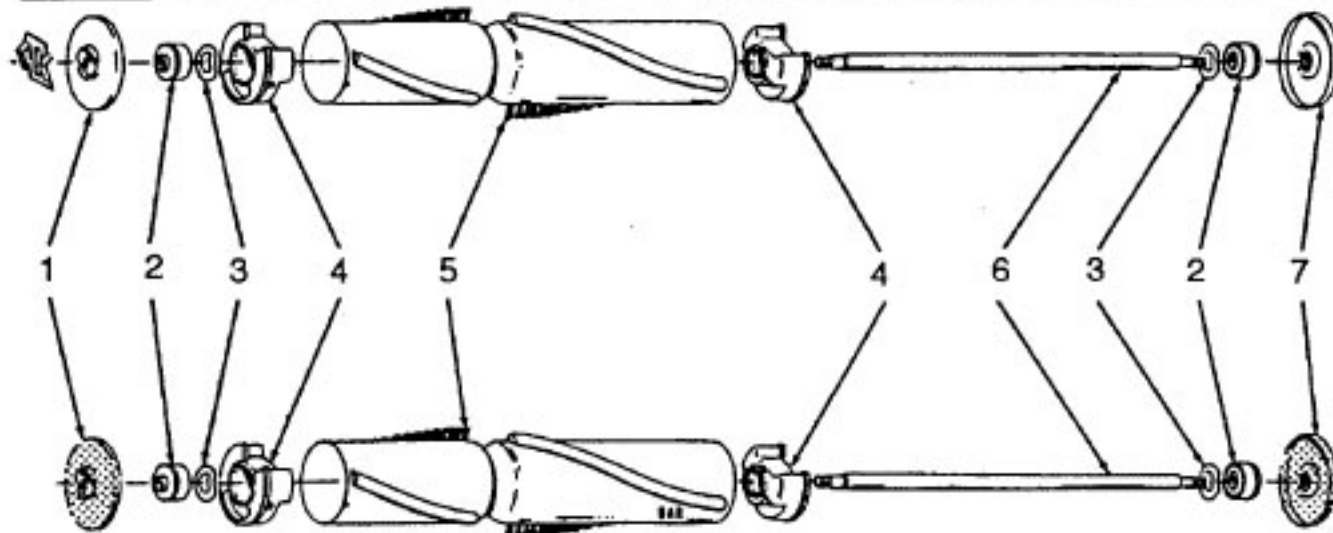

Agitator

Ref. No.	Part No.	Description
1	49180 36423003	Thread Guard & Spring (Metal) Thread Guard L.H. (Molded)
2	43267002	Bearing
3	21347003	Thrust Washer
4	22554 160542 41435070	Agitator End (Early Model Standard Performance Cleaners, L.H. Helix) Agitator End (Standard & High Performance Cleaners, R.H. Helix) Agitator End (Use w/two brush agitator Pt. #48414021)
5	12998BZ 160646BZ 48445001	Agitator Brush - 8 mil (Early Model Standard Performance Cleaners, L.H. Helix) Agitator Brush - 8 mil (Standard Performance Cleaners, R.H. Helix) Agitator Brush - 11 mil (High Performance Cleaners, R.H. Helix)
6	12981 32724008	Agitator Shaft (Used w/metal thread guards) Agitator Shaft (Used w/molded thread guards)
7	12985AY 36423007	Thread Guard R.H. (Metal) Thread Guard R.H. (Molded)

AGITATOR BELT

Ref. No.	Part No.	Description
	49258AG	Domestic models, Convertible/Decade 80/Heavy Duty Commercials
	44783AG	Lightweight Commercials

AGITATOR ASSEMBLY

169371MF	Standard Performance, R.H. Helix (Metal Thread Guards)
41435005	High Performance Cleaners, R.H. Helix (Metal Thread Guards w/Spring)
48414006	High Performance Cleaners, R.H. Helix (Metal Thread Guards)
48414007	Standard Performance, R.H. Helix (Molded Thread Guards)

FOUR BRUSH AGITATOR ASSEMBLY

48414002	Heavy Duty Commercial (Use 47159 Brush-Long, 47160 Brush-Short & 46875 Sems Fastener)
48414003	Lightweight Commercial (Use 160646BZ Brush & 36422003 Agitator End)

TWO BRUSH W/O BEATER BAR

48414021	Agitator (Molded Thread Guards)