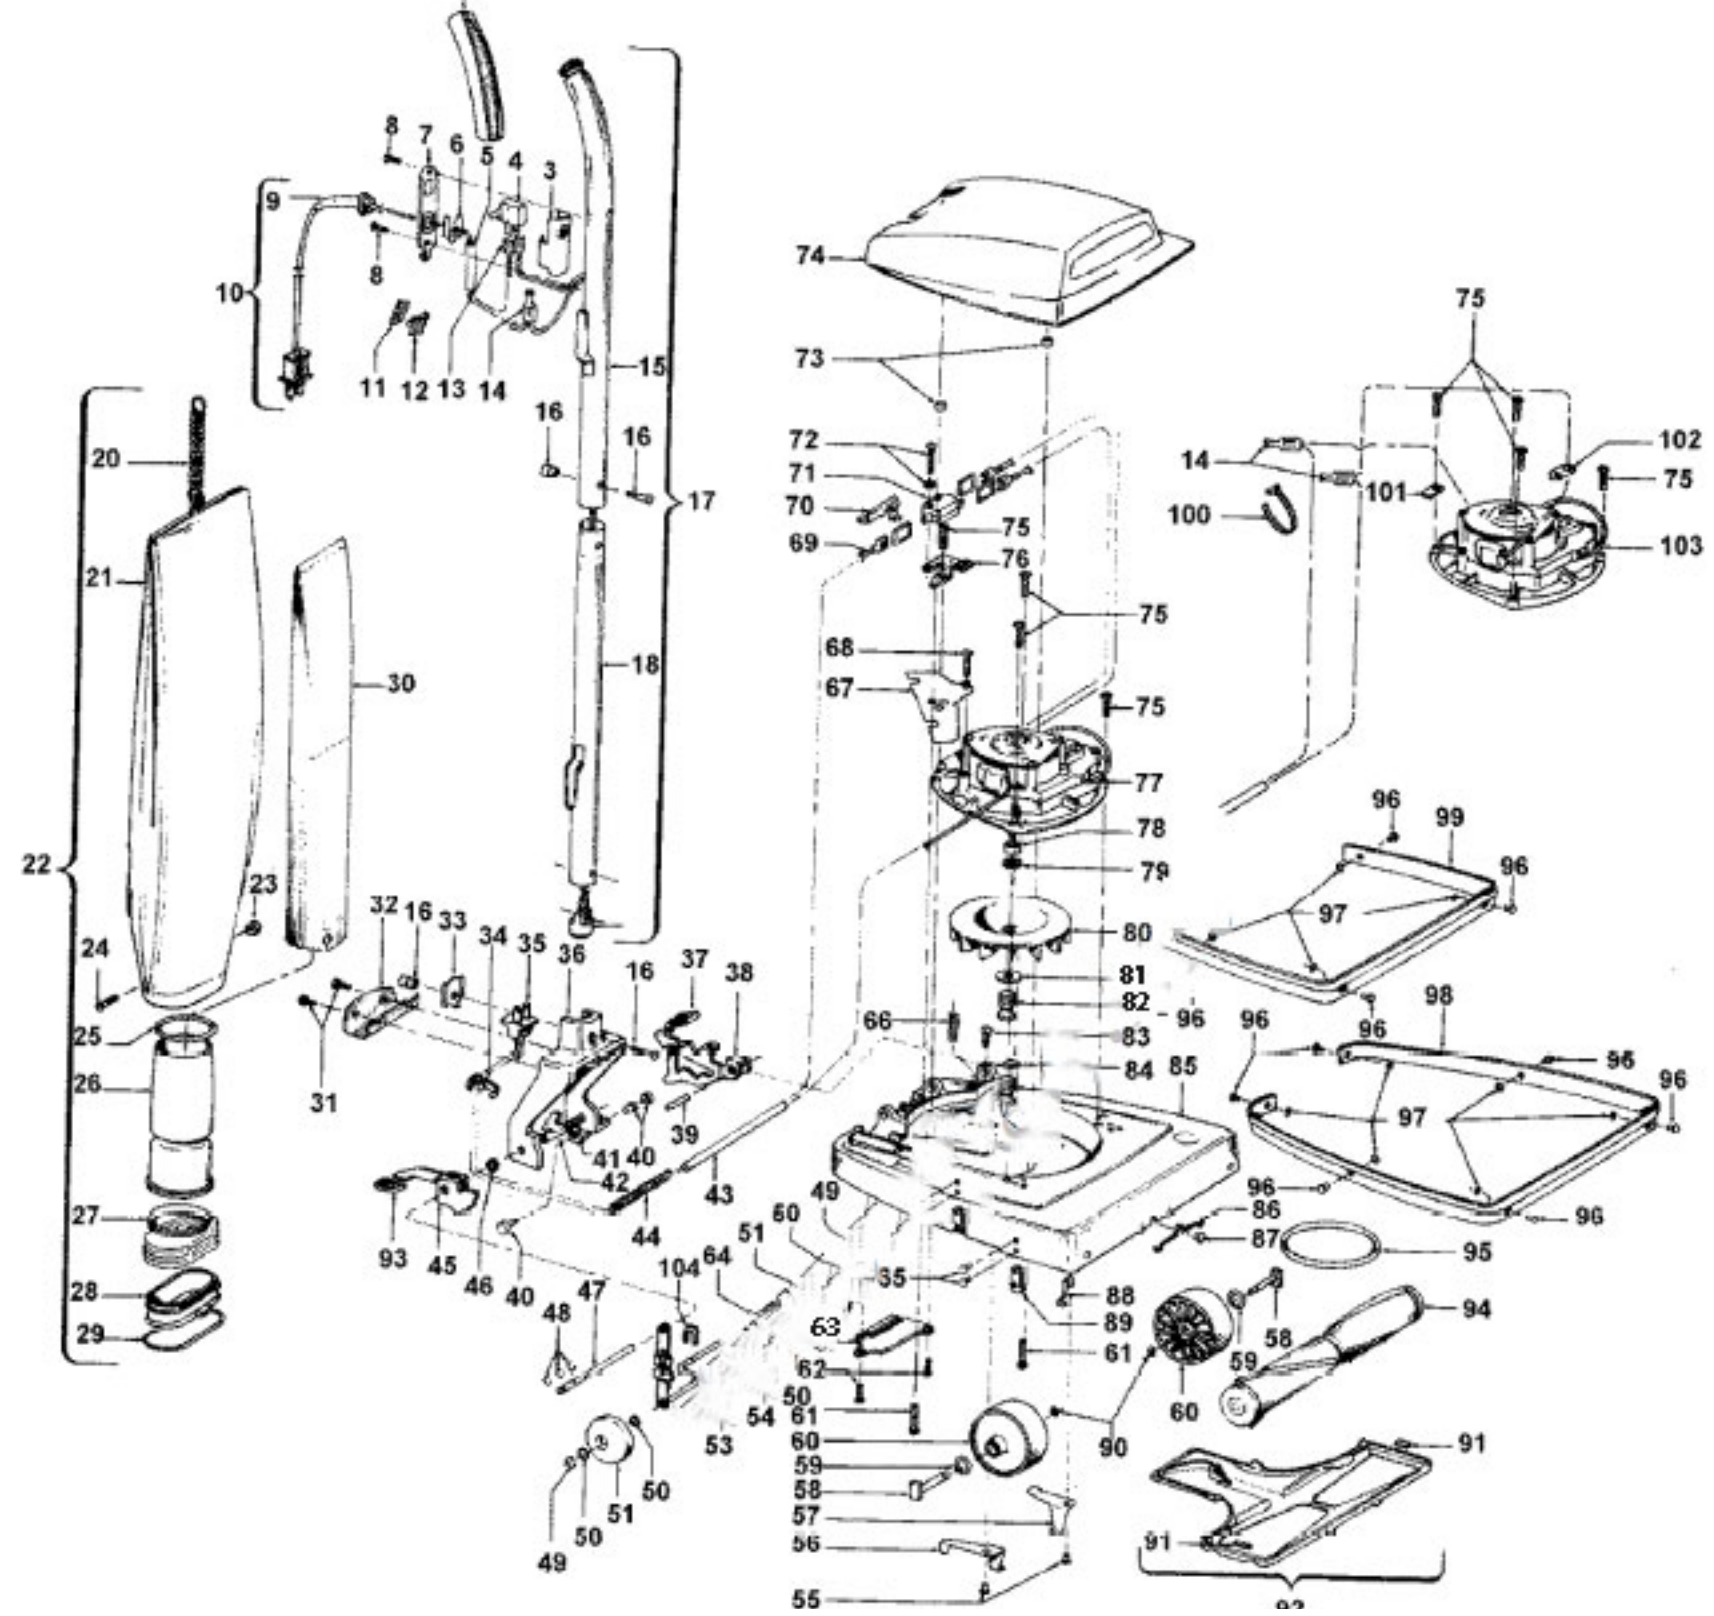

Model Number: U4387--

BOM/Serial #: U4387--

Graphic Title: HANDLE, MAINBODY, OUTERBAG, HOOD

Image	Key	Part Number	Description	Substitution	Qty.
1	1	023458LY	HANDLE GRIP		1
1	1	023458JM	HANDLE GRIP		1
1	3	012272--	SWITCH INSULATOR & B		1
1	3	37214070	SWITCH CASE-C1069		1
1	4	281770KD	SWITCH - S2095		1
1	4	012971--	SWITCH - 70 - 2110		1
1	5	161935JM	TUBING		1
1	6	34253010	CORD RETAINER-CONVER		1
1	6	012988AW	RETAINER		1
1	7	023138AW	SWITCH COVER PLATE-1		1
1	7	37258022	SWITCH COVER-JM-U435		1
1	8	21465314	SCREW		1
1	9	36216002	CORD PROTECTOR-AG-U7		1
1	9	31969AG-	CORD PROTECTOR	231969AG	1
1	10	46363195	ATTACH. CORD-AG		1
1	10	46383231	ATTACHMENT CORD ASSM	46383068	1
1	11	012260--	STRAIN RELIEF BODY		1
1	12	012261--	STRAIN RELIEF LOCK		1
1	13	27666702	TERMINAL		1
1	13	160356--	TERMINAL		1
1	14	012227--	TERMINALS-0513		1
1	15	48642049	HANDLE-UPPER HALF KH		1
1	15	019985VN	HANDLE-HALF U4		1
1	15	035346VN	HANDLE-UPPER HALF -		1
1	15	48642024	HANDLE-UPPER HALF-JX		1
1	15	48655208	HANDLE ASSM COMP-AAP		1
1	15	48642044	HANDLE-UPPER HALF-U4		1
1	15	48642039	HANDLE-UPPER HALF-SW		1
1	15	48642014	HANDLE-UPPER HALF-JR		1
1	15	48642013	HANDLE-UPPER HALF-U4		1
1	16	21631301	HANDLE CLAMP BOLT		1
1	16	32277008	HANDLE CLAMP NUT		2
1	16	048294AW	HANDLE BOLT & NUT		1
1	16	21631302	HANDLE BOLT-U7047/45		1
1	17	019984VN	HANDLE COMP		1