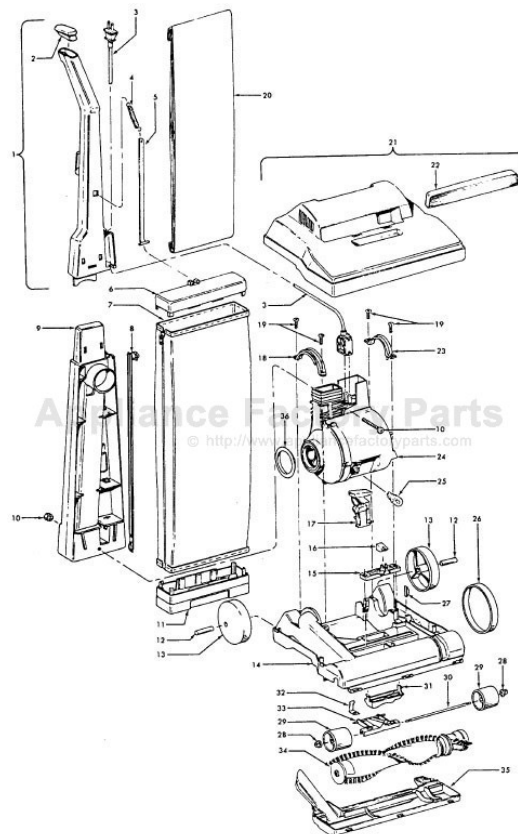

[Find Your HOOVER Vacuum Cleaner Parts - Select From 1456 Models](#)

----- Manual continues below part list -----