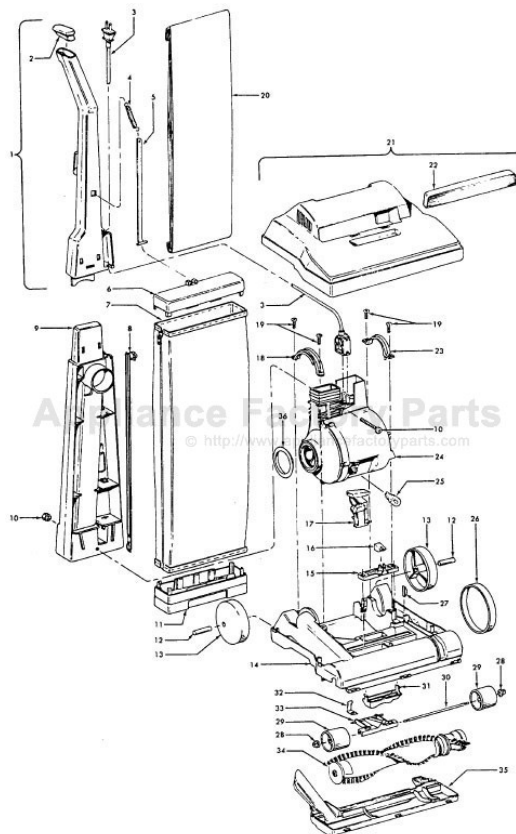

[Find Your HOOVER Vacuum Cleaner Parts - Select From 1456 Models](#)

----- Manual continues below part list -----