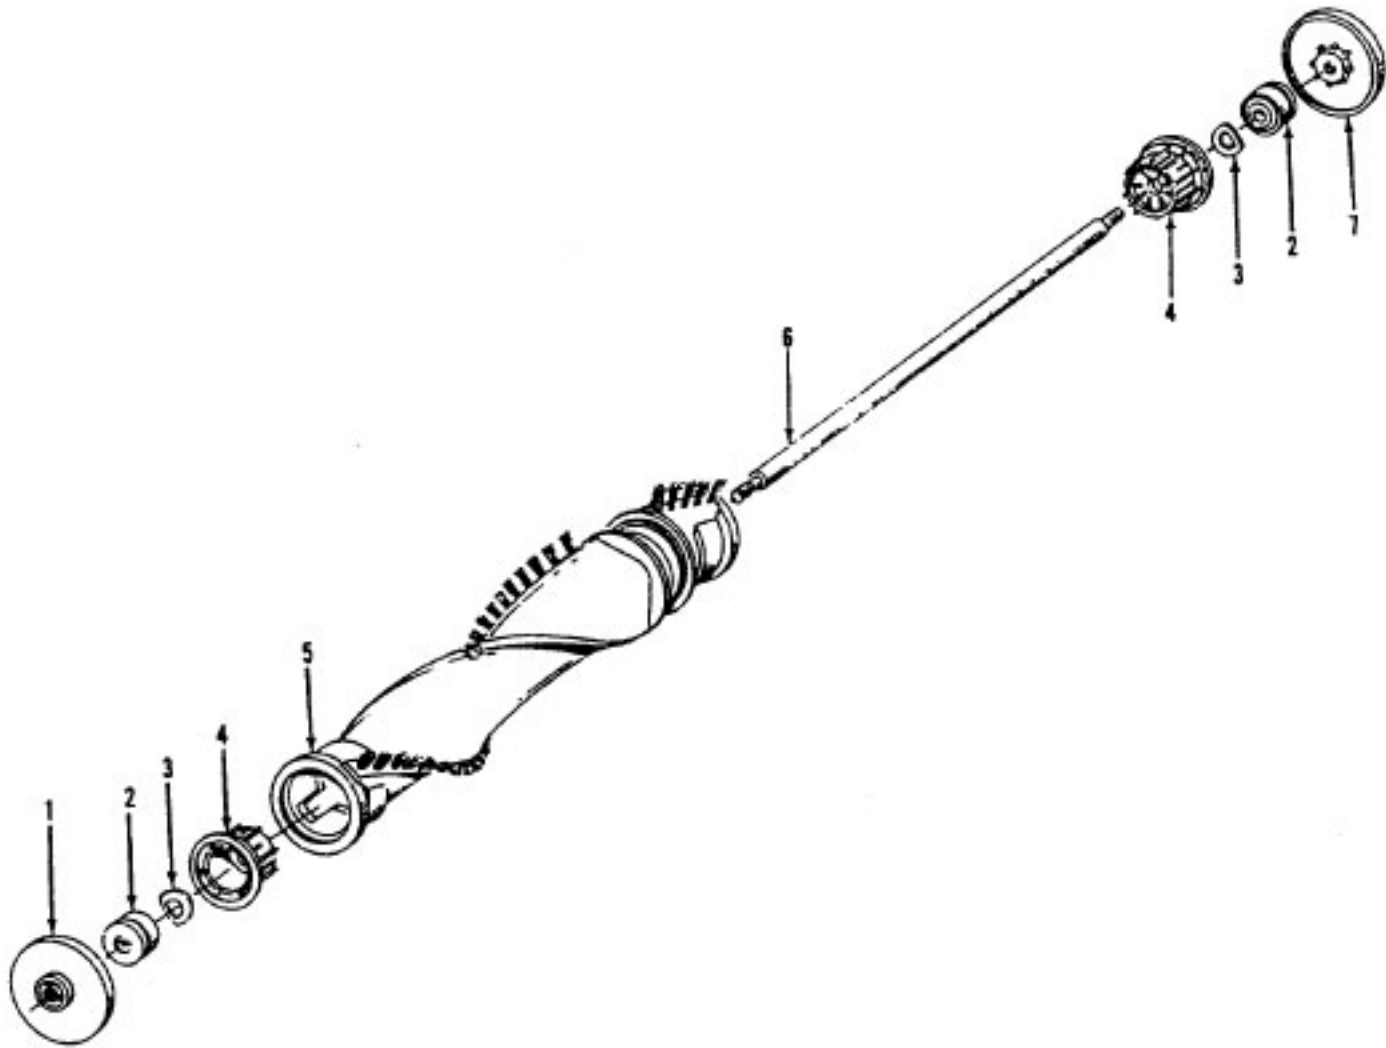

### Standard Fit Tools (w/Retention Pin) (Shown)

Ref. No.	Part No.	Description
1	3863801P	Extension Tube - Poly - AG
2	43414016	Furniture Brush - AG
3	38617017	Crevice Tool - AG
4	32288004	Hose Connector - AAP
5	38671028	Hose - Less Ends - AAP
6	32158010	Hose Sleeve
7	36171025	Hose Connector Collar
8	43466058	Hose Connector - Curved - AAP (Incl. Item 9)
9	36153009	Latch Ring
10	43434210	Hose Comp.
11	38656016	Converter Body - AAP
	43414057	Furniture Nozzle - AG
	43414064	Dusting Brush - AG
	43414073	Wall/Floor Brush - AG

### Friction Fit Tools (w/o Retention Pin)

38634078
Not Available
38617024
32288004
38671030
Not Available
Not Available
39454059 (Hand Grip)
Not Available
Not Available
38656016
38614029
43414145
43414135

Ref. No.	Part No.	Description
	43576142	Motor Assem. Comp.
	43576181	Motor Assem. Comp. (Replaced by 43576204)
1	214793DA	Screw-Self Tapping (4)
2	38736033	Fan Chamber
3	38755030	Fan
4	N/A	Rivet - Semi Tubular (2)
5	N/A	Motor Housing Assem.
6	N/A	Motor Brush Holder (2)
7	N/A	Motor Brush Assem. (2)
8	N/A	Bearing
9	N/A	Bearing Retainer
10	36914004	Switch Bus Bar
11	39116005	Attachment Terminal
12	28218043	Switch Assem. - Early Models (Prior to 5/96)
	28161062	Switch Assem. - Late Models (After 5/96)
13	N/A	Armature/Bearing Assem.
14	37194046	Motor End Cap Assem. - MW
15	N/A	Field Assem.
16	N/A	Lamp Holder Assem.
17	21312793	Washer
18	38783020	Duct Seal
19	41311016	Motor Brush Holder Assem.

ITEMS NOT ILLUSTRATED

38781013	Duct Seal (8 1/2" Long adhesive backed foam seal used on early models in place of item 18)
54821001	Tape (Roll)

Ref. No.	Part No.	Description
	48414079	Agitator Assem. Comp. - AG
1	36423016	Thread Guard - RH
2	43267002	Agitator Bearing Assem. (2)
3	21347003	Conical Washer (2)
4	36422022	Agitator End (2)
5	N/A	Agitator Body
6	32724013	Agitator Shaft
7	36423017	Thread Guard - LH - AG