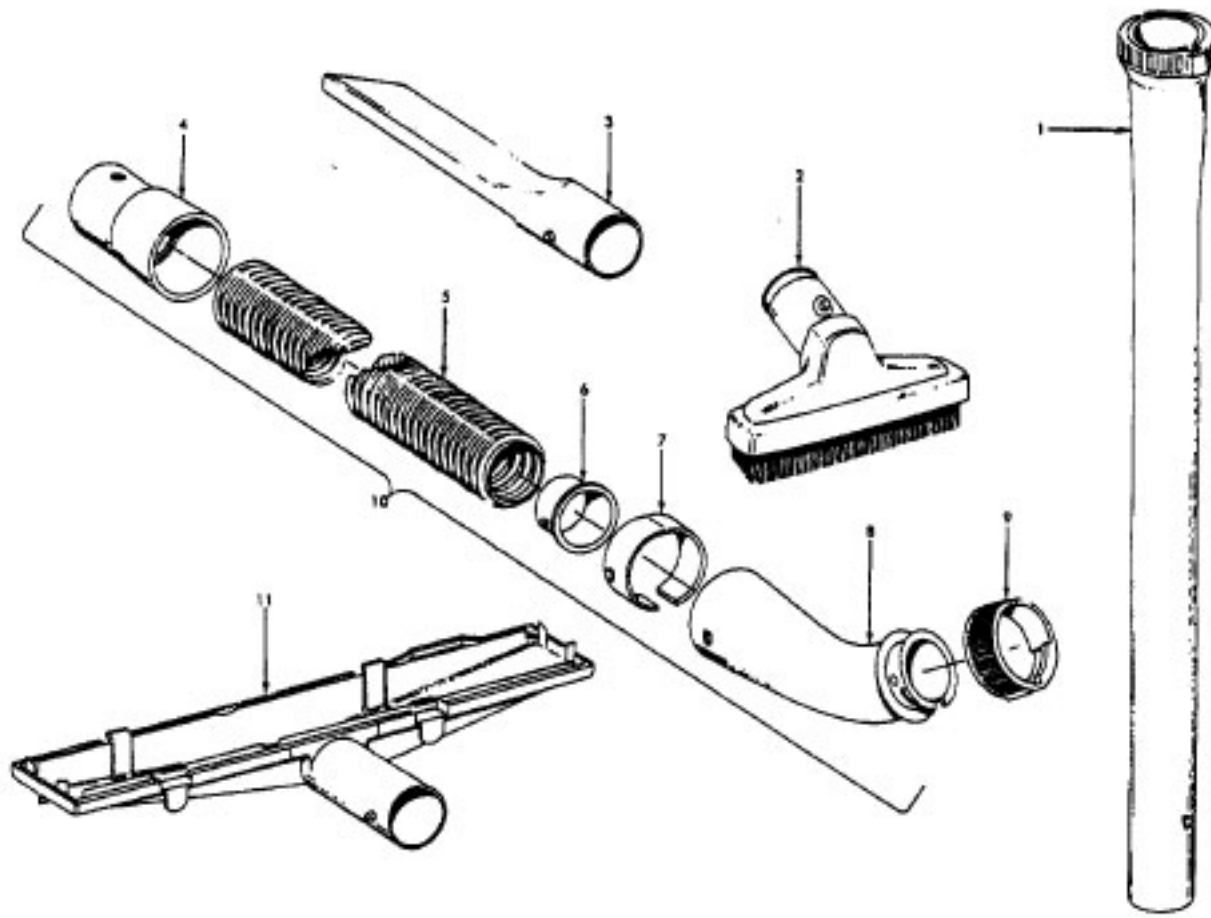

## Available Replacement Parts for HOOVER U4509

<a href="#">H-38528040</a>	BELT VACUUM HOOVER OEM (1 PACK)
<a href="#">48414036</a>	HOOVER ELITE BRUSH ROLLER
<a href="#">H-4010001A</a>	VACUUM BAG OEM HOOVER 3 PACK
<a href="#">H-43267002</a>	AGITATOR BEARING ASM
<a href="#">K-109289</a>	BULB
<a href="#">H-43414073</a>	Floor brush.
<a href="#">H-43414064</a>	DUSTING BRUSH (ONE PEICE)
<a href="#">HR-5000</a>	EXTENSION TUBE

### Standard Fit Tools (w/Retention Pin) (Shown)

Ref. No.	Part No.	Description
1	3863801P	Extension Tube - Poly - AG
2	43414016	Furniture Brush - AG
3	38617017	Crevice Tool - AG
4	32288004	Hose Connector - AAP
5	38671028	Hose - Less Ends - AAP
6	32158010	Hose Sleeve
7	36171025	Hose Connector Collar
8	43466058	Hose Connector - Curved - AAP (Incl. Item 9)
9	36153009	Latch Ring
10	43434210	Hose Comp.
11	38656016	Converter Body - AAP
	43414057	Furniture Nozzle - AG
	43414064	Dusting Brush - AG
	43414073	Wall/Floor Brush - AG

ITEMS NOT ILLUSTRATED

38781013	Duct Seal (8 1/2" Long adhesive backed foam seal used on early models in place of item 18)
54821001	Tape (Roll)

Ref. No.	Part No.	Description
	48414079	Agitator Assem. Comp. - AG
1	36423016	Thread Guard - RH
2	43267002	Agitator Bearing Assem. (2)
3	21347003	Conical Washer (2)
4	36422022	Agitator End (2)
5	N/A	Agitator Body
6	32724013	Agitator Shaft
7	36423017	Thread Guard - LH - AG