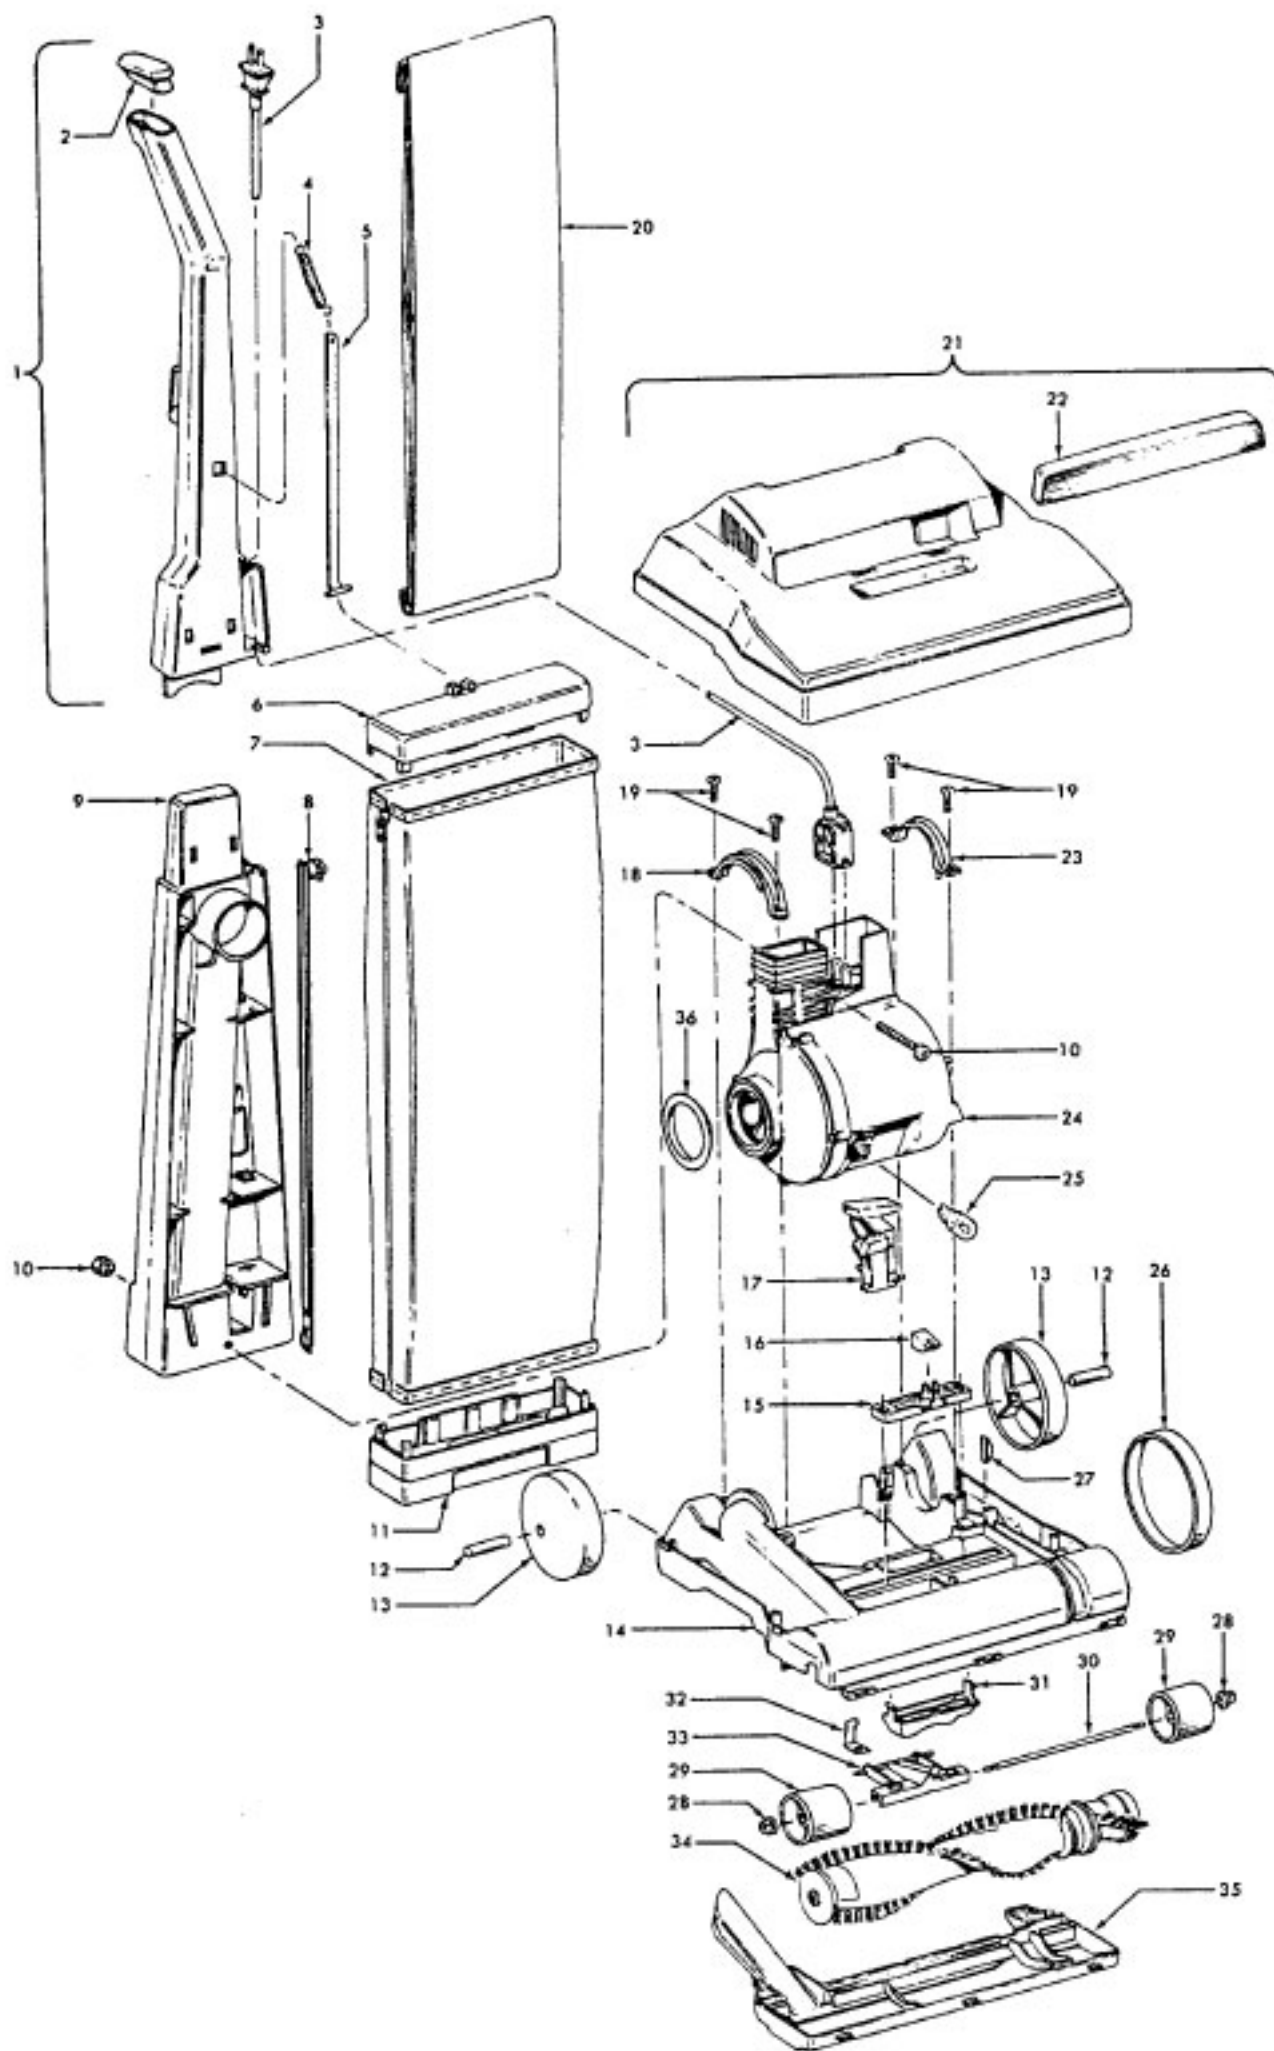

Elite

Models U4471, U4471-9, U4471-960, U4509,
U4533-9, U4599-900, U4601-900

Ref. No.	Part No.	Description	Ref. No.	Part No.	Description
1	48663141	Upper Handle Assem. - MW	23	36131090	Motor Retainer Cap - LH - KE
2	37911079	Handle Cap - ABE	24	43576142	Motor Assem. (P. 202)
3	46388027	Attachment Cord - AG - 35 '	25	27313101	Dirt Finder Lamp
4	38335020	Bag Strap Spring - AY	26	38528027	Belt
5	36425072	Bag Strap - ABE	27	13261AY	Rug Nozzle Rib Shoe
6	36425064	Jacket Support - Upper - MW	28	36131056	Wheel Retainer - BZ (2)
7	43686004	Outer Bag - AAM (Incl. Items 6,11)	29	43248059	Wheel - AG
	43686132	Outer Bag - U4509, 4533-9, U4471-960, U4599-900 (Incl. It. 6,11)	30	32563012	Wheel Shaft - AY (Use 43248054)
	43686046	Outer Bag (Incl. Items 6,11)	31	38563011	Nozzle Height Adj. Cam - KE
	43686071	Outer Bag - U4601-900 (Incl. Items 6,11)	32	34572002	Cam Actuator Spring - FW
8	38456036	Switch Control Rod - AG	33	43248059	Front Wheel Assem. (Incl. It. 29, 30)
9	39464005	Lower Handle - MW	34	48414081	Agitator Assem. Comp. - AG
10	40201085	Nut & Bolt Assem.		48414079	Agitator Assem. Comp. - AG - U4509, U4533-9, U4599-900, U4601-900
11	36425063	Jacket Support - Lower	35	37245017	Bottom Plate
12	31523012	Wheel Shaft (2)	36	38784016	Seal
13	38522011	Wheel Rear - AG (2)	ITEMS NOT ILLUSTRATED		
14	42242270	Main Body Assem. - AG (Incl. Items 17,27)		3944201P	Cord Wrap
15	38567008	Cam Actuator - KE		56511281	Owner Manual- (Standard Fit Tools)
16	38421070	Indicator Knob - ABE		56511348	Owner Manual- (Friction Fit Tools)
17	38458022	Handle Release Lever - AG		58185184	Carton - Common
18	36131057	Motor Retainer Cap - RH - KE		58346004	Front Support
19	21447003	Screw-Self Tapping (4)		58353009	Rear Support
20	4010001A	Throw-Away Bag - (3 Pk.)		58369055	Cleaning Tool Carton - U4471-9, U4533-9, U4599-900, U4601-900
21	42252132	Hood Assem. - AAM			
	42252168	Hood Assem. - AAM - U4599-900			
	42252166	Hood Assem. - AAR - U4509			
	42252210	Hood Assem. - MW - U4533-9			
	42252198	Hood Assem. - MW - U4601-900			
22	39383090	Dirt Finder Lens - KC