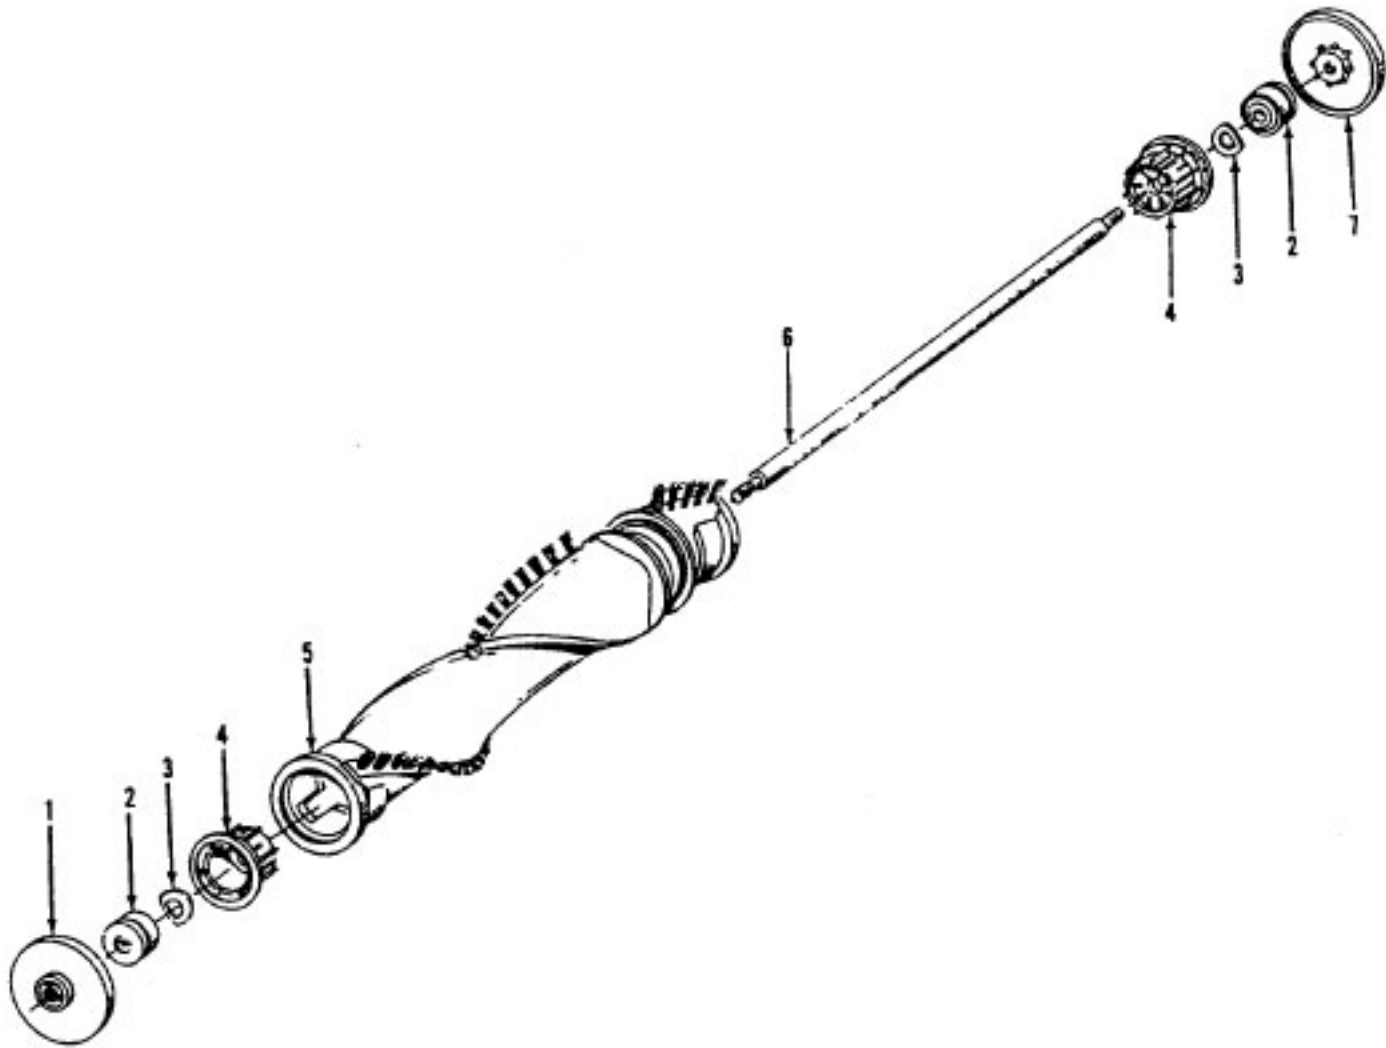

Cleaning Tools - Elite Cleaners

Standard Fit Tools (w/Retention Pin) (Shown)

Ref. No.	Part No.	Description
1	3863801P	Extension Tube - Poly - AG
2	43414016	Furniture Brush - AG
3	38617017	Crevice Tool - AG
4	32288004	Hose Connector - AAP
5	38671028	Hose - Less Ends - AAP
6	32158010	Hose Sleeve
7	36171025	Hose Connector Collar
8	43466058	Hose Connector - Curved - AAP (Incl. Item 9)
9	36153009	Latch Ring
10	43434210	Hose Comp.
11	38656016	Converter Body - AAP
	43414057	Furniture Nozzle - AG
	43414064	Dusting Brush - AG
	43414073	Wall/Floor Brush - AG

Friction Fit Tools (w/o Retention Pin)

38634078
Not Available
38617024
32288004
38671030
Not Available
Not Available
39454059 (Hand Grip)
Not Available
Not Available
38656016
38614029
43414145
43414135

Ref. No.	Part No.	Description
	43576142	Motor Assem. Comp.
	43576181	Motor Assem. Comp. (Replaced by 43576204)
1	214793DA	Screw-Self Tapping (4)
2	38736033	Fan Chamber
3	38755030	Fan
4	N/A	Rivet - Semi Tubular (2)
5	N/A	Motor Housing Assem.
6	N/A	Motor Brush Holder (2)
7	N/A	Motor Brush Assem. (2)
8	N/A	Bearing
9	N/A	Bearing Retainer
10	36914004	Switch Bus Bar
11	39116005	Attachment Terminal
12	28218043	Switch Assem. - Early Models (Prior to 5/96)
	28161062	Switch Assem. - Late Models (After 5/96)
13	N/A	Armature/Bearing Assem.
14	37194046	Motor End Cap Assem. - MW
15	N/A	Field Assem.
16	N/A	Lamp Holder Assem.
17	21312793	Washer
18	38783020	Duct Seal
19	41311016	Motor Brush Holder Assem.

ITEMS NOT ILLUSTRATED

38781013	Duct Seal (8 1/2" Long adhesive backed foam seal used on early models in place of item 18)
54821001	Tape (Roll)

Ref. No.	Part No.	Description
	48414079	Agitator Assem. Comp. - AG
1	36423016	Thread Guard - RH
2	43267002	Agitator Bearing Assem. (2)
3	21347003	Conical Washer (2)
4	36422022	Agitator End (2)
5	N/A	Agitator Body
6	32724013	Agitator Shaft
7	36423017	Thread Guard - LH - AG