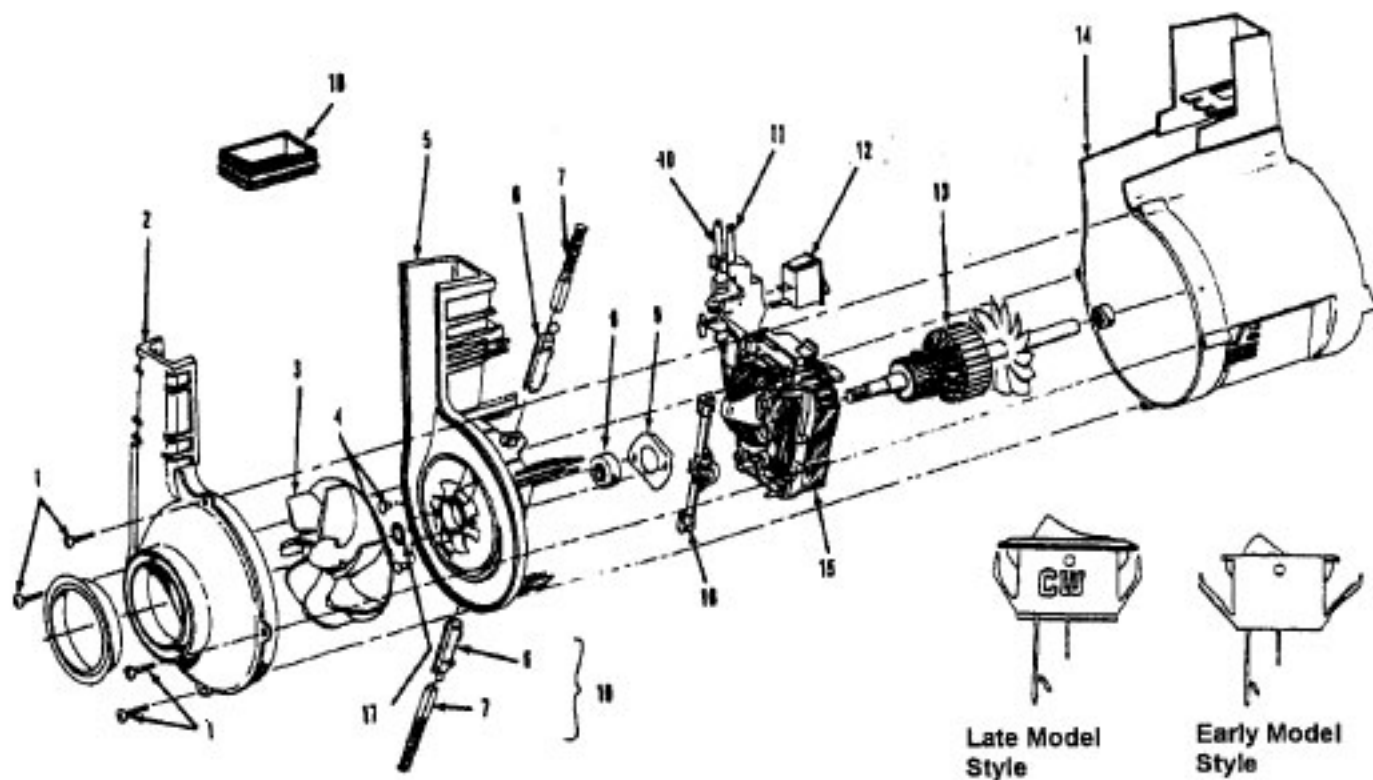

Ref. No.	Part No.	Description
	43576142	Motor Assem. Comp.
	43576181	Motor Assem. Comp. (Replaced by 43576204)
1	214793DA	Screw-Self Tapping (4)
2	38736033	Fan Chamber
3	38755030	Fan
4	N/A	Rivet - Semi Tubular (2)
5	N/A	Motor Housing Assem.
6	N/A	Motor Brush Holder (2)
7	N/A	Motor Brush Assem. (2)
8	N/A	Bearing
9	N/A	Bearing Retainer
10	36914004	Switch Bus Bar
11	39116005	Attachment Terminal
12	28218043	Switch Assem. - Early Models (Prior to 5/96)
	28161062	Switch Assem. - Late Models (After 5/96)
13	N/A	Armature/Bearing Assem.
14	37194046	Motor End Cap Assem. - MW
15	N/A	Field Assem.
16	N/A	Lamp Holder Assem.
17	21312793	Washer
18	38783020	Duct Seal
19	41311016	Motor Brush Holder Assem.

ITEMS NOT ILLUSTRATED

38781013	Duct Seal (8 1/2" Long adhesive backed foam seal used on early models in place of item 18)
54821001	Tape (Roll)