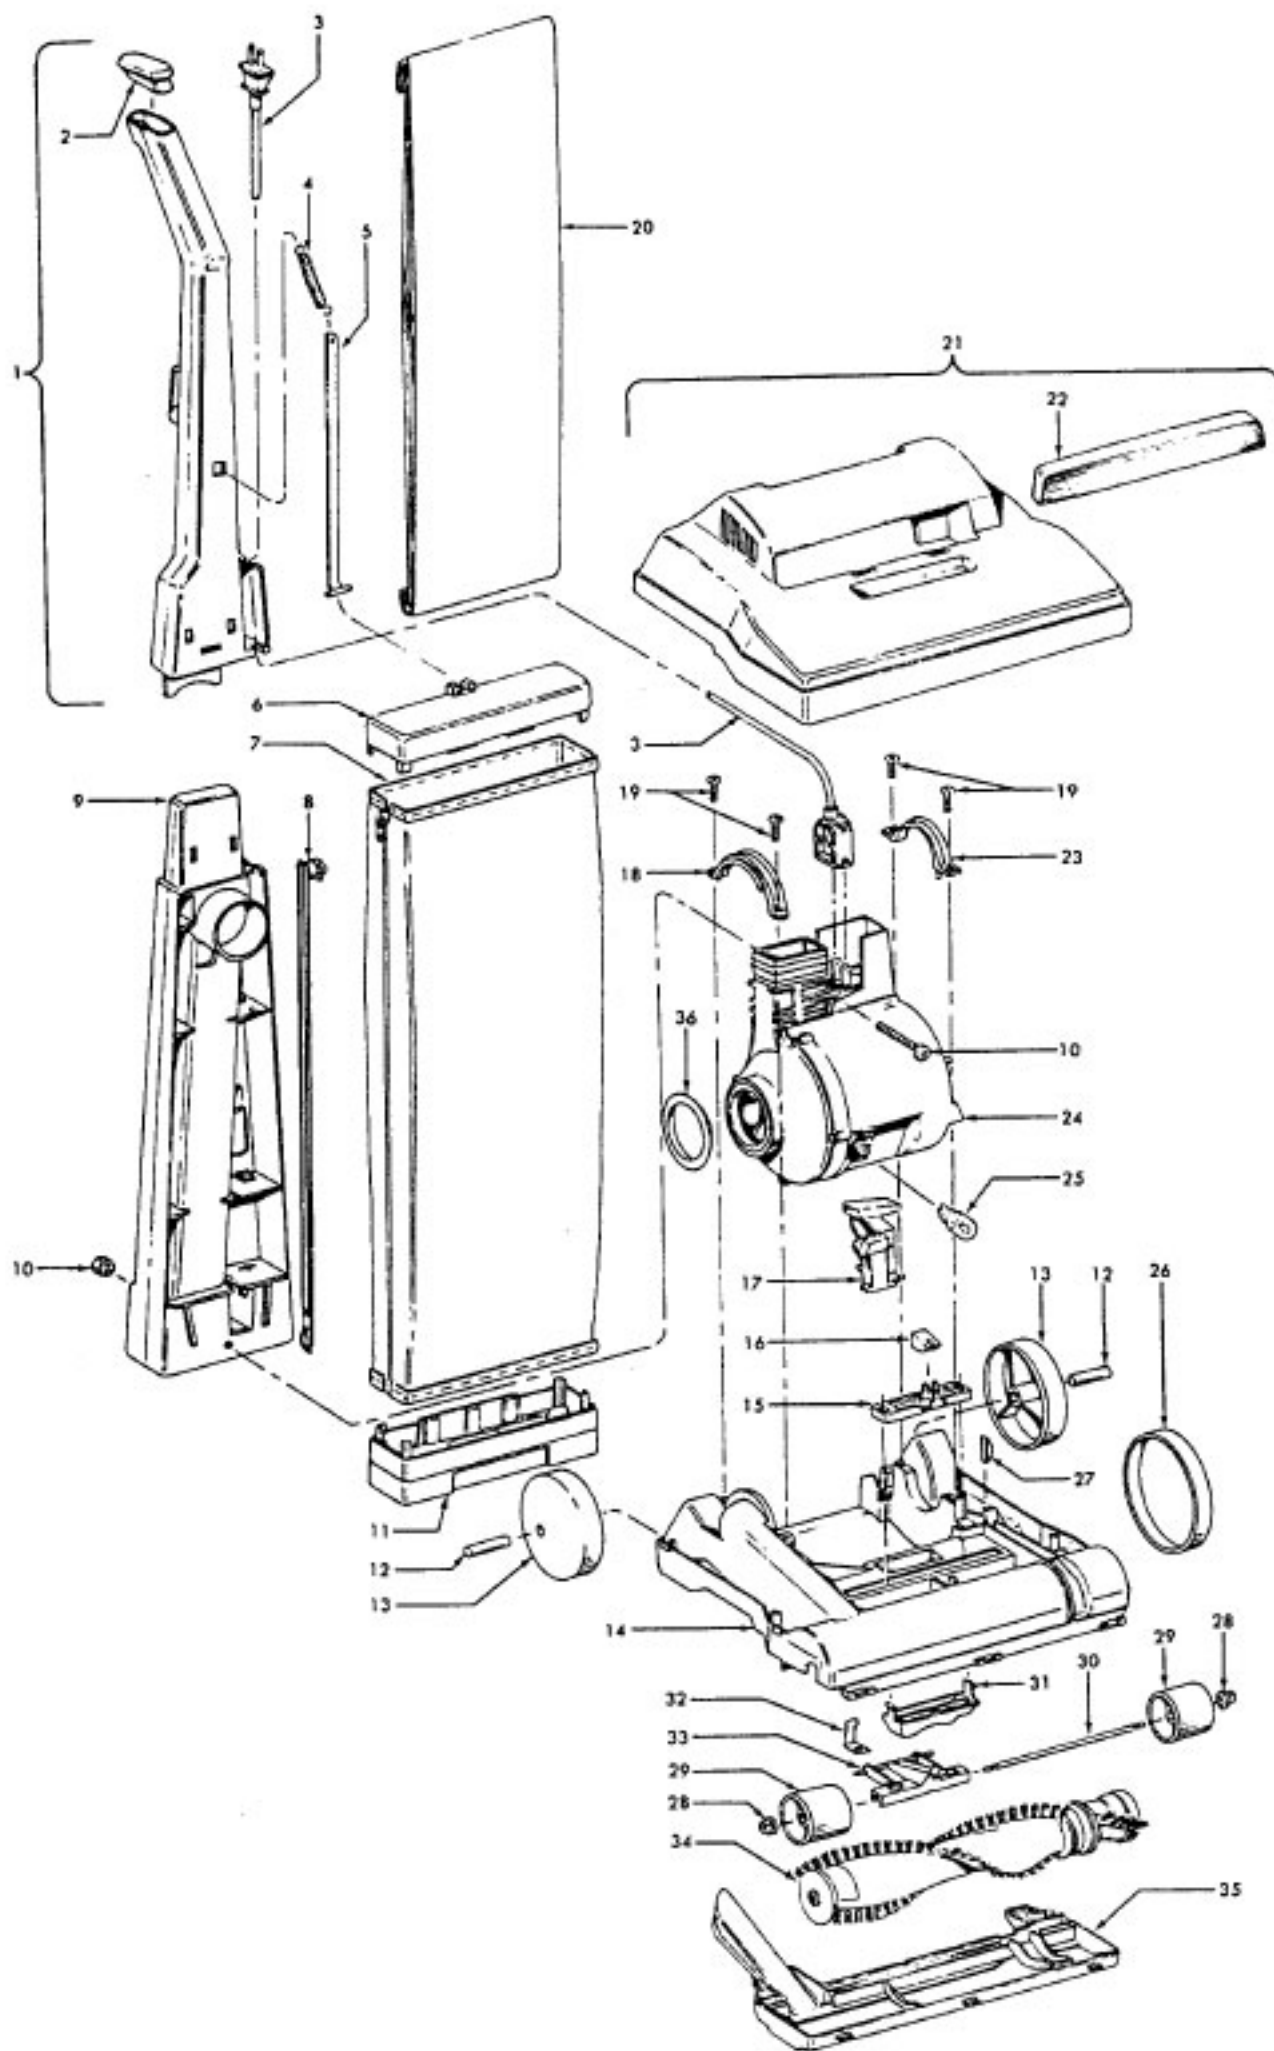

----- Manual continues below part list -----

Available Replacement Parts for HOOVER U4601-900

H-38528040	BELT VACUUM HOOVER OEM (1 PACK)
48414036	HOOVER ELITE BRUSH ROLLER
H-4010001A	VACUUM BAG OEM HOOVER 3 PACK
H-43267002	AGITATOR BEARING ASM
K-109289	BULB
H-43414073	Floor brush.
H-43414064	DUSTING BRUSH (ONE PEICE)
HR-5000	EXTENSION TUBE

Cleaning Tools - Elite Cleaners

Standard Fit Tools (w/Retention Pin) (Shown)

Ref. No.	Part No.	Description
1	3863801P	Extension Tube - Poly - AG
2	43414016	Furniture Brush - AG
3	38617017	Crevice Tool - AG
4	32288004	Hose Connector - AAP
5	38671028	Hose - Less Ends - AAP
6	32158010	Hose Sleeve
7	36171025	Hose Connector Collar
8	43466058	Hose Connector - Curved - AAP (Incl. Item 9)
9	36153009	Latch Ring
10	43434210	Hose Comp.
11	38656016	Converter Body - AAP
	43414057	Furniture Nozzle - AG
	43414064	Dusting Brush - AG
	43414073	Wall/Floor Brush - AG

ITEMS NOT ILLUSTRATED

38781013	Duct Seal (8 1/2" Long adhesive backed foam seal used on early models in place of item 18)
54821001	Tape (Roll)

Ref. No.	Part No.	Description
	48414079	Agitator Assem. Comp. - AG
1	36423016	Thread Guard - RH
2	43267002	Agitator Bearing Assem. (2)
3	21347003	Conical Washer (2)
4	36422022	Agitator End (2)
5	N/A	Agitator Body
6	32724013	Agitator Shaft
7	36423017	Thread Guard - LH - AG