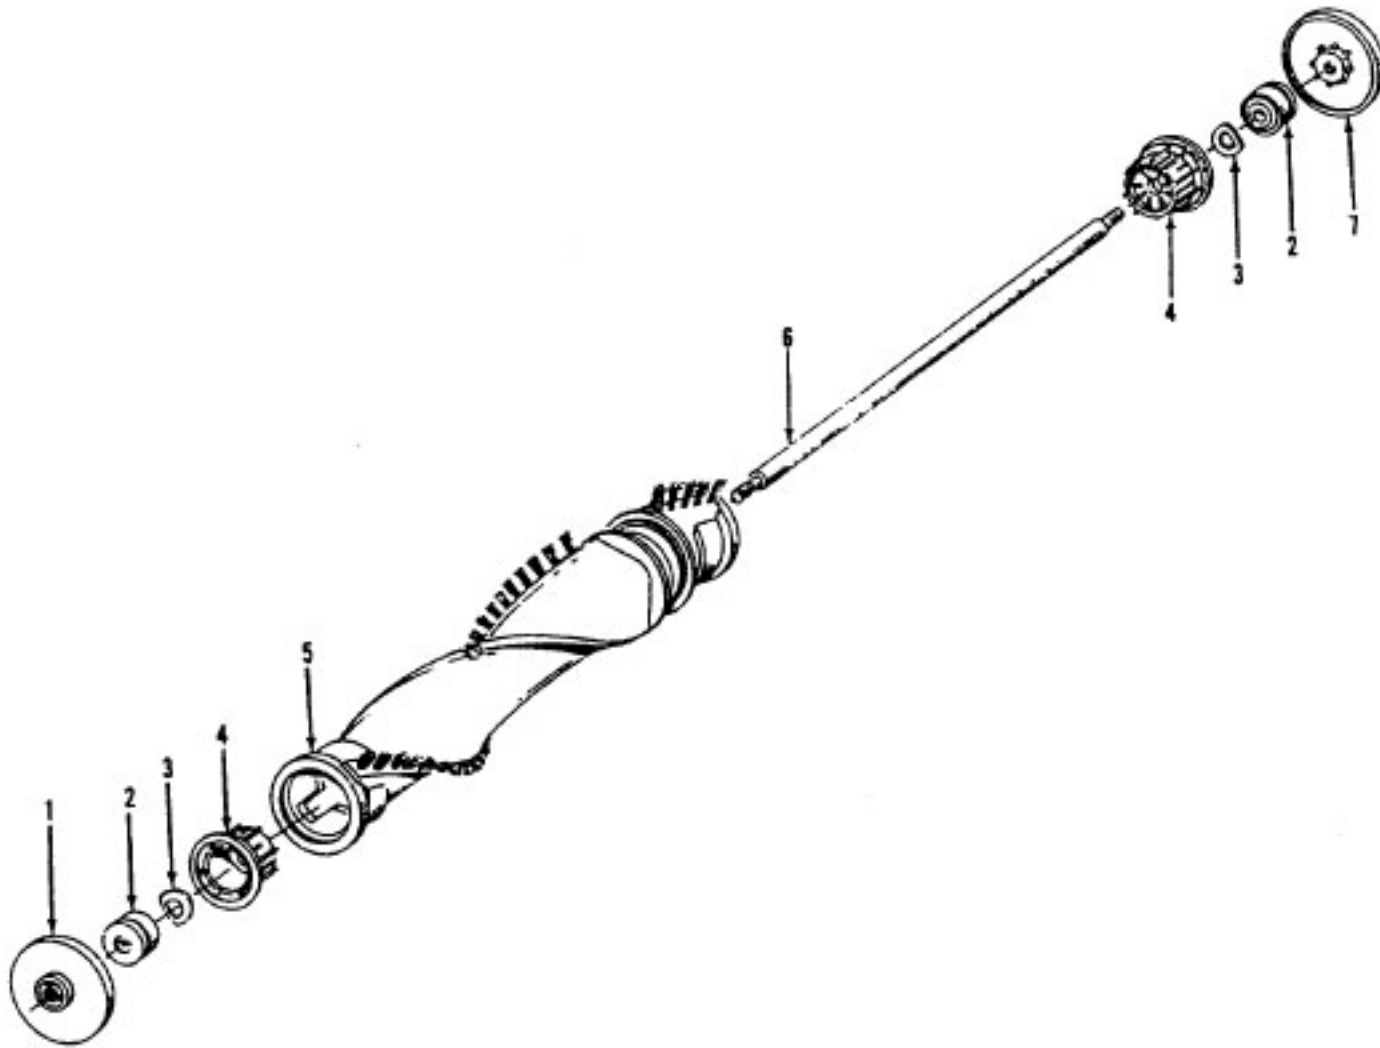

Cleaning Tools - Elite Cleaners

Standard Fit Tools (w/Retention Pin) (Shown)

Ref. No.	Part No.	Description
1	3863801P	Extension Tube - Poly - AG
2	43414016	Furniture Brush - AG
3	38617017	Crevice Tool - AG
4	32288004	Hose Connector - AAP
5	38671028	Hose - Less Ends - AAP
6	32158010	Hose Sleeve
7	36171025	Hose Connector Collar
8	43466058	Hose Connector - Curved - AAP (Incl. Item 9)
9	36153009	Latch Ring
10	43434210	Hose Comp.
11	38656016	Converter Body - AAP
	43414057	Furniture Nozzle - AG
	43414064	Dusting Brush - AG
	43414073	Wall/Floor Brush - AG

Friction Fit Tools (w/o Retention Pin)

38634078
Not Available
38617024
32288004
38671030
Not Available
Not Available
39454059 (Hand Grip)
Not Available
Not Available
38656016
38614029
43414145
43414135

Ref. No.	Part No.	Description
	43576142	Motor Assem. Comp.
	43576181	Motor Assem. Comp. (Replaced by 43576204)
1	214793DA	Screw-Self Tapping (4)
2	38736033	Fan Chamber
3	38755030	Fan
4	N/A	Rivet - Semi Tubular (2)
5	N/A	Motor Housing Assem.
6	N/A	Motor Brush Holder (2)
7	N/A	Motor Brush Assem. (2)
8	N/A	Bearing
9	N/A	Bearing Retainer
10	36914004	Switch Bus Bar
11	39116005	Attachment Terminal
12	28218043	Switch Assem. - Early Models (Prior to 5/96)
	28161062	Switch Assem. - Late Models (After 5/96)
13	N/A	Armature/Bearing Assem.
14	37194046	Motor End Cap Assem. - MW
15	N/A	Field Assem.
16	N/A	Lamp Holder Assem.
17	21312793	Washer
18	38783020	Duct Seal
19	41311016	Motor Brush Holder Assem.

ITEMS NOT ILLUSTRATED

38781013	Duct Seal (8 1/2" Long adhesive backed foam seal used on early models in place of item 18)
54821001	Tape (Roll)

Ref. No.	Part No.	Description
	48414079	Agitator Assem. Comp. - AG
1	36423016	Thread Guard - RH
2	43267002	Agitator Bearing Assem. (2)
3	21347003	Conical Washer (2)
4	36422022	Agitator End (2)
5	N/A	Agitator Body
6	32724013	Agitator Shaft
7	36423017	Thread Guard - LH - AG