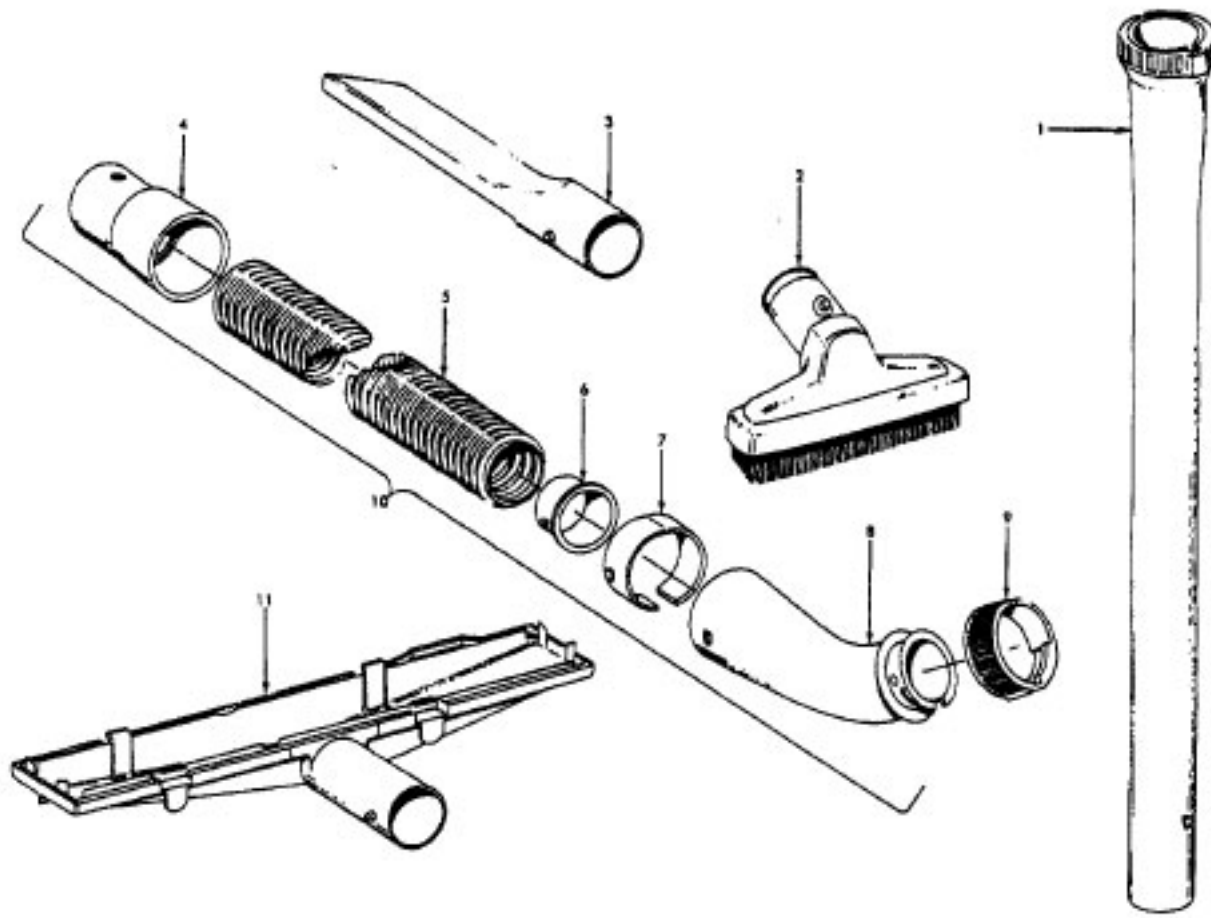

Cleaning Tools - Elite Cleaners

Standard Fit Tools (w/Retention Pin) (Shown)

Ref. No.	Part No.	Description
1	3863801P	Extension Tube - Poly - AG
2	43414016	Furniture Brush - AG
3	38617017	Crevice Tool - AG
4	32288004	Hose Connector - AAP
5	38671028	Hose - Less Ends - AAP
6	32158010	Hose Sleeve
7	36171025	Hose Connector Collar
8	43466058	Hose Connector - Curved - AAP (Incl. Item 9)
9	36153009	Latch Ring
10	43434210	Hose Comp.
11	38656016	Converter Body - AAP
	43414057	Furniture Nozzle - AG
	43414064	Dusting Brush - AG
	43414073	Wall/Floor Brush - AG

ITEMS NOT ILLUSTRATED

38781013	Duct Seal (8 1/2" Long adhesive backed foam seal used on early models in place of item 18)
54821001	Tape (Roll)

Ref. No.	Part No.	Description
	48414079	Agitator Assem. Comp. - AG
1	36423016	Thread Guard - RH
2	43267002	Agitator Bearing Assem. (2)
3	21347003	Conical Washer (2)
4	36422022	Agitator End (2)
5	N/A	Agitator Body
6	32724013	Agitator Shaft
7	36423017	Thread Guard - LH - AG