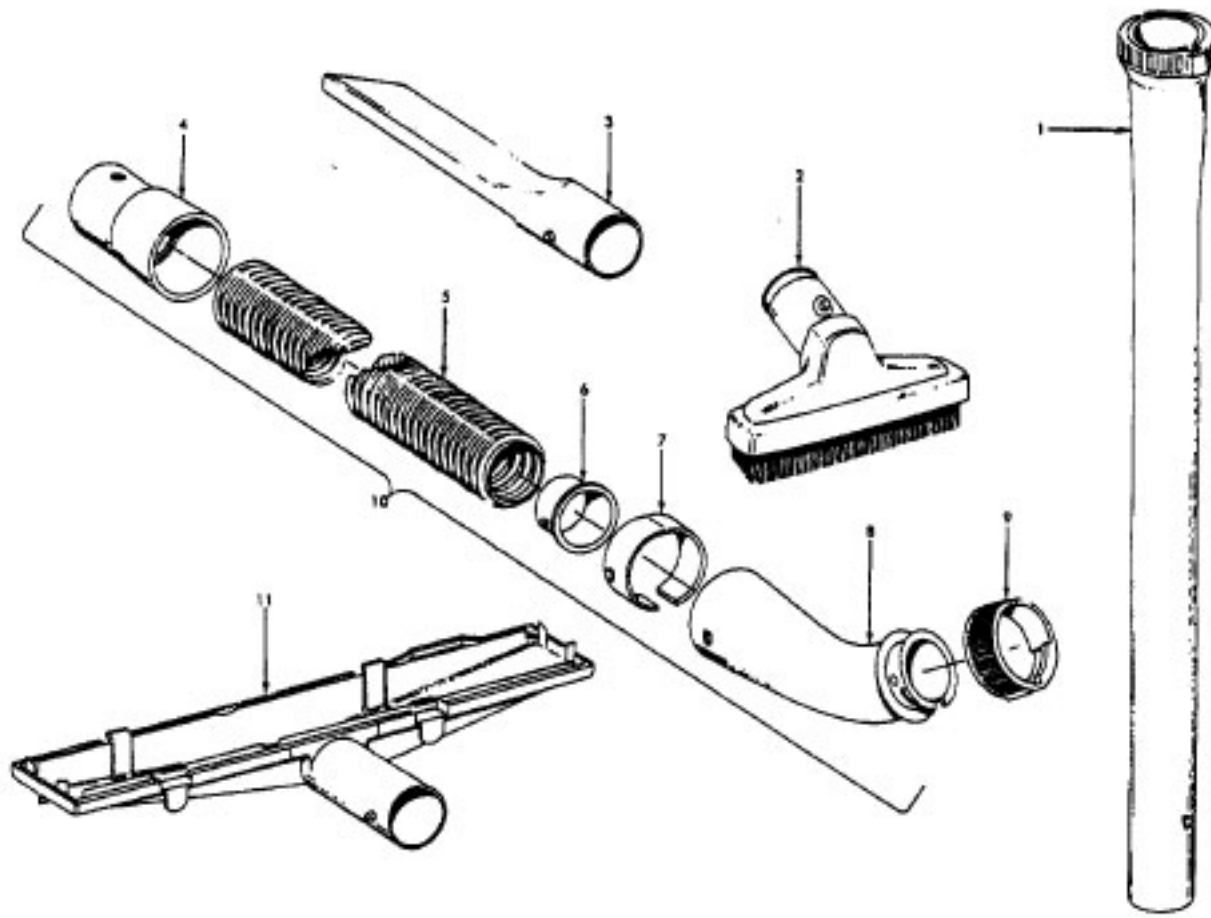

----- Manual continues below part list -----

Available Replacement Parts for HOOVER U4601-900

H-38528040	BELT VACUUM HOOVER OEM (1 PACK)
48414036	HOOVER ELITE BRUSH ROLLER
H-4010001A	VACUUM BAG OEM HOOVER 3 PACK
H-43267002	AGITATOR BEARING ASM
K-109289	BULB
H-43414073	Floor brush.
H-43414064	DUSTING BRUSH (ONE PEICE)
HR-5000	EXTENSION TUBE

Cleaning Tools - Elite Cleaners

Standard Fit Tools (w/Retention Pin) (Shown)

Ref. No.	Part No.	Description
1	3863801P	Extension Tube - Poly - AG
2	43414016	Furniture Brush - AG
3	38617017	Crevice Tool - AG
4	32288004	Hose Connector - AAP
5	38671028	Hose - Less Ends - AAP
6	32158010	Hose Sleeve
7	36171025	Hose Connector Collar
8	43466058	Hose Connector - Curved - AAP (Incl. Item 9)
9	36153009	Latch Ring
10	43434210	Hose Comp.
11	38656016	Converter Body - AAP
	43414057	Furniture Nozzle - AG
	43414064	Dusting Brush - AG
	43414073	Wall/Floor Brush - AG

ITEMS NOT ILLUSTRATED

38781013	Duct Seal (8 1/2" Long adhesive backed foam seal used on early models in place of item 18)
54821001	Tape (Roll)

Ref. No.	Part No.	Description
	48414079	Agitator Assem. Comp. - AG
1	36423016	Thread Guard - RH
2	43267002	Agitator Bearing Assem. (2)
3	21347003	Conical Washer (2)
4	36422022	Agitator End (2)
5	N/A	Agitator Body
6	32724013	Agitator Shaft
7	36423017	Thread Guard - LH - AG