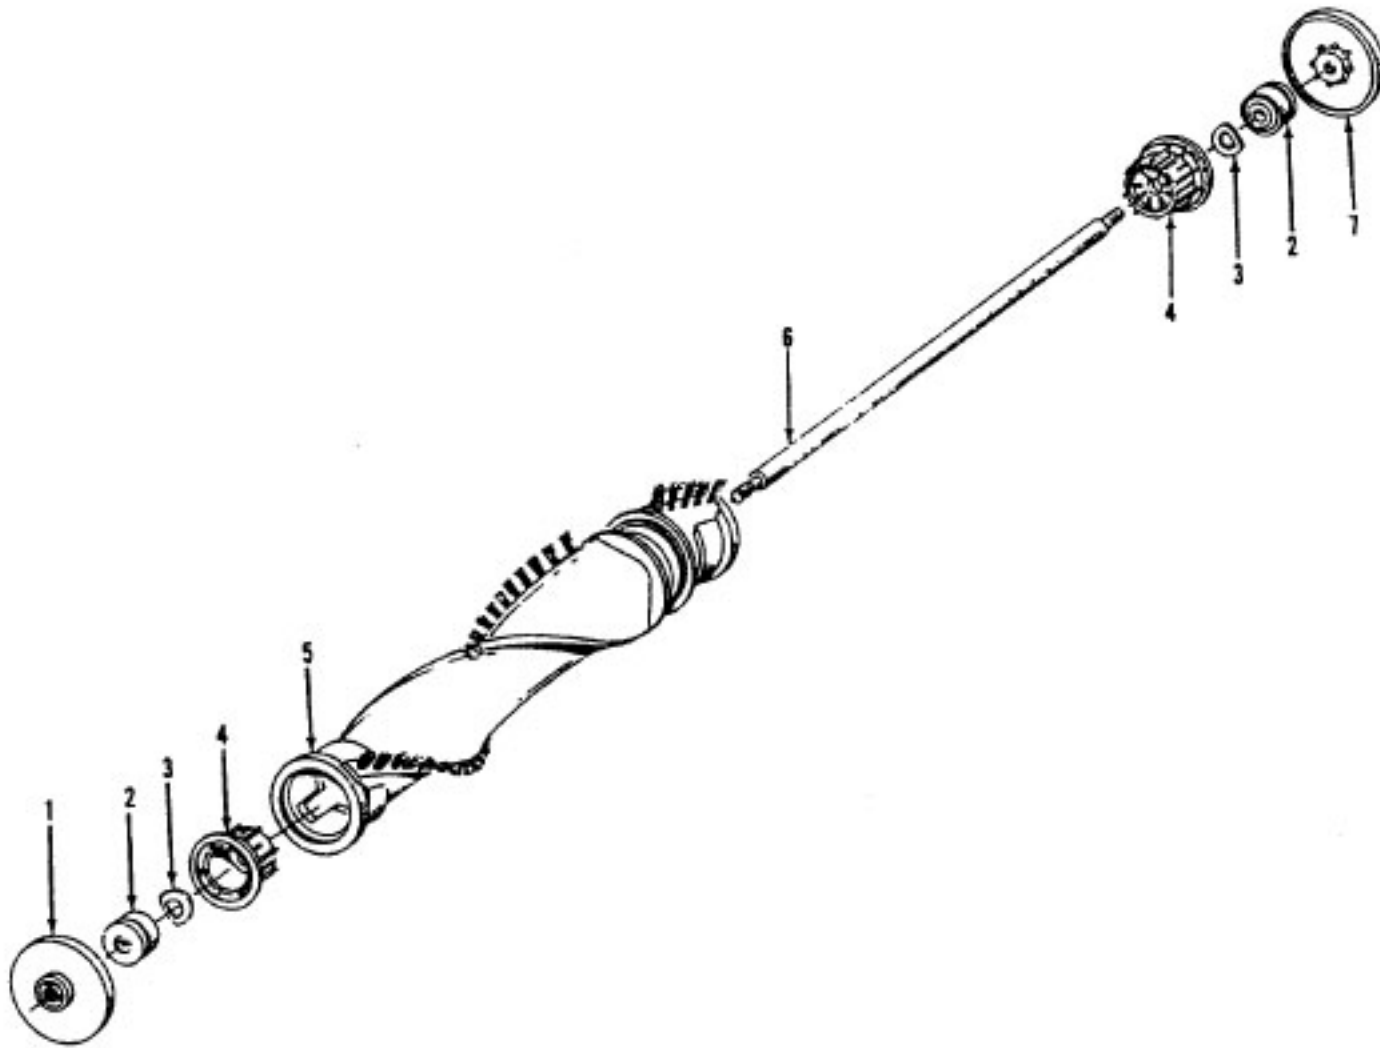

Ref. No.	Part No.	Description
	48414079	Agitator Assem. Comp. - AG
1	36423016	Thread Guard - RH
2	43267002	Agitator Bearing Assem. (2)
3	21347003	Conical Washer (2)
4	36422022	Agitator End (2)
5	N/A	Agitator Body
6	32724013	Agitator Shaft
7	36423017	Thread Guard - LH - AG