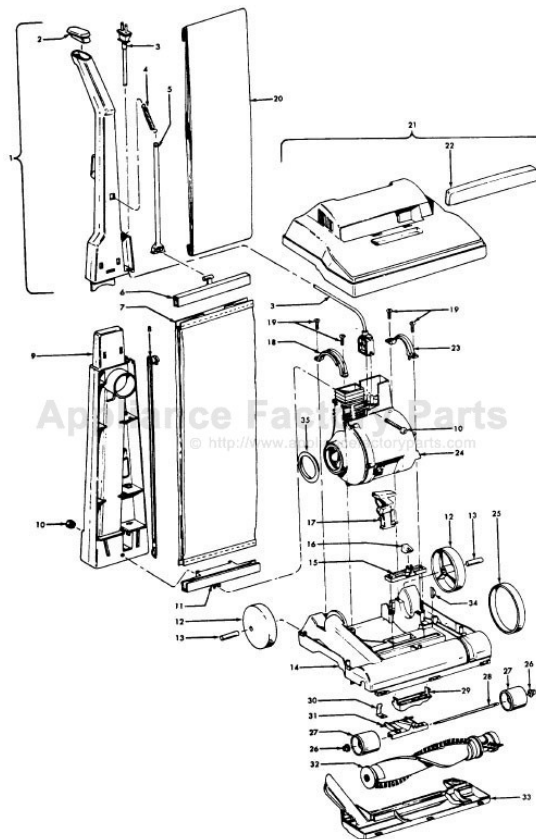

[Find Your HOOVER Vacuum Cleaner Parts - Select From 1456 Models](#)

----- Manual continues below part list -----