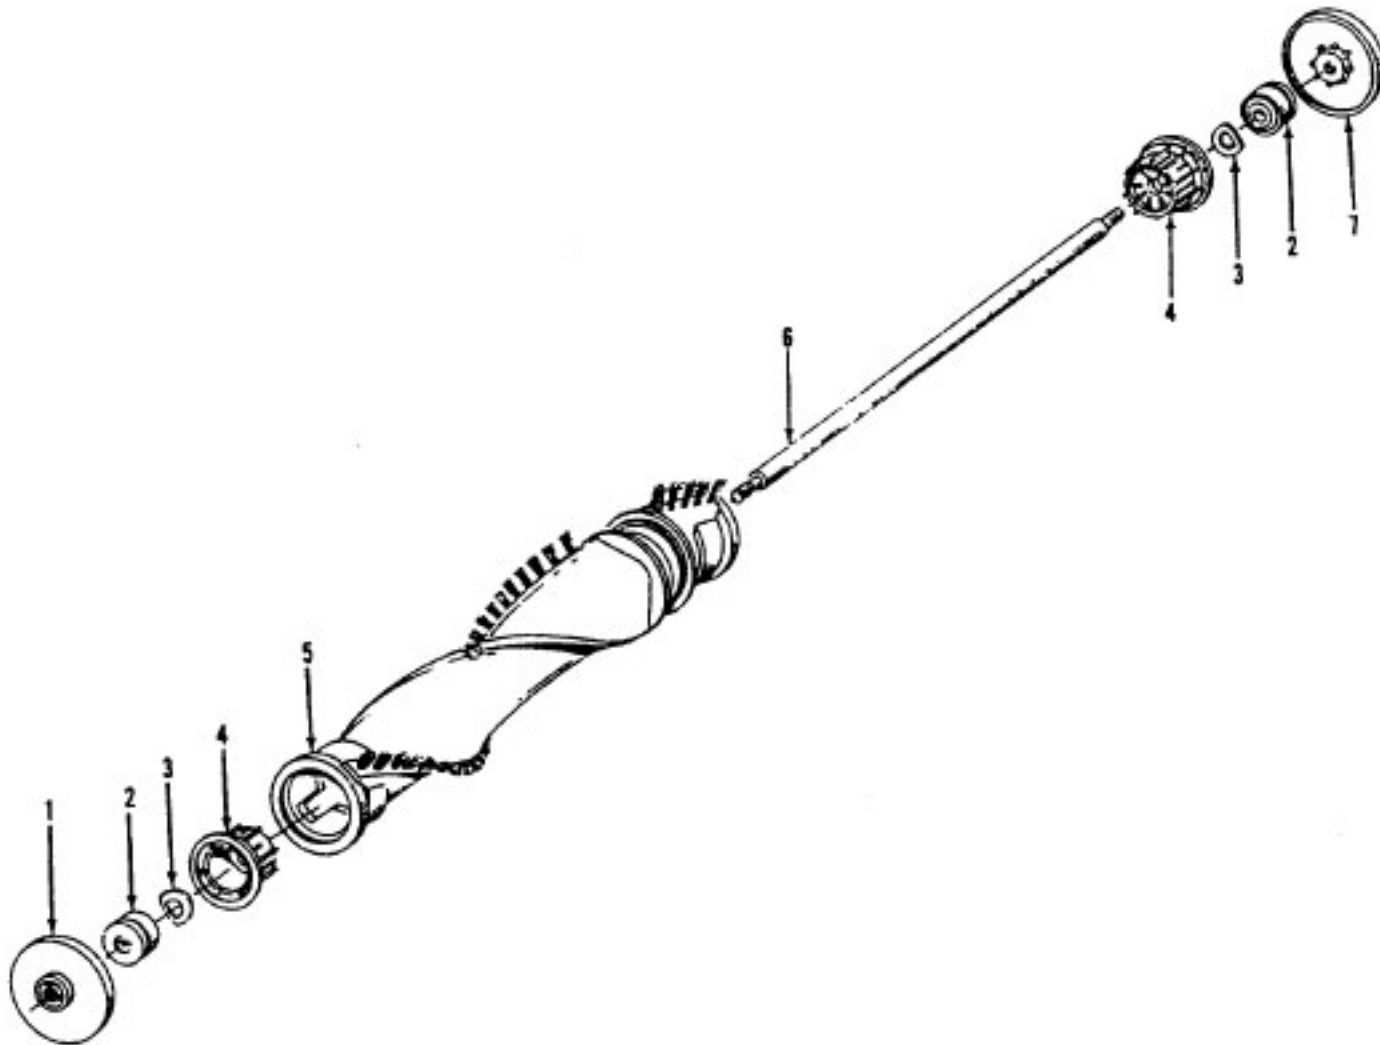

## Available Replacement Parts for HOOVER U4469

<a href="#">H-38528040</a>	BELT VACUUM HOOVER OEM (1 PACK)
<a href="#">48414036</a>	HOOVER ELITE BRUSH ROLLER
<a href="#">H-4010001A</a>	VACUUM BAG OEM HOOVER 3 PACK
<a href="#">H-43267002</a>	AGITATOR BEARING ASM
<a href="#">H-43414073</a>	Floor brush.
<a href="#">H-43414064</a>	DUSTING BRUSH (ONE PEICE)
<a href="#">HR-5000</a>	EXTENSION TUBE

Ref. No.	Part No.	Description
	48414079	Agitator Assem. Comp. - AG
1	36423016	Thread Guard - RH
2	43267002	Agitator Bearing Assem. (2)
3	21347003	Conical Washer (2)
4	36422022	Agitator End (2)
5	N/A	Agitator Body
6	32724013	Agitator Shaft
7	36423017	Thread Guard - LH - AG