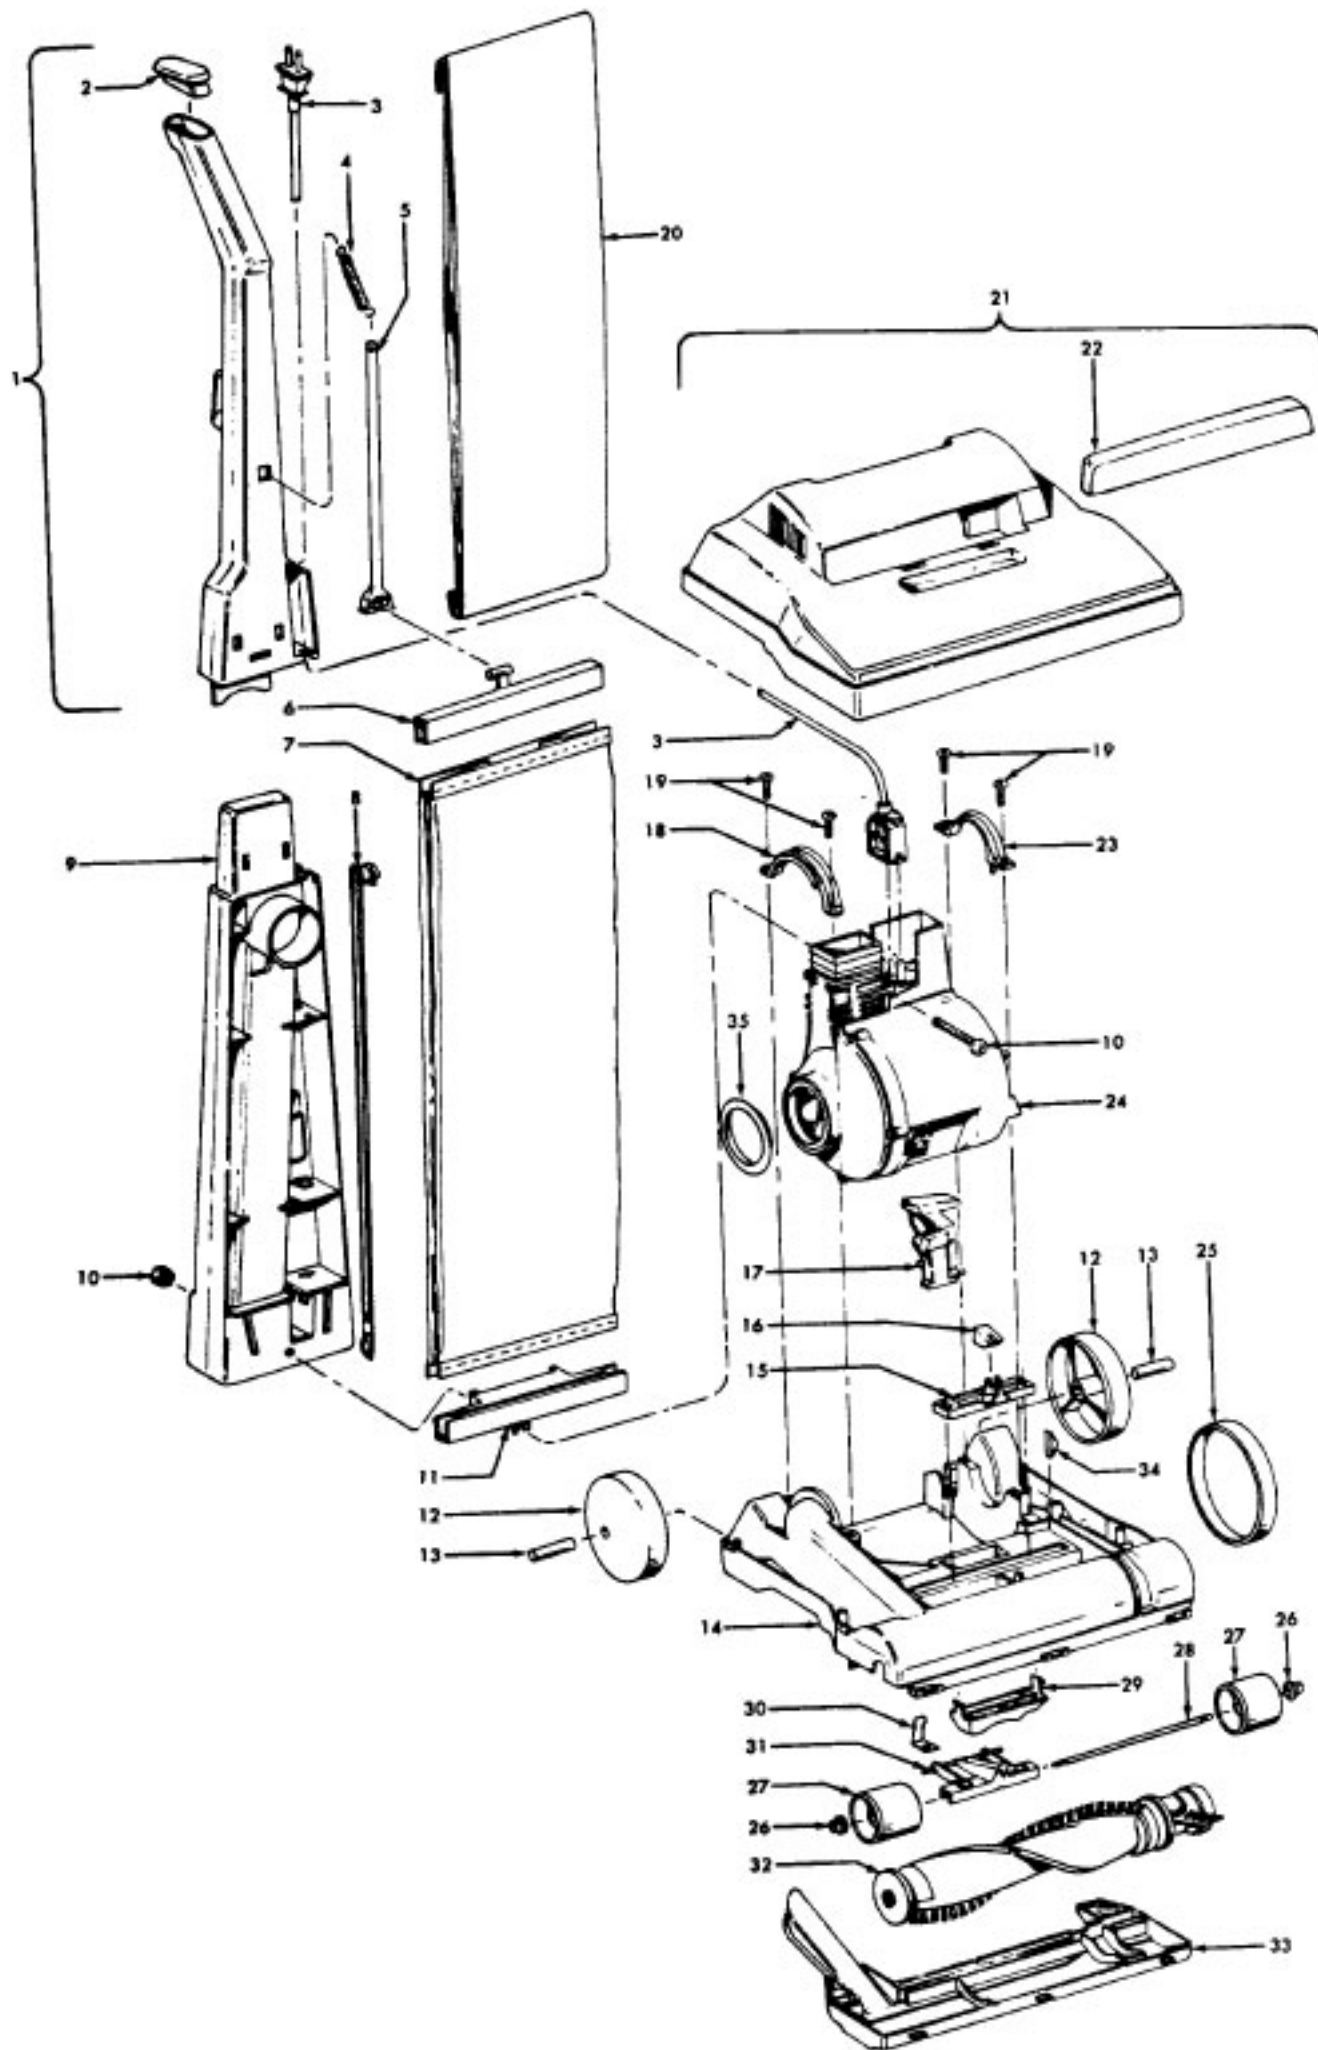

Elite

Models U4457-9, U4469, U4481, U4723

Ref. No.	Part No.	Description	Ref. No.	Part No.	Description
1	48663142	Upper Handle Assem.	22	37246087	Panel - NAA
2	37911079	Handle Cap - MW		37246112	Panel - MD - U4469
3	46388027	Attachment Cord		37246115	Panel - MV - U4481
4	38335020	Bag Strap Spring - AY	23	36131090	Motor Retainer Cap - LH - KE
5	36425071	Bag Strap - ABE	24	43576141	Motor Assem. - (P - 201)
6	36425067	Jacket Support - Upper - MW	25	38528027	Belt
7	43674191	Outer Jacket - AAP/MN- Common	26	36131056	Wheel Retainer - BZ (2)
8	38456036	Switch Control Rod - AG	27	43248059	Wheel - AG (2)
9	39464005	Lower Handle - MW	28	32563012	Wheel Shaft - AY (Use 43248054)
10	40201085	Nut & Bolt Assem.	29	38563011	Nozzle Height Adj. Cam - KF:
11	36425068	Jacket Support - Lower - MW	30	34572002	Cam Actuator Spring - FW
12	38522011	Wheel - Rear - AG (2)	31	43248059	Front Wheel Assem. (Incl. It. 27, 28)
13	31523012	Wheel Shaft (2)	32	48414079	Agitator Assem. Comp. - AG - (P-203)
14	42242270	Main Body Assem. - AG (Incl. Items 17 & 34)	33	37245017	Bottom Plate
15	38567008	Cam Actuator - KE	34	13261AY	Rug Nozzle Rib Shoe
16	38421070	Indicator Knob - ABE - U4469, U4481	35	38784016	Seal
17	38458022	Handle Release Lever - AG	ITEMS NOT ILLUSTRATED		
18	36131057	Motor Retainer Cap - RH - KE		3944201P	Cord Wrap
19	21447217	Screw - Self Tapping (4)		56511334	Owner Manual - Early Models
20	4010001A	Throw-Away Bag - 3 Pk.		56511347	Owner Manual - Late Models
21	42252129	Hood Assem. - AAS		58185184	Carton - Common
	42252155	Hood Assem. - MR - U4469		58346004	Front Support
	42252148	Hood Assem. - AAP - U4481		58353009	Rear Support
	42252212	Hood Assem. - AAS - U4723