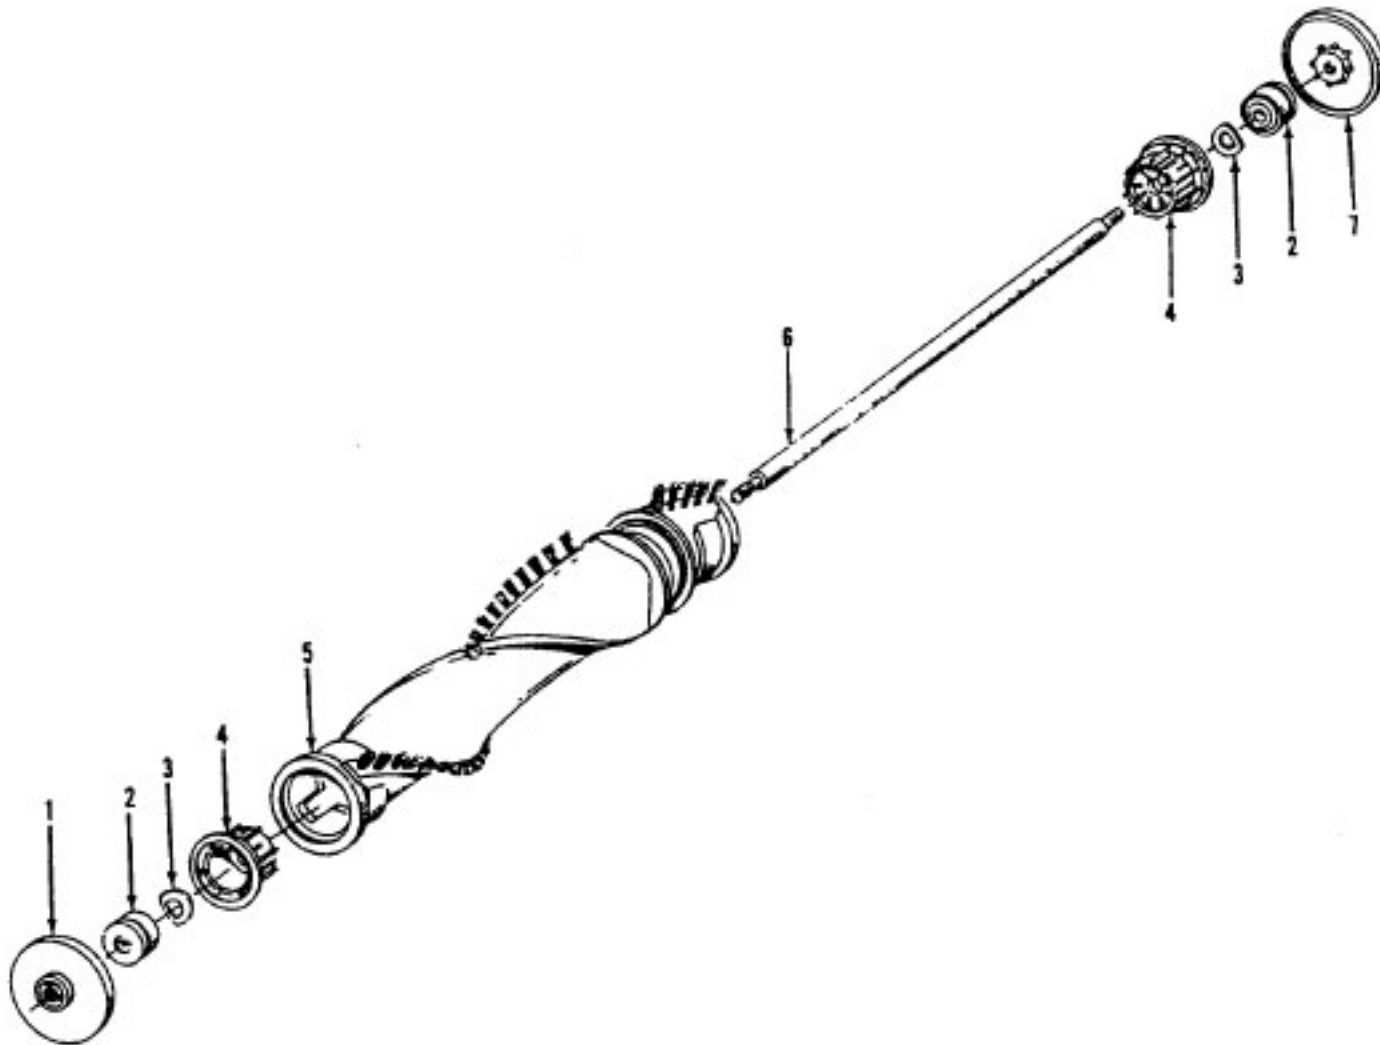

Ref. No.	Part No.	Description
	48414079	Agitator Assem. Comp. - AG
1	36423016	Thread Guard - RH
2	43267002	Agitator Bearing Assem. (2)
3	21347003	Conical Washer (2)
4	36422022	Agitator End (2)
5	N/A	Agitator Body
6	32724013	Agitator Shaft
7	36423017	Thread Guard - LH - AG