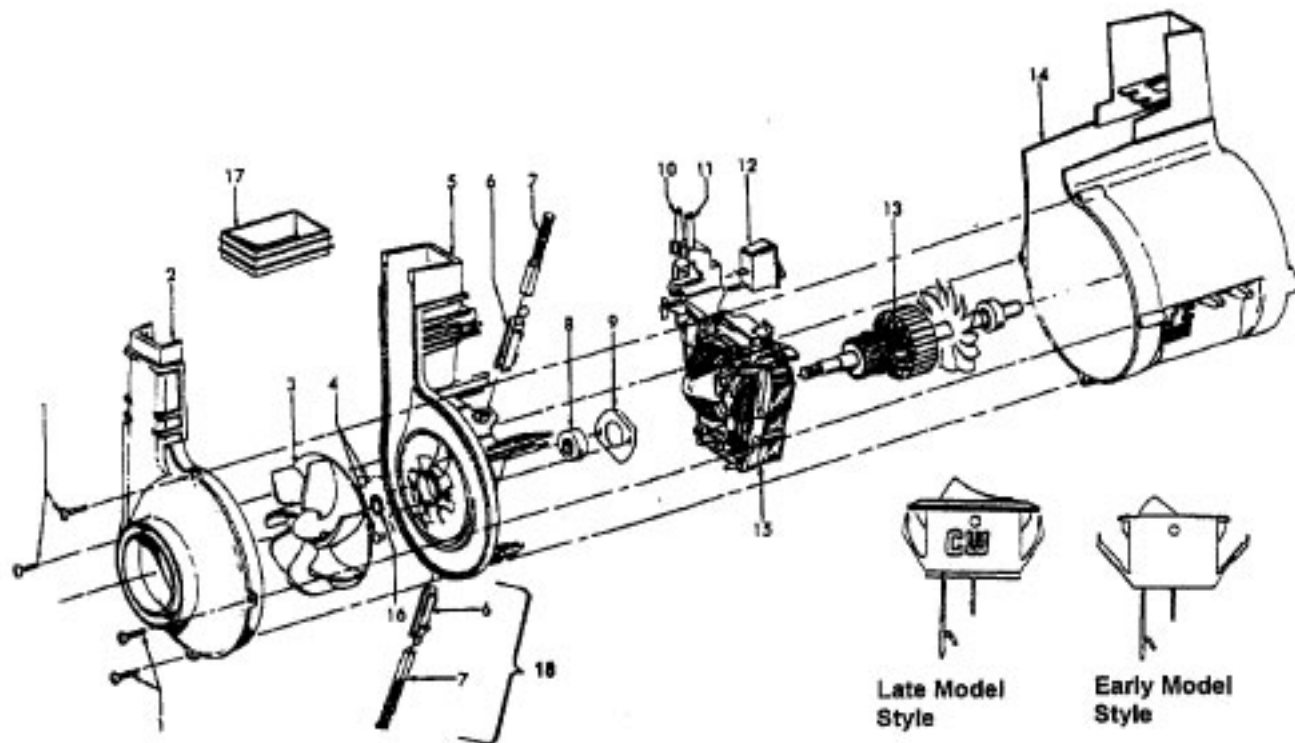

Ref. No.	Part No.	Description
	43576141	Motor Assem. Comp.
1	N/A	Screw-Self Tapping (4)
2	38736033	Fan Chamber
3	38755030	Fan
4	N/A	Rivet-Semi Tubular (2)
5	N/A	Motor Housing Assem.
6	N/A	Motor Brush Holder (2)
7	N/A	Motor Brush Assem. (2)
8	N/A	Bearing
9	N/A	Bearing Retainer
10	36914004	Switch Bus Bar
11	39116005	Attachment Terminal
12	28218043	Switch Assem. - Early Models (Prior to 5/96)
	28161062	Switch Assem. - Late Models (After 5/96)
13	N/A	Armature/Bearing Assem.
14	37194046	Motor End Cap Assem.
15	N/A	Field Assem.
16	21312793	Washer
17	38783020	Duct Seal
18	41311016	Motor Brush Holder Assem. -

ITEMS NOT ILLUSTRATED

38781013	Duct Seal (8 1/2" Long adhesive backed foam seal used on early models in place of item 17)
54821001	Tape (Roll)