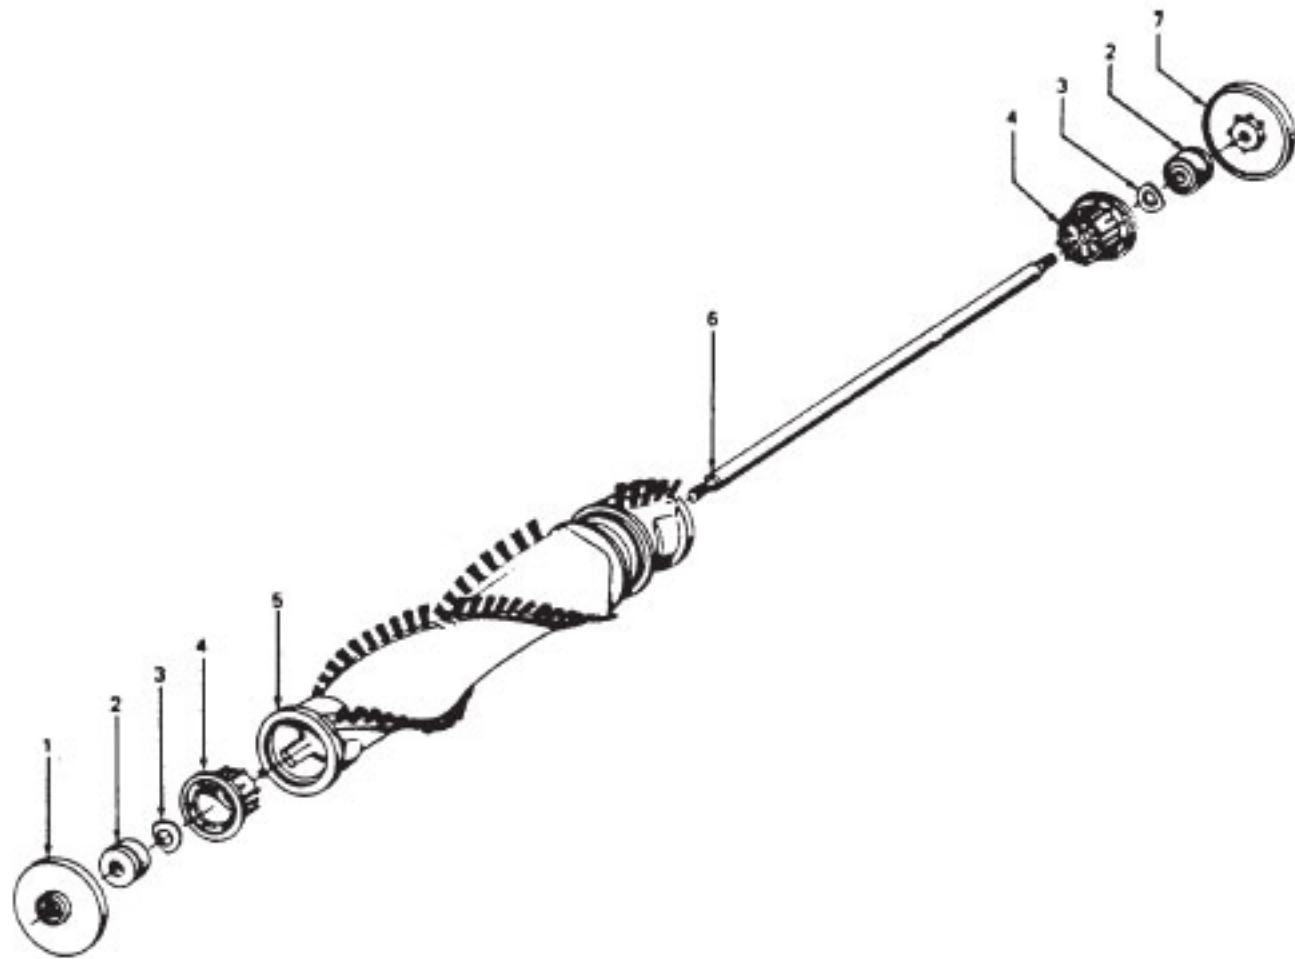

HOOVER Original

ELITE

Models U4459, U4459-940, U4461-9, U4463-9, U4701-970, U4483

HOOVER Original

LEGACY & ELITE

Models U4459, U4459-940, U4461-9, U4463-9, U4465-9, U4471, U4471-9, U4471-960, U4473, U4473-080, U4483, U4485, U4507, U4507-9, U4509, U4511, U4511-9, U4533-9, U4545-900, U4557-910, U4569-910, U4581-910, U4599-900, U4601-900, U4609, U4617-910, U4641-910, U4649-910, U4671-910, U4681, U4681-910, U4689-910, U4697-910, U4701-970, U4709-910, U4713-910, U4731-910, U5069-910, U5079-910

H-48414035

KEY	PART NO.	DESCRIPTION
	H-48414036	Agitator Ass'y Complete 2 Row
	H-48414035	Agitator Ass'y Complete 4 Row
1	H-36423016	Thread Guard - R.H.
2	H-43267002	Agitator Bearing Ass'y (2)
3	H-21347003	Conical Washer(2)
4	H-36422022	Agitator End (2)
5	H-48414032	Agitator Body
6	H-32724013	Agitator Shaft
7	H-36423017	Thread Guard - L.H. - AG

Standard Fit Tools (w/Retention Pin) (Shown)

KEY	PART NO.	DESCRIPTION
1	H-43453043	Extension Tube - AAP
2	H-43414017	Multi-Purpose Brush - AAP
3	H-38617018	Crevice Tool - AAP
4	H-32288004	Hose Connector - AAP
5	H-38671018	Hose - Less Ends - AAP
6	H-32156010	Hose Sleeves
7	H-36171025	Hose Connector - Curved - AAP
8	H-43466058	Hose Connector - Curved - AAP (Incl. Item 9)
9	H-36153021	Latch Ring
10	H-43434210	Hose Comp.
11	H-38656016	Convertor Body - AAP
	H-43414071	Furniture Nozzle - AAP
	H-43414087	Dusting Brush - AAP
	H-43414088	Wall/Floor Brush - AAP