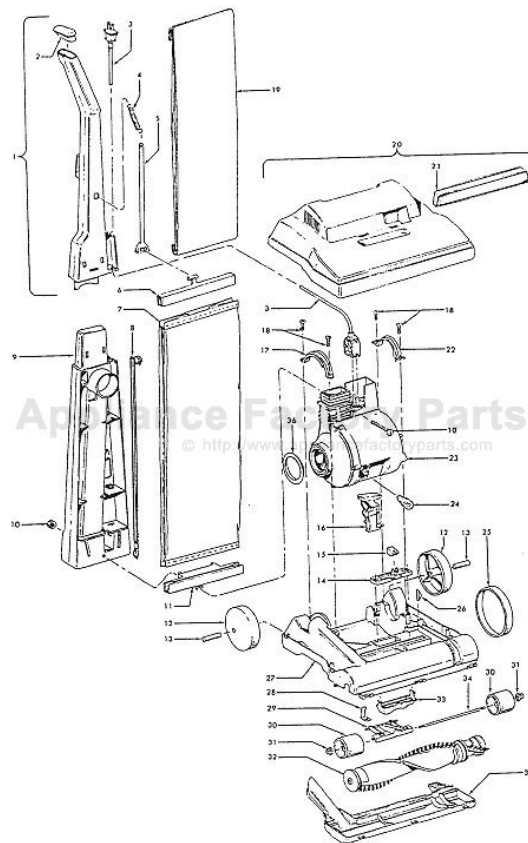

[Find Your HOOVER Vacuum Cleaner Parts - Select From 1456 Models](#)

----- Manual continues below part list -----