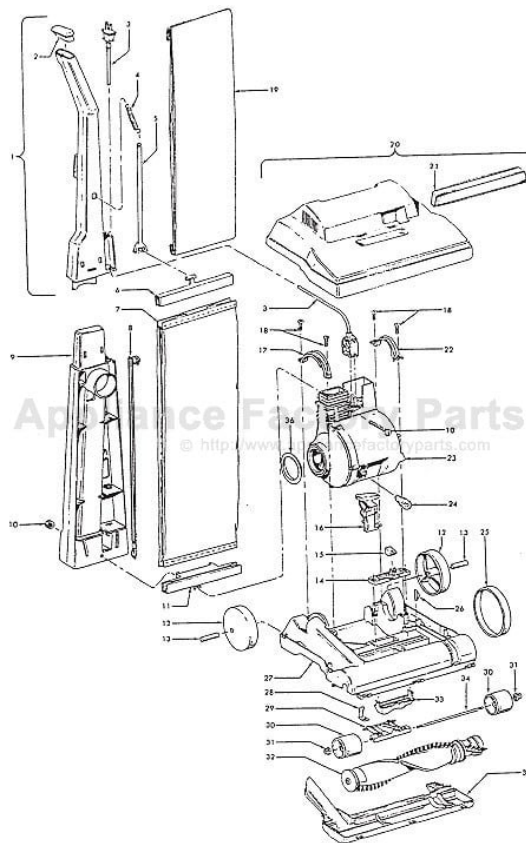

This Owner's Manual is provided and hosted by Appliance Factory Parts.

HOOVER U4459-940 Owner's Manual

[Shop genuine replacement parts for HOOVER
U4459-940](#)

[Find Your HOOVER Vacuum Cleaner Parts - Select From 1456 Models](#)

----- Manual continues below part list -----

Available Replacement Parts for HOOVER U4459-940

H-38528040	BELT VACUUM HOOVER OEM (1 PACK)
48414036	HOOVER ELITE BRUSH ROLLER
H-4010001A	VACUUM BAG OEM HOOVER 3 PACK
H-43267002	AGITATOR BEARING ASM
K-109289	BULB
HR-5000	EXTENSION TUBE

H-48414035

KEY	PART NO.	DESCRIPTION
	H-48414036	Agitator Ass'y Complete 2 Row
	H-48414035	Agitator Ass'y Complete 4 Row
1	H-36423016	Thread Guard - R.H.
2	H-43267002	Agitator Bearing Ass'y (2)
3	H-21347003	Conical Washer(2)
4	H-36422022	Agitator End (2)
5	H-48414032	Agitator Body
6	H-32724013	Agitator Shaft
7	H-36423017	Thread Guard - L.H. - AG

Standard Fit Tools (w/Retention Pin) (Shown)

KEY	PART NO.	DESCRIPTION
1	H-43453043	Extension Tube - AAP
2	H-43414017	Multi-Purpose Brush - AAP
3	H-38617018	Crevice Tool - AAP
4	H-32288004	Hose Connector - AAP
5	H-38671018	Hose - Less Ends - AAP
6	H-32156010	Hose Sleeves
7	H-36171025	Hose Connector - Curved - AAP
8	H-43466058	Hose Connector - Curved - AAP (Incl. Item 9)
9	H-36153021	Latch Ring
10	H-43434210	Hose Comp.
11	H-38656016	Convertor Body - AAP
	H-43414071	Furniture Nozzle - AAP
	H-43414087	Dusting Brush - AAP
	H-43414088	Wall/Floor Brush - AAP